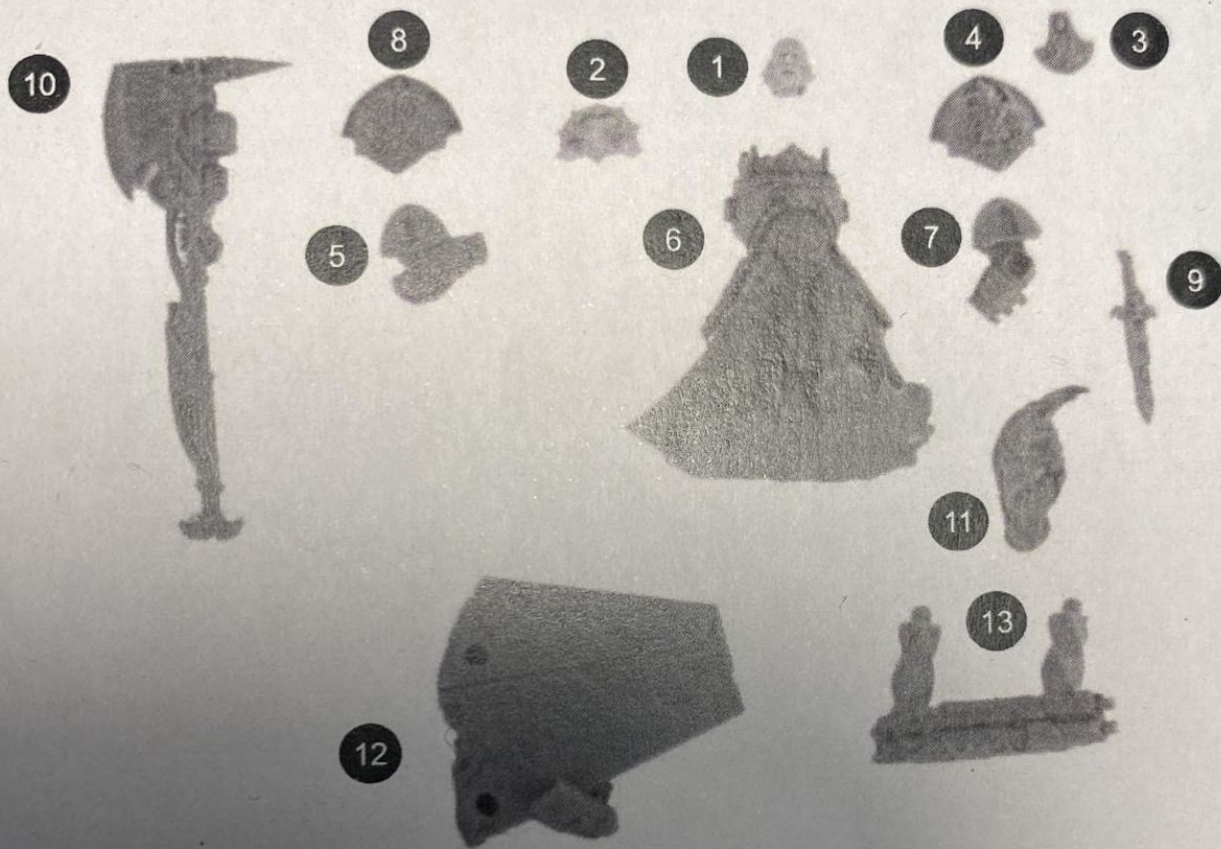

Free Downloads of Build Instructions,
Assembly Booklets & How To Guides

BuildInstructions.com

Components

- 1. Head
- 2. Halo
- 3. Couter
- 4. Left Pauldron
- 5. Right Arm
- 6. Body
- 7. Left Arm
- 8. Right Pauldron
- 9. Misericorde
- 10. Paragon Axe
- 11. Left Hand with Helmet
- 12. Steps
- 13. Balustrade