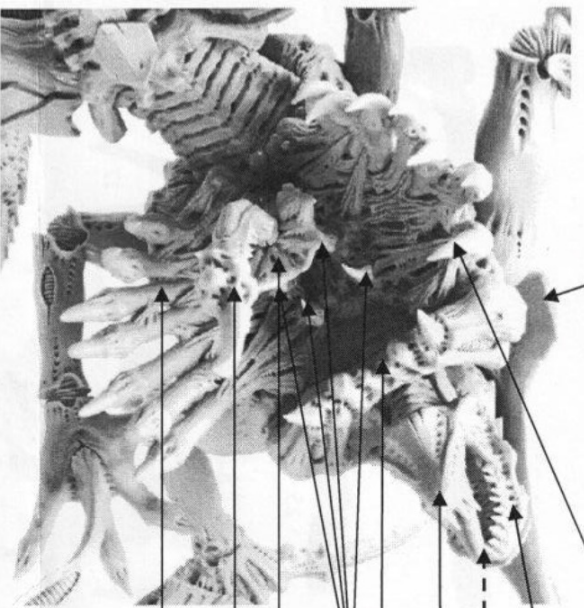

This kit contains all the pieces required to build the Tyrannid Dimachaeron  
To glue the resin pieces together and to plastic kit parts  
use Citadel Super Glue.

**NOTE:** We have cast this kit using the most advanced techniques  
and the best quality resin, but due to the nature of the casting process, your  
model may contain very slight air bubbles. These can easily be filled with  
model filler or super glue. Any slight warpage of thin parts can easily be  
corrected by immersing the part in hot tap water for about 1 minute then  
carefully bending it back into shape.

Due to the way some parts of this model fit together it may be easier to paint the model before final assembly.

1. Body

11. Right Thorax Spine Claw

18. Head

19. Tongue  
(Note Attach this before part 20. Lower Jaw)