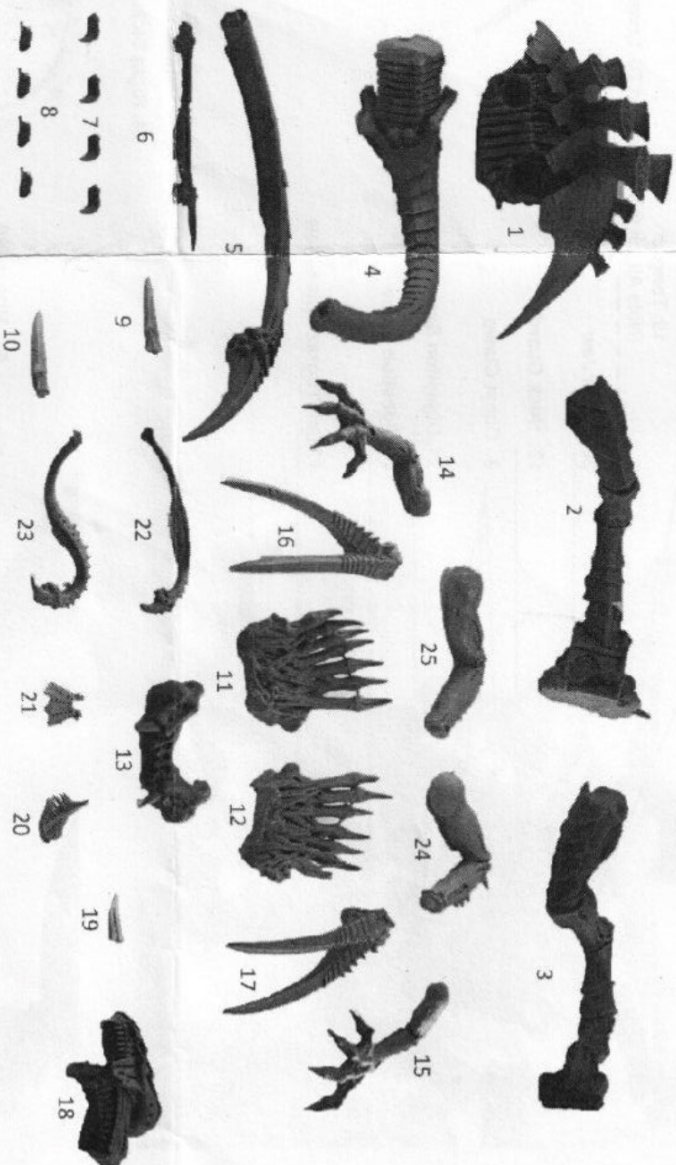

## TYRANID DIMACHAERON RESIN COMPONENTS LIST

1. Body
2. Left Leg
3. Right Leg
4. Lower Tail
5. Upper Tail
6. Digestion Spine
7. Leg Claws x4
8. Chest Claws x4
9. Left Sickle Claw Rear Spike
10. Right Sickle Claw Rear Spike
11. Right Thorax Spine Claw
12. Left Thorax Spine Claw
13. Neck Guard
14. Grasping Talons Left
15. Grasping Talons Right
16. Left Sickle Claw
17. Right Sickle Claw
18. Head
19. Tongue
20. Lower Jaw
21. Digestion Sack
22. Grasping Talons Hook 1
23. Grasping Talons Hook 2
24. Right Sickle Claw Arm
25. Left Sickle Claw Arm

This kit contains all the pieces required to build the Tyrannid Dimachaeron  
To glue the resin pieces together and to plastic kit parts  
use Citadel Super Glue.

**NOTE:** We have cast this kit using the most advanced techniques  
and the best quality resin, but due to the nature of the casting process, your  
model may contain very slight air bubbles. These can easily be filled with  
model filler or super glue. Any slight warpage of thin parts can easily be  
corrected by immersing the part in hot tap water for about 1 minute then  
carefully bending it back into shape.

Due to the way some parts of this model fit together it may be easier to paint the model before final assembly.

1. Body

11. Right Thorax Spine Claw

18. Head

19. Tongue  
(Note Attach this before part 20. Lower Jaw)

24. Right Sickle Claw Arm

10. Right Sickle Claw  
Rear Spike

17. Right Sickle Claw

15. Grasping Talons Right

23. Grasping  
Talons Hook 2