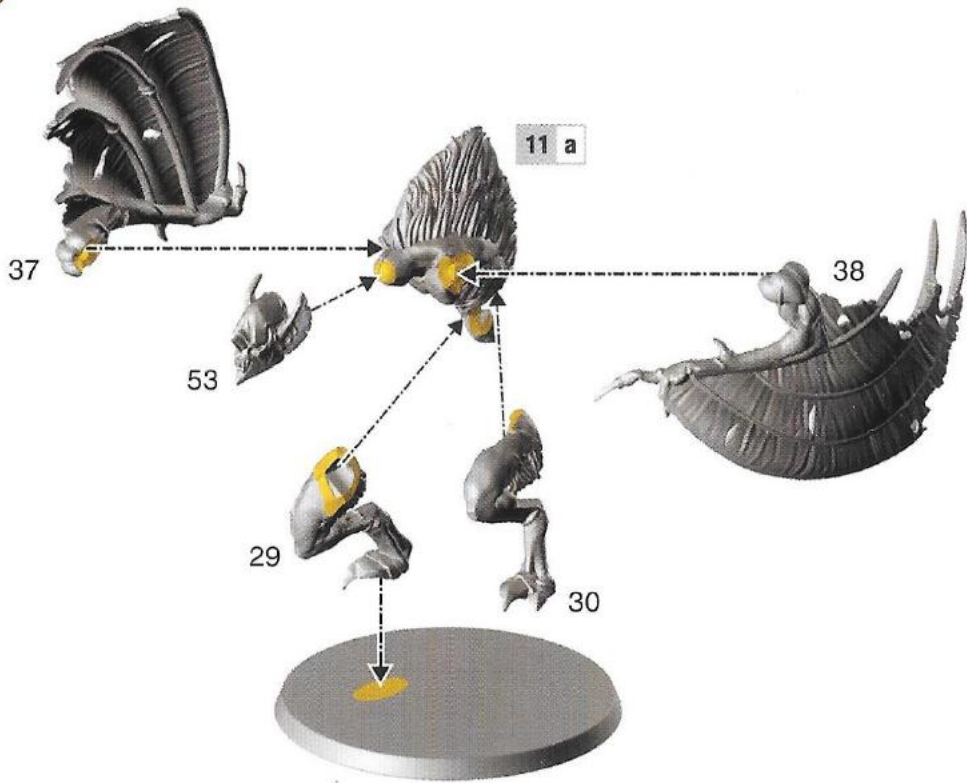

8 a

8 b

9

a

VARGOYLE

9

b

10 a VARGHEIST 1

10 b

11 a VARGHEIST 2

11 b

CRYPT HORRORS

Each sweep of a Crypt Horror's claws ladles heaps of dripping meat into its gaping maw. Blessed by the abhorrant's blood, their own flesh heals quickly, and even mortal wounds close over as if they never were.

MELEE WEAPONS	Range	Attacks	To Hit	To Wound	Rend	Damage
Club and Septic Talons	1"	3	4+	3+	-	2

DESCRIPTION

A unit of Crypt Horrors has any number of models, each armed with a Club and Septic Talons.

CRYPT HAUNTER: The leader of this unit is a Crypt Haunter. Add 1 to the Attacks characteristic of a Crypt Haunter's Club and Septic Talons.