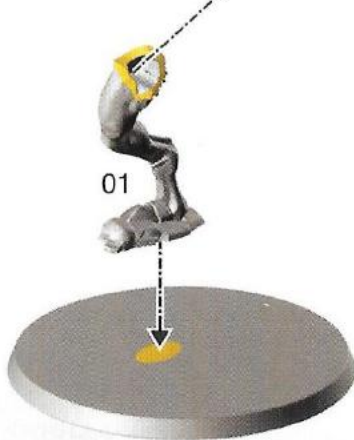

7 CRYPT HAUNTER COURTIER

7 a

7 b