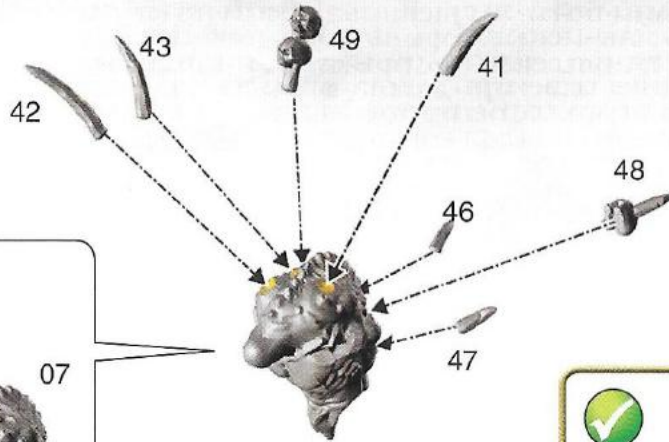

7 CRYPT HAUNTER COURTIER

7 a