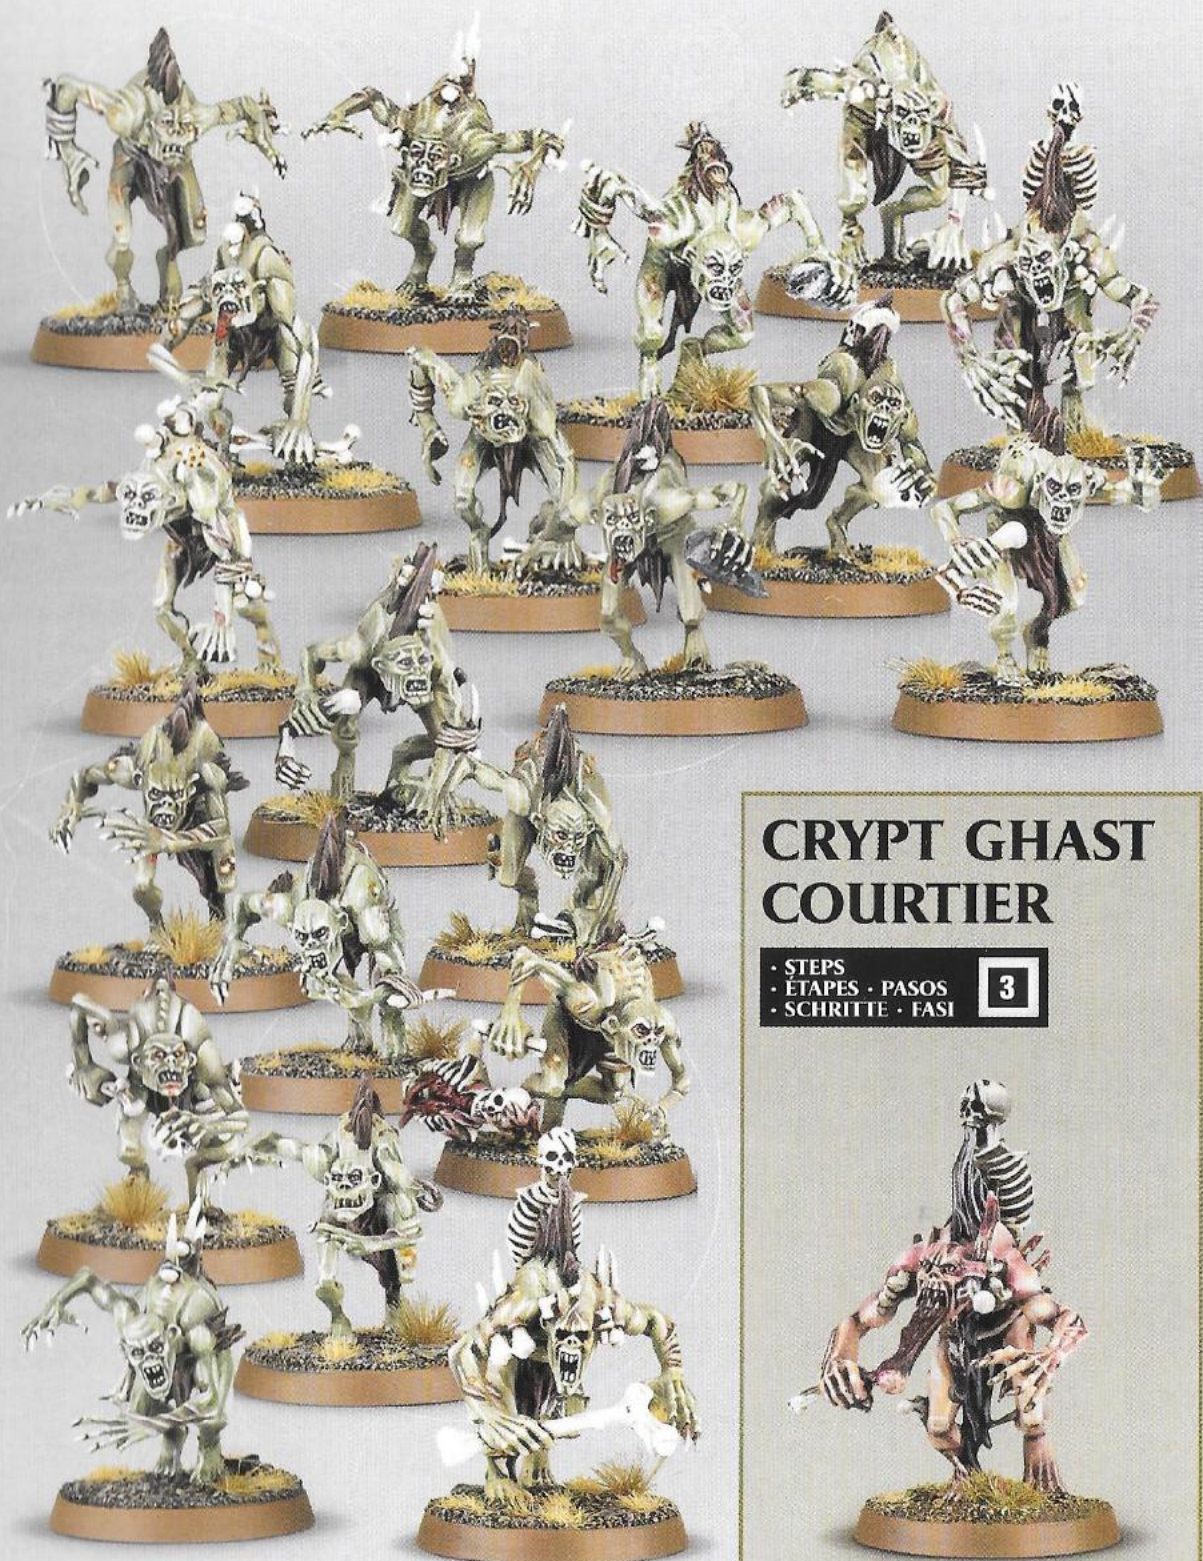

CRYPT GHOULS

• STEPS
• ÉTAPES • PASOS
• SCHRITTE • FASI

1 - 2

CRYPT GHAST COURTIER

• STEPS
• ÉTAPES • PASOS
• SCHRITTE • FASI

3