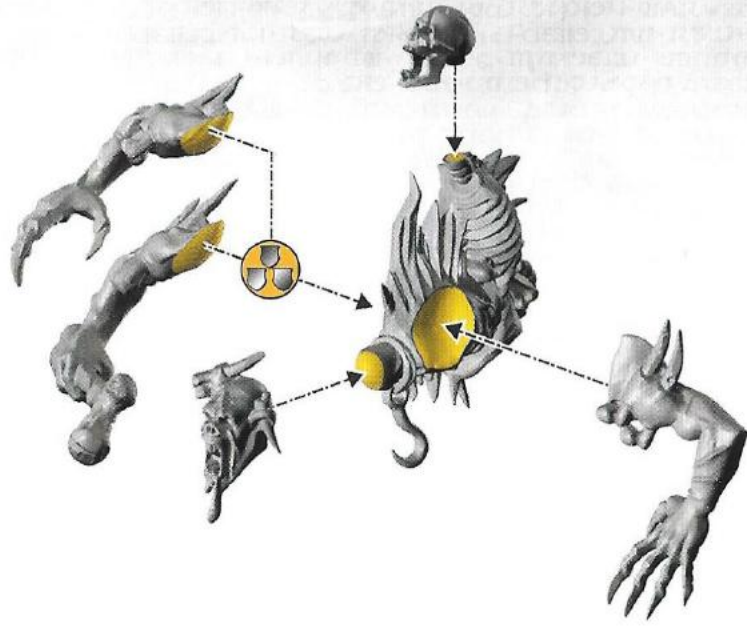

3

3

CRYPT GHAST COURTIER

3 a

3 b

Ø 32mm

CRYPT GHOULS

Filled with a dark hunger, Crypt Ghouls pounce upon their prey. They are ferocious in great numbers, as each mordant competes with its kin for food. Should a ghoul catch a glimpse of their king, they will fight all the harder, eager to prove their worth.

MELEE WEAPONS	Range	Attacks	To Hit	To Wound	Rend	Damage
Sharpened Teeth and Filthy Claws	1"	2	4+	4+	-	1

DESCRIPTION

A unit of Crypt Ghouls has any number of models, each armed with Sharpened Teeth and Filthy Claws.