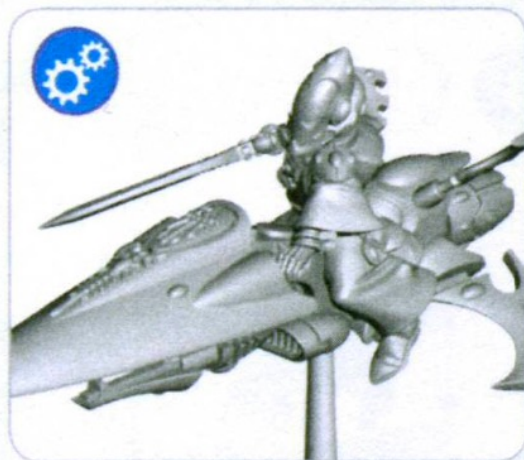

NG7 2WS, UK

5 011921 058563

4

979151

	WS	BS	S	T	W	I	A	Ld	Sv	Unit Type
Farseer Skyrunner	5	5	3	4	3	5	1	10	3+	Eldar Jetbike (Character)

games-workshop.com

Copyright Games Workshop Limited 2014. Citadel is © and the Games Workshop logo and Warhammer logo are © and © Games Workshop Limited.

Expertly designed plastic model kit.
Assembly and painting required.

Discover more...

Please retain packaging for future reference.
Veuillez conserver cet emballage pour référence.
Conserve esta caja para cualquier referencia.
Verpackung bitte zur späteren Referenz aufbewahren.
Conserva la confezione per riferimenti futuri.
パッケージは、将来の参考のためにお取り置きください。

WARNING! Small parts.
Functional pointed components.