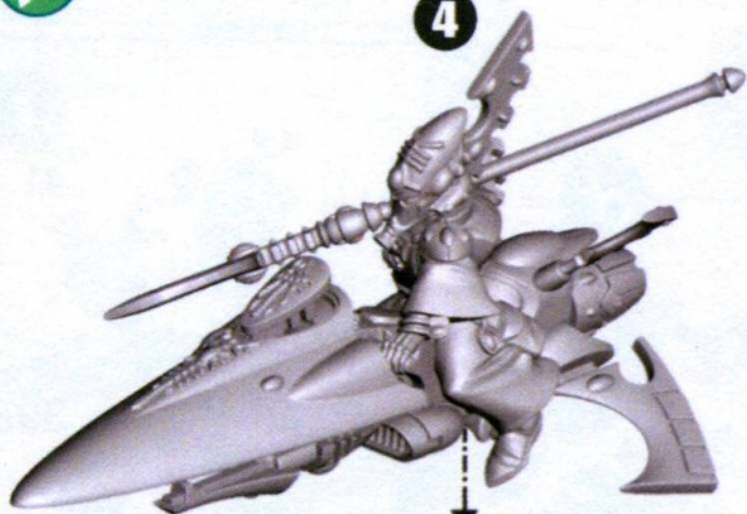

NG7 2WS, UK

5 011921 058563

4

979151

	WS	BS	S	T	W	I	A	Ld	Sv	Unit Type
Farseer Skyrunner	5	5	3	4	3	5	1	10	3+	Eldar Jetbike (Character)

games-workshop.com

Copyright Games Workshop Limited 2014. Citadel is © and the Games Workshop logo and Warhammer logo are © and © Games Workshop Limited.

Expertly designed plastic model kit.
Assembly and painting required.

Discover more...

Please retain packaging for future reference.
Veuillez conserver cet emballage pour référence.
Conserve esta caja para cualquier referencia.
Verpackung bitte zur späteren Referenz aufbewahren.
Conserva la confezione per riferimenti futuri.
パッケージは、将来の参考のためにお取り置きください。

WARNING! Small parts.
Functional pointed components.