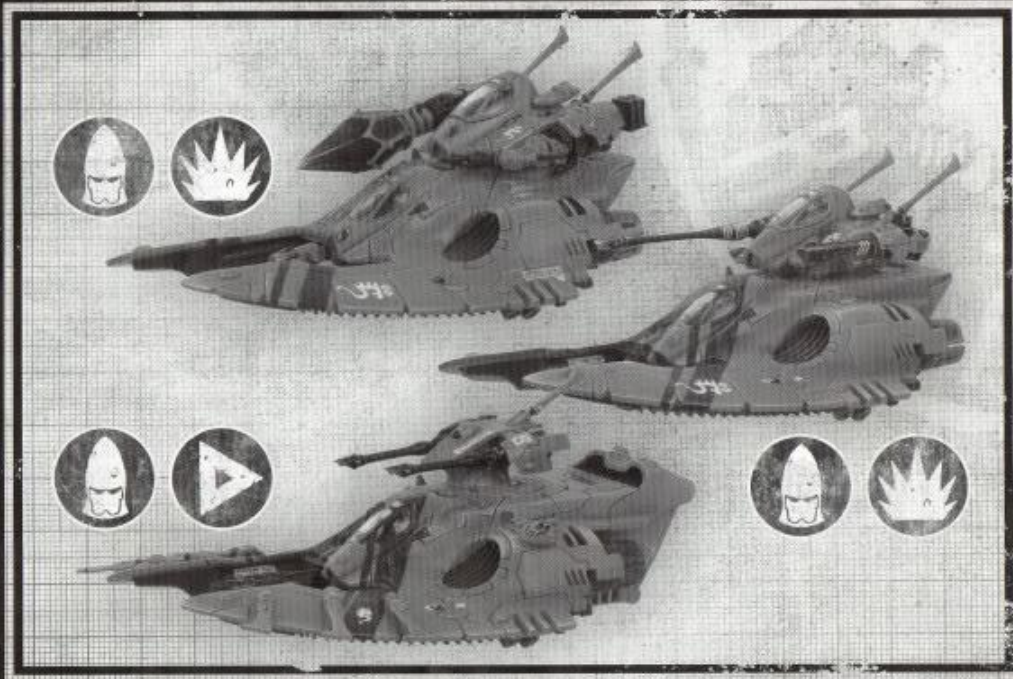

**ELDAR FALCON,
ELDAR WAVE SERPENT & ELDAR FIRE PRISM**
FALCON ELDAR,
SERPENT ELDAR & PRISME DE FEU ELDAR
FALCÓN, SERPIENTE
Y CAÑÓN DE PRISMA ELDARS

**ELDAR FALCON,
ELDAR SERPENT & ELDAR ILLUM ZAR**
FALCON ELDAR, WAVE SERPENT ELDAR
& PRISMA DI FUOCO ELDAR
エルダー ファルコン / エルダー ウェーブ・サーペント /
エルダー ファイア・プリズム

WARHAMMER
40,000