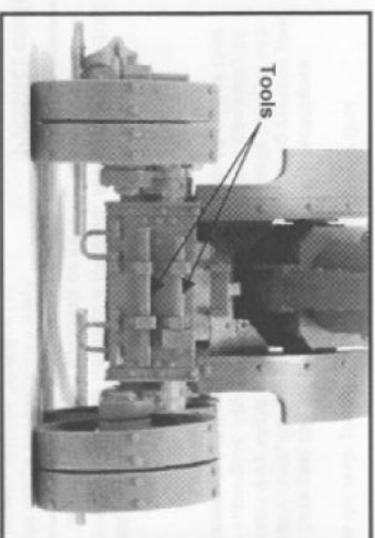

HEAVY ARTILLERY CARRIAGE WITH EARTHSHAKER CANNON