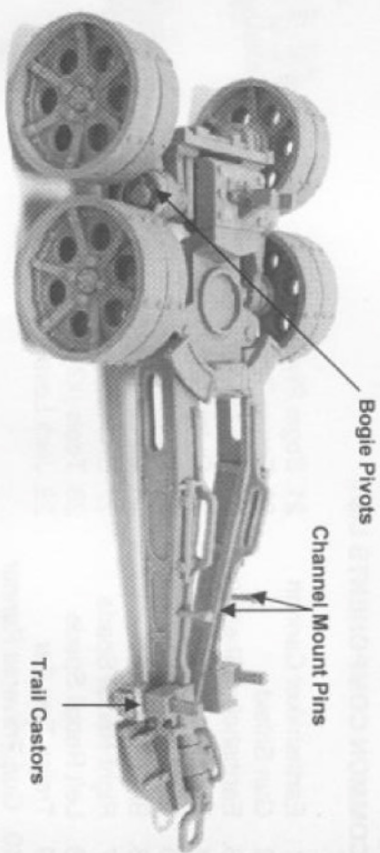

Free Downloads of Build Instructions,
Assembly Booklets & How To Guides

BuildInstructions.com

COMMON COMPONENTS LIST

- | | |
|----------------------------|-----------------------------|
| 1. Earthshaker Cannon | 21. Bogie Pivots (X2) |
| 2. Gun Shield | 22. Trojan Tow Hitch |
| 3. Earthshaker Shells (x6) | 23. Trojan Crane Hook |
| 4. Handles (x3) | 24. Outer Wheels (x4) |
| 5. Shell Pallet | 25. Inner Wheels (x4) |
| 6. Breach Door | 26. Caster Channels (x2) |
| 7. Right Recoil Spade | 27. Channel Mount Pins (x2) |
| 8. Left Recoil Spade | 28. Tools (x2) |
| 9. Trojan Tow Bar | 29. Jack Levers (x2) |
| 10. Gun Traverse Runner | |
| 11. Trail Arm Lower Hinge | |
| 12. Recoil Dampener | |
| 13. Bogies (x2) | |
| 14. Right Trail Arm | |
| 15. Left Trail Arm | |
| 16. Main Chassis | |
| 17. Carriage Axle | |
| 18. Trail Casters (x2) | |
| 19. Trail Pin | |
| 20. Barrel Support | |

This kit contains all the pieces required to produce an Heavy Artillery Carriage
With Earthshaker Cannon

To glue the resin pieces together use Citadel Super Glue.

NOTE: We have cast this kit using the most advanced techniques and the best quality resin, but due to the nature of the casting process your model may contain very slight air bubbles. These can easily be filled with model filler or super glue. Any slight warpage of thin parts can easily be corrected by immersing the part in hot tap water for about 1 minute then carefully bending it back into shape.

HEAVY ARTILLERY CARRIAGE WITH EARTHSHAKER CANNON

IMPERIAL™ ARMOUR

HEAVY ARTILLERY CARRIAGE WITH EARTHSHAKER CANNON

Trail Pin
(Do Not Glue)

Castor Channels
(Do Not Glue)

Handles

Shell Pallet

Earthshaker Shells