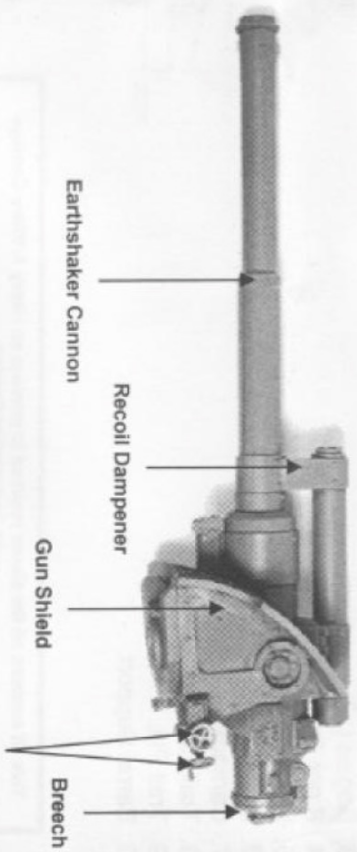

HEAVY ARTILLERY CARRIAGE WITH EARTHSHAKER CANNON