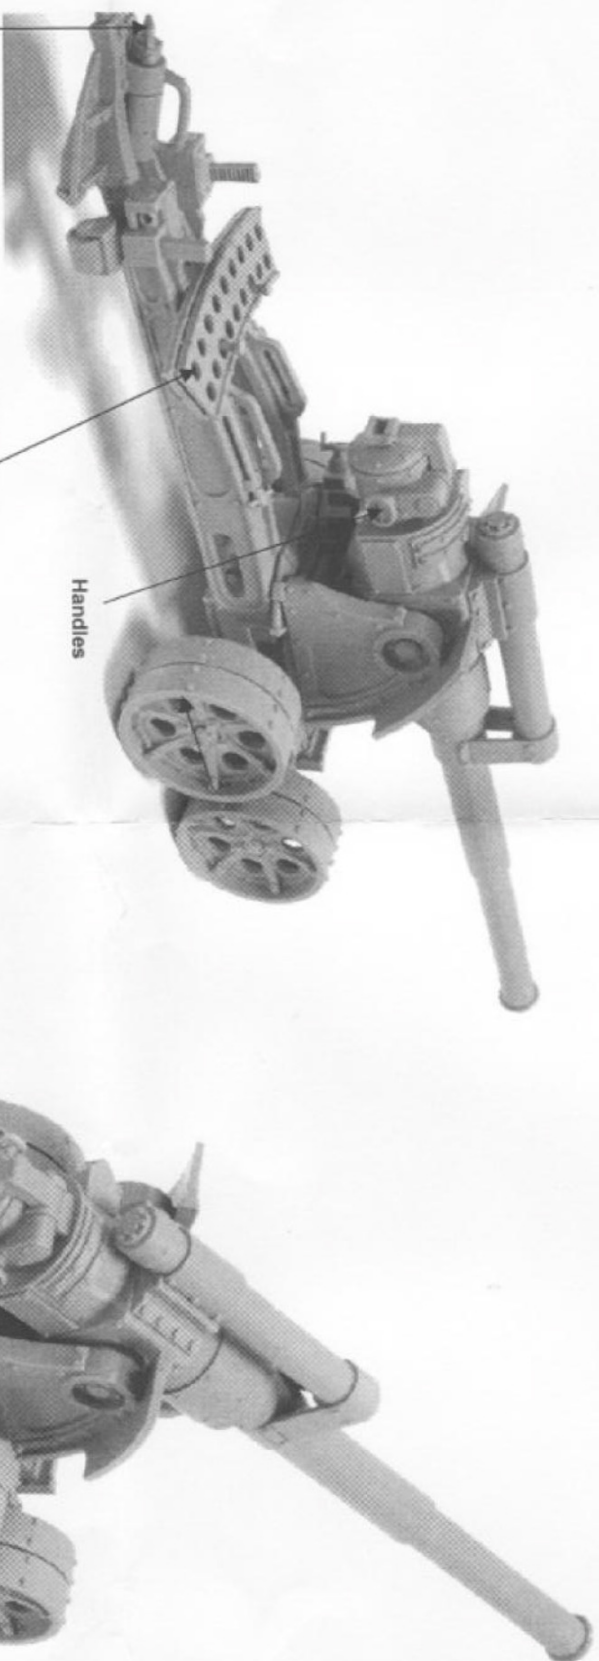

Free Downloads of Build Instructions,
Assembly Booklets & How To Guides

BuildInstructions.com

COMMON COMPONENTS LIST

- | | |
|----------------------------|-----------------------------|
| 1. Earthshaker Cannon | 21. Bogie Pivots (X2) |
| 2. Gun Shield | 22. Trojan Tow Hitch |
| 3. Earthshaker Shells (x6) | 23. Trojan Crane Hook |
| 4. Handles (x3) | 24. Outer Wheels (x4) |
| 5. Shell Pallet | 25. Inner Wheels (x4) |
| 6. Breach Door | 26. Caster Channels (x2) |
| 7. Right Recoil Spade | 27. Channel Mount Pins (x2) |
| 8. Left Recoil Spade | 28. Tools (x2) |
| 9. Trojan Tow Bar | 29. Jack Levers (x2) |
| 10. Gun Traverse Runner | |
| 11. Trail Arm Lower Hinge | |
| 12. Recoil Dampener | |
| 13. Bogies (x2) | |
| 14. Right Trail Arm | |
| 15. Left Trail Arm | |
| 16. Main Chassis | |
| 17. Carriage Axle | |
| 18. Trail Casters (x2) | |
| 19. Trail Pin | |
| 20. Barrel Support | |

This kit contains all the pieces required to produce an Heavy Artillery Carriage
With Earthshaker Cannon

To glue the resin pieces together use Citadel Super Glue.

NOTE: We have cast this kit using the most advanced techniques and the best quality resin, but due to the nature of the casting process your model may contain very slight air bubbles. These can easily be filled with model filler or super glue. Any slight warpage of thin parts can easily be corrected by immersing the part in hot tap water for about 1 minute then carefully bending it back into shape.

THIS IS NOT A TOY

Not suitable for children under 15 years of age.

WARNING: Resin dust can be harmful if inhaled. Always wear a dust mask or respirator when sanding or sawing resin parts.

Product code : 99590105325

HEAVY ARTILLERY CARRIAGE WITH EARTHSHAKER CANNON

IMPERIAL™ ARMOUR

HEAVY ARTILLERY CARRIAGE WITH EARTHSHAKER CANNON

Trail Pin
(Do Not Glue)

Castor Channels
(Do Not Glue)

Handles

Shell Pallet

Earthshaker Shells