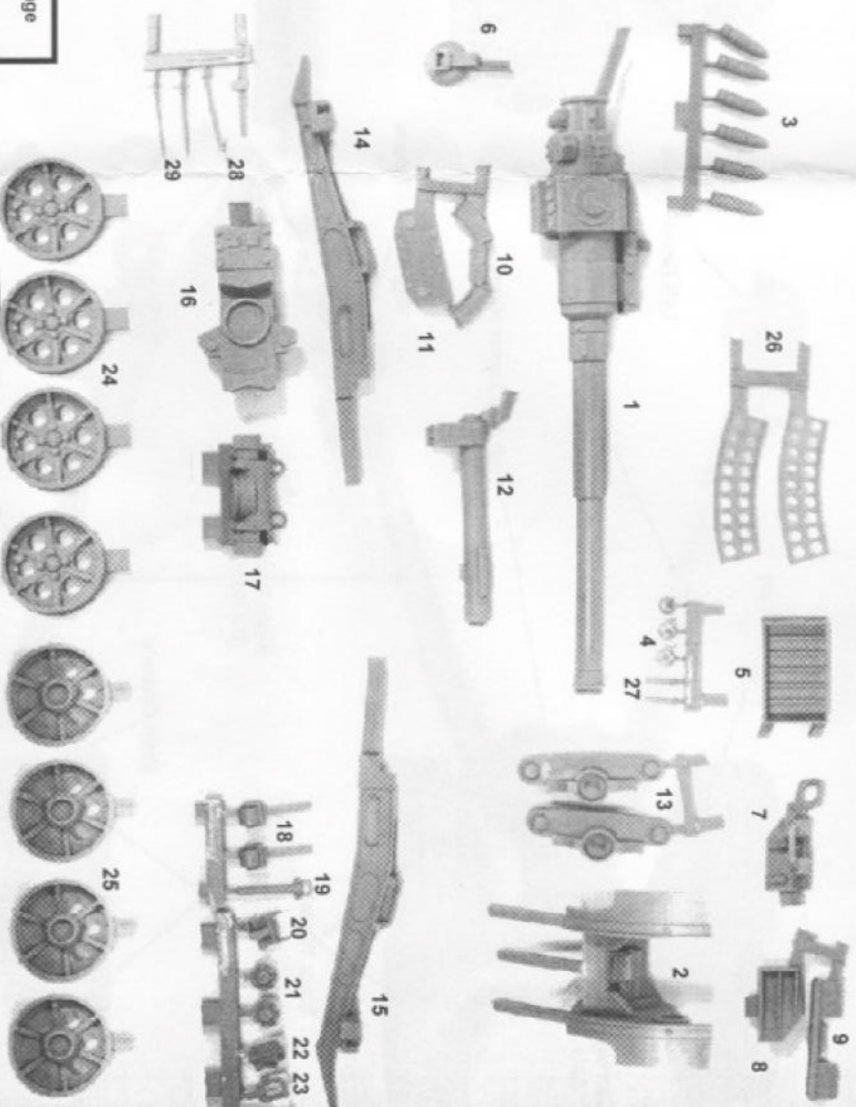

Free Downloads of Build Instructions,
Assembly Booklets & How To Guides

BuildInstructions.com

COMMON COMPONENTS LIST

- | | |
|----------------------------|-----------------------------|
| 1. Earthshaker Cannon | 21. Bogie Pivots (X2) |
| 2. Gun Shield | 22. Trojan Tow Hitch |
| 3. Earthshaker Shells (x6) | 23. Trojan Crane Hook |
| 4. Handles (x3) | 24. Outer Wheels (x4) |
| 5. Shell Pallet | 25. Inner Wheels (x4) |
| 6. Breach Door | 26. Caster Channels (x2) |
| 7. Right Recoil Spade | 27. Channel Mount Pins (x2) |
| 8. Left Recoil Spade | 28. Tools (x2) |
| 9. Trojan Tow Bar | 29. Jack Levers (x2) |
| 10. Gun Traverse Runner | |
| 11. Trail Arm Lower Hinge | |
| 12. Recoil Dampener | |
| 13. Bogies (x2) | |
| 14. Right Trail Arm | |
| 15. Left Trail Arm | |
| 16. Main Chassis | |
| 17. Carriage Axle | |
| 18. Trail Casters (x2) | |
| 19. Trail Pin | |
| 20. Barrel Support | |

This kit contains all the pieces required to produce an Heavy Artillery Carriage
With Earthshaker Cannon

To glue the resin pieces together use Citadel Super Glue.

NOTE: We have cast this kit using the most advanced techniques and the best quality resin, but due to the nature of the casting process your model may contain very slight air bubbles. These can easily be filled with model filler or super glue. Any slight warpage of thin parts can easily be corrected by immersing the part in hot tap water for about 1 minute then carefully bending it back into shape.

HEAVY ARTILLERY CARRIAGE WITH EARTHSHAKER CANNON

IMPERIAL™ ARMOUR

HEAVY ARTILLERY CARRIAGE WITH EARTHSHAKER CANNON

Trail Pin
(Do Not Glue)

Castor Channels
(Do Not Glue)

Handles

Shell Pallet

Earthshaker Shells