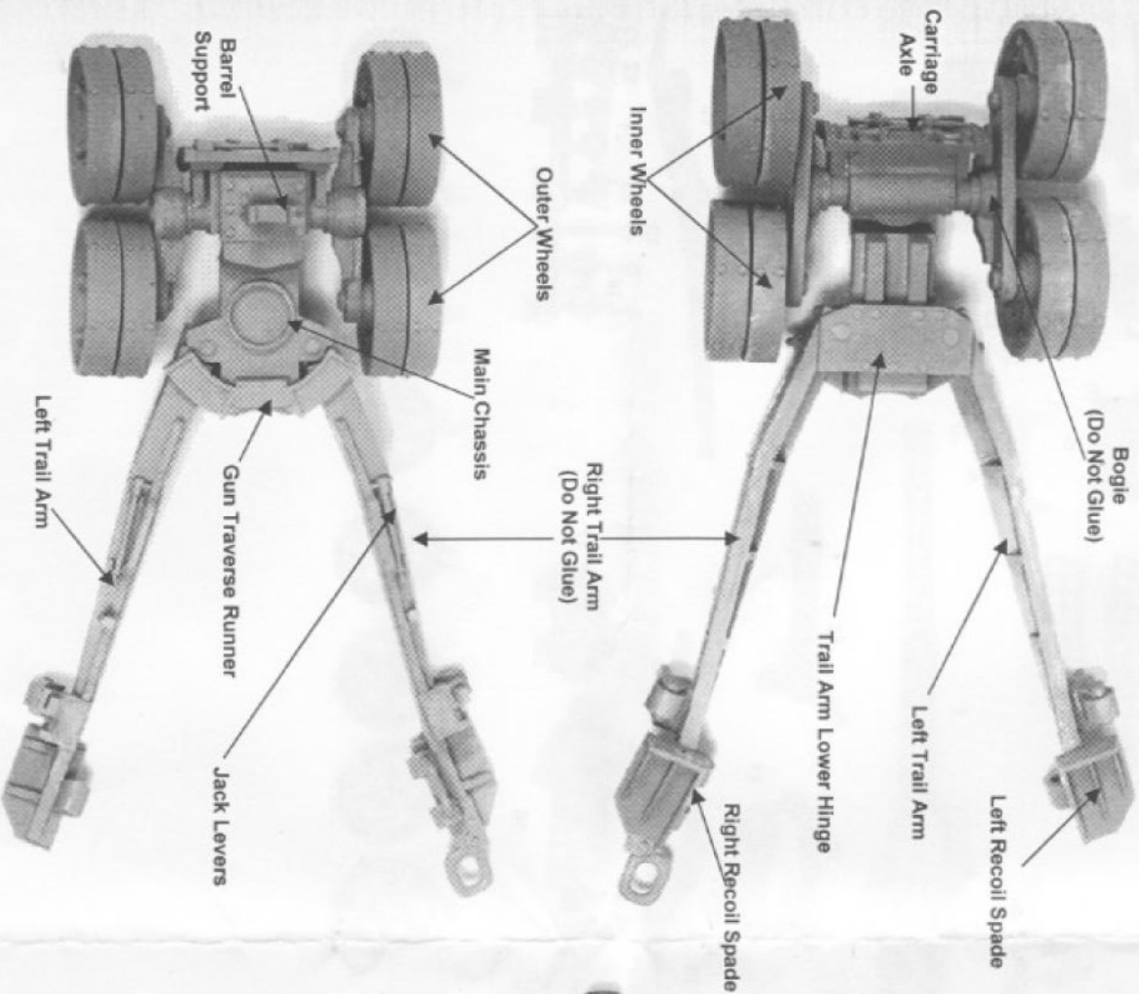

Free Downloads of Build Instructions,
Assembly Booklets & How To Guides

BuildInstructions.com

COMMON COMPONENTS LIST

- | | |
|----------------------------|-----------------------------|
| 1. Earthshaker Cannon | 21. Bogie Pivots (X2) |
| 2. Gun Shield | 22. Trojan Tow Hitch |
| 3. Earthshaker Shells (x6) | 23. Trojan Crane Hook |
| 4. Handles (x3) | 24. Outer Wheels (x4) |
| 5. Shell Pallet | 25. Inner Wheels (x4) |
| 6. Breach Door | 26. Caster Channels (x2) |
| 7. Right Recoil Spade | 27. Channel Mount Pins (x2) |
| 8. Left Recoil Spade | 28. Tools (x2) |
| 9. Trojan Tow Bar | 29. Jack Levers (x2) |
| 10. Gun Traverse Runner | |
| 11. Trail Arm Lower Hinge | |
| 12. Recoil Dampener | |
| 13. Bogies (x2) | |
| 14. Right Trail Arm | |
| 15. Left Trail Arm | |
| 16. Main Chassis | |
| 17. Carriage Axle | |
| 18. Trail Casters (x2) | |
| 19. Trail Pin | |
| 20. Barrel Support | |

This kit contains all the pieces required to produce an Heavy Artillery Carriage
With Earthshaker Cannon

To glue the resin pieces together use Citadel Super Glue.

NOTE: We have cast this kit using the most advanced techniques and the best quality resin, but due to the nature of the casting process your model may contain very slight air bubbles. These can easily be filled with model filler or super glue. Any slight warpage of thin parts can easily be corrected by immersing the part in hot tap water for about 1 minute then carefully bending it back into shape.

THIS IS NOT A TOY

Not suitable for children under 15 years of age.

WARNING: Resin dust can be harmful if inhaled. Always wear a dust mask or respirator when sanding or sawing resin parts.

Product code : 99590105325

HEAVY ARTILLERY CARRIAGE WITH EARTHSHAKER CANNON

IMPERIAL™ ARMOUR

HEAVY ARTILLERY CARRIAGE WITH EARTHSHAKER CANNON

Trail Pin
(Do Not Glue)

Castor Channels
(Do Not Glue)

Handles

Shell Pallet

Earthshaker Shells