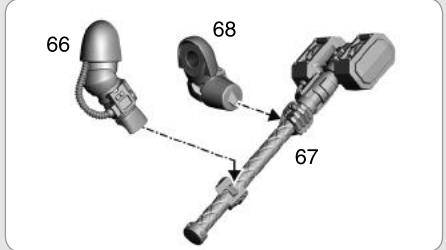

31 b

31 c

32 a; b; e

32 a; c; e

32 a; d; e

32 a

VETERAN WITH RANGED WEAPON