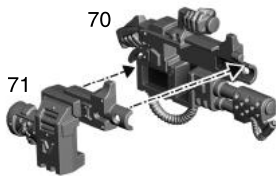

### VETERAN WITH HEAVY WEAPON

29 b

29 a

Infernus heavy bolter

Deathwatch frag cannon

29 c

**30 a VETERAN WITH STORMSHIELD AND POWER MAUL**

**30 b**