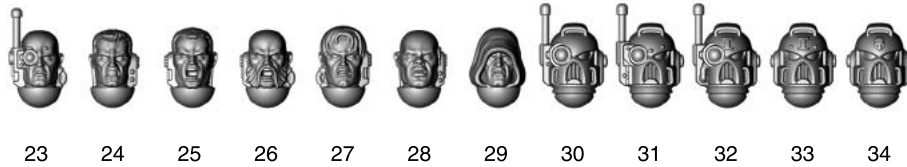

x5

27 b

27 c

27 d

28 a

WATCH SERGEANT

27 a

Power sword

Xenophase blade

28 b

Combi-plasma Combi-melta

28 a

28 c

29 a