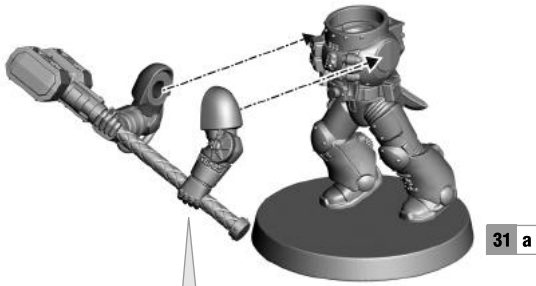

31 b

31 c

32 a; b; e

32 a; c; e

32 a; d; e

32 a

VETERAN WITH RANGED WEAPON