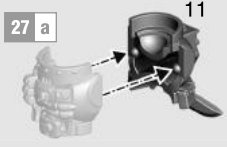

31 b

31 c

32 a; b; e

32 a; c; e

32 a; d; e

32 a

VETERAN WITH RANGED WEAPON