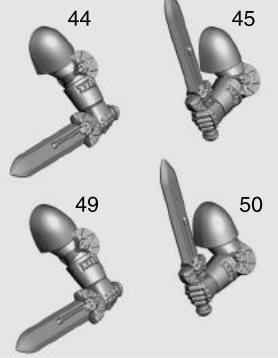

32 a; d; e

with stalker pattern boltgun

32 a

VETERAN WITH RANGED WEAPON

**32 b**

**32 c**

**32 d**

32 a