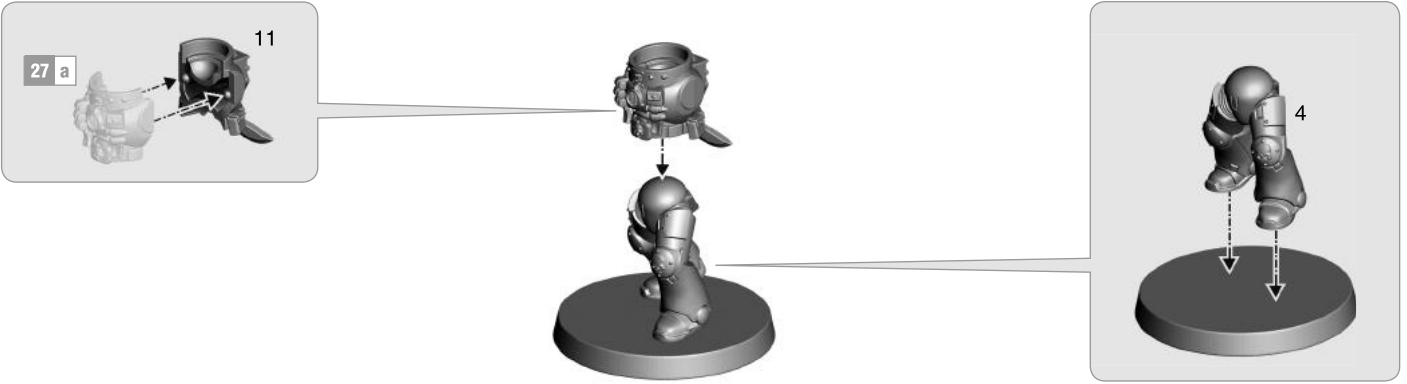

### VETERAN WITH HEAVY WEAPON

29 b

29 a

Infernus heavy bolter

Deathwatch frag cannon

29 c

**30 a VETERAN WITH STORMSHIELD AND POWER MAUL**

**30 b**