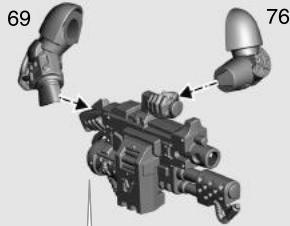

### VETERAN WITH HEAVY WEAPON

29 b

29 a

Infernus heavy bolter

Deathwatch frag cannon

29 c

**30 a VETERAN WITH STORMSHIELD AND POWER MAUL**

**30 b**