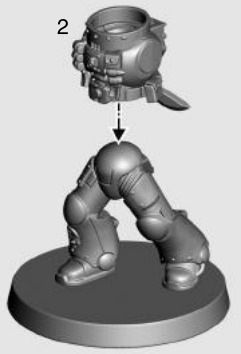

31 b

31 c

32 a; b; e

32 a; c; e

32 a; d; e

32 a

VETERAN WITH RANGED WEAPON