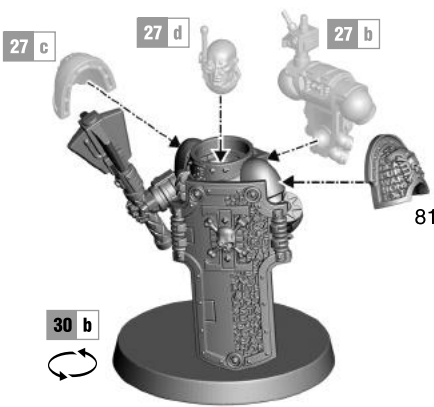

30 a VETERAN WITH STORMSHIELD AND POWER MAUL

30 b

30 c

31 a VETERAN WITH HEAVY THUNDER HAMMER