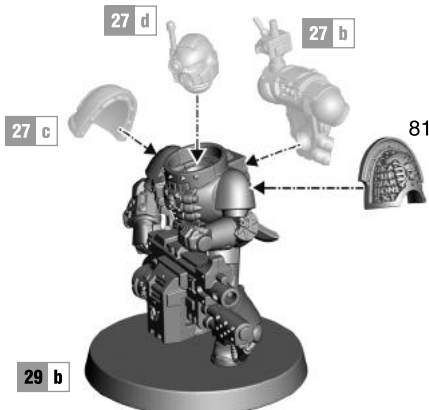

### VETERAN WITH HEAVY WEAPON

29 b

29 a

Infernus heavy bolter

Deathwatch frag cannon

29 c

**30 a VETERAN WITH STORMSHIELD AND POWER MAUL**

**30 b**