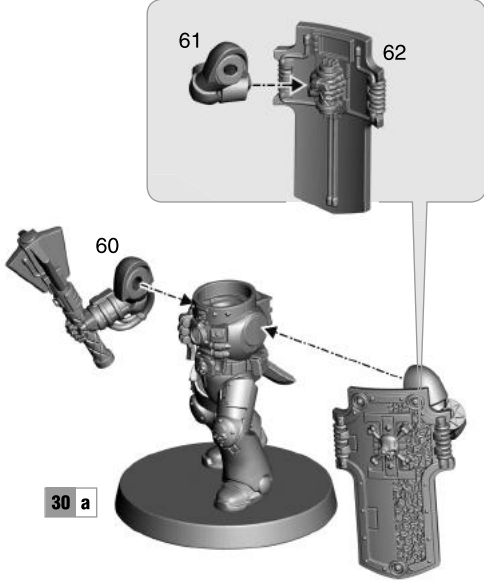

### VETERAN WITH HEAVY WEAPON

29 b

29 a

Infernus heavy bolter

Deathwatch frag cannon

29 c

**30 a VETERAN WITH STORMSHIELD AND POWER MAUL**

**30 b**