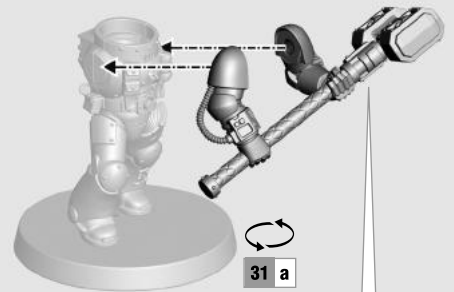

31 b

31 c

32 a; b; e

32 a; c; e

32 a; d; e

32 a

VETERAN WITH RANGED WEAPON