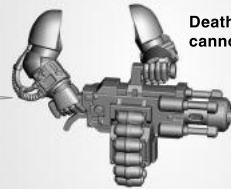

### VETERAN WITH HEAVY WEAPON

29 b

29 a

Infernus heavy bolter

Deathwatch frag cannon

29 c

**30 a VETERAN WITH STORMSHIELD AND POWER MAUL**

**30 b**