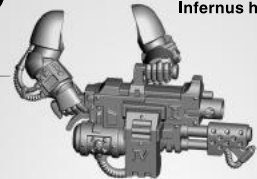

### VETERAN WITH HEAVY WEAPON

29 b

29 a

Infernus heavy bolter

Deathwatch frag cannon

29 c

**30 a VETERAN WITH STORMSHIELD AND POWER MAUL**

**30 b**