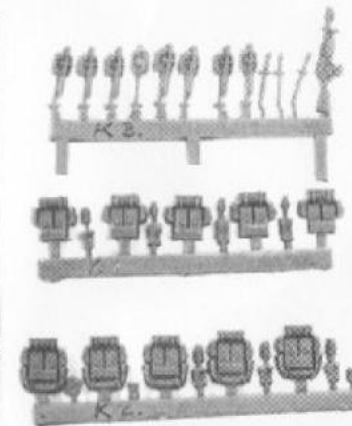

Free Downloads of Build Instructions,
Assembly Booklets & How To Guides

BuildInstructions.com

IMPERIAL ARMOUR

DEATH KORPS OF KRIEG COMMAND SQUAD

Product code : IA-DKK-I-024

Backpacks, Knives, Entrenching Tools,
Grenades and pouches can be used to
detail your figures

This kit contains all the pieces required to produce an Death Korps of Krieg
Command Squad
To glue the resin pieces together use Citadel Super Glue.

NOTE: We have cast this kit using the most advanced techniques
and the best quality resin, but due to the nature of the casting process your
model may contain very slight air bubbles. These can easily be filled with
model filler or super glue. Any slight warpage of thin parts can easily be
corrected by immersing the part in hot tap water for about 1 minute then
carefully bending it back into shape.