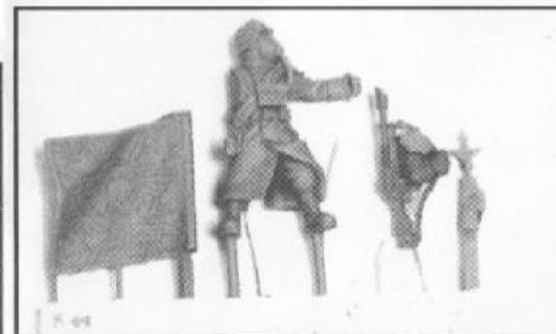

The copyright on the model designs and components within
this box is the exclusive property of Games Workshop Ltd.
Copyright Games Workshop Ltd., 2007. All rights reserved.