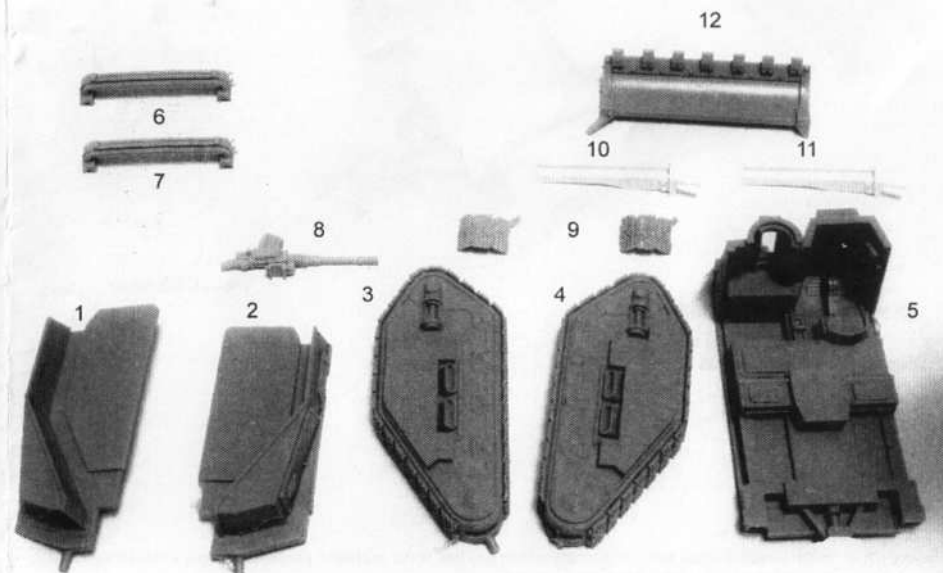

Free Downloads of Build Instructions,
Assembly Booklets & How To Guides

BuildInstructions.com

IMPERIAL ARMOUR

™

CENTAUR ARTILLERY TRACTOR

Product code : IA-GUA-T-082

RESIN COMPONENTS LIST

- | | |
|-----------------------|-----------------------------------|
| 1. RIGHT HULL | 16. LAMP |
| 2. LEFT HULL | 17. TOW HOOK |
| 3. RIGHT TRACK UNIT | 18. ARIEL MOUNT |
| 4. LEFT TRACK UNIT | 19. SEAT |
| 5. MAIN HULL | 20. SEAT |
| 6. CROSS BAR | 21. HEAVY STUBBER HANDLE (option) |
| 7. CROSS BAR | 22. ARTILLERY CREW 1 |
| 8. HEAVY STUBBER | 23. ARTILLERY CREW 2 |
| 9. TRACK LINKS | 24. DRIVER ARMS |
| 10. DOZER BLADE MOUNT | 25. DRIVER |
| 11. DOZER BLADE MOUNT | 26. GUNNER ARMS |
| 12. DOZER BLADE | 27. GUNNER |
| 13. AMMO BOX | 28. ARTILLERY CREW 3 |
| 14. AMMO BOX LID | |
| 15. ARMoured HATCH | |

This kit contains all the pieces required to make a Centaur Artillery Tractor. To glue the resin pieces either together or to plastic components use Citadel Super Glue.

NOTE: We have cast this conversion kit using the most advanced techniques and the best quality resin, but due to the nature of the casting process your model may contain very slight air bubbles. These can easily be filled with model filler or super glue. Any slight warpage of thin parts can easily be corrected by immersing the part in hot tap water for about 1 minute then carefully bending it back into shape.

Main Hull

Right Track Assembly

Armoured Hatch
(Note: This can be installed into the hull opening or attached open as shown here.)

Tow Hook

Seat (Can be fitted raised for stowage space or lowered for seating)