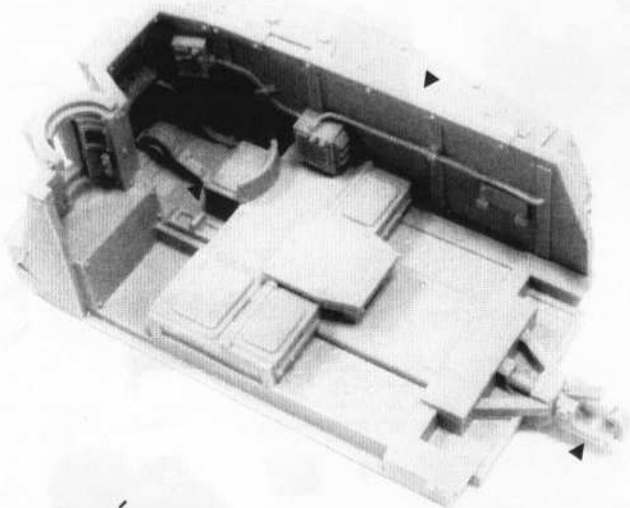

Free Downloads of Build Instructions,
Assembly Booklets & How To Guides

BuildInstructions.com

IMPERIAL ARMOUR

™

CENTAUR ARTILLERY TRACTOR

Product code : IA-GUA-T-082

RESIN COMPONENTS LIST

- | | |
|-----------------------|-----------------------------------|
| 1. RIGHT HULL | 16. LAMP |
| 2. LEFT HULL | 17. TOW HOOK |
| 3. RIGHT TRACK UNIT | 18. ARIEL MOUNT |
| 4. LEFT TRACK UNIT | 19. SEAT |
| 5. MAIN HULL | 20. SEAT |
| 6. CROSS BAR | 21. HEAVY STUBBER HANDLE (option) |
| 7. CROSS BAR | 22. ARTILLERY CREW 1 |
| 8. HEAVY STUBBER | 23. ARTILLERY CREW 2 |
| 9. TRACK LINKS | 24. DRIVER ARMS |
| 10. DOZER BLADE MOUNT | 25. DRIVER |
| 11. DOZER BLADE MOUNT | 26. GUNNER ARMS |
| 12. DOZER BLADE | 27. GUNNER |
| 13. AMMO BOX | 28. ARTILLERY CREW 3 |
| 14. AMMO BOX LID | |
| 15. ARMoured HATCH | |

This kit contains all the pieces required to make a Centaur Artillery Tractor. To glue the resin pieces either together or to plastic components use Citadel Super Glue.

NOTE: We have cast this conversion kit using the most advanced techniques and the best quality resin, but due to the nature of the casting process your model may contain very slight air bubbles. These can easily be filled with model filler or super glue. Any slight warpage of thin parts can easily be corrected by immersing the part in hot tap water for about 1 minute then carefully bending it back into shape.

THIS IS NOT A TOY

Not suitable for children under 15 years of age.

WARNING: Resin dust can be harmful if inhaled. Always wear a dust mask or respirator when sanding or sawing resin parts.

Right Hull

Right Track Unit

Main Hull

Right Track Assembly

Armoured Hatch
(Note: This can be installed into the hull opening or attached open as shown here.)

Tow Hook

Seat (Can be fitted raised for stowage space or lowered for seating)