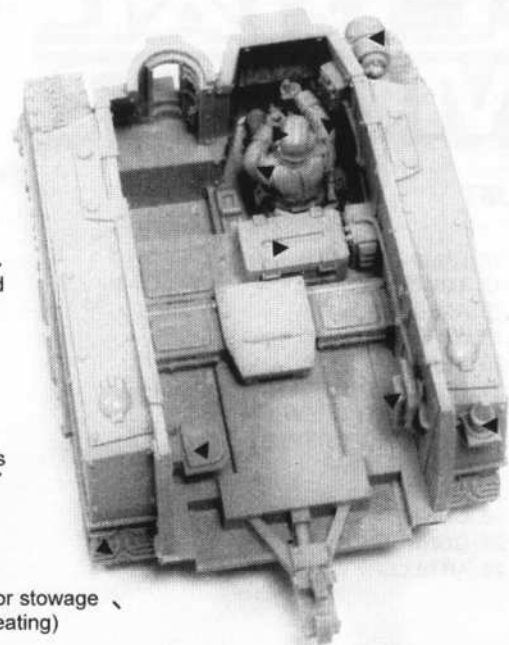

Free Downloads of Build Instructions,
Assembly Booklets & How To Guides

BuildInstructions.com

IMPERIAL ARMOUR

™

CENTAUR ARTILLERY TRACTOR

Product code : IA-GUA-T-082

RESIN COMPONENTS LIST

- | | |
|-----------------------|-----------------------------------|
| 1. RIGHT HULL | 16. LAMP |
| 2. LEFT HULL | 17. TOW HOOK |
| 3. RIGHT TRACK UNIT | 18. ARIEL MOUNT |
| 4. LEFT TRACK UNIT | 19. SEAT |
| 5. MAIN HULL | 20. SEAT |
| 6. CROSS BAR | 21. HEAVY STUBBER HANDLE (option) |
| 7. CROSS BAR | 22. ARTILLERY CREW 1 |
| 8. HEAVY STUBBER | 23. ARTILLERY CREW 2 |
| 9. TRACK LINKS | 24. DRIVER ARMS |
| 10. DOZER BLADE MOUNT | 25. DRIVER |
| 11. DOZER BLADE MOUNT | 26. GUNNER ARMS |
| 12. DOZER BLADE | 27. GUNNER |
| 13. AMMO BOX | 28. ARTILLERY CREW 3 |
| 14. AMMO BOX LID | |
| 15. ARMoured HATCH | |

This kit contains all the pieces required to make a Centaur Artillery Tractor. To glue the resin pieces either together or to plastic components use Citadel Super Glue.

NOTE: We have cast this conversion kit using the most advanced techniques and the best quality resin, but due to the nature of the casting process your model may contain very slight air bubbles. These can easily be filled with model filler or super glue. Any slight warpage of thin parts can easily be corrected by immersing the part in hot tap water for about 1 minute then carefully bending it back into shape.

Main Hull

Right Track Assembly

Armoured Hatch
(Note: This can be installed into the hull opening or attached open as shown here.)

Tow Hook

Seat (Can be fitted raised for stowage space or lowered for seating)

Cross Bar

Heavy Stubber

Driver

Ammo Box and Ammo Lid

Track Links

- Lamp

Driver Arms

- Ariel Mount