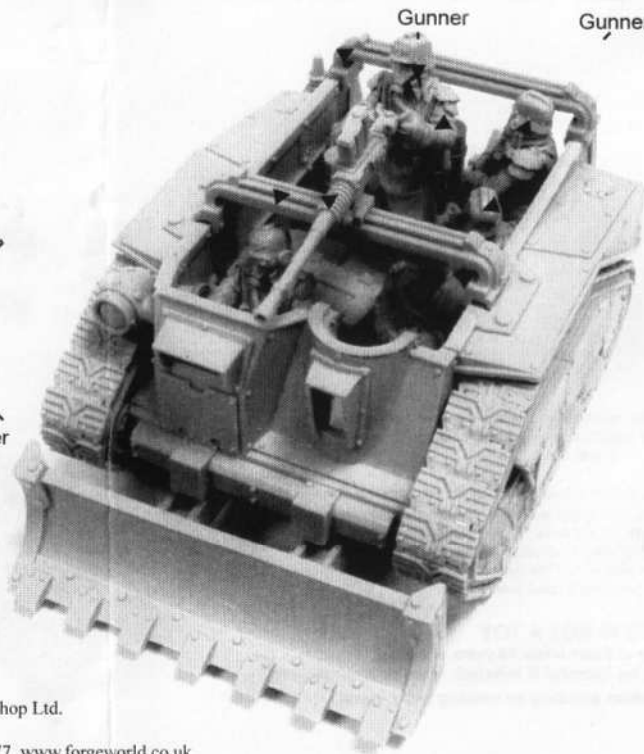

Free Downloads of Build Instructions,
Assembly Booklets & How To Guides

BuildInstructions.com

IMPERIAL ARMOUR

™

CENTAUR ARTILLERY TRACTOR

Product code : IA-GUA-T-082

RESIN COMPONENTS LIST

- | | |
|-----------------------|-----------------------------------|
| 1. RIGHT HULL | 16. LAMP |
| 2. LEFT HULL | 17. TOW HOOK |
| 3. RIGHT TRACK UNIT | 18. ARIEL MOUNT |
| 4. LEFT TRACK UNIT | 19. SEAT |
| 5. MAIN HULL | 20. SEAT |
| 6. CROSS BAR | 21. HEAVY STUBBER HANDLE (option) |
| 7. CROSS BAR | 22. ARTILLERY CREW 1 |
| 8. HEAVY STUBBER | 23. ARTILLERY CREW 2 |
| 9. TRACK LINKS | 24. DRIVER ARMS |
| 10. DOZER BLADE MOUNT | 25. DRIVER |
| 11. DOZER BLADE MOUNT | 26. GUNNER ARMS |
| 12. DOZER BLADE | 27. GUNNER |
| 13. AMMO BOX | 28. ARTILLERY CREW 3 |
| 14. AMMO BOX LID | |
| 15. ARMoured HATCH | |

This kit contains all the pieces required to make a Centaur Artillery Tractor. To glue the resin pieces either together or to plastic components use Citadel Super Glue.

NOTE: We have cast this conversion kit using the most advanced techniques and the best quality resin, but due to the nature of the casting process your model may contain very slight air bubbles. These can easily be filled with model filler or super glue. Any slight warpage of thin parts can easily be corrected by immersing the part in hot tap water for about 1 minute then carefully bending it back into shape.

Main Hull

Right Track Assembly

Armoured Hatch
(Note: This can be installed into the hull opening or attached open as shown here.)

Tow Hook

Seat (Can be fitted raised for stowage space or lowered for seating)

Cross Bar

Heavy Stubber

Driver

Ammo Box and Ammo Lid

Track Links

- Lamp

Driver Arms

- Ariel Mount