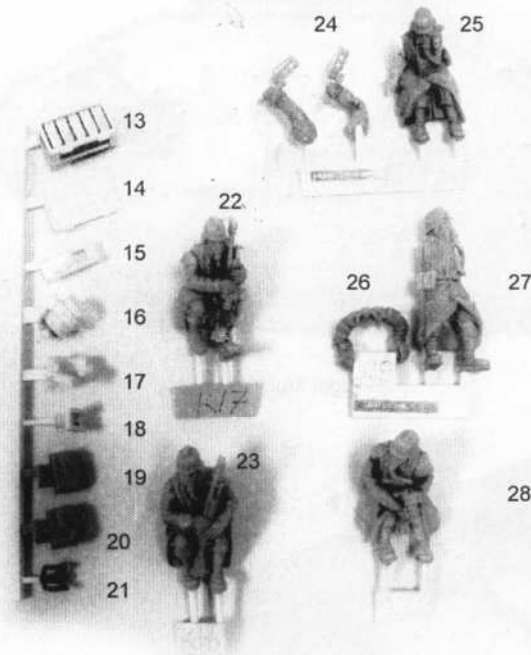

Free Downloads of Build Instructions,
Assembly Booklets & How To Guides

BuildInstructions.com

IMPERIAL ARMOUR

™

CENTAUR ARTILLERY TRACTOR

Product code : IA-GUA-T-082

RESIN COMPONENTS LIST

- | | |
|-----------------------|-----------------------------------|
| 1. RIGHT HULL | 16. LAMP |
| 2. LEFT HULL | 17. TOW HOOK |
| 3. RIGHT TRACK UNIT | 18. ARIEL MOUNT |
| 4. LEFT TRACK UNIT | 19. SEAT |
| 5. MAIN HULL | 20. SEAT |
| 6. CROSS BAR | 21. HEAVY STUBBER HANDLE (option) |
| 7. CROSS BAR | 22. ARTILLERY CREW 1 |
| 8. HEAVY STUBBER | 23. ARTILLERY CREW 2 |
| 9. TRACK LINKS | 24. DRIVER ARMS |
| 10. DOZER BLADE MOUNT | 25. DRIVER |
| 11. DOZER BLADE MOUNT | 26. GUNNER ARMS |
| 12. DOZER BLADE | 27. GUNNER |
| 13. AMMO BOX | 28. ARTILLERY CREW 3 |
| 14. AMMO BOX LID | |
| 15. ARMoured HATCH | |

This kit contains all the pieces required to make a Centaur Artillery Tractor. To glue the resin pieces either together or to plastic components use Citadel Super Glue.

NOTE: We have cast this conversion kit using the most advanced techniques and the best quality resin, but due to the nature of the casting process your model may contain very slight air bubbles. These can easily be filled with model filler or super glue. Any slight warpage of thin parts can easily be corrected by immersing the part in hot tap water for about 1 minute then carefully bending it back into shape.

Main Hull

Right Track Assembly

Armoured Hatch
(Note: This can be installed into the hull opening or attached open as shown here.)

Tow Hook

Seat (Can be fitted raised for stowage space or lowered for seating)

Cross Bar

Heavy Stubber

Driver

Ammo Box and Ammo Lid

Track Links

- Lamp

Driver Arms

- Ariel Mount