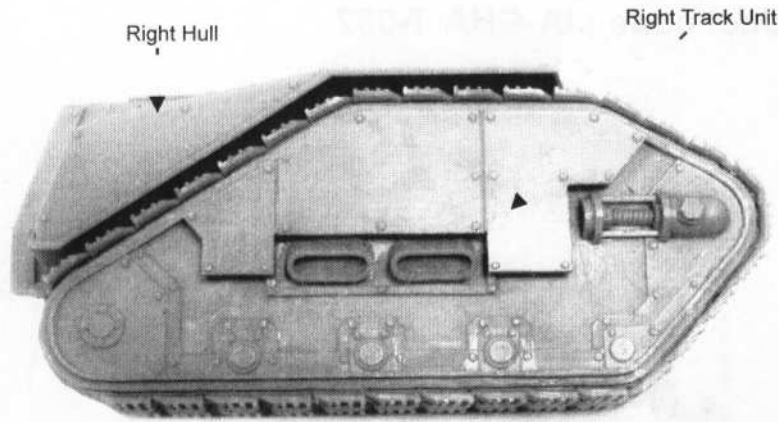

Main Hull

Right Track Assembly

Right Hull

Right Track Unit