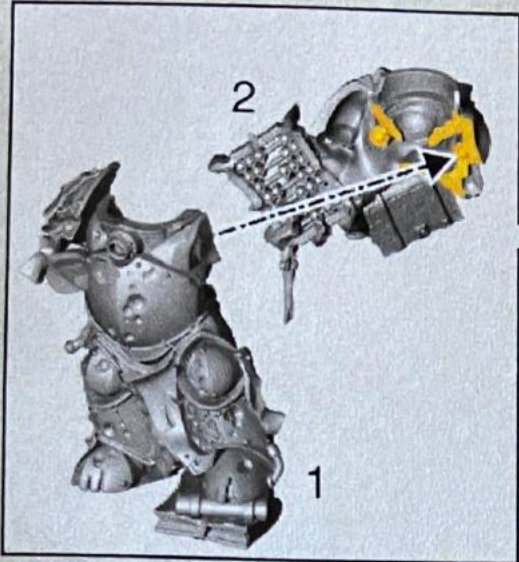

1

2

3

258189

Tallyman									
	5"	3+	3+	4	5	4	4	8	3+

Expertly designed plastic Citadel Miniatures. Assembly and painting required. Contents may vary.

warhammer.com

citadelcolour.com/guides

Manufactured by:
Games Workshop Limited, Willow Road, Nottingham, NG7 2WS, UK
Represented by:
Games Workshop Deutschland GmbH, Am Wehrhahn 32, 40211 Düsseldorf, Deutschland

© Copyright Games Workshop Limited 2020. Citadel, Games Workshop, GW, Warhammer, Warhammer 40,000, and all associated logos, names, races, vehicles, weapons and characters are either ® or TM and/or © Games Workshop Limited.