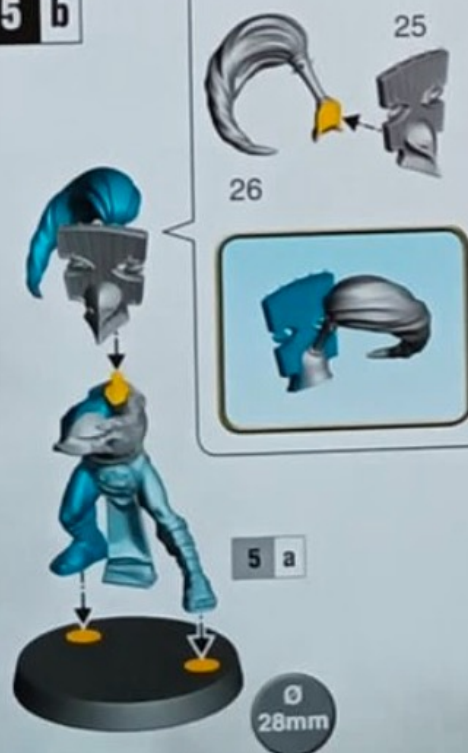

- CHOOSE THE VARIANT YOU WANT TO BUILD
- CHOISISSEZ LA VARIANTE À ASSEMBLER
- ELIGE QUÉ VERSIÓN QUIERES MONTAR
- WÄHLE DIE VARIANTE, DIE DU BAUEN MÖCHTEST
- SCEGLI LA VARIANTE CHE VUOI ASSEMBLARE

5

MIRRORBLADE WITH GLAIVE

MIRRORBLADE WITH DUELLING SWORDS

5 a

5 c

5 b

5 b