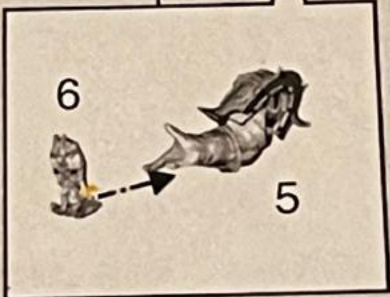

Free Downloads of Build Instructions,
Assembly Booklets & How To Guides

BuildInstructions.com

5 011921 178094 >

CE CA

1

2

3

Ø 40mm

Sorcerer

-  6"
-  3+
-  3+
-  4
-  4
-  5
-  5
-  9
-  3+

Expertly designed plastic Citadel Miniatures. Assembly and painting required. Contents may vary.

WARHAMMER.COM

citadelcolour.com

Manufactured by:
Games Workshop Limited, Willow Road, Nottingham, NG7 2WS, UK
Represented by:
Games Workshop Limited - Irish branch, Unit 3, Lower Liffey Street,
Dublin 1, D01 K199, Ireland