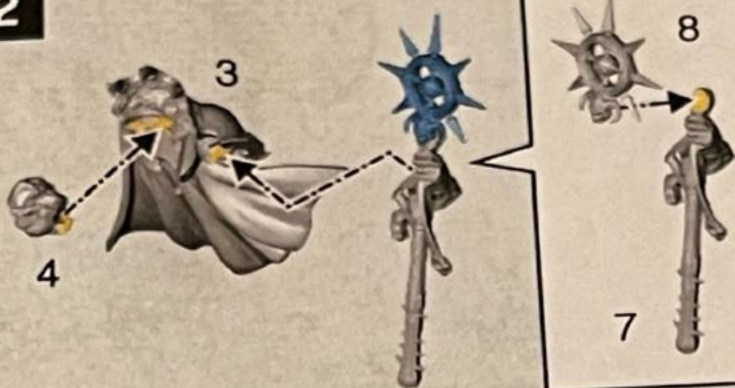

Free Downloads of Build Instructions,
Assembly Booklets & How To Guides

BuildInstructions.com

5 011921 178094 >

CE CA

1

2

3

Ø 40mm

Sorcerer

-  6"
-  3+
-  3+
-  4
-  4
-  5
-  5
-  9
-  3+

Expertly designed plastic Citadel Miniatures. Assembly and painting required. Contents may vary.

WARHAMMER.COM

citadelcolour.com

Manufactured by:
Games Workshop Limited, Willow Road, Nottingham, NG7 2WS, UK
Represented by:
Games Workshop Limited - Irish branch, Unit 3, Lower Liffey Street,
Dublin 1, D01 K199, Ireland