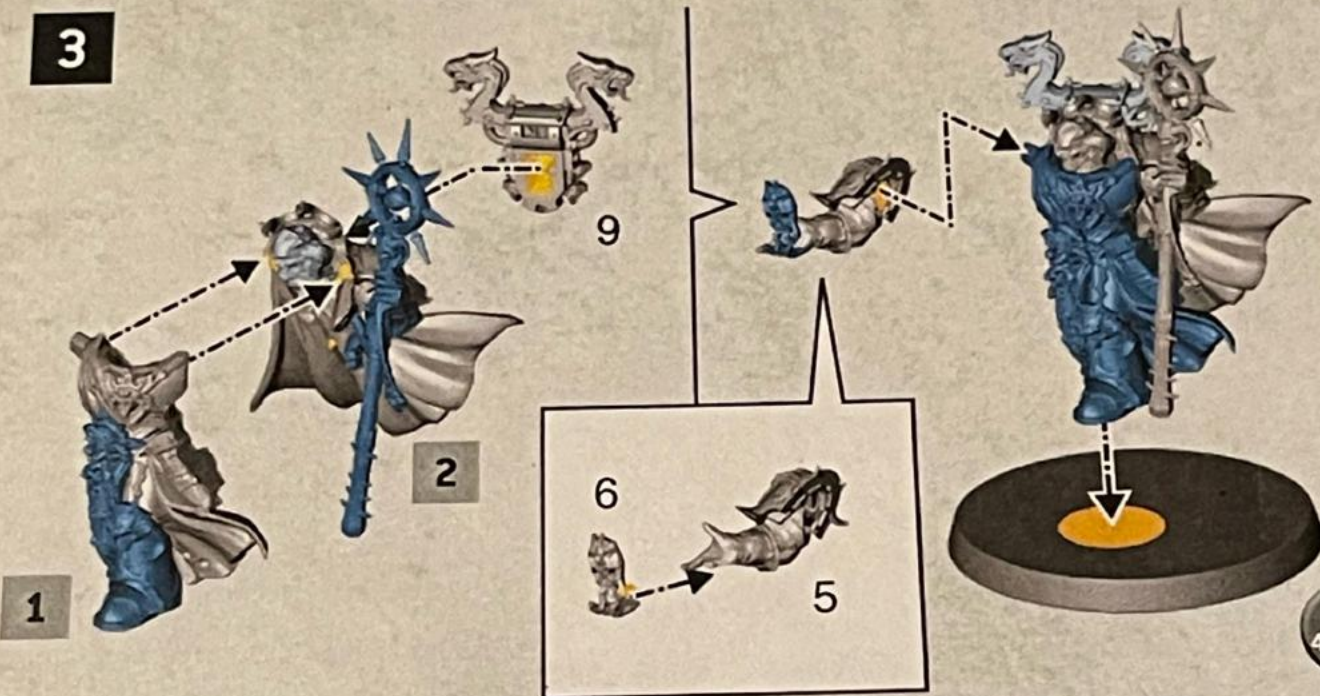

Free Downloads of Build Instructions,
Assembly Booklets & How To Guides

BuildInstructions.com

5 011921 178094 >

CE CA

1

2

3

Ø 40mm

Sorcerer

-  6"
-  3+
-  3+
-  4
-  4
-  5
-  5
-  9
-  3+

Expertly designed plastic Citadel Miniatures. Assembly and painting required. Contents may vary.

WARHAMMER.COM

citadelcolour.com

Manufactured by:
Games Workshop Limited, Willow Road, Nottingham, NG7 2WS, UK
Represented by:
Games Workshop Limited - Irish branch, Unit 3, Lower Liffey Street,
Dublin 1, D01 K199, Ireland