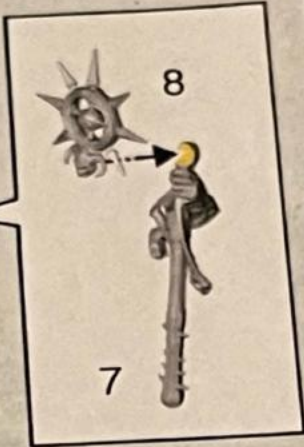

Free Downloads of Build Instructions,
Assembly Booklets & How To Guides

BuildInstructions.com

5 011921 178094 >

CE CA

1

2

3

Ø 40mm

Sorcerer

-  6"
-  3+
-  3+
-  4
-  4
-  5
-  5
-  9
-  3+

Expertly designed plastic Citadel Miniatures. Assembly and painting required. Contents may vary.

WARHAMMER.COM

citadelcolour.com

Manufactured by:
Games Workshop Limited, Willow Road, Nottingham, NG7 2WS, UK
Represented by:
Games Workshop Limited - Irish branch, Unit 3, Lower Liffey Street,
Dublin 1, D01 K199, Ireland