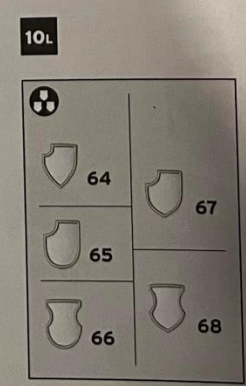

Free Downloads of Build Instructions,
Assembly Booklets & How To Guides

BuildInstructions.com

CATAPRACTII TERMINATOR SQUAD

POSE 1 - CATAPRACTII SERGEANT

POSE 2 - CATAPRACTII SERGEANT

11 & 15 - CATAPRACTII TERMINATOR I

11A

11B

11c

11b

12 & 15 - CATAPRACTII TERMINATOR 2

12A

12B

12c