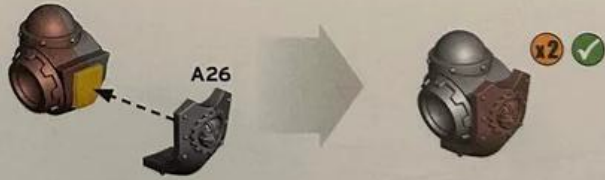

CASTELLAX BATTLE-AUTOMATA MANIPLE

39A

39B

39c

40A

40B

40c

41A

41B

42