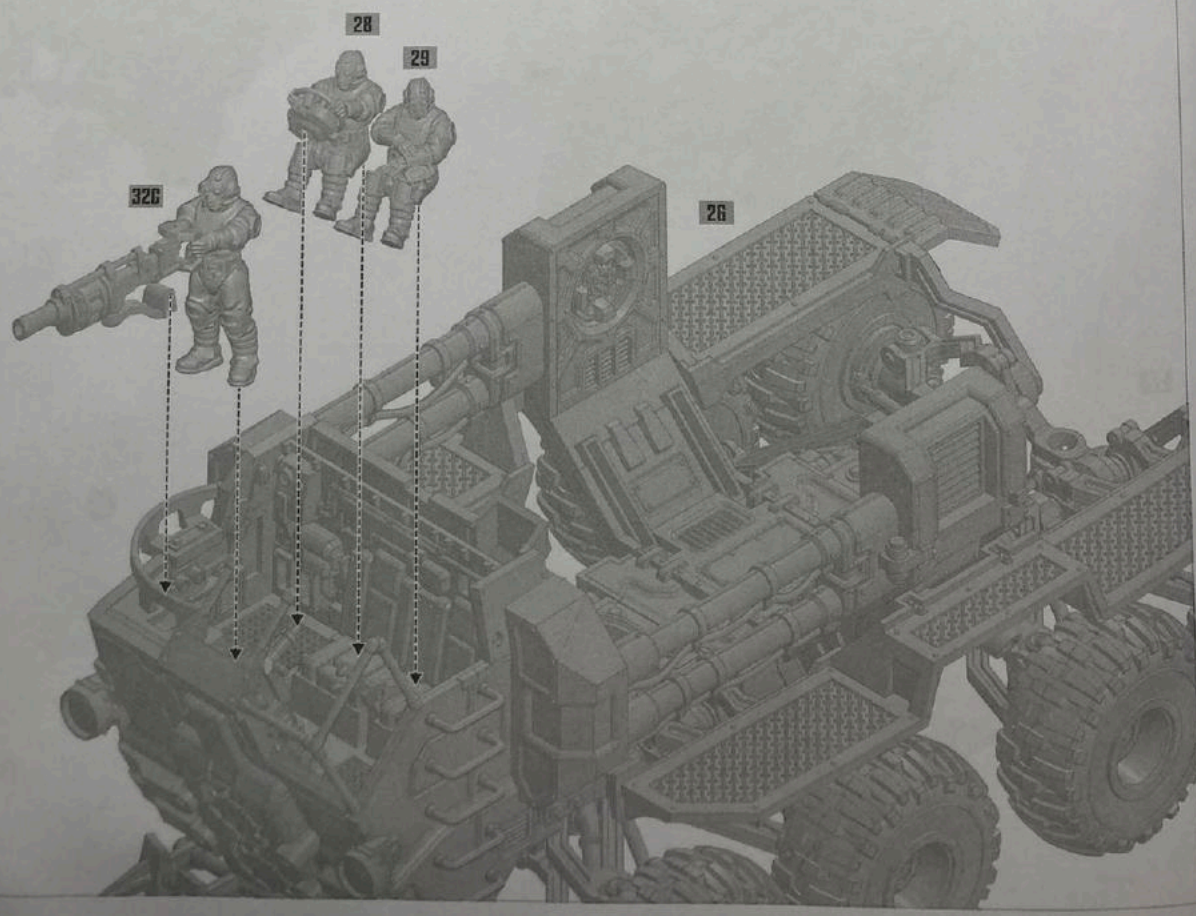

15

16

17

18

28

29

HEAVY STUBBER

GRENADE LAUNCHER

33

FLATBED OPTION

HEAVY STUBBER CLOSED HATCH VERSION

40

41 STORM BOLTER

42

44 ACCESSORIES OPTIONS EXAMPLES