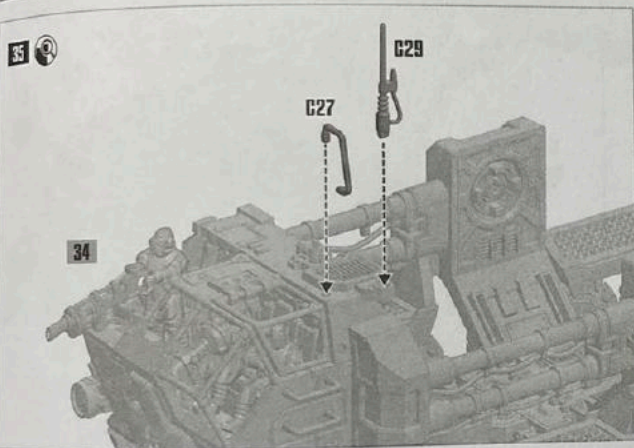

33

FLATBED OPTION

HEAVY STUBBER CLOSED HATCH VERSION

40

41 STORM BOLTER

42

44 ACCESSORIES OPTIONS EXAMPLES