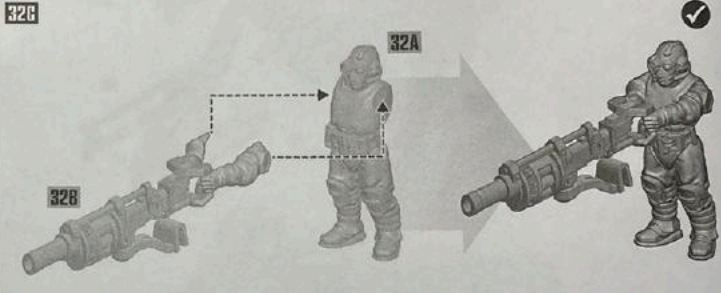

15

16

17

18

28

29

HEAVY STUBBER

GRENADE LAUNCHER

33

FLATBED OPTION

HEAVY STUBBER CLOSED HATCH VERSION

40

41 STORM BOLTER

42

44 ACCESSORIES OPTIONS EXAMPLES