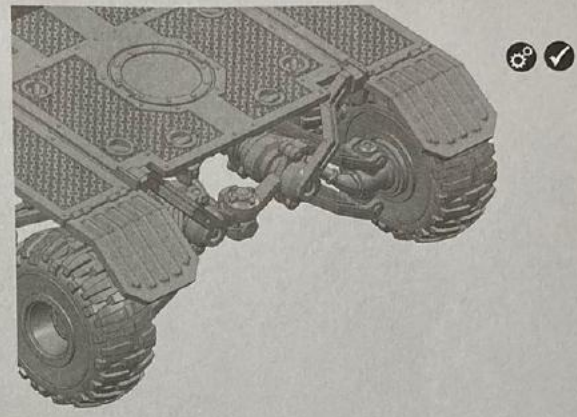

33

FLATBED OPTION

HEAVY STUBBER CLOSED HATCH VERSION

40

41 STORM BOLTER

42

44 ACCESSORIES OPTIONS EXAMPLES