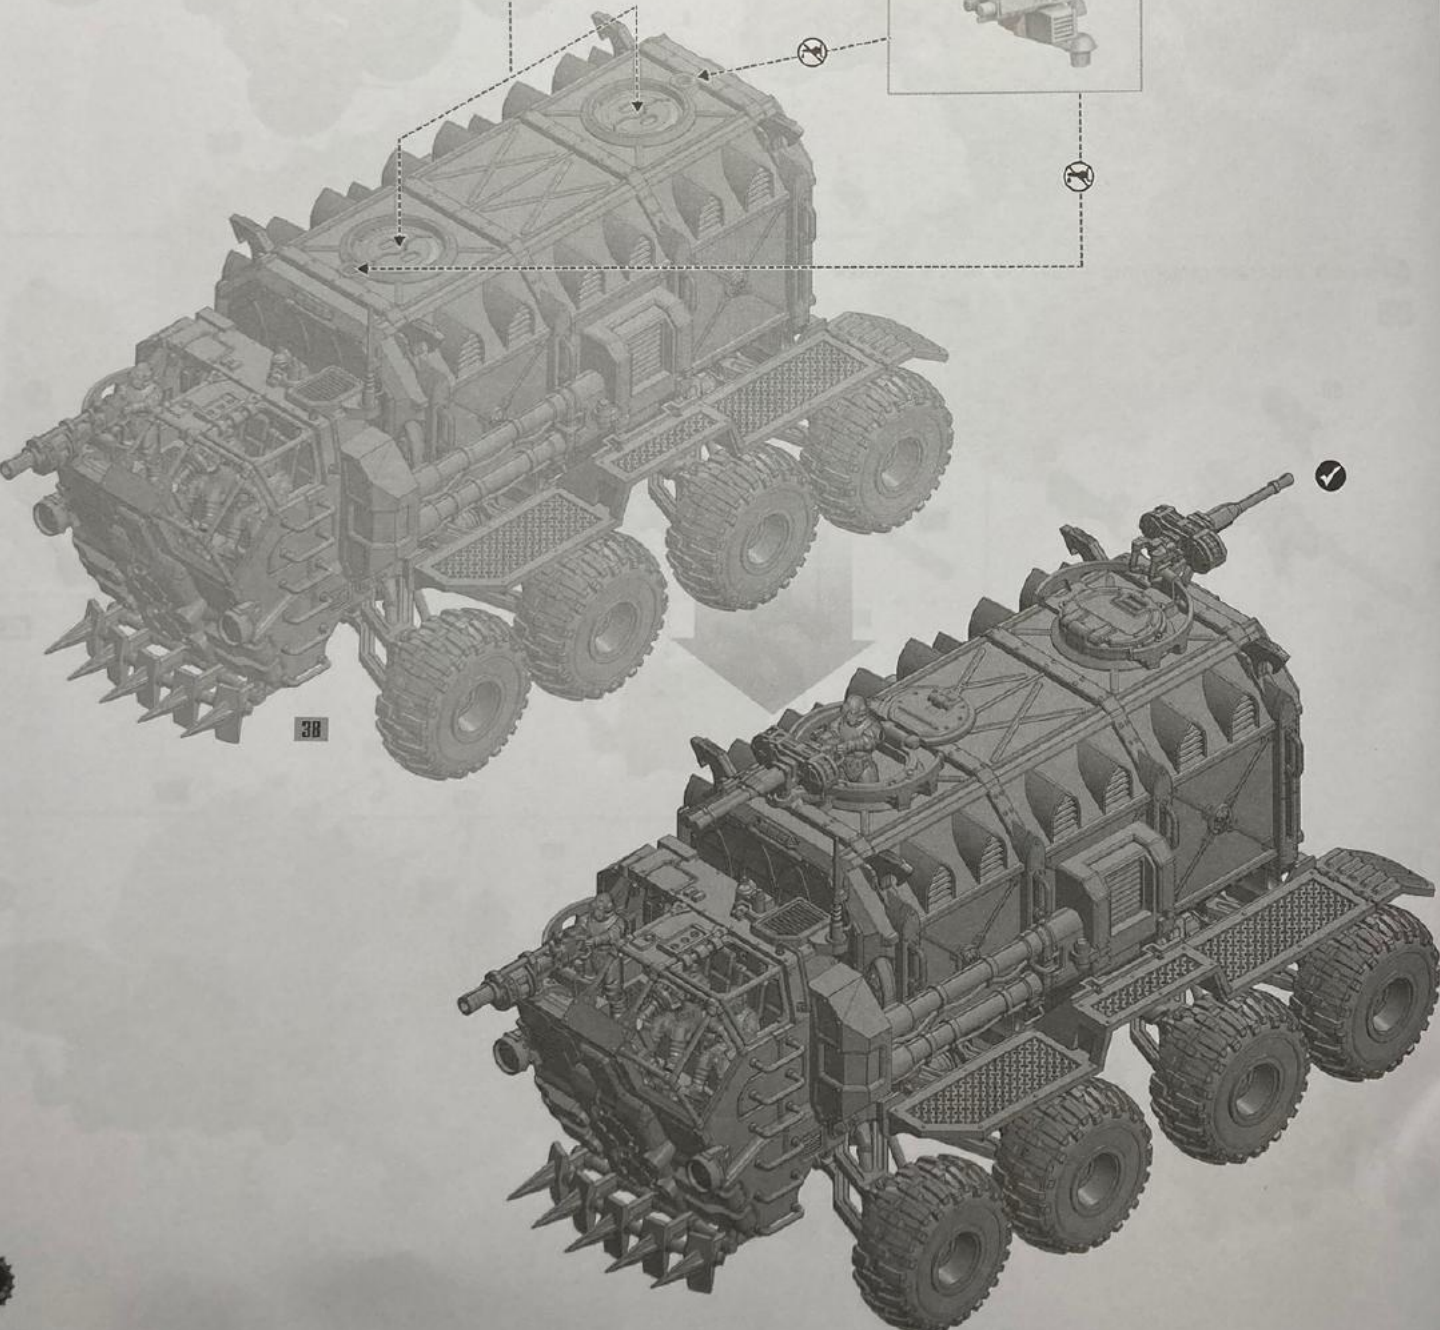

33

FLATBED OPTION

HEAVY STUBBER CLOSED HATCH VERSION

40

41 STORM BOLTER

42

44 ACCESSORIES OPTIONS EXAMPLES