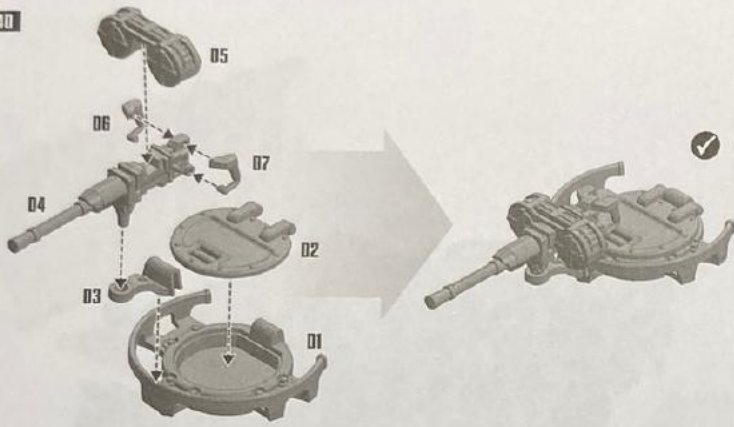

33

FLATBED OPTION

HEAVY STUBBER CLOSED HATCH VERSION

40

41 STORM BOLTER

42

44 ACCESSORIES OPTIONS EXAMPLES