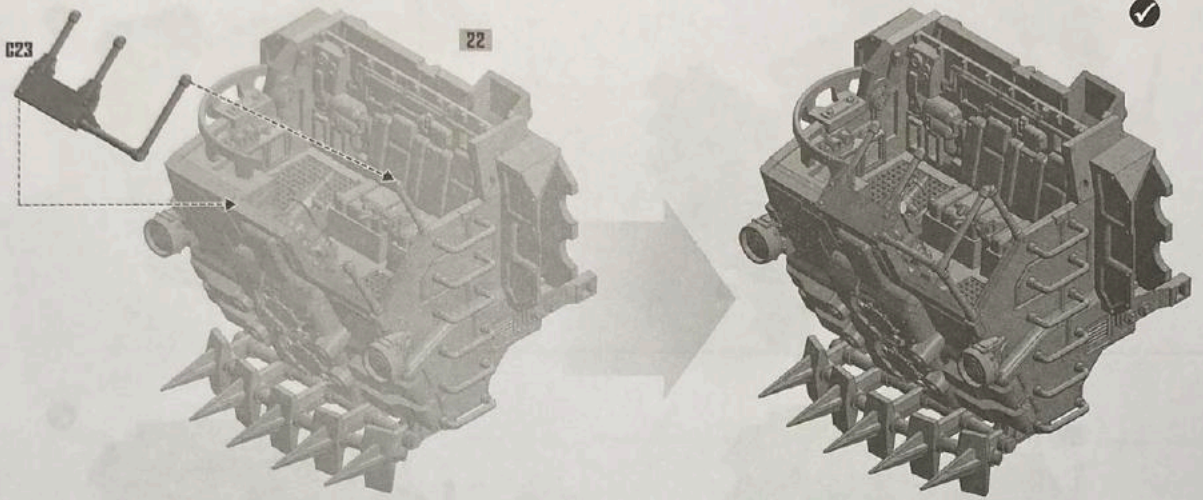

15

16

17

18

28

29

HEAVY STUBBER

GRENADE LAUNCHER

33

FLATBED OPTION

HEAVY STUBBER CLOSED HATCH VERSION

40

41 STORM BOLTER

42

44 ACCESSORIES OPTIONS EXAMPLES