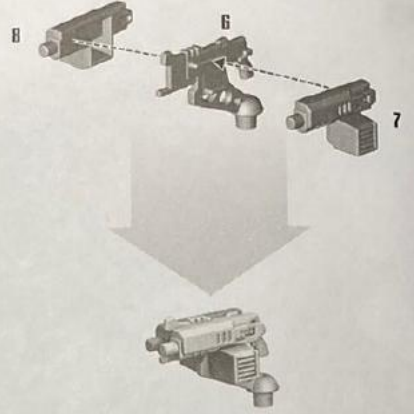

33

FLATBED OPTION

HEAVY STUBBER CLOSED HATCH VERSION

40

41 STORM BOLTER

42

44 ACCESSORIES OPTIONS EXAMPLES