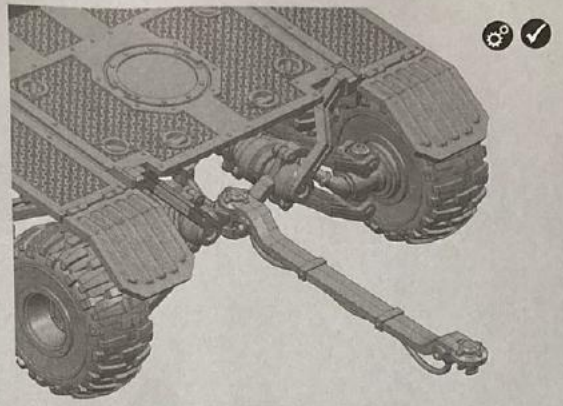

33

FLATBED OPTION

HEAVY STUBBER CLOSED HATCH VERSION

40

41 STORM BOLTER

42

44 ACCESSORIES OPTIONS EXAMPLES