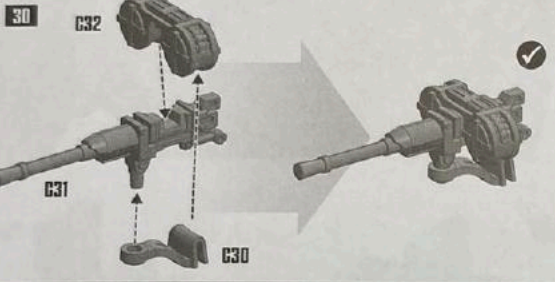

15

16

17

18

28

29

HEAVY STUBBER

GRENADE LAUNCHER

33

FLATBED OPTION

HEAVY STUBBER CLOSED HATCH VERSION

40

41 STORM BOLTER

42

44 ACCESSORIES OPTIONS EXAMPLES