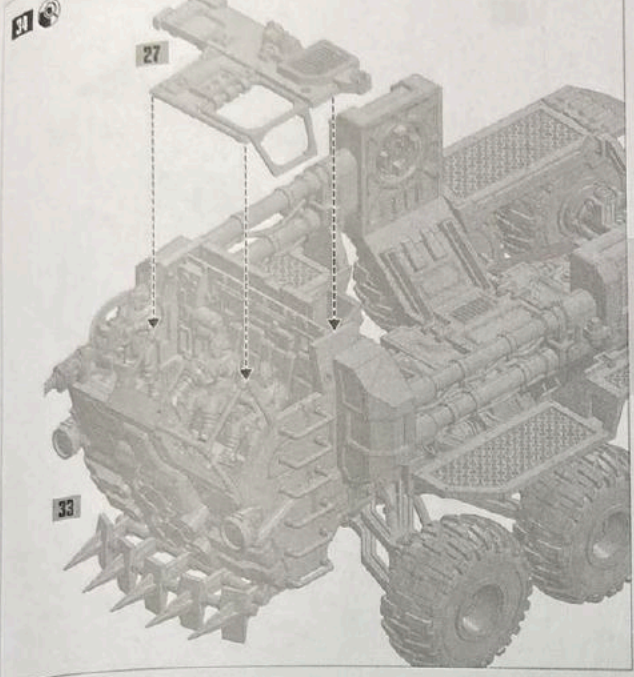

15

16

17

18

28

29

HEAVY STUBBER

GRENADE LAUNCHER

33

FLATBED OPTION

HEAVY STUBBER CLOSED HATCH VERSION

40

41 STORM BOLTER

42

44 ACCESSORIES OPTIONS EXAMPLES