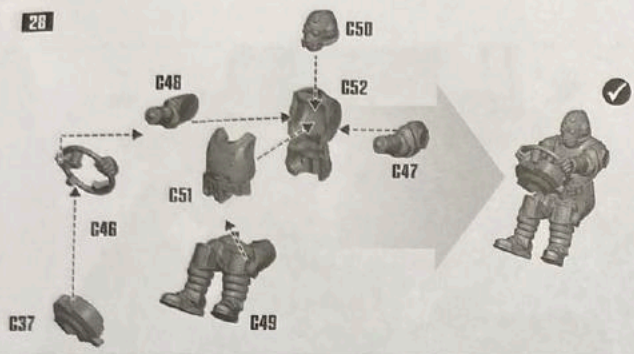

10

11A

11B

11C

12

13

14A

14B

15

16

17

18

28

29

HEAVY STUBBER

GRENADE LAUNCHER

33

FLATBED OPTION

HEAVY STUBBER CLOSED HATCH VERSION

40

41 STORM BOLTER

42

44 ACCESSORIES OPTIONS EXAMPLES