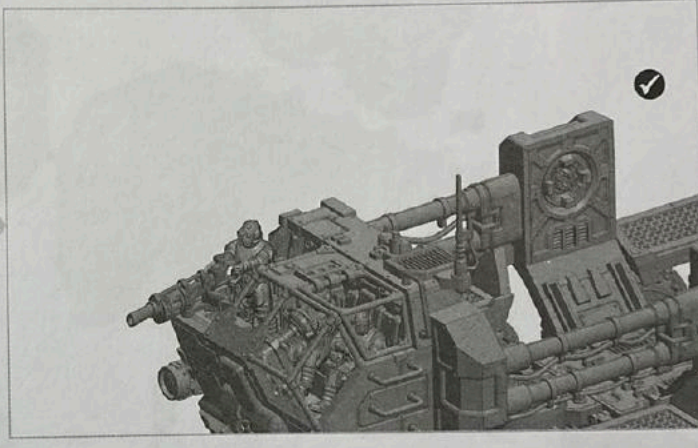

33

FLATBED OPTION

HEAVY STUBBER CLOSED HATCH VERSION

40

41 STORM BOLTER

42

44 ACCESSORIES OPTIONS EXAMPLES