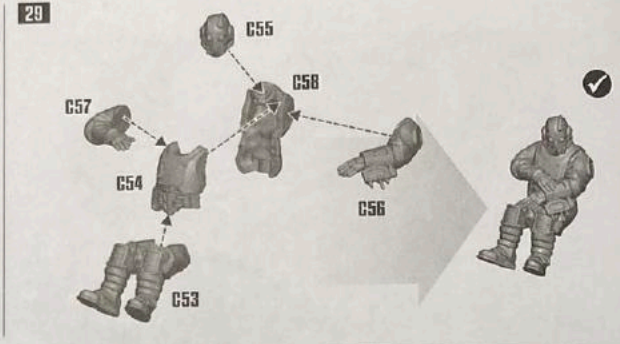

10

11A

11B

11C

12

13

14A

14B

15

16

17

18

28

29

HEAVY STUBBER

GRENADE LAUNCHER

33

FLATBED OPTION

HEAVY STUBBER CLOSED HATCH VERSION

40

41 STORM BOLTER

42

44 ACCESSORIES OPTIONS EXAMPLES