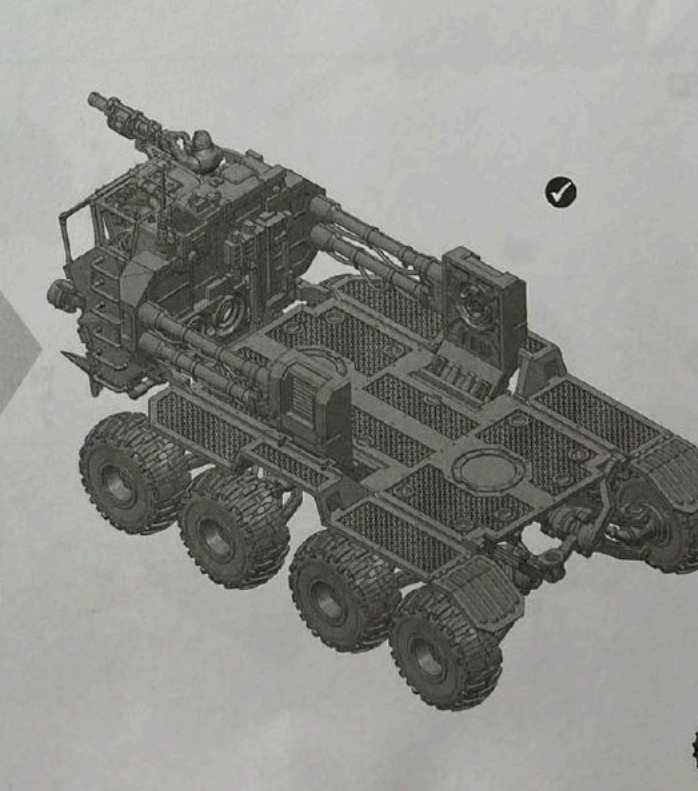

15

16

17

18

28

29

HEAVY STUBBER

GRENADE LAUNCHER

33

FLATBED OPTION

HEAVY STUBBER CLOSED HATCH VERSION

40

41 STORM BOLTER

42

44 ACCESSORIES OPTIONS EXAMPLES