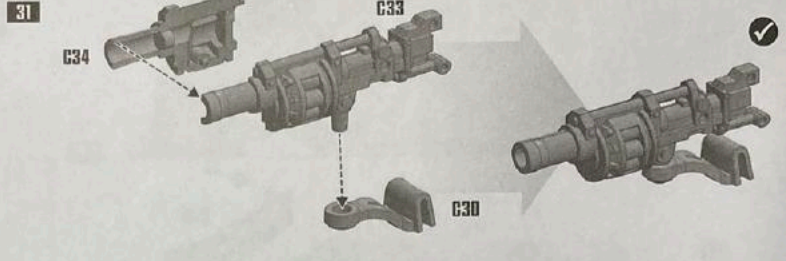

33

FLATBED OPTION

HEAVY STUBBER CLOSED HATCH VERSION

40

41 STORM BOLTER

42

44 ACCESSORIES OPTIONS EXAMPLES