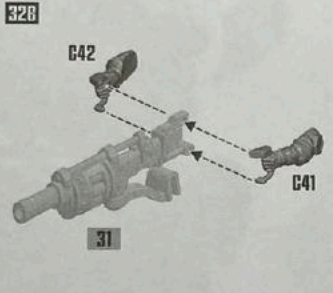

15

16

17

18

28

29

HEAVY STUBBER

GRENADE LAUNCHER

33

FLATBED OPTION

HEAVY STUBBER CLOSED HATCH VERSION

40

41 STORM BOLTER

42

44 ACCESSORIES OPTIONS EXAMPLES