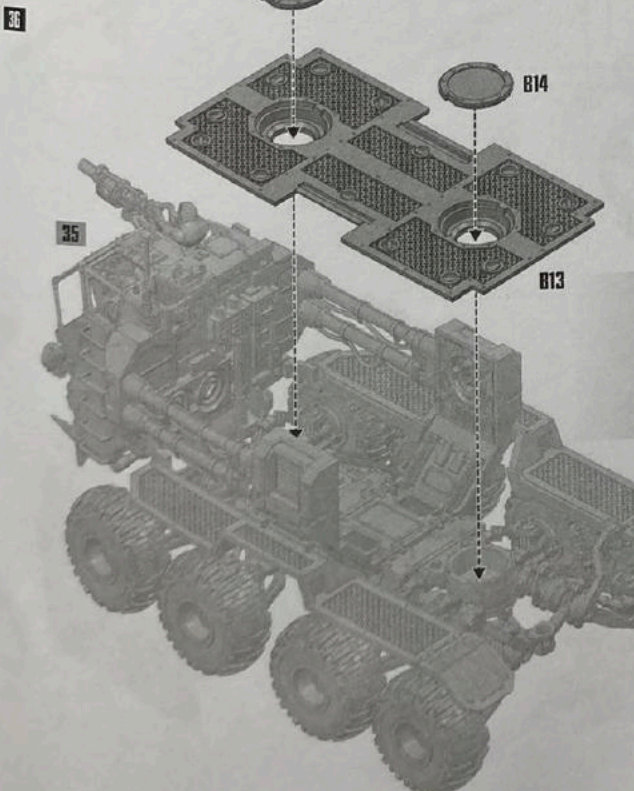

15

16

17

18

28

29

HEAVY STUBBER

GRENADE LAUNCHER

33

FLATBED OPTION

HEAVY STUBBER CLOSED HATCH VERSION

40

41 STORM BOLTER

42

44 ACCESSORIES OPTIONS EXAMPLES