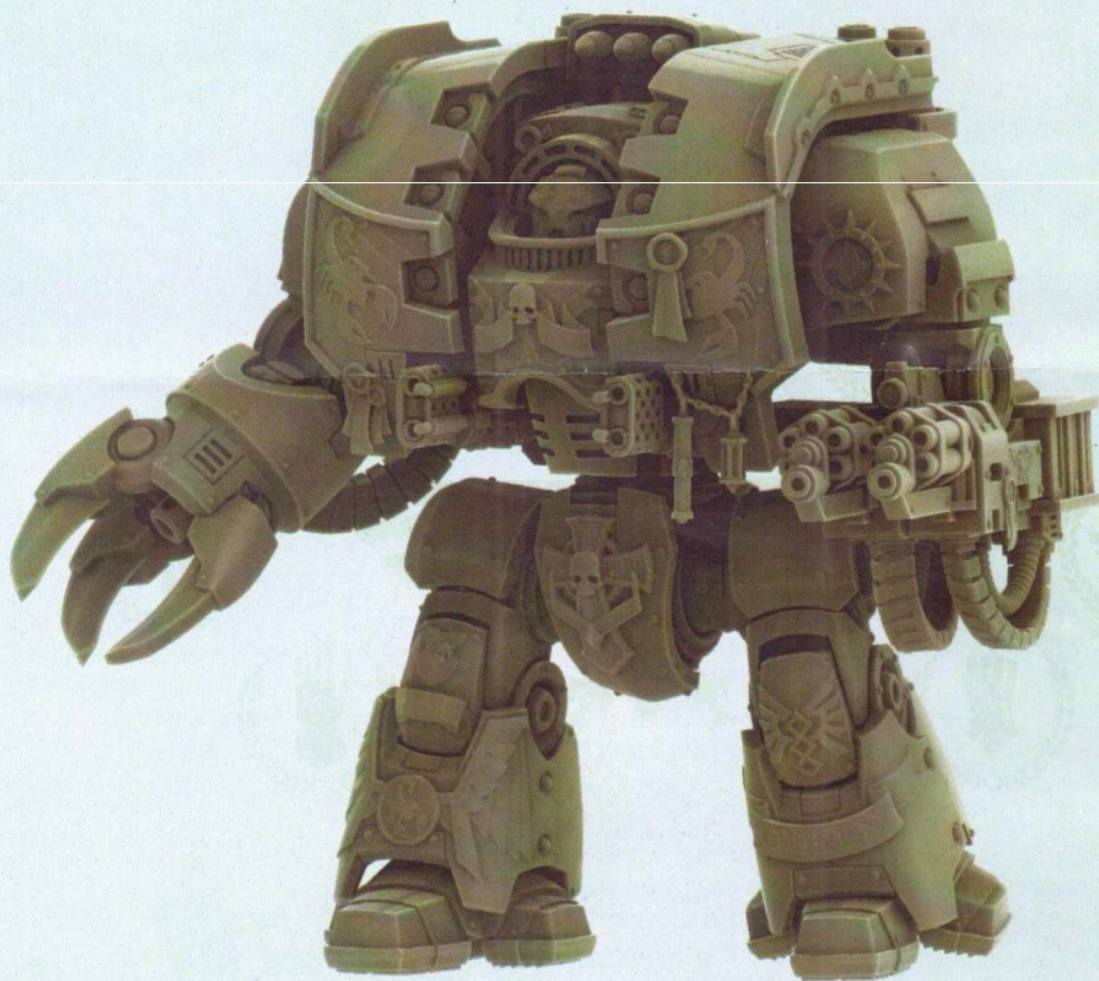

Free Downloads of Build Instructions,
Assembly Booklets & How To Guides

BuildInstructions.com

SPACE MARINES

CARAB CULLN THE RISEN

Carab Culln, the former Lord High Commander of the Red Scorpions Chapter, fell in battle against the Great Beast of Sarum. His remains were returned to the Chapter, and given the honour of being interred within the armoured shell of a Relic Leviathan Dreadnought. Within this blessed sarcophagus he continues to serve his Chapter from beyond the clutches of death.