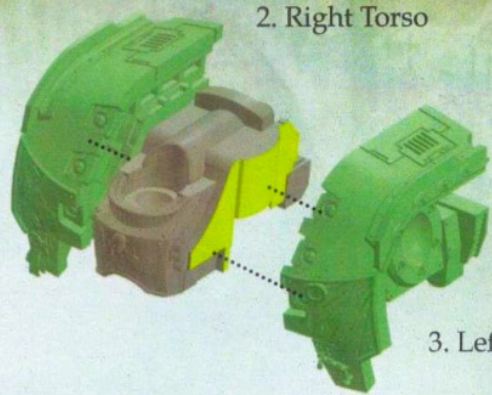

Assembly Legend

Parts for Assembly 

Glue Contact Area 

Optional Parts 

Note 

1

1. Sarcophagus

10. Engine

2

2. Right Torso

3. Left Torso

3

9. Right Exhaust

8. Left Exhaust

4

23. Right Heavy Flamer