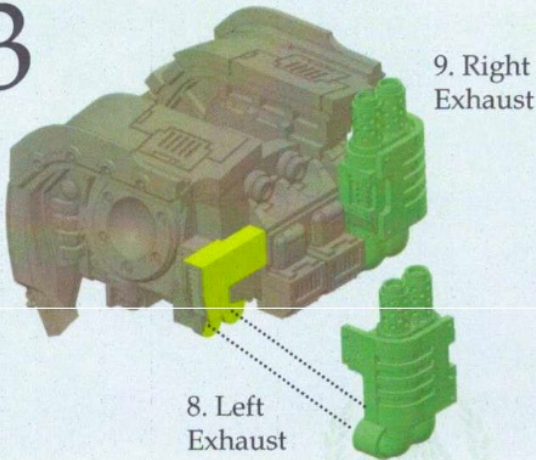

Assembly Legend

Parts for Assembly 

Glue Contact Area 

Optional Parts 

Note 

1

1. Sarcophagus

10. Engine

2

2. Right Torso

3. Left Torso

3

9. Right Exhaust

8. Left Exhaust

4

23. Right Heavy Flamer