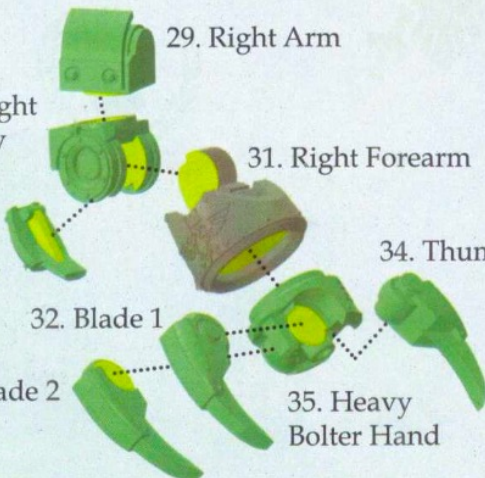

38. Honorific

39. Relic

12

25. Assault Cannon Mount

28. Right Assault Cannon
27. Left Assault Cannon

13

Tarsus Scorpii Assembly

29. Right Arm

30. Right Elbow

31. Right Forearm

37. Elbow Guard

32. Blade 1

34. Thumb Blade

33. Blade 2

35. Heavy Bolter Hand

14

24. Left Shoulder Vent

36. Ammo Feed

games-workshop.com

© Copyright Games Workshop Limited 2017. All rights reserved.

www.forgeworld.co.uk

forge World