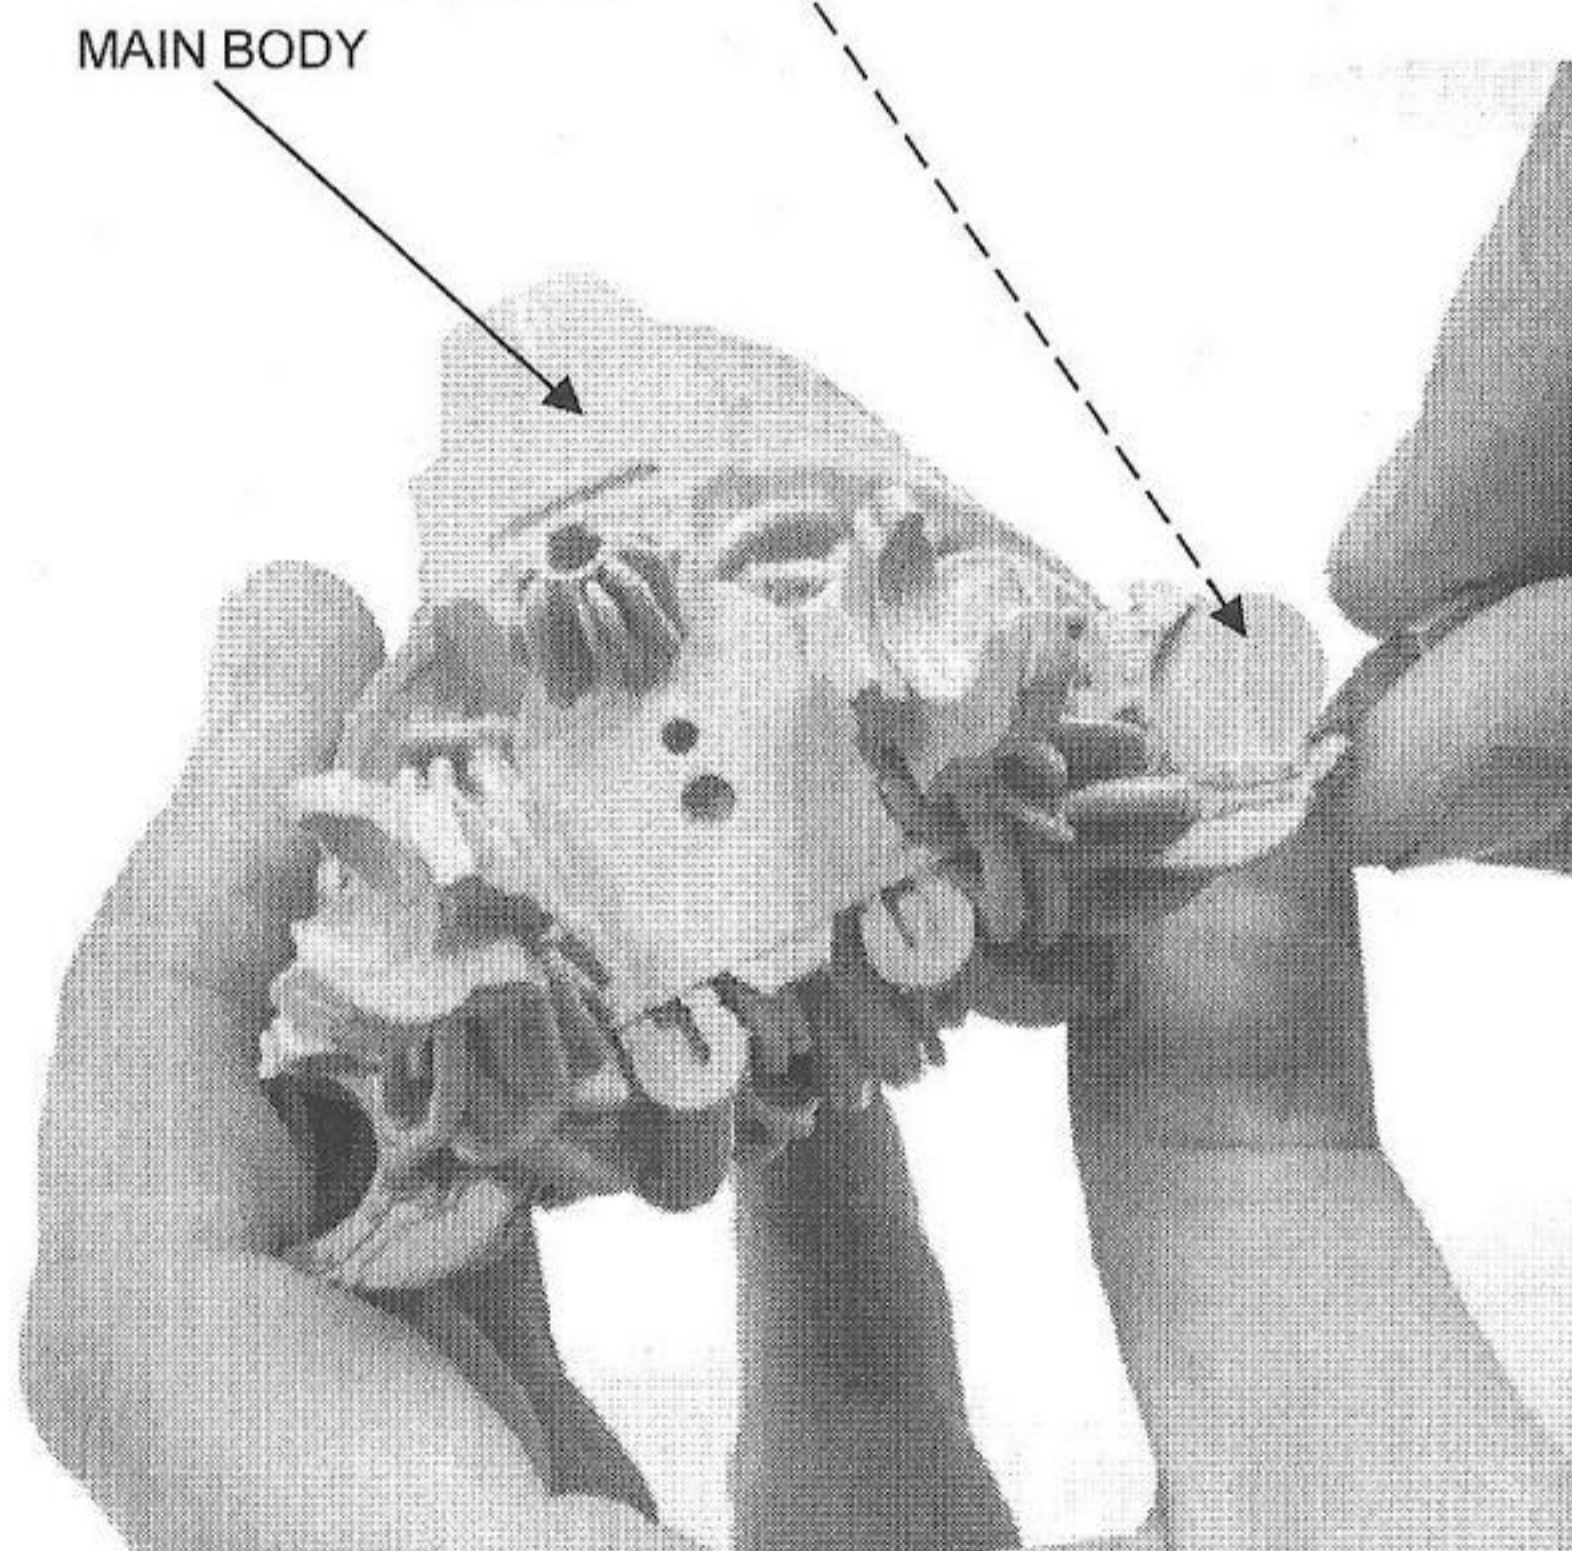

This kit contains all the pieces required to build the Brass Scorpion.  
To glue the resin pieces either together or to plastic components use Citadel  
Super Glue.

NOTE: We have cast this conversion kit using the most advanced techniques  
and the best quality resin, but due to the nature of the casting process your  
model may contain very slight air bubbles. These can easily be filled with  
model filler or super glue. Any slight warpage of thin parts can easily be  
corrected by immersing the part in hot tap water for about 1 minute then  
carefully bending it back into shape.

NOTE: Layer the Armour Plates starting with the smallest (ARMOUR PLATE 1) at the top of the tail and moving to the largest at the front.

NOTE: Attach the Claws and Legs to the Main Body's sockets as desired.