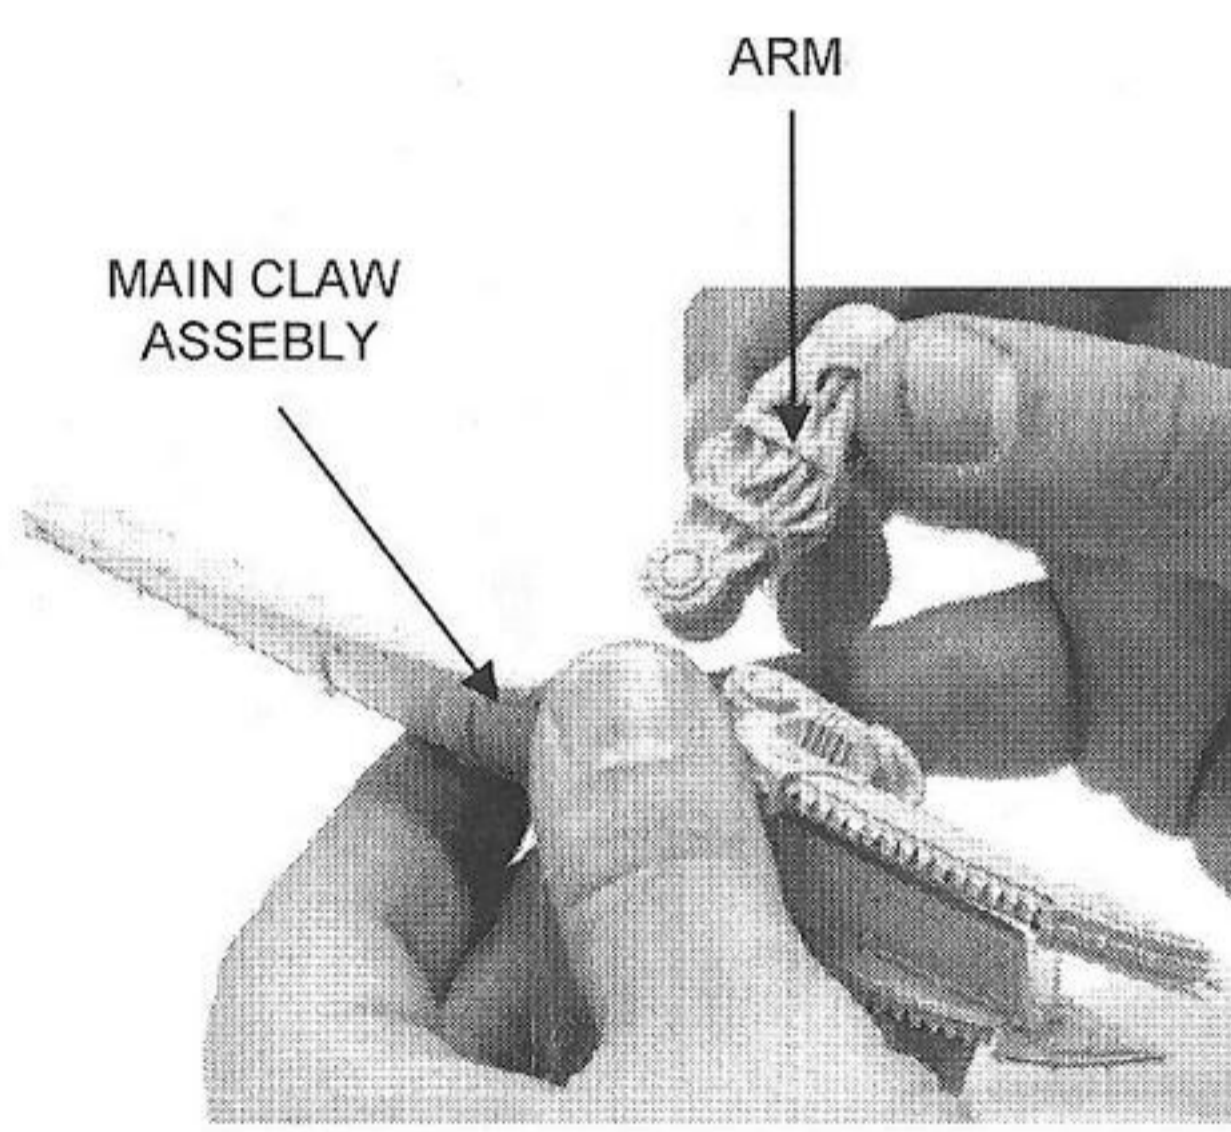

This kit contains all the pieces required to build the Brass Scorpion.  
To glue the resin pieces either together or to plastic components use Citadel  
Super Glue.

NOTE: We have cast this conversion kit using the most advanced techniques  
and the best quality resin, but due to the nature of the casting process your  
model may contain very slight air bubbles. These can easily be filled with  
model filler or super glue. Any slight warpage of thin parts can easily be  
corrected by immersing the part in hot tap water for about 1 minute then  
carefully bending it back into shape.

#### THIS IS NOT A TOY

Not suitable for children under 15 years of age.

WARNING: Resin dust can be harmful if inhaled. Always wear a dust  
mask or respirator when sanding or sawing resin parts.

NOTE: Carefully remove shims from the Main Body's leg sockets

NOTE: Layer the Armour Plates starting with the smallest (ARMOUR PLATE 1) at the top of the tail and moving to the largest at the front.

NOTE: Attach the Claws and Legs to the Main Body's sockets as desired.