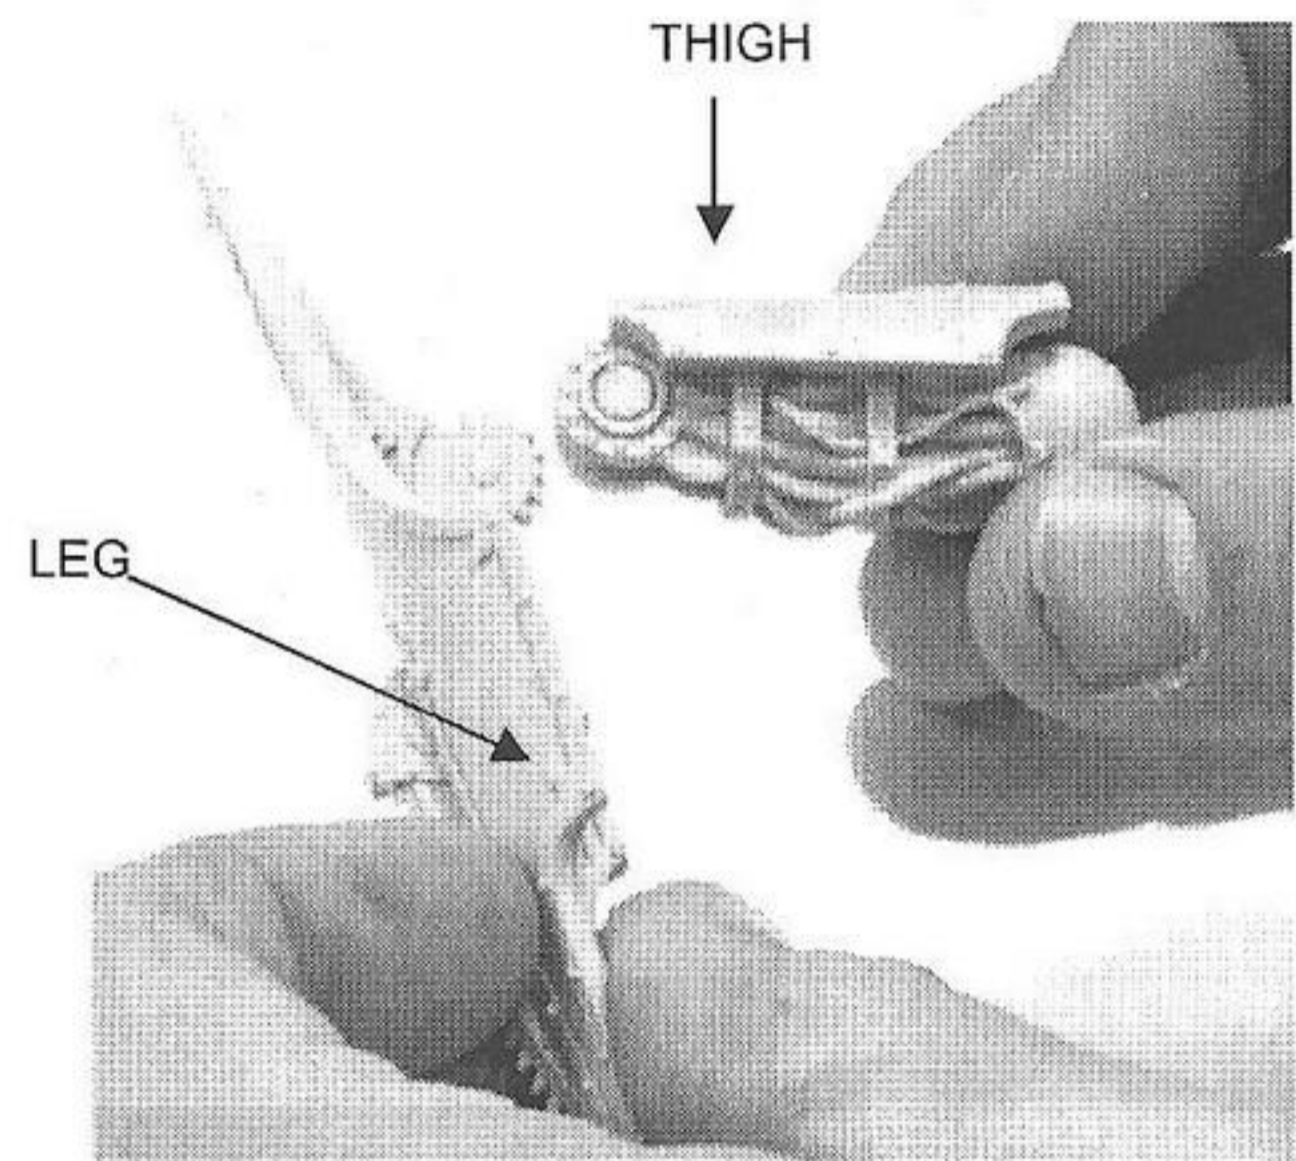

This kit contains all the pieces required to build the Brass Scorpion.  
To glue the resin pieces either together or to plastic components use Citadel  
Super Glue.

NOTE: We have cast this conversion kit using the most advanced techniques  
and the best quality resin, but due to the nature of the casting process your  
model may contain very slight air bubbles. These can easily be filled with  
model filler or super glue. Any slight warpage of thin parts can easily be  
corrected by immersing the part in hot tap water for about 1 minute then  
carefully bending it back into shape.

#### THIS IS NOT A TOY

Not suitable for children under 15 years of age.

WARNING: Resin dust can be harmful if inhaled. Always wear a dust  
mask or respirator when sanding or sawing resin parts.

NOTE: Carefully remove shims from the Main Body's leg sockets

NOTE: Layer the Armour Plates starting with the smallest (ARMOUR PLATE 1) at the top of the tail and moving to the largest at the front.

NOTE: Attach the Claws and Legs to the Main Body's sockets as desired.