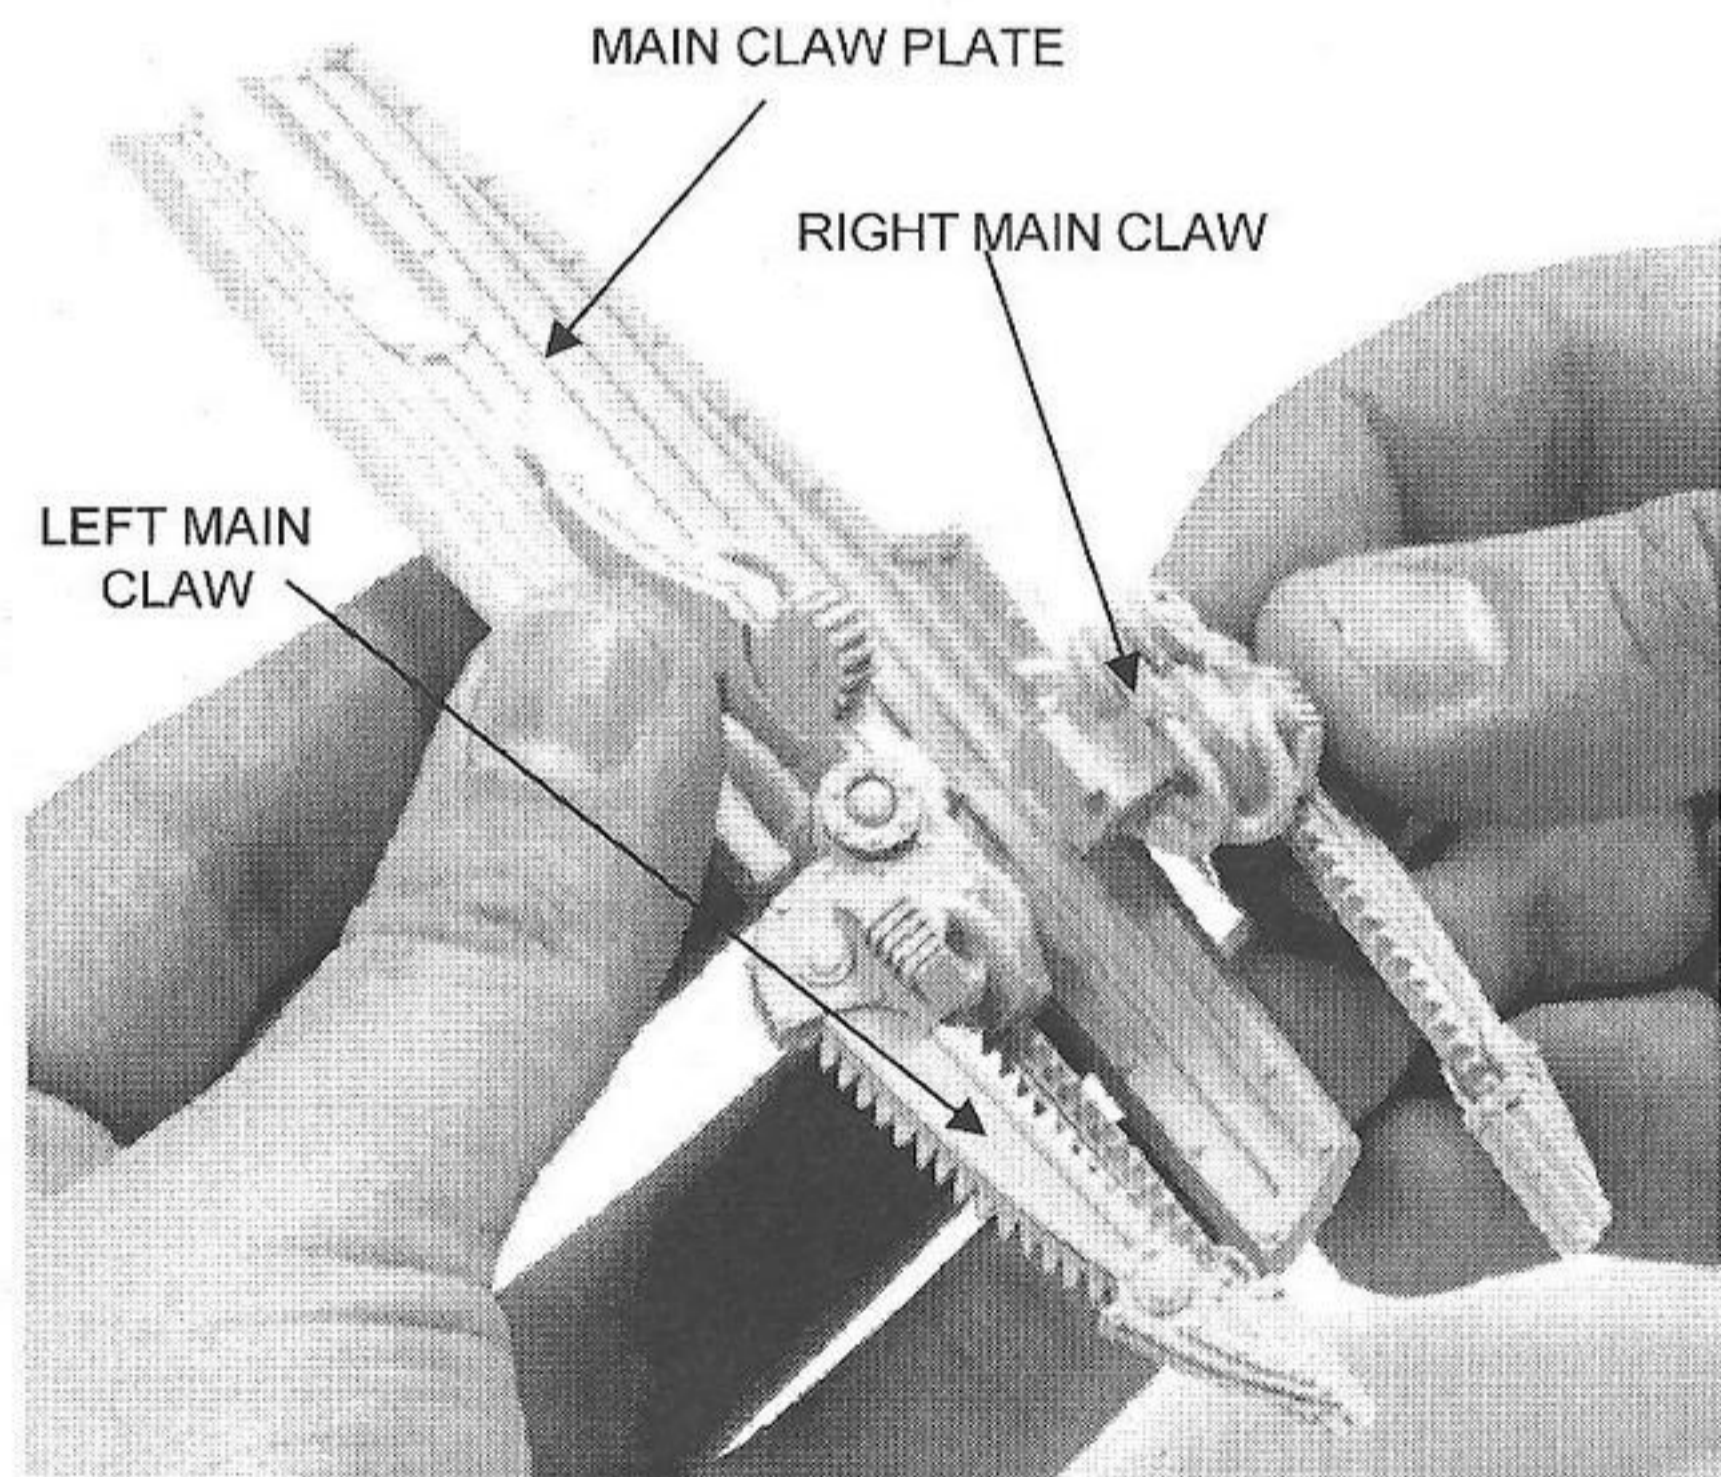

#### THIS IS NOT A TOY

Not suitable for children under 15 years of age.

WARNING: Resin dust can be harmful if inhaled. Always wear a dust  
mask or respirator when sanding or sawing resin parts.

NOTE: Carefully remove shims from the Main Body's leg sockets

NOTE: Layer the Armour Plates starting with the smallest (ARMOUR PLATE 1) at the top of the tail and moving to the largest at the front.

NOTE: Attach the Claws and Legs to the Main Body's sockets as desired.