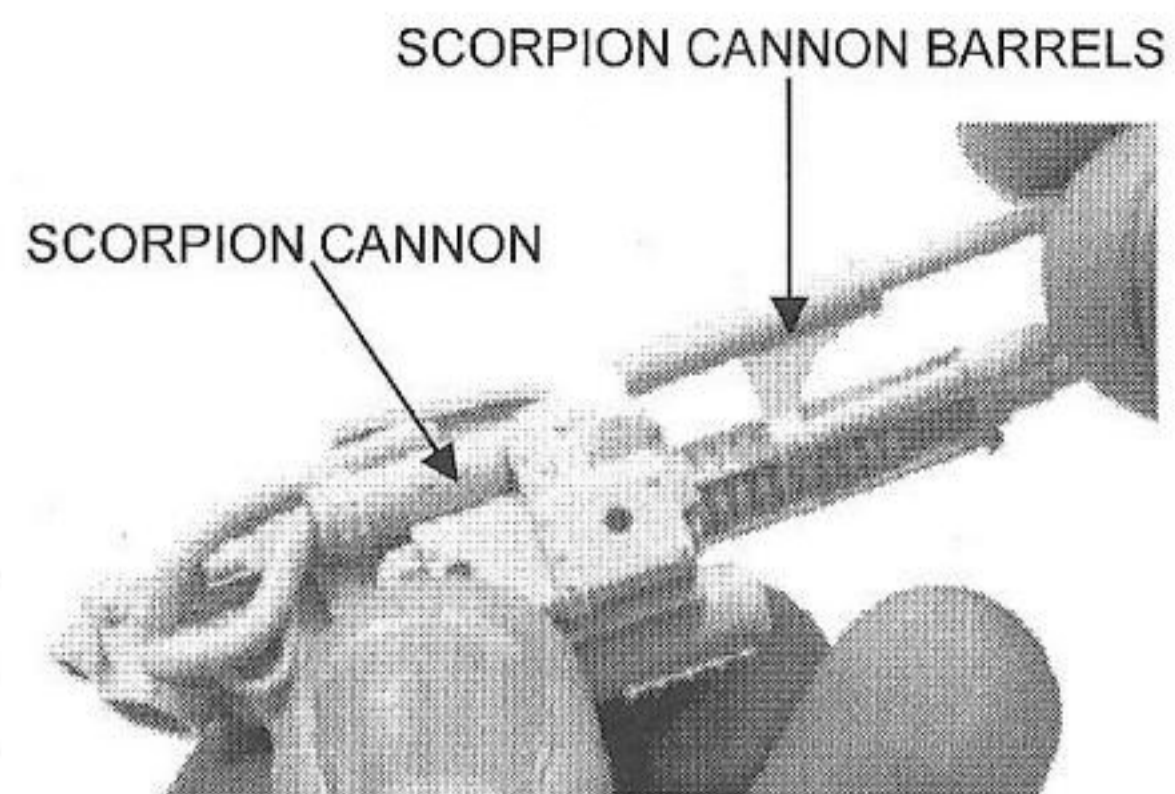

NOTE: Carefully remove shims from the Main Body's leg sockets