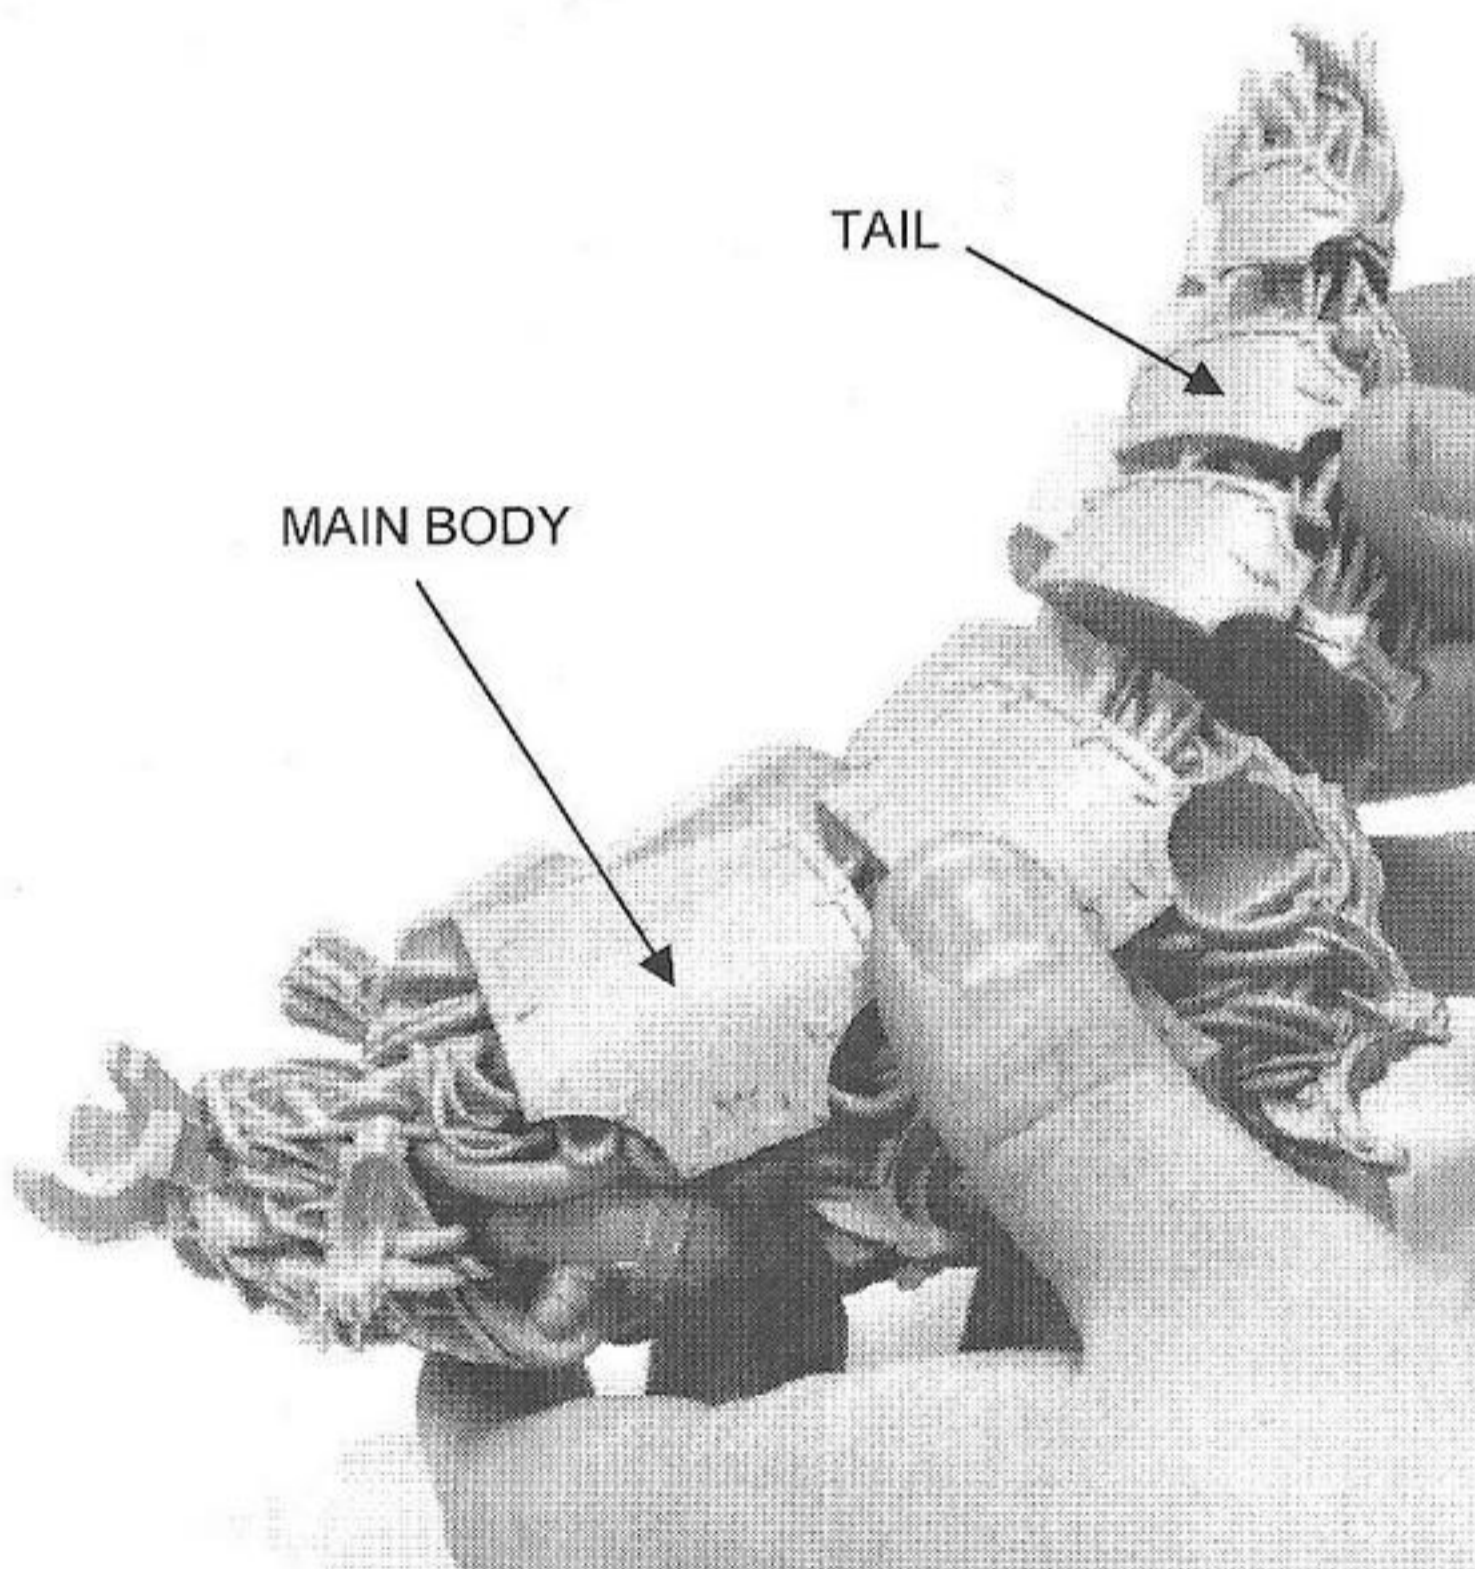

NOTE: Carefully remove shims from the Main Body's leg sockets