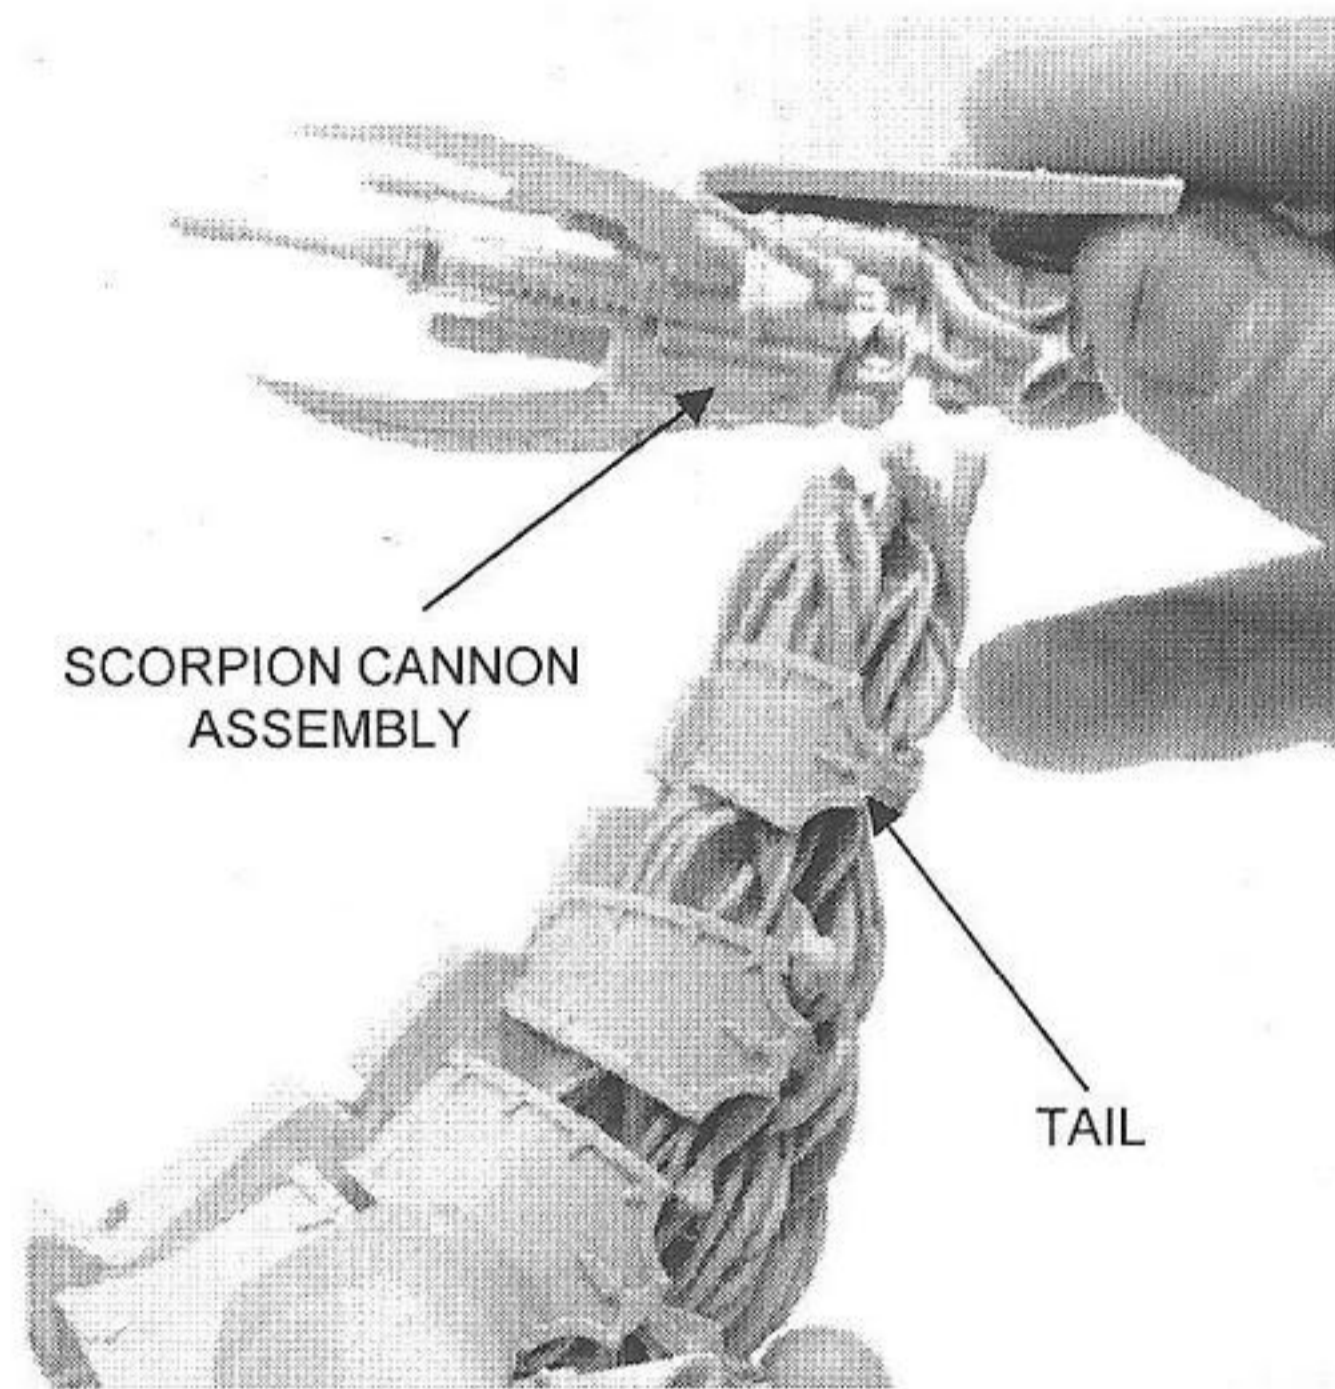

#### THIS IS NOT A TOY

Not suitable for children under 15 years of age.

WARNING: Resin dust can be harmful if inhaled. Always wear a dust  
mask or respirator when sanding or sawing resin parts.

NOTE: Carefully remove shims from the Main Body's leg sockets

NOTE: Layer the Armour Plates starting with the smallest (ARMOUR PLATE 1) at the top of the tail and moving to the largest at the front.

NOTE: Attach the Claws and Legs to the Main Body's sockets as desired.