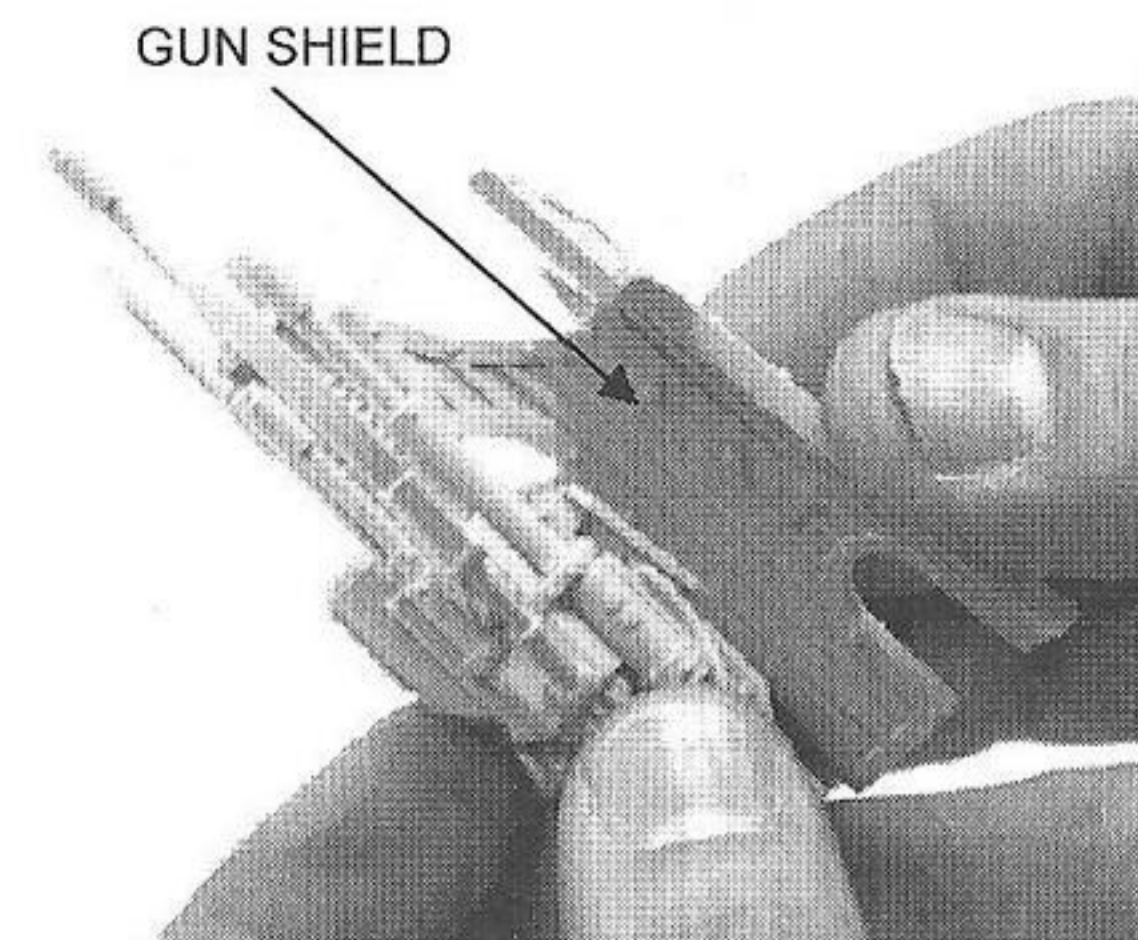

NOTE: Carefully remove shims from the Main Body's leg sockets