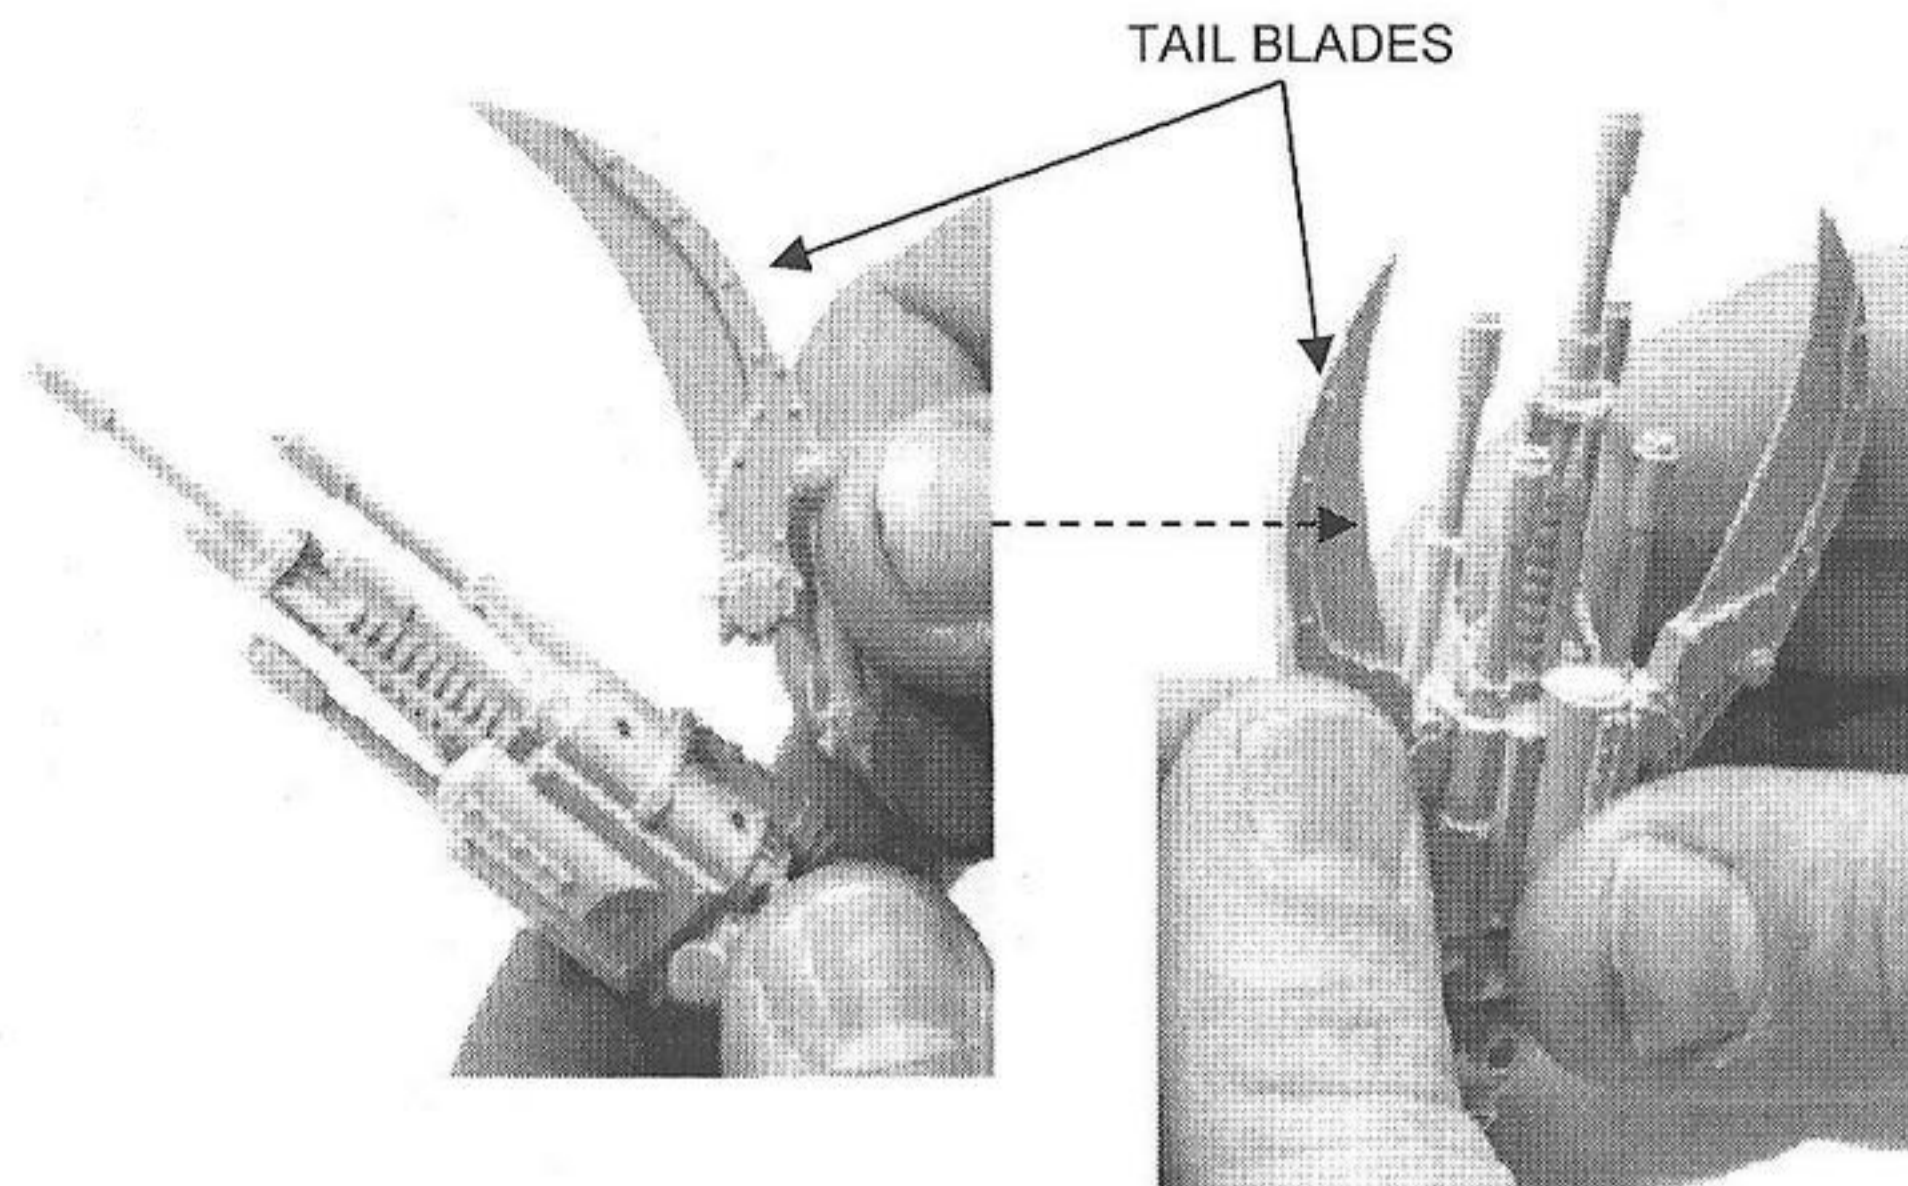

NOTE: Carefully remove shims from the Main Body's leg sockets