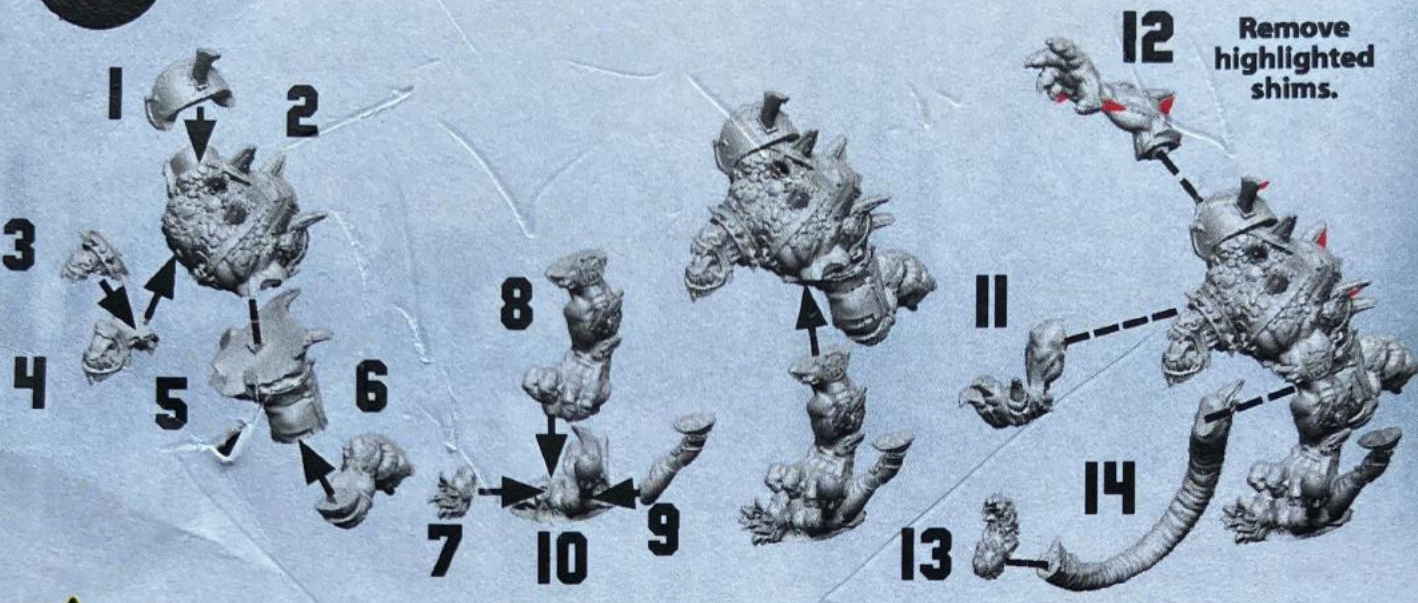

vehicles, weapons and characters are either ® or TM and/or © Games Workshop Limited. All Rights Reserved.

15+

⚠ This is not a toy. **WARNING:** Avoid breathing dust. Harmful. • Dies ist kein Spielzeug. **WARNUNG:** Keinen Staub einatmen. Gesundheitsschädlich. • Ceci n'est pas un jouet. **AVERTISSEMENT :** évitez de respirer la poussière. Nocif. • Este artículo no es un juguete. **ADVERTENCIA:** evite inhalar el polvo del lijado. Puede ser nocivo. • Non è un giocattolo. **ATTENZIONE:** evitare l'inalazione della polvere. È dannosa. • Detta är inte en leksak. **VARNING:** Undvik att andas in damm. Skadligt. • Dit is geen speelgoed. **WAARSCHUWING:** stof niet inademen. Schadelijk. • Produkt nie jest zabawką. **OSTRZEŻENIE:** Należy unikać wdychania pyłu. Szkodliwy dla zdrowia. • Dette er ikke et legetøj. **ADVARSEL:** Undgå at indånde støvet. Skadeligt. • Tämä ei ole lelu. **VAROITUS:** Vältä pölyn hengittämistä. Haitallista. • Dette er ikke en leke. **ADVARSEL:** Unngå å puste inn støv – det kan være skadelig. • Isto não é um brinquedo. **AVISO:** Evite inalar o pó. Prejudicial. • Aceasta nu este o jucărie. **AVERTISMENT:** Evitați inspirarea prafului. Dăunător. • Toto není hračka. **VAROVÁNÍ:** Vyvarujte se dýchání prachu. Škodí zdraví. • Þetta er ekki leikfang. **VIÐVÖRUN:** forðist að anda að ykkur ryk. Skaðlegt. • Toto nie je hračka. **VAROVANIE:** Vyvarujte sa dýchaniu prachu. Škodí zdraviu. • Ši nav rotaļlieta. **BRĪDINĀJUMS:** Izvairieties ieelpot putekļus. Kaitīgs. • これはおもちゃではありません。警告：粉じんは有害ですので、吸い込まないように気をつけてください。• 这不是玩具。警告：避免吸入粉尘。对身体有害。• 本品并非玩具。警告：避免吸入粉尘。对身体有害。

Please retain packaging for future reference.
Veuillez conserver cet emballage pour référence.
Conserve esta caja para cualquier referencia.
Verpackung bitte zur späteren Referenz aufbewahren.
Conserva la confezione per riferimenti futuri.
パッケージは、将来の参考のためにお取り置きください。

Manufactured by:
Games Workshop Limited, Willow Road, Nottingham, NG7 2WS, UK