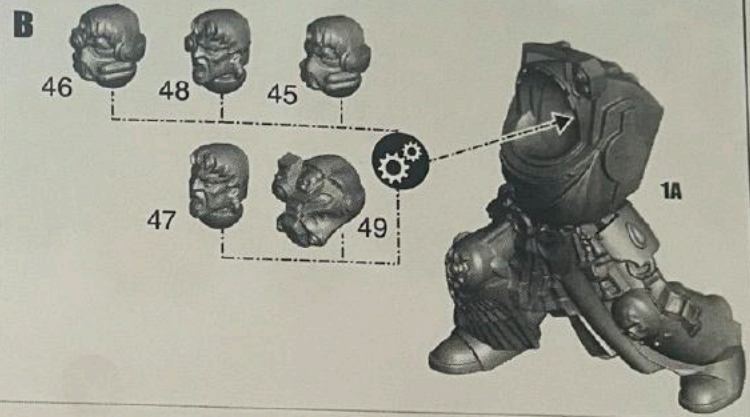

TERMINATOR ASSAULT SQUAD WITH THUNDER HAMMERS & STORM SHIELDS

1 TERMINATOR SERGEANT ASSEMBLY • ASSEMBLAGE DU SERGENT TERMINATOR • MONTAJE DEL TERMINATOR SERGEANT
ZUSAMMENBAU DES TERMINATOR SERGEANTS • ASSEMBLAGGIO DEL TERMINATOR SERGEANT