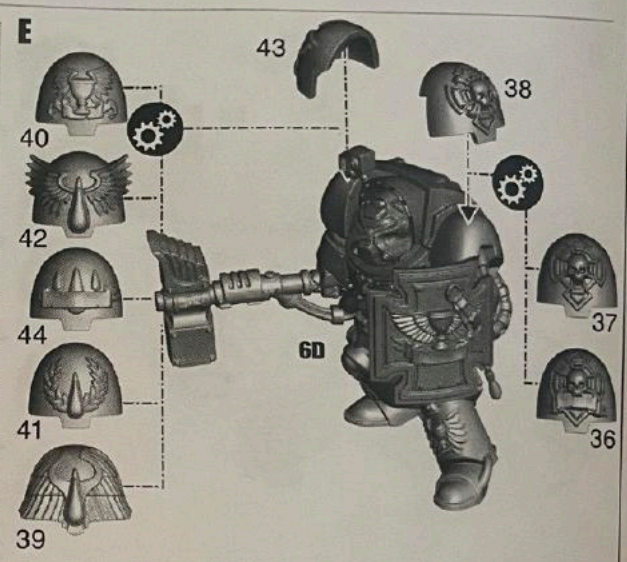

# TERMINATOR ASSAULT SQUAD WITH LIGHTNING CLAWS