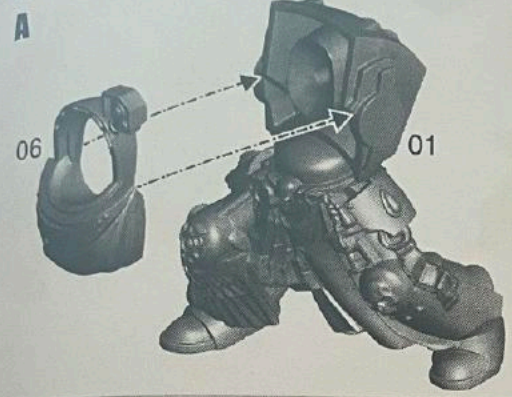

TERMINATOR ASSAULT SQUAD WITH THUNDER HAMMERS & STORM SHIELDS

1 TERMINATOR SERGEANT ASSEMBLY • ASSEMBLAGE DU SERGENT TERMINATOR • MONTAJE DEL TERMINATOR SERGEANT
ZUSAMMENBAU DES TERMINATOR SERGEANTS • ASSEMBLAGGIO DEL TERMINATOR SERGEANT