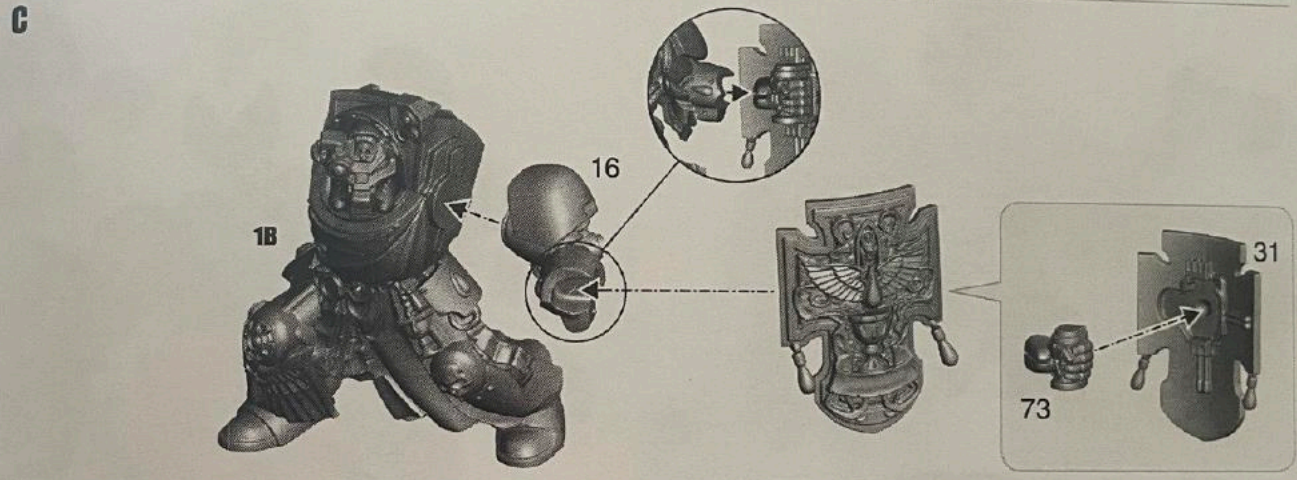

TERMINATOR ASSAULT SQUAD WITH THUNDER HAMMERS & STORM SHIELDS

1 TERMINATOR SERGEANT ASSEMBLY • ASSEMBLAGE DU SERGENT TERMINATOR • MONTAJE DEL TERMINATOR SERGEANT
ZUSAMMENBAU DES TERMINATOR SERGEANTS • ASSEMBLAGGIO DEL TERMINATOR SERGEANT