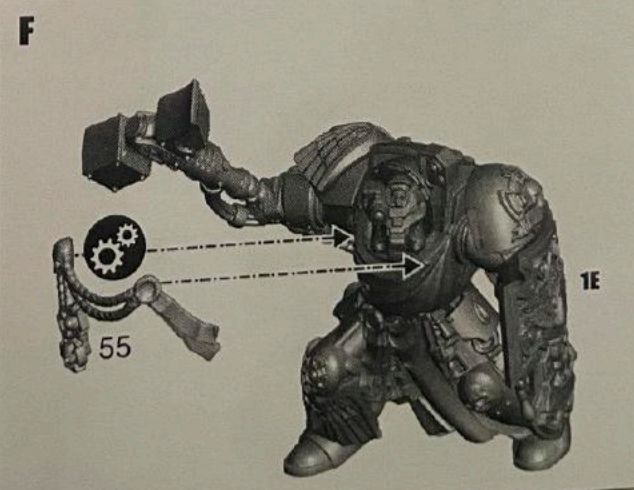

TERMINATOR ASSAULT SQUAD WITH THUNDER HAMMERS & STORM SHIELDS

1 TERMINATOR SERGEANT ASSEMBLY • ASSEMBLAGE DU SERGENT TERMINATOR • MONTAJE DEL TERMINATOR SERGEANT
ZUSAMMENBAU DES TERMINATOR SERGEANTS • ASSEMBLAGGIO DEL TERMINATOR SERGEANT