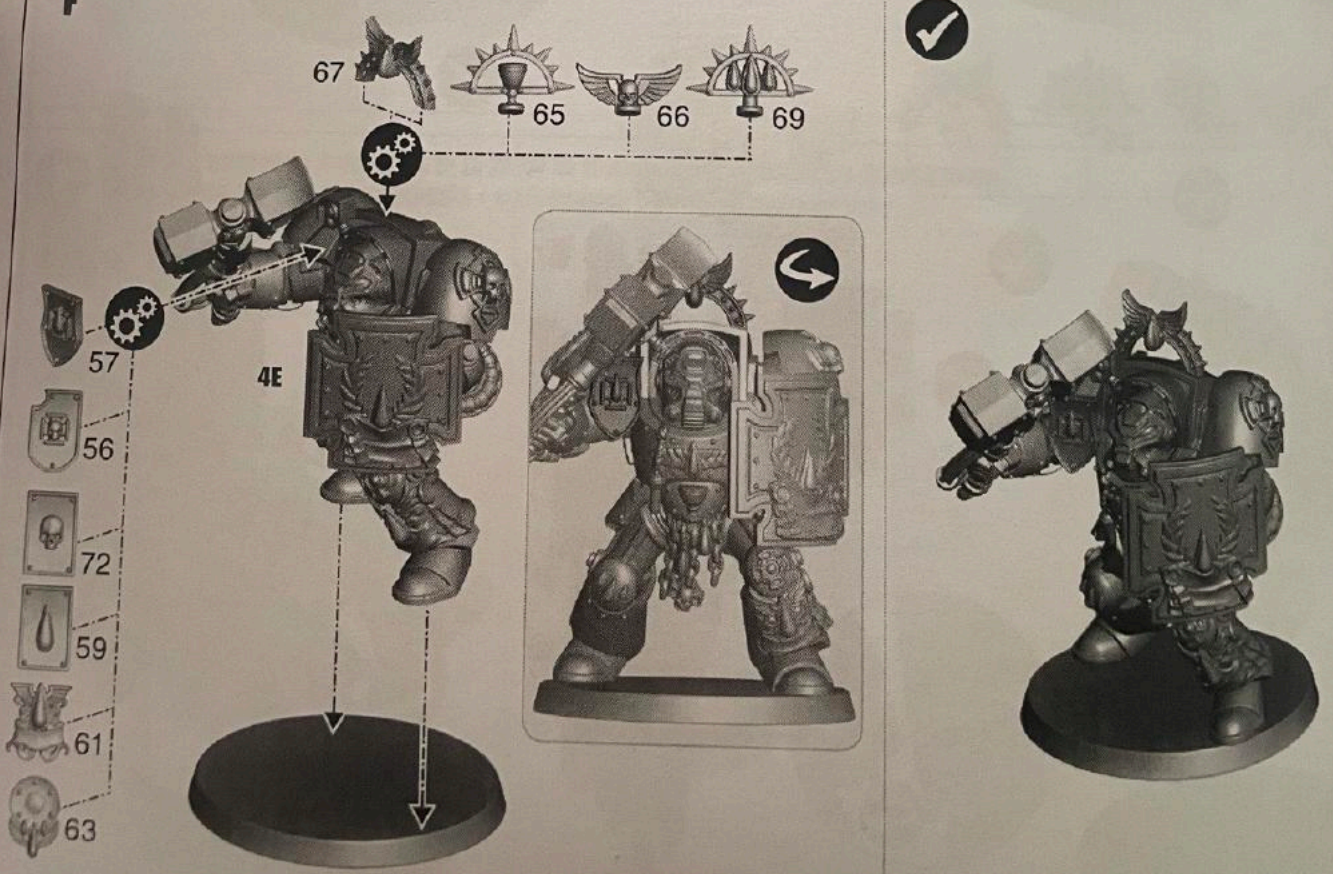

4

TERMINATOR 1 ASSEMBLY • ASSEMBLAGE DU TERMINATOR 1 • MONTAJE DEL TERMINATOR 1
ZUSAMMENBAU TERMINATOR 1 • ASSEMBLAGGIO DEL TERMINATOR 1

A

B

C

D

E

F