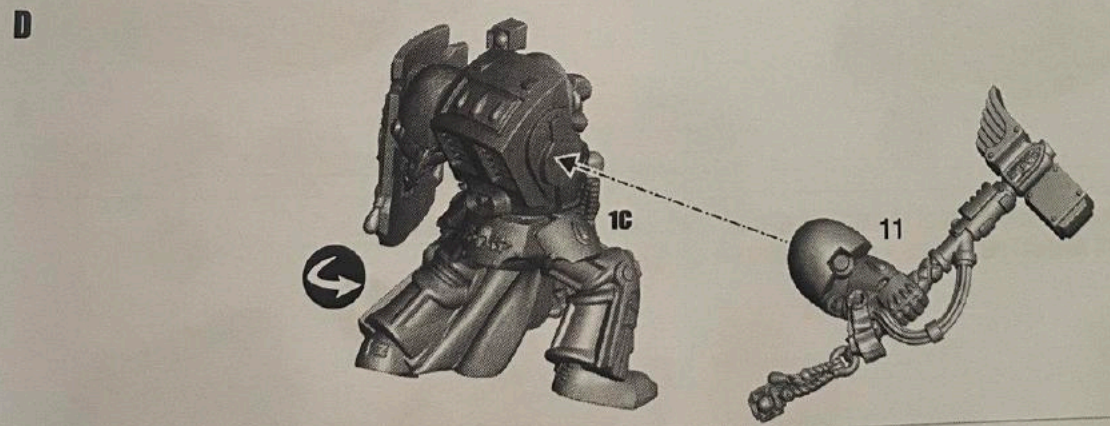

TERMINATOR ASSAULT SQUAD WITH THUNDER HAMMERS & STORM SHIELDS

1 TERMINATOR SERGEANT ASSEMBLY • ASSEMBLAGE DU SERGENT TERMINATOR • MONTAJE DEL TERMINATOR SERGEANT
ZUSAMMENBAU DES TERMINATOR SERGEANTS • ASSEMBLAGGIO DEL TERMINATOR SERGEANT