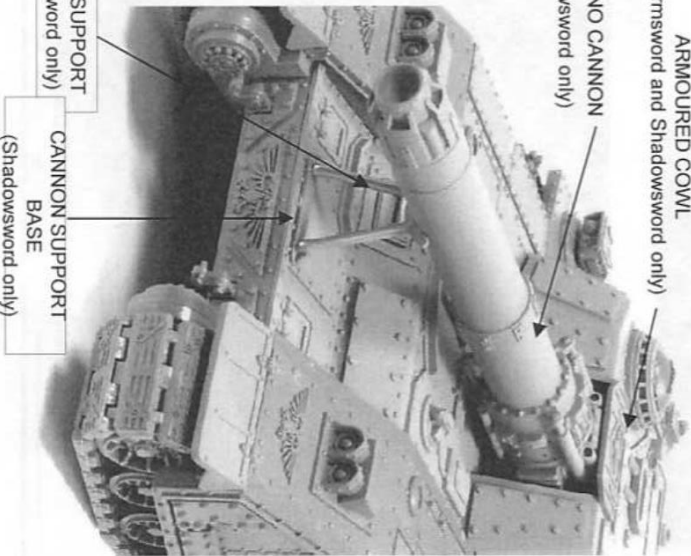

ARMORED COWL
(Stormsword and Shadowword only)

VOLCANO CANNON
(Shadowword only)

CANNON SUPPORT
(Shadowword only)

CANNON SUPPORT
BASE
(Shadowword only)