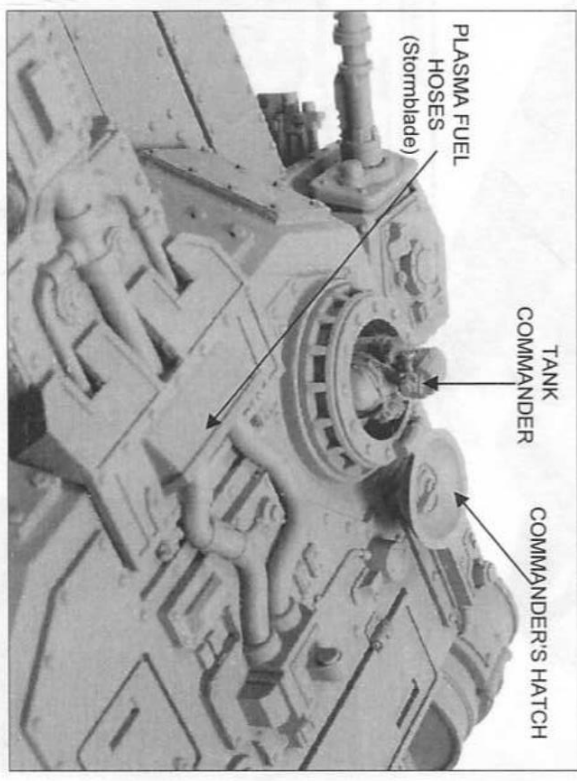

EXHAUSTS

REAR MUDGUARD

ENGINE COVERS

REAR HULL

PLASMA BLASTGUN (Stormblade)

DRIVER'S HATCH

FRONT MUDGUARD

PLASMA FUEL HOSES (Stormblade)