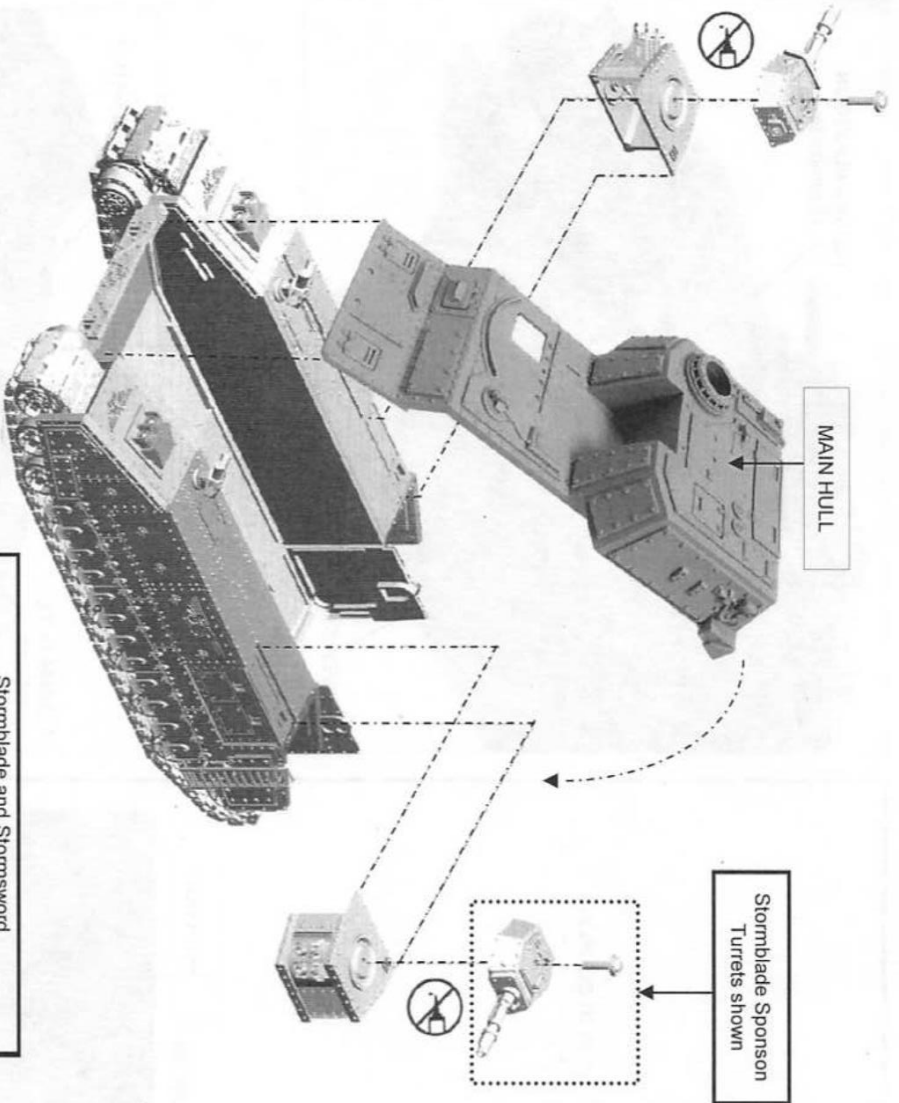

Stormblade and Stormsword

ARMORED COWL
(Stormsword and Shadowword only)

VOLCANO CANNON
(Shadowword only)