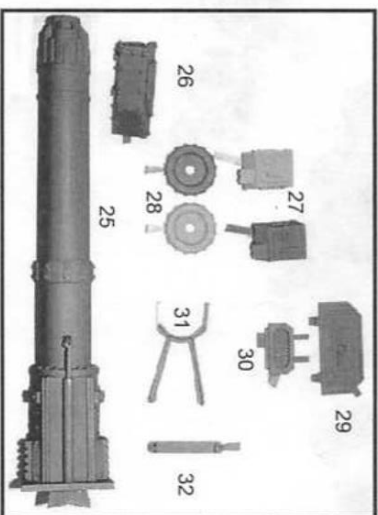

Free Downloads of Build Instructions,
Assembly Booklets & How To Guides

BuildInstructions.com

IMPERIAN ARMOUR

TM

ARKURIAN SUPER HEAVY TANKS

Product Codes: 99590105327 to 99590105329

COMPONENTS LIST

1. MAIN HULL
2. REAR HULL
3. LEFT POWER COUPLING
4. RIGHT POWER COUPLING
5. EXHAUSTS (x2)
6. REAR MUDGUARDS (x2)
7. ENGINE COVERS (x2)
8. FUEL DRUMS (x2)
9. DRIVER'S HATCH
10. COMMANDER'S HATCH
11. TANK COMMANDER
12. FRONT MUDGUARDS (x2)

- #### SHADOWSWORD COMPONENTS
25. VOLCANO CANNON
 26. SEARCHLIGHT
 27. TARGETTERS (x2)
 28. TARGETTER MOUNTS (x2)
 29. ARMOURRED COWL
 30. VENT
 31. CANNON SUPPORT
 32. CANNON SUPPORT BASE

STORMSWORD COMPONENTS

This kit contains all the pieces required to build the Malcador model tank. To glue the resin pieces either together or to plastic components use Citadel Super Glue.

NOTE: We have cast this conversion kit using the most advanced techniques and the best quality resin, but due to the nature of the casting process your model may contain very slight air bubbles. These can easily be filled with model filler or super glue. Any slight warpage of thin parts can easily be corrected by immersing the part in hot tap water for about 1 minute then carefully bending it back into shape.