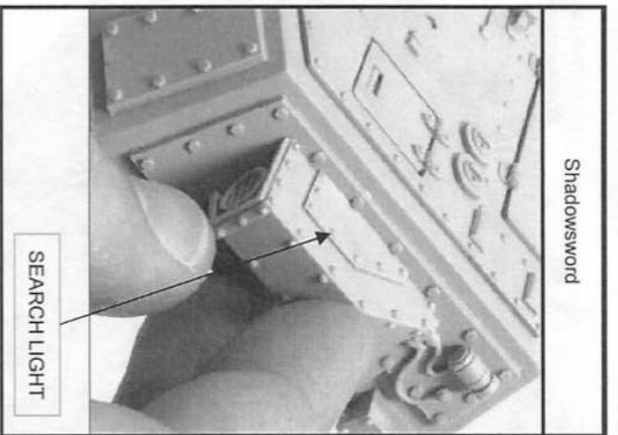

SEARCH LIGHT

Shadowword