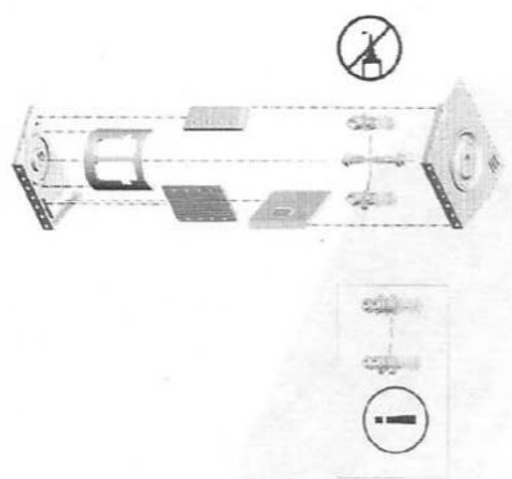

x2

Stormblade Sponson Turrets

x2

Stormsword Sponson Turrets

HEAVY FLAMER FUEL TANKS

HEAVY FLAMER MOUNT

HEAVY FLAMER