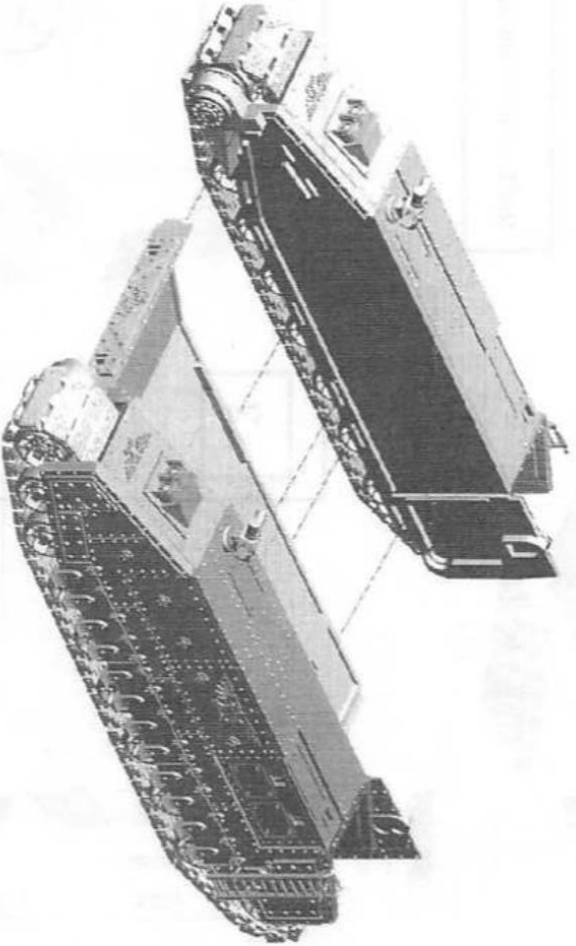

X2

Shadowword Sponson
Turrets