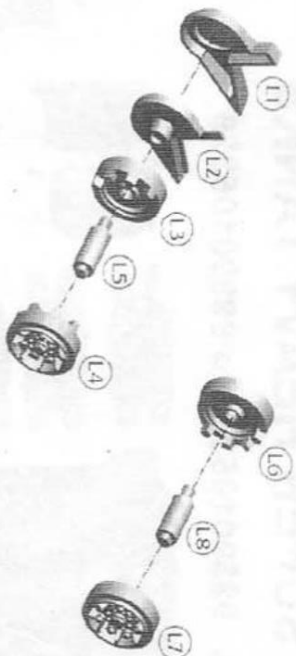

NOTE: Repeat for right hand wheel assembly using R1 to R10