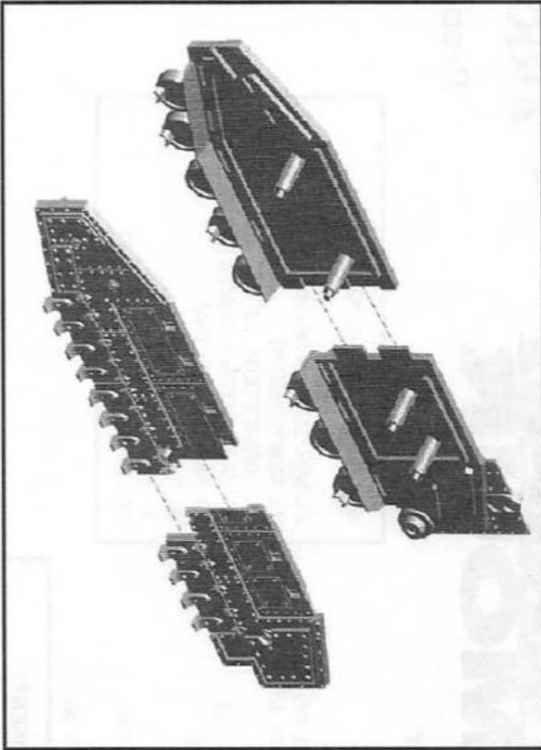

POWER COUPLING

PLASTIC COMPONENT FROM BANEBLADE SPRUE