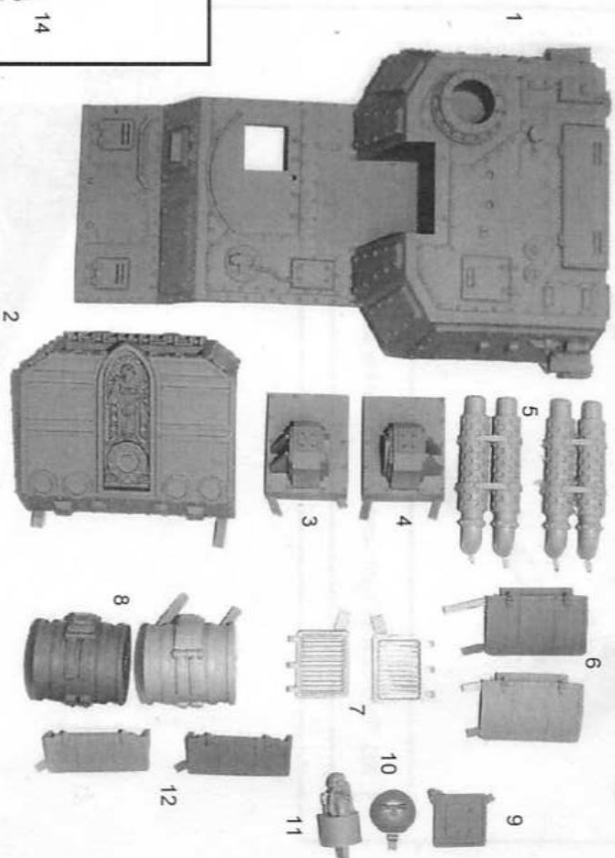

Free Downloads of Build Instructions,
Assembly Booklets & How To Guides

BuildInstructions.com

IMPERIAN ARMOUR

TM

ARKURIAN SUPER HEAVY TANKS

Product Codes: 99590105327 to 99590105329

COMPONENTS LIST

1. MAIN HULL
2. REAR HULL
3. LEFT POWER COUPLING
4. RIGHT POWER COUPLING
5. EXHAUSTS (x2)
6. REAR MUDGUARDS (x2)
7. ENGINE COVERS (x2)
8. FUEL DRUMS (x2)
9. DRIVER'S HATCH
10. COMMANDER'S HATCH
11. TANK COMMANDER
12. FRONT MUDGUARDS (x2)

- #### SHADOWSWORD COMPONENTS
25. VOLCANO CANNON
 26. SEARCHLIGHT
 27. TARGETTERS (x2)
 28. TARGETTER MOUNTS (x2)
 29. ARMOURRED COWL
 30. VENT
 31. CANNON SUPPORT
 32. CANNON SUPPORT BASE

STORMSWORD COMPONENTS

This kit contains all the pieces required to build the Malcador model tank. To glue the resin pieces either together or to plastic components use Citadel Super Glue.

NOTE: We have cast this conversion kit using the most advanced techniques and the best quality resin, but due to the nature of the casting process your model may contain very slight air bubbles. These can easily be filled with model filler or super glue. Any slight warpage of thin parts can easily be corrected by immersing the part in hot tap water for about 1 minute then carefully bending it back into shape.