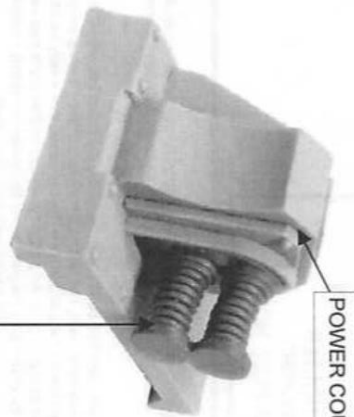

POWER COUPLING

PLASTIC COMPONENT FROM BANEBLADE SPRUE