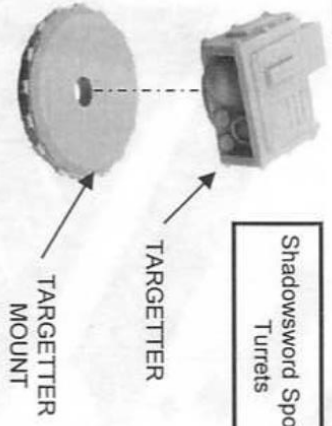

X2

Shadowword Sponson
Turrets