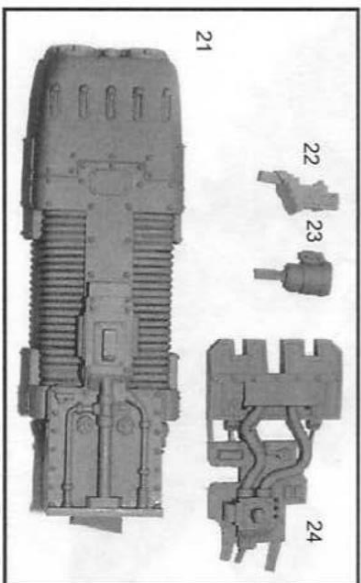

Free Downloads of Build Instructions,
Assembly Booklets & How To Guides

BuildInstructions.com

IMPERIAN ARMOUR

TM

ARKURIAN SUPER HEAVY TANKS

Product Codes: 99590105327 to 99590105329

COMPONENTS LIST

1. MAIN HULL
2. REAR HULL
3. LEFT POWER COUPLING
4. RIGHT POWER COUPLING
5. EXHAUSTS (x2)
6. REAR MUDGUARDS (x2)
7. ENGINE COVERS (x2)
8. FUEL DRUMS (x2)
9. DRIVER'S HATCH
10. COMMANDER'S HATCH
11. TANK COMMANDER
12. FRONT MUDGUARDS (x2)

- #### SHADOWSWORD COMPONENTS
25. VOLCANO CANNON
 26. SEARCHLIGHT
 27. TARGETTERS (x2)
 28. TARGETTER MOUNTS (x2)
 29. ARMOURRED COWL
 30. VENT
 31. CANNON SUPPORT
 32. CANNON SUPPORT BASE

STORMSWORD COMPONENTS

This kit contains all the pieces required to build the Malcador model tank. To glue the resin pieces either together or to plastic components use Citadel Super Glue.

NOTE: We have cast this conversion kit using the most advanced techniques and the best quality resin, but due to the nature of the casting process your model may contain very slight air bubbles. These can easily be filled with model filler or super glue. Any slight warpage of thin parts can easily be corrected by immersing the part in hot tap water for about 1 minute then carefully bending it back into shape.