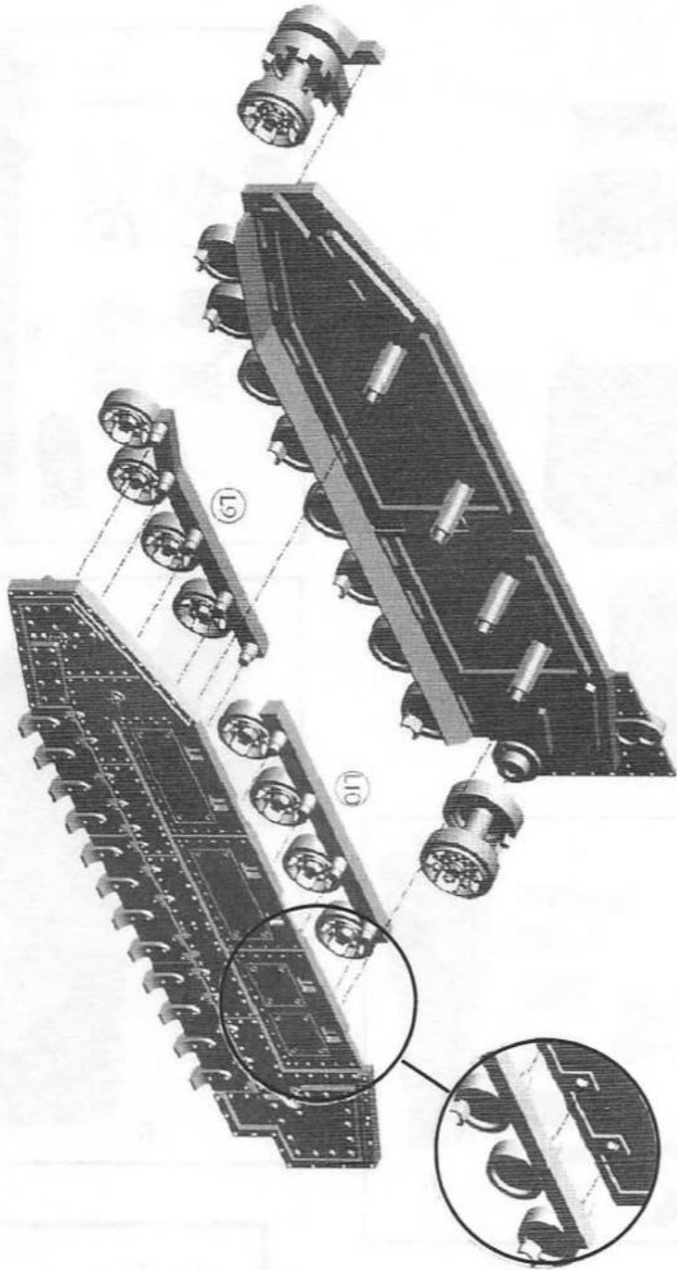

POWER COUPLING

PLASTIC COMPONENT FROM BANEBLADE SPRUE