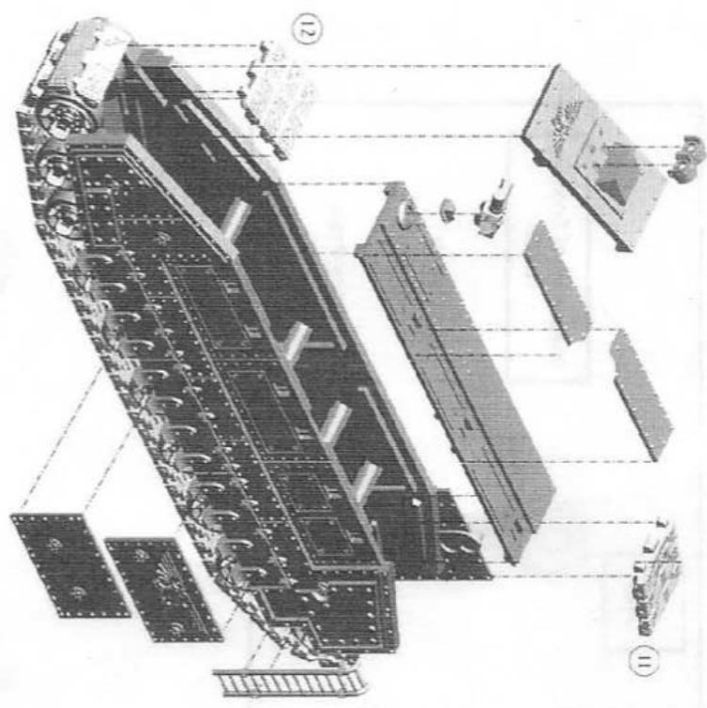

x2

Stormblade Sponson Turrets

x2

Stormsword Sponson Turrets

HEAVY FLAMER FUEL TANKS

HEAVY FLAMER MOUNT

HEAVY FLAMER