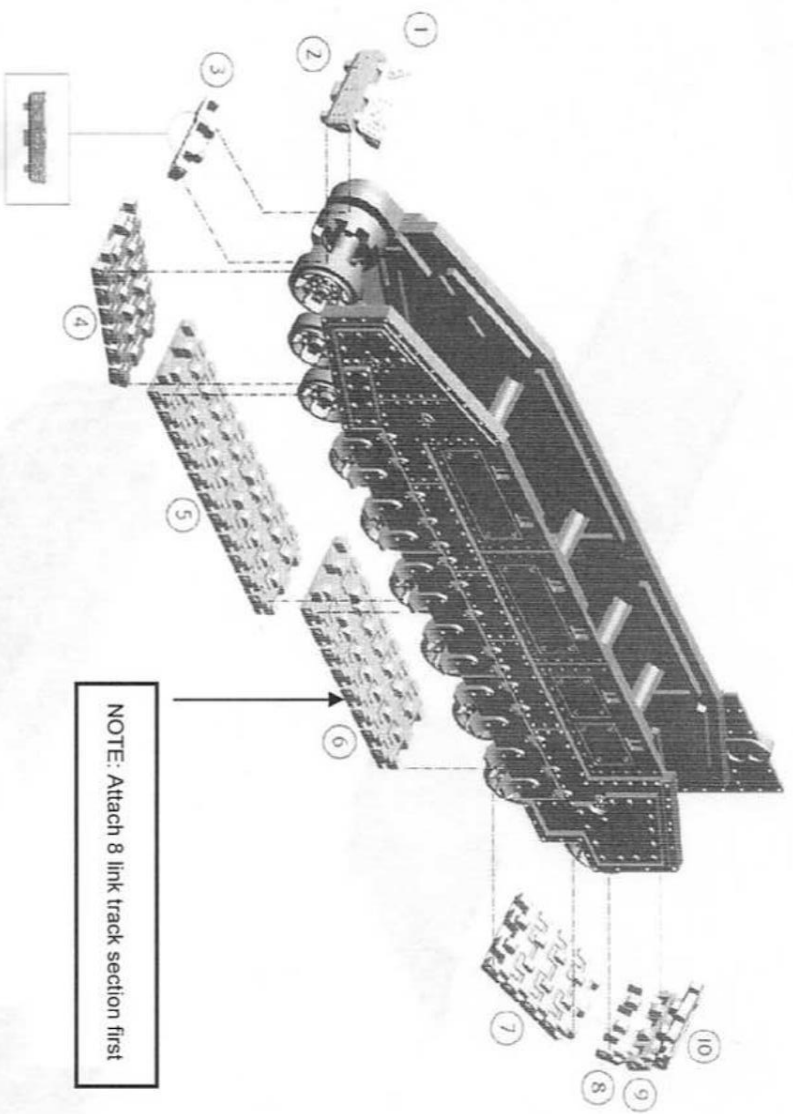

x2

Stormblade Sponson Turrets

x2

Stormsword Sponson Turrets

HEAVY FLAMER FUEL TANKS

HEAVY FLAMER MOUNT

HEAVY FLAMER