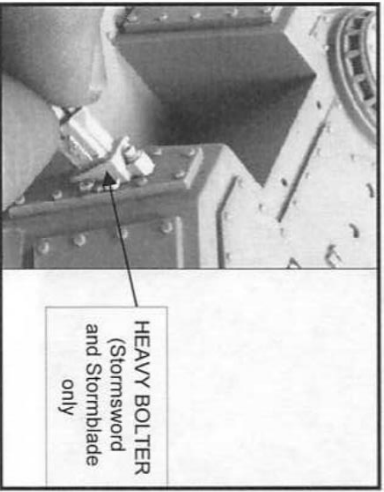

HEAVY BOLTER
(Stormsword
and Stormblade
only)