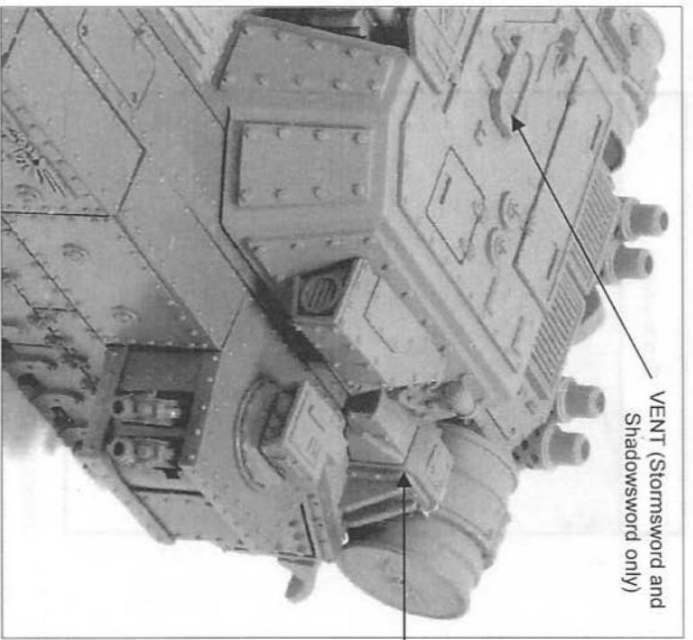

VENT (Stormsword and Shadowsword only)

POWER COUPLING