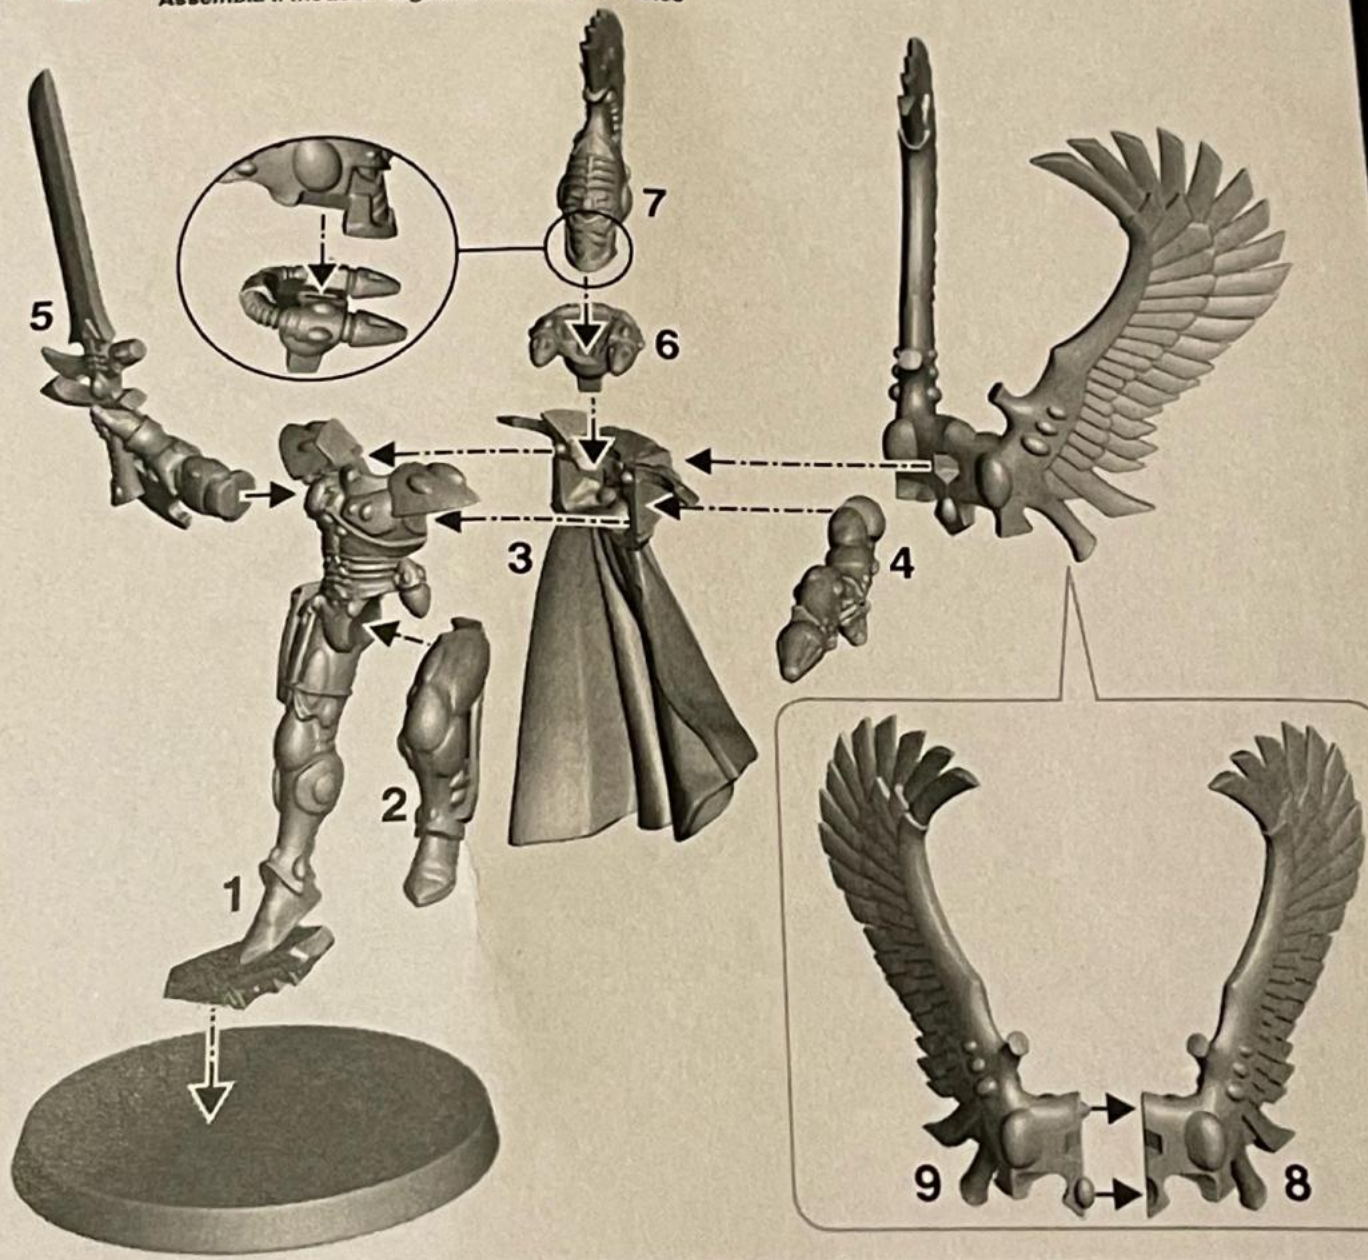

	WS	BS	S	T	W	I	A	Ld	Sv	Unit Type
<b>Autarch</b>	6	6	3	3	3	6	3	10	3+	Infantry (Character)