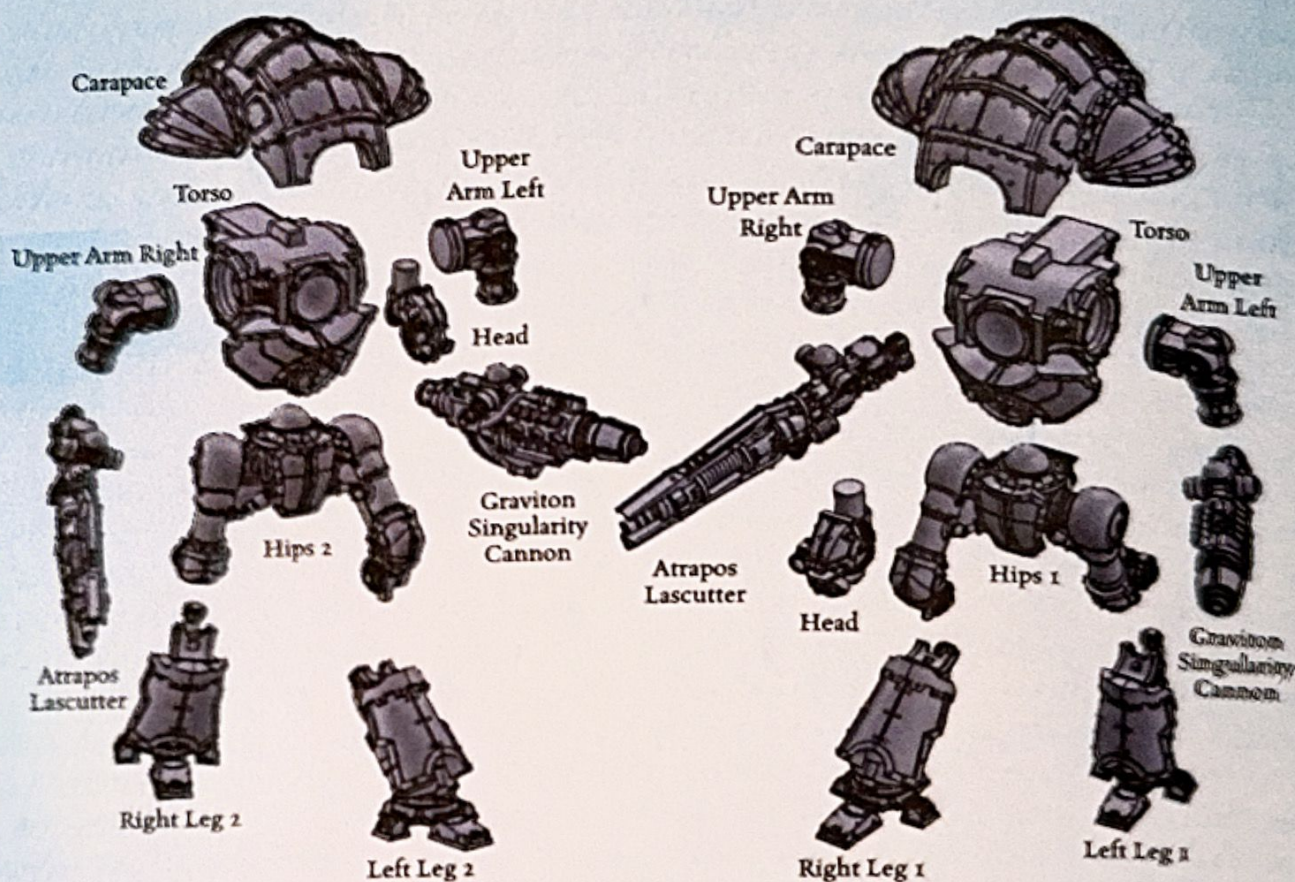

Components

Before assembly, check that none of the components are missing.

Preparing the Model for Assembly

Before assembling the model, wash each part thoroughly with an abrasive brush, such as a toothbrush, to remove any model release agent. Then, remove any excess resin such as mould lines, casting gates, vents and shims.

For a more detailed guide to working with resin models, go to the Downloads section of the Forge World website. This kit contains all the pieces required to construct two Mechanicum Cerastus Knights-Atrapos. To glue the resin pieces together, use Citadel Super Glue.

NOTE: Due to the nature of the casting process, your model may contain small air bubbles. These can be filled with model filler or super glue. Any slight warpage of thin parts can easily be corrected by immersing the part in hot water for about 1 minute, then carefully bending it back into shape.

If you need to contact the Forge World Customer Service team regarding this model, you can get in touch via email – forgeworld@gwplc.com – or call:
0115 900 4995 within the UK
011 44 115 900 4995 from the USA and Canada
0011 44 115 900 4995 from Australia
00 44 115 900 4995 from Europe and the rest of the world.