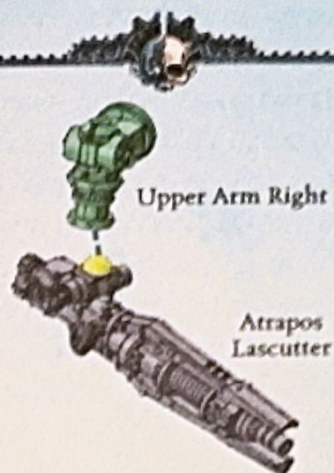

Assembly Legend

- Parts for Assembly
- Glue Contact Area
- Shim for Removal
- Insert

1