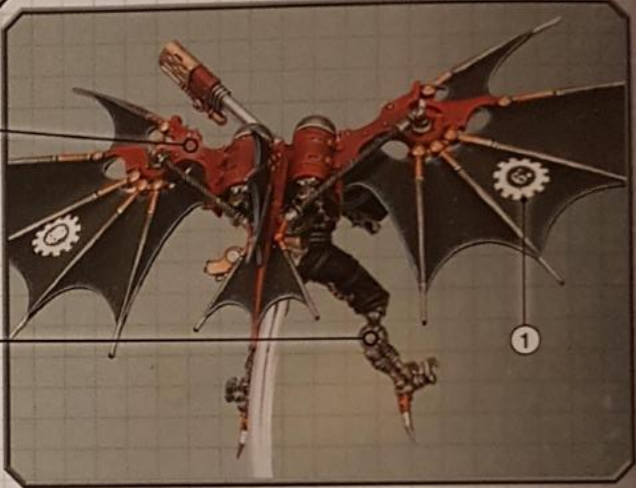

BASE LEADBELCHER
SHADE NULN OIL
LAYER IRONBREAKER
LAYER STORMHOST SILVER