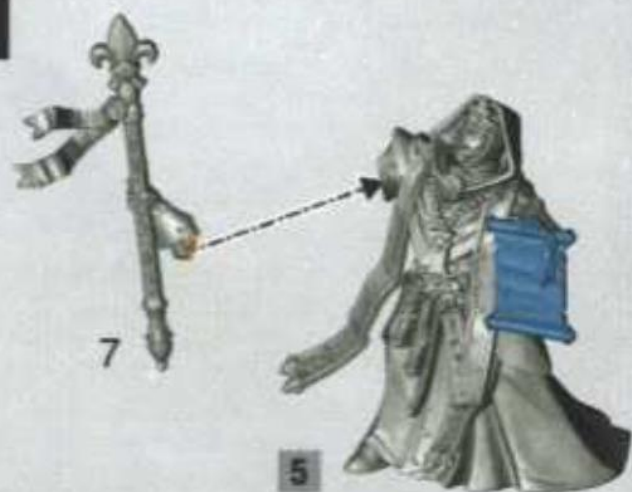

1**2****3****4****5****6**

7

8

DIALOGUS

NAME	M	WS	BS	S	T	W	A	Ld	Sv
Dialogus	6"	4+	3+	3	3	4	3	8	3+

A Dialogus is a single model equipped with: bolt pistol; Dialogus staff.

WEAPONS	RANGE	TYPE	S	AP	D	ABILITIES
Bolt pistol	12"	Pistol 1	4	0	1	-
Dialogus staff	Melee	Melee	+1	0	1	-