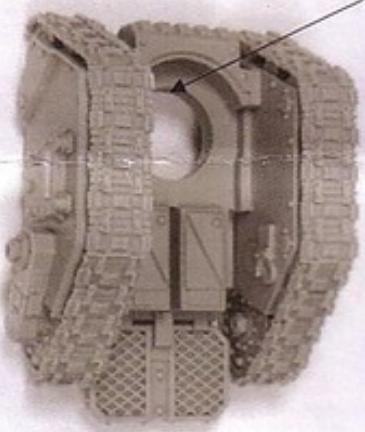

## SPACE MARINE RAPIER GRAVITON CANNON

99590101306

This kit contains all the pieces required to build the Space Marine Rapier Graviton Cannon. To glue the resin pieces together and to plastic kit parts use Citadel Super Glue.

NOTE: We have cast this kit using the most advanced techniques and the best quality resin, but due to the nature of the casting process your model may contain very slight air bubbles. These can easily be filled with model filler or super glue. Any slight warpage of thin parts can easily be corrected by immersing the part in hot tap water for about 1 minute then carefully bending it back into shape.

14. Right Track Unit

15. Left Track Unit

17. Track x2

10. Graviton Cannon Assembly

13. Gun Pivot

7. Gun Shield (Option Part)

12. Chassis

8. Gun Mount Retainer

5. Gunner Head

3. Gunner Right Arm

11. Observer Auspex

1. Gunner Torso

13. Gun Pivot

16. Gun Mount

9. Power Cell

10. Graviton Cannon