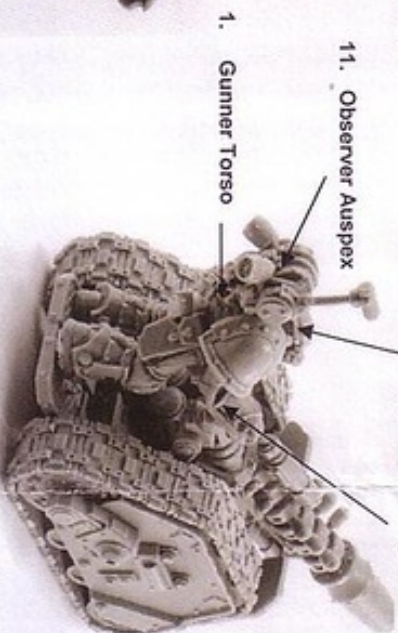

### RESIN COMPONENTS LIST

1. Gunner Torso
2. Observer Torso
3. Gunner Right Arm
4. Gunner Left Arm
5. Gunner Head
6. Control Console
7. Gun Shield
8. Gun Mount Retainer
9. Power Cell
10. Graviton Cannon
11. Observer Auspex x2
12. Chassis
13. Gun Pivots x2
14. Right Track Unit
15. Left Track Unit
16. Gun Mount
17. Track x2
18. Observer Head
19. Shoulder Guards x4
20. Observer Right Arm
21. Observer Left Arm
22. Barrel Cooling Cells x6
23. Targetter

14. Right Track Unit

15. Left Track Unit

17. Track x2

10. Graviton Cannon Assembly

13. Gun Pivot

7. Gun Shield (Option Part)

12. Chassis

8. Gun Mount Retainer

5. Gunner Head

3. Gunner Right Arm

11. Observer Auspex

1. Gunner Torso

13. Gun Pivot

16. Gun Mount

9. Power Cell

10. Graviton Cannon