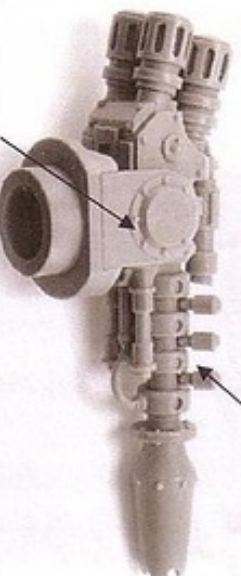

### RESIN COMPONENTS LIST

1. Gunner Torso
2. Observer Torso
3. Gunner Right Arm
4. Gunner Left Arm
5. Gunner Head
6. Control Console
7. Gun Shield
8. Gun Mount Retainer
9. Power Cell
10. Graviton Cannon
11. Observer Auspex x2
12. Chassis
13. Gun Pivots x2
14. Right Track Unit
15. Left Track Unit
16. Gun Mount
17. Track x2
18. Observer Head
19. Shoulder Guards x4
20. Observer Right Arm
21. Observer Left Arm
22. Barrel Cooling Cells x6
23. Targetter

This kit contains all the pieces required to build the Space Marine Rapier Graviton Cannon. To glue the resin pieces together and to plastic kit parts use Citadel Super Glue.

NOTE: We have cast this kit using the most advanced techniques and the best quality resin, but due to the nature of the casting process your model may contain very slight air bubbles. These can easily be filled with model filler or super glue. Any slight warpage of thin parts can easily be corrected by immersing the part in hot tap water for about 1 minute then carefully bending it back into shape.

14. Right Track Unit

15. Left Track Unit

17. Track x2

10. Graviton Cannon Assembly

13. Gun Pivot

7. Gun Shield (Option Part)

12. Chassis

8. Gun Mount Retainer

5. Gunner Head

3. Gunner Right Arm

11. Observer Auspex

1. Gunner Torso

13. Gun Pivot

16. Gun Mount

9. Power Cell

10. Graviton Cannon