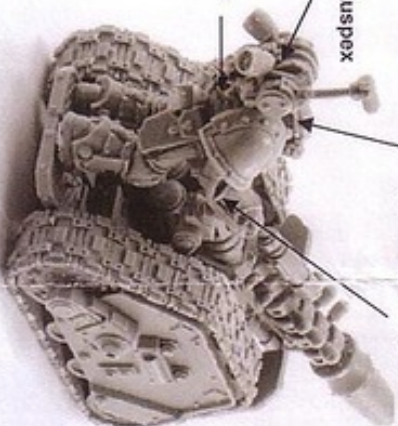

This kit contains all the pieces required to build the Space Marine Rapier Graviton Cannon. To glue the resin pieces together and to plastic kit parts use Citadel Super Glue.

NOTE: We have cast this kit using the most advanced techniques and the best quality resin, but due to the nature of the casting process your model may contain very slight air bubbles. These can easily be filled with model filler or super glue. Any slight warpage of thin parts can easily be corrected by immersing the part in hot tap water for about 1 minute then carefully bending it back into shape.

14. Right Track Unit

15. Left Track Unit

17. Track x2

10. Graviton Cannon Assembly

13. Gun Pivot

7. Gun Shield (Option Part)

12. Chassis

8. Gun Mount Retainer

5. Gunner Head

3. Gunner Right Arm

11. Observer Auspex

1. Gunner Torso

13. Gun Pivot

16. Gun Mount

9. Power Cell

10. Graviton Cannon