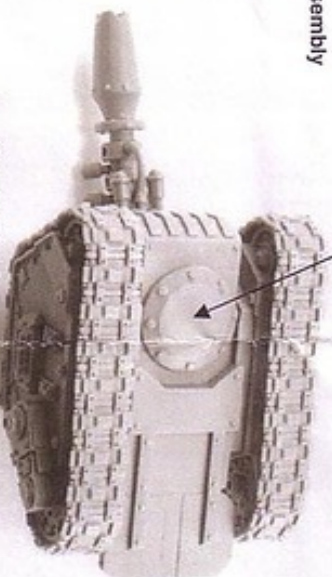

### RESIN COMPONENTS LIST

1. Gunner Torso
2. Observer Torso
3. Gunner Right Arm
4. Gunner Left Arm
5. Gunner Head
6. Control Console
7. Gun Shield
8. Gun Mount Retainer
9. Power Cell
10. Graviton Cannon
11. Observer Auspex x2
12. Chassis
13. Gun Pivots x2
14. Right Track Unit
15. Left Track Unit
16. Gun Mount
17. Track x2
18. Observer Head
19. Shoulder Guards x4
20. Observer Right Arm
21. Observer Left Arm
22. Barrel Cooling Cells x6
23. Targetter

This kit contains all the pieces required to build the Space Marine Rapier Graviton Cannon. To glue the resin pieces together and to plastic kit parts use Citadel Super Glue.

NOTE: We have cast this kit using the most advanced techniques and the best quality resin, but due to the nature of the casting process your model may contain very slight air bubbles. These can easily be filled with model filler or super glue. Any slight warpage of thin parts can easily be corrected by immersing the part in hot tap water for about 1 minute then carefully bending it back into shape.

14. Right Track Unit

15. Left Track Unit

17. Track x2

10. Graviton Cannon Assembly

13. Gun Pivot

7. Gun Shield (Option Part)

12. Chassis

8. Gun Mount Retainer

5. Gunner Head

3. Gunner Right Arm

11. Observer Auspex

1. Gunner Torso

13. Gun Pivot

16. Gun Mount

9. Power Cell

10. Graviton Cannon