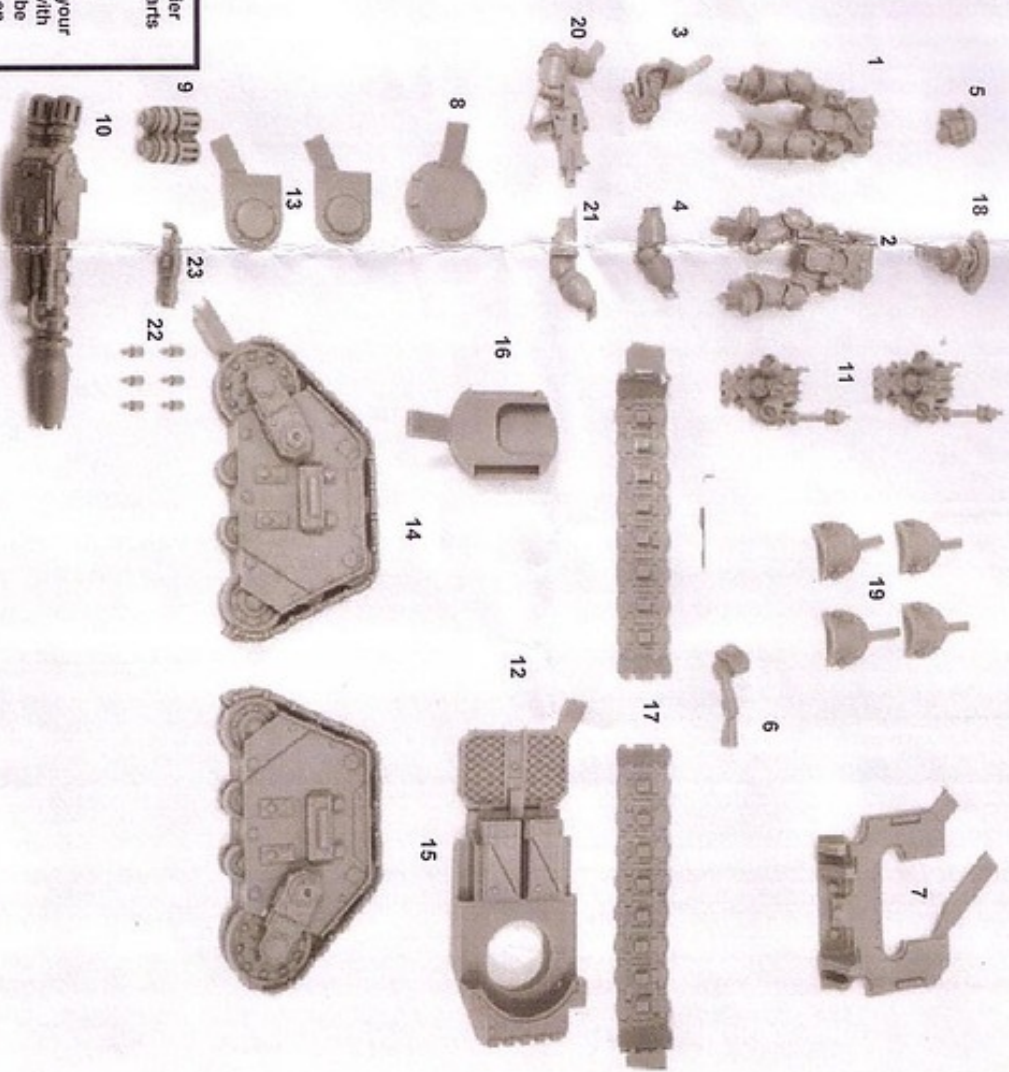

## SPACE MARINE RAPIER GRAVITON CANNON

99590101306

### RESIN COMPONENTS LIST

1. Gunner Torso
2. Observer Torso
3. Gunner Right Arm
4. Gunner Left Arm
5. Gunner Head
6. Control Console
7. Gun Shield
8. Gun Mount Retainer
9. Power Cell
10. Graviton Cannon
11. Observer Auspex x2
12. Chassis
13. Gun Pivots x2
14. Right Track Unit
15. Left Track Unit
16. Gun Mount
17. Track x2
18. Observer Head
19. Shoulder Guards x4
20. Observer Right Arm
21. Observer Left Arm
22. Barrel Cooling Cells x6
23. Targetter

This kit contains all the pieces required to build the Space Marine Rapier Graviton Cannon. To glue the resin pieces together and to plastic kit parts use Citadel Super Glue.

NOTE: We have cast this kit using the most advanced techniques and the best quality resin, but due to the nature of the casting process your model may contain very slight air bubbles. These can easily be filled with model filler or super glue. Any slight warpage of thin parts can easily be corrected by immersing the part in hot tap water for about 1 minute then carefully bending it back into shape.

22. Barrel Cooling Cells

6. Control Console

11. Observer Auspex

18. Observer Head

19. Shoulder Guard

21. Observer Left Arm

20. Observer Right Arm

2. Observer Torso