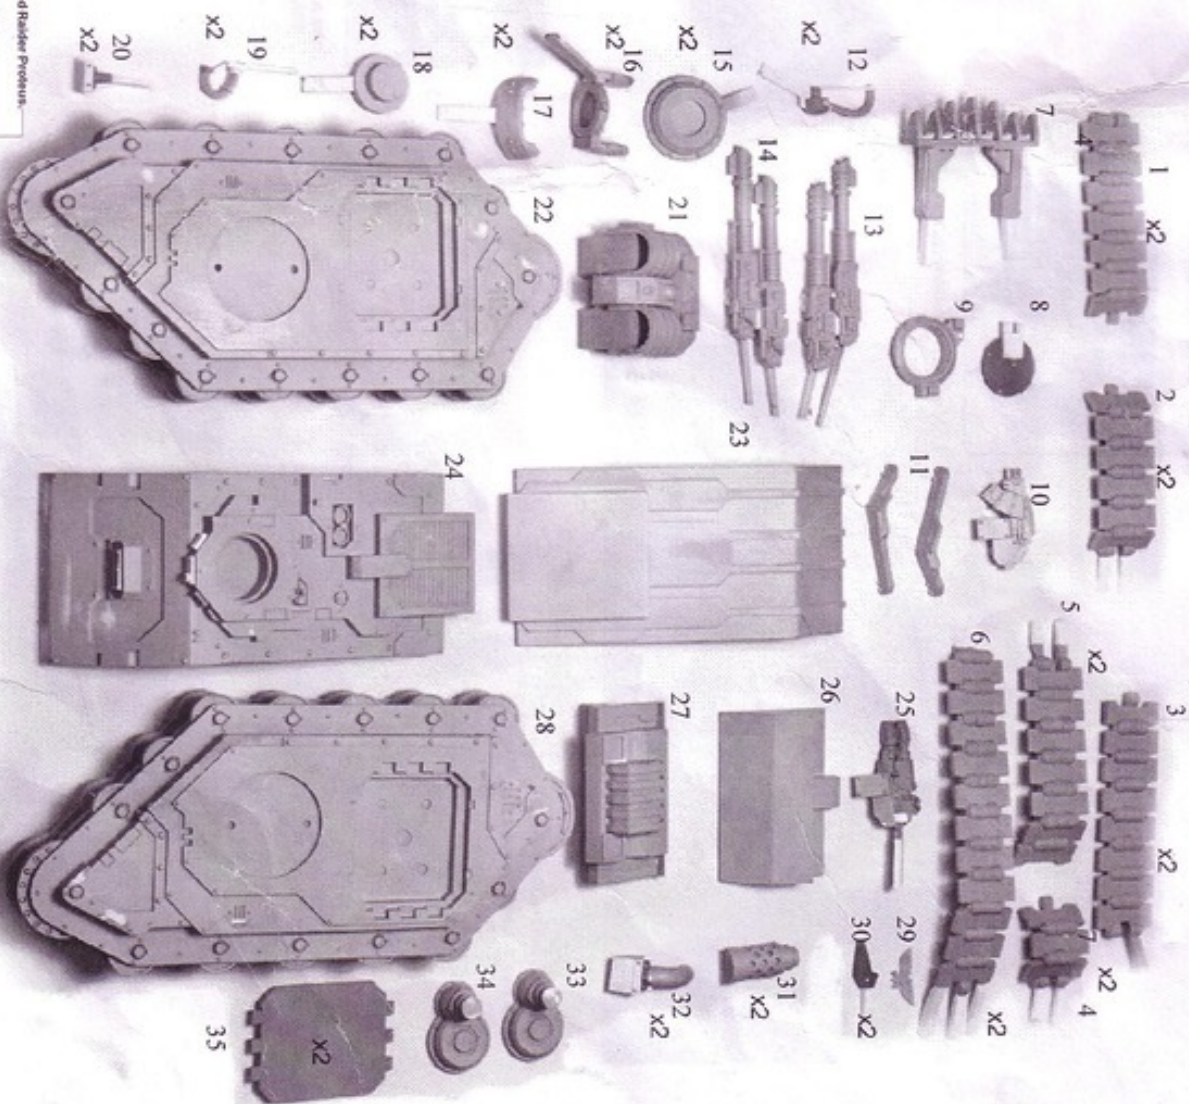

SPACE MARINE LAND RAIDER PROTEUS

Product code 99590101 230

COMPONENTS LIST

1. Tracks D x2
2. Tracks C x2
3. Tracks E x2
4. Tracks F x2
5. Tracks B x2
6. Tracks A x2
7. Front Ram
8. Hatch Cover
9. Cupola
10. Heavy Boiler
11. Sponson Upper Armour sprue
12. Sponson Bottom Pin 2
13. Left Lascannon
14. Right Lascannon
15. Sponson Mount x2
16. Sponson Bracket x2
17. Sponson Mount Armour x2
18. Sponson Pivot x2
19. Sponson Power Coupling x2
20. Sponson Gun Sight x2
21. Engine Block
22. Right Track Unit
23. Lower Hull
24. Upper Hull
25. Multi-Melta
26. Rear Hull
27. Front Hull
28. Left Track Unit
29. Devotional Aquila
30. Torsion Bar x2
31. Exhaust Stack x2
32. Exhaust Pipes x2
33. Left Road Wheel Housing
34. Right Road Wheel Housing
35. Doors x2

This kit contains all the pieces required to construct a Land Raider Proteus.
To glue the resin pieces together use Citadel Super Glue.

NOTE: We have cast this kit using the most advanced techniques and the best quality resin, but due to the nature of the casting process your model may contain very slight air bubbles. These can easily be filled with model filler or super glue. Any slight warpage of thin parts can easily be corrected by immersing the part in hot tap water for about 1 minute then carefully bending it back into shape.

THIS IS NOT A TOY

The copyright on the model designs and components within this box is the exclusive property of Games Workshop Ltd. Copyright Games Workshop Ltd., 2003. All rights reserved.

Forge World, Games Workshop, Willow Road, Lenton, Nottingham, NG7 2WS, UK. Tel: 0044 (0)115 916 8177