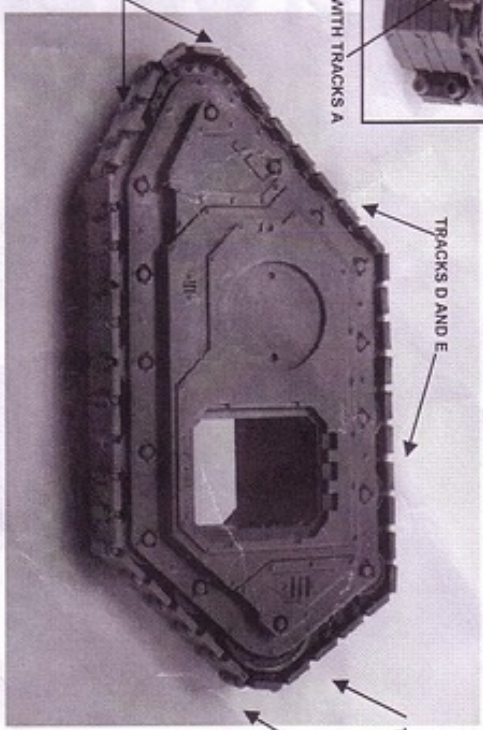

TRACKS A AND F

TRACKS D AND E

TRACKS C & F