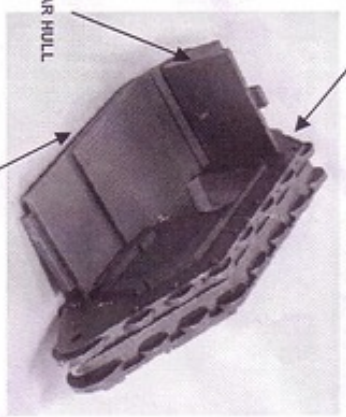

IMPERIAL ARMOUR

LEFT TRACK UNIT

REAR HULL

LOWER HULL

Completed Lascannon Spoons:
Note position of Gun Sight, Bottom Pin and Power Coupling