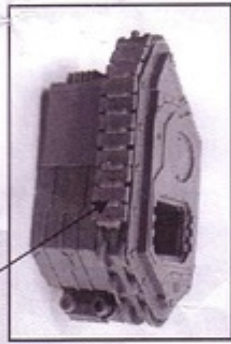

# IMPERIAL ARMOUR

LEFT TRACK UNIT

REAR HULL

LOWER HULL

Completed Lascannon Spoons:  
Note position of Gun Sight, Bottom Pin and Power Coupling

UPPER HULL

FRONT HULL

BEGIN TRACK ASSEMBLY WITH TRACKS A