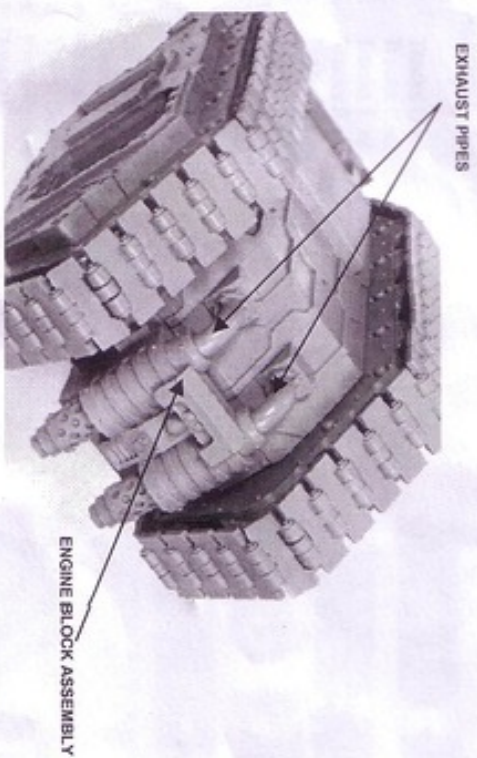

IMPERIAL ARMOUR

The copyright on the model designs and components within this box is the exclusive property of Games Workshop Ltd. Copyright Games Workshop Ltd. 2011. All rights reserved.