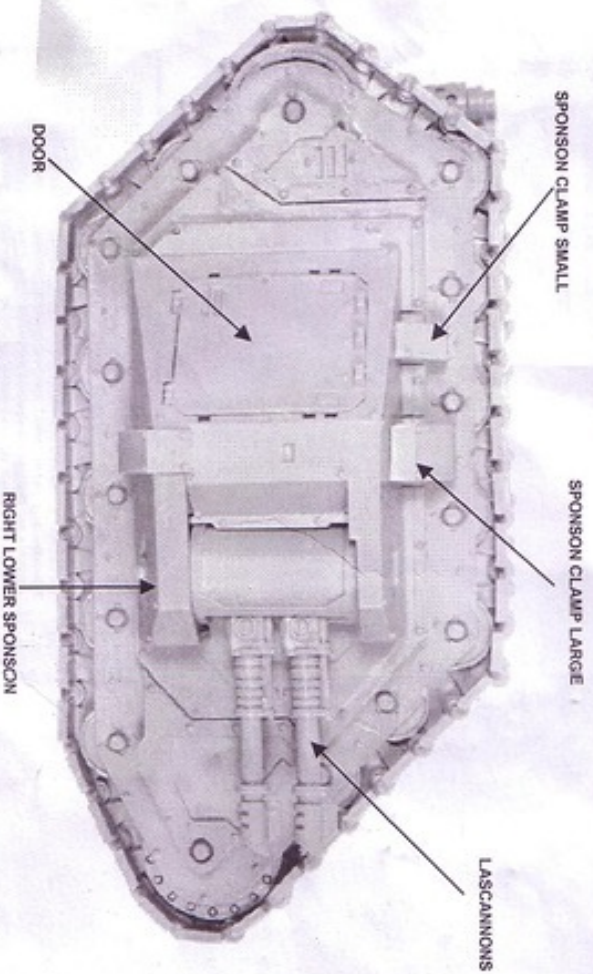

IMPERIAL ARMOUR

The copyright on the model designs and components within this box is the exclusive property of Games Workshop Ltd. Copyright Games Workshop Ltd. 2011. All rights reserved.