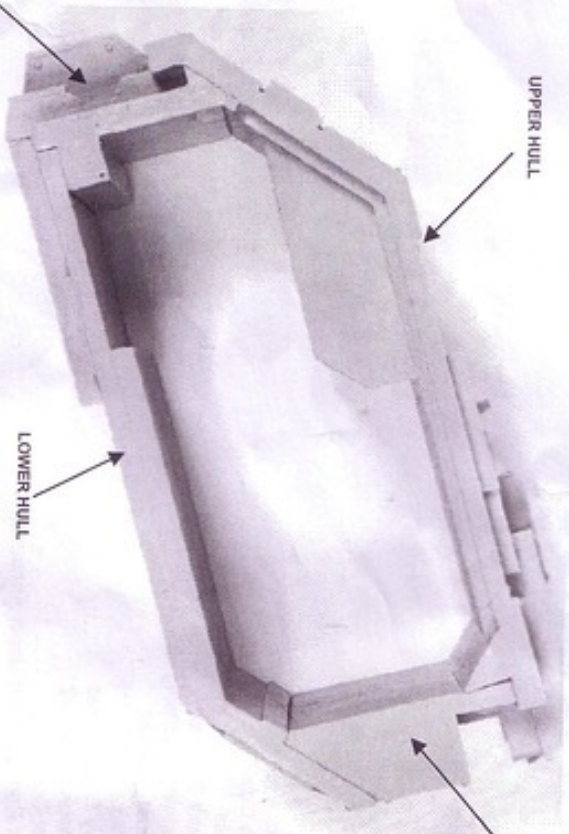

Free Downloads of Build Instructions,
Assembly Booklets & How To Guides

BuildInstructions.com

COMPONENTS LIST

1. Tracks D x2
2. Tracks C x2
3. Tracks E x2
4. Tracks F x2
5. Tracks B x2
6. Tracks A x2
7. Hatch Cover
8. Cupola
9. Exhaust Stack x2
10. Road Wheel Housing x2
11. Exhaust Pipes x2
12. Doors x2
13. Heavy Bolter Turret
14. Sponson Turrets x2
15. Turret Cowl
16. Front Ram Sponson Upper Armour sprue
17. Rear Hull
18. Left Lower Sponson
19. Right Lower Sponson
20. Left Track Unit
21. Right Track Unit
22. Sponson Clamps Small x2
23. Sponson Clamps Large x2
24. Torsion Bar x2
25. Front Hull
26. Engine Block
27. Devotional Aquila
28. Lascannons x2
29. Upper Hull
30. Right Sponson
31. Left Sponson
32. Lower Hull

This kit contains all the pieces required to construct a Land Raider Armoured Proteus.

To glue the resin pieces together use Citadel Super Glue.

NOTE: We have cast this kit using the most advanced techniques and the best quality resin, but due to the nature of the casting process your model may contain very slight air bubbles. These can easily be filled with model filler or super glue. Any slight warpage of thin parts can easily be corrected by immersing the part in hot tap water for about 1 minute then carefully bending it back into shape.

BEGIN TRACK ASSEMBLY WITH TRACKS 'A'

TRACKS C AND B

LEFT TRACK UNIT

UPPER HULL

REAR HULL

HEAVY BOLTERS

TORSION BAR

FRONT HULL