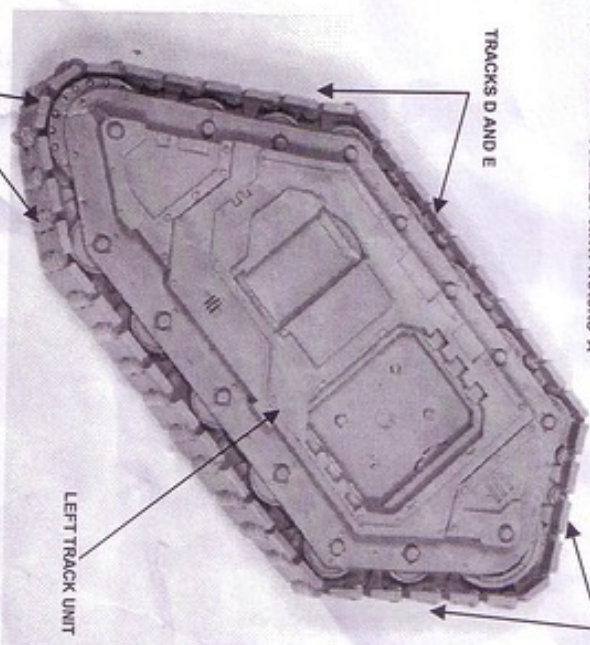

Free Downloads of Build Instructions,
Assembly Booklets & How To Guides

BuildInstructions.com

COMPONENTS LIST

1. Tracks D x2
2. Tracks C x2
3. Tracks E x2
4. Tracks F x2
5. Tracks B x2
6. Tracks A x2
7. Hatch Cover
8. Cupola
9. Exhaust Stack x2
10. Road Wheel Housing x2
11. Exhaust Pipes x2
12. Doors x2
13. Heavy Bolter Turret
14. Sponson Turrets x2
15. Turret Cowl
16. Front Ram Sponson Upper Armour sprue
17. Rear Hull
18. Left Lower Sponson
19. Right Lower Sponson
20. Left Track Unit
21. Right Track Unit
22. Sponson Clamps Small x2
23. Sponson Clamps Large x2
24. Torsion Bar x2
25. Front Hull
26. Engine Block
27. Devotional Aquila
28. Lascannons x2
29. Upper Hull
30. Right Sponson
31. Left Sponson
32. Lower Hull

This kit contains all the pieces required to construct a Land Raider Armoured Proteus.

To glue the resin pieces together use Citadel Super Glue.

NOTE: We have cast this kit using the most advanced techniques and the best quality resin, but due to the nature of the casting process your model may contain very slight air bubbles. These can easily be filled with model filler or super glue. Any slight warpage of thin parts can easily be corrected by immersing the part in hot tap water for about 1 minute then carefully bending it back into shape.

BEGIN TRACK ASSEMBLY WITH TRACKS 'A'

TRACKS C AND B

LEFT TRACK UNIT

UPPER HULL

REAR HULL

HEAVY BOLTERS

TORSION BAR

FRONT HULL