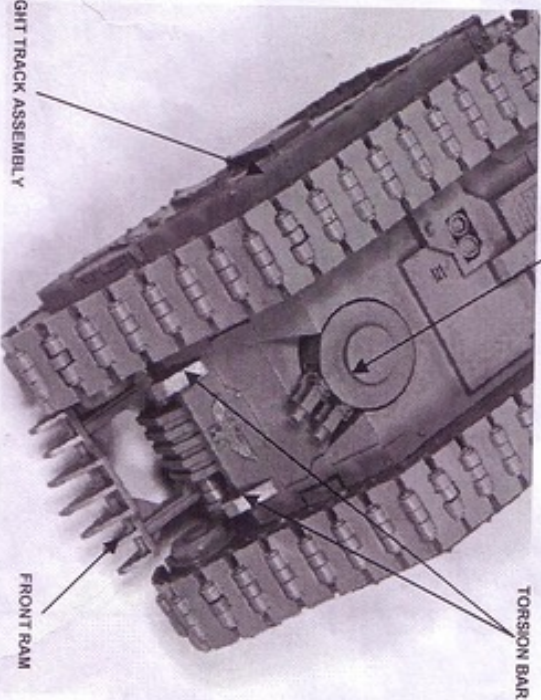

Free Downloads of Build Instructions,
Assembly Booklets & How To Guides

BuildInstructions.com

COMPONENTS LIST

1. Tracks D x2
2. Tracks C x2
3. Tracks E x2
4. Tracks F x2
5. Tracks B x2
6. Tracks A x2
7. Hatch Cover
8. Cupola
9. Exhaust Stack x2
10. Road Wheel Housing x2
11. Exhaust Pipes x2
12. Doors x2
13. Heavy Bolter Turret
14. Sponson Turrets x2
15. Turret Cowl
16. Front Ram Sponson Upper Armour sprue
17. Rear Hull
18. Left Lower Sponson
19. Right Lower Sponson
20. Left Track Unit
21. Right Track Unit
22. Sponson Clamps Small x2
23. Sponson Clamps Large x2
24. Torsion Bar x2
25. Front Hull
26. Engine Block
27. Devotional Aquila
28. Lascannons x2
29. Upper Hull
30. Right Sponson
31. Left Sponson
32. Lower Hull

This kit contains all the pieces required to construct a Land Raider Armoured Proteus.

To glue the resin pieces together use Citadel Super Glue.

NOTE: We have cast this kit using the most advanced techniques and the best quality resin, but due to the nature of the casting process your model may contain very slight air bubbles. These can easily be filled with model filler or super glue. Any slight warpage of thin parts can easily be corrected by immersing the part in hot tap water for about 1 minute then carefully bending it back into shape.

BEGIN TRACK ASSEMBLY WITH TRACKS 'A'

TRACKS C AND B

LEFT TRACK UNIT

UPPER HULL

REAR HULL

HEAVY BOLTERS

TORSION BAR

FRONT HULL