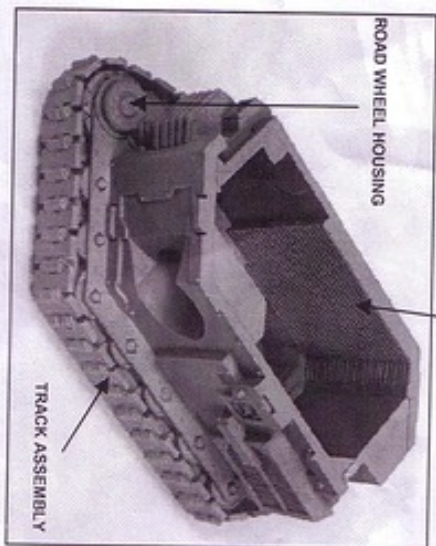

IMPERIAL ARMOUR

BEGIN TRACK ASSEMBLY WITH TRACKS 'A'

TRACKS C AND B

LEFT TRACK UNIT

UPPER HULL

REAR HULL

HEAVY BOLTERS

TORSION BAR

FRONT HULL

LOWER HULL

UPPER HULL

REAR HULL

ROAD WHEEL HOUSING

HULL ASSEMBLY

EXHAUST STACK

ENGINE BLOCK

The copyright on the model designs and components within this box is the exclusive property of Games Workshop Ltd. Copyright Games Workshop Ltd, 2011. All rights reserved.