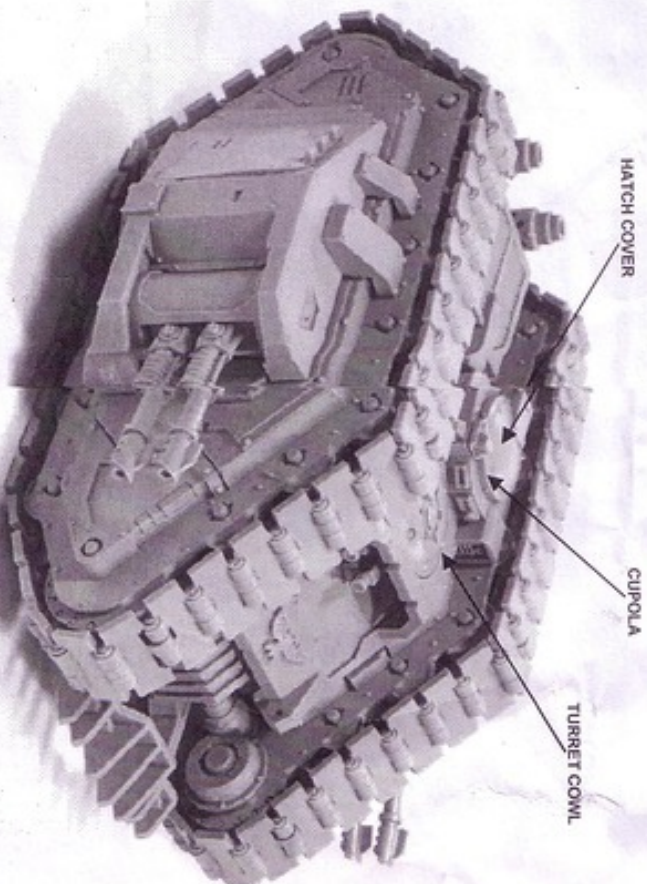

IMPERIAL ARMOUR

The copyright on the model designs and components within this box is the exclusive property of Games Workshop Ltd. Copyright Games Workshop Ltd. 2011. All rights reserved.