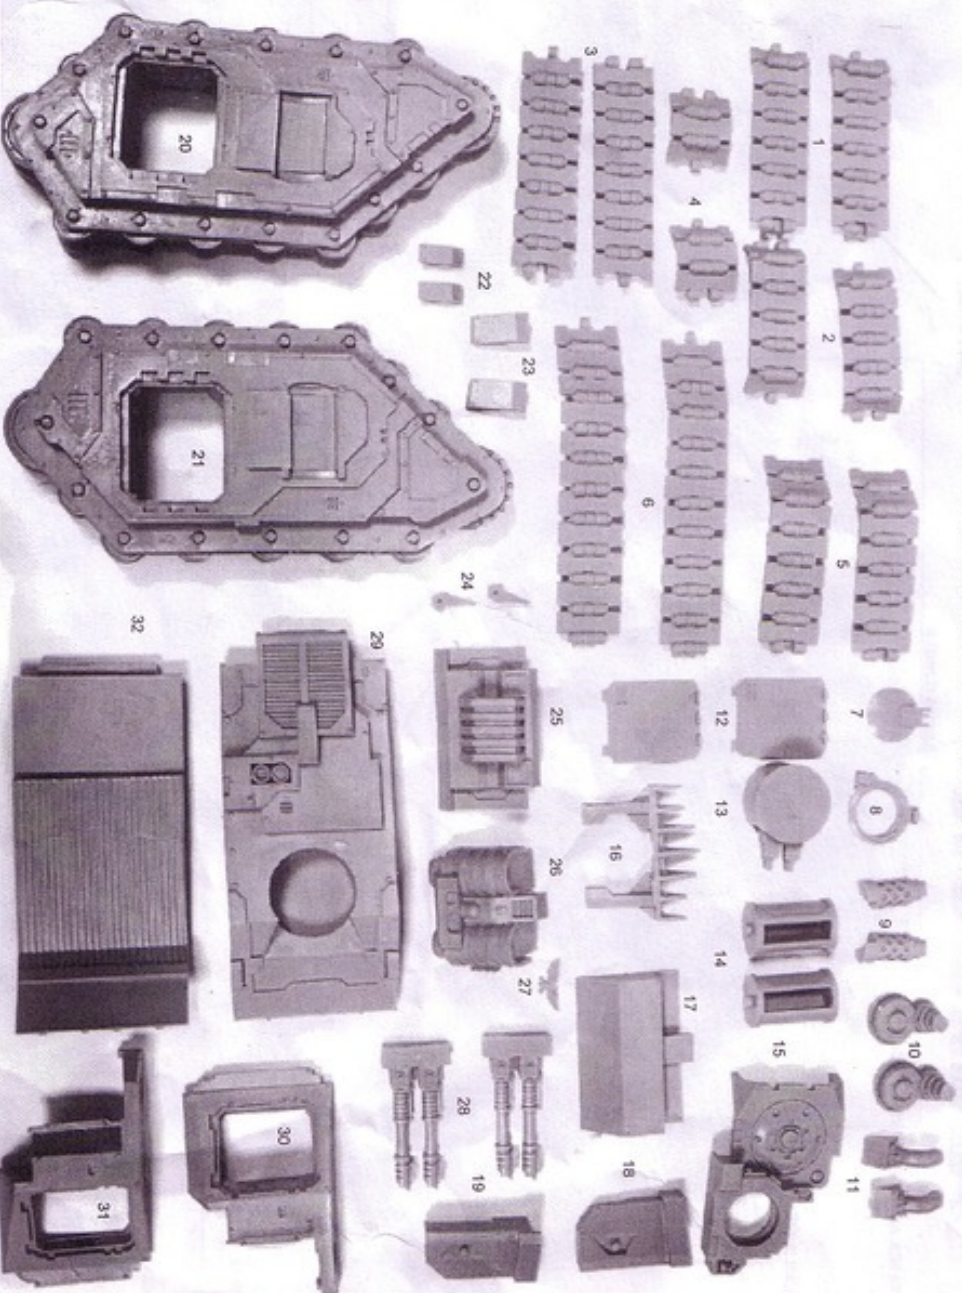

COMPONENTS LIST

1. Tracks D x2
2. Tracks C x2
3. Tracks E x2
4. Tracks F x2
5. Tracks B x2
6. Tracks A x2
7. Hatch Cover
8. Cupola
9. Exhaust Stack x2
10. Road Wheel Housing x2
11. Exhaust Pipes x2
12. Doors x2
13. Heavy Bolter Turret
14. Sponson Turrets x2
15. Turret Cowl
16. Front Ram Sponson Upper Armour sprue
17. Rear Hull
18. Left Lower Sponson
19. Right Lower Sponson
20. Left Track Unit
21. Right Track Unit
22. Sponson Clamps Small x2
23. Sponson Clamps Large x2
24. Torsion Bar x2
25. Front Hull
26. Engine Block
27. Devotional Aquila
28. Lascannons x2
29. Upper Hull
30. Right Sponson
31. Left Sponson
32. Lower Hull

This kit contains all the pieces required to construct a Land Raider Armoured Proteus.

To glue the resin pieces together use Citadel Super Glue.

NOTE: We have cast this kit using the most advanced techniques and the best quality resin, but due to the nature of the casting process your model may contain very slight air bubbles. These can easily be filled with model filler or super glue. Any slight warpage of thin parts can easily be corrected by immersing the part in hot tap water for about 1 minute then carefully bending it back into shape.

THIS IS NOT A TOY

Not suitable for children under 15 years of age.