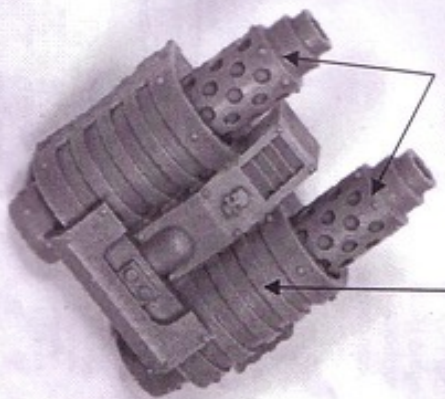

This kit contains all the pieces required to construct a Land Raider Armoured Proteus.

To glue the resin pieces together use Citadel Super Glue.

NOTE: We have cast this kit using the most advanced techniques and the best quality resin, but due to the nature of the casting process your model may contain very slight air bubbles. These can easily be filled with model filler or super glue. Any slight warpage of thin parts can easily be corrected by immersing the part in hot tap water for about 1 minute then carefully bending it back into shape.

BEGIN TRACK ASSEMBLY WITH TRACKS 'A'

TRACKS C AND B

LEFT TRACK UNIT

UPPER HULL

REAR HULL

HEAVY BOLTERS

TORSION BAR

FRONT HULL

LOWER HULL

UPPER HULL

REAR HULL

ROAD WHEEL HOUSING

HULL ASSEMBLY

EXHAUST STACK

ENGINE BLOCK

The copyright on the model designs and components within this box is the exclusive property of Games Workshop Ltd. Copyright Games Workshop Ltd, 2011. All rights reserved.