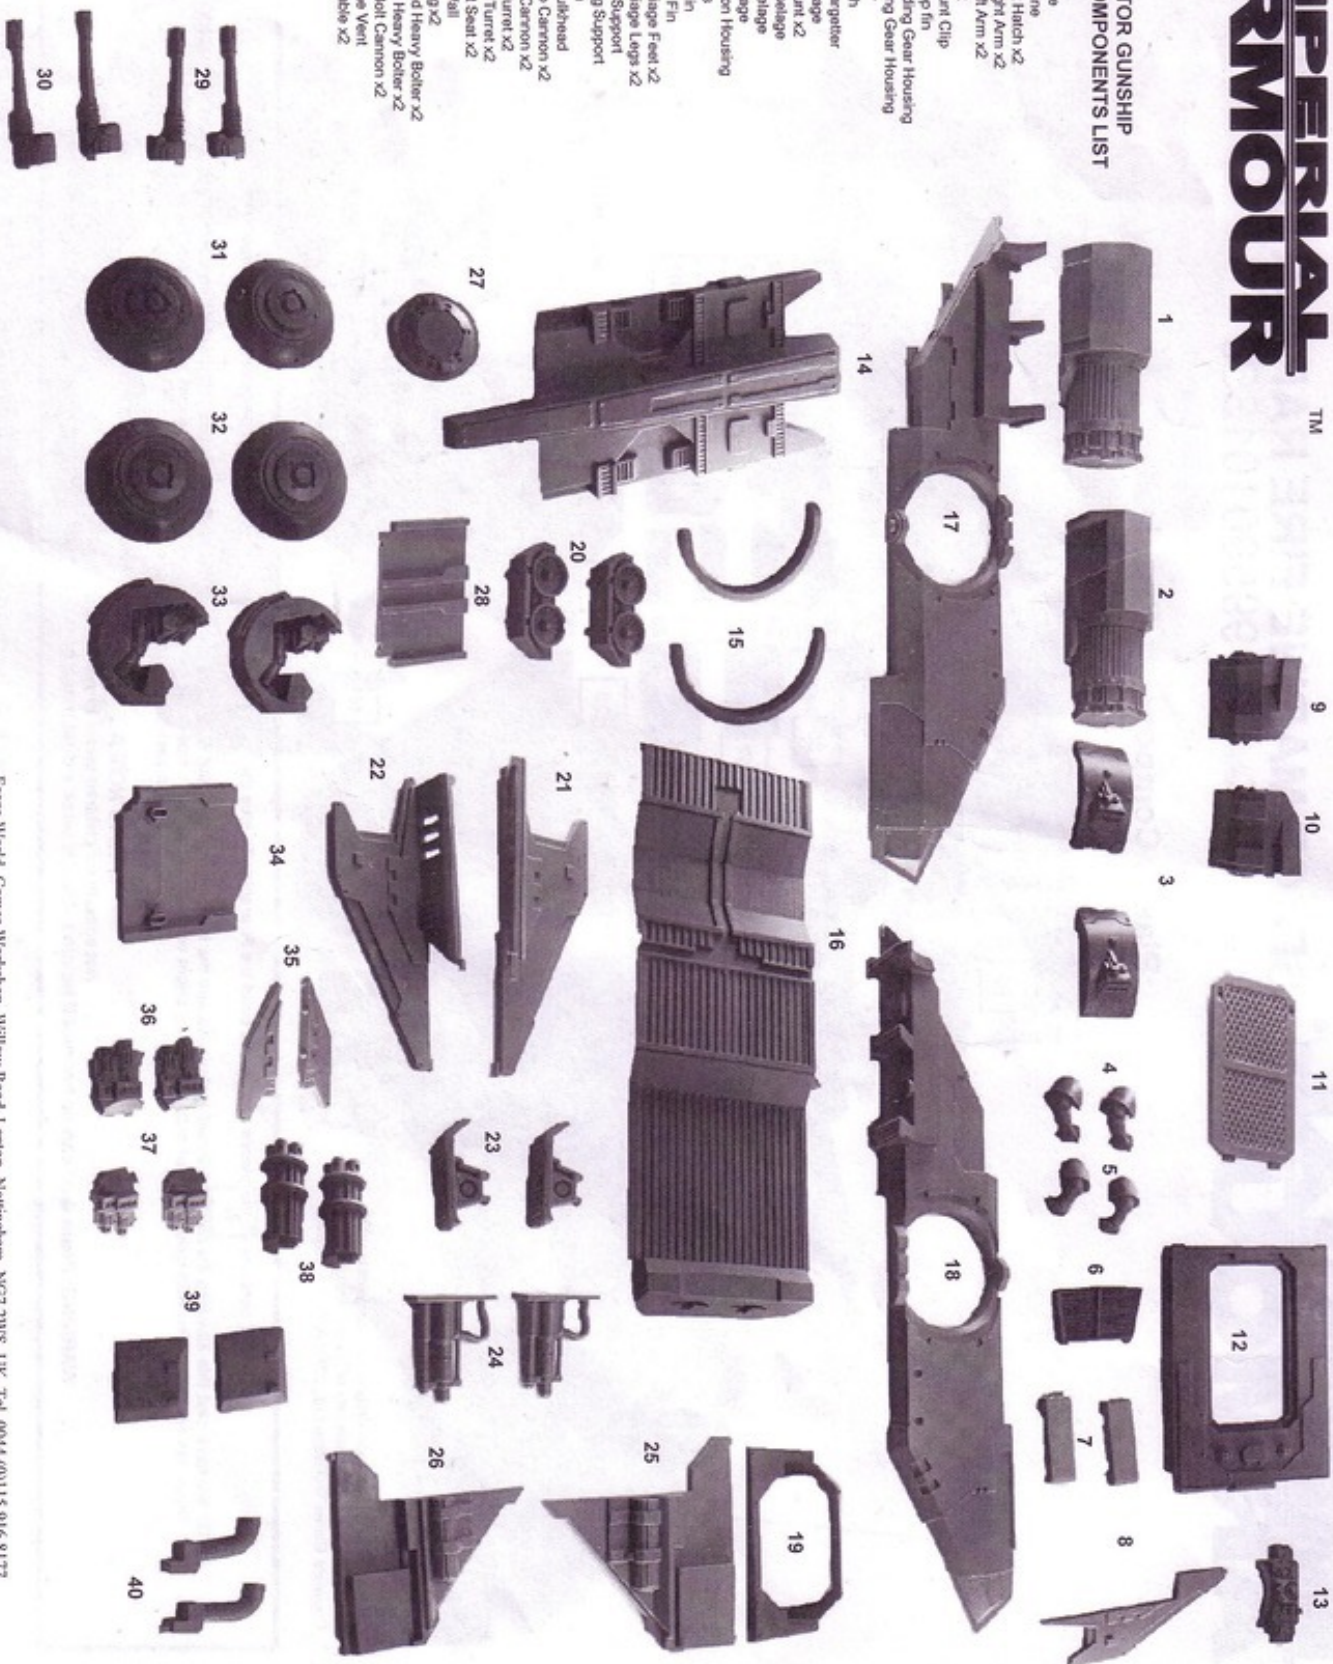

IMPERIAR™ ARMOUR

FIRERAPTOR GUNSHIP RESIN COMPONENTS LIST

1. Left Engine
2. Right Engine
3. Ball Turret Hatch x2
4. Marine Right Arm x2
5. Marine Left Arm x2
6. Front Vent
7. Turret Mount Clip
8. Central Top Fin
9. Right Landing Gear Housing
10. Left Landing Gear Housing
11. Rear Door
12. Rear Hatch
13. Cockpit Targeter
14. Top Fuselage
15. Turret Mount x2
16. Lower Fuselage
17. Right Fuselage
18. Left Fuselage
19. Bolt Cannon Housing
20. Hover Jets
21. Left Top Fin
22. Right Top Fin
23. Undercarriage Feet x2
24. Undercarriage Legs x2
25. Left Wing Support
26. Right Wing Support
27. Top Hatch
28. Internal Bulkhead
29. Right Auto Cannon x2
30. Left Auto Cannon x2
31. Left Ball Turret x2
32. Right Ball Turret x2
33. Ball Turret Seal x2
34. Internal Wall
35. Front Wing x2
36. Right Quad Heavy Bolter x2
37. Left Quad Heavy Bolter x2
38. Avenger Bolt Cannon x2
39. Top Engine Vent
40. Engine Cable x2