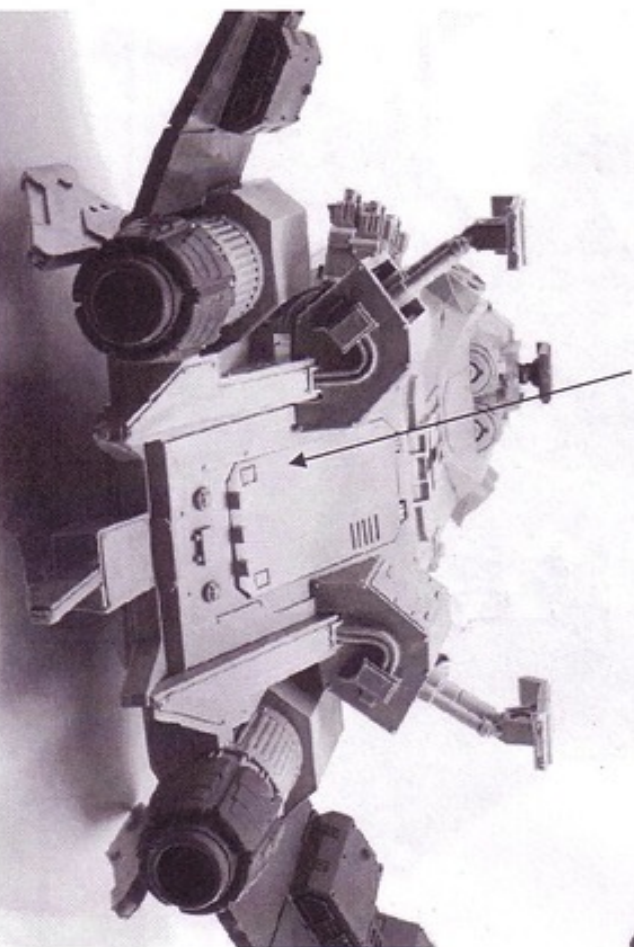

11. Rear Door