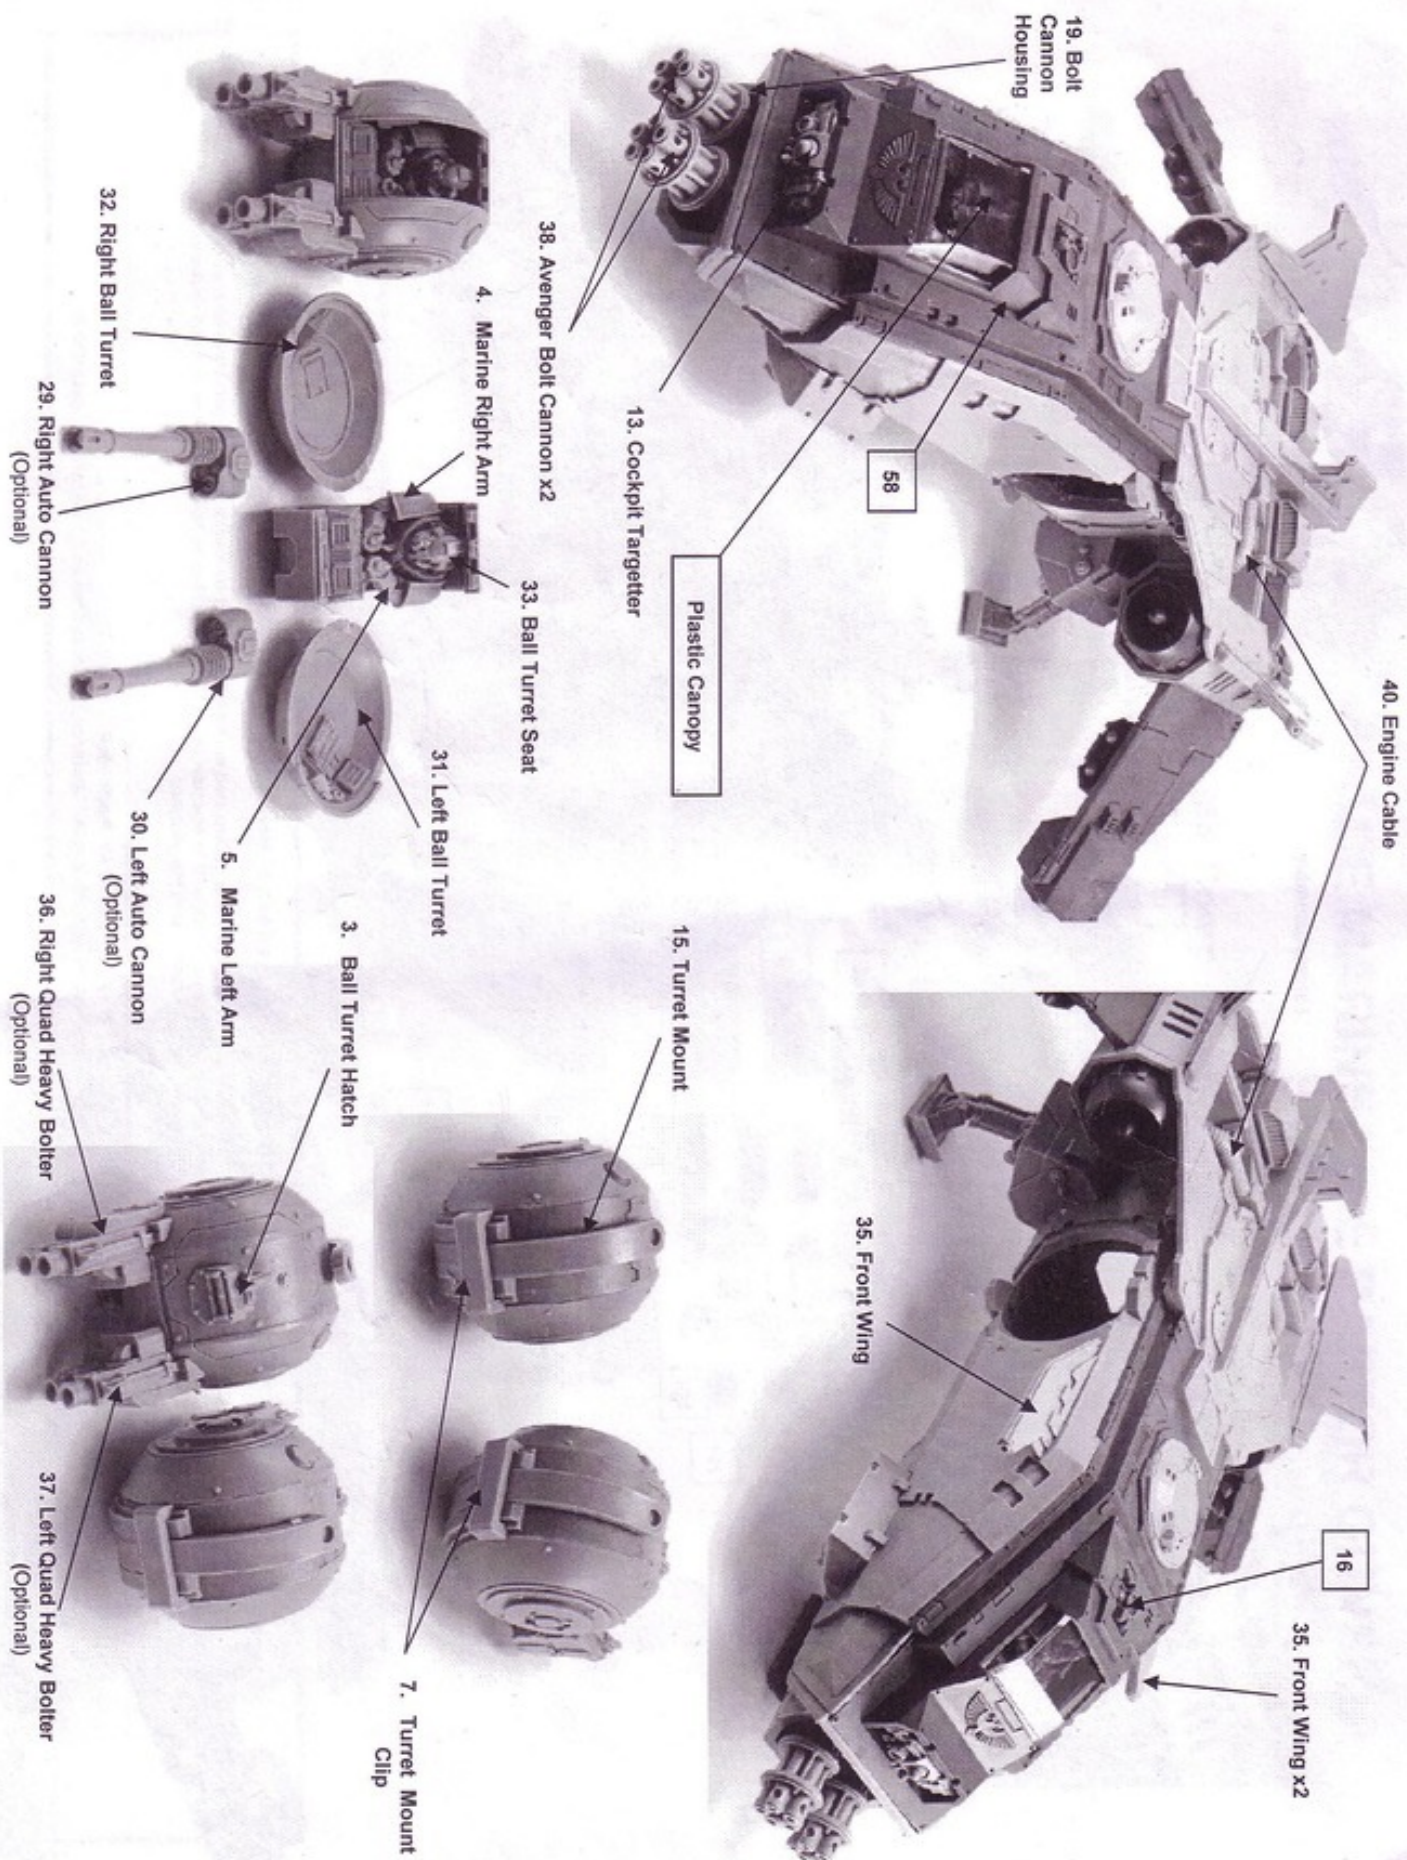

## FIRERAPTOR GUNSHIP RESIN COMPONENTS LIST

1. Left Engine
2. Right Engine
3. Ball Turret Hatch x2
4. Marine Right Arm x2
5. Marine Left Arm x2
6. Front Vent
7. Turret Mount Clip
8. Central Top Fin
9. Right Landing Gear Housing
10. Left Landing Gear Housing
11. Rear Door
12. Rear Hatch
13. Cockpit Targeter
14. Top Fuselage
15. Turret Mount x2
16. Lower Fuselage
17. Right Fuselage
18. Left Fuselage
19. Bolt Cannon Housing
20. Hover Jets
21. Left Top Fin
22. Right Top Fin
23. Undercarriage Feet x2
24. Undercarriage Legs x2
25. Left Wing Support
26. Right Wing Support
27. Top Hatch
28. Internal Bulkhead
29. Right Auto Cannon x2
30. Left Auto Cannon x2
31. Left Ball Turret x2
32. Right Ball Turret x2
33. Ball Turret Seal x2
34. Internal Wall
35. Front Wing x2
36. Right Quad Heavy Bolter x2
37. Left Quad Heavy Bolter x2
38. Avenger Bolt Cannon x2
39. Top Engine Vent
40. Engine Cable x2

26

Example Right Wing assembly

28

65

42

25

23. Undercarriage Feet

1. Left Engine

24. Undercarriage Legs x2  
These can be omitted to show the landing gear in the raised position

39. Top Engine Vent

20. Hover Jets

68

20. Hover Jets

57

Can be omitted to show the landing gear in the raised position