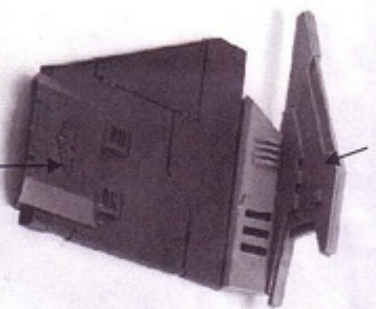

## FIRERAPTOR GUNSHIP RESIN COMPONENTS LIST

1. Left Engine
2. Right Engine
3. Ball Turret Hatch x2
4. Marine Right Arm x2
5. Marine Left Arm x2
6. Front Vent
7. Turret Mount Clip
8. Central Top Fin
9. Right Landing Gear Housing
10. Left Landing Gear Housing
11. Rear Door
12. Rear Hatch
13. Cockpit Targeter
14. Top Fuselage
15. Turret Mount x2
16. Lower Fuselage
17. Right Fuselage
18. Left Fuselage
19. Bolt Cannon Housing
20. Hover Jets
21. Left Top Fin
22. Right Top Fin
23. Undercarriage Feet x2
24. Undercarriage Legs x2
25. Left Wing Support
26. Right Wing Support
27. Top Hatch
28. Internal Bulkhead
29. Right Auto Cannon x2
30. Left Auto Cannon x2
31. Left Ball Turret x2
32. Right Ball Turret x2
33. Ball Turret Seal x2
34. Internal Wall
35. Front Wing x2
36. Right Quad Heavy Bolter x2
37. Left Quad Heavy Bolter x2
38. Avenger Bolt Cannon x2
39. Top Engine Vent
40. Engine Cable x2

30

22. Right Top Fin

21. Left Top Fin

27

33

Wing assemblies

2. Right Engine

44