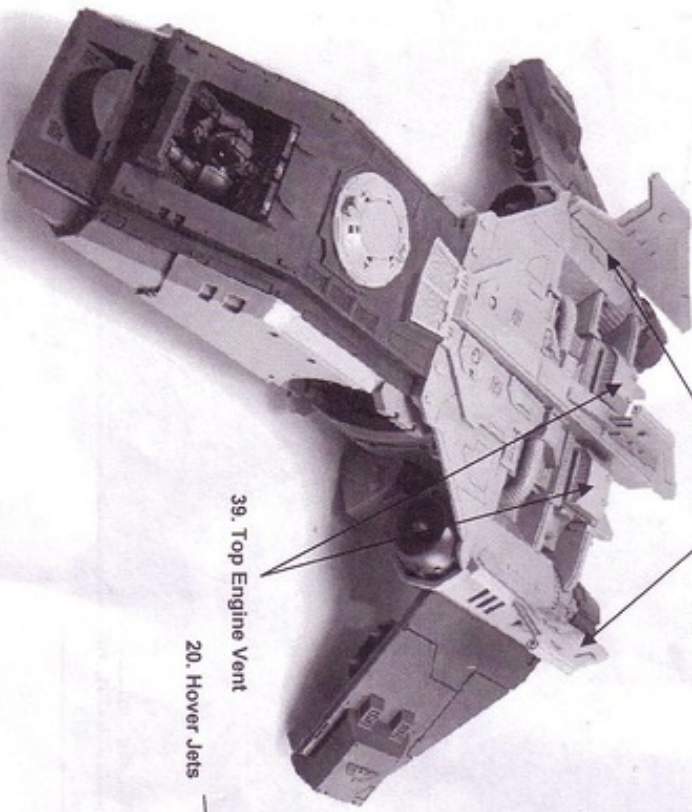

This kit contains all the pieces required to build the Fireaptor. To glue the resin pieces together and to plastic kit parts use Citadel Super Glue.

**NOTE:** We have cast this kit using the most advanced techniques and the best quality resin, but due to the nature of the casting process your model may contain very slight air bubbles. These can easily be filled with model filler or super glue. Any slight warpage of thin parts can easily be corrected by immersing the part in hot tap water for about 1 minute then carefully bending it back into shape.

26

Example Right Wing assembly

28

65

42

25

23. Undercarriage Feet

1. Left Engine

24. Undercarriage Legs x2  
These can be omitted to show the landing gear in the raised position

39. Top Engine Vent

20. Hover Jets

68

20. Hover Jets

57

Can be omitted to show the landing gear in the raised position