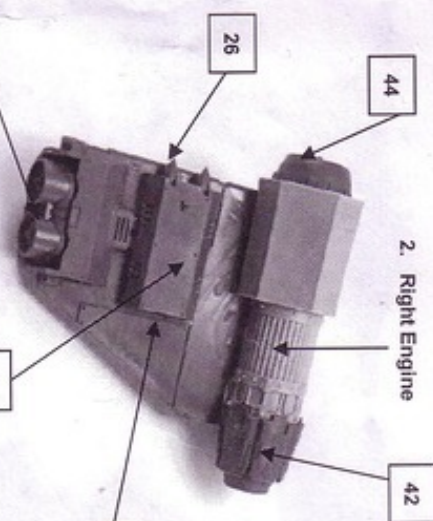

## FIRERAPTOR GUNSHIP RESIN COMPONENTS LIST

1. Left Engine
2. Right Engine
3. Ball Turret Hatch x2
4. Marine Right Arm x2
5. Marine Left Arm x2
6. Front Vent
7. Turret Mount Clip
8. Central Top Fin
9. Right Landing Gear Housing
10. Left Landing Gear Housing
11. Rear Door
12. Rear Hatch
13. Cockpit Targeter
14. Top Fuselage
15. Turret Mount x2
16. Lower Fuselage
17. Right Fuselage
18. Left Fuselage
19. Bolt Cannon Housing
20. Hover Jets
21. Left Top Fin
22. Right Top Fin
23. Undercarriage Feet x2
24. Undercarriage Legs x2
25. Left Wing Support
26. Right Wing Support
27. Top Hatch
28. Internal Bulkhead
29. Right Auto Cannon x2
30. Left Auto Cannon x2
31. Left Ball Turret x2
32. Right Ball Turret x2
33. Ball Turret Seal x2
34. Internal Wall
35. Front Wing x2
36. Right Quad Heavy Bolter x2
37. Left Quad Heavy Bolter x2
38. Avenger Bolt Cannon x2
39. Top Engine Vent
40. Engine Cable x2

30

22. Right Top Fin

21. Left Top Fin

27

33

Wing assemblies

2. Right Engine

44

26

Example Right Wing assembly

28

65

42

25

23. Undercarriage Feet

1. Left Engine