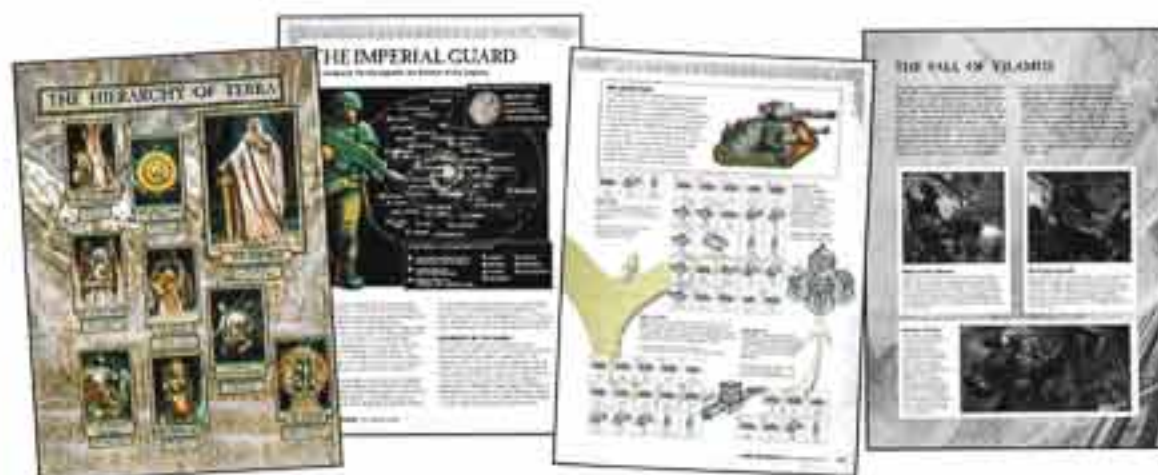

WARHAMMER^{TM} 40,000

IN THE GRIM DARKNESS OF THE FAR FUTURE THERE IS ONLY WAR

In the nightmare future of the 41st Millennium, Mankind teeters on the brink of extinction. It is a savage age where Mankind must battle for survival in a galaxy torn apart by bloodshed and destruction, assailed on all sides by aliens, traitors and Daemons. Only the superhuman strength of the Space Marines and the uncountable numbers of the Imperial Guard stand between the slaving alien hordes and total annihilation.

Warhammer 40,000 is a miniatures game for two or more players. You command an army of Citadel miniatures, representing the forces of the Imperium of Mankind, or any one of its many enemies. With your army of troops, tanks and monsters you will wage war over a tabletop battlefield, using cunning tactics, superior firepower and brute strength to sweep your enemies aside.

WARHAMMER 40,000 RULEBOOK 60040199020

This book contains all the information you will need to become the commander of a Warhammer 40,000 army, including full rules for fighting out Warhammer 40,000 battles, a history of the mighty Imperium and the ravaging aliens and heretic rebels that assail it, examples of gloriously painted Citadel miniatures, and advice on how to start your own all conquering army.

The Warhammer 40,000 rulebook is a hardback, 320 page book.