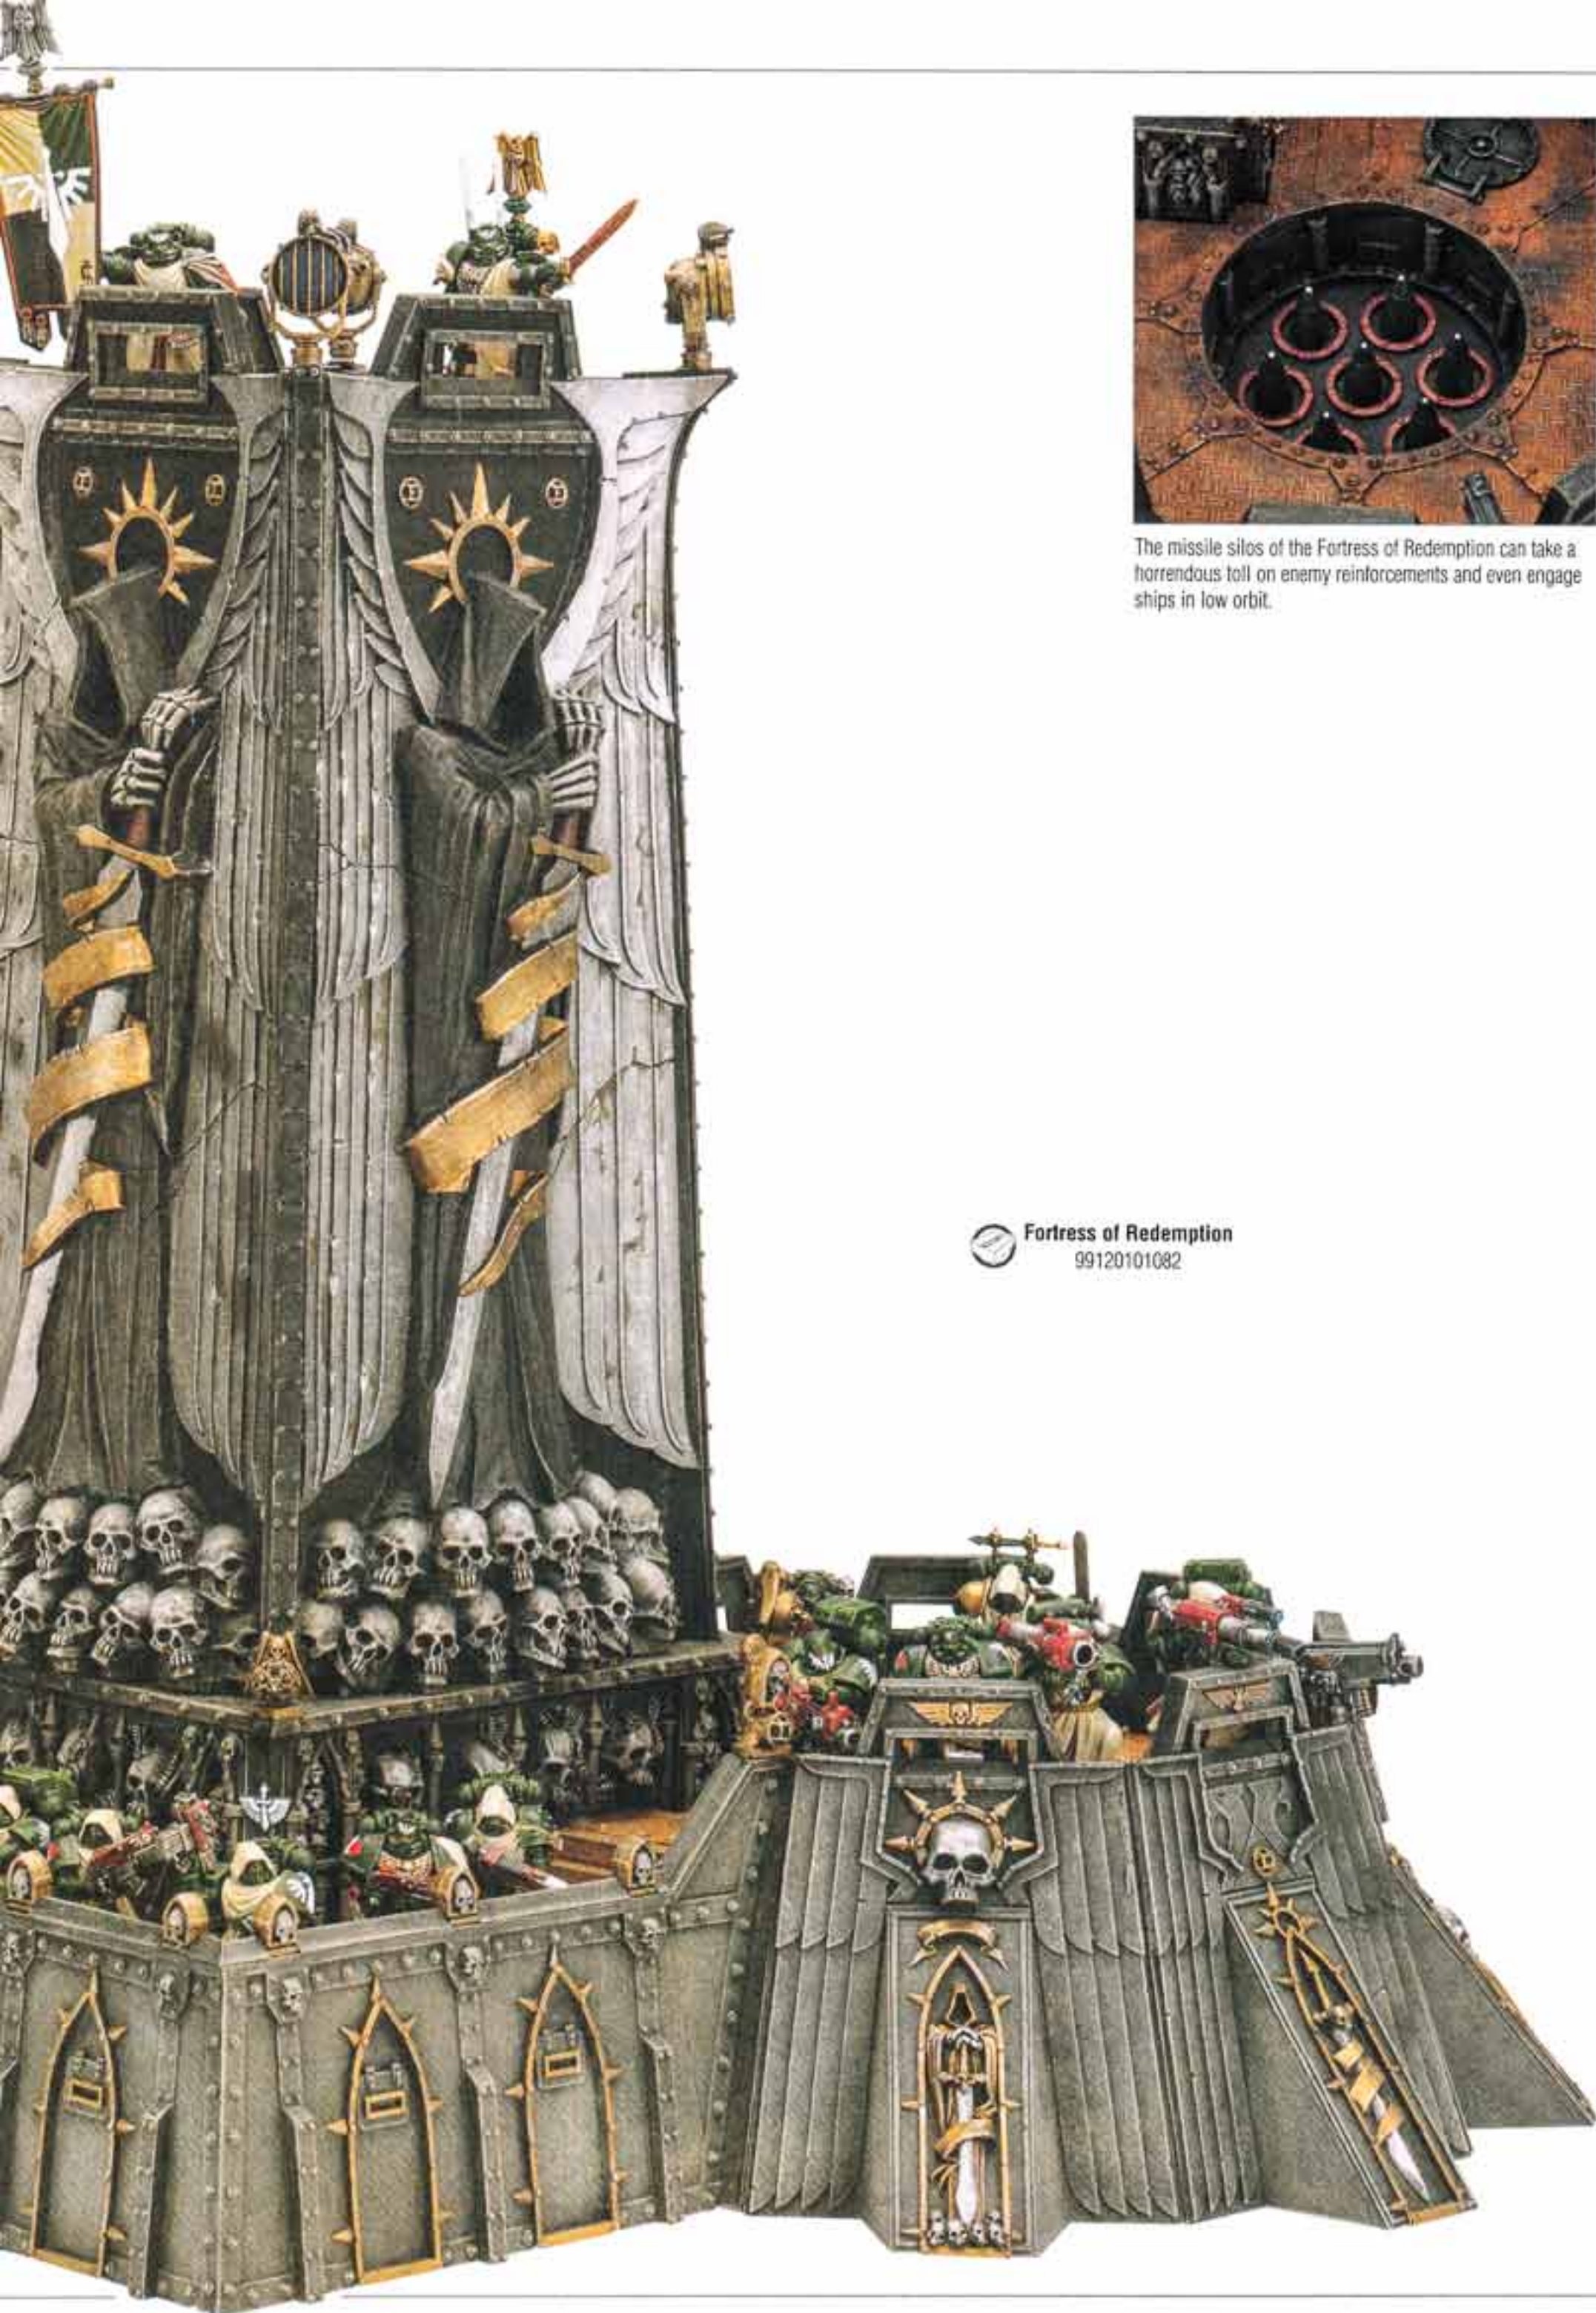

Fortress of Redemption
99120101082