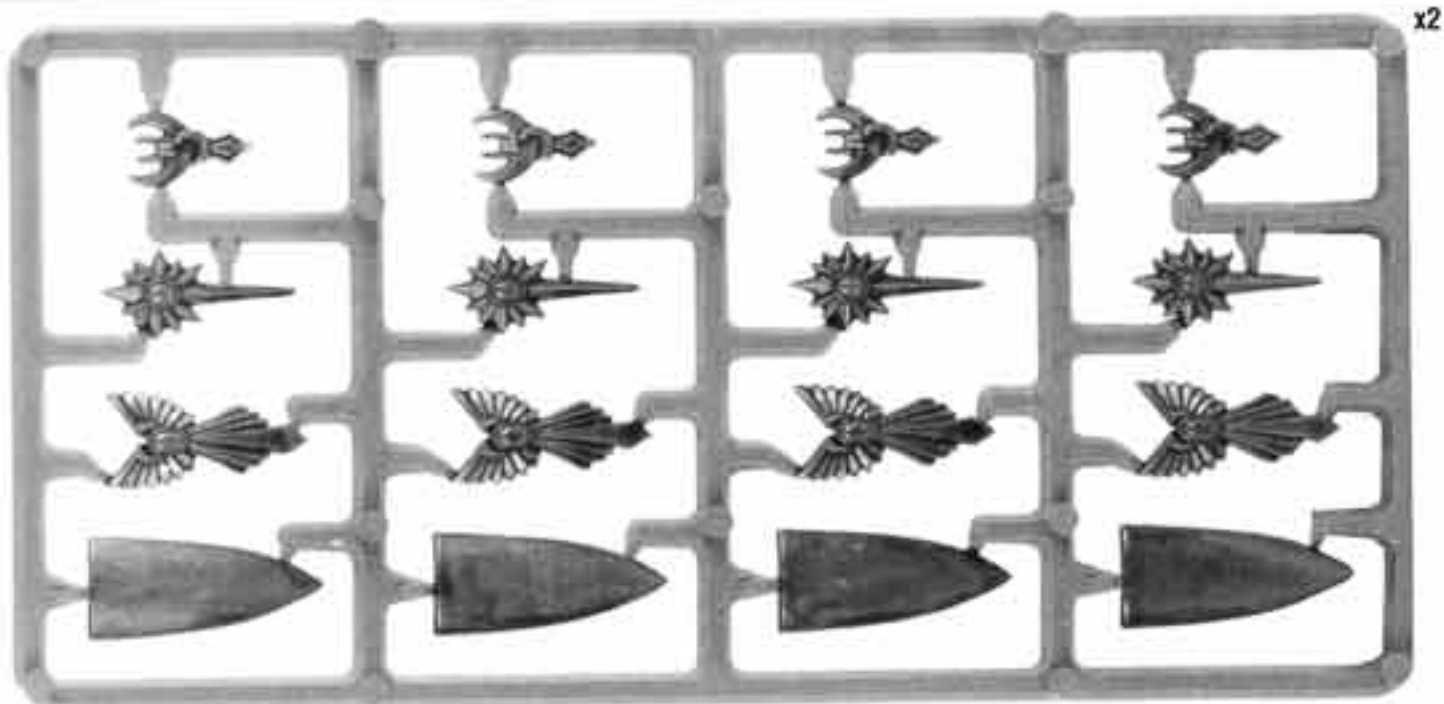

x2

**High Elf Shields**  
99080210001

This Bitz Pack allows you to personalise your models.

An example of using this Bitz Pack.

SPECIAL

**Sword Masters of Hoeth Command**  
99110210125  
This set contains 5 models. Banner not included.