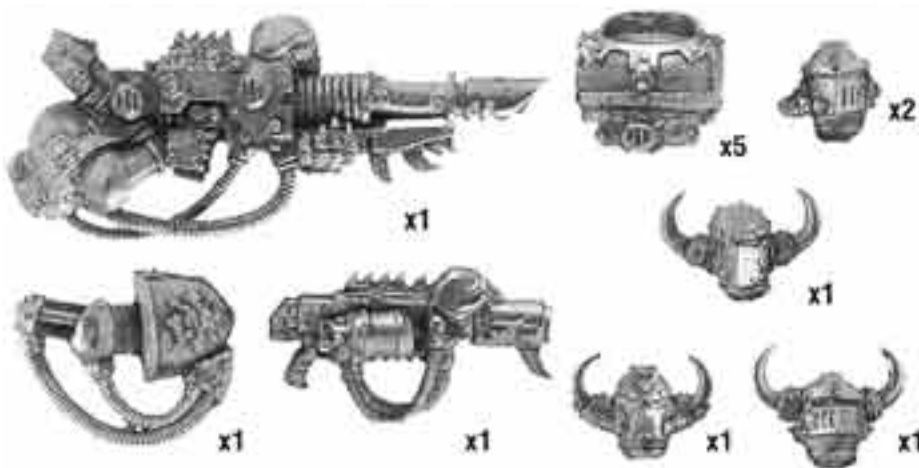

**Chaos Space Marine with Khorne Icon**  
99060102114

**Night Lords Conversion Pack**  
99060102121

This Bitz Pack allows you to personalise your models.

An example of using this Bitz Pack.

**Chaos Space Marine with Nurgle Icon**  
99060102113