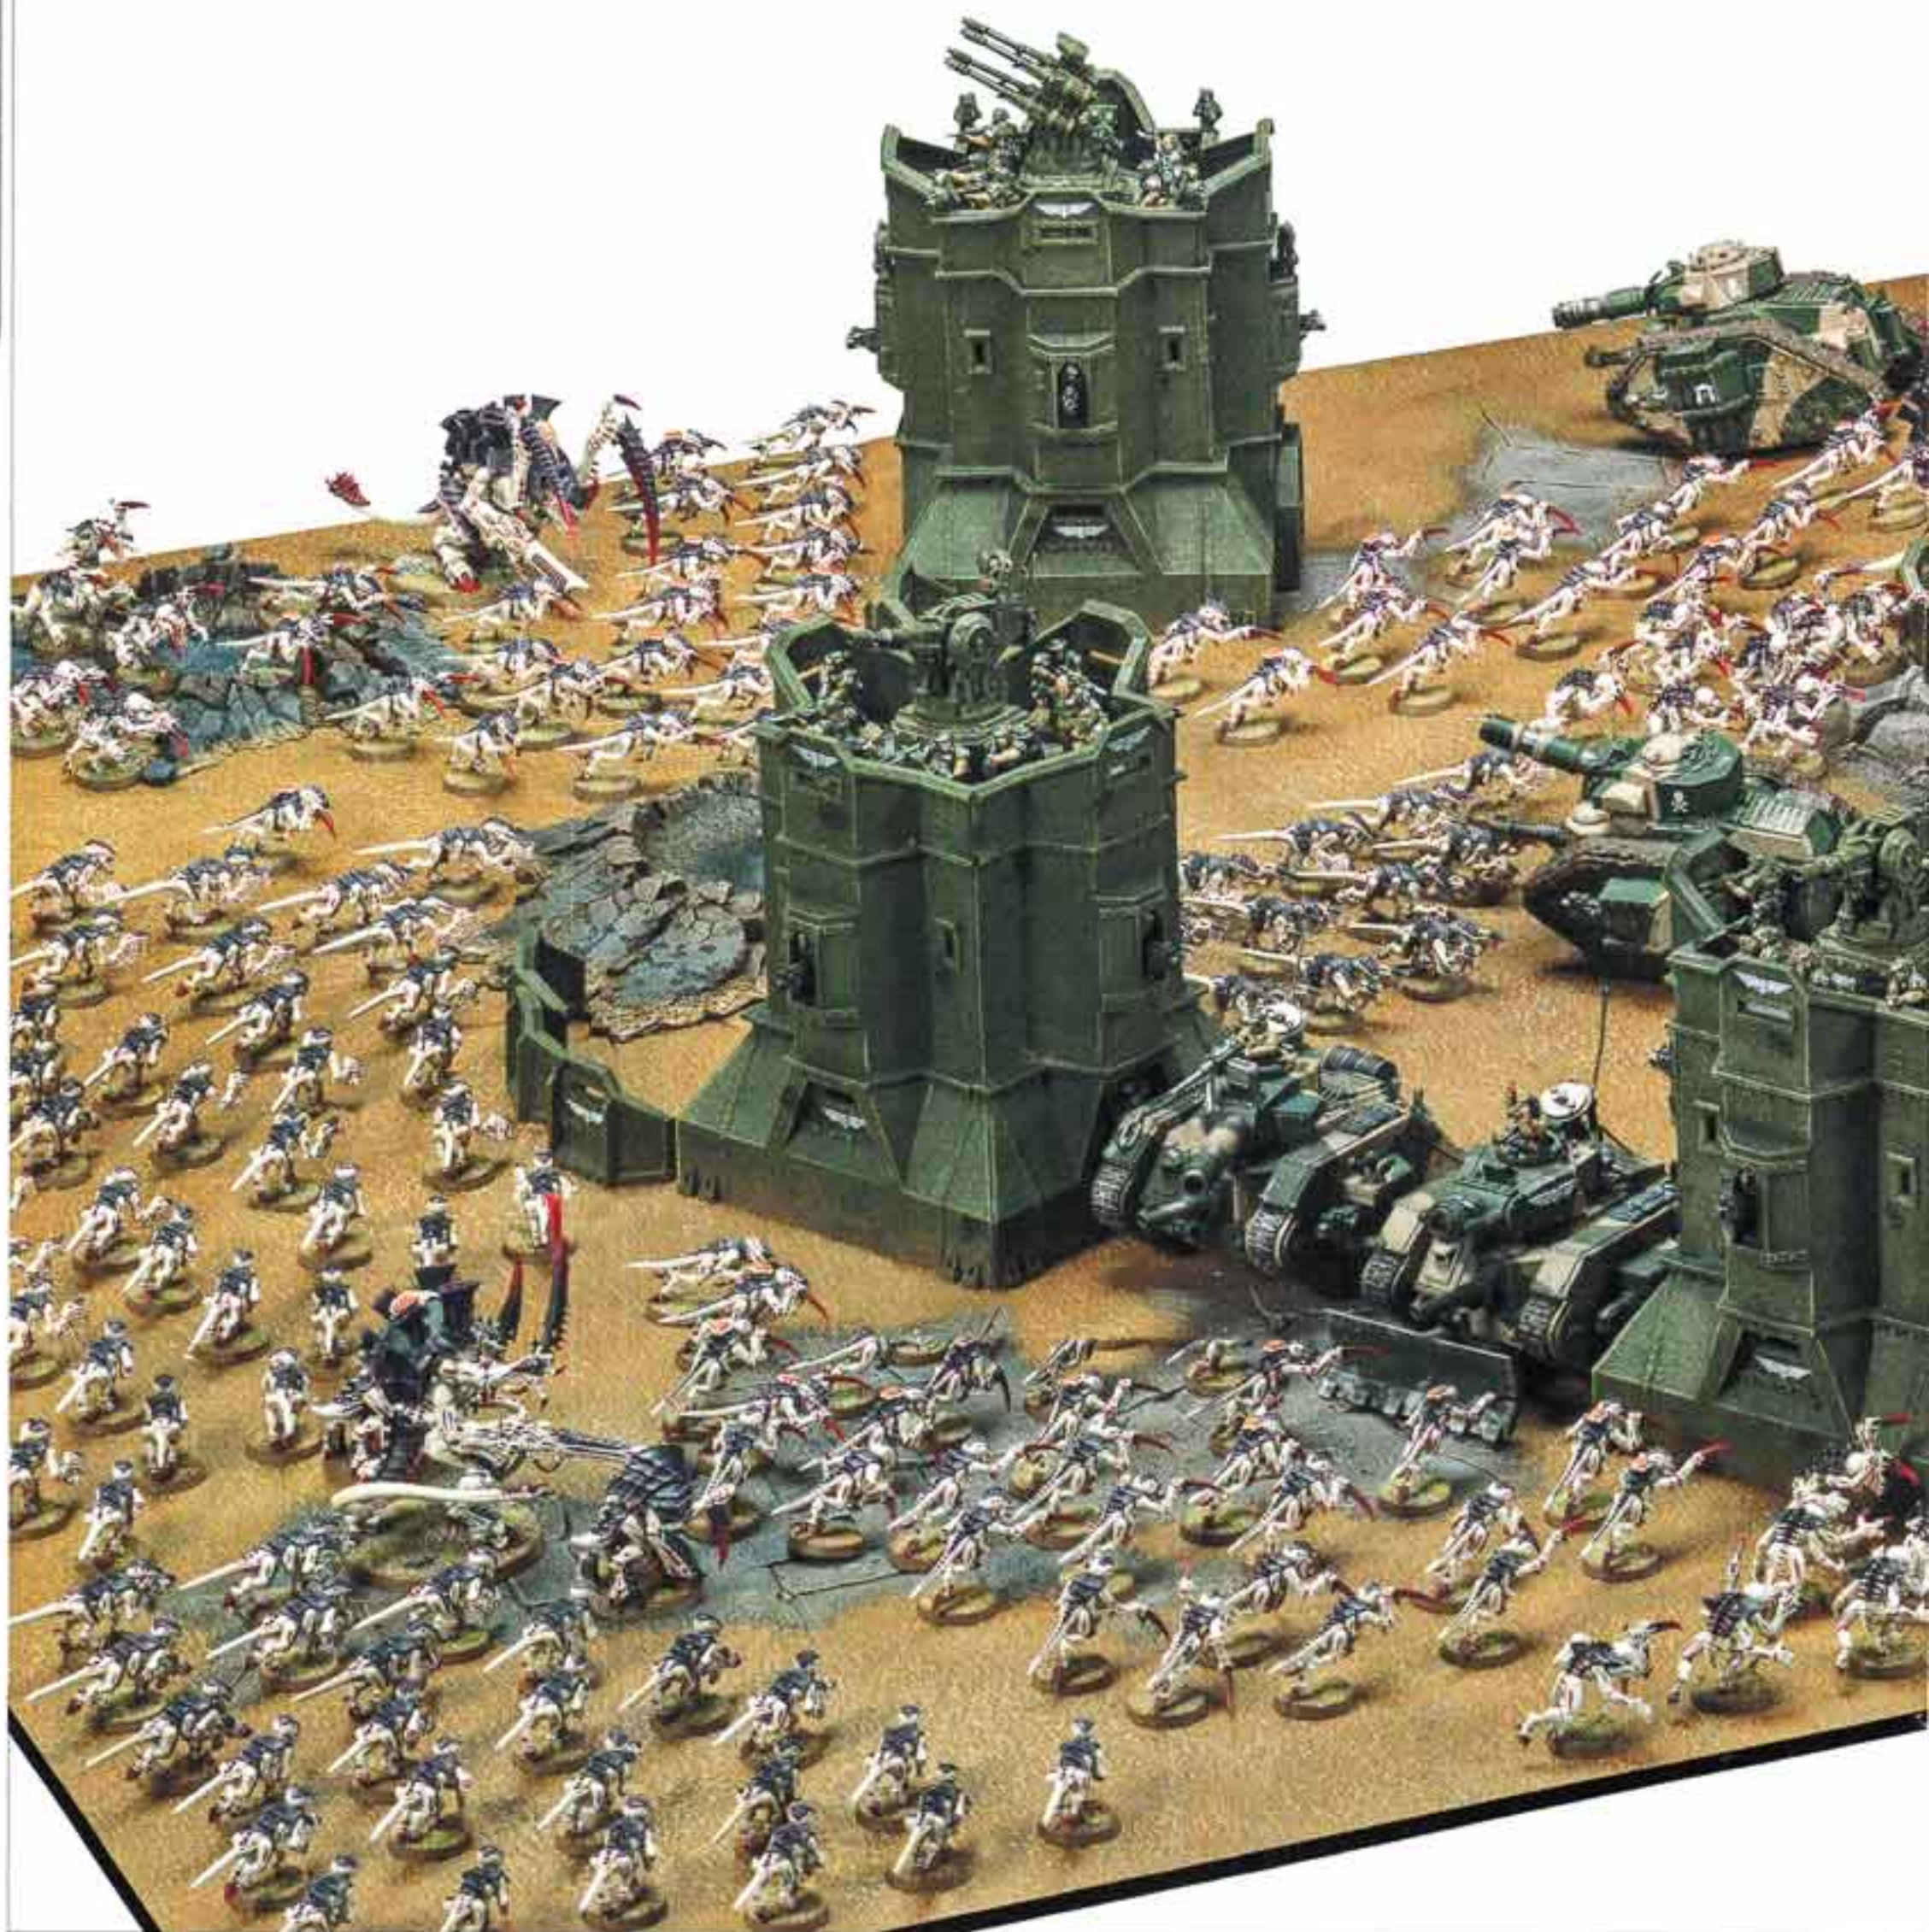

WARHAMMER 40,000

The Warhammer 40,000 scenery range brings the war-torn battlefields of the grim far future to life on your tabletop.