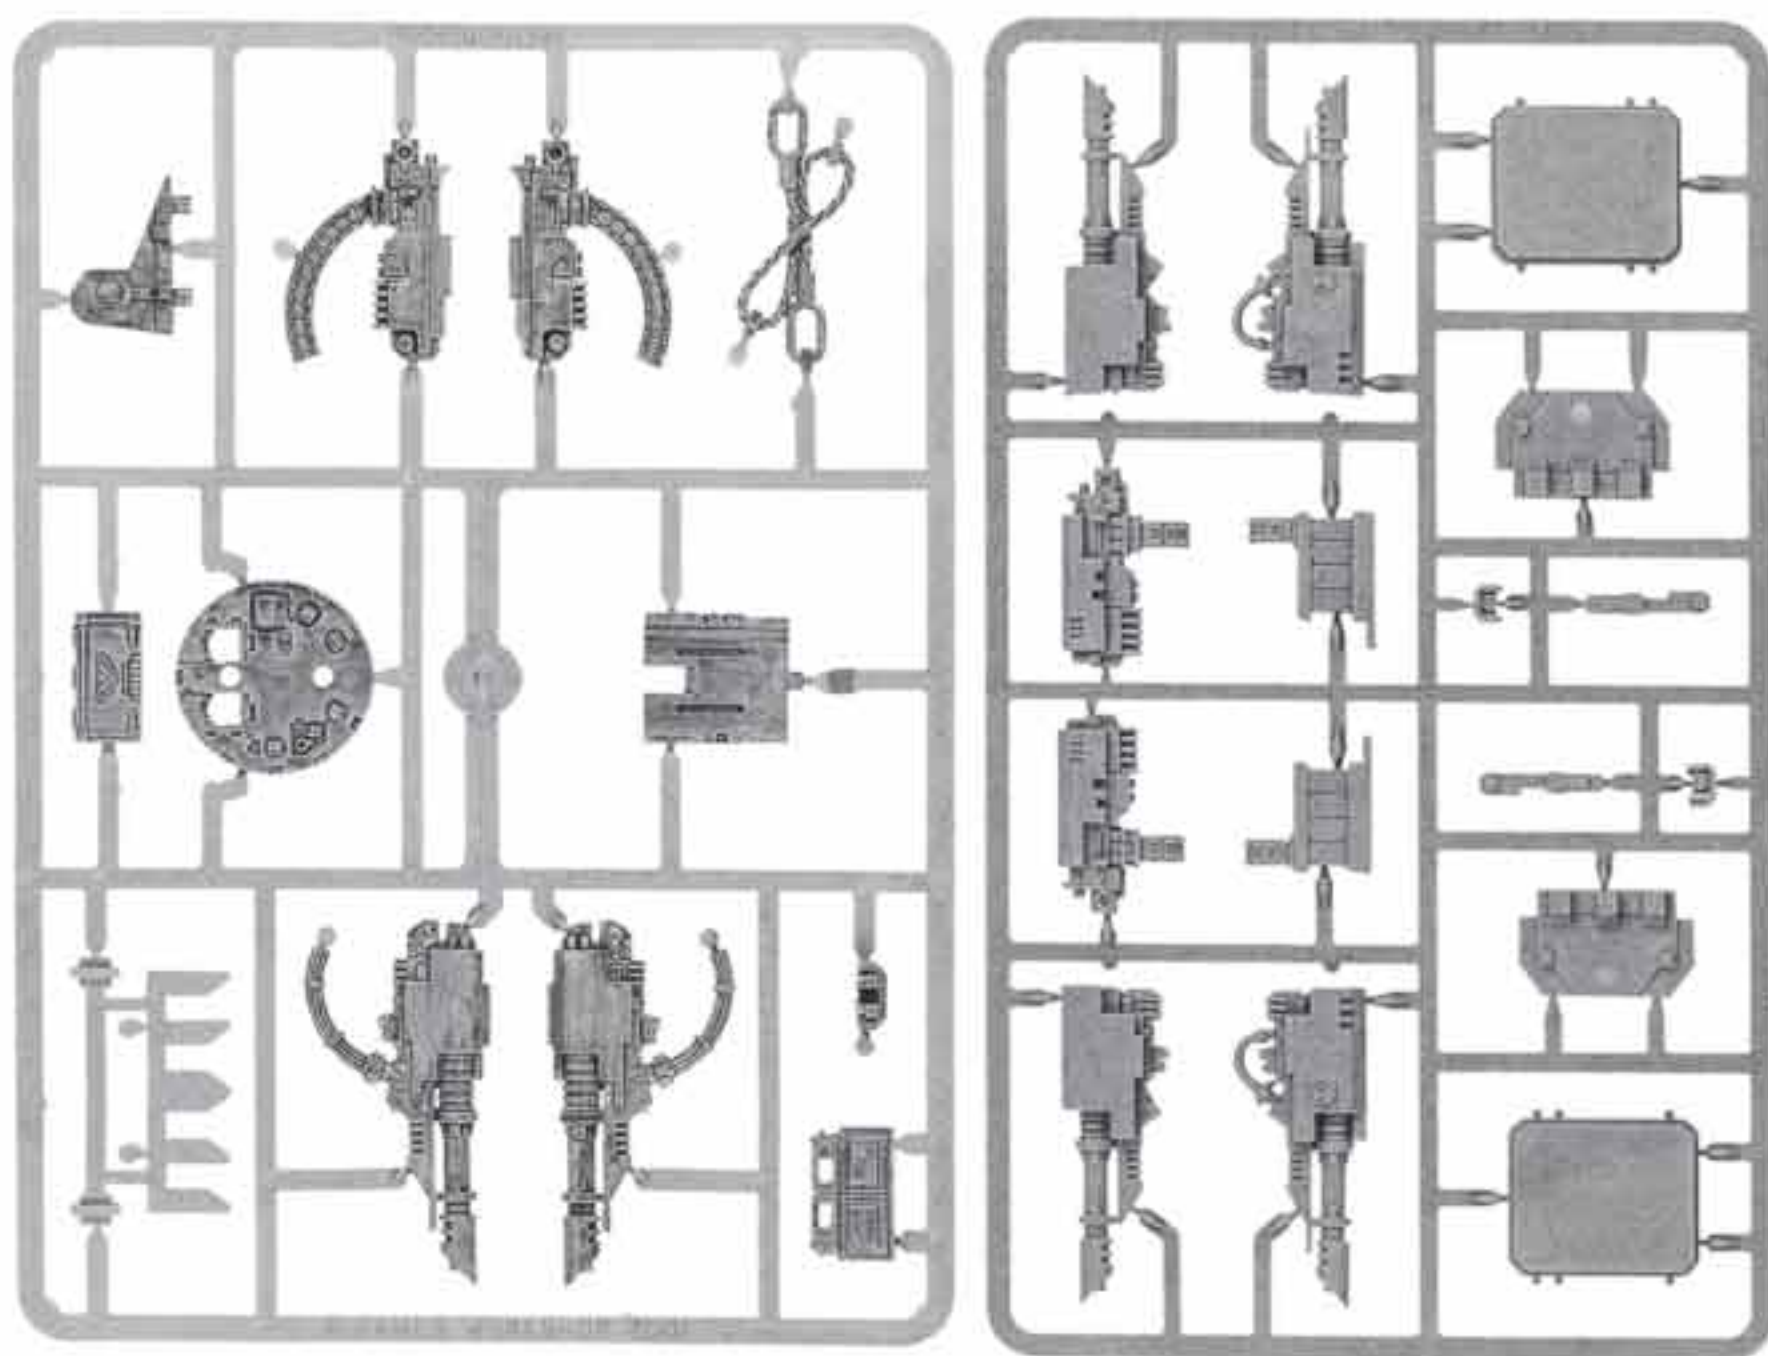

Land Raider Terminus Ultra Conversion Pack

99120101073

This pack allows you to convert a Space Marine Land Raider to the Terminus Ultra Pattern. Frames not shown at actual size.