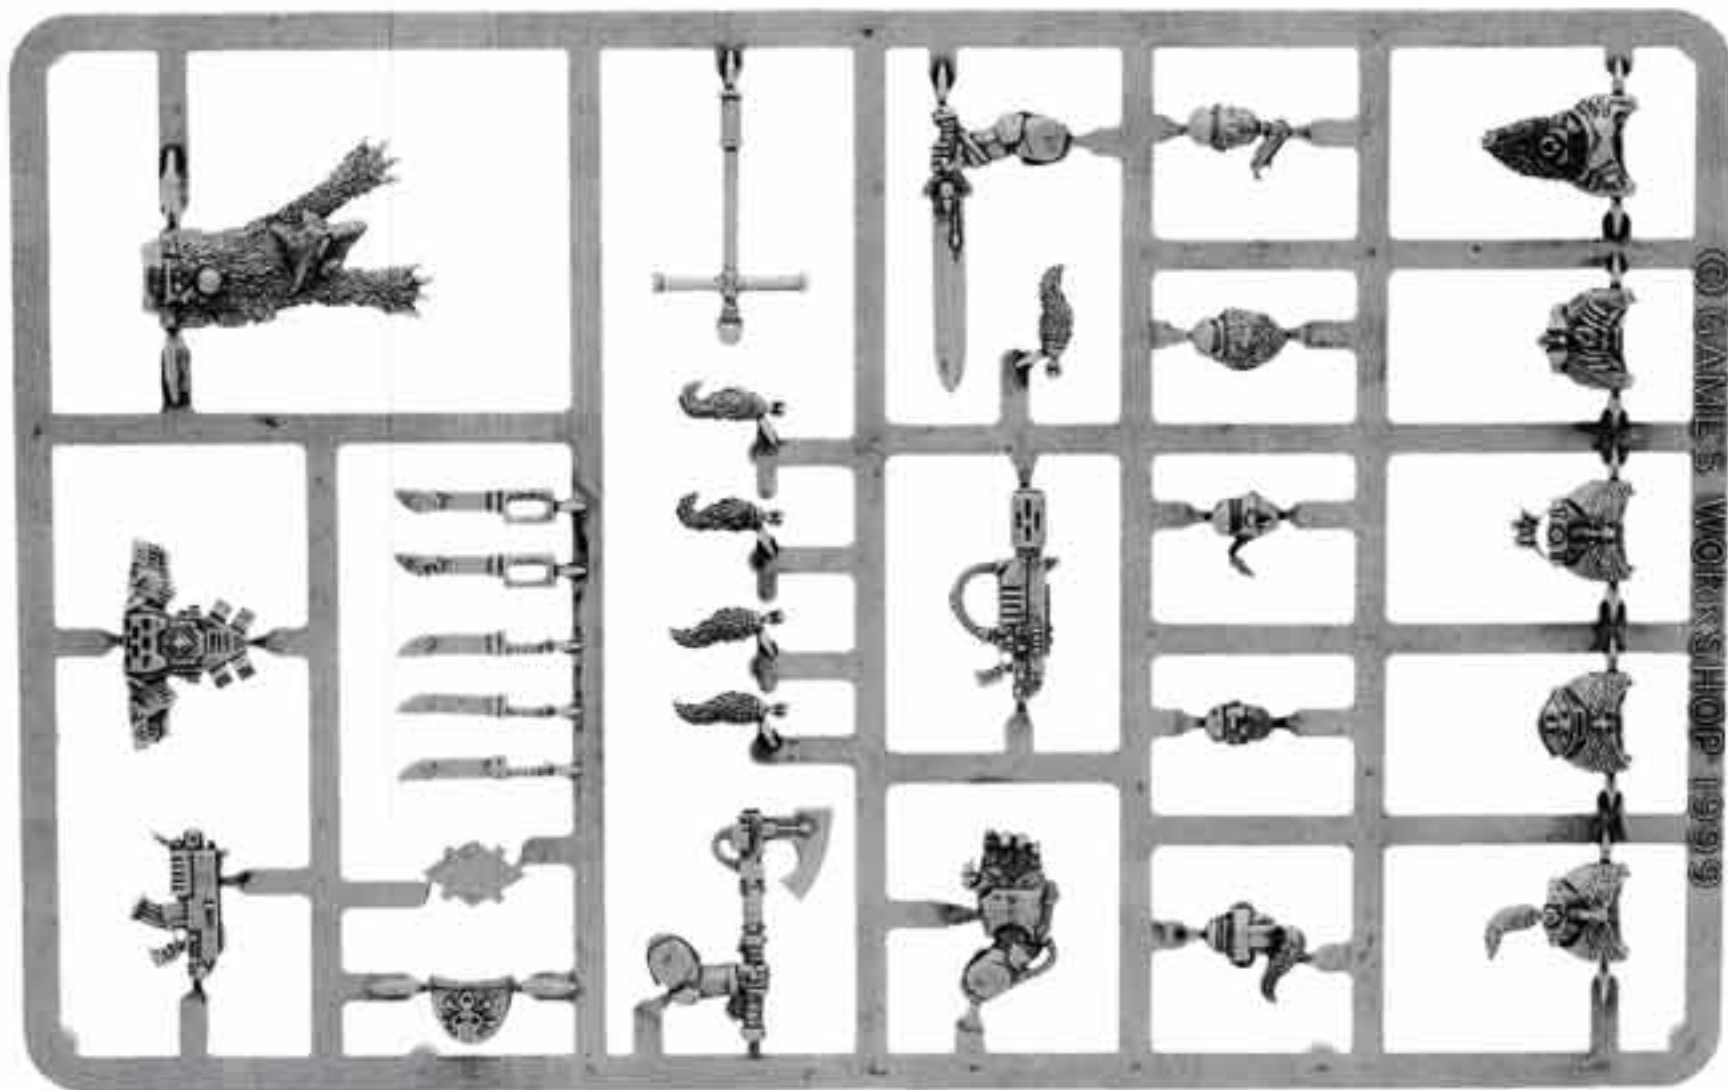

This Bitz Pack allows you to personalise your models.

 **Space Wolves Accessory Frame**  
99080101004

© GAMES WORKSHOP 1999