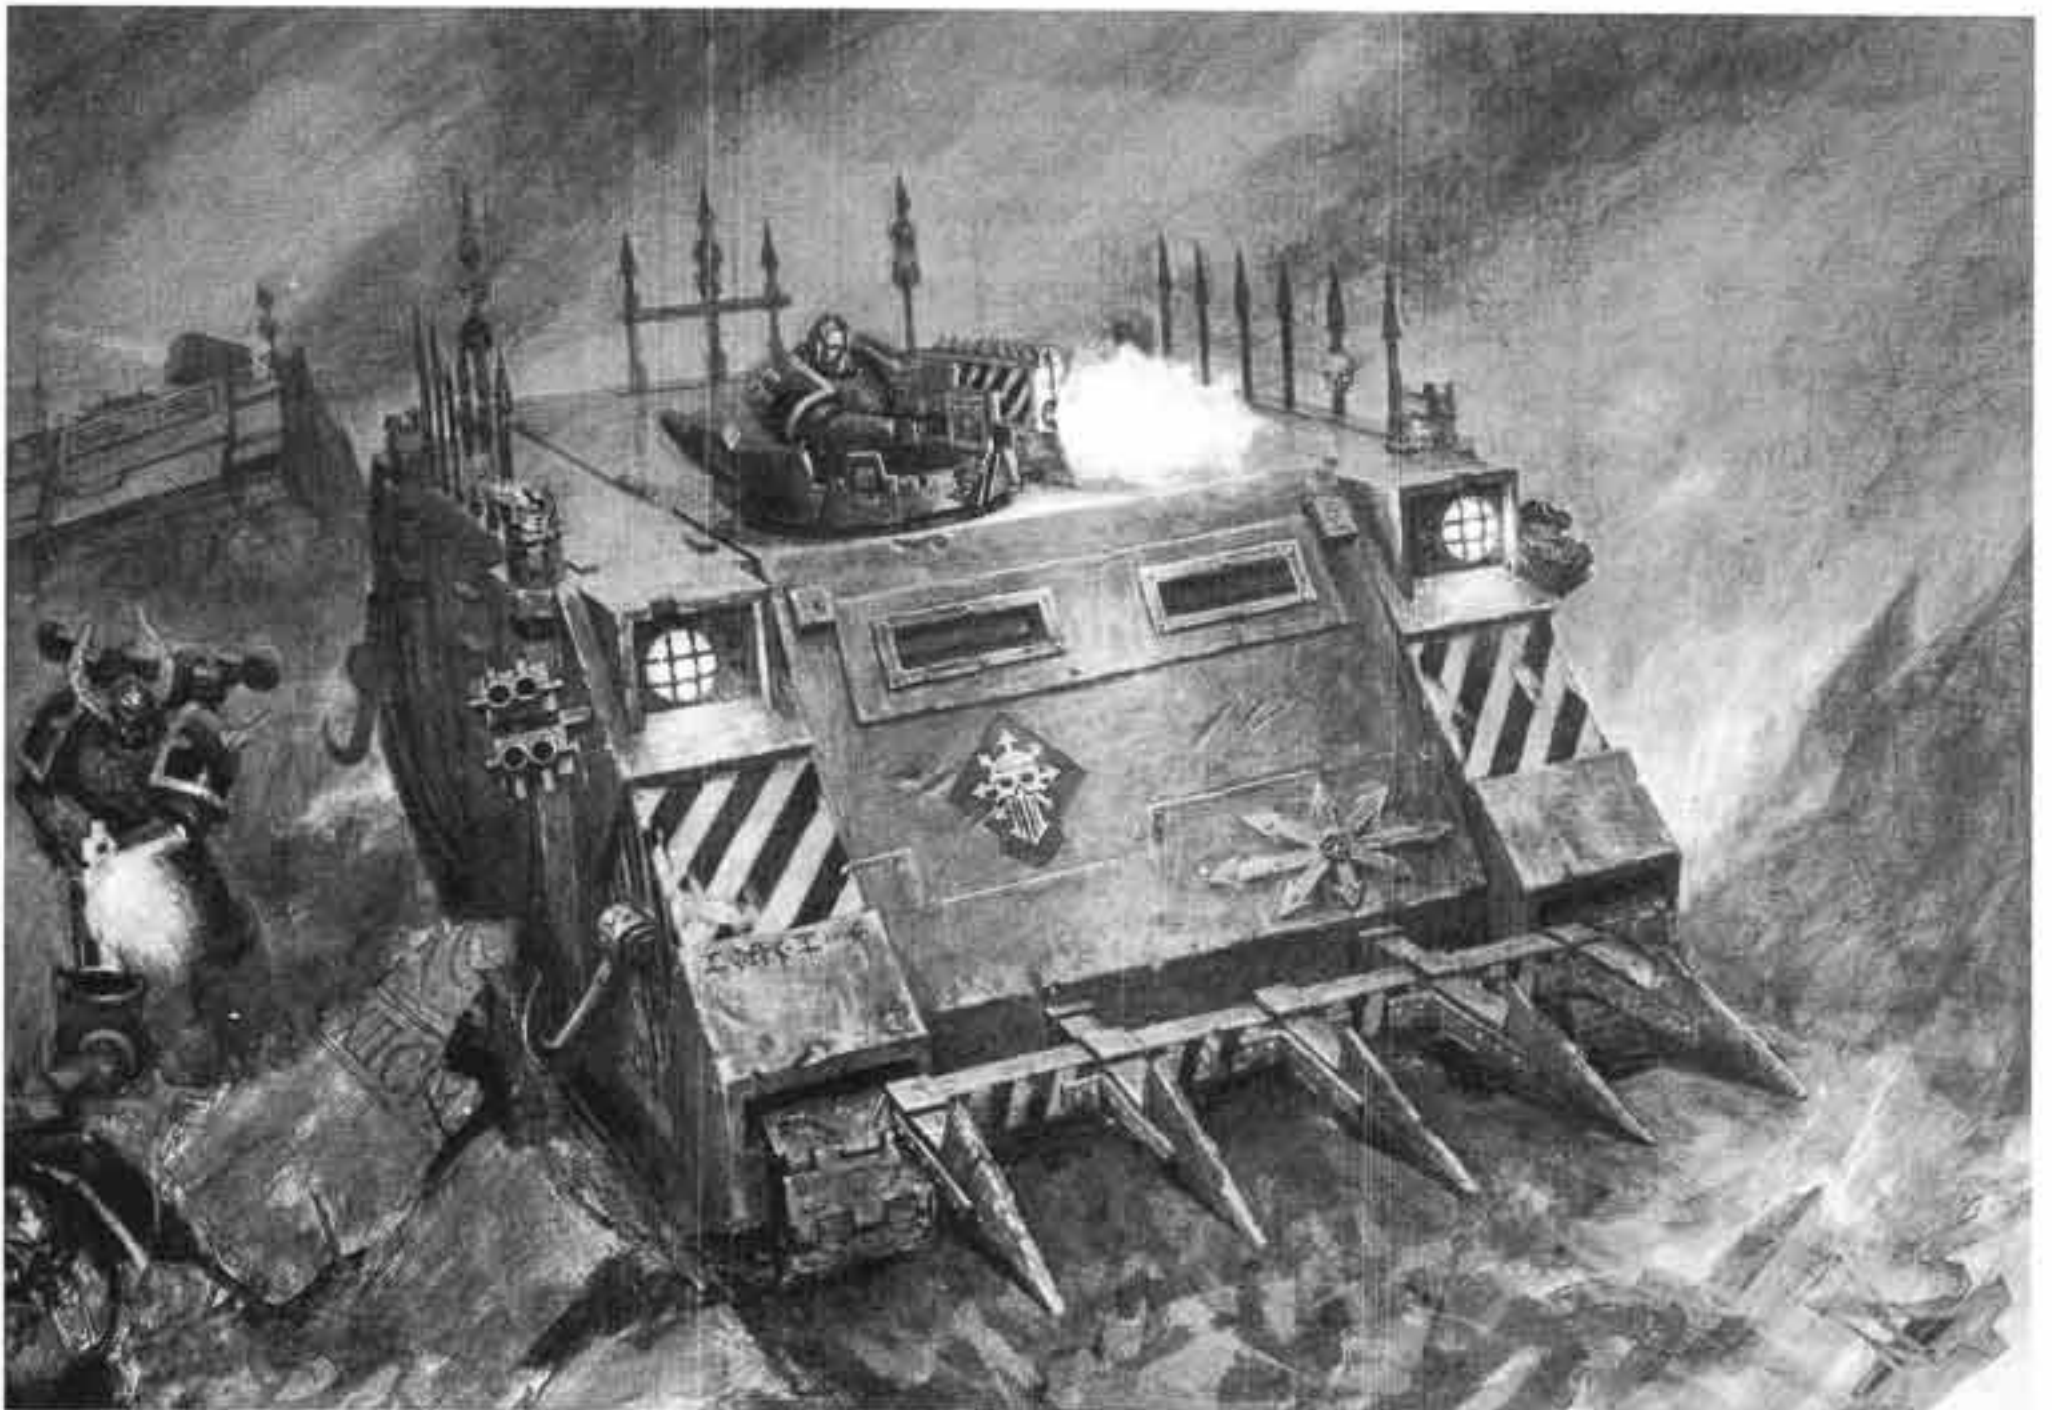

DEDICATED TRANSPORT

MULTI
PART
PLASTIC
KIT

Chaos Rhino 99120102011

This set contains 1 multi-part plastic model.