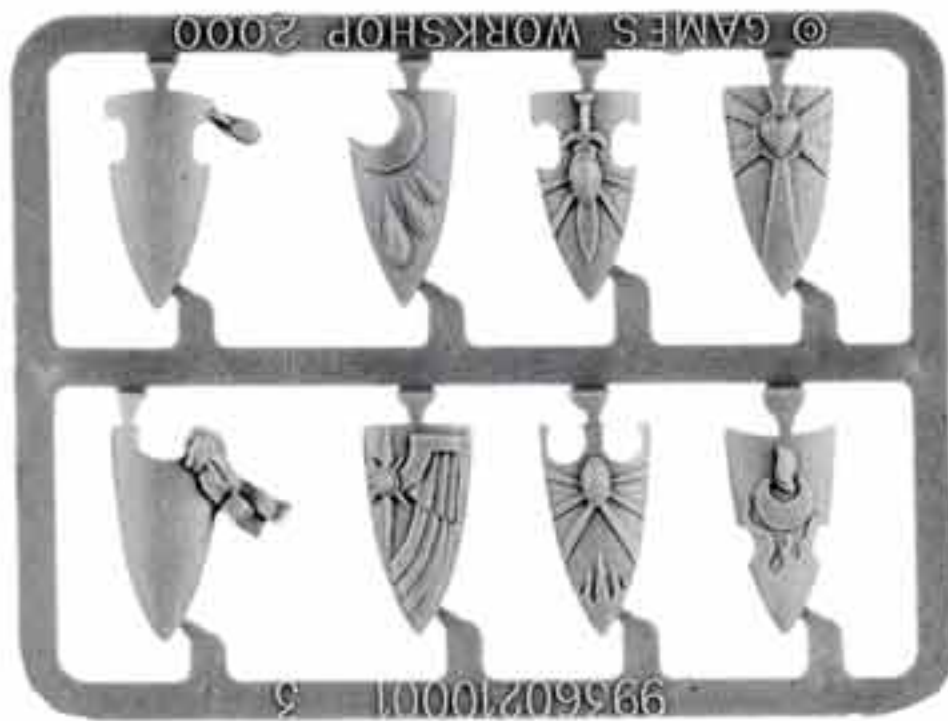

 **Barded Elven Steeds**  
99120210014  
This set contains 5 models.

 **Silver Helm Shields**  
99080210002  
This Bitz Pack allows you to personalise your models

**Dragon Prince of Caledor**  
 99060210108  
 Dragon Princes of Caledor with lance are also available separately. This set contains 1 model supplied from the designs shown.