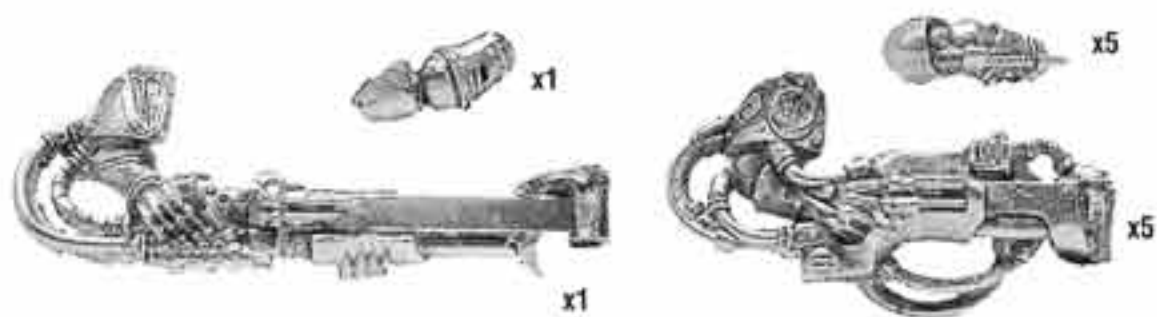

Noise Marine Sonic Weapons
99060102133
This Bitz Pack allows you to personalise your models.