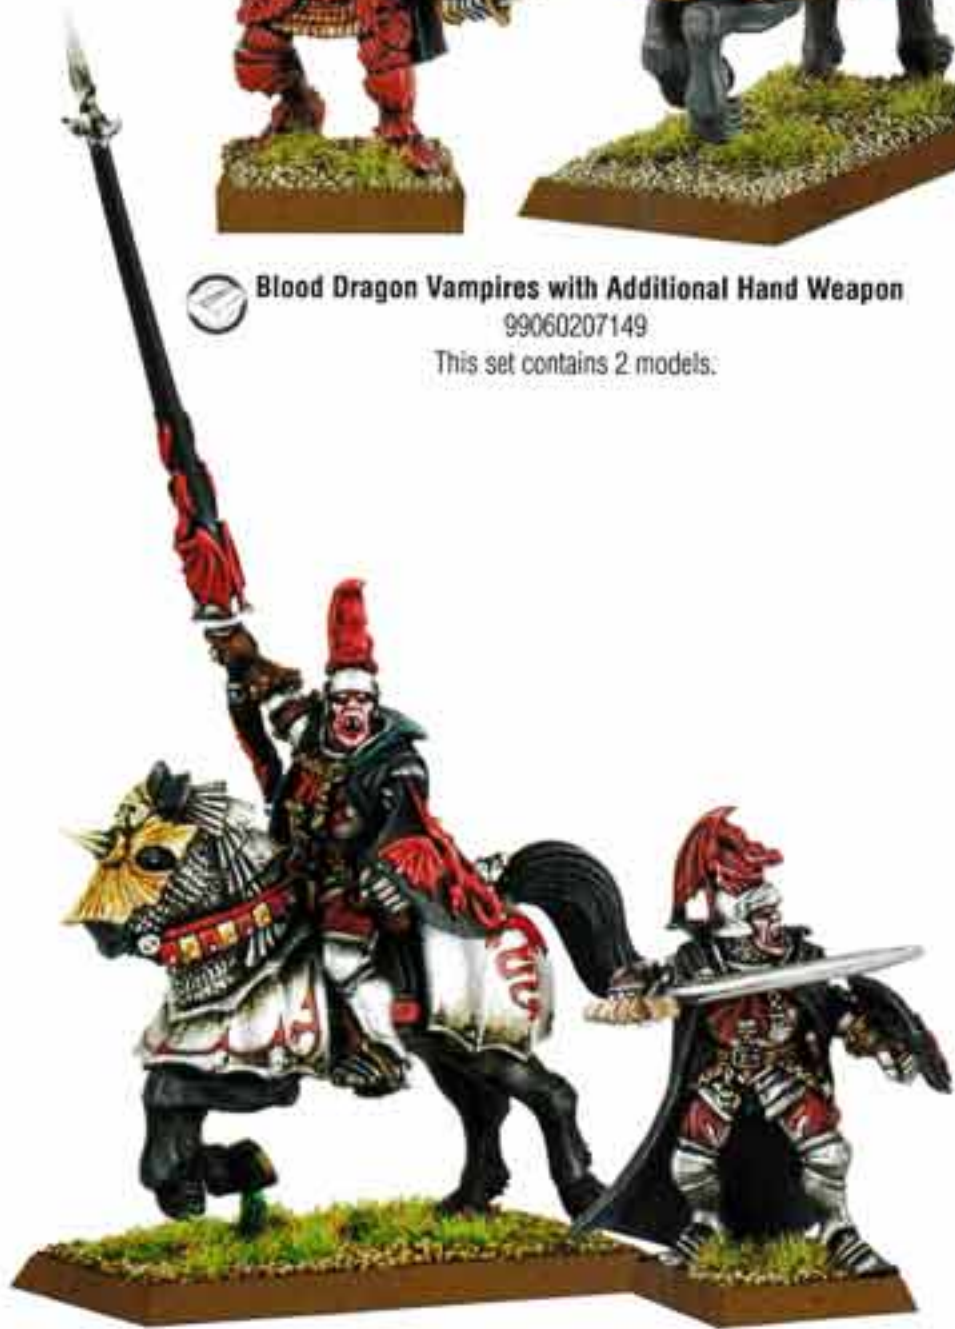

Blood Dragon Vampires with Lance
99060207150
This set contains 2 models.