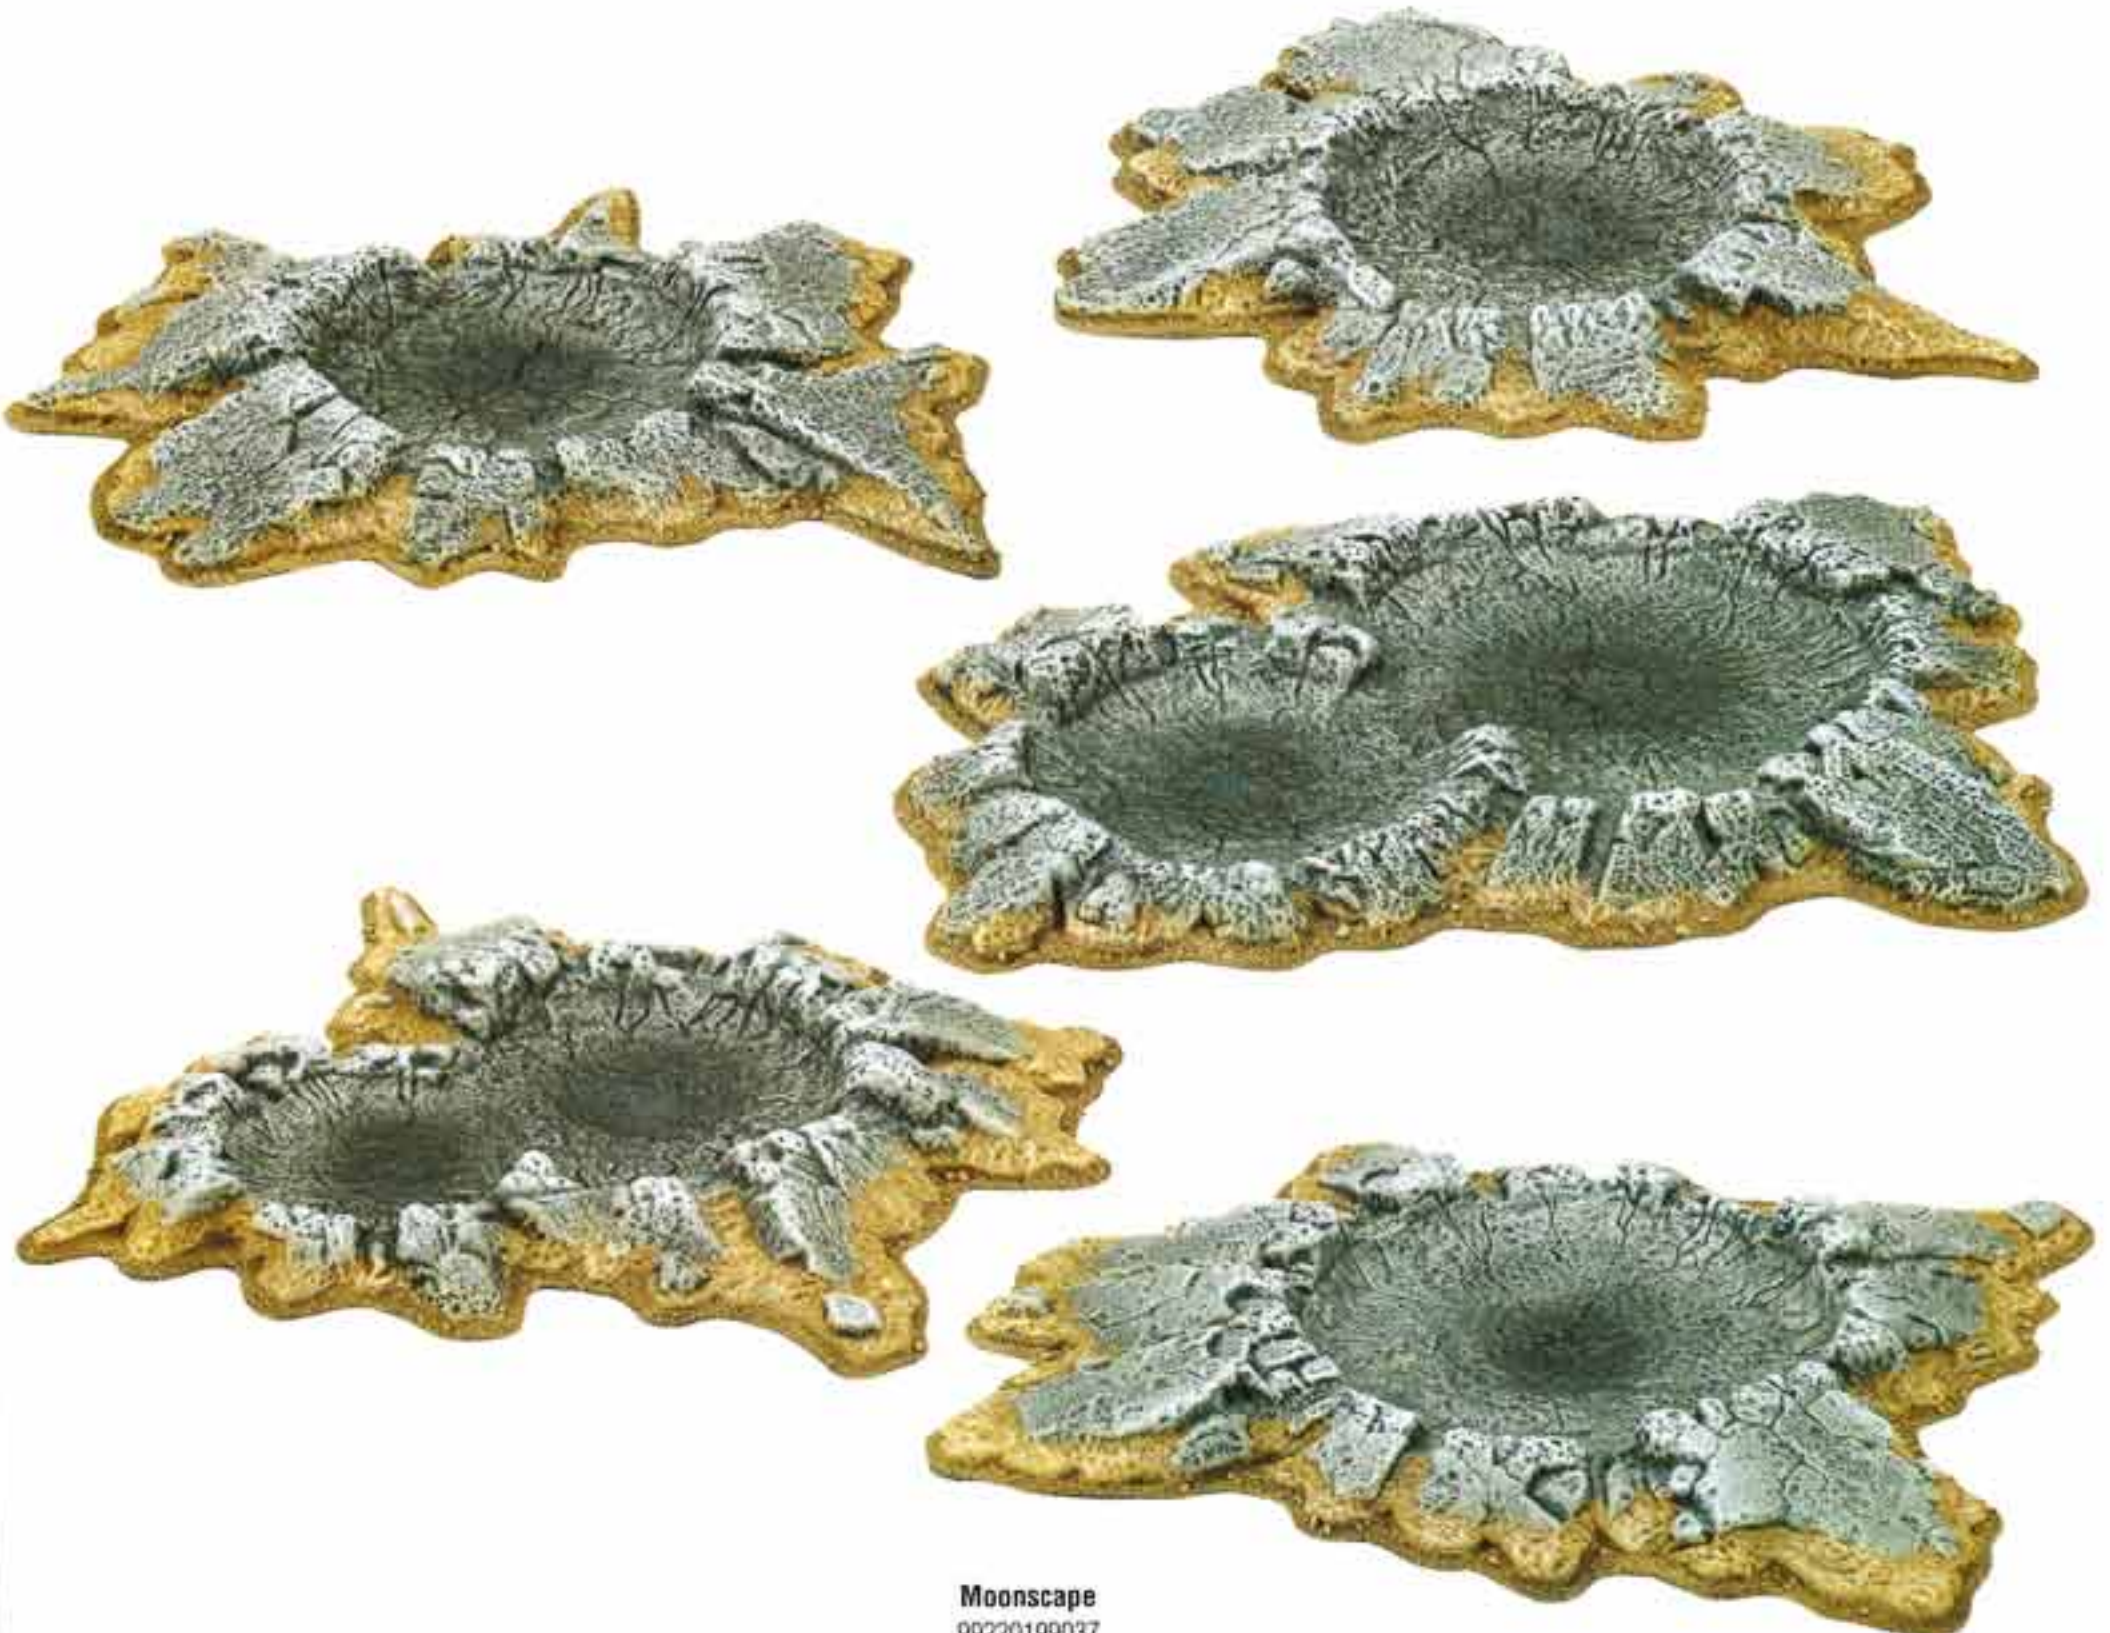

Moonscape
99220199037

This set contains 5 vac-formed plastic craters.