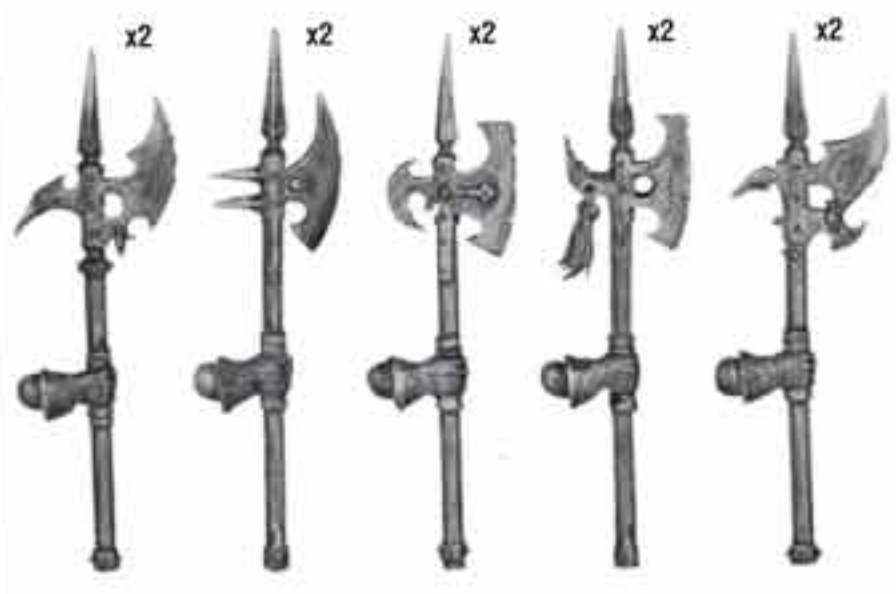

**Chaos Warrior Shields**  
99080201002  
This Bitz Pack allows you to personalise your models.

**Chaos Warrior Halberds**  
99060201220  
This Bitz Pack allows you to personalise your models.

An example of using this Bitz Pack.