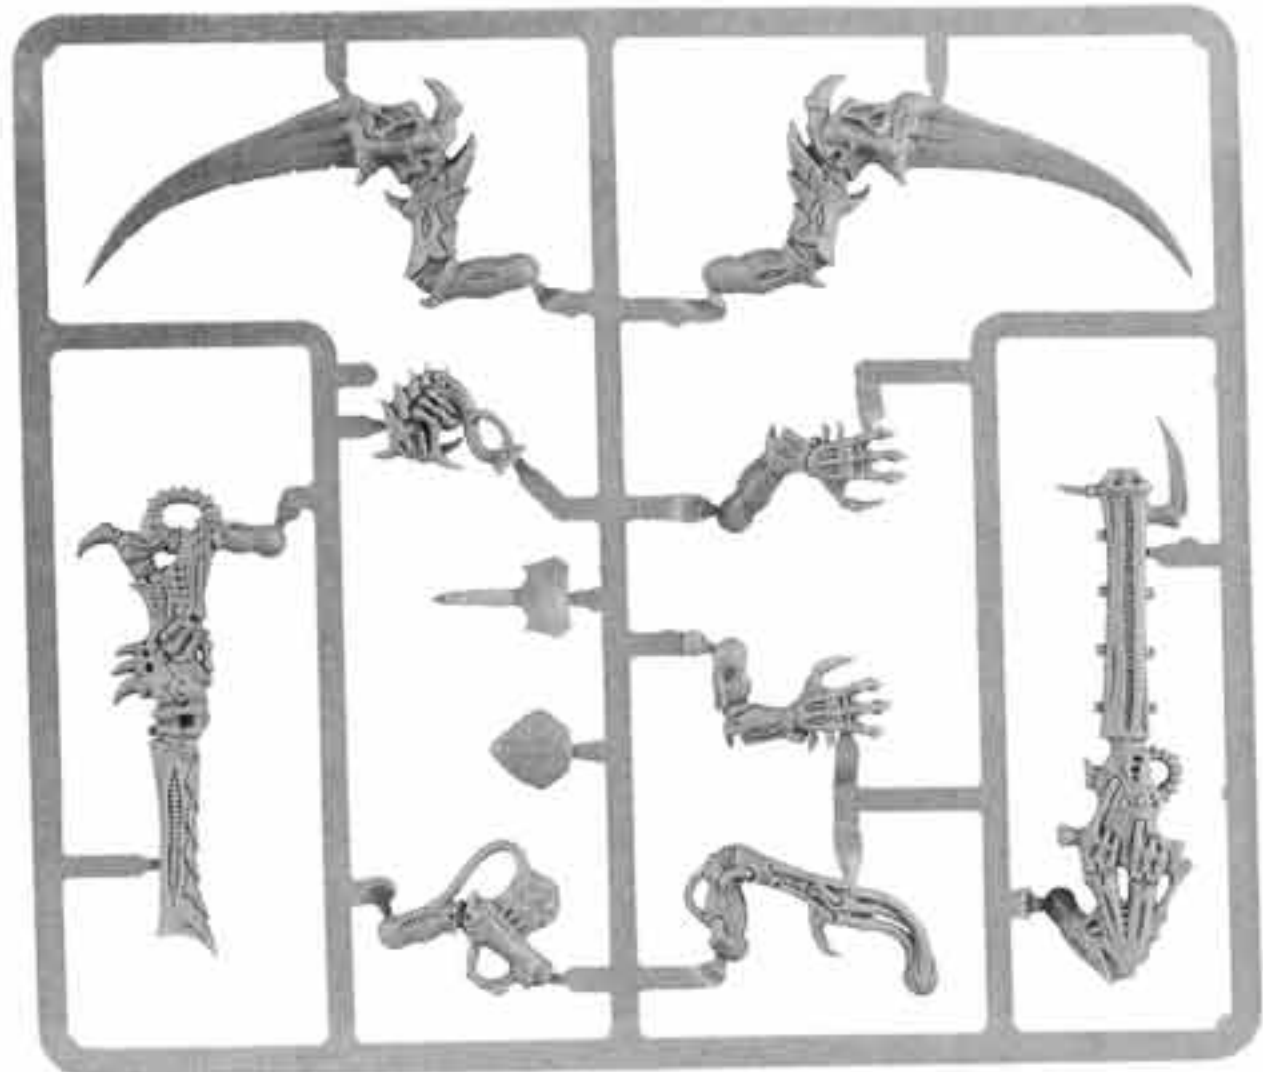

① Termagants (16 models)

② Tyranid Warriors (3 models)

③ Genestealers (8 models)

④ Hormagaunts (16 models)

HQ

**Hive Tyrant**  
99110106040

**Tyrant Guard**  
99060106042

 **Monstrous Arms**  
99080106001  
Frame not shown at actual size.  
This set allows you personalise your models.