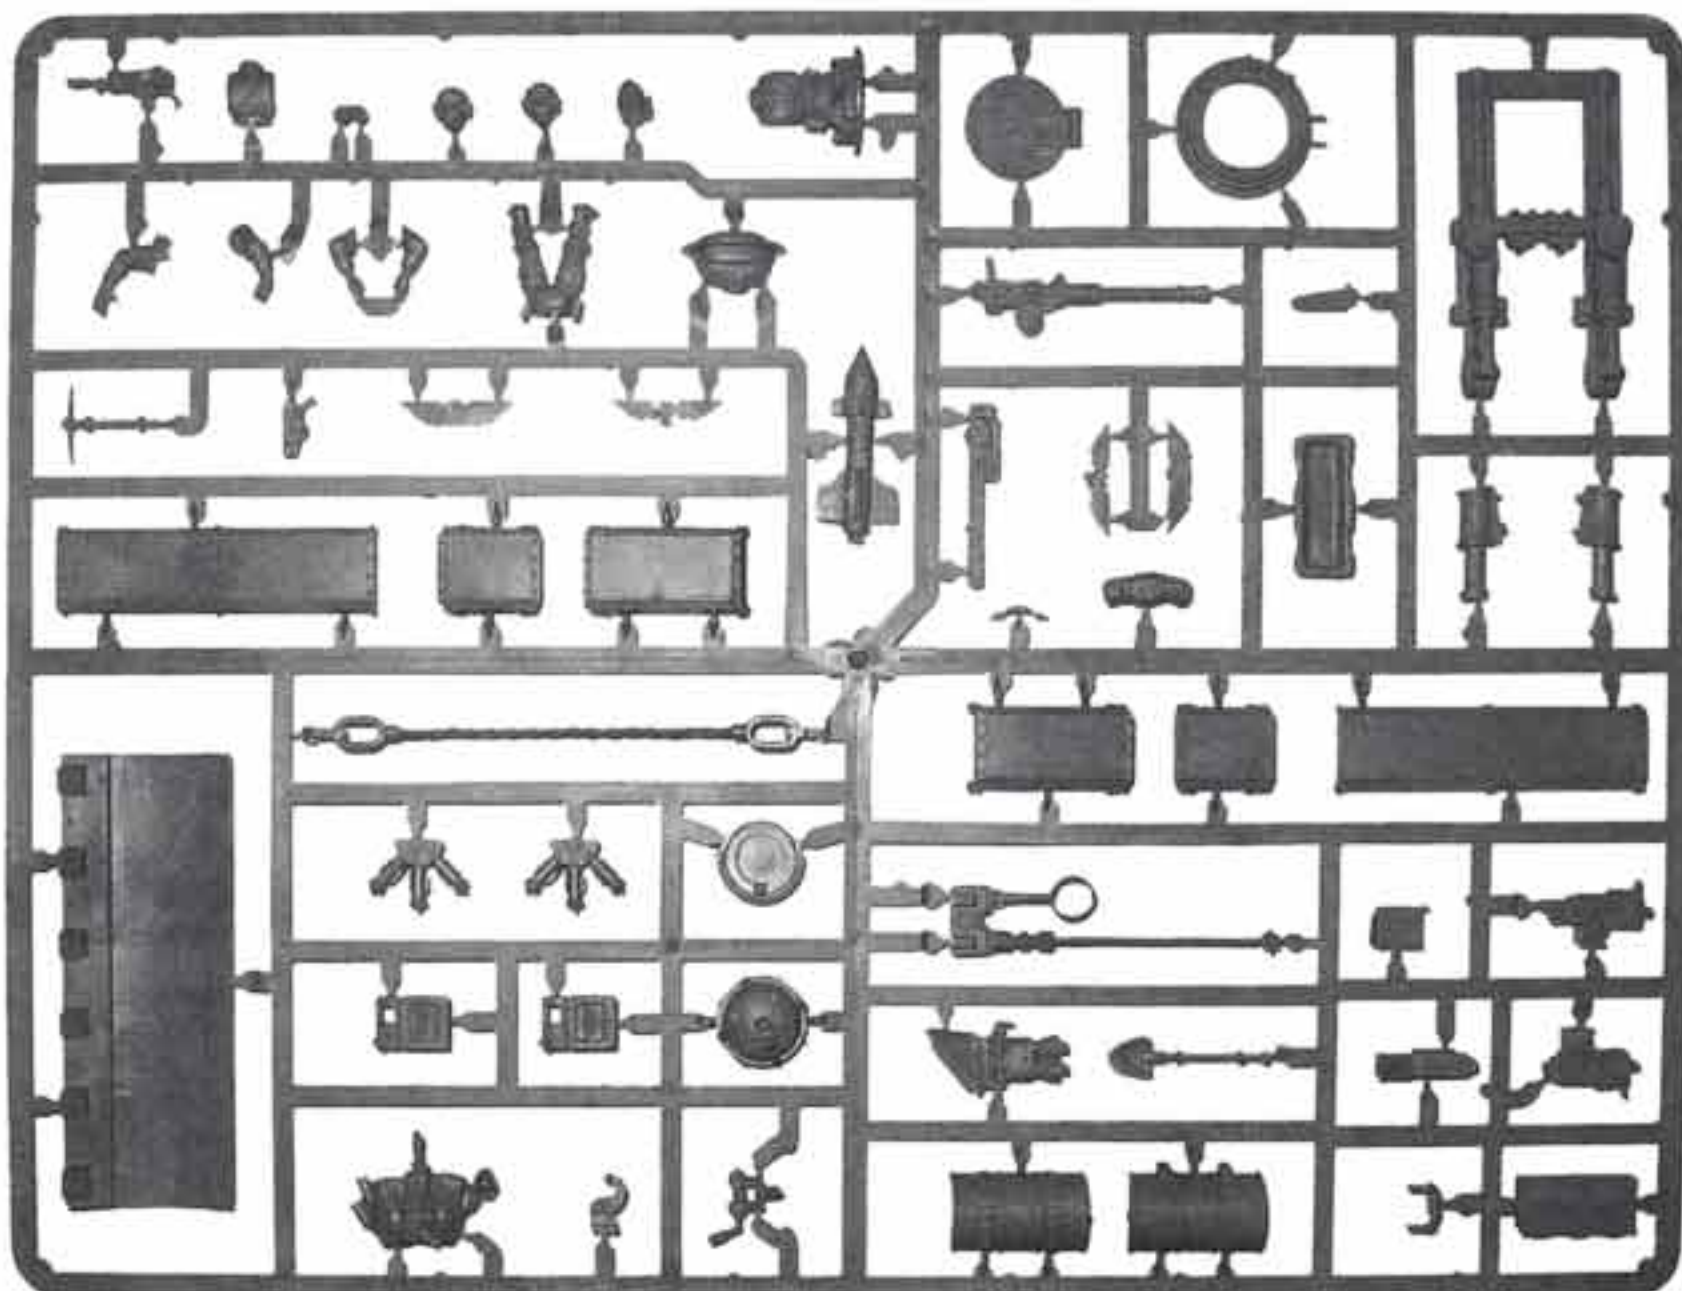

# HOBBY ESSENTIALS

 **Baneblade Sponson and Accessories**  
99120105031

This Bitz Pack allows you to personalise your models. Frames not shown at actual size.

 **Tank Accessories**  
99120105032

This Bitz Pack allows you to personalise your models. Frame not shown at actual size.