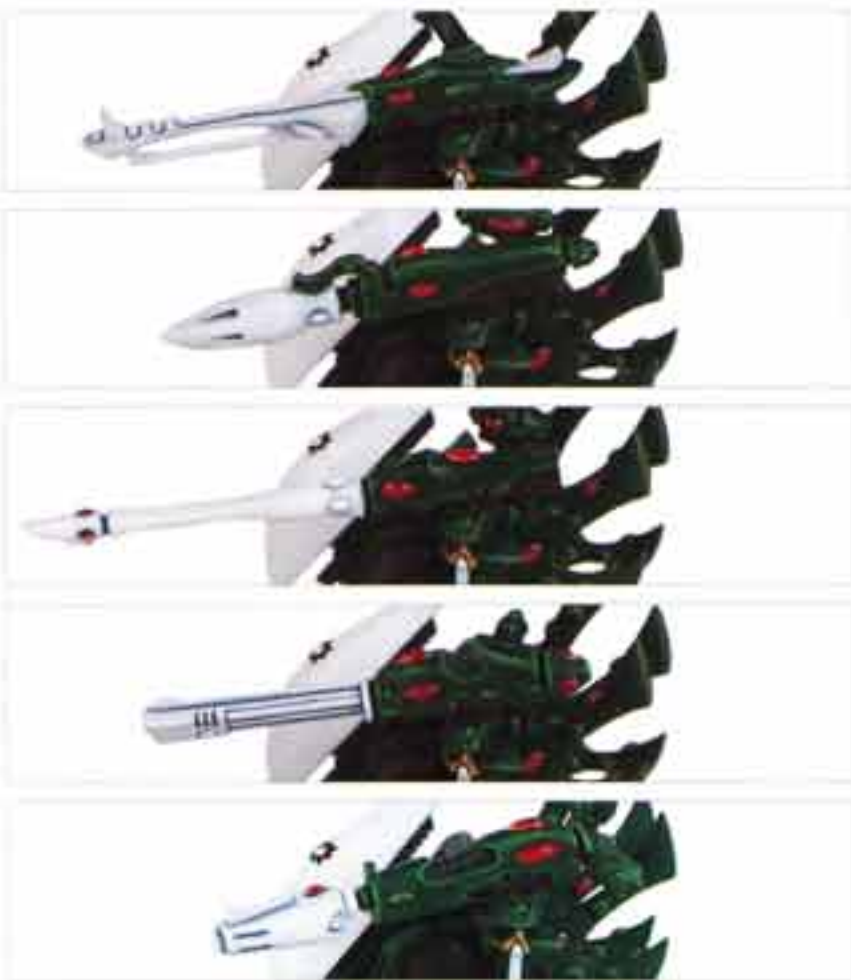

**MULTI
PART
PLASTIC
KIT**

Wraithlord 99120104013
This set contains 1 multi-part plastic model.

This set can be assembled in a number of ways. It includes a variety of weapon and equipment options, as shown in the examples.