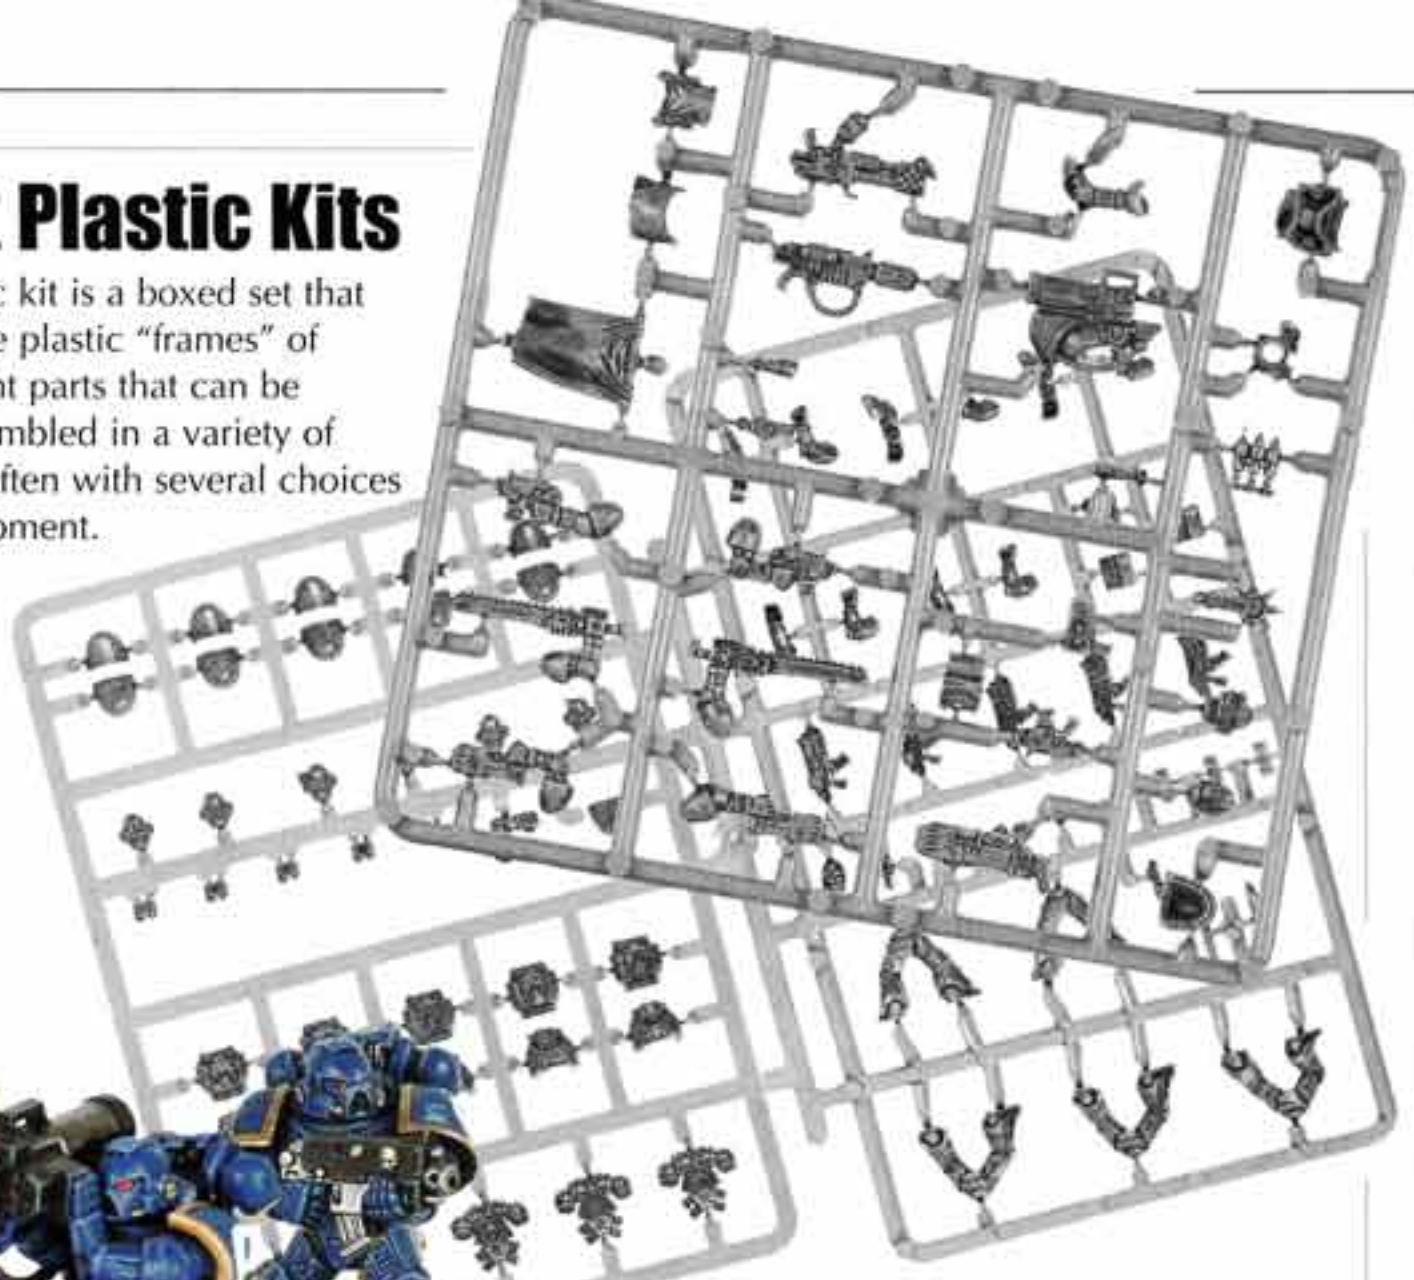

MULTI-PART PLASTIC KIT

Multi-Part Plastic Kits

The multi-part plastic kit is a boxed set that contains one or more plastic "frames" of models or component parts that can be clipped out and assembled in a variety of different poses and often with several choices for weapons or equipment.

Many multi-part plastic kits can make several options of model or troop type depending on which combination a modeller selects.