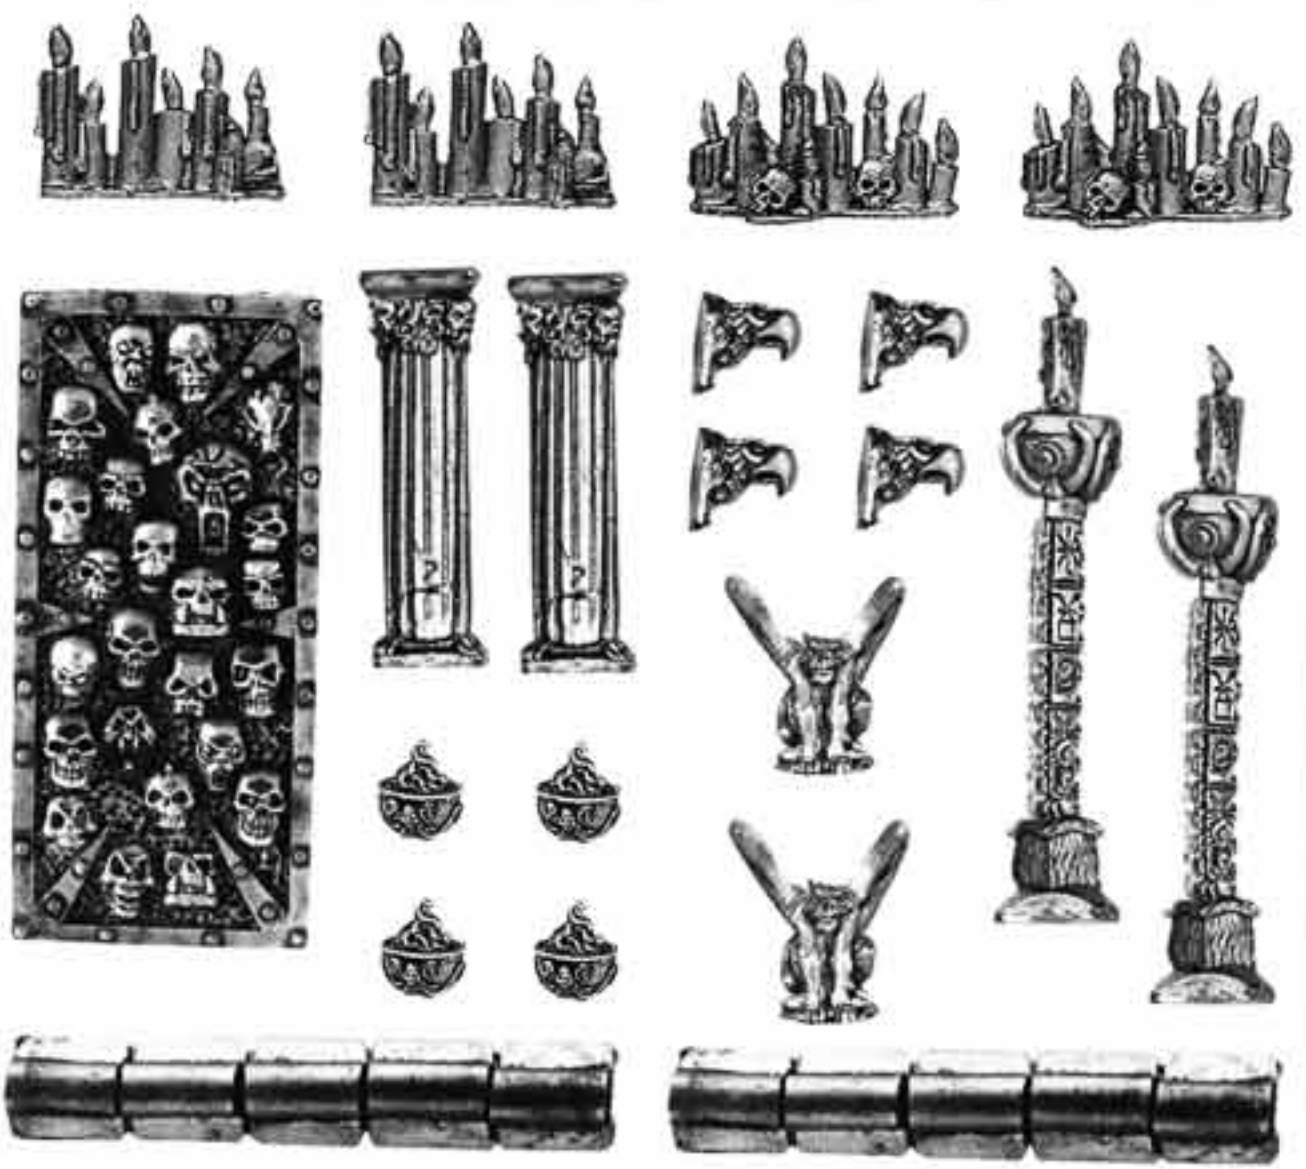

**Temple of Skulls**  
99129999007

 **Buckets and Barrels**  
99060299050  
This Bitz Pack allows you to personalise your models.

 **Fantasy Graveyard**  
99060207179  
This Bitz Pack allows you to personalise your models.