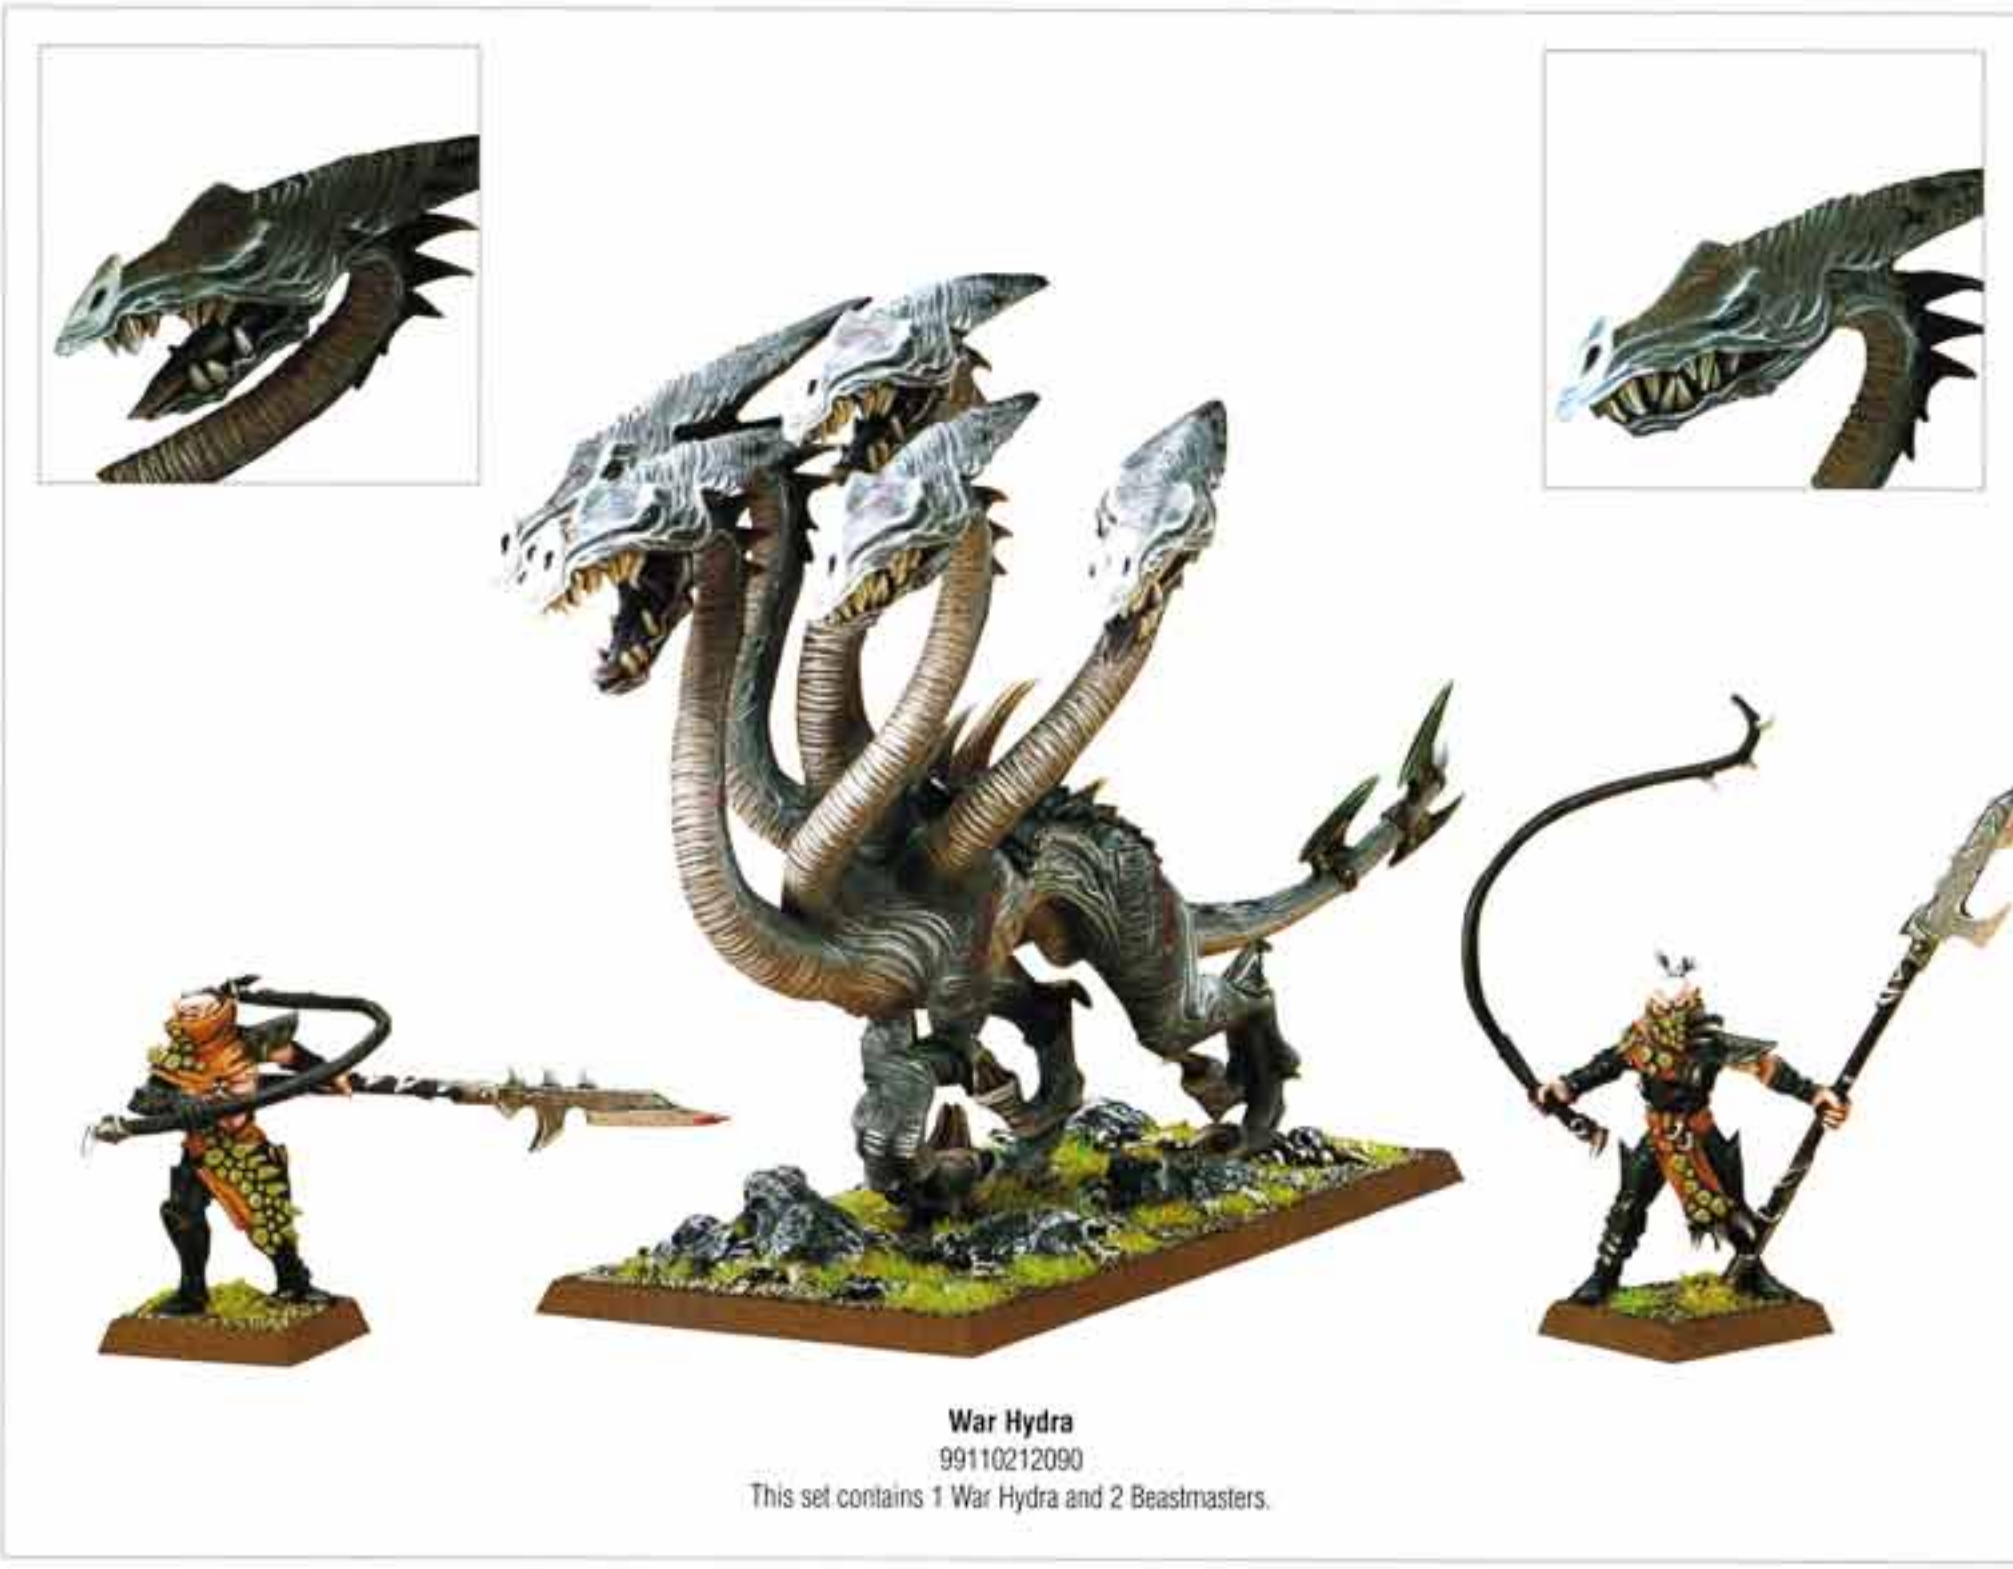

RARE

War Hydra
99110212090

This set contains 1 War Hydra and 2 Beastmasters.