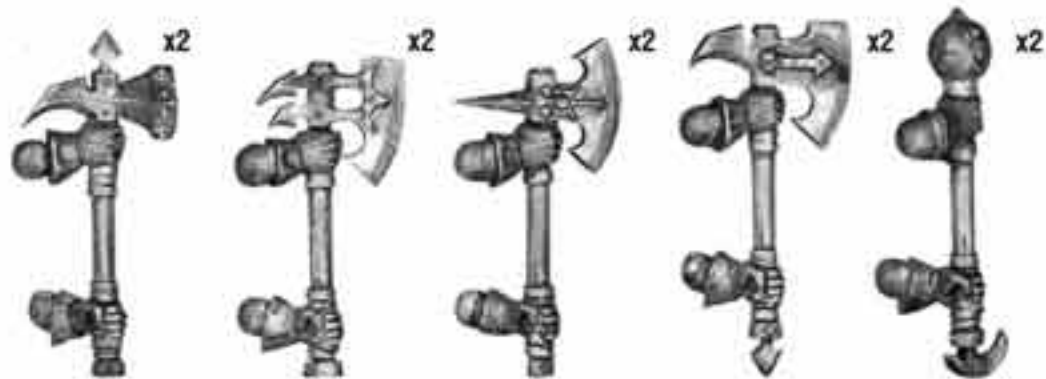

**Chaos Warrior Shields**  
99080201002  
This Bitz Pack allows you to personalise your models.

**Chaos Warrior Halberds**  
99060201220  
This Bitz Pack allows you to personalise your models.

An example of using this Bitz Pack.