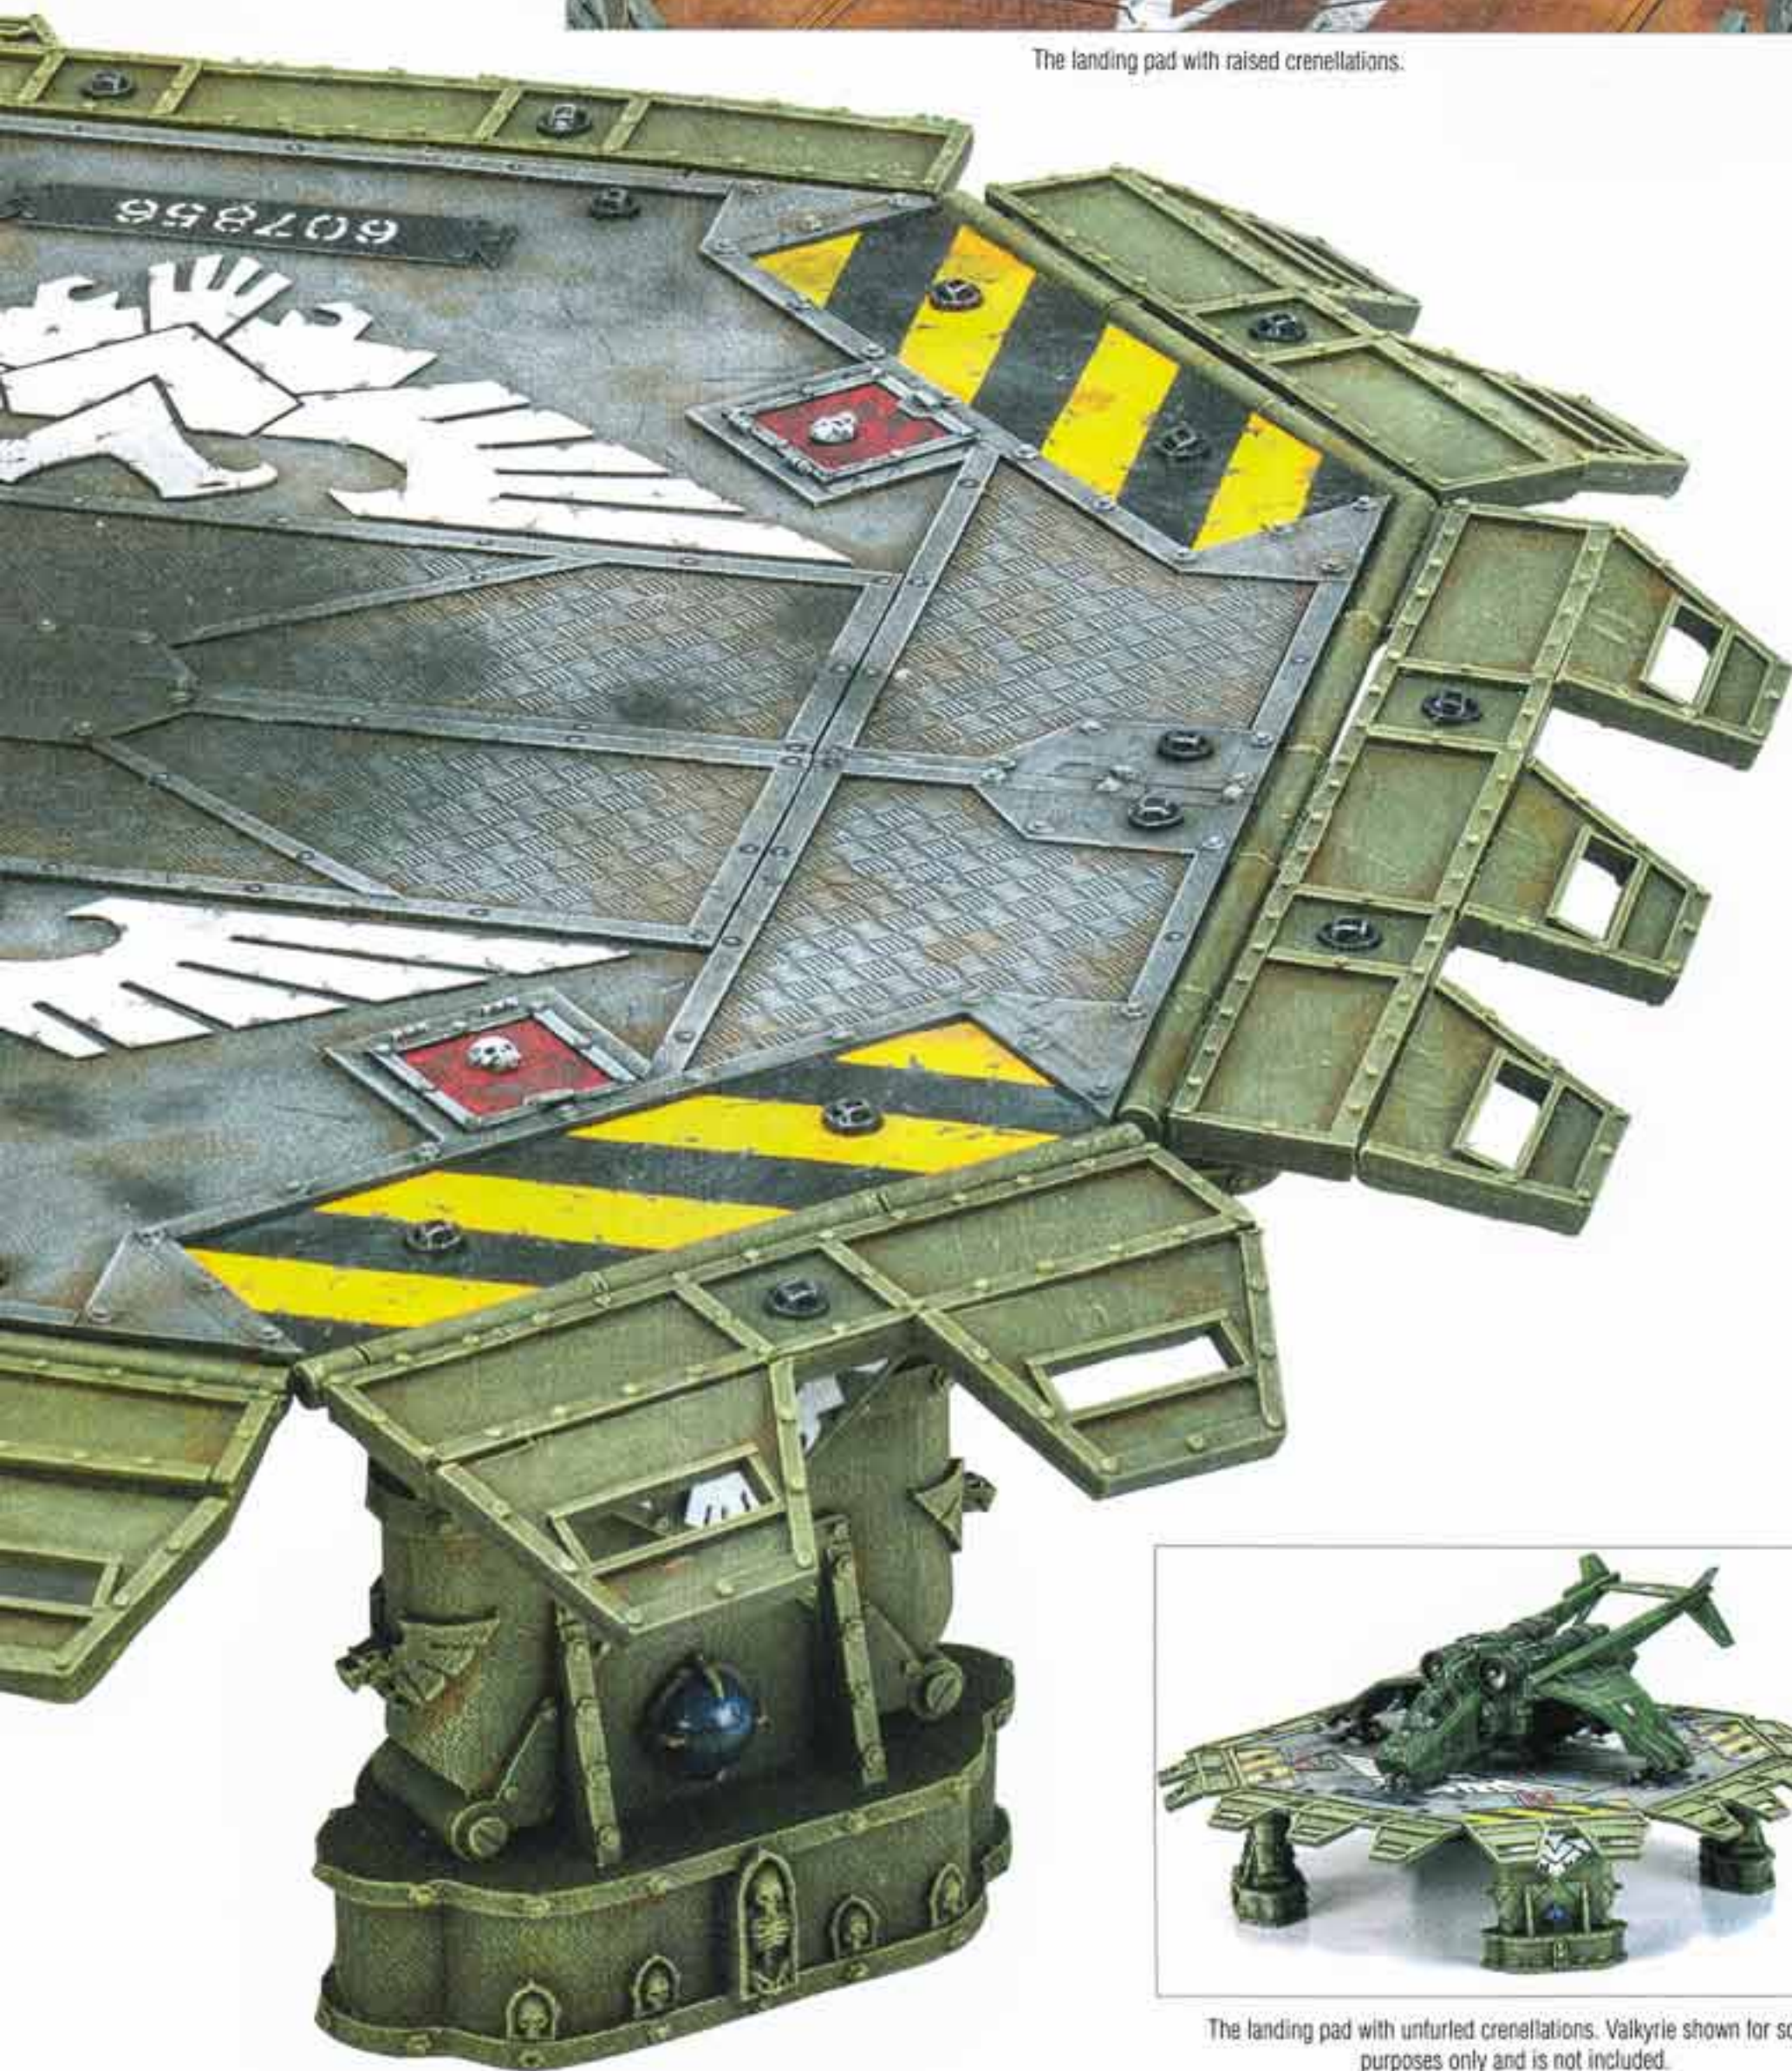

The landing pad with unfurled crenellations. Valkyrie shown for scale purposes only and is not included.