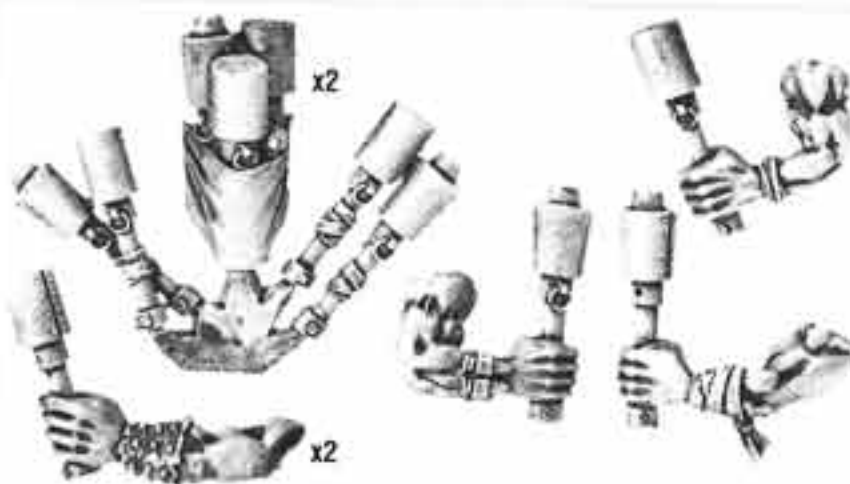

Stikkbommerz Bitz Pack
99060103125
This Bitz Pack allows you to personalise your models.