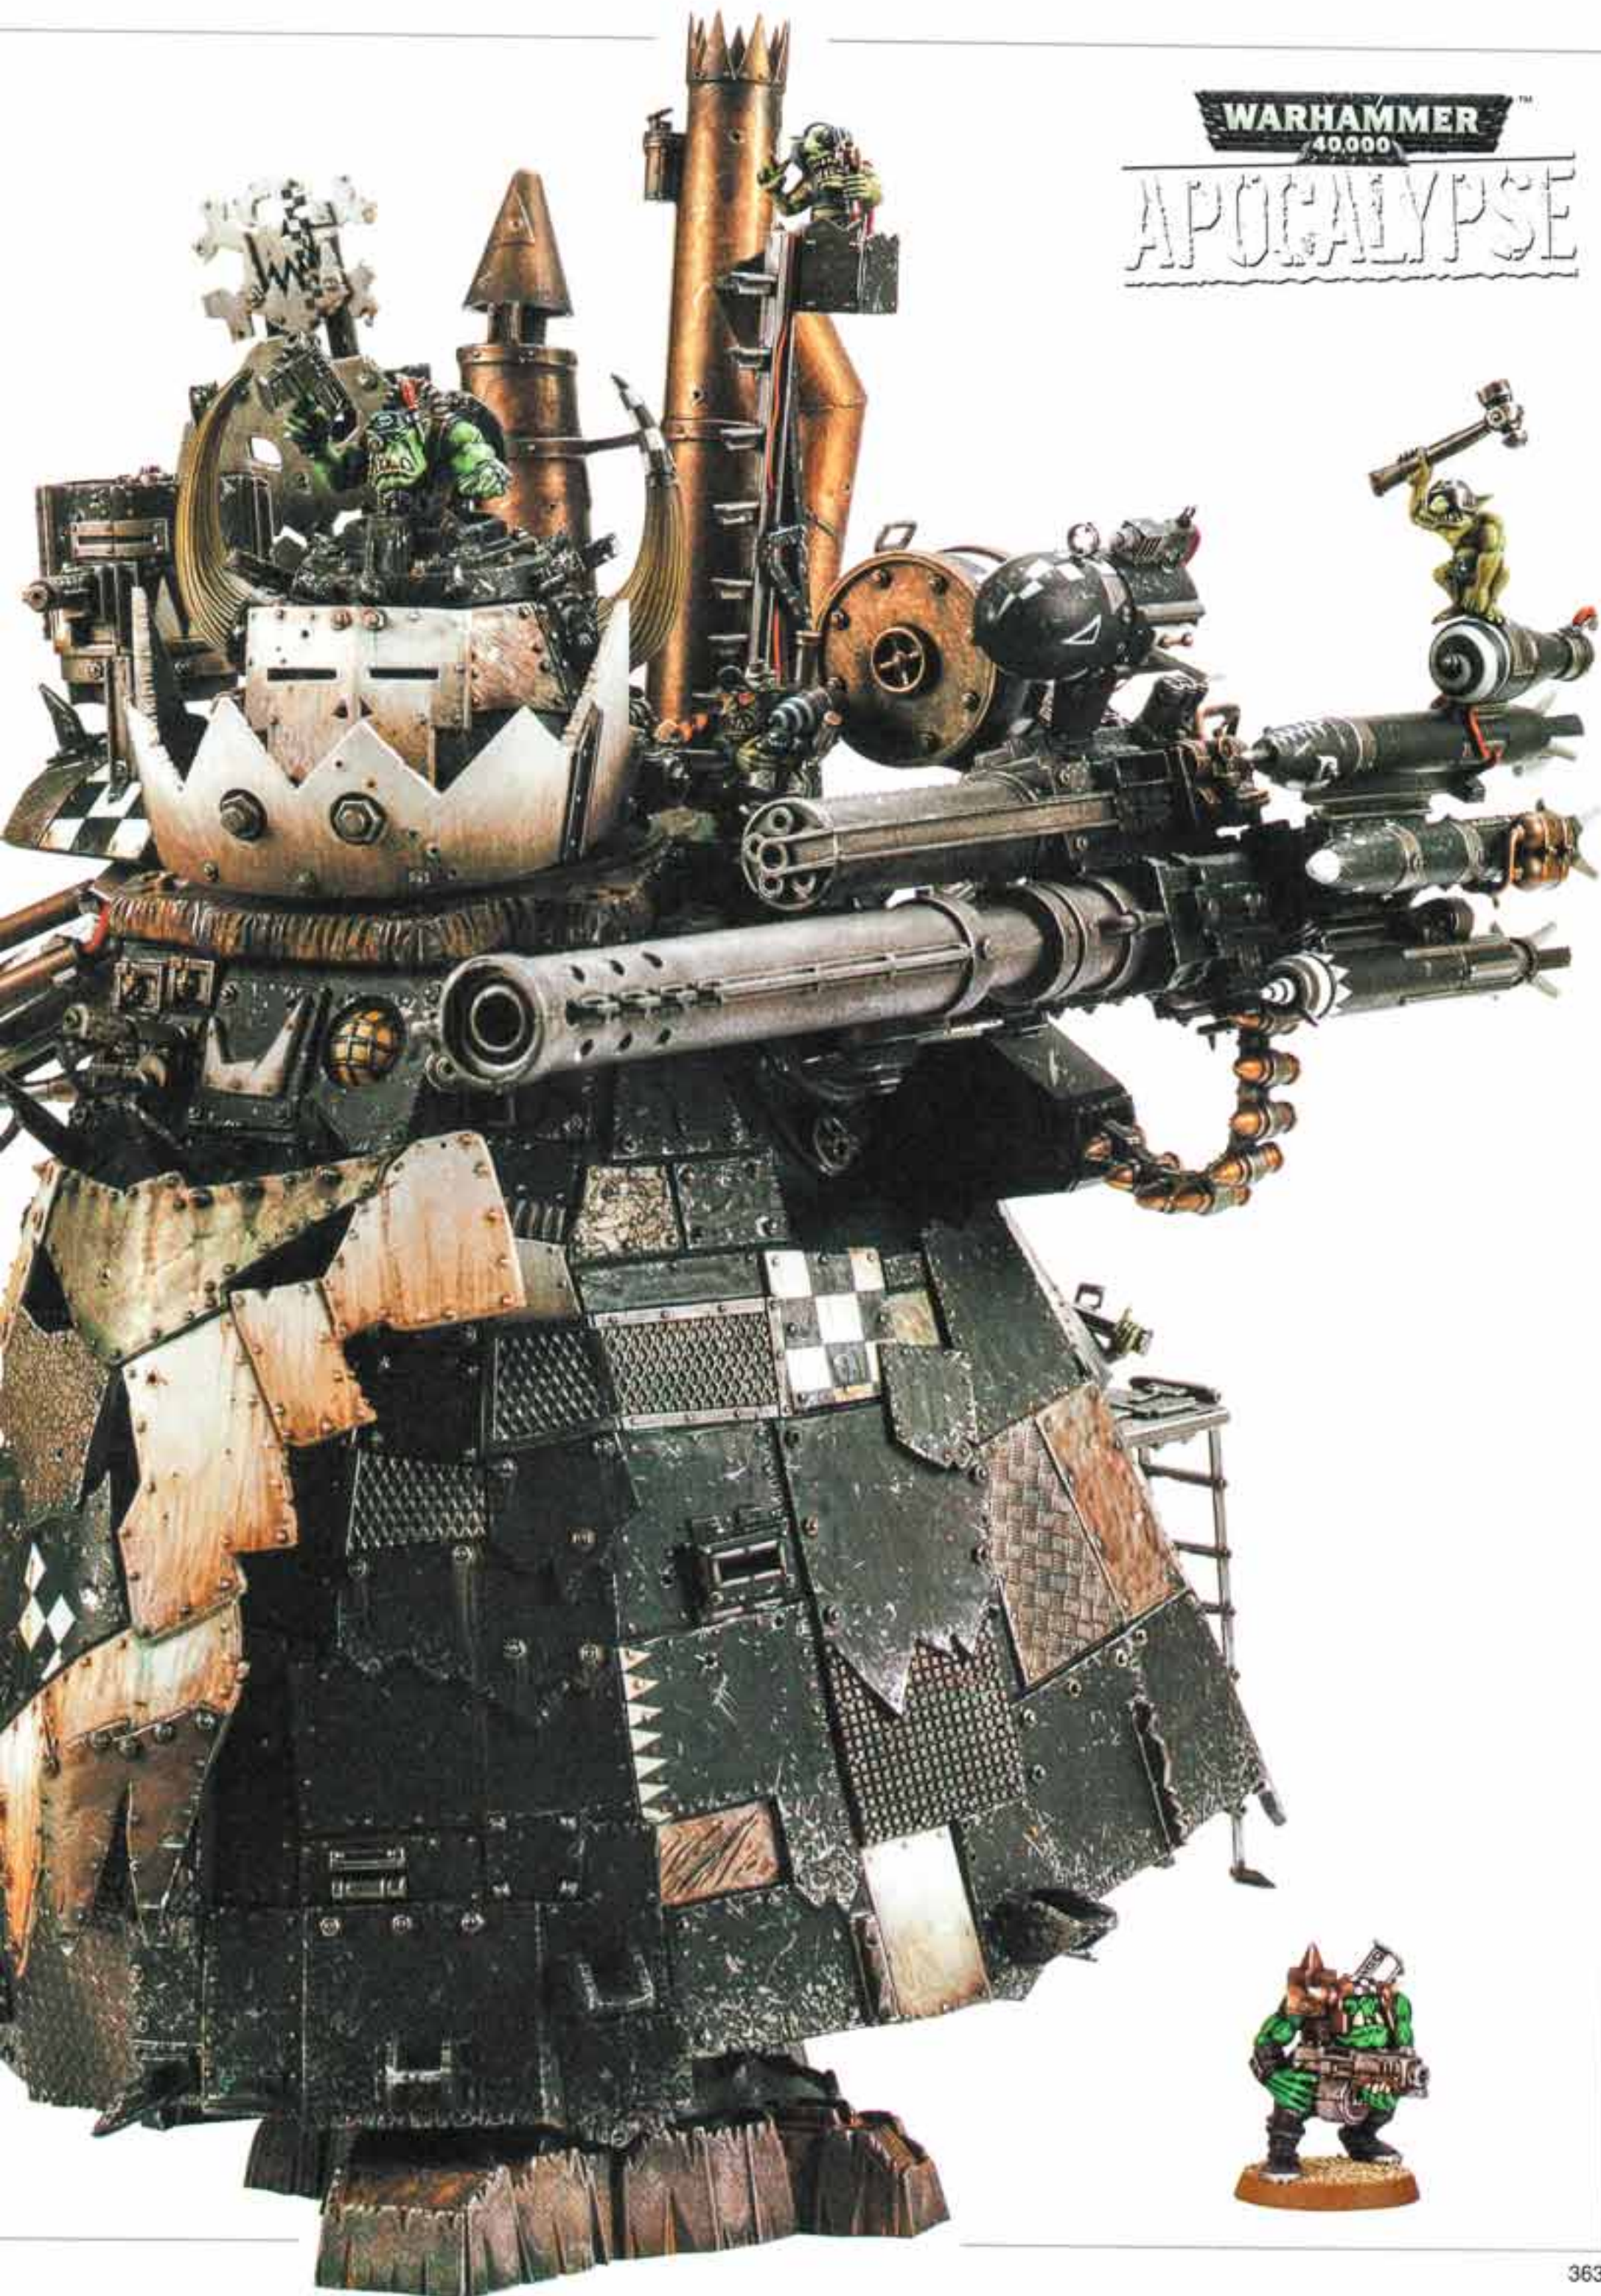

WARHAMMER™
40,000

APOCALYPSE