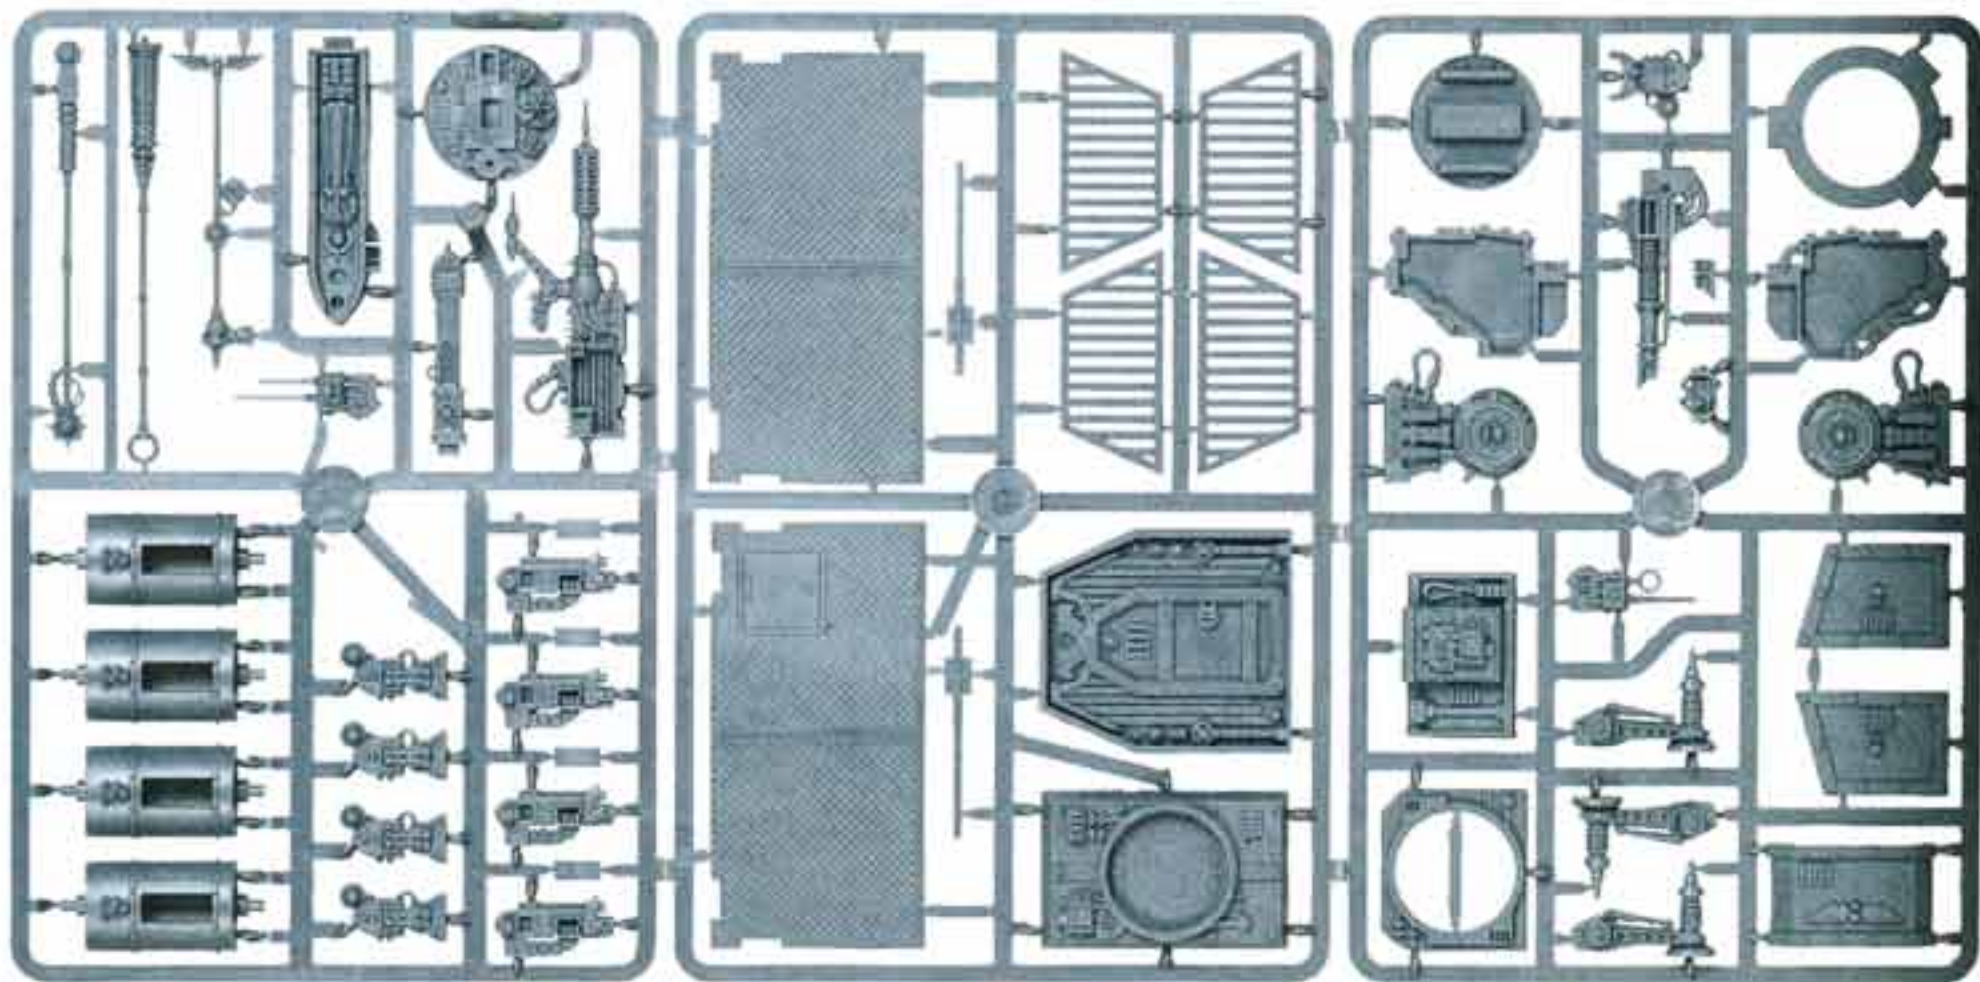

**Imperial Bastion**  
99120199018

**Bastion Upgrade Pack**  
99080199004

This Bitz Pack allows you to personalise your models. Frame not shown at actual size.

This set contains 1 statue, 1 broken aquila and 1 piece of rubble, all of which are plastic.