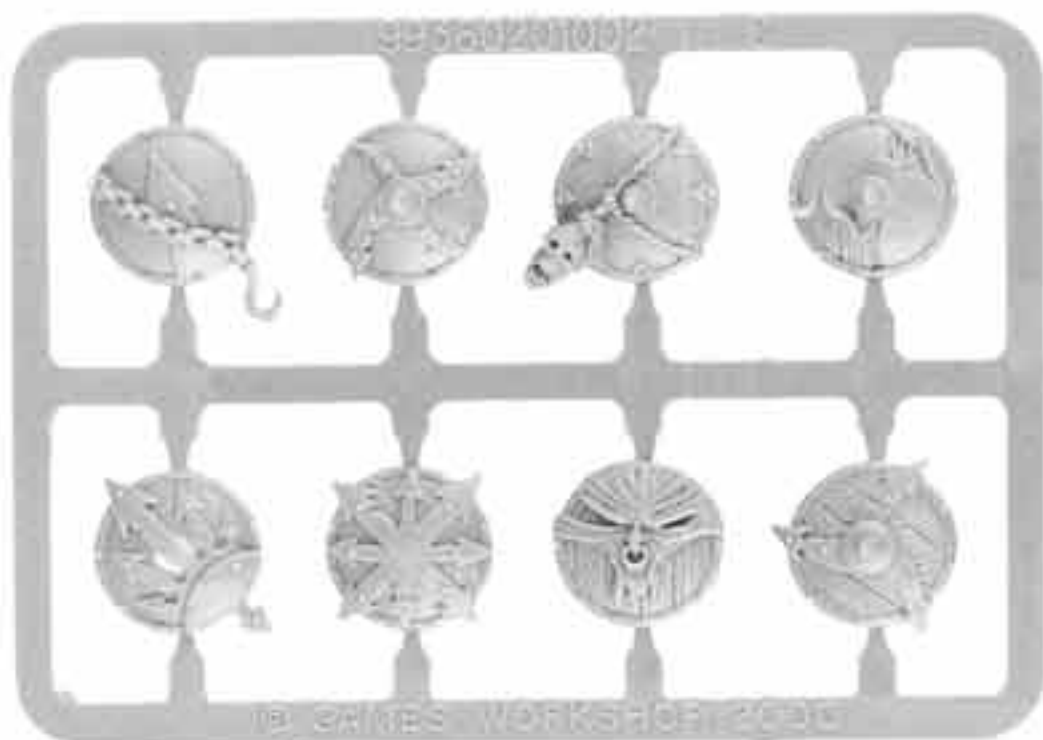

Marauder Shields
99080201001

This Blitz Pack allows you to personalise your models.