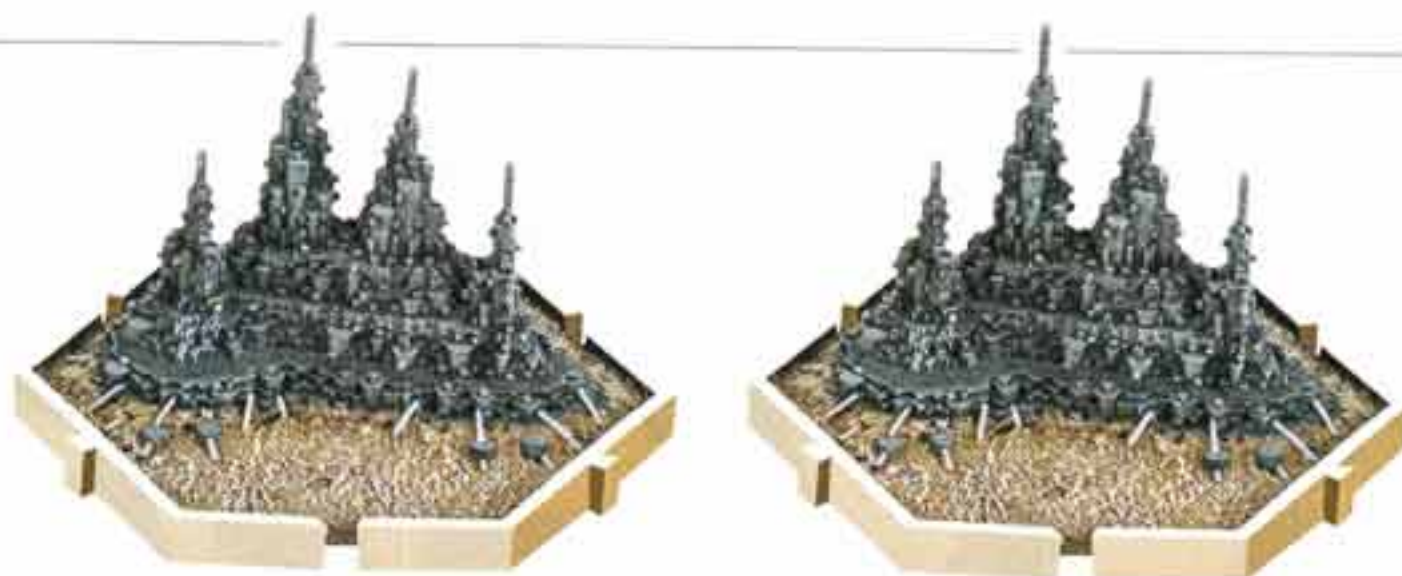

Planetary Empires Hive City Tiles
99080199001