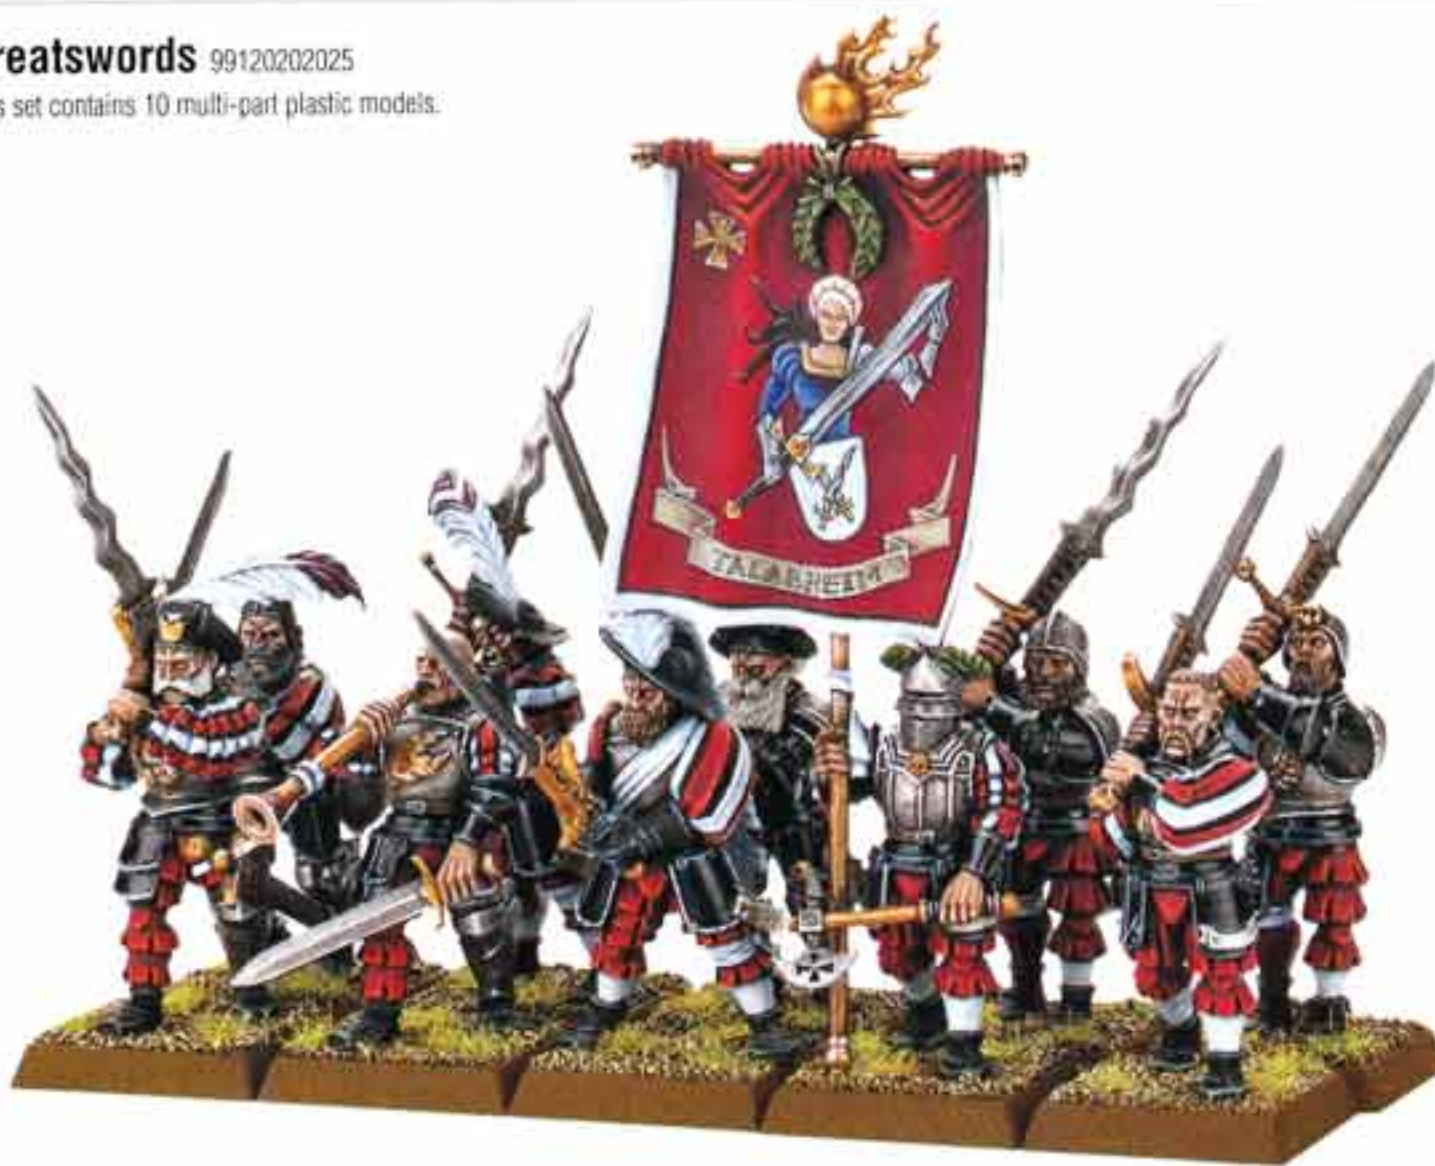

SPECIAL

MULTI
PART
PLASTIC
KIT

Greatswords 99120202025

This set contains 10 multi-part plastic models.