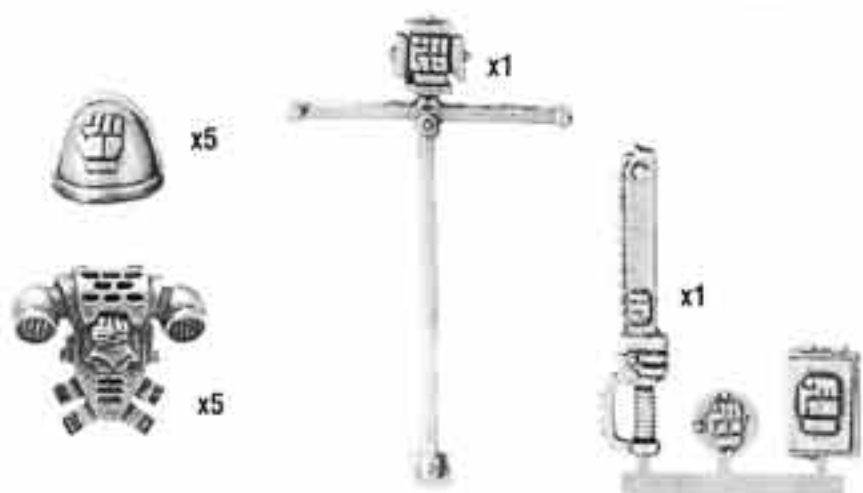

Chapter Shoulder Pads

Imperial Fists Conversion Pack
99060101372
This Bitz Pack allows you to personalise your models.