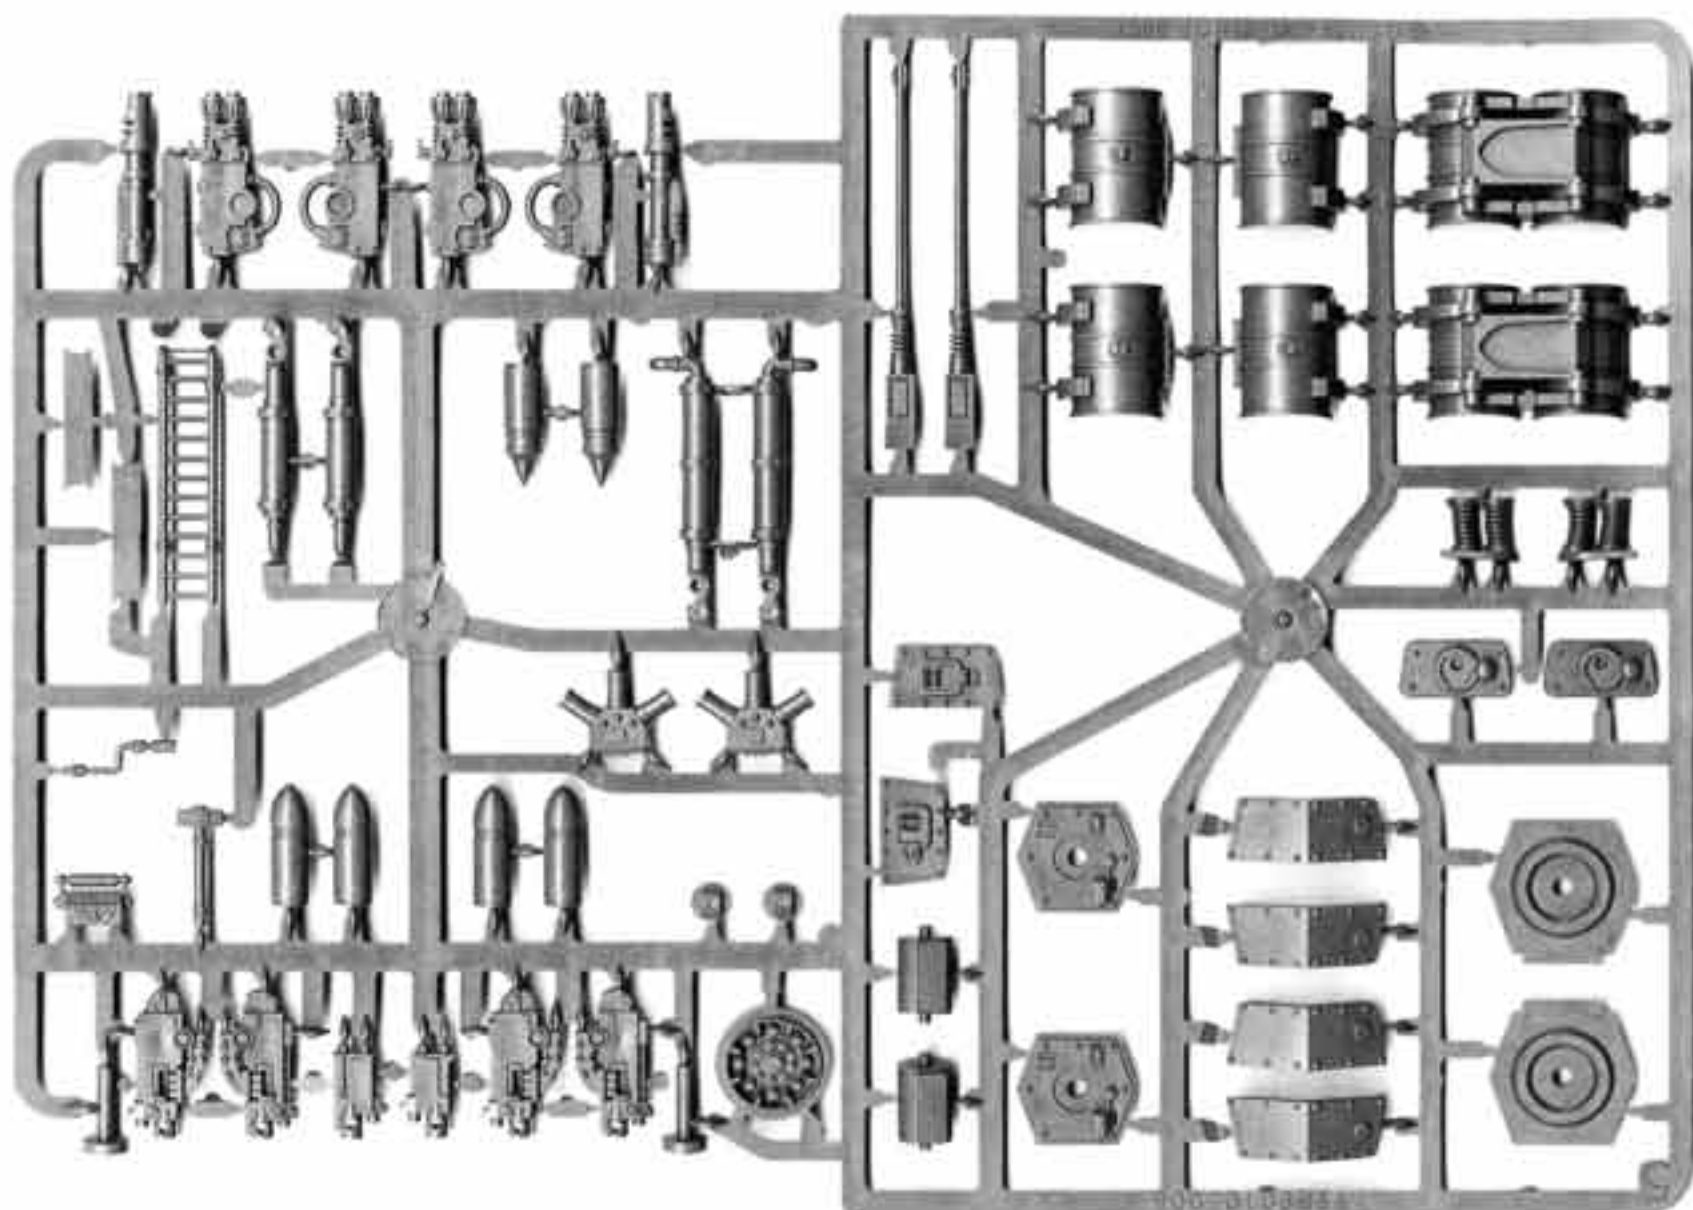

# HOBBY ESSENTIALS

 **Baneblade Sponson and Accessories**  
99120105031

This Bitz Pack allows you to personalise your models. Frames not shown at actual size.

 **Tank Accessories**  
99120105032

This Bitz Pack allows you to personalise your models. Frame not shown at actual size.