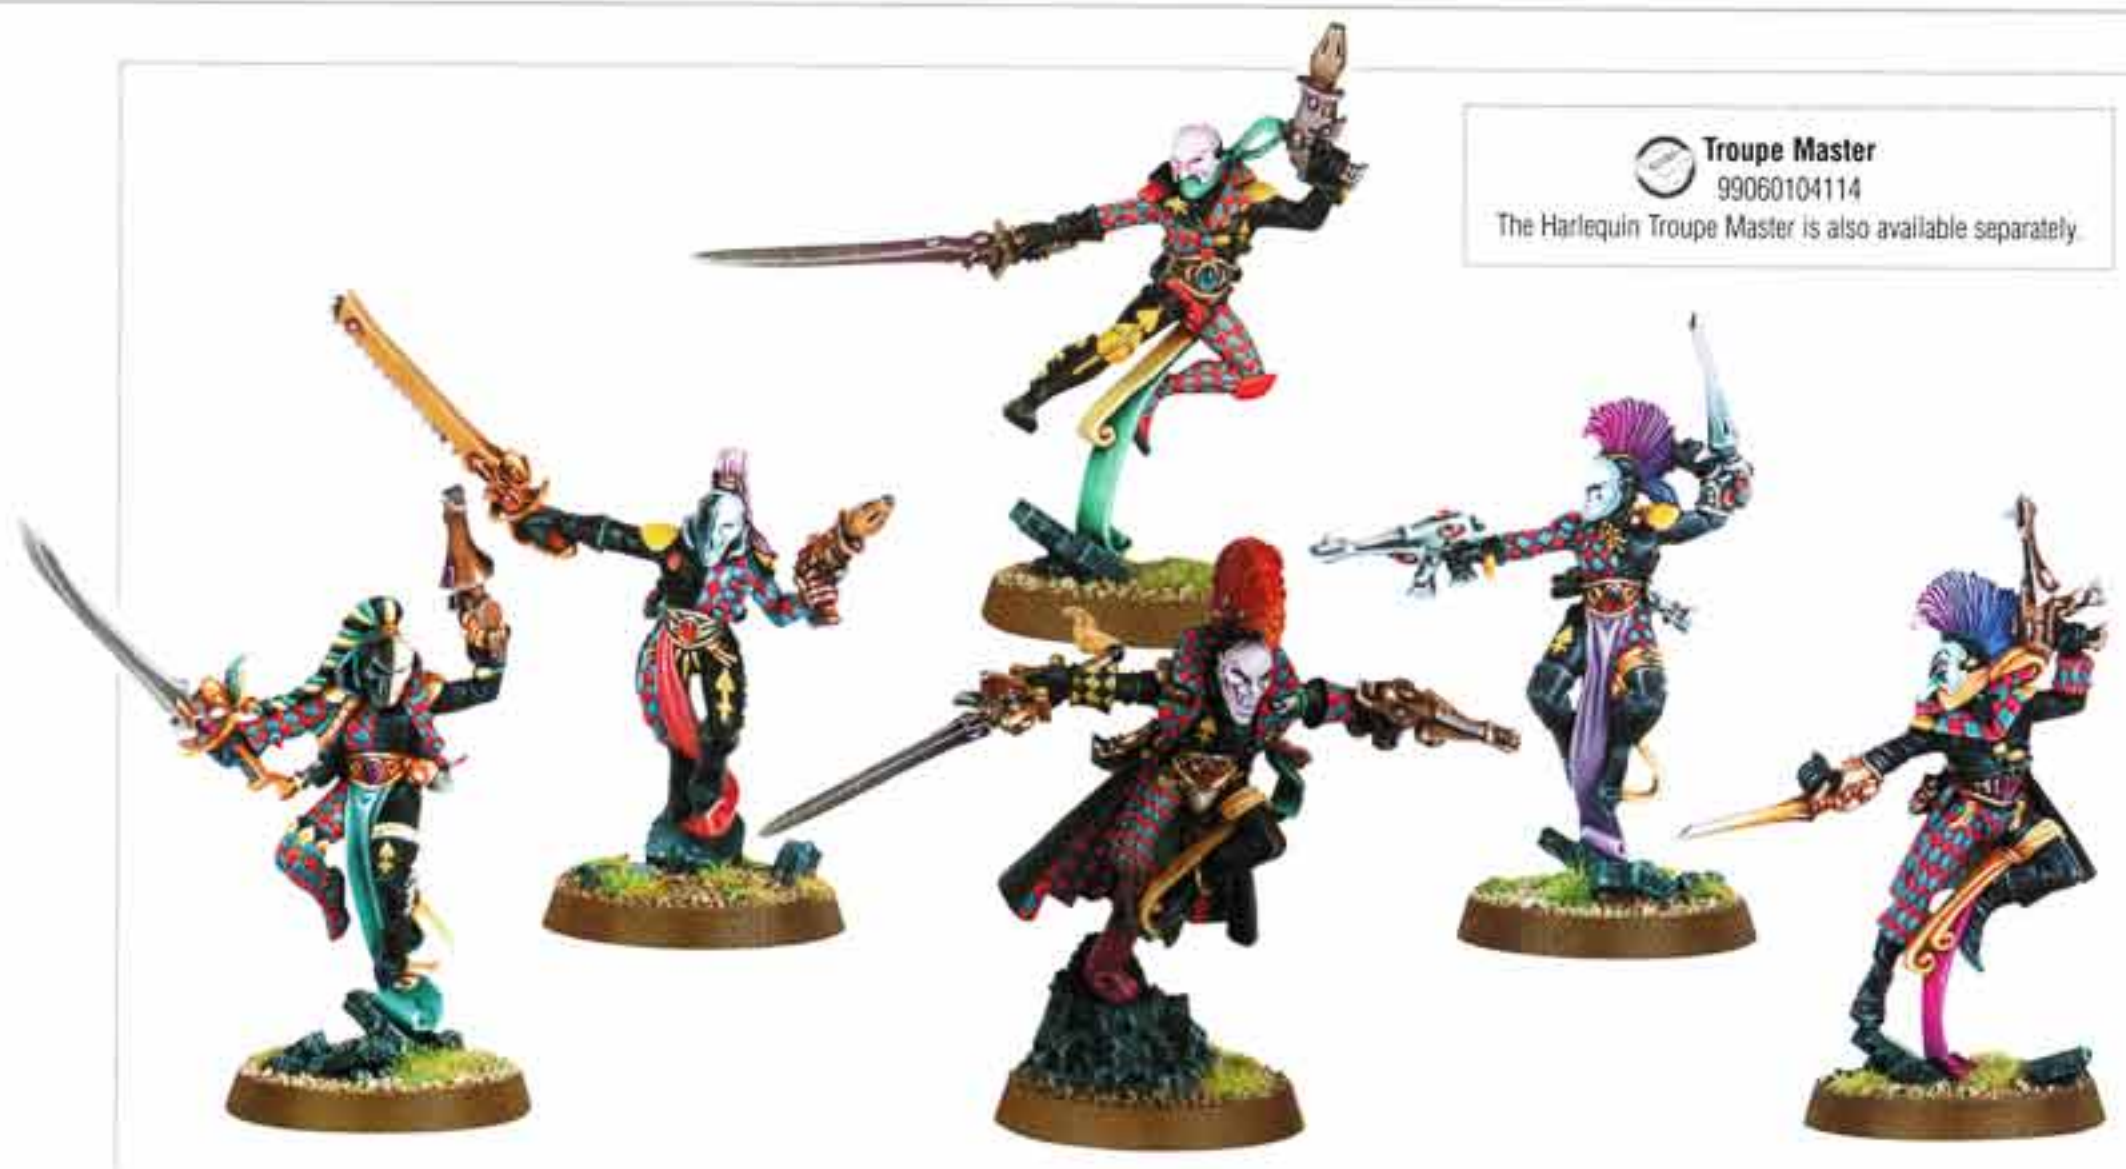

**Howling Banshees**  
99110104102

This set contains 6 models, including Exarch.

 **Troupe Master**  
99060104114

The Harlequin Troupe Master is also available separately.

**Harlequin Troupe**  
99110104113  
This set contains 6 models.