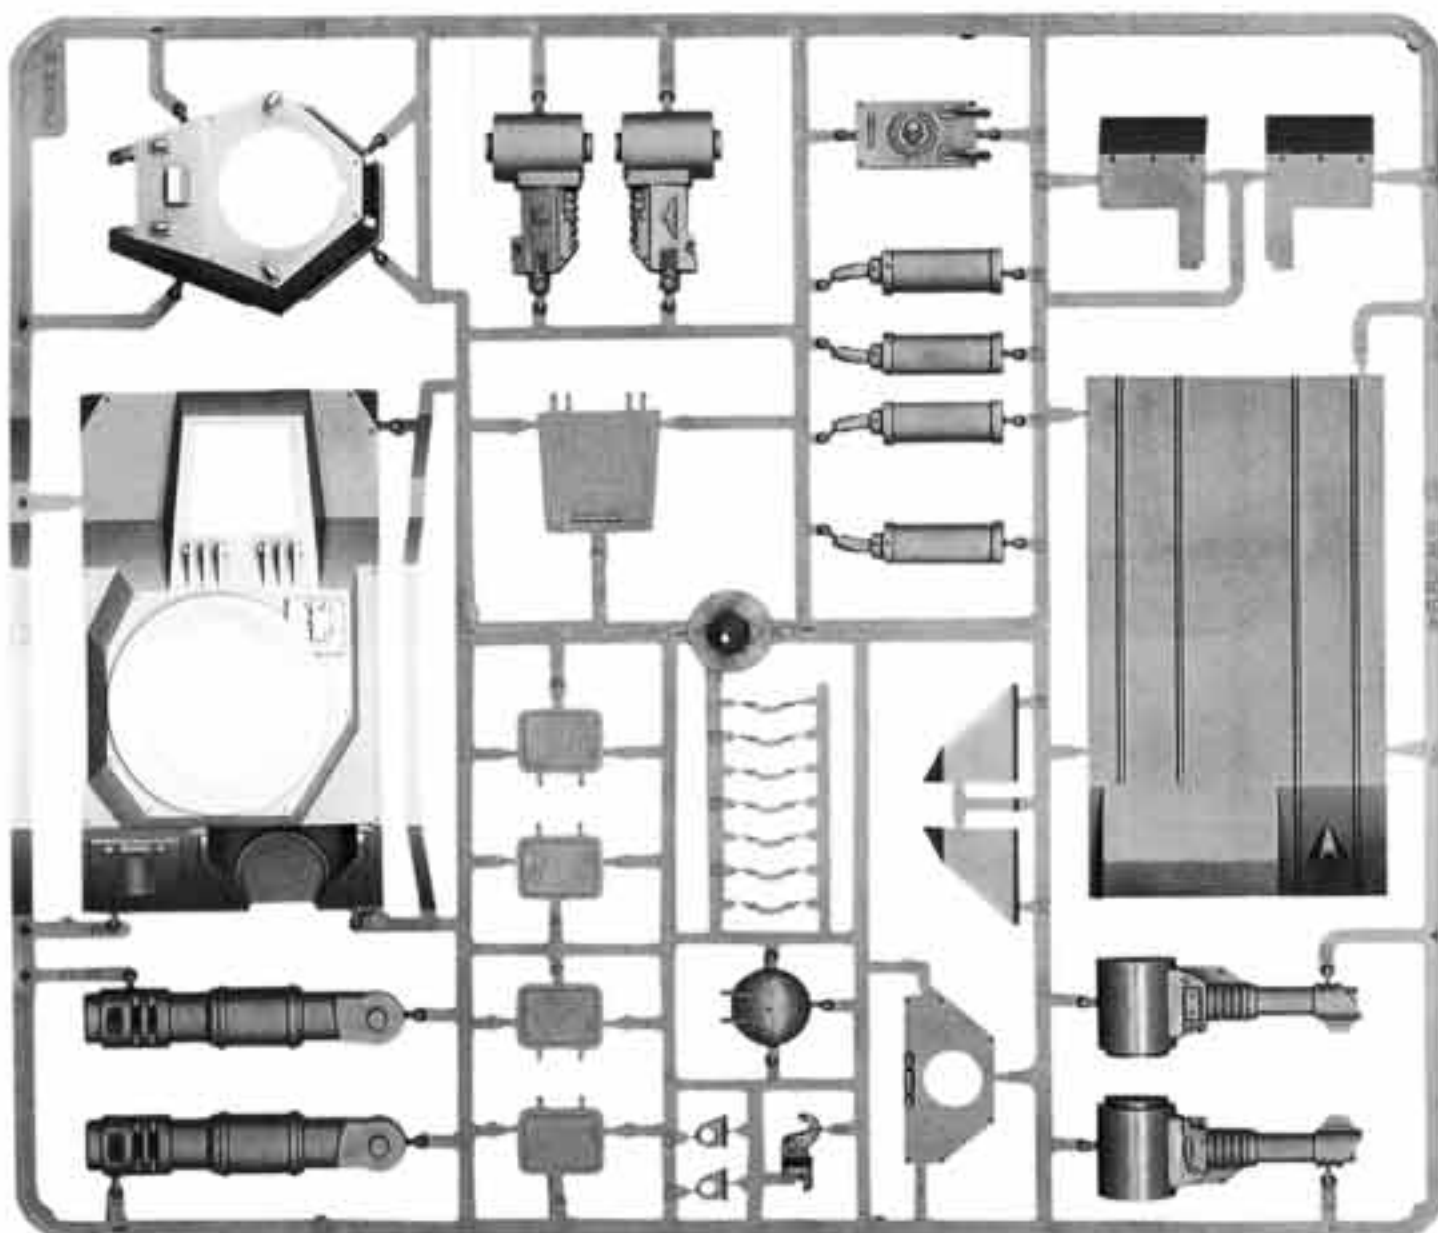

# HOBBY ESSENTIALS

 **Baneblade Sponson and Accessories**  
99120105031

This Bitz Pack allows you to personalise your models. Frames not shown at actual size.

 **Tank Accessories**  
99120105032

This Bitz Pack allows you to personalise your models. Frame not shown at actual size.