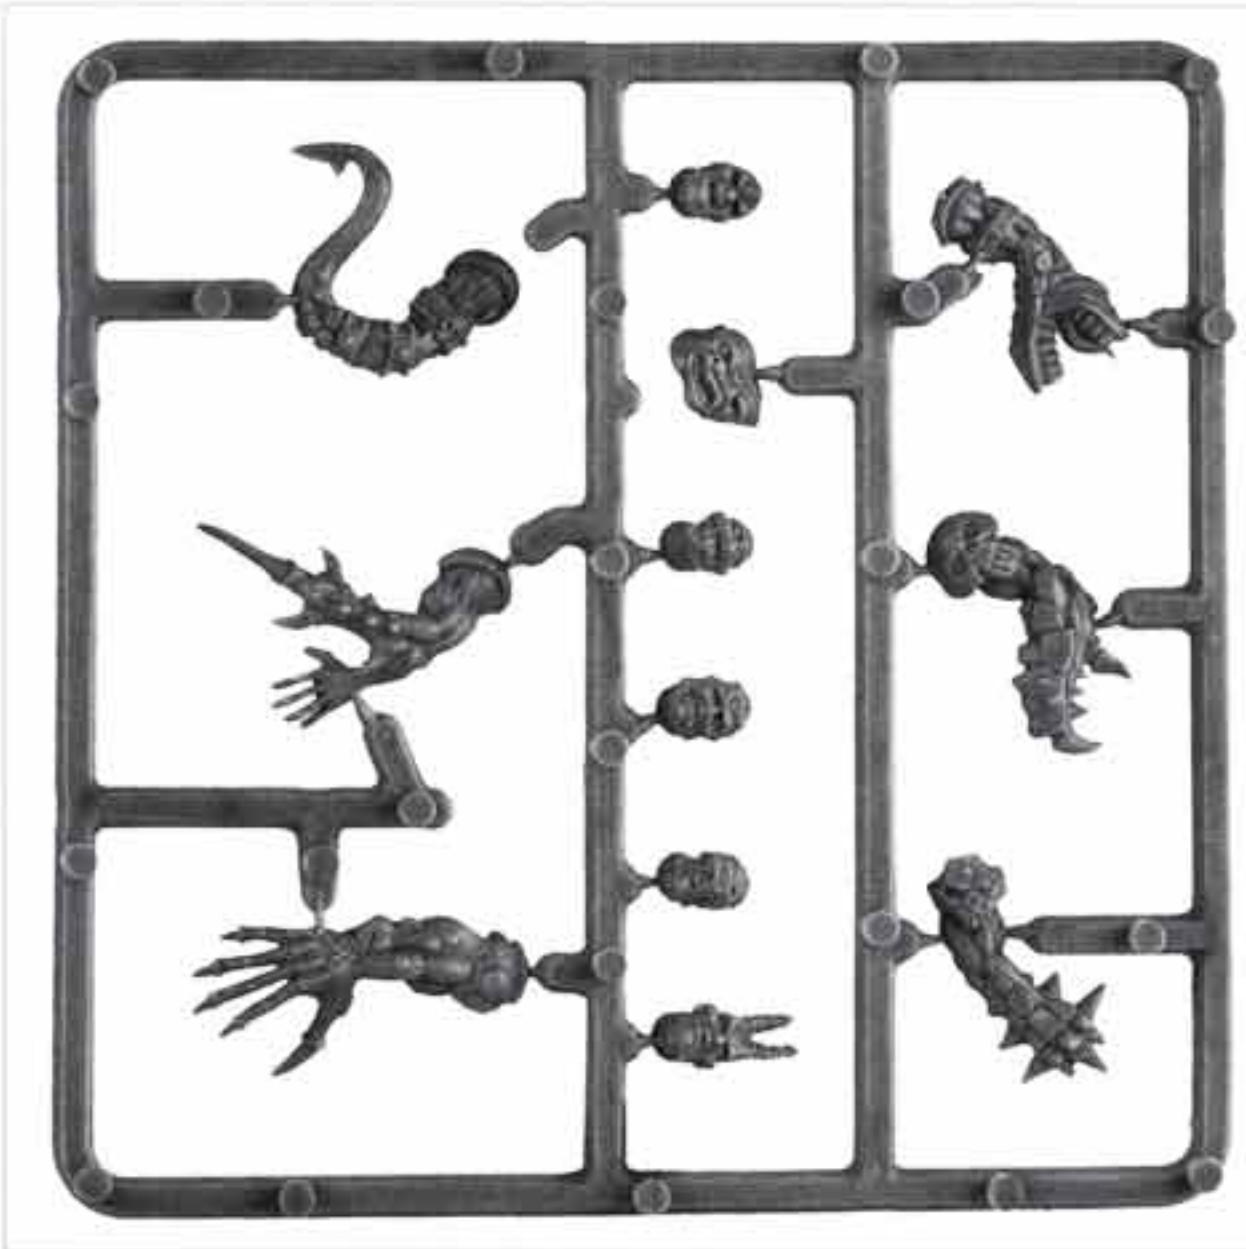

# HOBBY ESSENTIALS

**Tank Accessories**  
 99120102029  
 Frame not shown at actual size.  
 This set allows you to personalise  
 your models.

**Chaos Mutations**  
 99080102001  
 Frame not shown at actual size.  
 This set allows you to personalise your models.