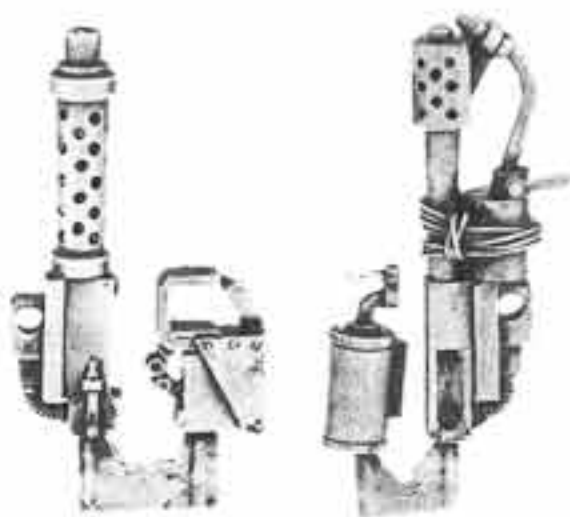

More Dakka
99060103133
This Bitz Pack allows you to personalise your models.