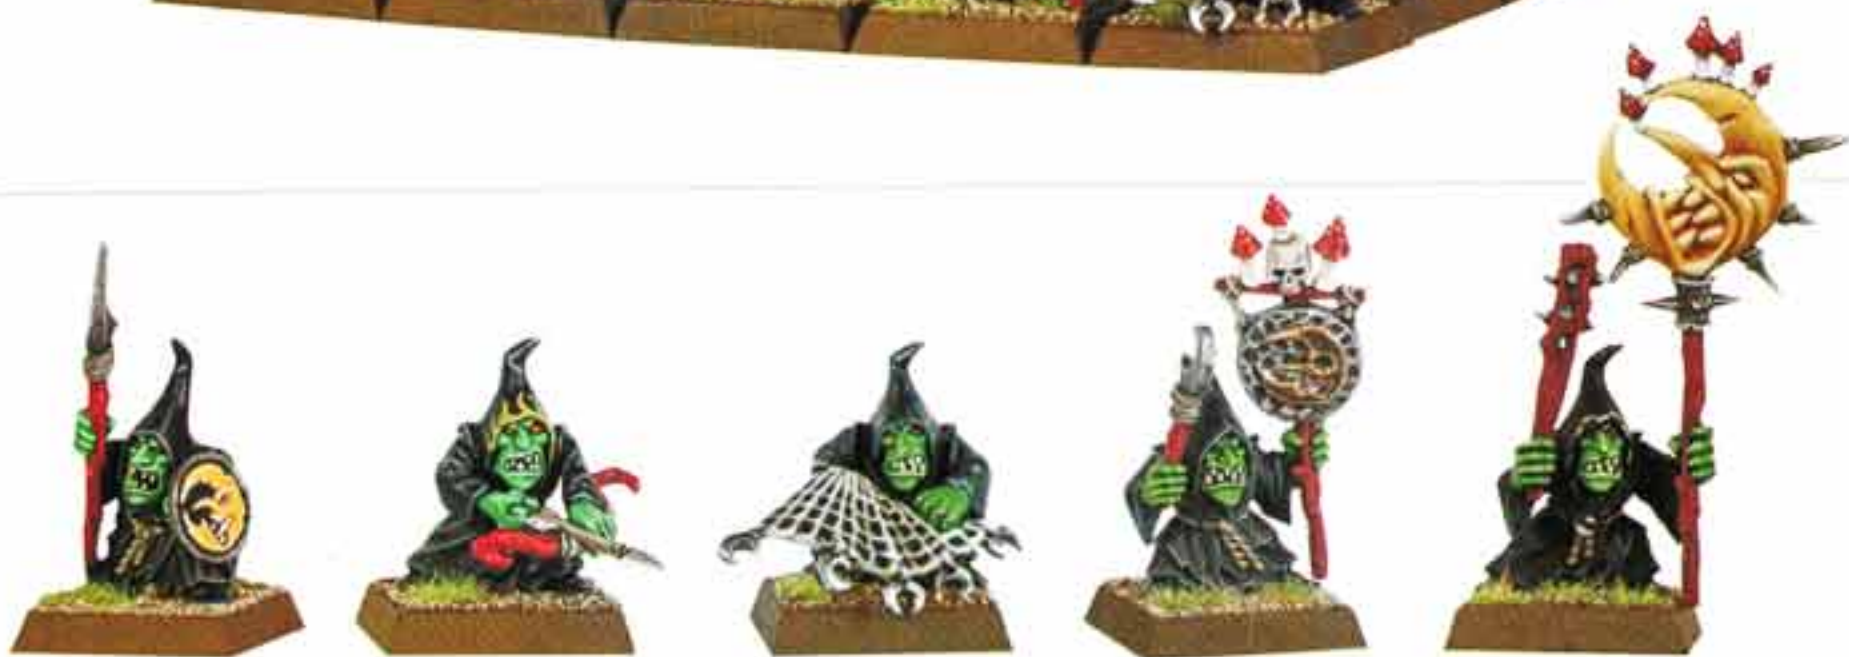

Night Goblins 99120209010

This set contains 20 multi-part plastic models.

This set can be assembled in a number of ways. It includes a variety of weapon and equipment options as shown in the examples.