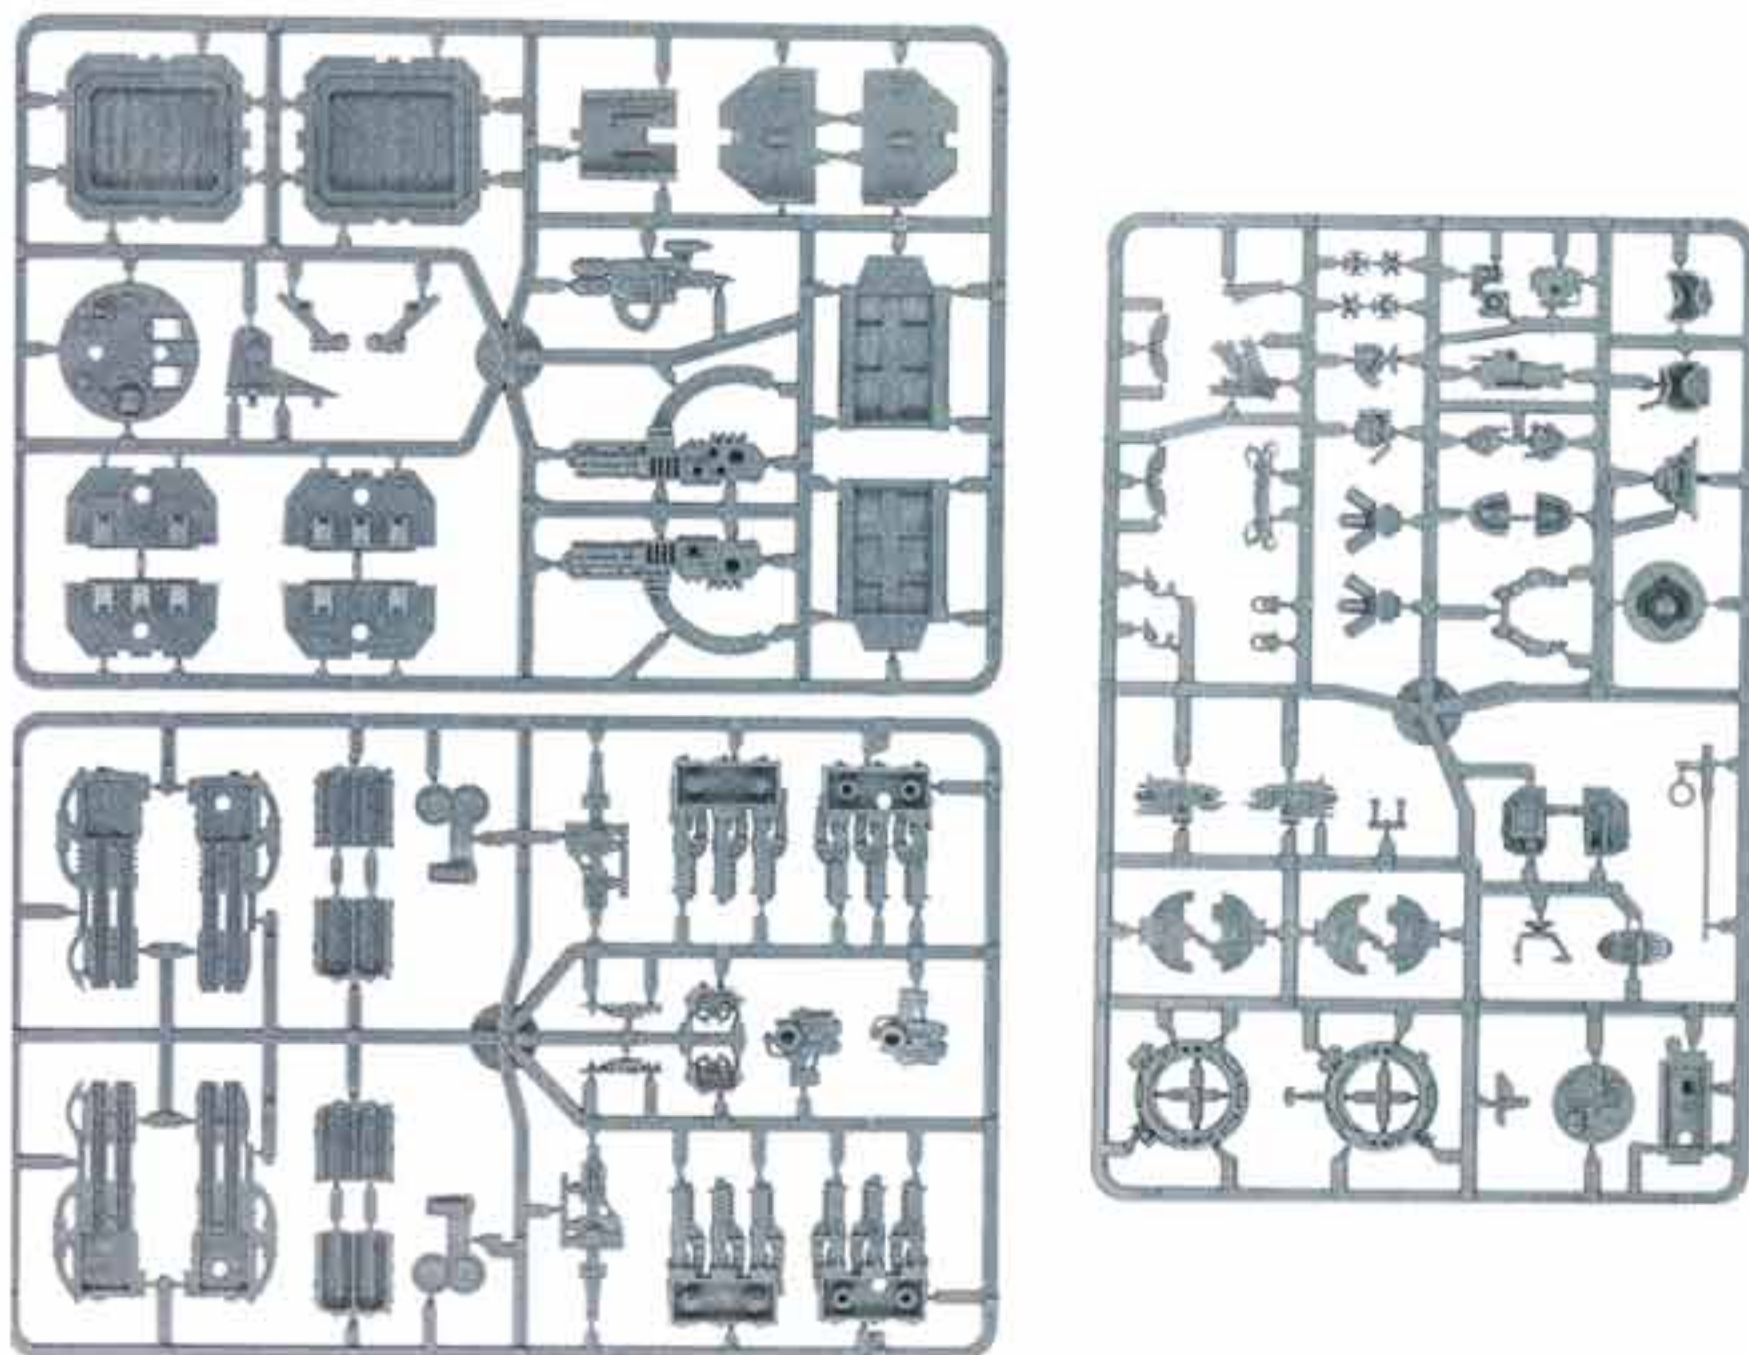

An example of using this Bitz Pack.

**Land Raider Crusader Conversion Pack**  
 99080101003  
 Frames not shown at actual size.

An example of using this Bitz Pack.

**Predator** 99120101062

This set contains 1 multi-part plastic model.