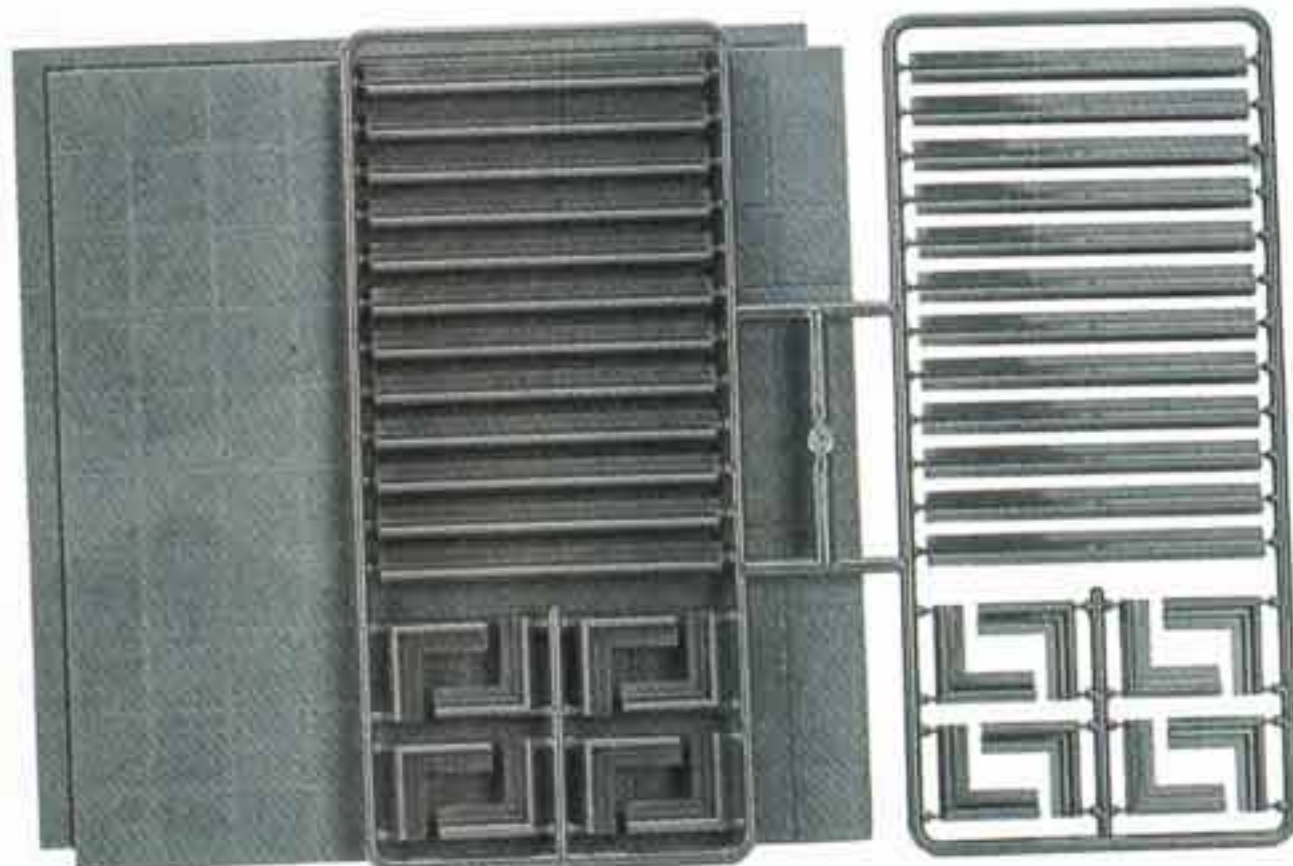

Example of an assembled, painted and flocked movement tray complete with cavalry unit. Miniatures not included.

Modular Movement Tray
99220299023

This set allows you to make a number of movement trays to the specific sizes of the units in your Warhammer army.