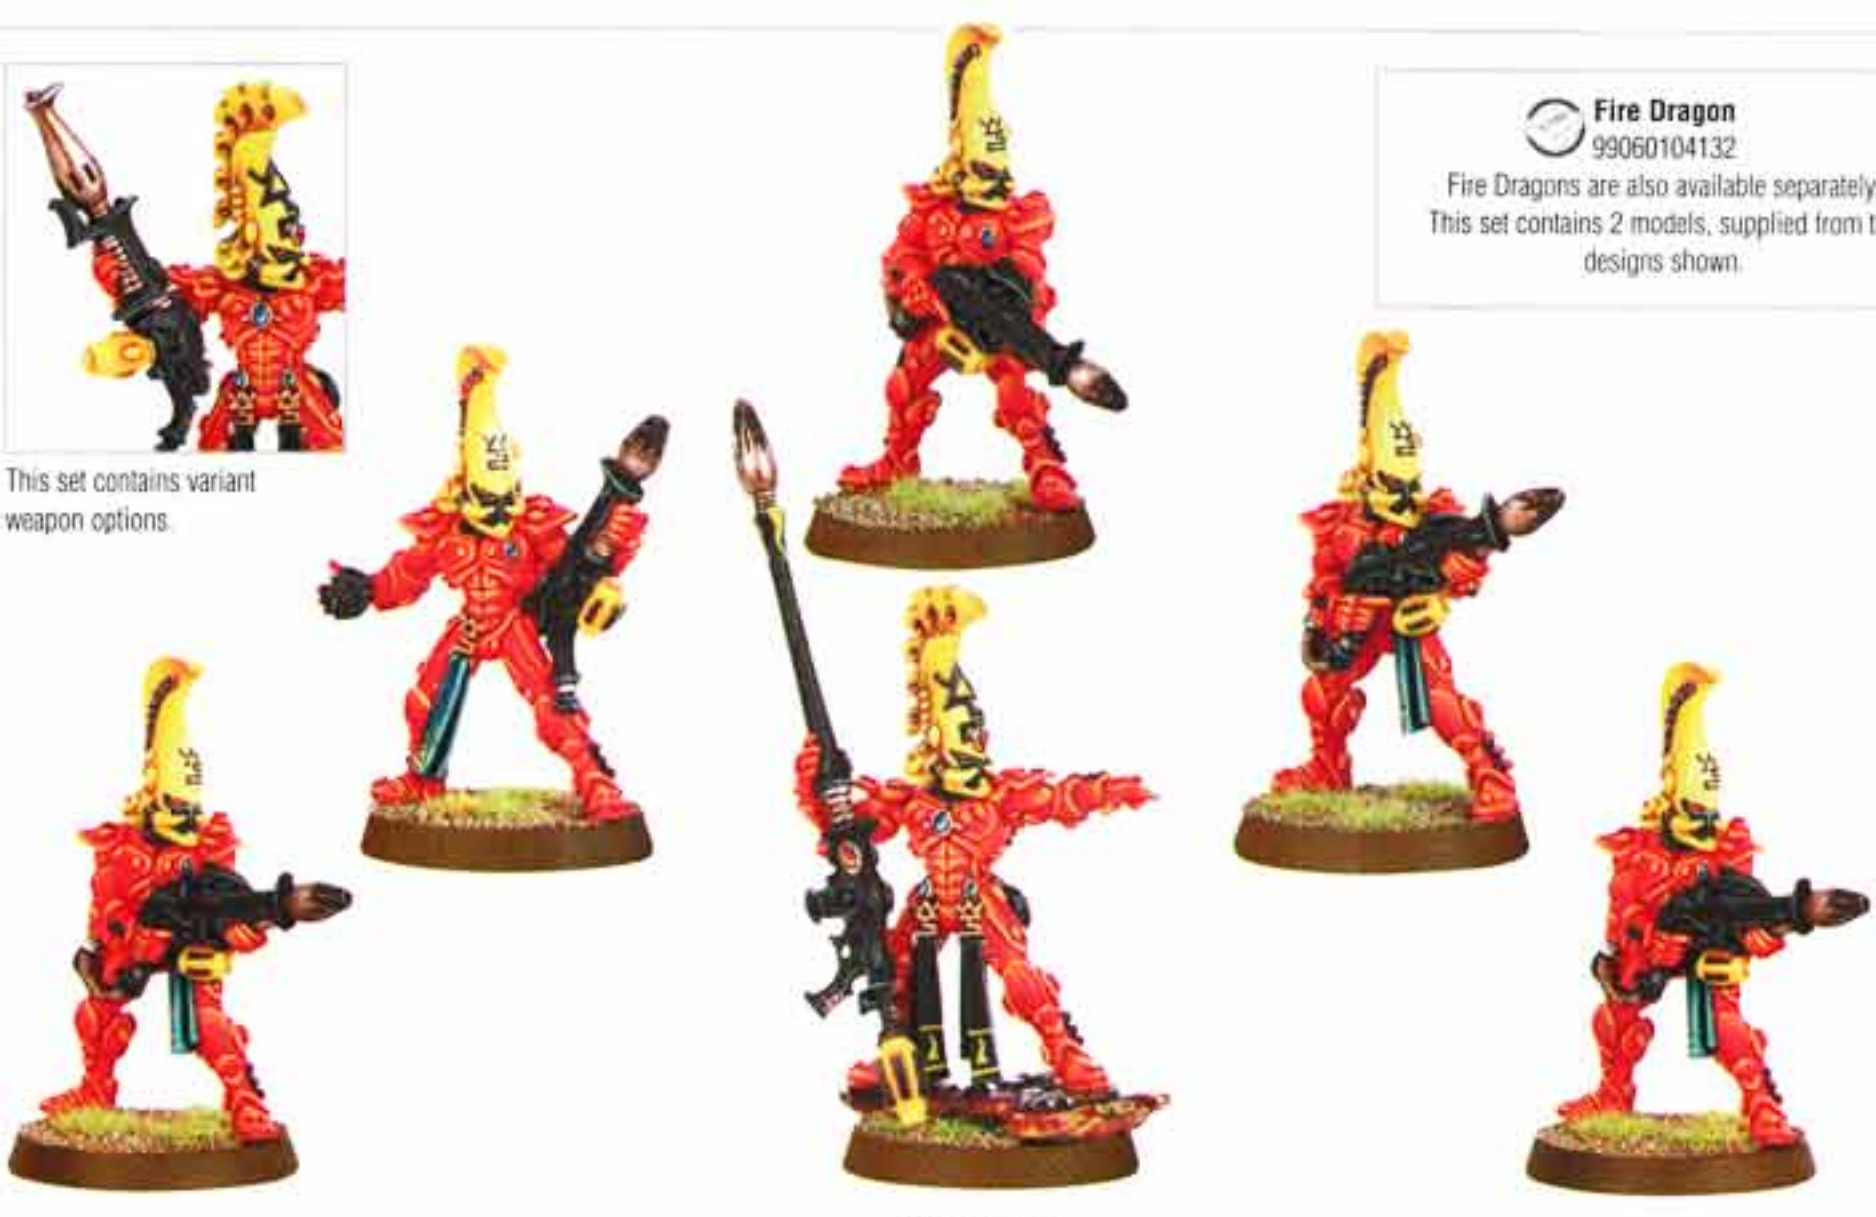

Fire Dragons
99110104108

This set contains 6 models, including Exarch.

Fire Dragon
99060104132
Fire Dragons are also available separately.
This set contains 2 models, supplied from the designs shown.