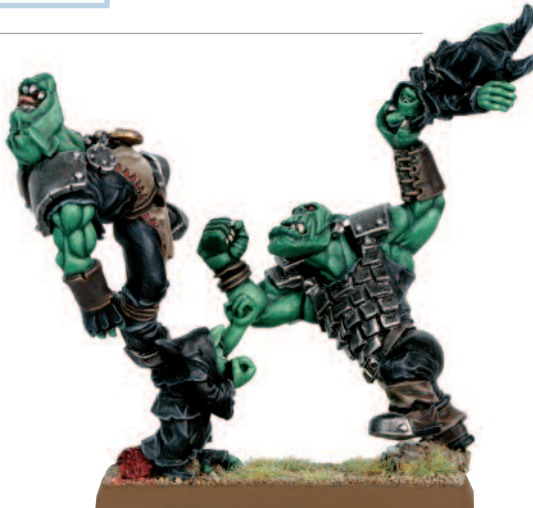

Showpiece

The strange and dangerous worlds of Warhammer and Warhammer 40,000 come to life under the sculptor's touch! We let our expert designers loose to explore the Warhammer and Warhammer 40,000 background universes however they liked – free from the constraint of making miniatures strictly for the gaming table. It has proven an interesting challenge – and here we see only the very first of what we hope will become a popular series with top painters and serious collectors.

WARHAMMER®

WARHAMMER™ 40,000

Animosity Orcs

99060209201

Greenskins live for violence, and in the absence of any enemies they will cheerfully fight amongst themselves. This model, sculpted by Alex Hedström, portrays two Orc Boyz settling their differences with their fists and an unfortunate Night Goblin. This model would make a great marker to represent an Orc unit stalled by Animosity, or a characterful way of filling out the ranks of an Orc Boyz mob.

WARHAMMER®