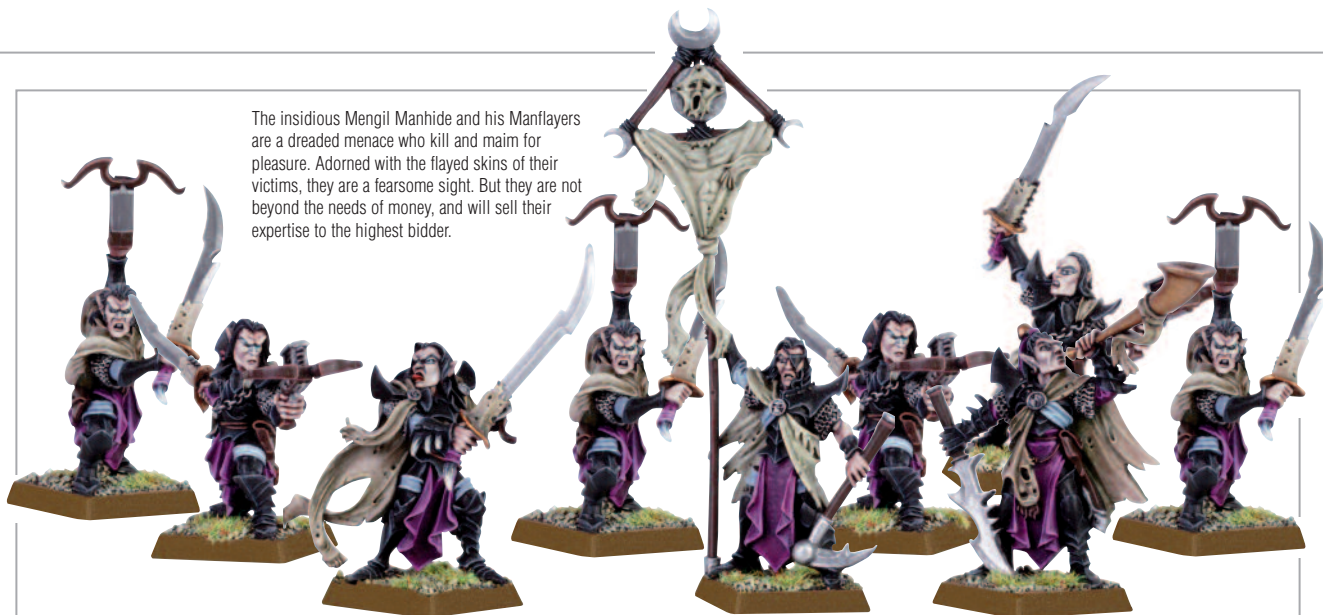

Lumpin Croop's Fighting Cocks Regiment

99110214037

This set contains 12 models.
Sculpted by Colin Dixon.

Lumpin Croop's Fighting Cocks

99060214038

This set contains 3 models, not including command. A variety of designs exist and are supplied at random.

Ruglud's Armoured Orcs Regiment

99110209140

This set contains 10 models. Sculpted by Mark Harrison.

Ruglud Bonechewer is a powerful and wealthy Orc mercenary who sells his services all across the known world. Ruglud's battle-cry: "Gobbos fer dinner! Gobbos fer tea! Gobbos when you want 'em! Gobbos for me!"

The insidious Mengil Manhide and his Manlayers are a dreaded menace who kill and maim for pleasure. Adorned with the flayed skins of their victims, they are a fearsome sight. But they are not beyond the needs of money, and will sell their expertise to the highest bidder.