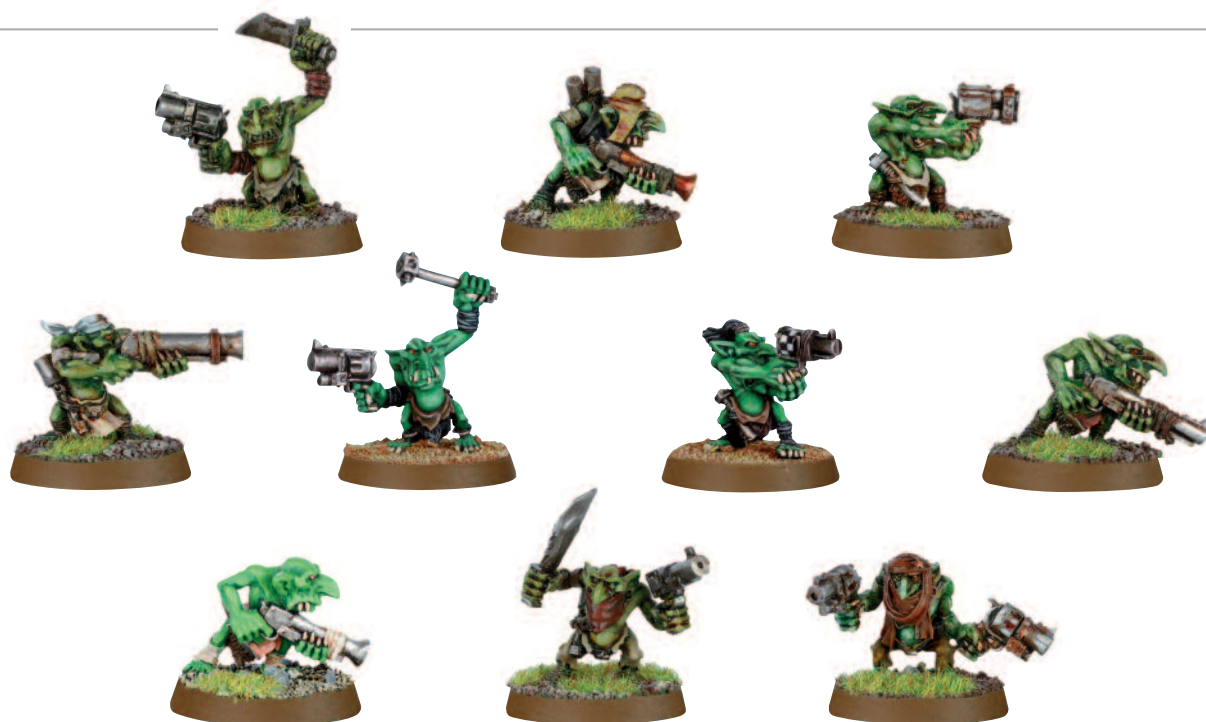

Rebel Grotz
99060403028

This set contains 4 models supplied at random from the 10 designs shown.
Sculpted by Brian Nelson.