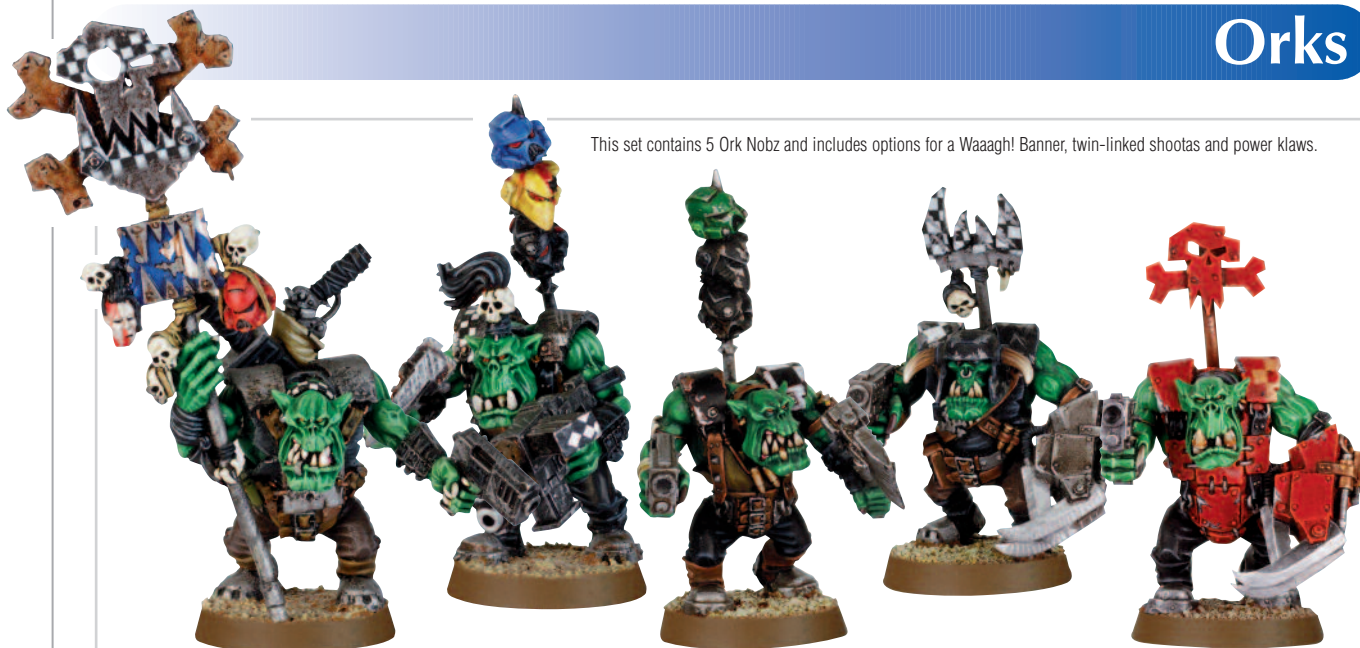

Orks

This set contains 5 Ork Nobz and includes options for a Waaagh! Banner, twin-linked shootas and power claws.

Ork Nobz

99110103082
Sculpted by Brian Nelson.