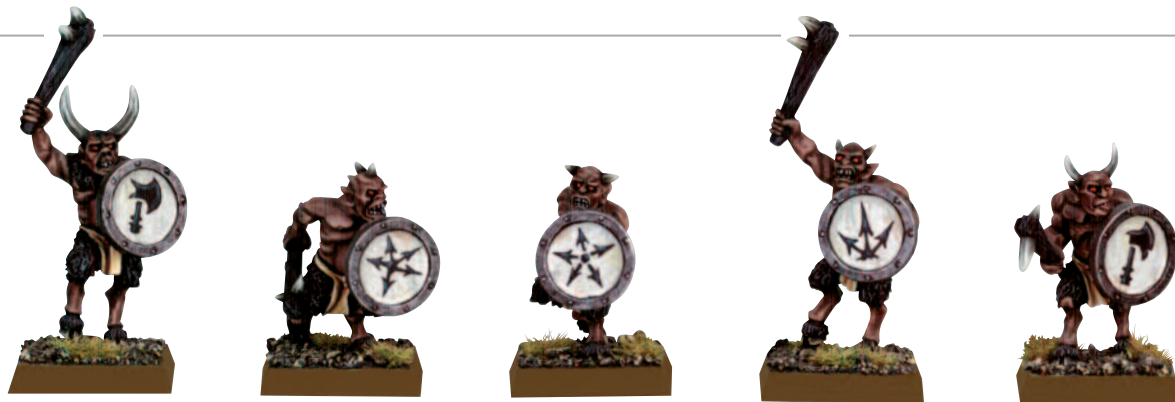

Mounted Chaos Sorcerer

99060201174

Crom the Conqueror

99060201145

This model was released as part of the Storm of Chaos campaign. Crom would serve as a character in your Chaos force. Sculpted by Jes Goodwin.

Sculpted by Michael Perry and Alan Perry.

Orcs & Goblins

Goblin Warboss on Gigantic Spider

99110209167

This miniature of a Goblin Warboss riding a Gigantic Spider is sure to terrify any traveller who comes across it in the forests of the Old World. Sculpted by Trish Morrison and Juan Diaz, this finely-detailed model makes for a great display piece or the centrepiece for your Orc & Goblin army, ably serving as the general of a fearsome horde of greenskins.