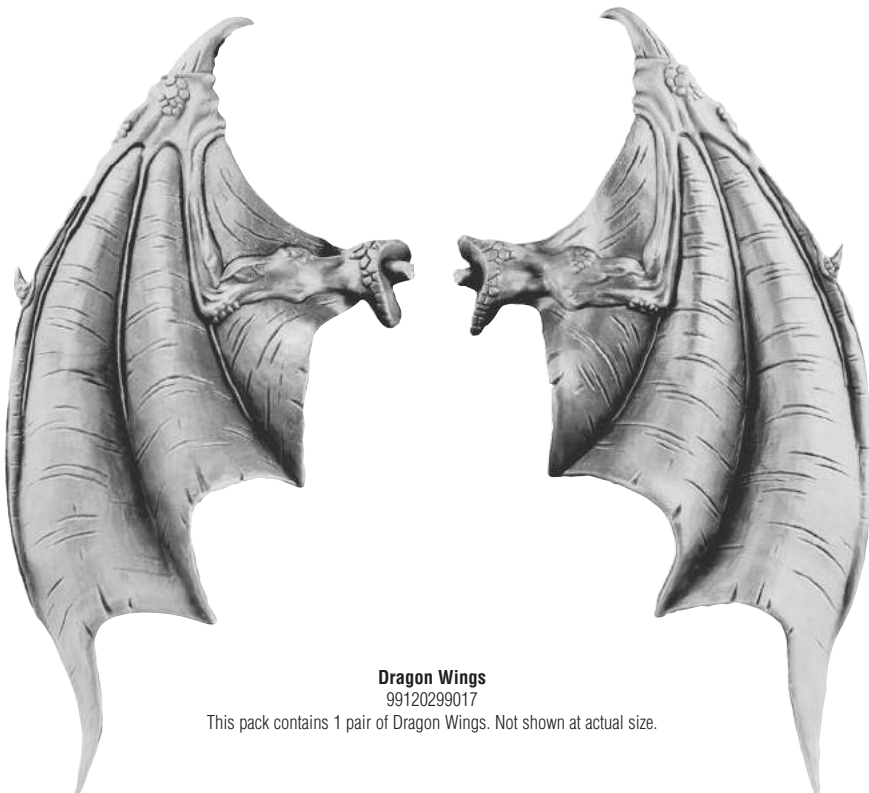

This pack contains 1 pair of Pegasus wings.

**Open Harpy Wings**  
99060212081

This pack contains 5 pairs of Open Harpy wings.

**Closed Harpy Wings**

99060212082

This pack contains 5 pairs of Closed Harpy wings.

**Eagle Wings Pack**

99060204092

This pack contains 1 pair of Eagle wings.

**Hippogriff Wings Pack**

99060203104

This pack contains 1 pair of Hippogriff wings.

**Winged Nightmare Wings Pack**

99060207165

This pack contains 1 pair of Winged Nightmare wings.

**Zombie Dragon Wings Pack**  
99060207163  
This pack contains 1 pair of Zombie Dragon wings.

**Pegasus Wings 2**  
99080203001  
This pack contains 1 pair of Pegasus Wings. Frame not shown at actual size.