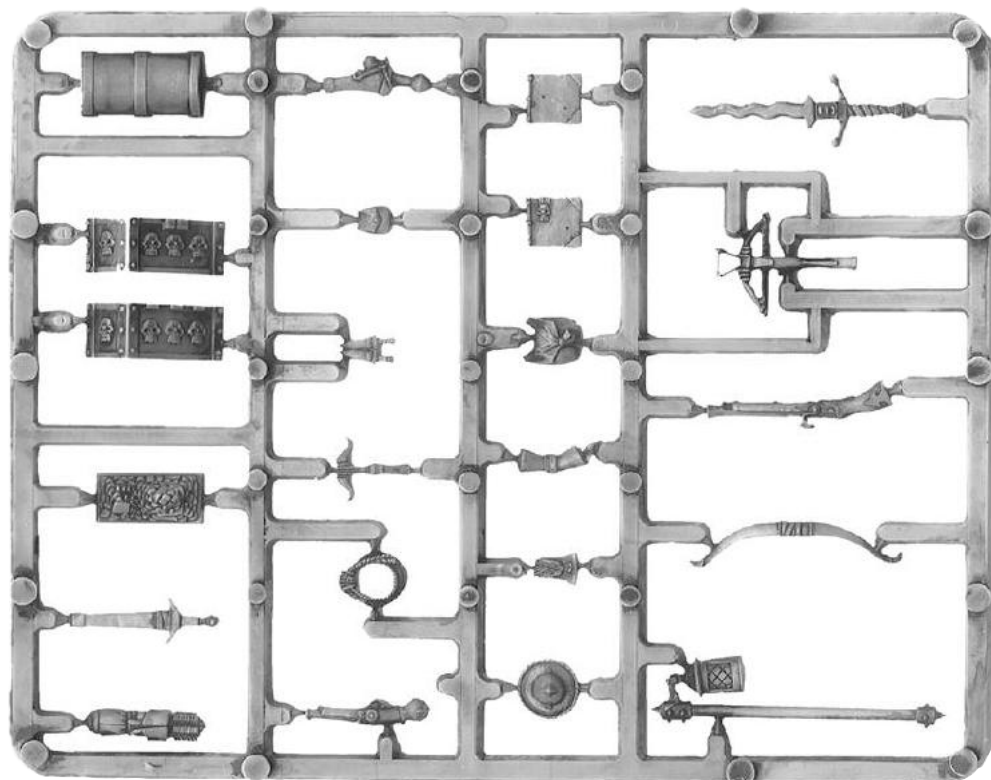

**Skeleton Shields**  
99080207001

This pack contains 2 frames, providing 8 Skeleton Shields. Frame not shown at actual size.

**Silver Helm Shields**  
99080212002

This pack contains 8 Silver Helm Shields. Frame not shown at actual size.

**Skaven Shields**  
99080206001

This pack contains 2 frames, providing 8 Skaven Shields. Frame not shown at actual size.

**High Elf Shields**  
99080210001

This pack contains 2 frames, providing 8 High Elf Shields. Frame not shown at actual size.

**Lizardmen Shields**  
99080208001

This pack contains 2 frames, providing 8 Lizardmen Shields. Frame not shown at actual size.

**Mordheim Accessory**  
 99081199001  
 Frame not shown at actual size

**Boars**  
 99120209018  
 This pack contains 5 models.