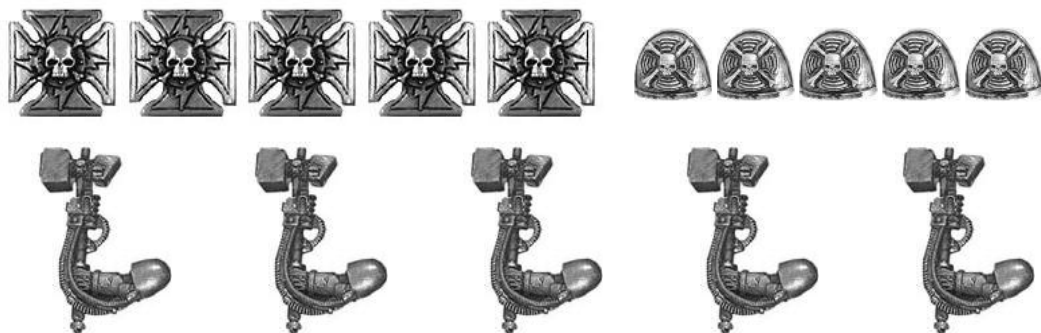

Thunder Hammer Conversion Pack
99060101398