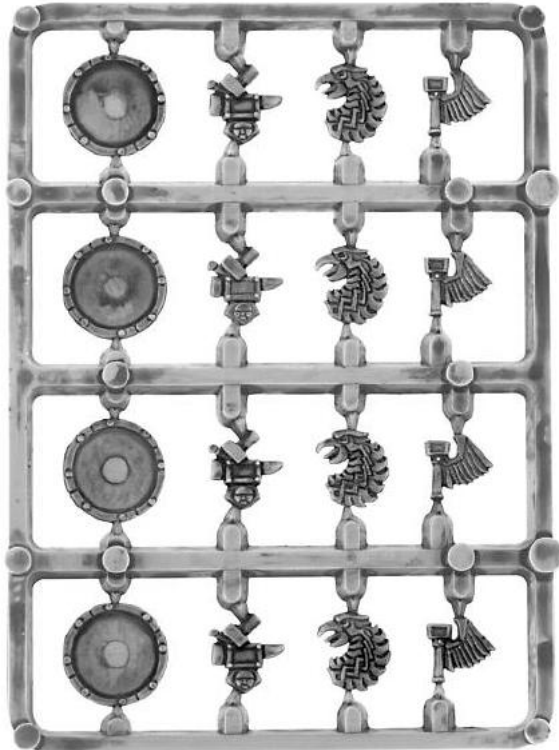

**Dragon Wings**  
99120299017  
This pack contains 1 pair of Dragon Wings. Not shown at actual size.

**Dark Pegasus Wings Pack**  
 99060212083  
 This pack contains 1 pair of Dark Pegasus wings.

**Chaos Mutations**  
 99080102001  
 This pack contains 1 frame of Chaos Mutations. Frame not shown at actual size.

**Chaos Marauder Shields**  
 99080201001  
 This pack contains 8 Chaos Marauder Shields. Frame not shown at actual size.

**Knightly Order Shields**  
 99080202001  
 This pack contains 8 Knightly Order Shields. Frame not shown at actual size.

**Empire Soldier Shields**  
99080202002

This pack contains 2 frames, providing 8 Empire Soldier Shields. Frame not shown at actual size.

**Dwarf Shields**  
99080205001

This pack contains 2 frames, providing 8 Dwarf Shields. Frame not shown at actual size.