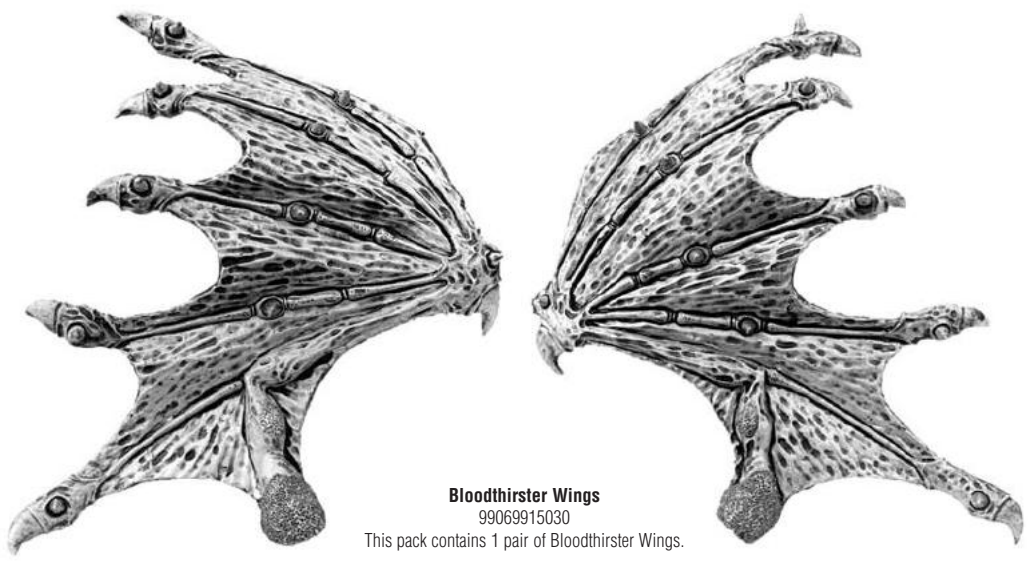

Warhammer

Bloodthirster Wings
99069915030

This pack contains 1 pair of Bloodthirster Wings.