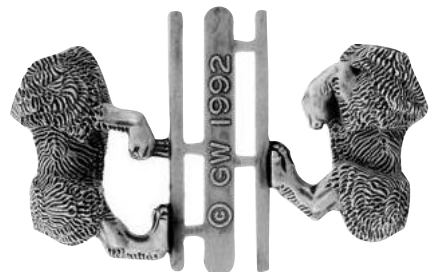

**Lizardmen Shields**  
99080208001

This pack contains 2 frames, providing 8 Lizardmen Shields. Frame not shown at actual size.

**Mordheim Accessory**  
 99081199001  
 Frame not shown at actual size

**Boars**  
 99120209018  
 This pack contains 5 models.

**Wolves**  
 99120209019  
 This pack contains 5 models.

**Barded Steeds**  
99120210014  
This pack contains 5 models.

**Medieval Horse**  
99120299016  
This pack contains 5 models.

**Armoured Horses**  
99120202024  
This pack contains 5 models.