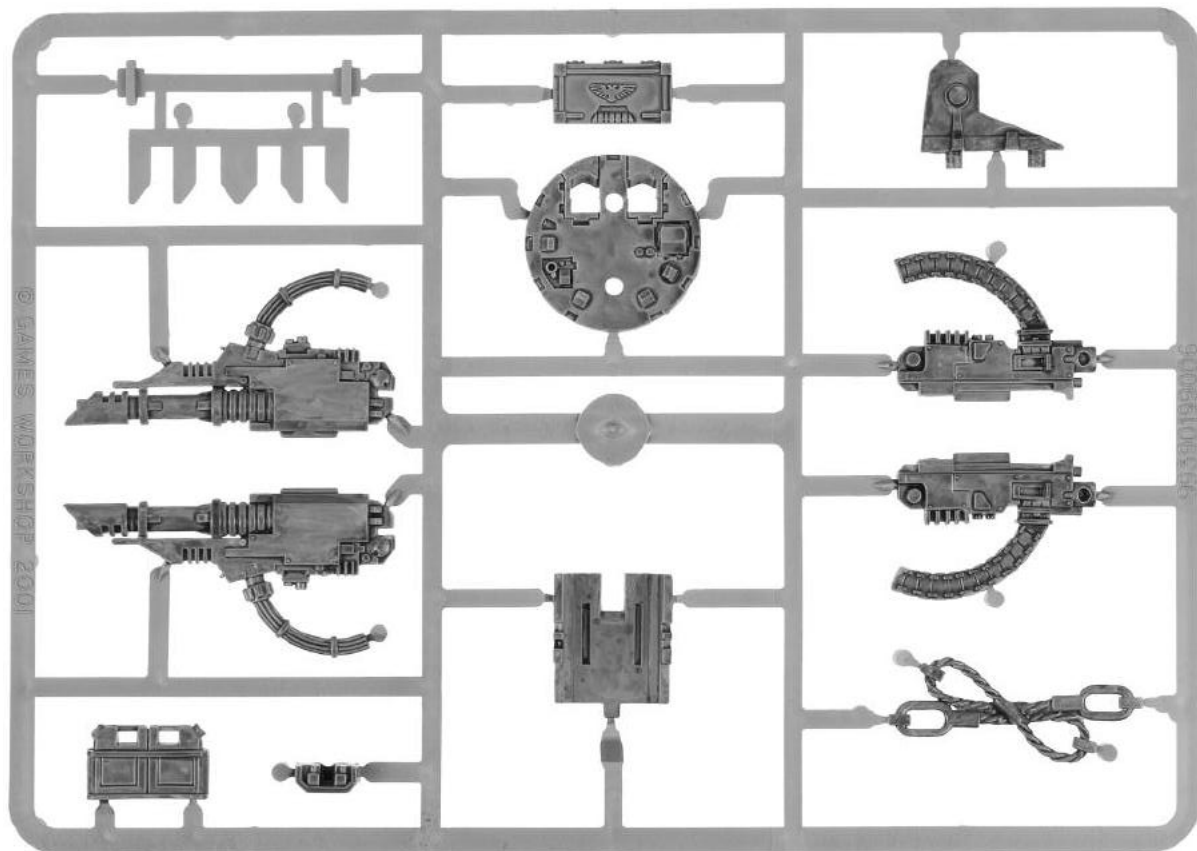

Space Marine Terminus Ultra Conversion Pack

99120101073

This pack allows you to convert a Space Marine Land Raider to the Terminus Ultra Pattern. Frames not shown at actual size.