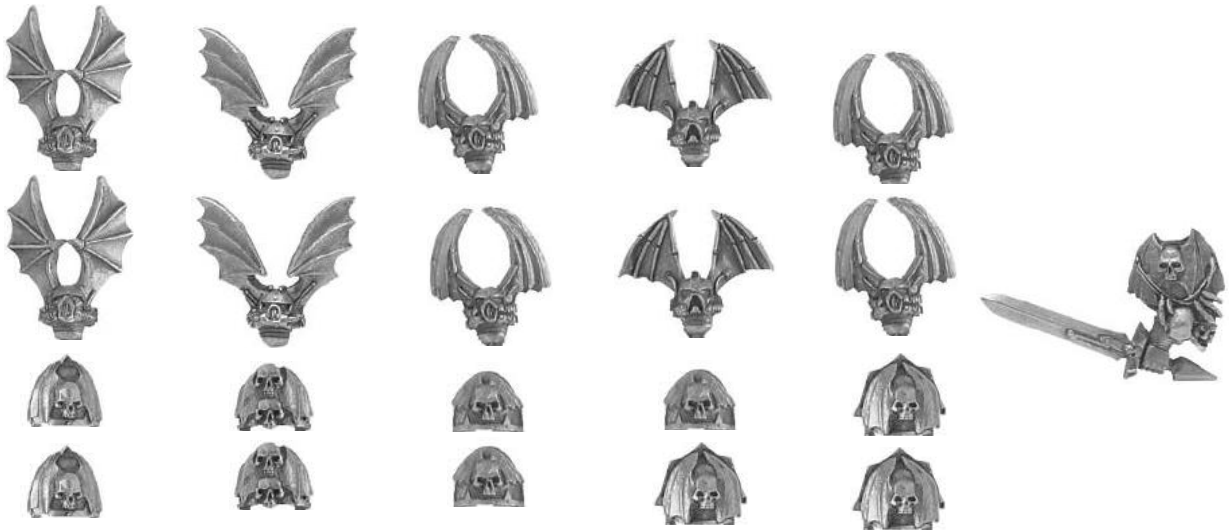

Night Lords Conversion Pack
99060102121

This pack contains enough parts to convert 10 Chaos Space Marines into Night Lords. Chaos Space Marines multi-part plastic kit not included.