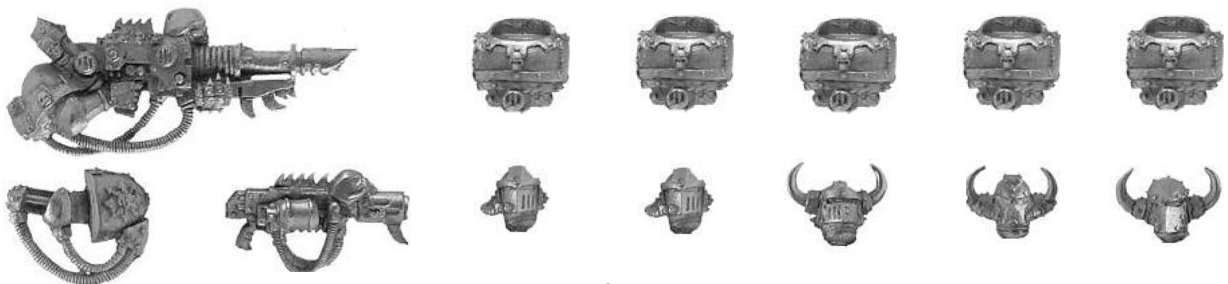

Iron Warriors Conversion Pack
99060102120

This pack contains enough parts to convert 5 Chaos Space Marines into Iron Warriors. Chaos Space Marines multi-part plastic kit not included.