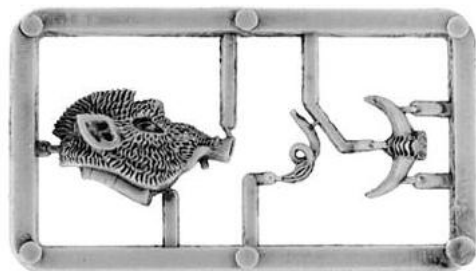

**Skaven Shields**  
99080206001

This pack contains 2 frames, providing 8 Skaven Shields. Frame not shown at actual size.

**High Elf Shields**  
99080210001

This pack contains 2 frames, providing 8 High Elf Shields. Frame not shown at actual size.

**Lizardmen Shields**  
99080208001

This pack contains 2 frames, providing 8 Lizardmen Shields. Frame not shown at actual size.

**Mordheim Accessory**  
 99081199001  
 Frame not shown at actual size

**Boars**  
 99120209018  
 This pack contains 5 models.