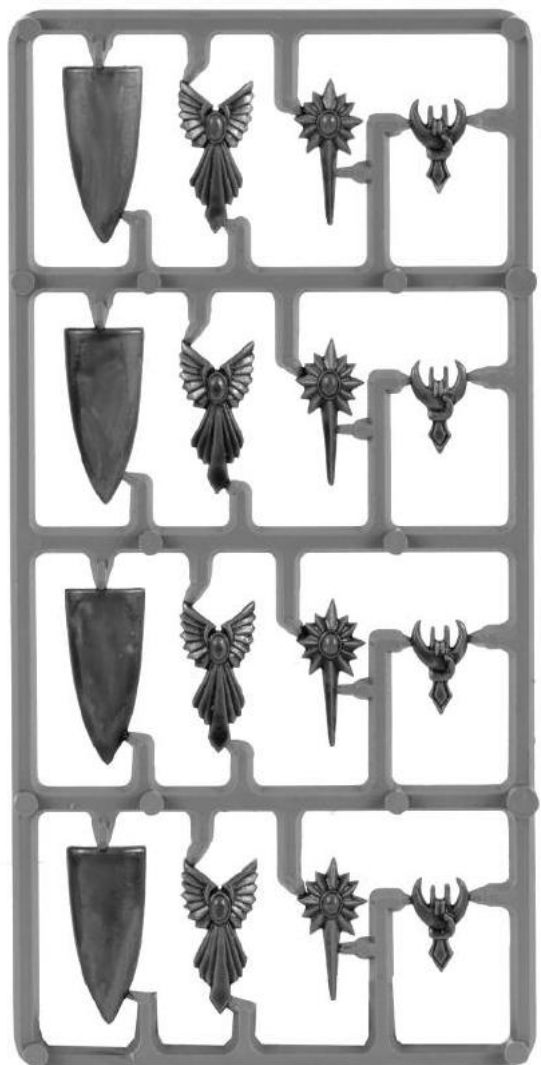

**Night Goblin Shields**  
99080209003

This pack contains 2 frames, providing 8 Night Goblin Shields. Frame not shown at actual size.

**Dark Elf Shields**  
99080212001

This pack contains 2 frames, providing 8 Dark Elf Shields. Frame not shown at actual size.

**Skeleton Shields**  
99080207001

This pack contains 2 frames, providing 8 Skeleton Shields. Frame not shown at actual size.

**Silver Helm Shields**  
99080212002

This pack contains 8 Silver Helm Shields. Frame not shown at actual size.

**Skaven Shields**  
99080206001

This pack contains 2 frames, providing 8 Skaven Shields. Frame not shown at actual size.

**High Elf Shields**  
99080210001

This pack contains 2 frames, providing 8 High Elf Shields. Frame not shown at actual size.

**Lizardmen Shields**  
99080208001

This pack contains 2 frames, providing 8 Lizardmen Shields. Frame not shown at actual size.

**Mordheim Accessory**  
 99081199001  
 Frame not shown at actual size

**Boars**  
 99120209018  
 This pack contains 5 models.