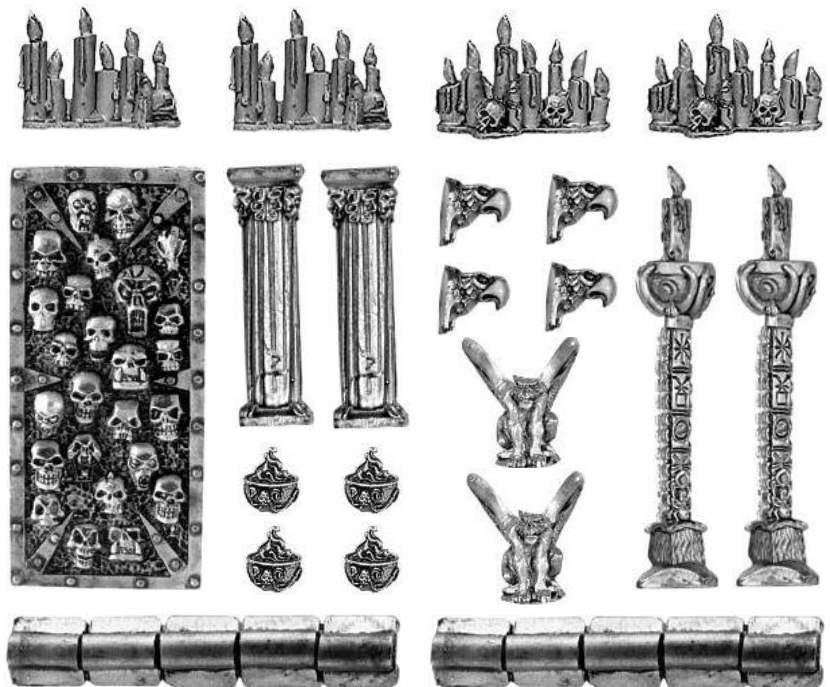

Gothic scenery
99110299051

This pack contains all the items above.