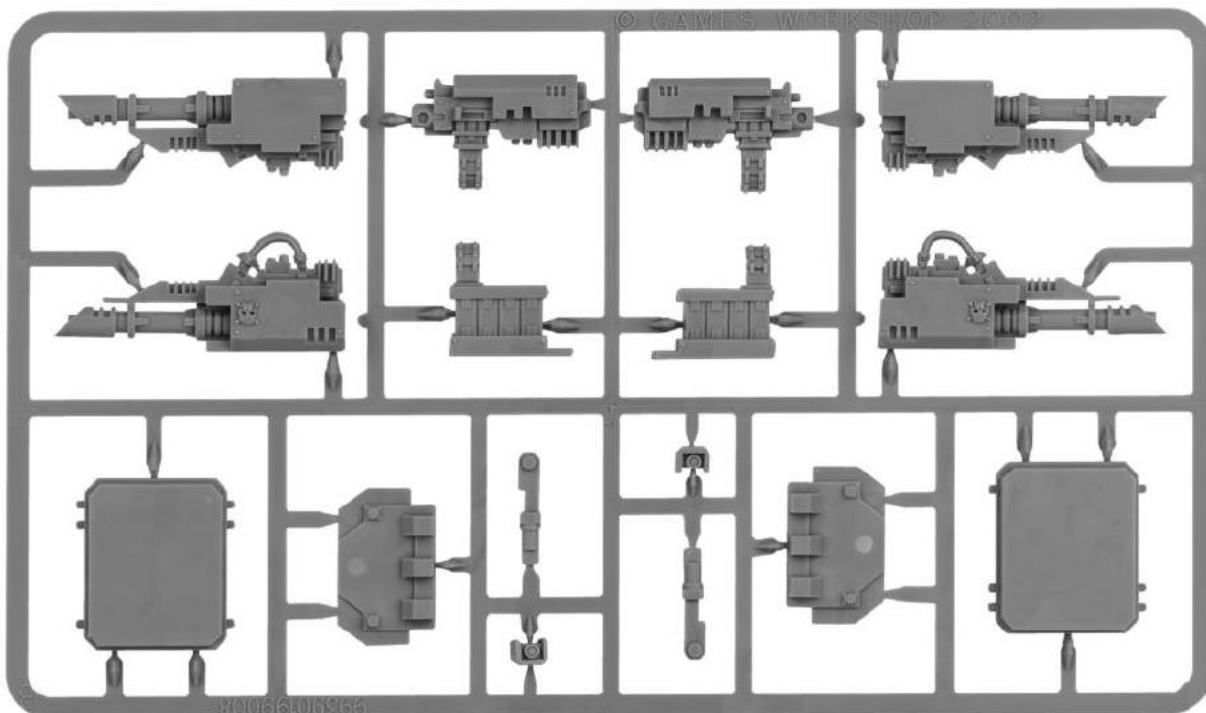

Space Marine Terminus Ultra Conversion Pack

99120101073

This pack allows you to convert a Space Marine Land Raider to the Terminus Ultra Pattern. Frames not shown at actual size.