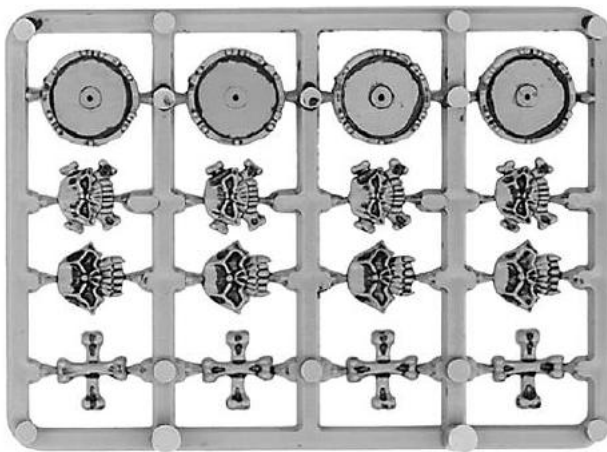

**Goblin Shields**  
99080209001

This pack contains 16 Goblin Shields. Frame not shown at actual size.

**Orc Shields**  
99080209002

This pack contains 2 frames, providing 8 Orc Shields. Frame not shown at actual size.

**Night Goblin Shields**  
99080209003

This pack contains 2 frames, providing 8 Night Goblin Shields. Frame not shown at actual size.

**Dark Elf Shields**  
99080212001

This pack contains 2 frames, providing 8 Dark Elf Shields. Frame not shown at actual size.