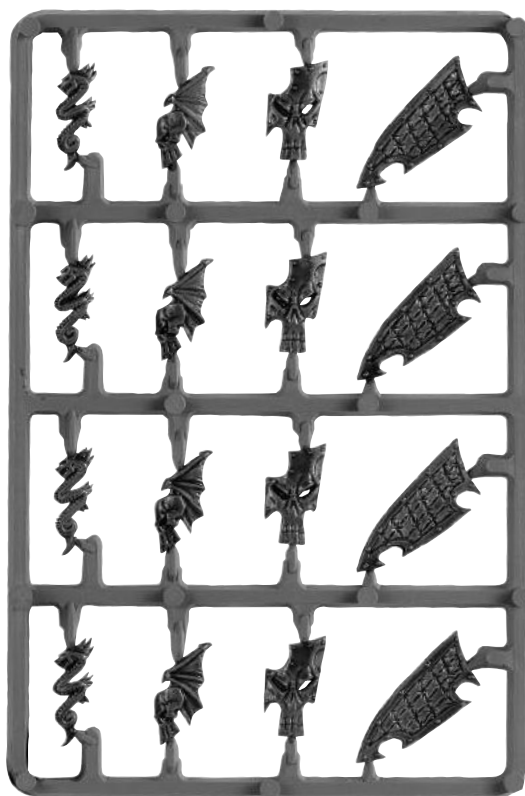

**Chaos Warrior Shields**  
99080201002

This pack contains 6 Chaos Warrior Shields. Not shown at actual size.

**Coffin Lid Shields**  
99060207173

This pack contains 8 Coffin Lid Shields.  
Sculpted by Aly Morrison.

**Goblin Shields**  
99080209001

This pack contains 16 Goblin Shields. Frame not shown at actual size.

**Orc Shields**  
99080209002

This pack contains 2 frames, providing 8 Orc Shields. Frame not shown at actual size.

**Night Goblin Shields**  
99080209003

This pack contains 2 frames, providing 8 Night Goblin Shields. Frame not shown at actual size.

**Dark Elf Shields**  
99080212001

This pack contains 2 frames, providing 8 Dark Elf Shields. Frame not shown at actual size.

**Skeleton Shields**  
99080207001

This pack contains 2 frames, providing 8 Skeleton Shields. Frame not shown at actual size.

**Silver Helm Shields**  
99080212002

This pack contains 8 Silver Helm Shields. Frame not shown at actual size.