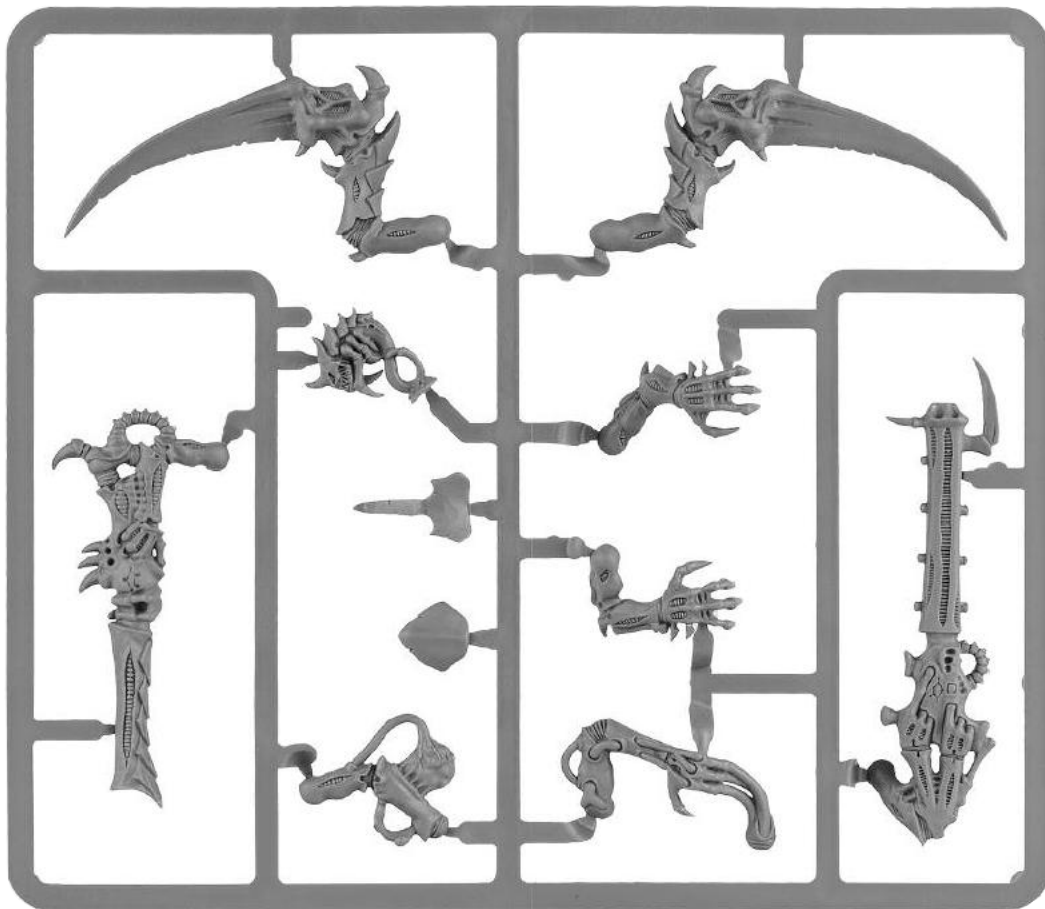

Tyranid Monstrous Arms

99080106001

Frame not shown at actual size.