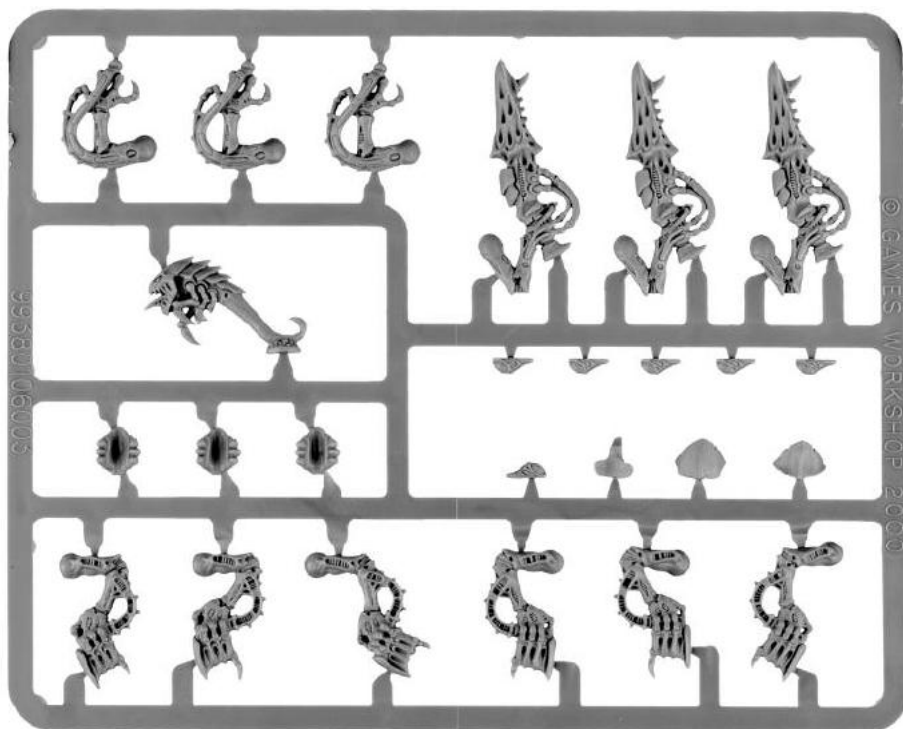

Tyranid Biomorphs

99080106002

Frame not shown at actual size.