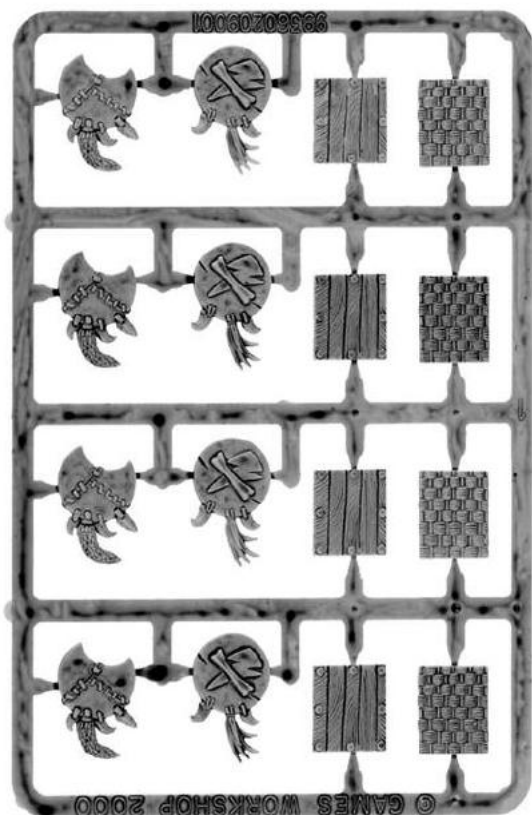

**Empire Soldier Shields**  
99080202002

This pack contains 2 frames, providing 8 Empire Soldier Shields. Frame not shown at actual size.

**Dwarf Shields**  
99080205001

This pack contains 2 frames, providing 8 Dwarf Shields. Frame not shown at actual size.

**Chaos Warrior Shields**  
99080201002

This pack contains 6 Chaos Warrior Shields. Not shown at actual size.

**Coffin Lid Shields**  
99060207173

This pack contains 8 Coffin Lid Shields.  
Sculpted by Aly Morrison.

**Goblin Shields**  
99080209001

This pack contains 16 Goblin Shields. Frame not shown at actual size.

**Orc Shields**  
99080209002

This pack contains 2 frames, providing 8 Orc Shields. Frame not shown at actual size.

**Night Goblin Shields**  
99080209003

This pack contains 2 frames, providing 8 Night Goblin Shields. Frame not shown at actual size.

**Dark Elf Shields**  
99080212001

This pack contains 2 frames, providing 8 Dark Elf Shields. Frame not shown at actual size.