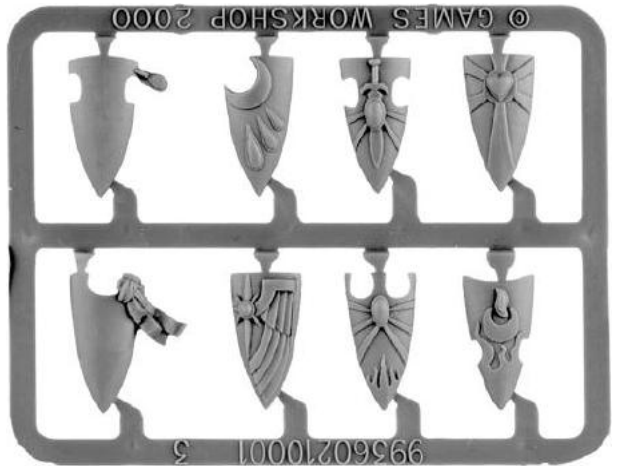

**Goblin Shields**  
99080209001

This pack contains 16 Goblin Shields. Frame not shown at actual size.

**Orc Shields**  
99080209002

This pack contains 2 frames, providing 8 Orc Shields. Frame not shown at actual size.

**Night Goblin Shields**  
99080209003

This pack contains 2 frames, providing 8 Night Goblin Shields. Frame not shown at actual size.

**Dark Elf Shields**  
99080212001

This pack contains 2 frames, providing 8 Dark Elf Shields. Frame not shown at actual size.

**Skeleton Shields**  
99080207001

This pack contains 2 frames, providing 8 Skeleton Shields. Frame not shown at actual size.

**Silver Helm Shields**  
99080212002

This pack contains 8 Silver Helm Shields. Frame not shown at actual size.