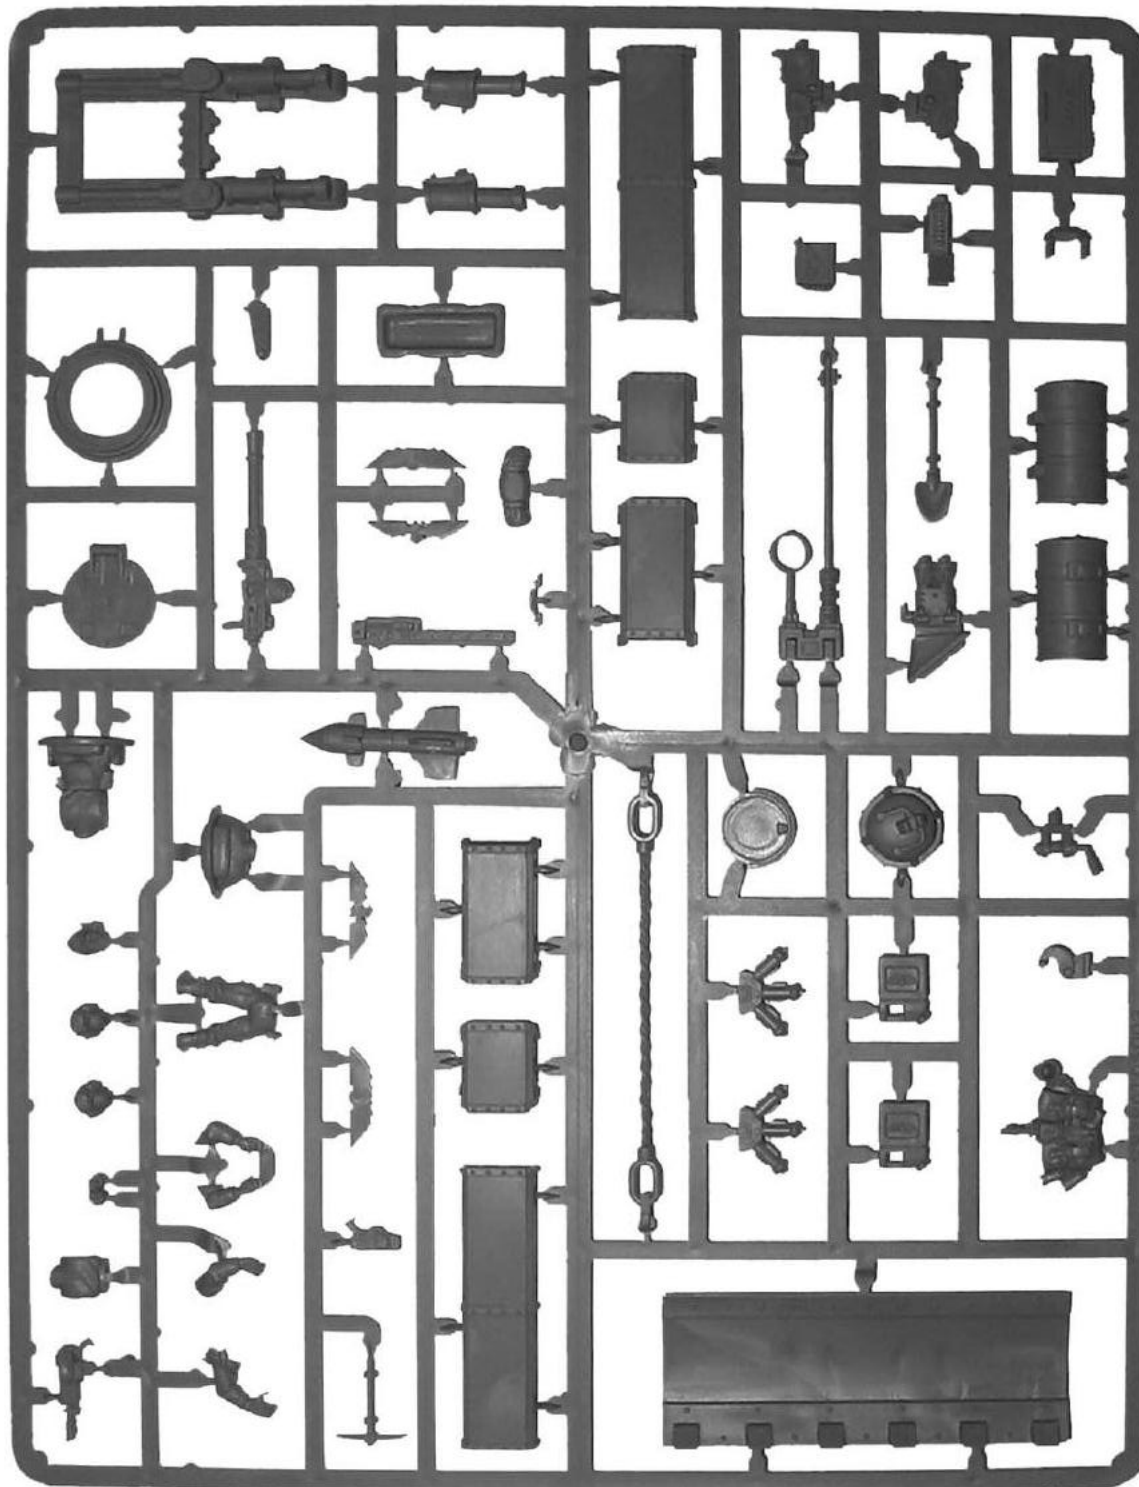

Imperial Guard Accessory

99120105032

Frame not shown at actual size.