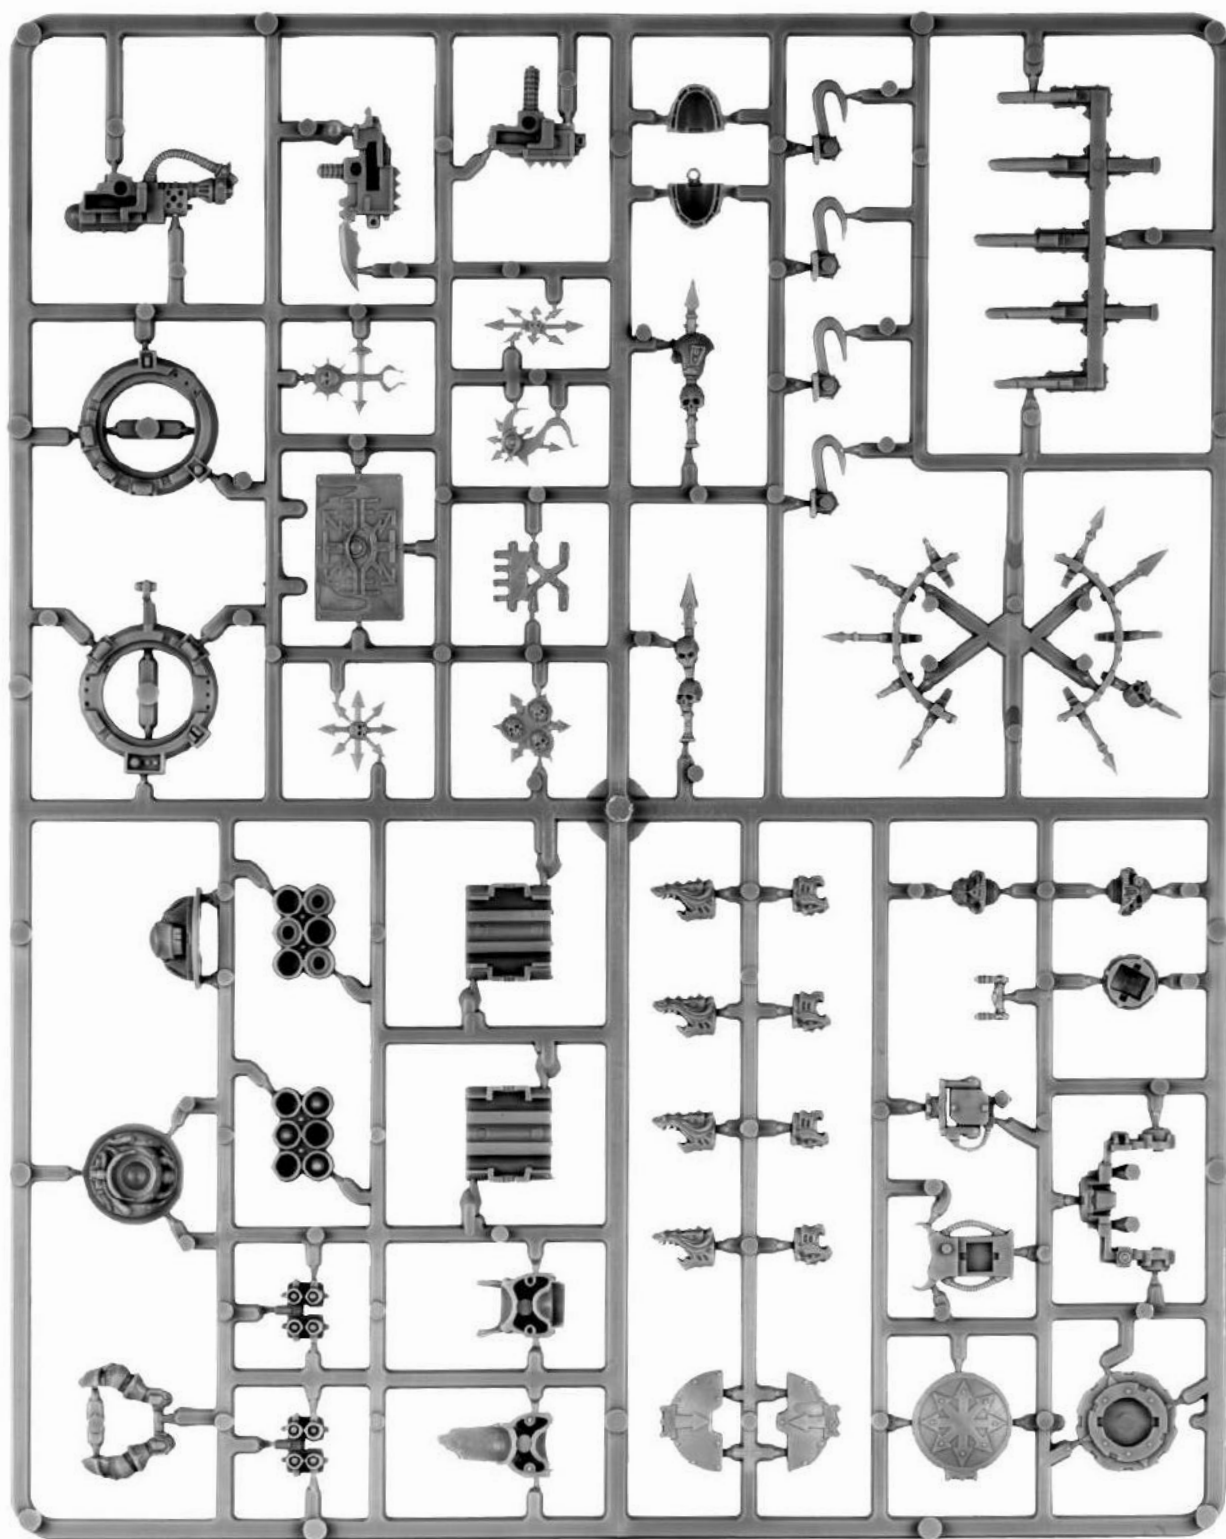

**Stikkbommerz Conversion Pack**

99060103125

This pack contains enough parts to convert 5 Ork Boyz into Stikkbommerz. Ork Boyz multi-part plastic kit not included.

**Ork Glyphs**

99060103122

Sculpted by Brian Nelson.