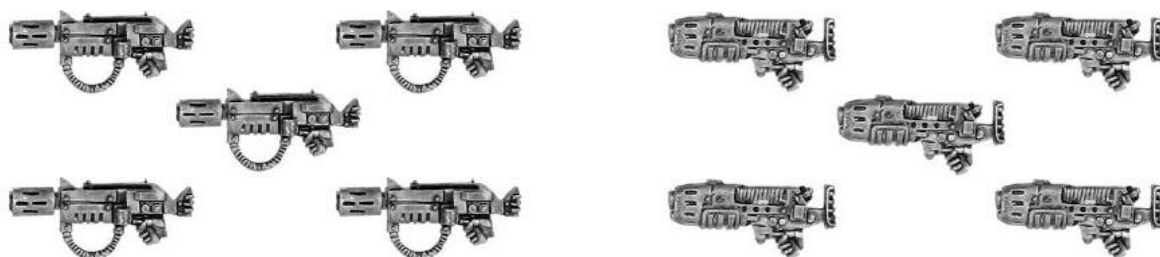

Meltaguns
99060101407

Plasma Guns
99060101400