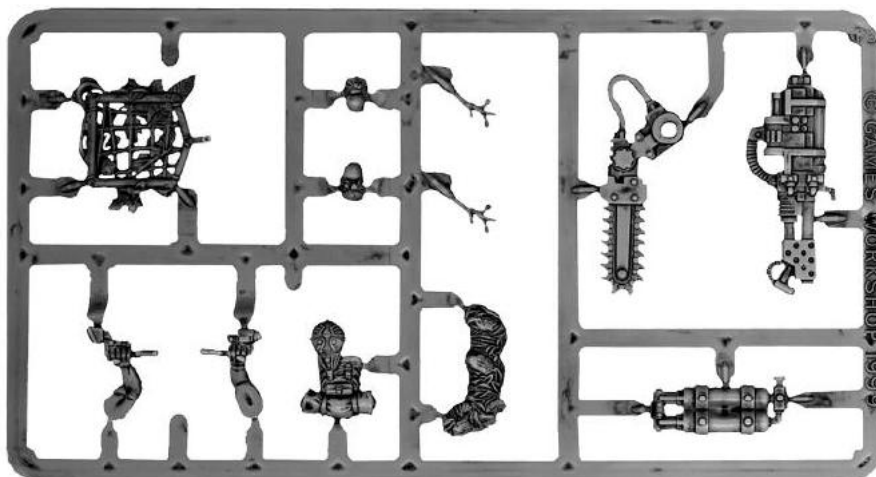

**Chaos Vehicle Accessory**

99120102030

Frame not shown at actual size.

**Chaos Tank Accessory**

99120102029

Frame not shown at actual size.

**Catachan Sentinel Kit**

99120105026

This plastic pack allows you to convert a Sentinel into a Catachan Sentinel. Sentinel kit not included. Frames not shown at actual size.

**Imperial Guard Accessory**

99120105032

Frame not shown at actual size.