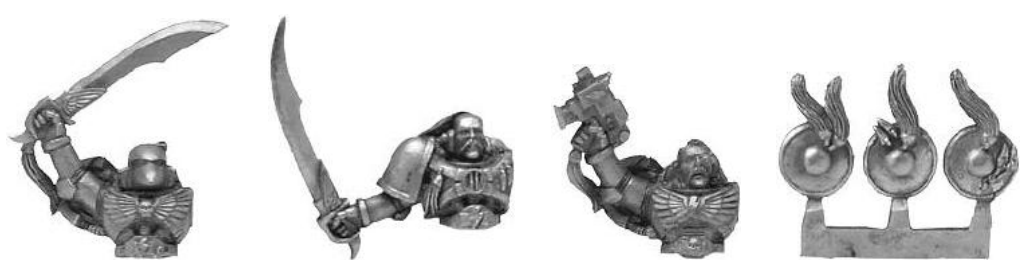

White Scars Bike Squad Conversion Pack

99060101404