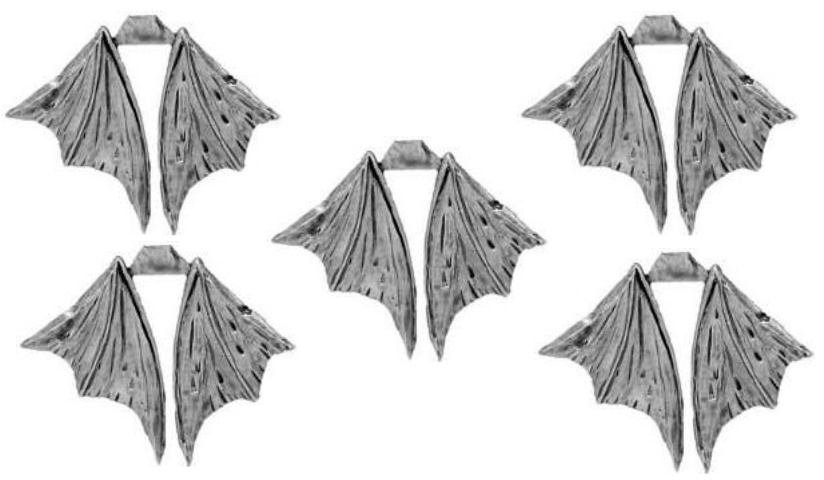

# Warhammer

**Bloodthirster Wings**  
99069915030

This pack contains 1 pair of Bloodthirster Wings.

**Tzeentch Wings**  
99060201

This pack contains 1 pair of Lord of Change wings.

**Pegasus Wings**  
99060202227

This pack contains 1 pair of Pegasus wings.

**Open Harpy Wings**  
99060212081

This pack contains 5 pairs of Open Harpy wings.

**Closed Harpy Wings**

99060212082

This pack contains 5 pairs of Closed Harpy wings.