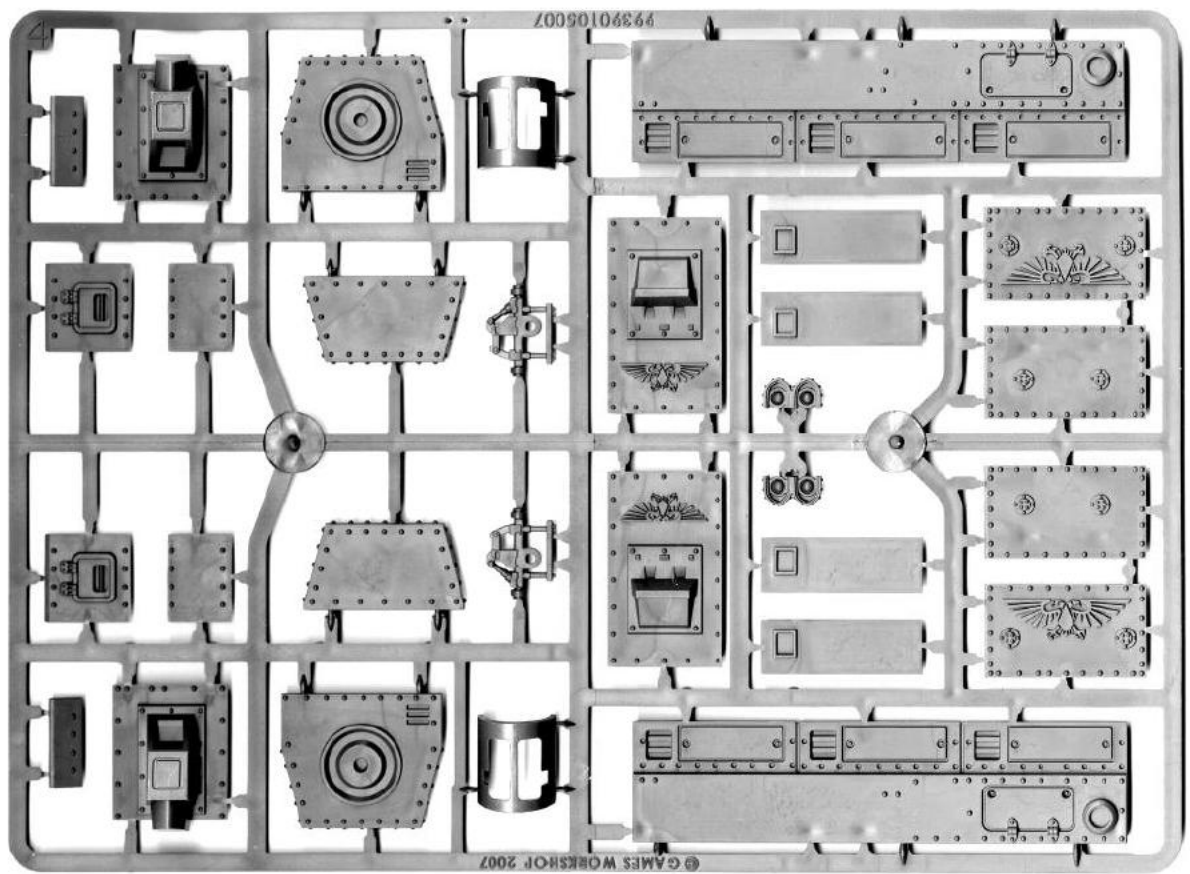

Baneblade Sponson and Armour Pack
99120105031

This pack allows you to add an extra pair of sponsons to your Baneblade. Frames not shown at actual size.