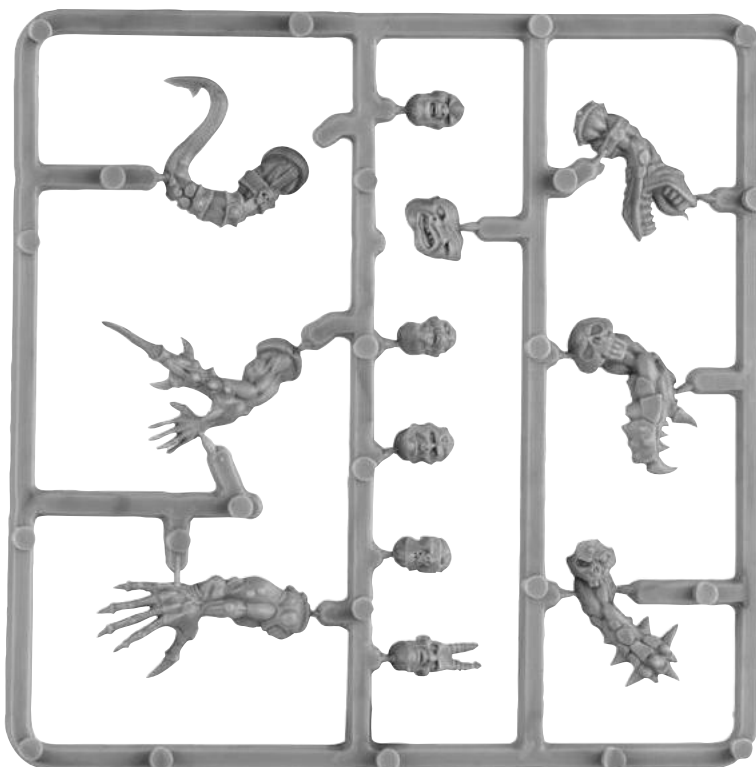

**Eagle Wings Pack**

99060204092

This pack contains 1 pair of Eagle wings.

**Hippogriff Wings Pack**

99060203104

This pack contains 1 pair of Hippogriff wings.

**Winged Nightmare Wings Pack**

99060207165

This pack contains 1 pair of Winged Nightmare wings.

**Zombie Dragon Wings Pack**  
99060207163  
This pack contains 1 pair of Zombie Dragon wings.

**Pegasus Wings 2**  
99080203001  
This pack contains 1 pair of Pegasus Wings. Frame not shown at actual size.

**Dragon Wings**  
99120299017  
This pack contains 1 pair of Dragon Wings. Not shown at actual size.

**Dark Pegasus Wings Pack**  
 99060212083  
 This pack contains 1 pair of Dark Pegasus wings.

**Chaos Mutations**  
 99080102001  
 This pack contains 1 frame of Chaos Mutations. Frame not shown at actual size.