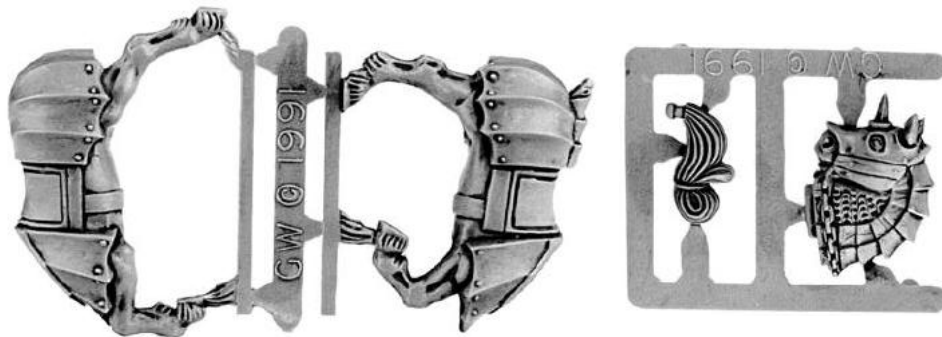

**Skaven Shields**  
99080206001

This pack contains 2 frames, providing 8 Skaven Shields. Frame not shown at actual size.

**High Elf Shields**  
99080210001

This pack contains 2 frames, providing 8 High Elf Shields. Frame not shown at actual size.

**Lizardmen Shields**  
99080208001

This pack contains 2 frames, providing 8 Lizardmen Shields. Frame not shown at actual size.

**Mordheim Accessory**  
 99081199001  
 Frame not shown at actual size

**Boars**  
 99120209018  
 This pack contains 5 models.

**Wolves**  
 99120209019  
 This pack contains 5 models.

**Barded Steeds**  
99120210014  
This pack contains 5 models.

**Medieval Horse**  
99120299016  
This pack contains 5 models.

**Armoured Horses**  
99120202024  
This pack contains 5 models.