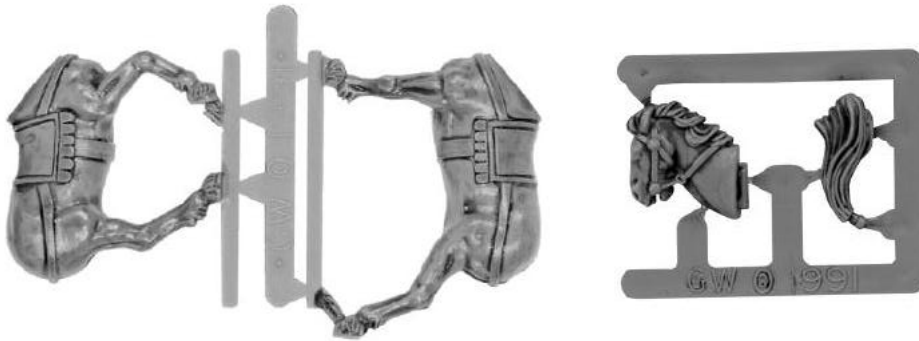

**Skaven Shields**  
99080206001

This pack contains 2 frames, providing 8 Skaven Shields. Frame not shown at actual size.

**High Elf Shields**  
99080210001

This pack contains 2 frames, providing 8 High Elf Shields. Frame not shown at actual size.

**Lizardmen Shields**  
99080208001

This pack contains 2 frames, providing 8 Lizardmen Shields. Frame not shown at actual size.

**Mordheim Accessory**  
 99081199001  
 Frame not shown at actual size

**Boars**  
 99120209018  
 This pack contains 5 models.

**Wolves**  
 99120209019  
 This pack contains 5 models.

**Barded Steeds**  
99120210014  
This pack contains 5 models.

**Medieval Horse**  
99120299016  
This pack contains 5 models.

**Armoured Horses**  
99120202024  
This pack contains 5 models.