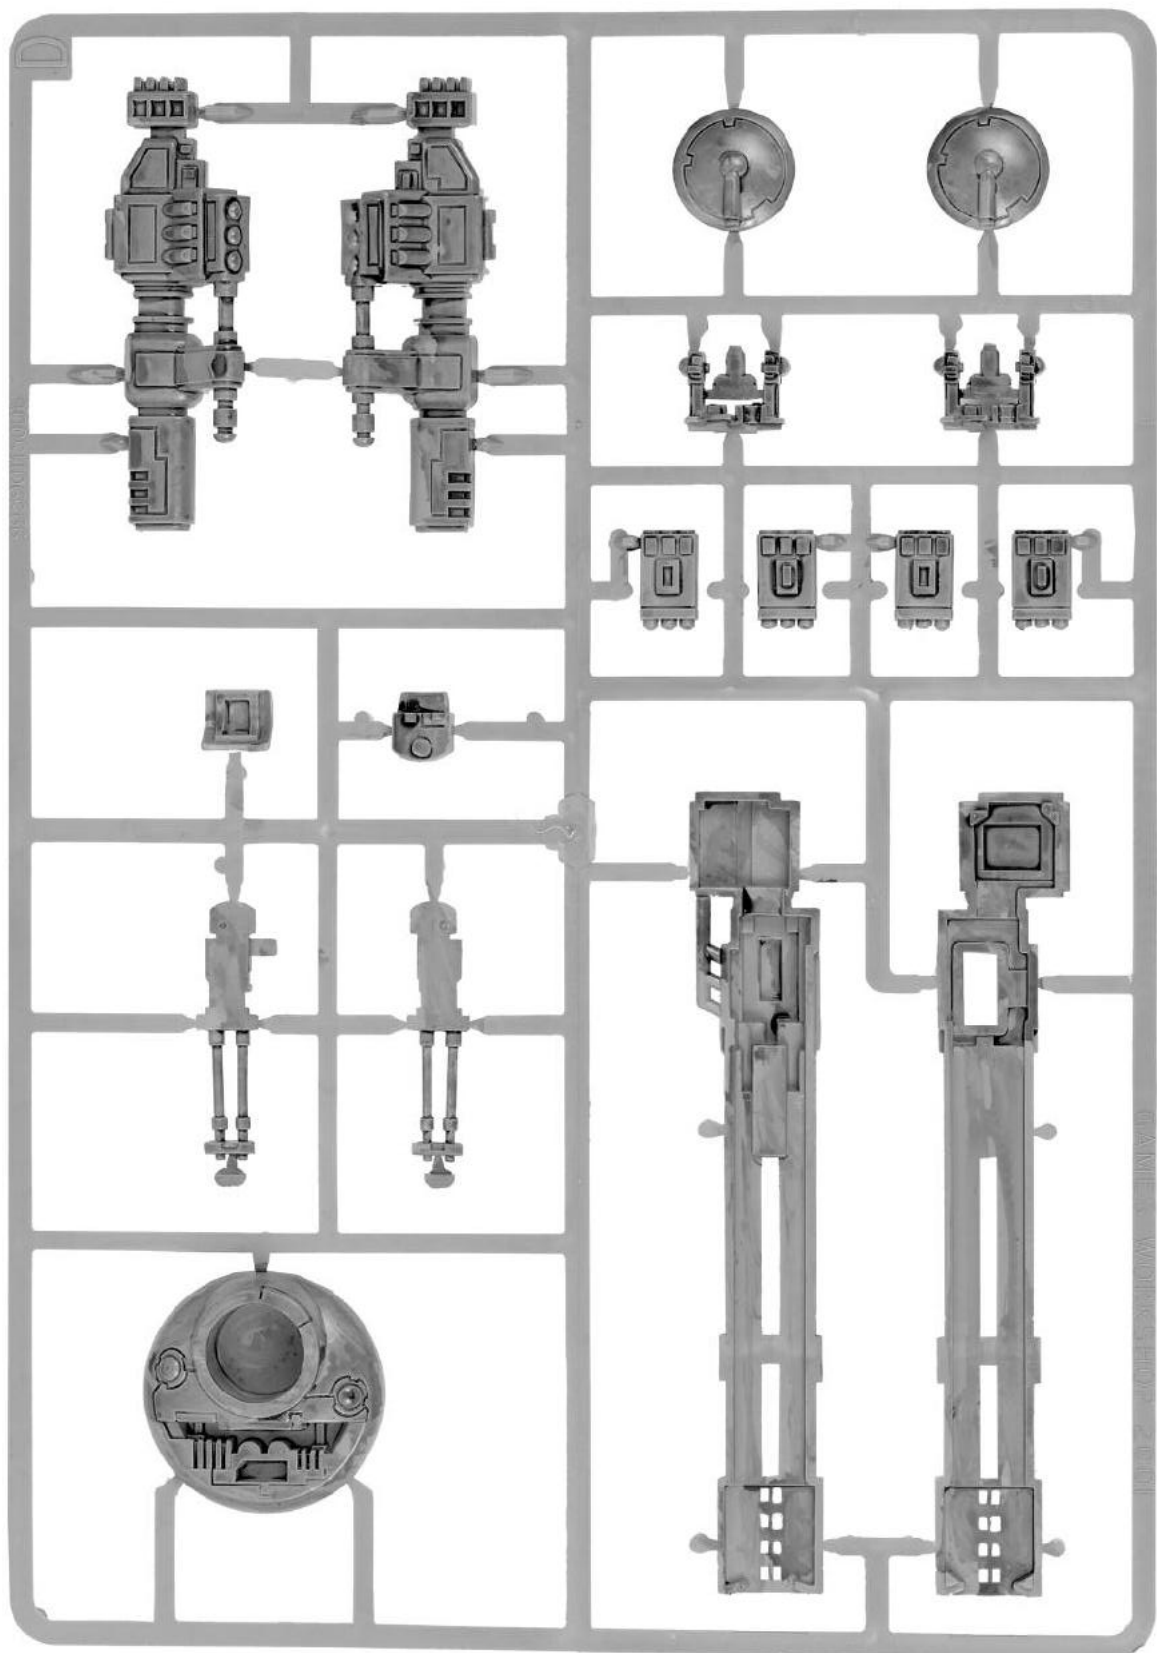

Hammerhead Weapons
99120113023
Frame not shown at actual size.