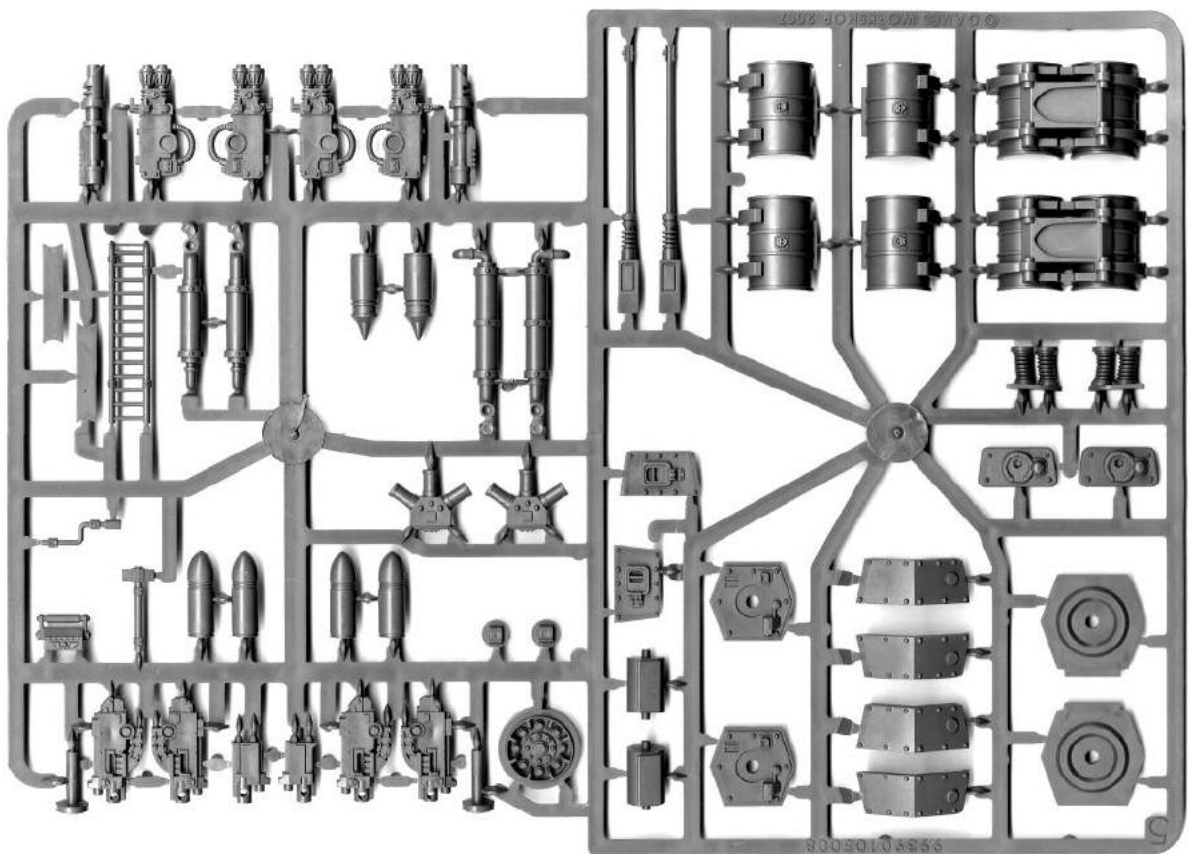

Baneblade Sponson and Armour Pack
99120105031

This pack allows you to add an extra pair of sponsons to your Baneblade. Frames not shown at actual size.