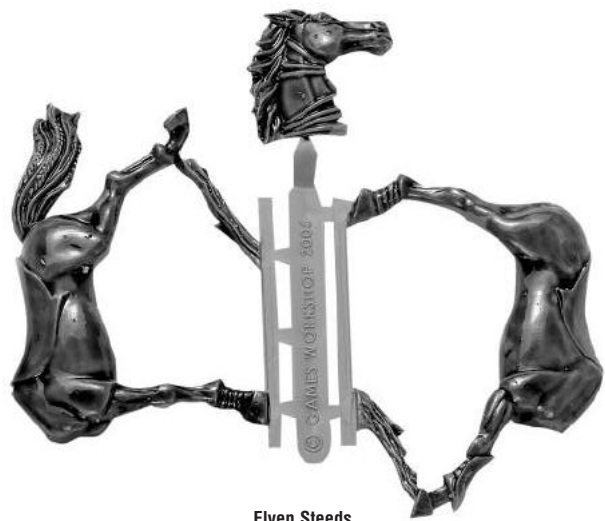

Elven Steeds
99120204007
This pack contains 5 models.