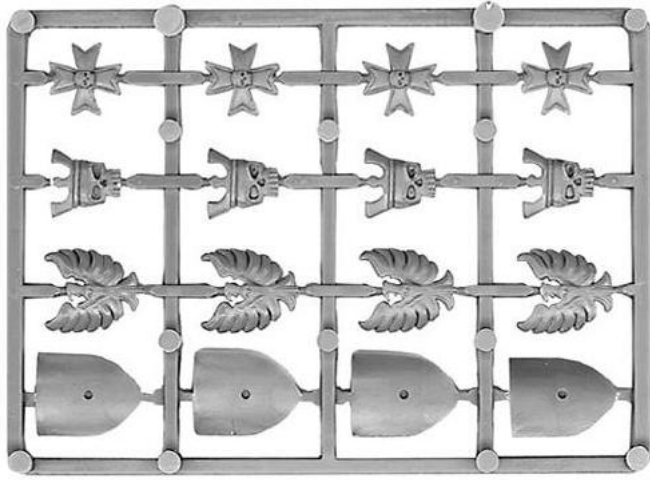

Empire Soldier Shields
99080202002

This pack contains 2 frames, providing 8 Empire Soldier Shields. Frame not shown at actual size.