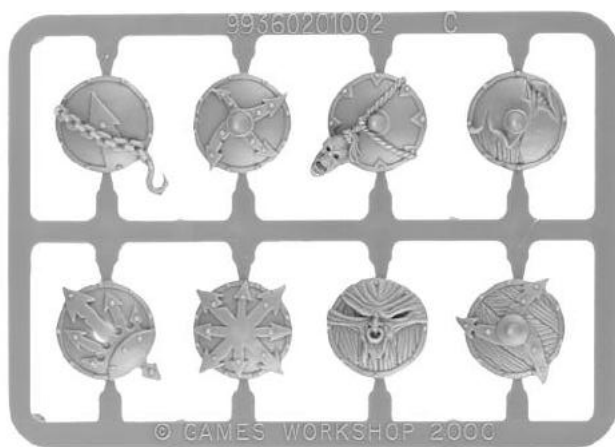

**Eagle Wings Pack**

99060204092

This pack contains 1 pair of Eagle wings.

**Hippogriff Wings Pack**

99060203104

This pack contains 1 pair of Hippogriff wings.

**Winged Nightmare Wings Pack**

99060207165

This pack contains 1 pair of Winged Nightmare wings.

**Zombie Dragon Wings Pack**  
99060207163  
This pack contains 1 pair of Zombie Dragon wings.

**Pegasus Wings 2**  
99080203001  
This pack contains 1 pair of Pegasus Wings. Frame not shown at actual size.

**Dragon Wings**  
99120299017  
This pack contains 1 pair of Dragon Wings. Not shown at actual size.

**Dark Pegasus Wings Pack**  
 99060212083  
 This pack contains 1 pair of Dark Pegasus wings.

**Chaos Mutations**  
 99080102001  
 This pack contains 1 frame of Chaos Mutations. Frame not shown at actual size.