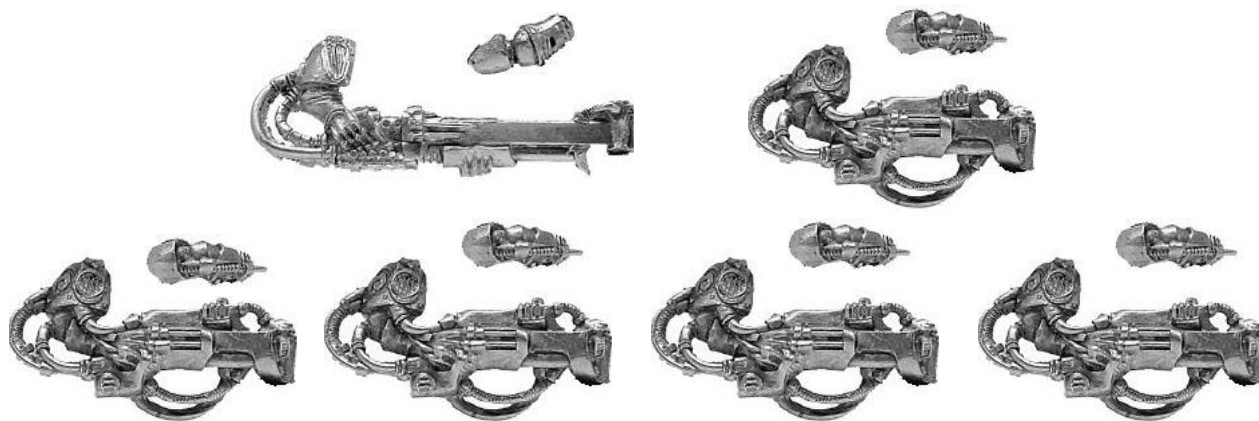

Emperor's Children: Sonic Weapons
99060102133

These shoulder pads allow you to customise your Chaos Space Marine plastic models with specific Legion markings.