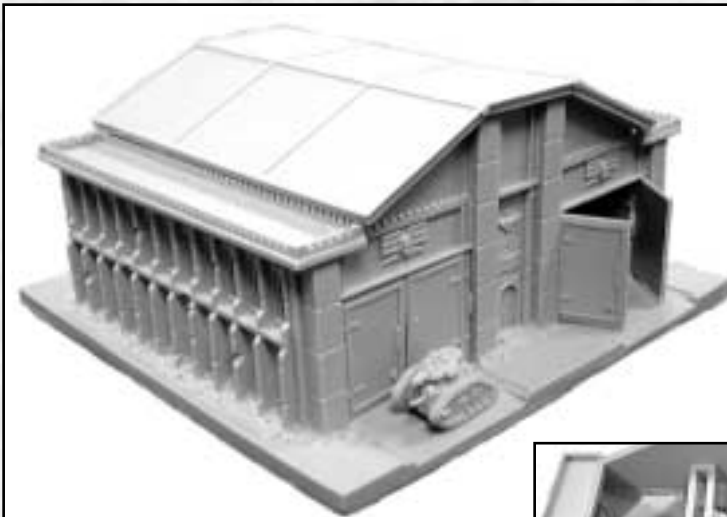

**FWE014 TANK REPAIR
FACTORY
£45.00 (US$75.00)**
Large resin model with full
interior detail including
dismantled Leman Russ
tank. Master model by
Will Hayes.
P&P £4 (US$7) worldwide