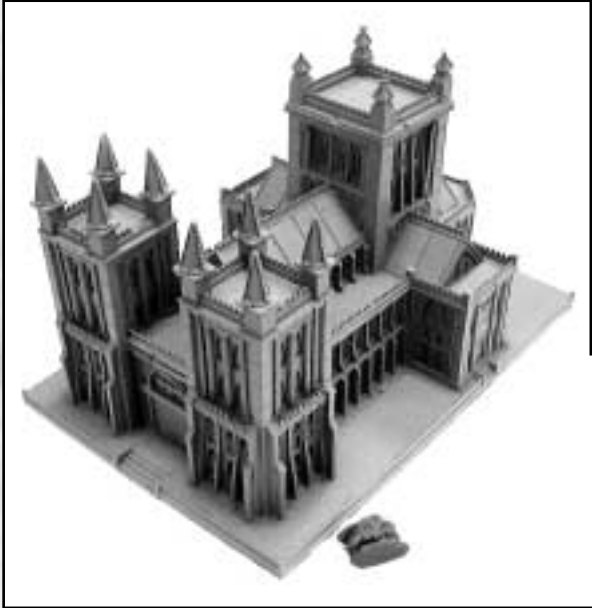

FWE0013 CATHEDRAL £60.00 (US$100.00)
Massive resin model.
Master model by Will Hayes.
P&P £5 UK/Euro £10 (US$17) worldwide