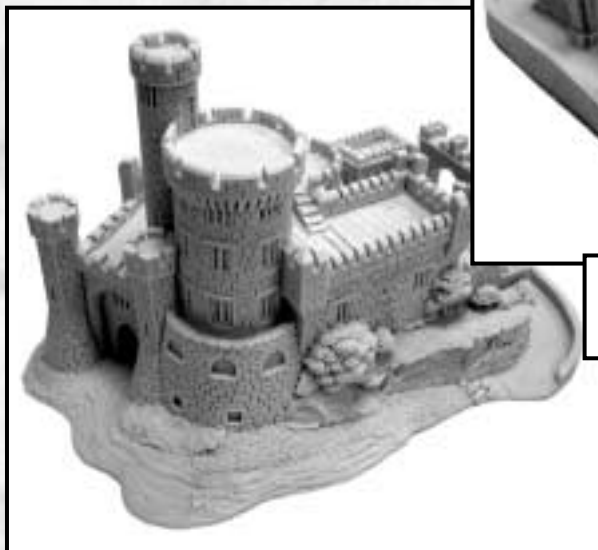

The copyright in the model designs on this page is the exclusive property of IHC. Copyright IHC 2001. All rights reserved