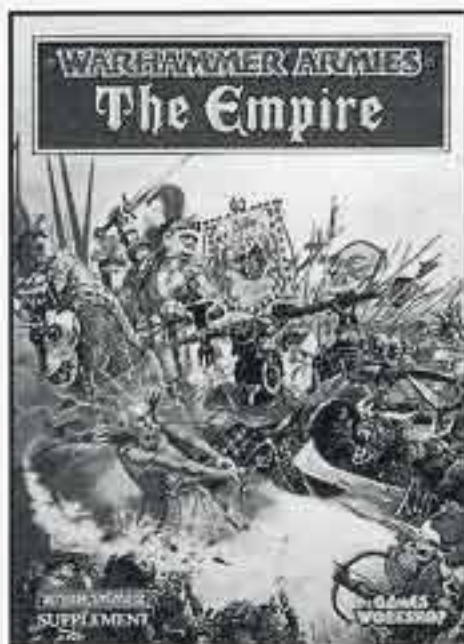

The Empire is the largest realm in the Old World. This Warhammer Armies book describes the lands and history of the Empire, and details its troops and mighty war machines.