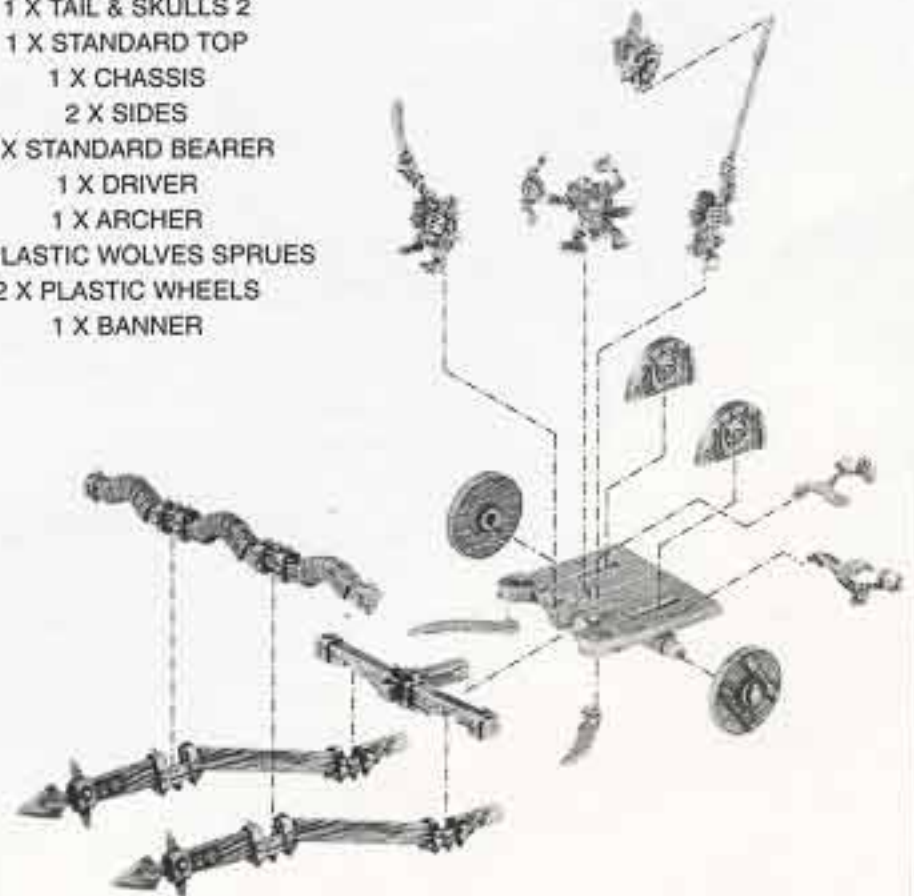

Designed by Brian Nelson and Norman Swales

Not suitable for children under 36 months due to small parts and essential pointed components. All models supplied unpainted.
© Copyright Games Workshop Ltd., 1997. All rights reserved.