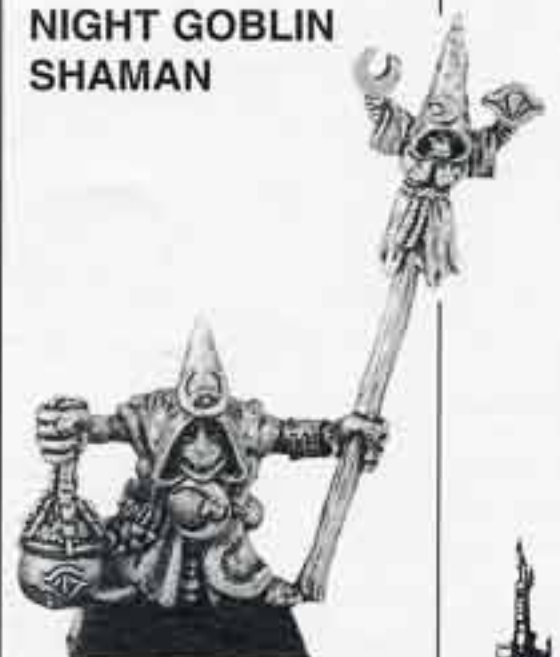

NIGHT GOBLIN
WITH SPEAR 2
020902504

NIGHT GOBLIN
WITH SPEAR 5
020902515

NIGHT GOBLIN
WITH SPEAR 4
020902516

NIGHT GOBLIN
WITH SPEAR 3
020902506

NIGHT GOBLIN
SHAMAN 2
75418/4

NIGHT GOBLINS

FANATICS

NIGHT GOBLIN
BALL AND CHAIN
FANATIC 1
020902801