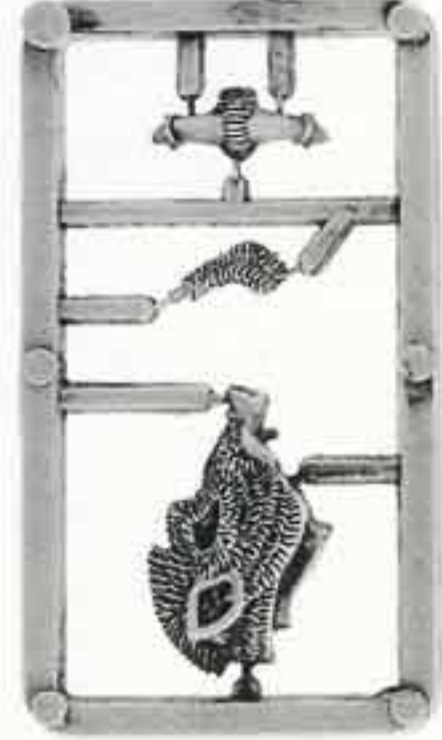

SAVAGE ORCS

THE COMPLETED SAVAGE ORC
BOARBOY CONSISTS OF:
1 x SAVAGE ORC BOARBOY
1 x PLASTIC BOAR
1 x PLASTIC LARGE SHIELD SPRUE
1 x PLASTIC BOAR HEAD

SAVAGE ORC BOAR BOYZ

SAVAGE ORC SHAMAN MOUNTED ON BOAR

BOAR BODY 1
129844

BOAR BODY 2
129844

BOAR HEAD 1
129844

BOAR HEAD 2
129844

BOAR HEAD 3
129844

BOAR HEAD 4
129844

Designed by Alan Perry

Not suitable for children under 36 months due to small parts and essential pointed components. All models supplied unpainted.
© Copyright Games Workshop Ltd., 1997. All rights reserved.