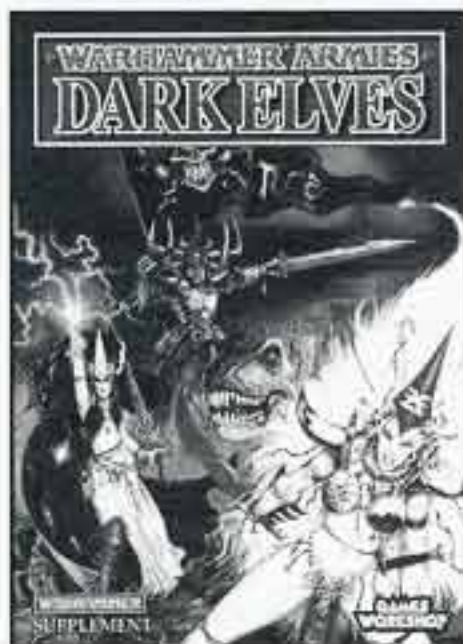

In the far north, Malekith the Witch King gathers his forces and plots his invasion of the Old World. This book describes the history and troops of the Dark Elves.