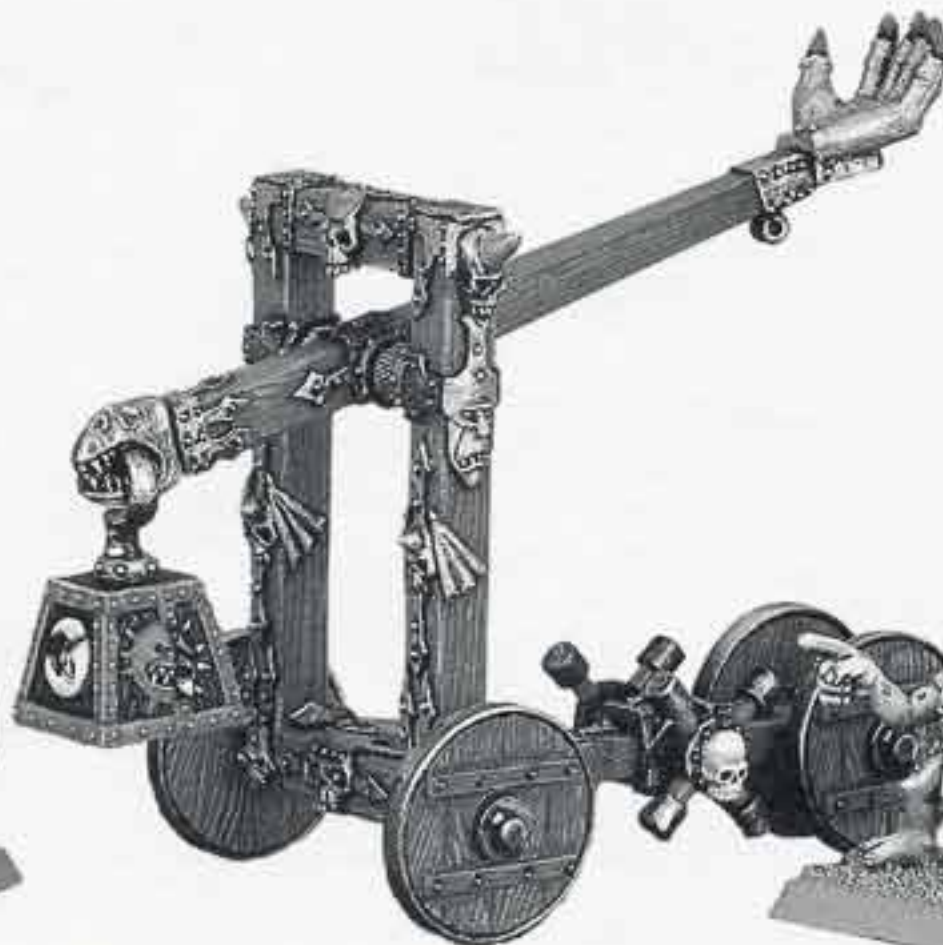

**SOLID PLASTIC
WHEEL**
100558

**COUNTER
BALANCE HALF A**
020904504

**COUNTER
BALANCE HALF B**
020904505

**ROCK LOBBER
HAND**
020904507

WINCH HANDLES
020904506

- A COMPLETE ROCK LOBBER
CONSISTS OF:**
- 1 x ROCK LOBBER COMMANDER
 - 1 x ROCK LOBBER LOADER
 - 1 x ROCK LOBBER SPOTTER
 - 1 x ROCK LOBBER CHASSIS
 - 1 x ROCK LOBBER UPRIGHT
 - 1 x ROCK LOBBER THROWING ARM
 - 1 x ROCK LOBBER HAND
 - 2 x WINCH HANDLES
 - 1 x COUNTER BALANCE HALF A
 - 1 x COUNTER BALANCE HALF B
 - 4 x SOLID PLASTIC WHEELS