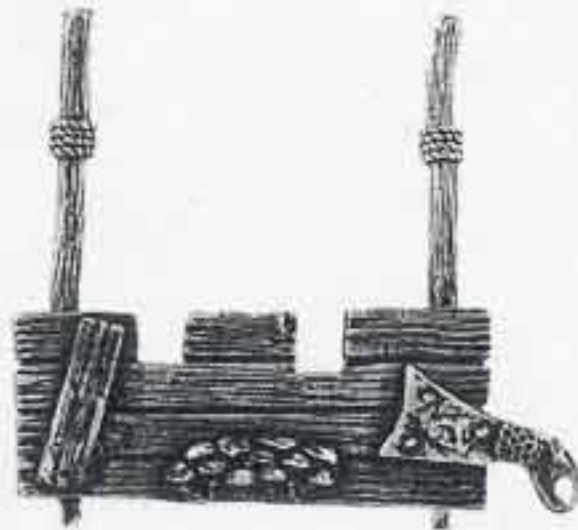

RIGHT SIDE
020902302