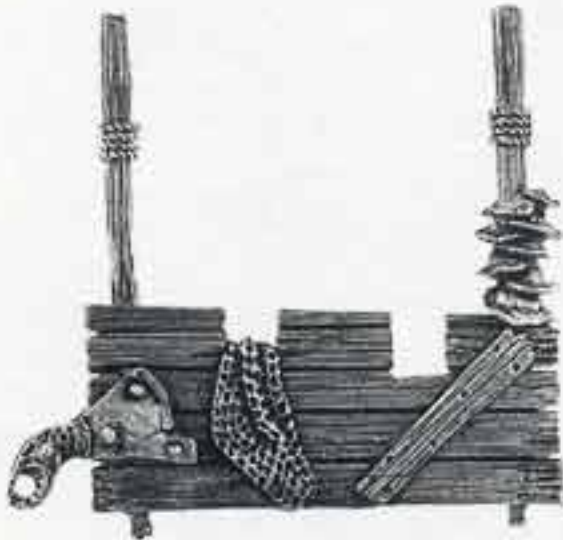

LEFT SIDE
020902301