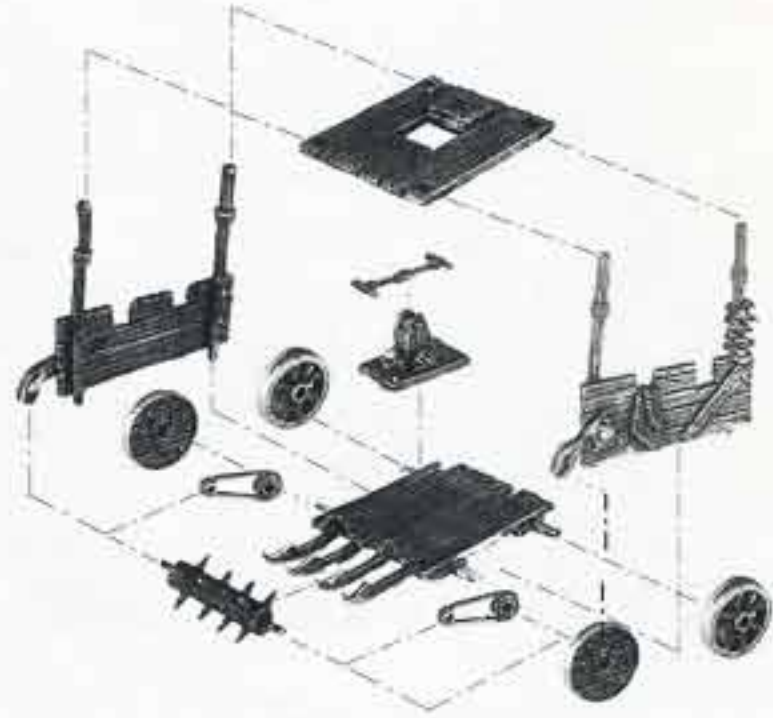

SNOTLING™ PUMP WAGON

SNOTLING PUMP WAGON CREW

NOTE:
APART FROM THE PUMP
HANDLE CREW, THE
SNOTLING CREW CAN BE
POSITIONED ANYWHERE
ON THE PUMP WAGON.

SNOTLING 7
020902327

SNOTLING 8
020902322