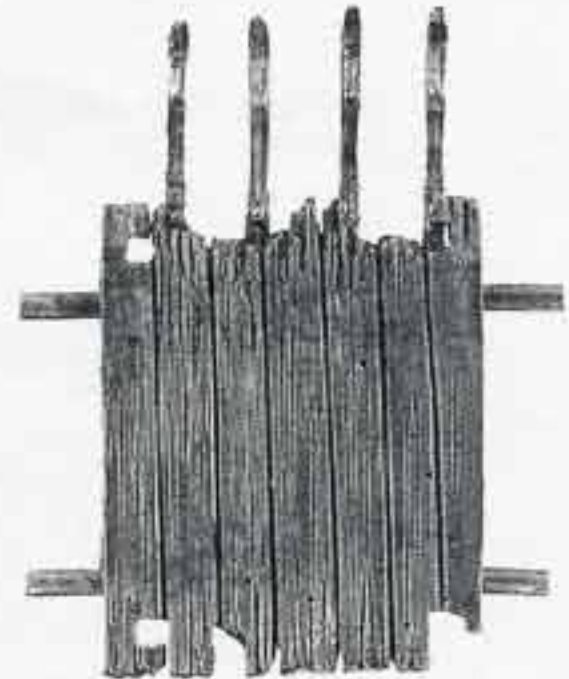

CHASSIS
020902309

Miniatures designed by the Citadel design Team.

Not suitable for children under 36 months due to small parts and essential pointed components. All models supplied unpainted.
© Copyright Games Workshop Ltd., 1997. All rights reserved.