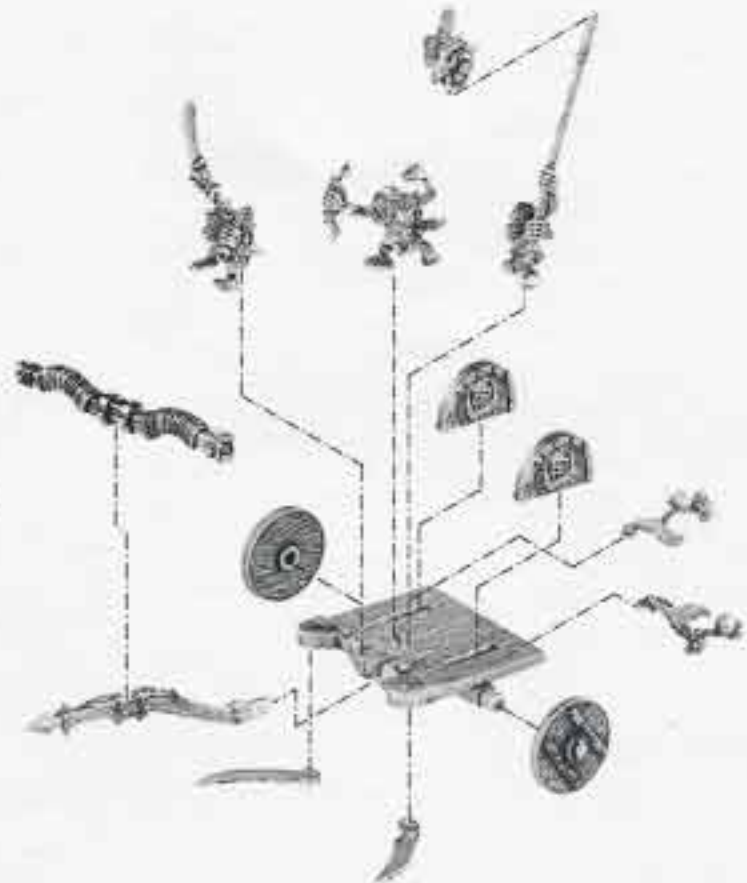

CHASSIS
020900308

ARCHER
020900313

DRIVER
020900312

TAIL & SKULLS 1
020900305

TAIL & SKULLS 2
020900306

CHARIOT YOKE
020900301

A COMPLETED GOBLIN WOLF CHARIOT CONSISTS OF:

- 1 X YOKE
- 1 X HAFT
- 1 X LEFT SCYTHE
- 1 X RIGHT SCYTHE
- 1 X TAIL & SKULLS 1
- 1 X TAIL & SKULLS 2
- 1 X STANDARD TOP
- 1 X CHASSIS
- 2 X SIDES
- 1 X STANDARD BEARER
- 1 X DRIVER
- 1 X ARCHER
- 2 X PLASTIC WOLVES SPRUES
- 2 X PLASTIC WHEELS
- 1 X BANNER