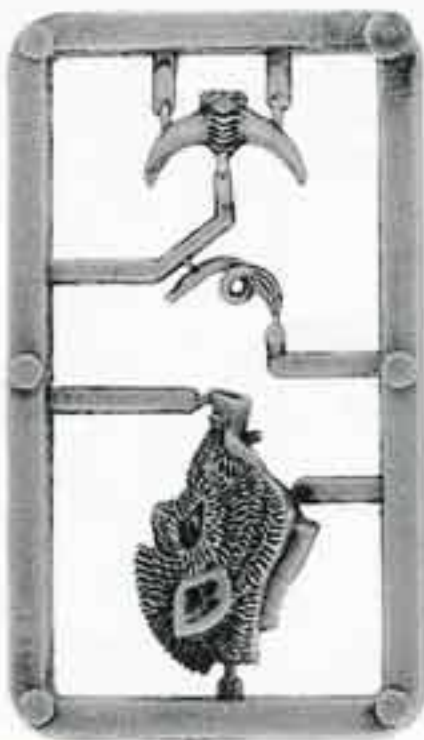

SAVAGE ORCS

THE COMPLETED SAVAGE ORC
BOARBOY CONSISTS OF:
1 x SAVAGE ORC BOARBOY
1 x PLASTIC BOAR
1 x PLASTIC LARGE SHIELD SPRUE
1 x PLASTIC BOAR HEAD

SAVAGE ORC BOAR BOYZ

SAVAGE ORC SHAMAN MOUNTED ON BOAR

BOAR BODY 1
129844

BOAR BODY 2
129844

BOAR HEAD 1
129844

BOAR HEAD 2
129844

BOAR HEAD 3
129844

BOAR HEAD 4
129844

Designed by Alan Perry

Not suitable for children under 36 months due to small parts and essential pointed components. All models supplied unpainted.
© Copyright Games Workshop Ltd., 1997. All rights reserved.