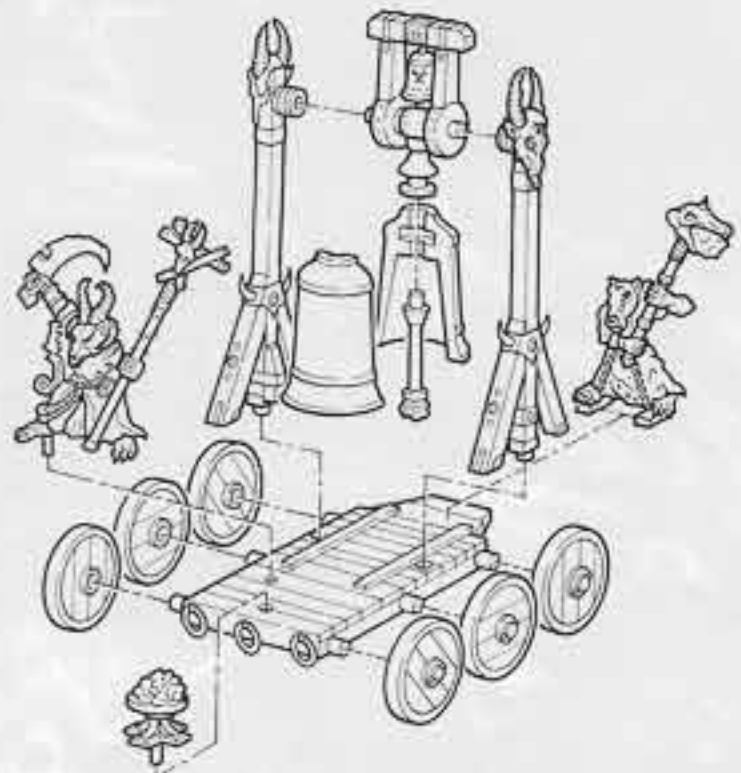

© Copyright Games Workshop Ltd 1993. All rights reserved.