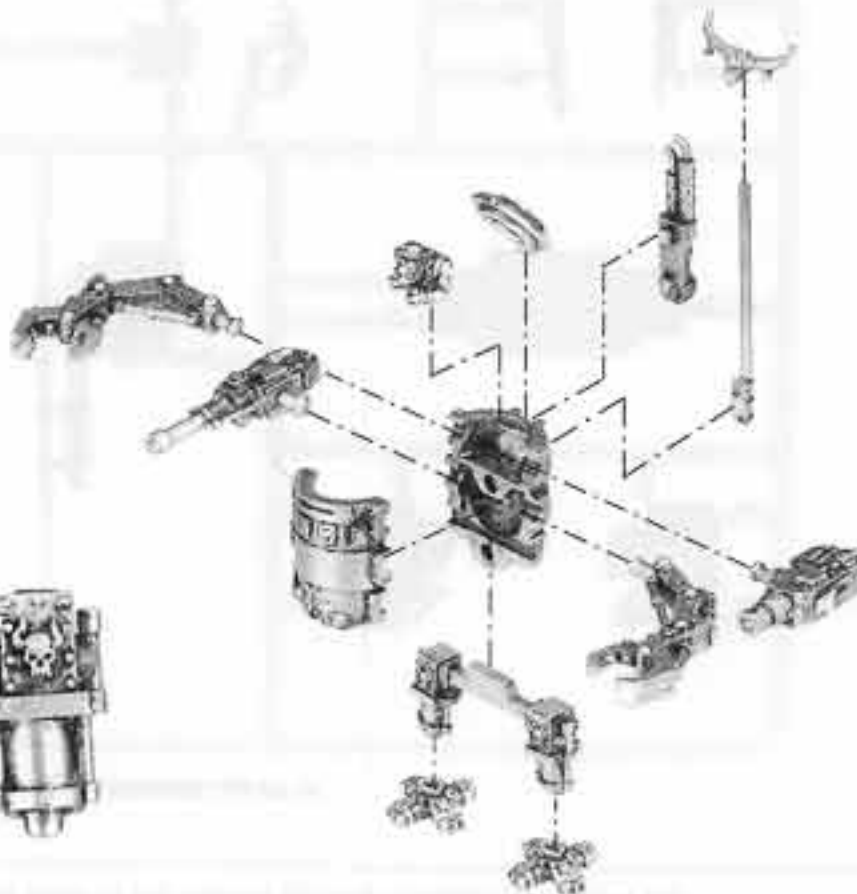

ORKS

ORK DREADNOUGHT

THE COMPLETED ORK DREADNOUGHT

CONSISTS OF:

- 1 x BANNER TOP
- 1 x BANNER
- 1 x BODY FRONT
- 1 x BODY BACK
- 1 x HATCH
- 1 x DREADNOUGHT ORK
- 1 x EXHAUST
- 1 x CLAW 1
- 1 x CLAW 2
- 1 x LAS CANNON
- 1 x HEAVY BOLTER
- 1 x LEGS
- 2 x FOOT