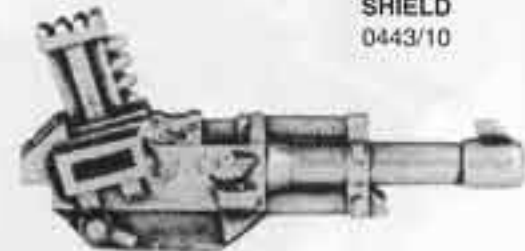

AUTOCANNON
0443/12