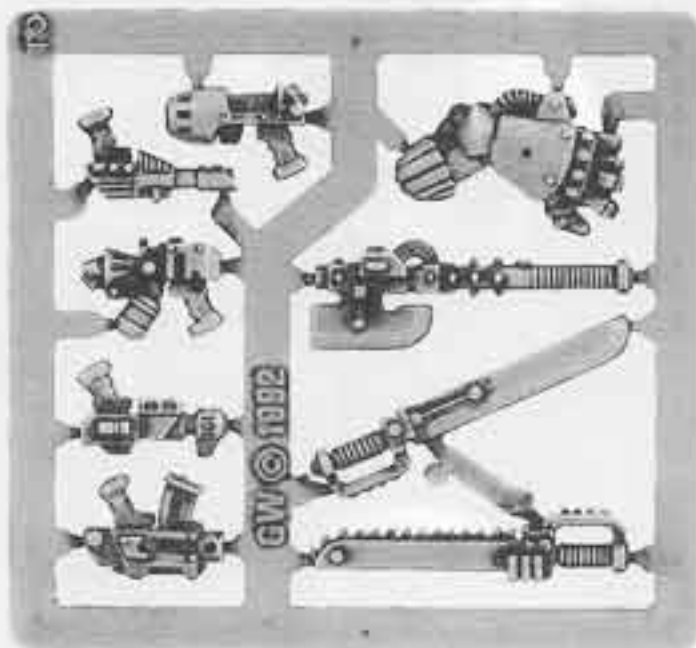

SPACE MARINE CLOSE COMBAT WEAPON SPRUE

PLASTIC CLOSE COMBAT SPRUE
103437