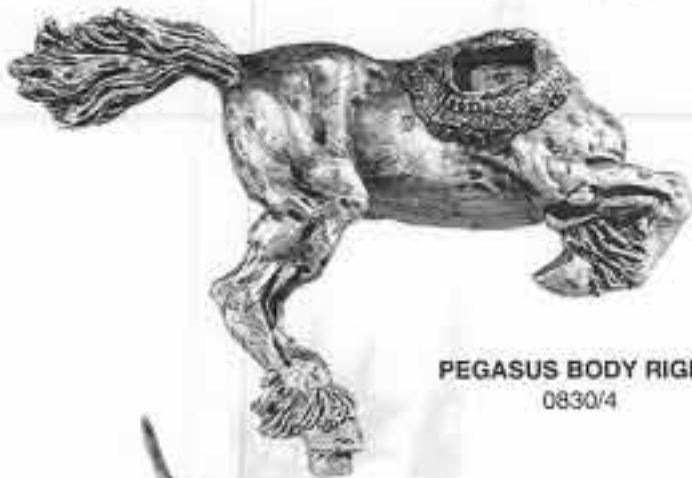

HIGH ELVES

HERO RIDING PEGASUS

DESIGNED BY JES GOODWIN

UPPER BODY
0830/1

LEGS
0830/2

PEGASUS BODY LEFT
0830/3

PEGASUS BODY RIGHT
0830/4

A COMPLETED HERO ON PEGASUS