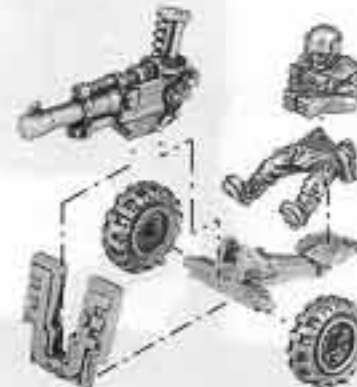

CONSISTS OF:

- 1 x SHOCK TROOP
GUNNER BODY
- 1 x SHOCK TROOP
GUNNER LEGS
- 1 x AUTOCANNON
- 1 x TRAIL
- 1 x SHIELD
- 2 x WHEELS
- 1 x SHOCK TROOP LOADER

SHOCK TROOP
AUTOCANNON LOADER
72222/21

IMPERIAL GUARD