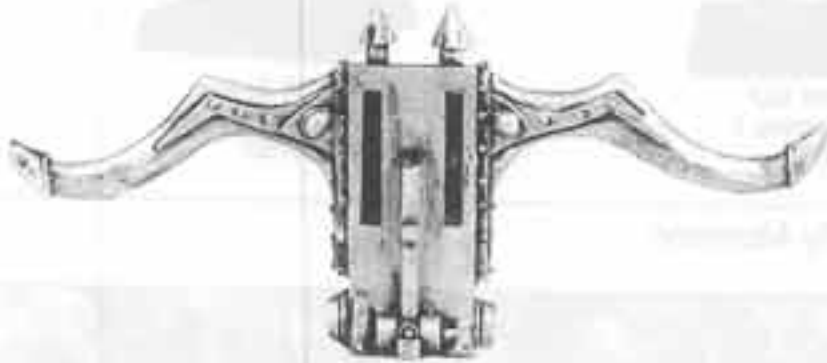

CITAD
MINIATURE

DARK ELVES

DARK ELF REPEATER BOLT THROWER

REPEATER BOLT THROWER
CREWMAN 1
75912/1

REPEATER BOLT THROWER
CREWMAN 2
75912/2

REPEATER BOLT THROWER
LEVER
75912/6

REPEATER BOLT THROWER
STAND
75912/7