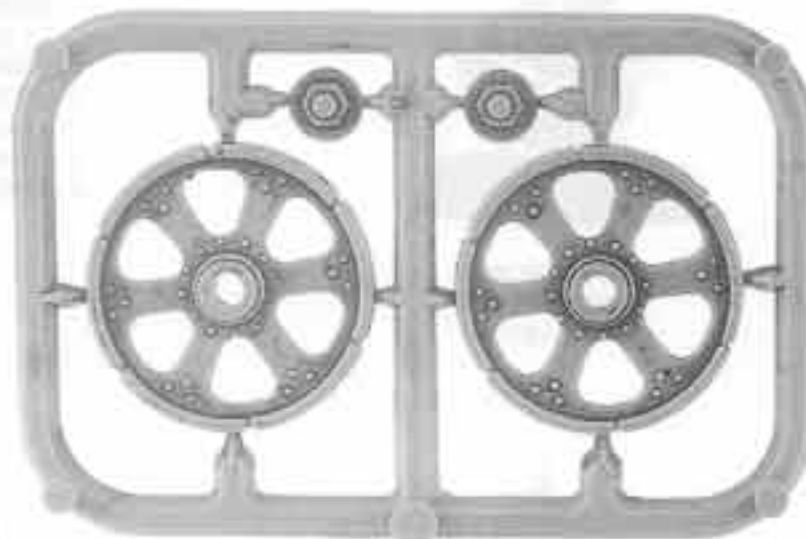

PLASTIC ARTILLERY WHEEL SPRUE
102737