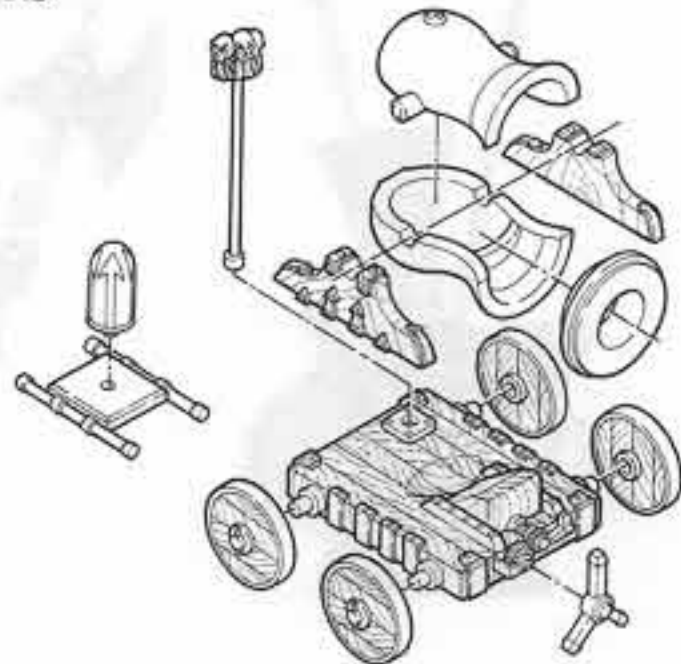

© Copyright Games Workshop Ltd 1993. All rights reserved.