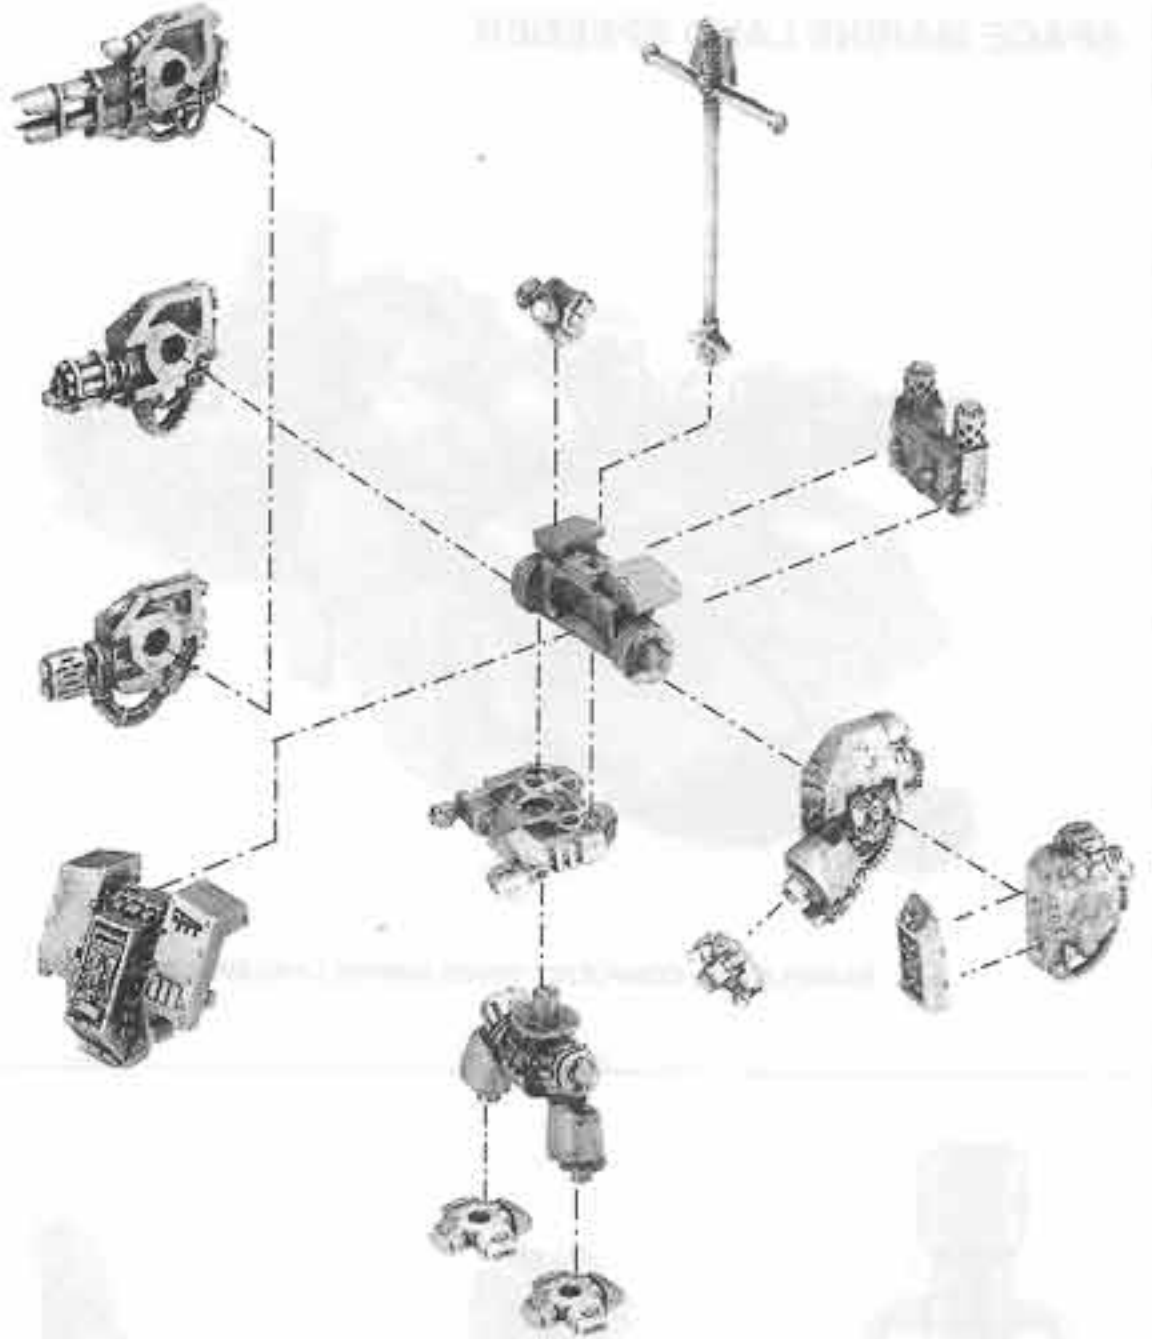

SPACE MARINES

SPACE MARINE DREADNOUGHT

THIS IS A CODEX DREADNOUGHT WHICH MAY BE USED BY ANY SPACE MARINE CHAPTER. A CODEX DREADNOUGHT MAY BE ARMED WITH ANY COMBINATION OF WEAPONS PICTURED IN THIS ASSEMBLY DIAGRAM.

WHEN ORDERING YOUR DREADNOUGHT THROUGH MAIL ORDER PLEASE STATE WHICH WEAPONS YOU REQUIRE.