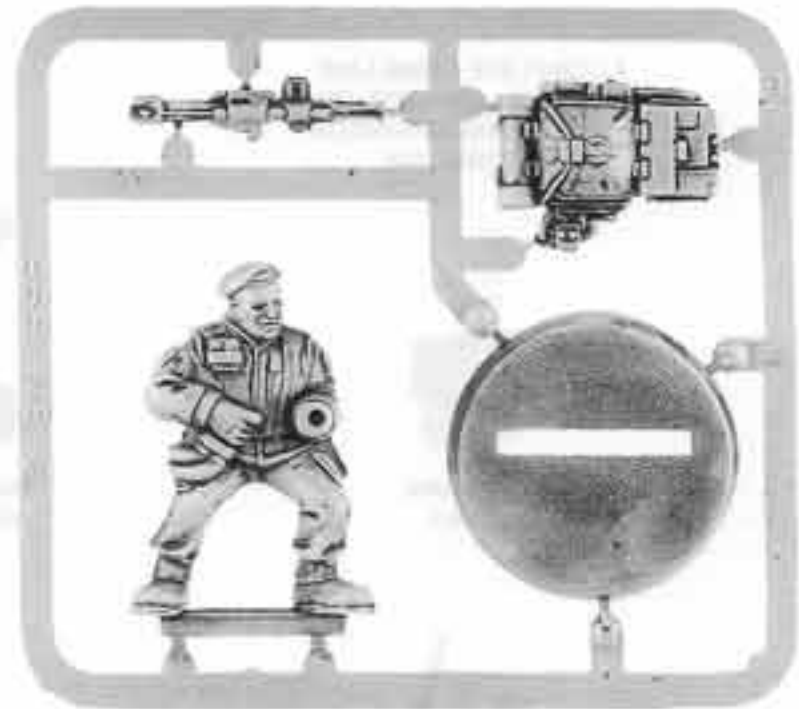

PLASTIC STORM TROOPER

PLASTIC STORM TROOPER
102726

A COMPLETE STORM TROOPER
CONSISTS OF:
1 x STORM TROOPER
1 x STORM TROOPER POWER PACK