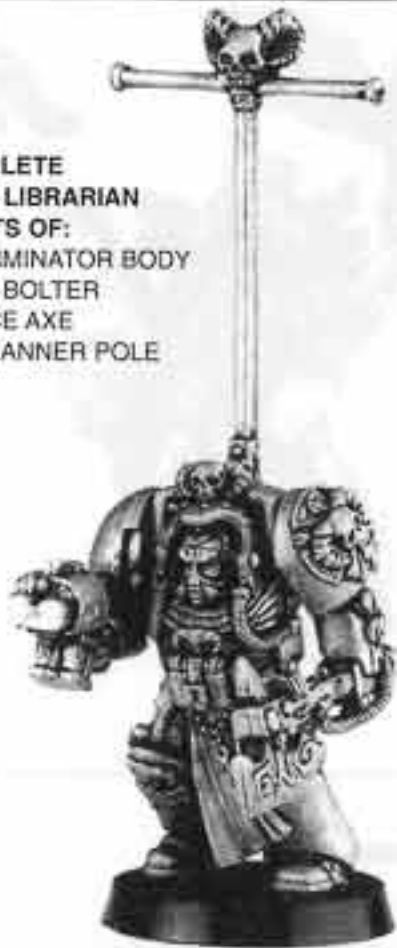

CHIEF LIBRARIAN TIGURIUS

A COMPLETE TIGURIUS CONSISTS OF:
1 x TIGURIUS
1 x CHARACTER BACKPACK SPRUE

TIGURIUS
70088/1

LIBRARIAN IN TERMINATOR ARMOUR

A COMPLETE
TERMINATOR LIBRARIAN
CONSISTS OF:
1 x LIBRARIAN TERMINATOR BODY
1 x STORM BOLTER
1 x FORCE AXE
1 x LIBRARIAN BANNER POLE