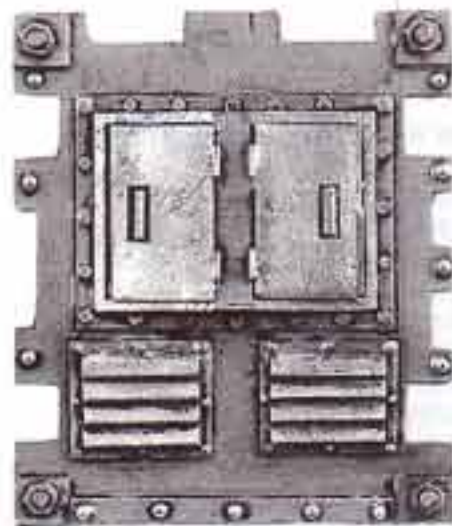

REAR TOP PLATE
10458/1