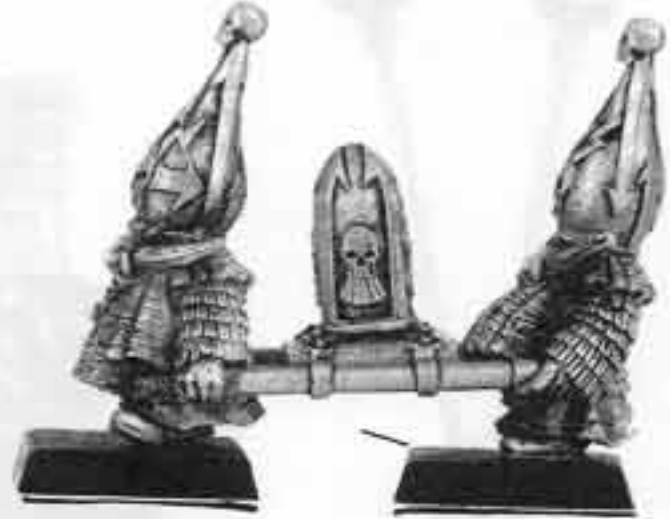

EXAMPLE OF COMPLETED CHAOS DWARF EARTHSHAKER