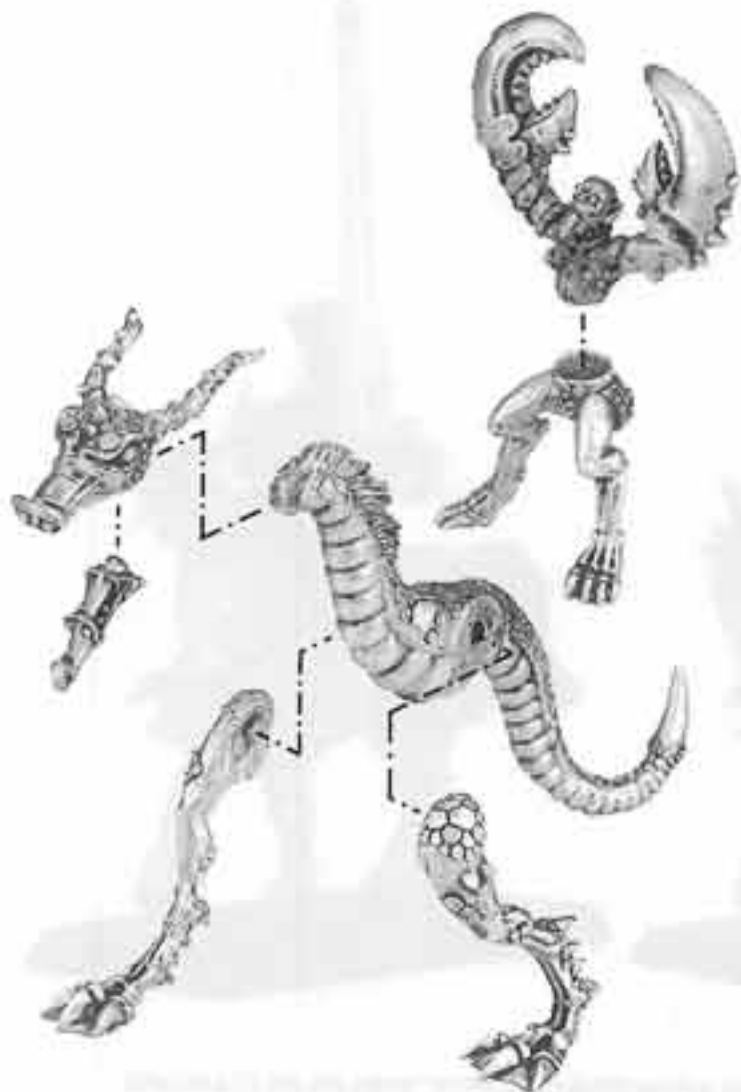

EXAMPLE OF A COMPLETED DAEMONETTE MOUNTED ON A STEED OF SLAANESH