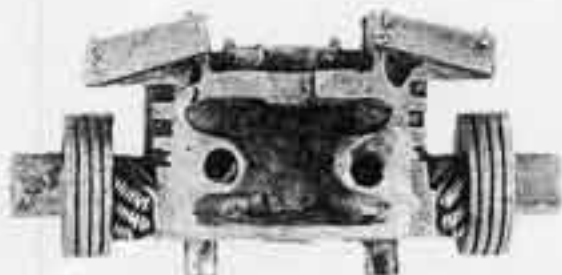

REAR BODY
0425/11