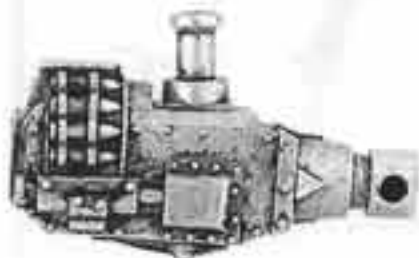

HEAVY BOLTER
0431/11