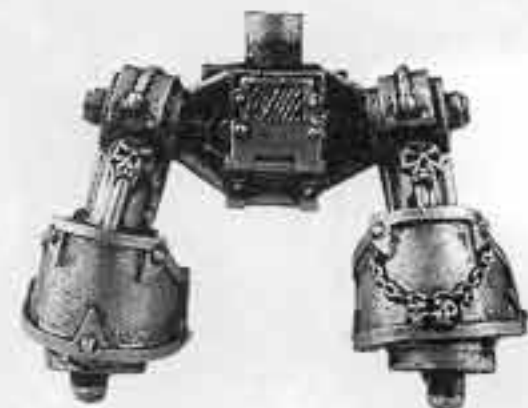

TROPHY RACK
00462/7

ASSAULT LAUNCHER
00462/8

SARCOPHAGUS
00462/1

LOWER BODY
00462/4

POWER PLANT
00462/5

REAR BODY
00462/3

FOOT
00462/6

LEGS
00462/2