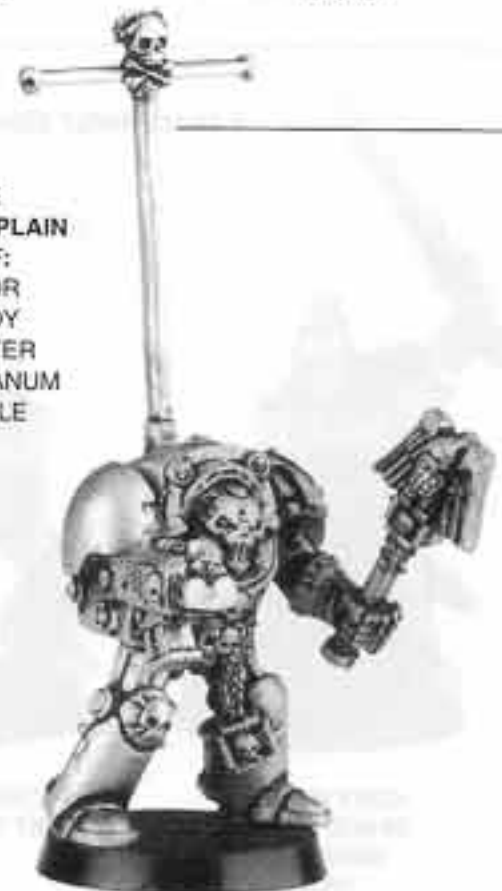

A COMPLETE
TERMINATOR CHAPLAIN
CONSISTS OF:
1 x TERMINATOR
CHAPLAIN BODY
1 x STORM BOLTER
1 x CROZIUS ARCANUM
1 x BANNER POLE