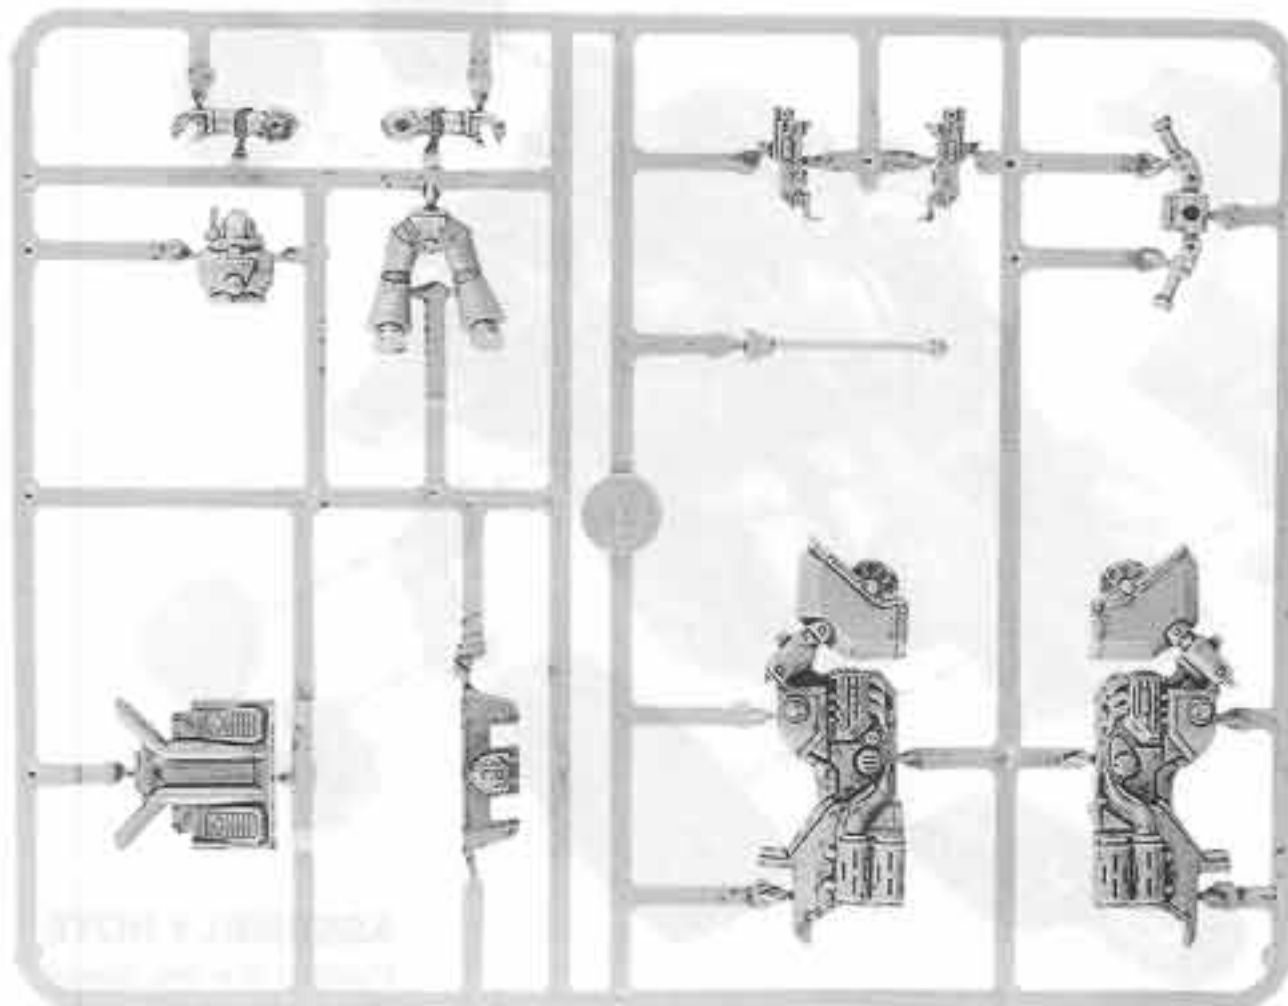

SPACE MARINE BIKE SPRUE (SHOWN AT 60% OF ACTUAL SIZE)
102807

SMALL WHEEL SPRUE
102791

SPACE MARINES[®]

SPACE MARINE BIKE

AN EXAMPLE OF A COMPLETED SPACE MARINE BIKE

A COMPLETED SPACE MARINE BIKE
CONSISTS OF:
2 x SMALL WHEEL SPRUES
1 x SPACE MARINE BIKE SPRUE
1 x SPACE MARINE BACKPACK SPRUE
1 x SHEET OF PENNANTS
4 x SHEET OF TRANSFERS