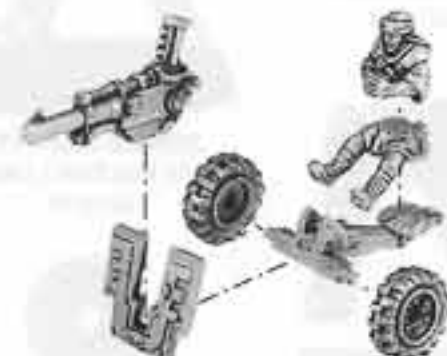

SHIELD
0443/10

DESERT RAIDER
GUNNER LEGS
0446/9

TRAIL
0443/11

WHEEL
0443/13

A COMPLETED TALLARN DESERT RAIDER AUTOCANNON

A COMPLETE
TALLARN DESERT RAIDER
AUTOCANNON CONSISTS OF:
1 x DESERT RAIDER LOADER
1 x DESERT RAIDER GUNNER BODY
1 x DESERT RAIDER AUTOCANNON
GUNNER LEGS
1 x AUTOCANNON
1 x TRAIL
1 x SHIELD
2 x WHEELS