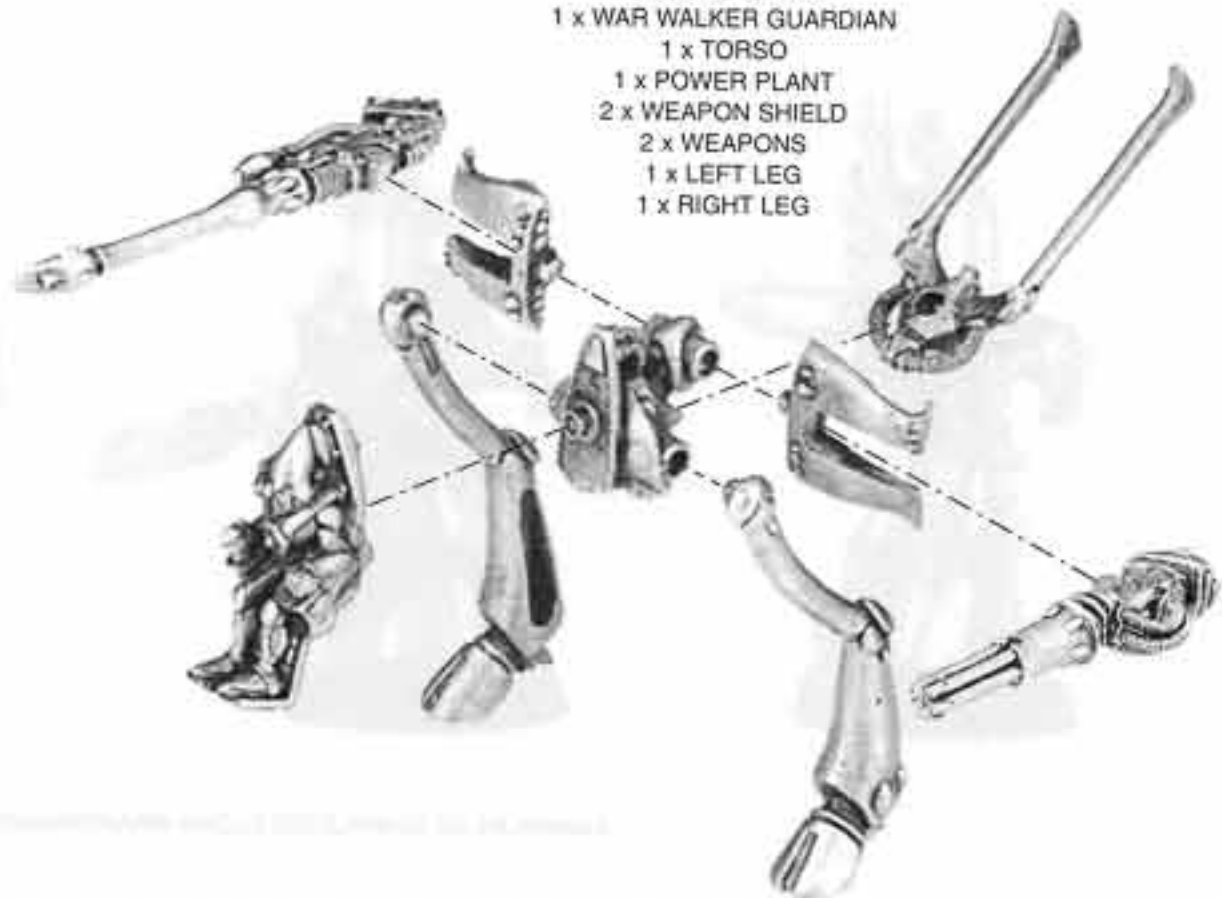

WEAPON SHIELD
0432/12

LEFT LEG
0432/14

RIGHT LEG
0432/13

POWER PLANT
0432/2

WAR WALKER
GUARDIAN
0432/5

THE COMPLETED
ELDAR WAR WALKER
CONSISTS OF:
1 x WAR WALKER GUARDIAN
1 x TORSO
1 x POWER PLANT
2 x WEAPON SHIELD
2 x WEAPONS
1 x LEFT LEG
1 x RIGHT LEG