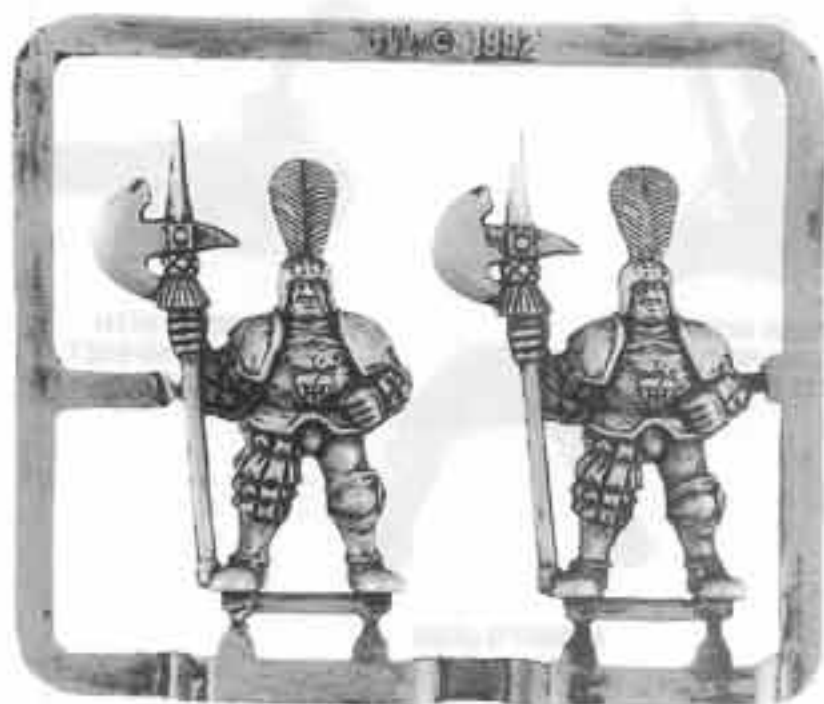

EMPIRE

IMPERIAL HALBERDIER

IMPERIAL HALBERDIER SPRUE
105170/1