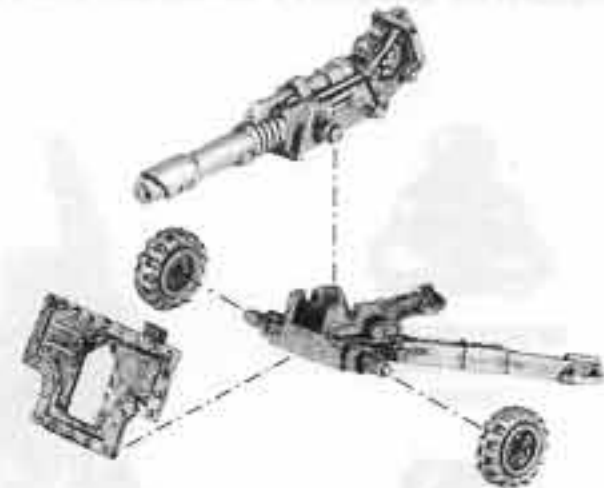

IMPERIAL GUARD

JUNGLE FIGHTERS OF CATACHAN

JUNGLE FIGHTER LASCANNON

A COMPLETE JUNGLE FIGHTER
LASCANNON CONSISTS OF:
1 x LASCANNON
1 x LASCANNON STAND
1 x LASCANNON SHIELD
2 x WHEELS
1 x JUNGLE FIGHTER GUNNER
1 x JUNGLE FIGHTER LOADER

JUNGLE FIGHTER HEAVY BOLTER

A COMPLETE JUNGLE FIGHTER
HEAVY BOLTER CONSISTS OF:
1 x JUNGLE FIGHTER
GUNNER BODY
1 x JUNGLE FIGHTER
GUNNER LEGS
1 x HEAVY BOLTER
1 x TRAIL
1 x SHIELD
2 x WHEELS
1 x JUNGLE FIGHTER LOADER

Jungle Fighters designed by Michael Perry, Heavy weapons by Norman Swales

Miniatures supplied unpainted, **WARNING:** This product contains lead which may be harmful if chewed or swallowed. Citadel Miniatures are not recommended for children under 14 years of age. © Copyright Games Workshop Ltd 1995. All rights reserved.