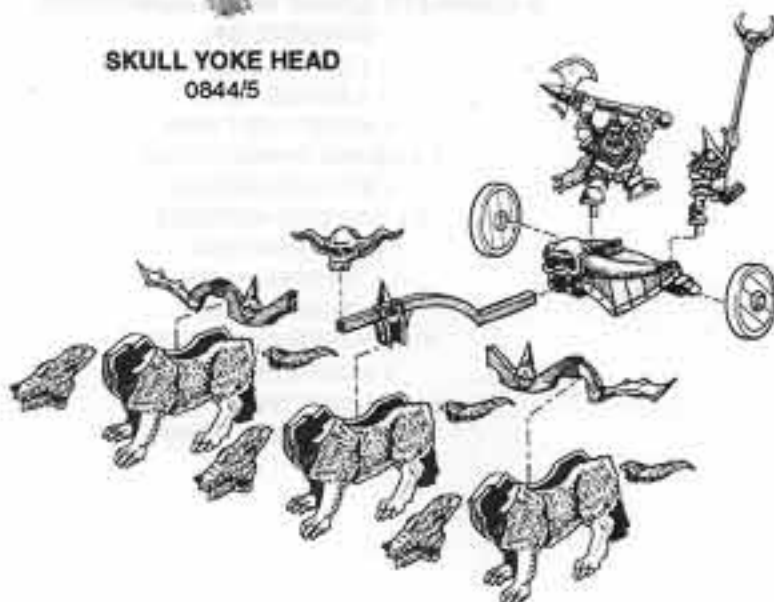

EXAMPLE OF COMPLETED GOBLIN WAR CHARIOT

CHARIOT BASE
0844/6

GROM THE PAUNCH
0844/1

NIBLET
0844/2

CHARIOT YOKE
0844/4

SOLID PLASTIC WHEEL
100558

SKULL YOKE HEAD
0844/5

CHARIOT HAFT
0844/3