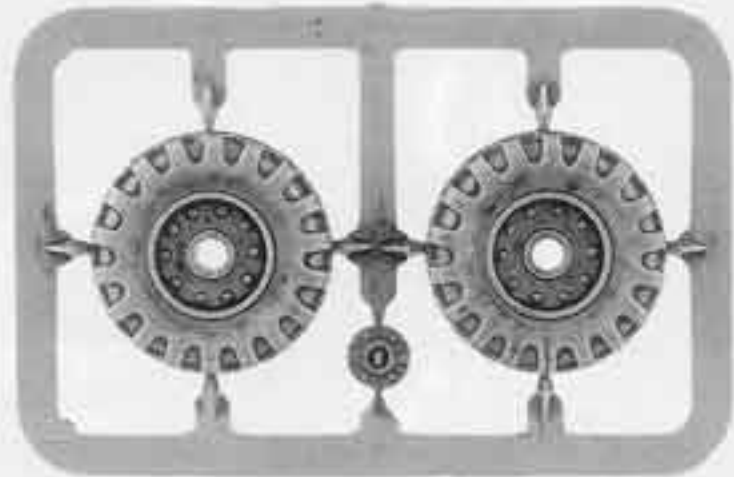

SPACE MARINE BIKE SPRUE (SHOWN AT 60% OF ACTUAL SIZE)
102807

SMALL WHEEL SPRUE
102791

SPACE MARINES[®]

SPACE MARINE BIKE

AN EXAMPLE OF A COMPLETED SPACE MARINE BIKE

A COMPLETED SPACE MARINE BIKE
CONSISTS OF:
2 x SMALL WHEEL SPRUES
1 x SPACE MARINE BIKE SPRUE
1 x SPACE MARINE BACKPACK SPRUE
1 x SHEET OF PENNANTS
4 x SHEET OF TRANSFERS