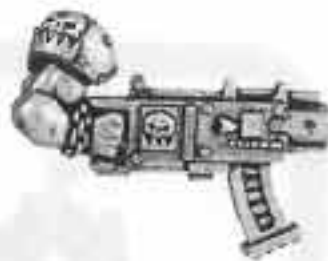

GOLIATH HEAVY BOLTER
72913/14

GOLIATH HEAVY
BOLTER BACK PACK
72913/15

COMPLETED GOLIATH HEAVY
WITH HEAVY BOLTER

Designed by Gary Morley

NECROMUNDA™

HOUSE GOLIATH PLASTICS

PLASTIC HOUSE GOLIATH SPRUE (SHOWN AT 90% ACTUAL SIZE)
102740