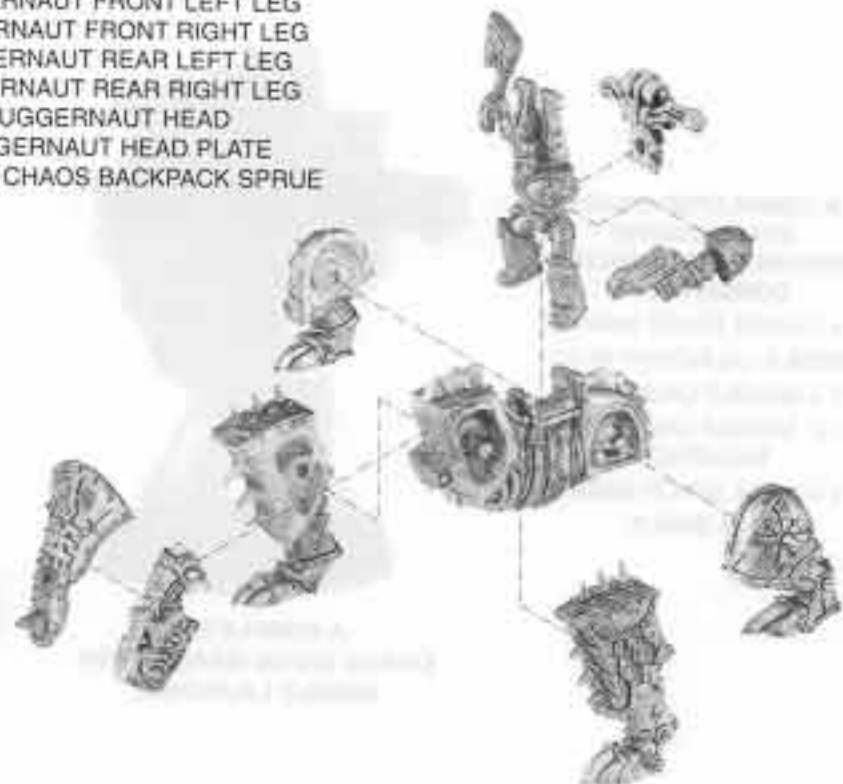

CHAOS SPACE MARINES®

JUGGERNAUT OF KHORNE

1. **A COMPLETED
   JUGGERNAUT OF KHORNE CONSISTS OF:**
2. 1 x CHAMPION OF KHORNE BODY
   - 1 x CHAMPION OF KHORNE ARM
   - 1 x JUGGERNAUT BODY
   - 1 x JUGGERNAUT FRONT LEFT LEG
   - 1 x JUGGERNAUT FRONT RIGHT LEG
   - 1 x JUGGERNAUT REAR LEFT LEG
   - 1 x JUGGERNAUT REAR RIGHT LEG
   - 1 x JUGGERNAUT HEAD
   - 1 x JUGGERNAUT HEAD PLATE
   - 1 x PLASTIC CHAOS BACKPACK SPRUE