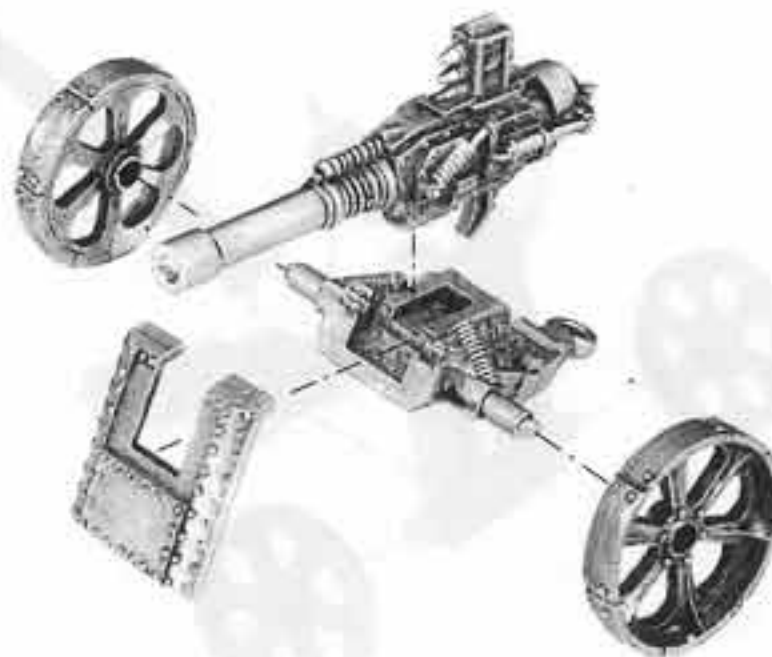

ORKS

SPLATTA KANNON

THE COMPLETE SPLATTA KANNON
CONSISTS OF:
1 x SPLATTA KANNON
1 x GUN SHIELD
1 x CHASSIS
2 x WHEEL
1 x GRETCHIN WITH SPANNER
1 x GRETCHIN WITH SHELLS