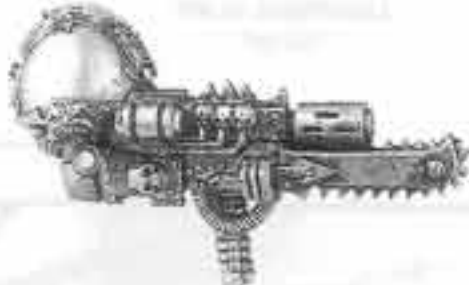

BOLTER AND MELTA-GUN
COMBI-WEAPON
70311/14