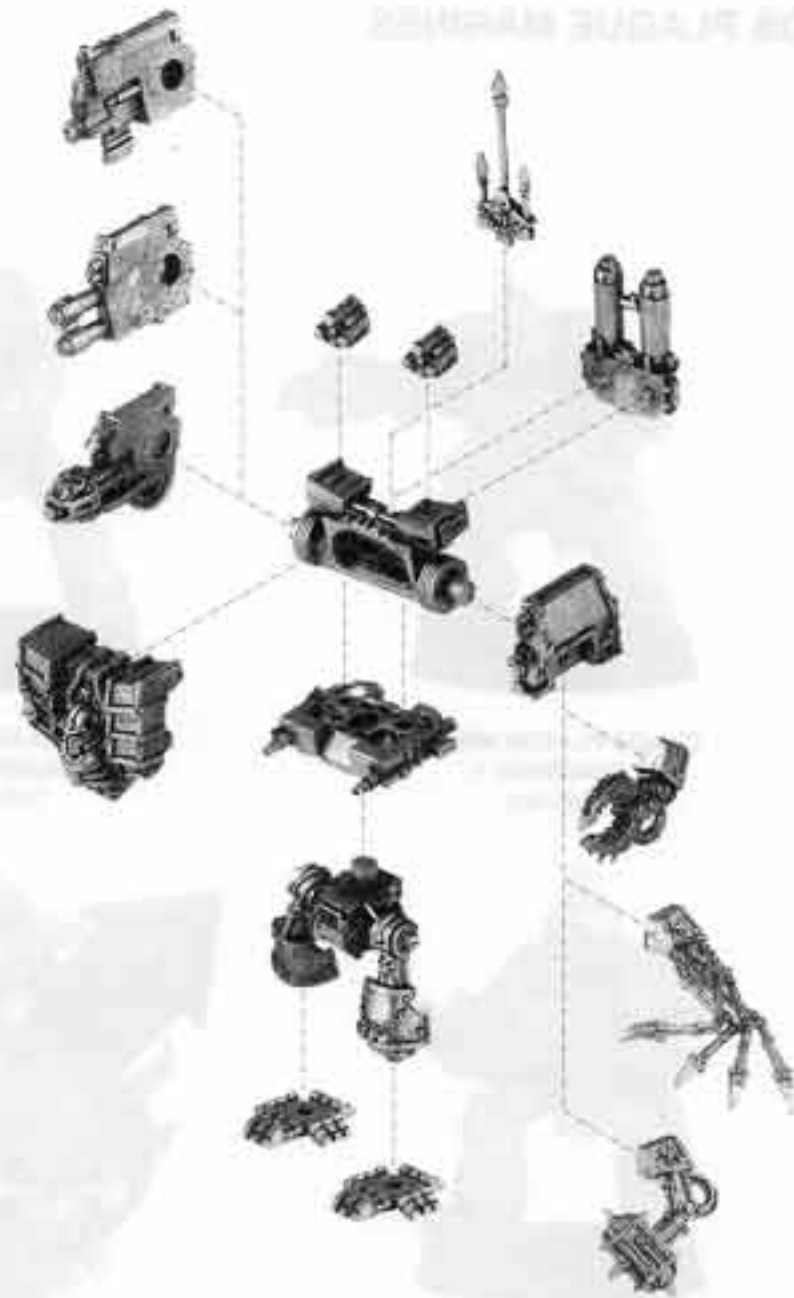

CHAOS SPACE MARINES®

CHAOS SPACE MARINE DREADNOUGHT

THIS CHAOS DREADNOUGHT CAN BE USED BY ANY CHAOS SPACE MARINE TRAITOR LEGION. A CHAOS DREADNOUGHT MAY BE ARMED WITH ANY COMBINATION OF WEAPONS PICTURED IN THIS ASSEMBLY DIAGRAM.

WHEN ORDERING YOUR CHAOS DREADNOUGHT THROUGH MAIL ORDER PLEASE STATE WHICH WEAPONS YOU REQUIRE.