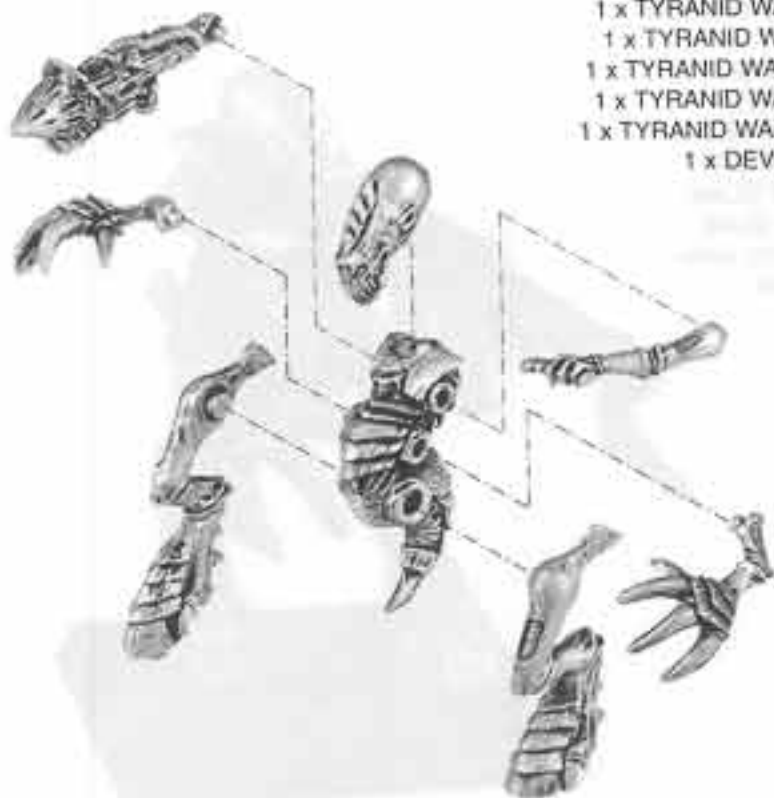

TYRANID WARRIOR WITH DEVOURER

A COMPLETED
TYRANID WARRIOR WITH DEVOURER
CONSISTS OF:

- 1 x TYRANID WARRIOR HEAD
- 1 x TYRANID WARRIOR BODY
- 1 x TYRANID WARRIOR RIGHT LEG
- 1 x TYRANID WARRIOR LEFT LEG
- 1 x TYRANID WARRIOR RIGHT CLAW
- 1 x TYRANID WARRIOR LEFT CLAW
- 1 x TYRANID WARRIOR CANNON ARM
- 1 x DEVOURER ARM

AN EXAMPLE OF A COMPLETED TYRANID WARRIOR
WITH DEVOURER