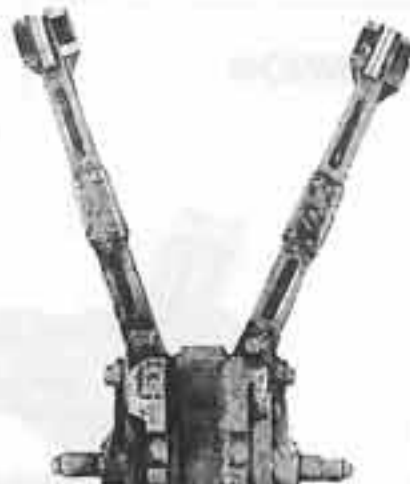

LASCANNON STAND
0445/11