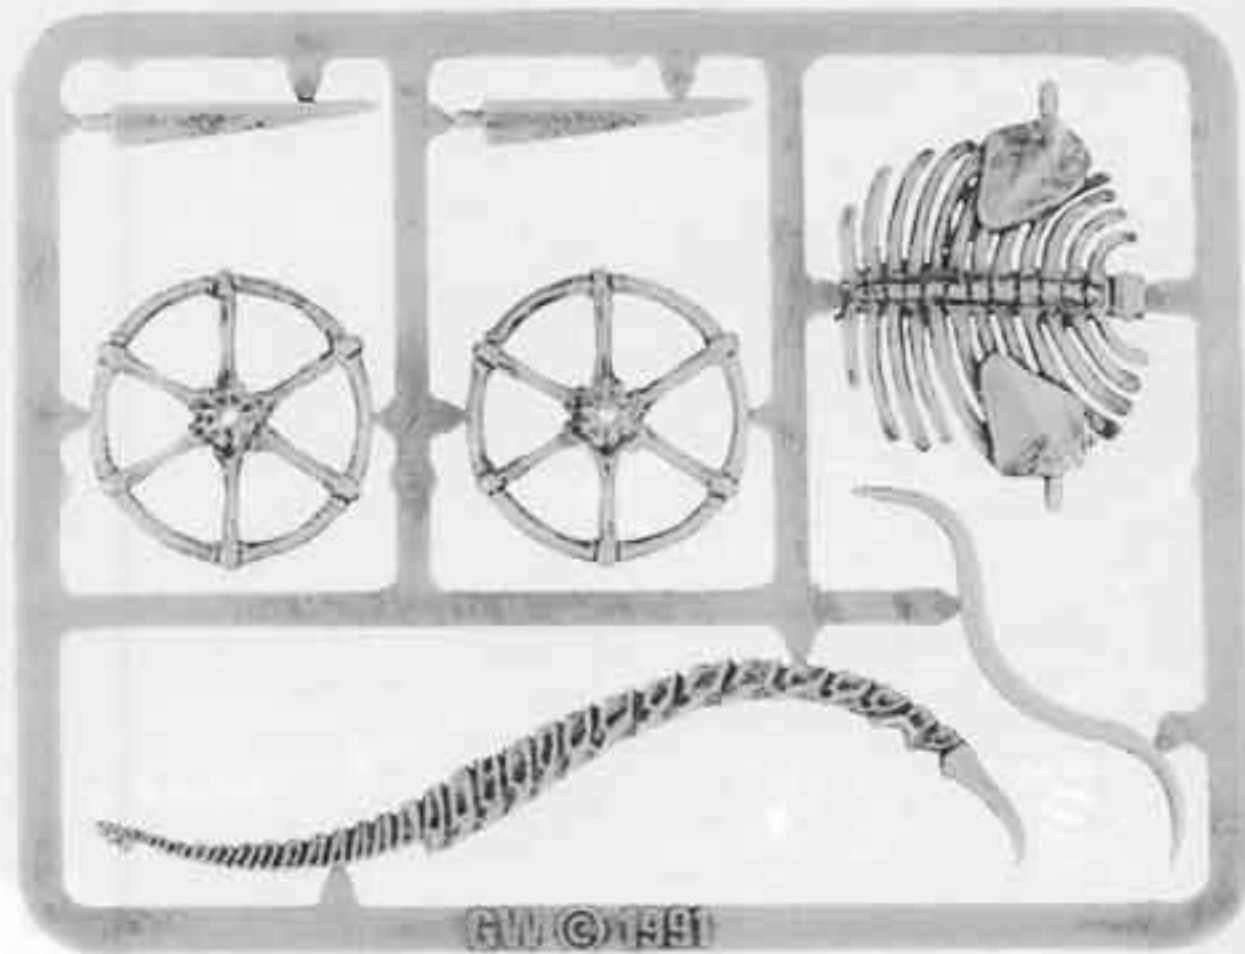

PLASTICS

UNDEAD CHARIOT

UNDEAD CHARIOT SPRUE 131769

THE COMPLETE UNDEAD CHARIOT
CONSISTS OF:
1 x PLASTIC SKELETON WARRIORS SPRUE
2 x PLASTIC SKELTON HORSE SPRUE
1 x PLASTIC UNDEAD CHARIOT SPRUE
1 x PLASTIC SHIELD SPRUE