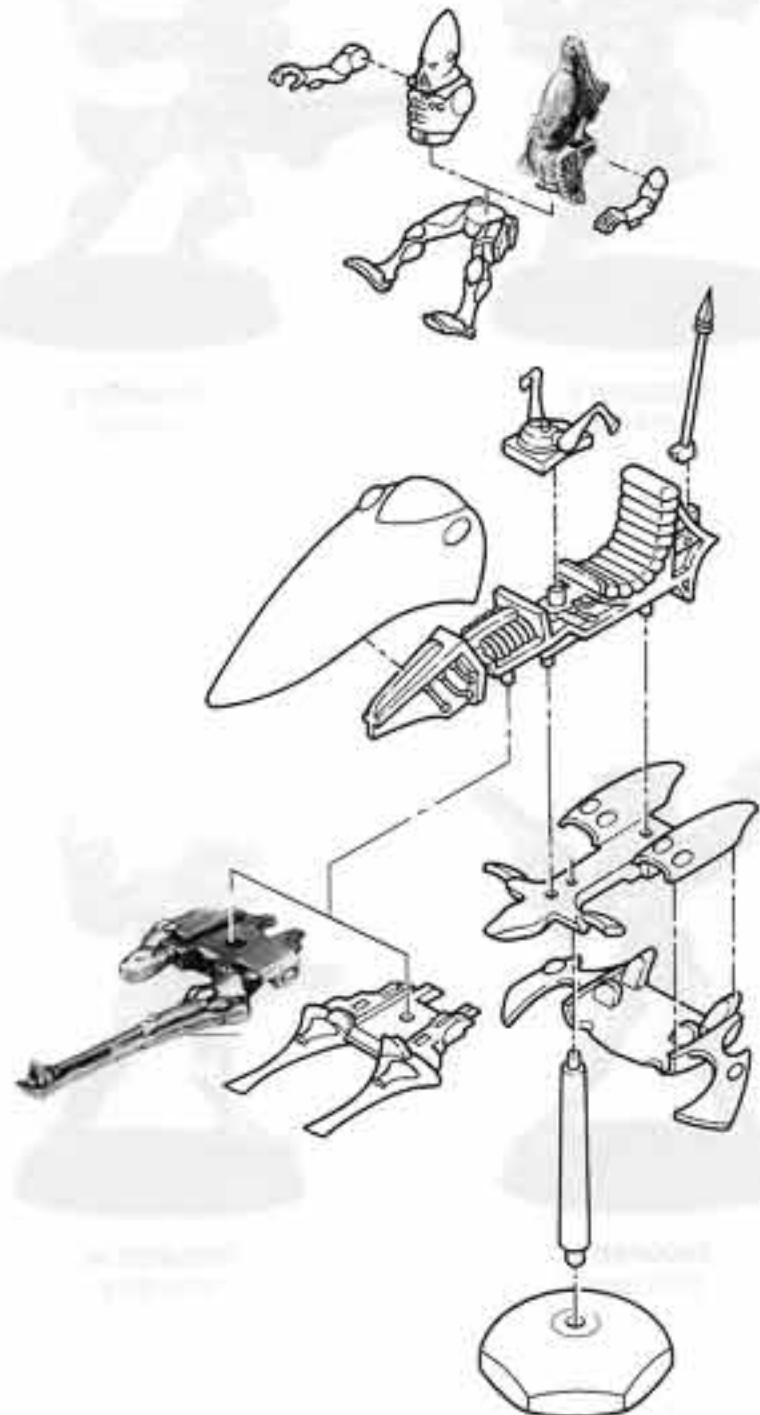

THESE MODEL KITS INCLUDE A CITADEL TRANSFER SHEET AND FULL COLOUR ADHESIVE BANNERS. THE TRANSFER SHEET INCLUDES ENOUGH MARKINGS FOR SEVERAL DIFFERENT CRAFTWORLDS.