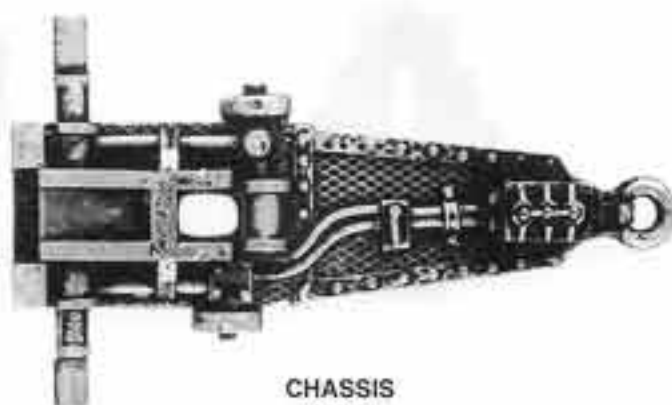

CHASSIS
70805/3