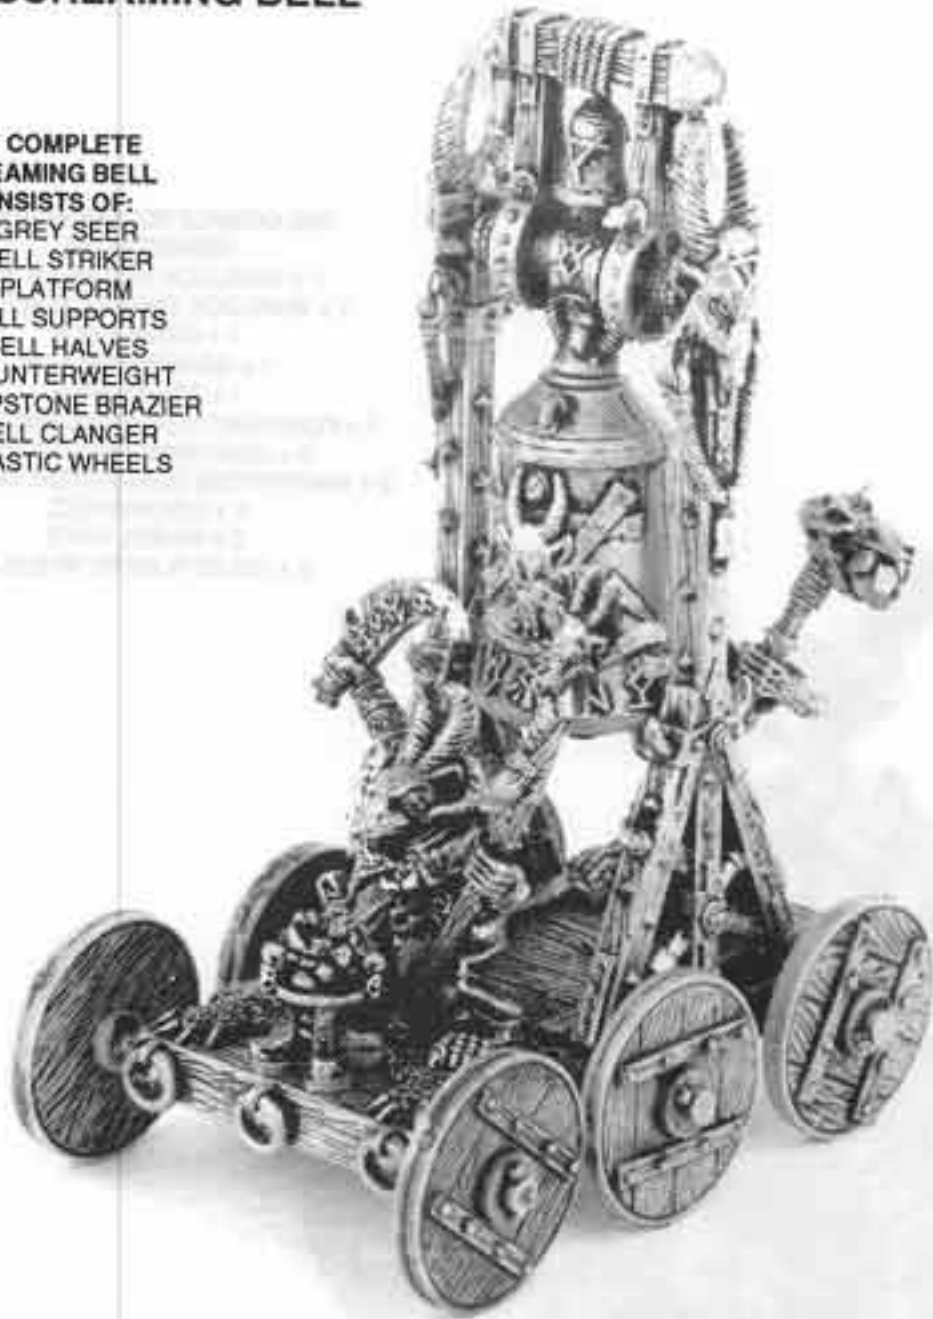

SKAVEN

SKAVEN SCREAMING BELL

THE COMPLETE SCREAMING BELL CONSISTS OF:
1 x GREY SEER
1 x BELL STRIKER
1 x PLATFORM
2 x BELL SUPPORTS
2 x BELL HALVES
1 x COUNTERWEIGHT
1 x WARPSTONE BRAZIER
1 x BELL CLANGER
6 x PLASTIC WHEELS

GREY SEER
0839/1