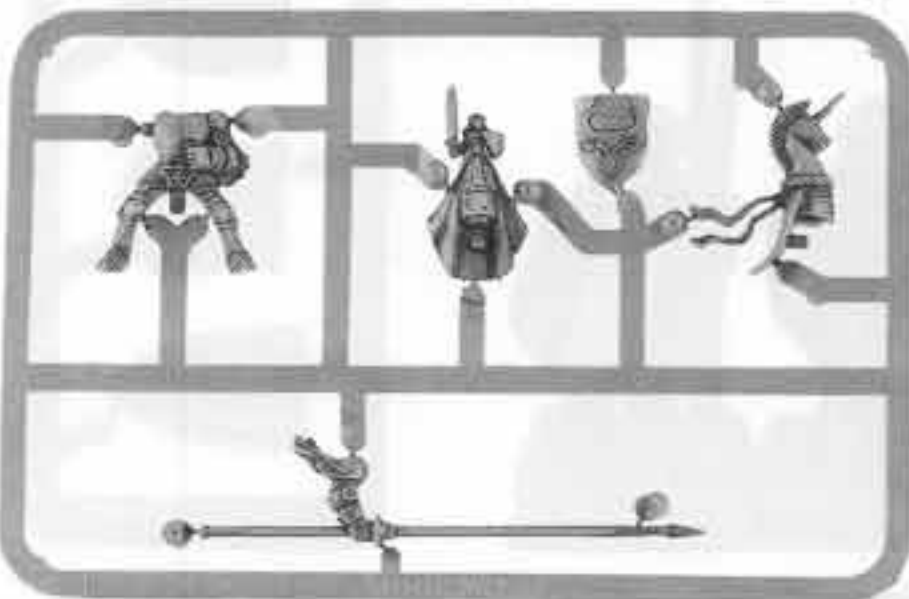

PLASTIC KNIGHT OF THE REALM SPRUE 3
102801