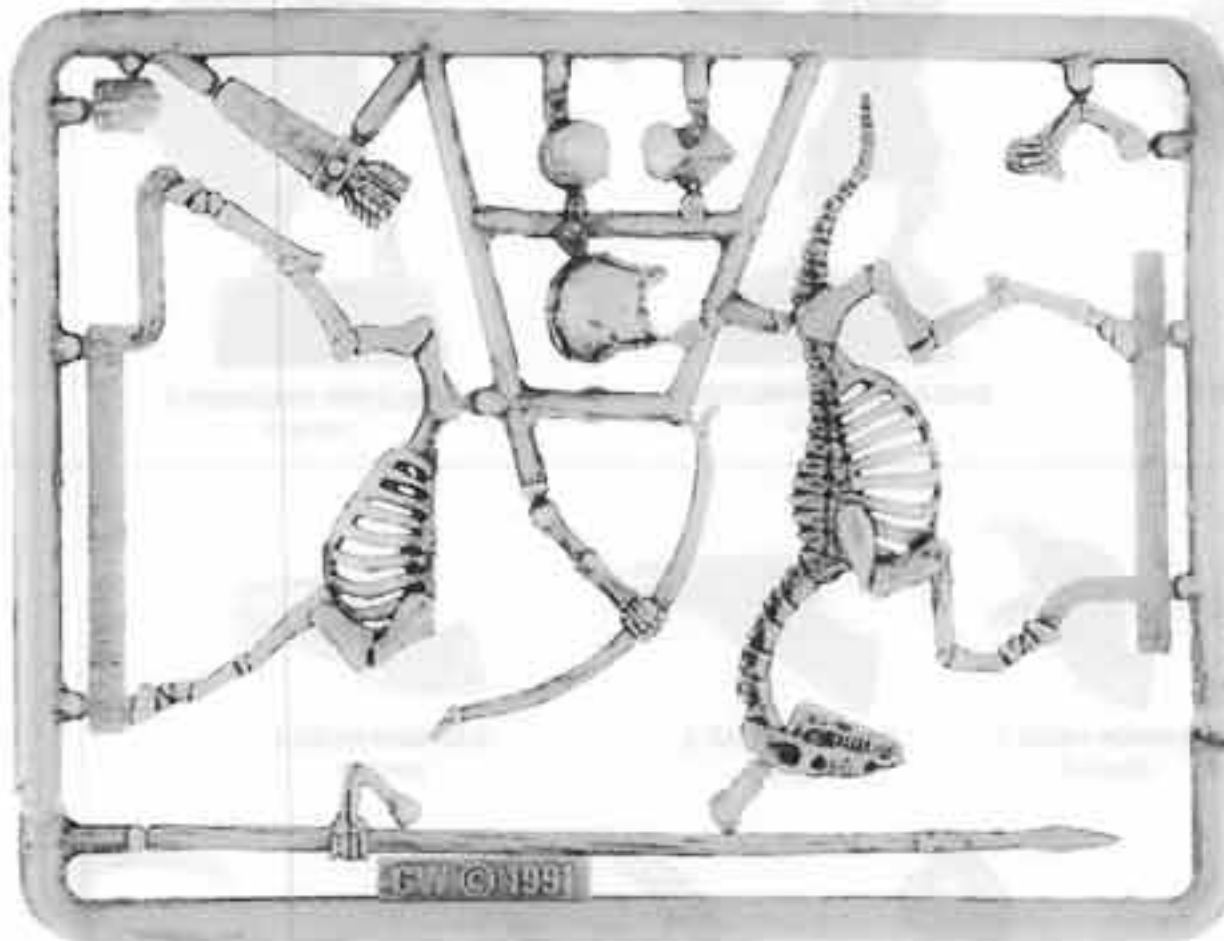

SKELETON HORSEMEN

SKELETON HORSE SPRUE 129843

THE COMPLETE SKELETON HORSEMAN
CONSISTS OF:
1 x PLASTIC SKELETON WARRIORS SPRUE
1 x PLASTIC SKELETON HORSE SPRUE
1 x PLASTIC SHIELD SPRUE

NOTE: ONLY THREE OF THE FOUR
PLASTIC SKELETON WARRIOR BODIES
CAN BE MOUNTED ON THE HORSE.