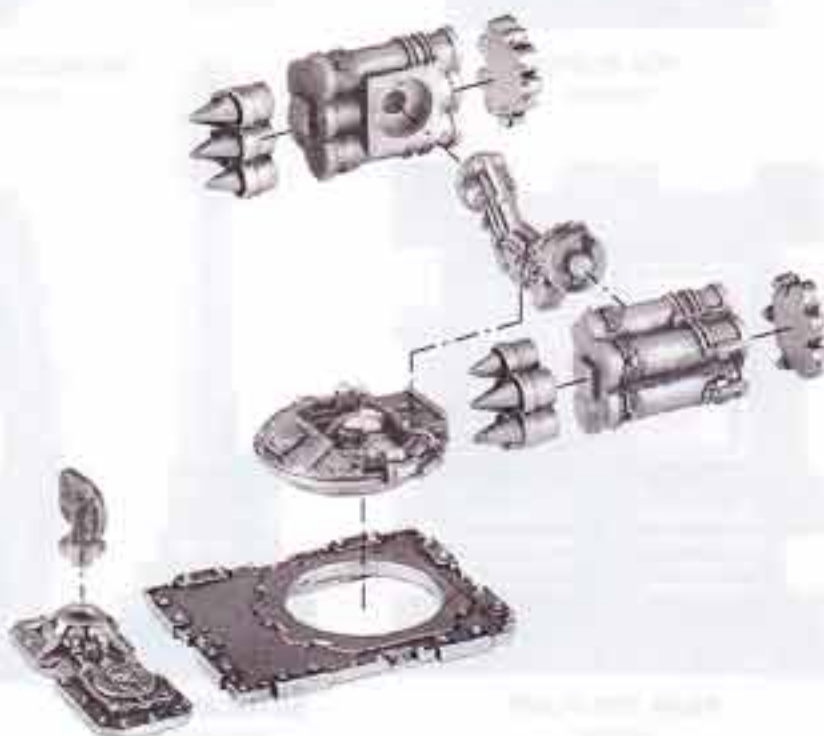

THIS BOXED SET INCLUDES A DETAILED CONSTRUCTION SHEET AND FIVE CITADEL TRANSFER SHEETS WHICH INCLUDE ALL THE MARKINGS NEEDED FOR THE DARK ANGELS, ULTRAMARINES, SPACE WOLVES AND BLOOD ANGELS SPACE MARINE CHAPTERS.

© Copyright Games Workshop Ltd 1995. All rights reserved.