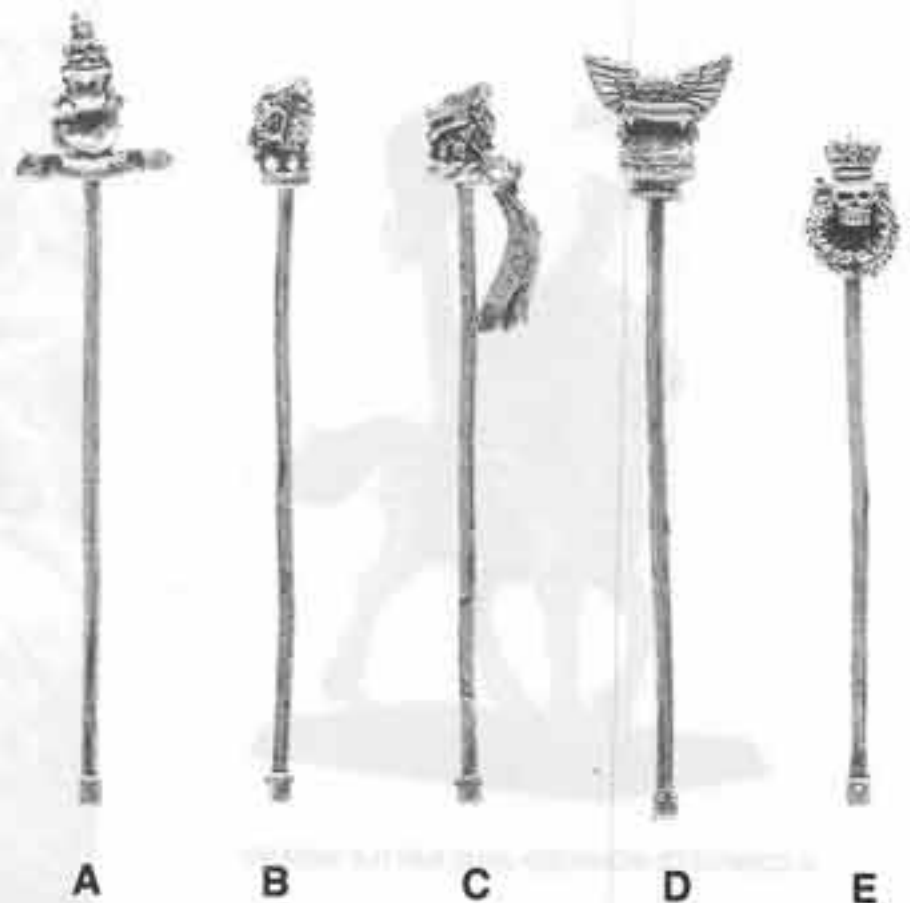

A B C D E

IMPERIAL BANNER POLES
073725/2

Designed by Michael Perry