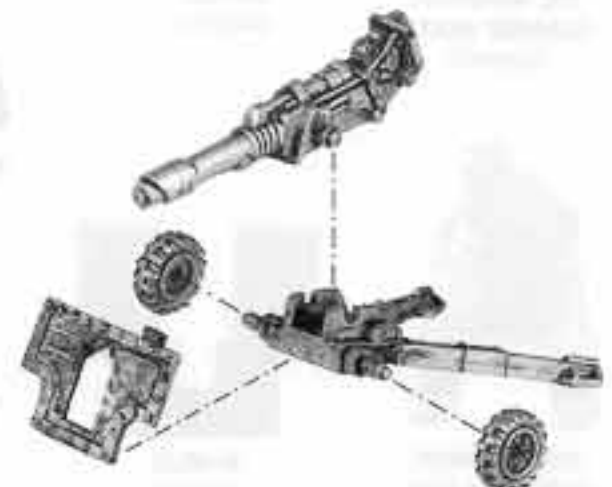

IMPERIAL GUARD

MORDIAN IRON GUARD

IRON GUARD LIEUTENANT

MORDIAN IRON GUARD LASCANNON

A COMPLETED
MORDIAN IRON GUARD
LASCANNON CONSISTS OF:
1 x IRON GUARD
LASCANNON OPERATOR
1 x IRON GUARD
LASCANNON LOADER
1 x LASCANNON
1 x LASCANNON SHIELD
1 x LASCANNON STAND
2 x WHEELS