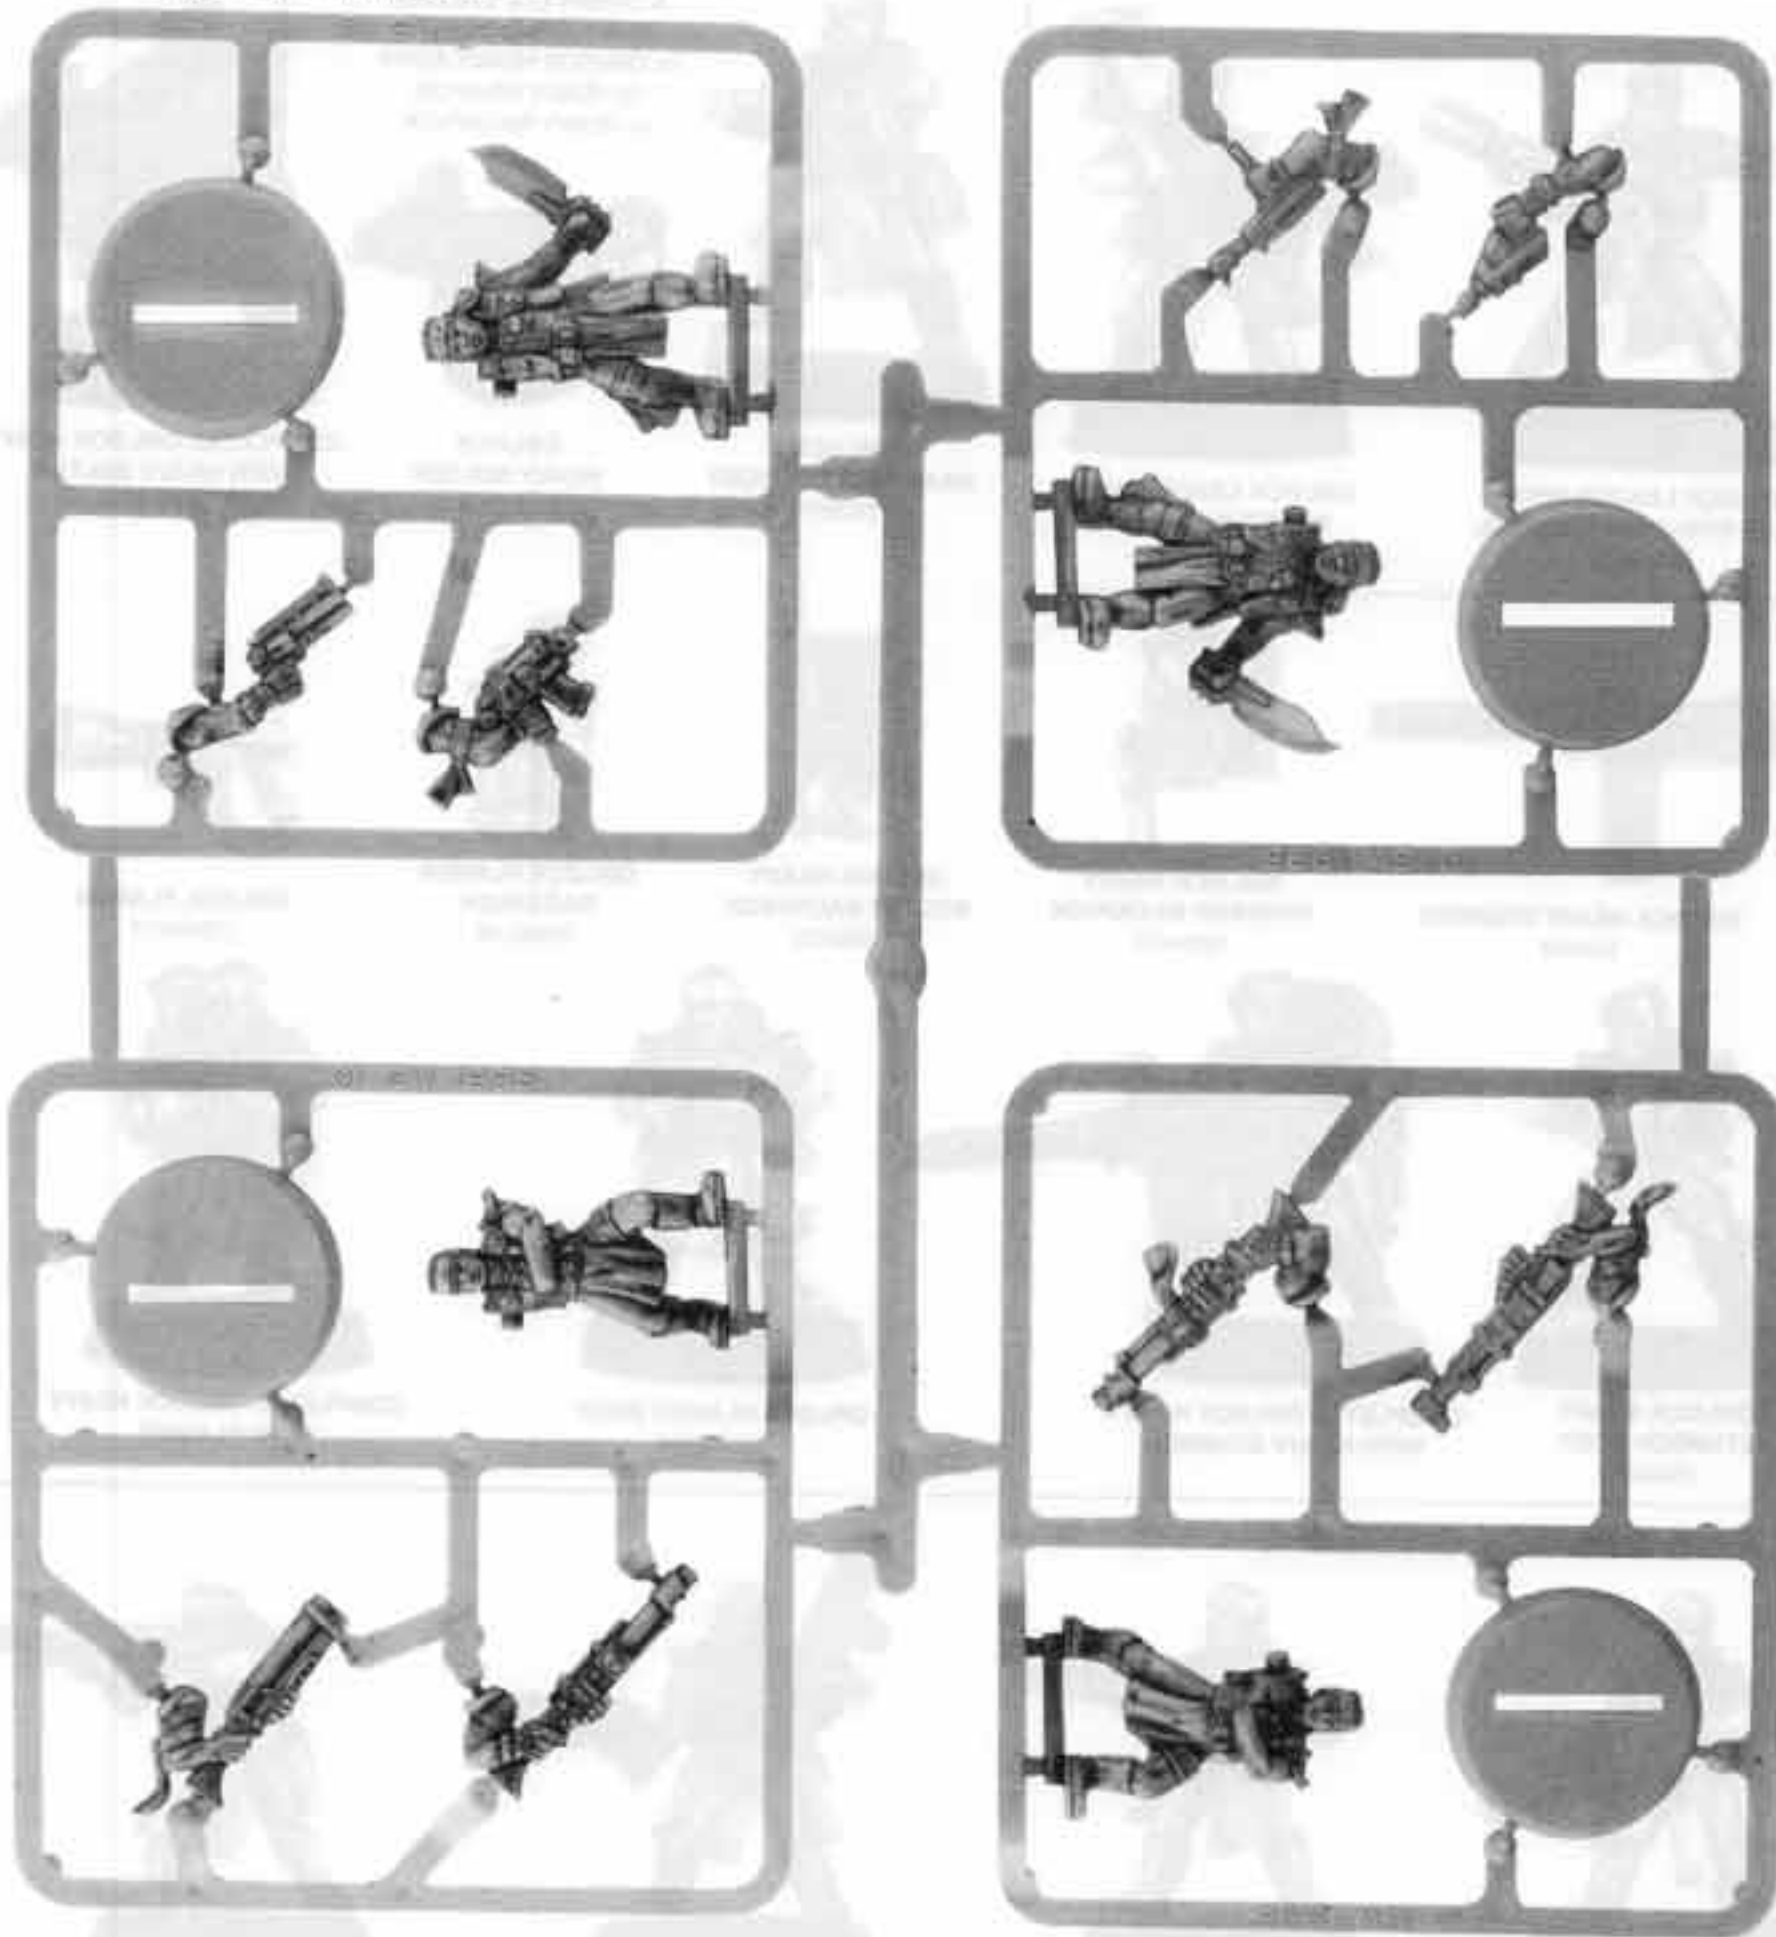

AN EXAMPLE OF A COMPLETED
PLASTIC GOLIATH GANGER

AN EXAMPLE OF A COMPLETED
PLASTIC GOLIATH GANGER

NECROMUNDA™

HOUSE ORLOCK PLASTICS

PLASTIC HOUSE ORLOCK SPRUE (SHOWN AT 85% ACTUAL SIZE)
102739

AN EXAMPLE OF A COMPLETED
PLASTIC ORLOCK GANGER