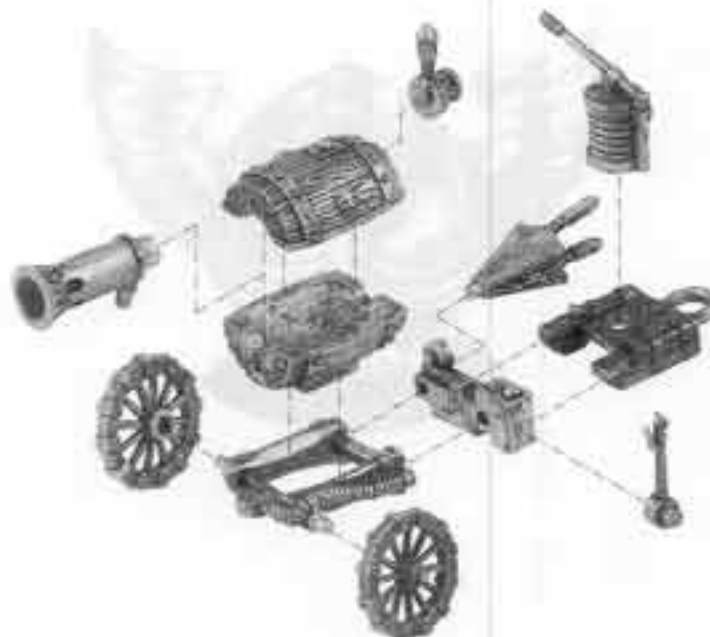

Designed by Michael Perry and Norman Swales

219

Miniatures supplied unpainted. **WARNING:** This product contains lead which may be harmful if chewed or swallowed. Citadel Miniatures are not recommended for children under 14 years of age. © Copyright Games Workshop Ltd 1996. All rights reserved.