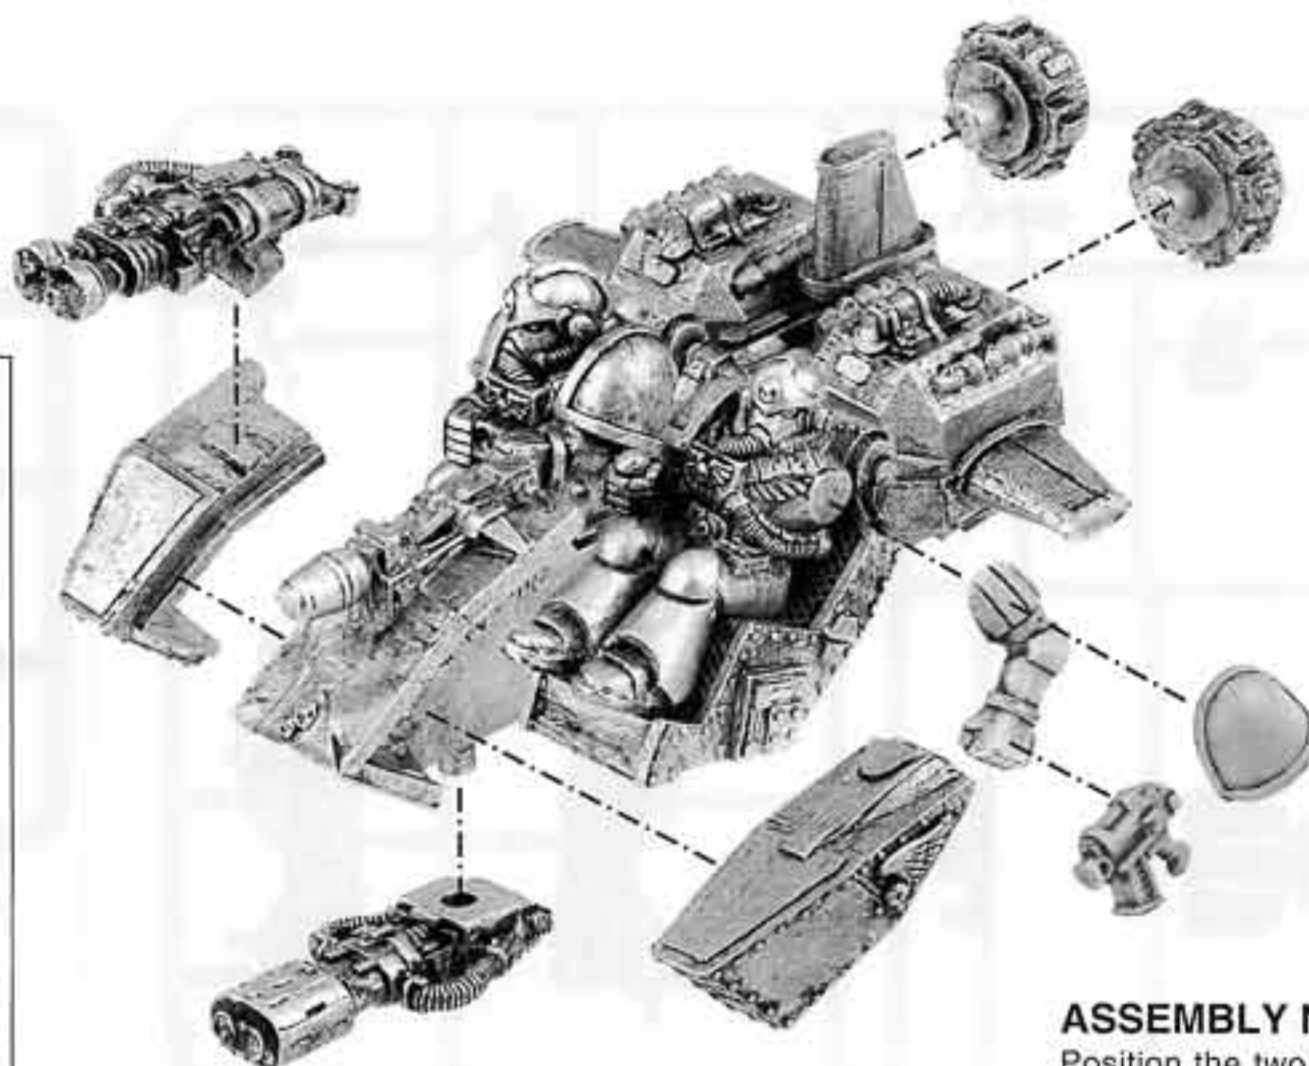

ASSEMBLY NOTE

Glue the two halves of the engine pod together before you attach them to the chassis and stabiliser fin.

ASSEMBLY STAGE 2

ASSEMBLY NOTE

To ensure that your model remains stable, carefully remove the pin at the top of the flying base with a sharp modelling knife, as shown above. Then glue your finished model to the base.