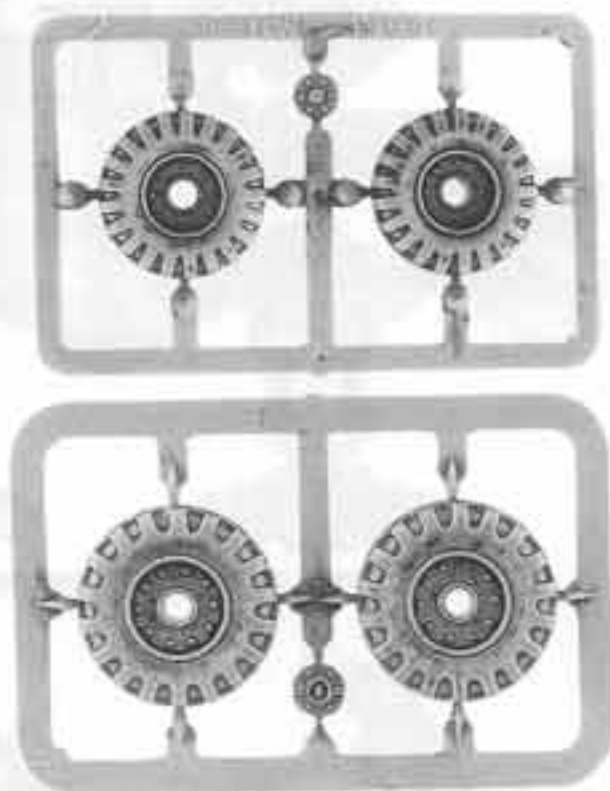

ORK WAR BUGGY WHEEL SPRUES
(SHOWN AT 75% OF ACTUAL SIZE)