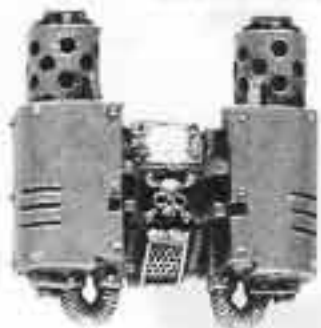

POWER PLANT
0425/4