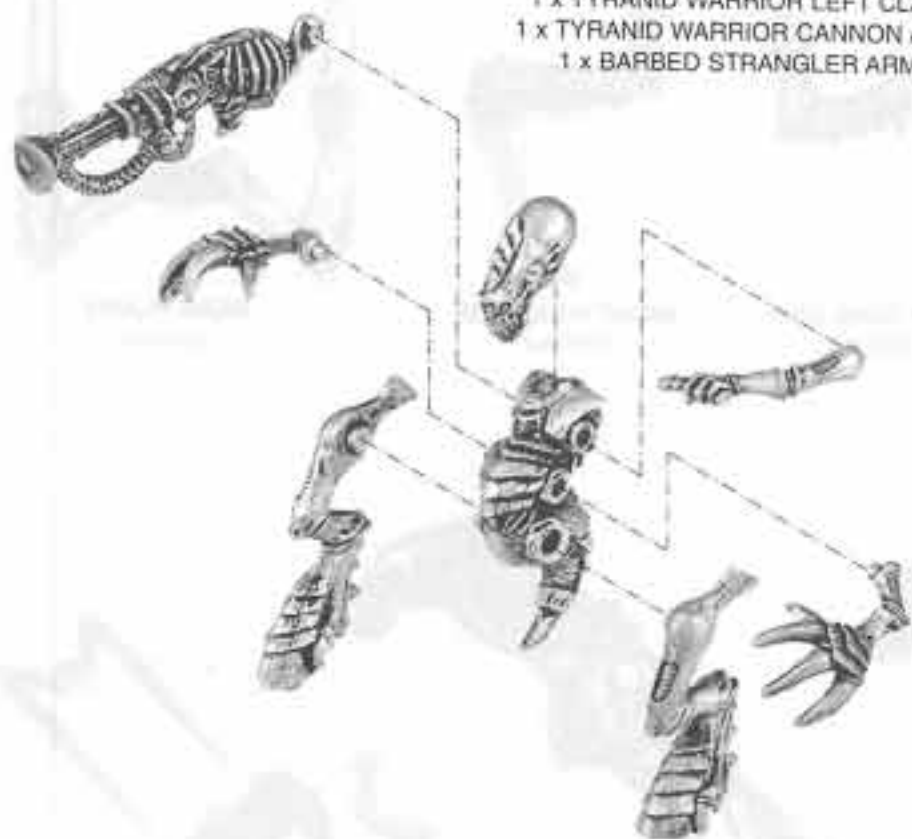

A COMPLETED
TYRANID WARRIOR WITH BARBED STRANGLER
CONSISTS OF:

- 1 x TYRANID WARRIOR HEAD
- 1 x TYRANID WARRIOR BODY
- 1 x TYRANID WARRIOR RIGHT LEG
- 1 x TYRANID WARRIOR LEFT LEG
- 1 x TYRANID WARRIOR RIGHT CLAW
- 1 x TYRANID WARRIOR LEFT CLAW
- 1 x TYRANID WARRIOR CANNON ARM
- 1 x BARBED STRANGLER ARM