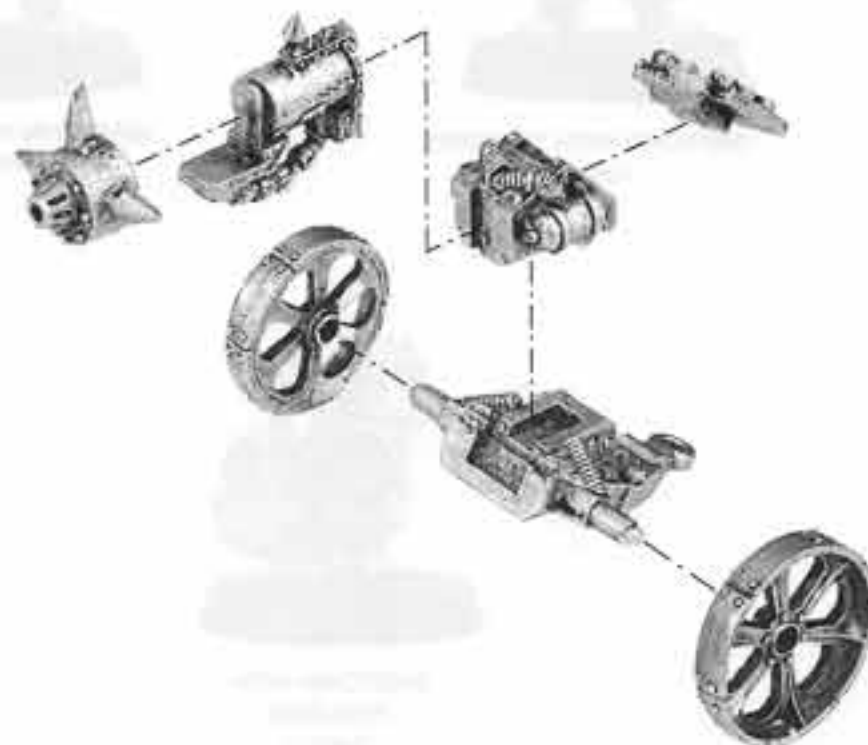

Designed by Norman Swales and Alan Perry