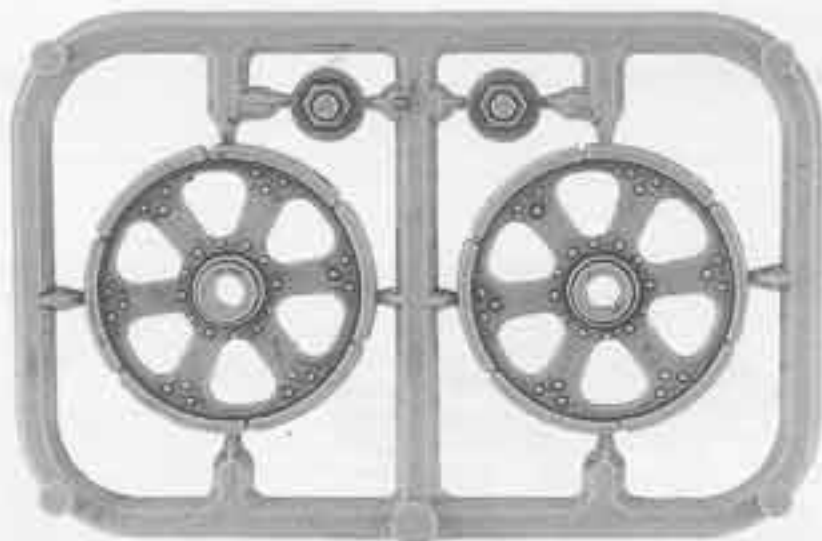

PLASTIC ARTILLERY WHEEL SPRUE
102737