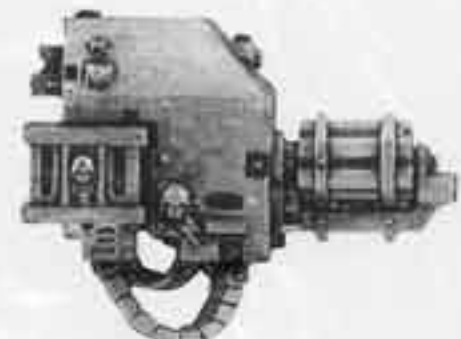

ASSAULT CANNON
0427/16