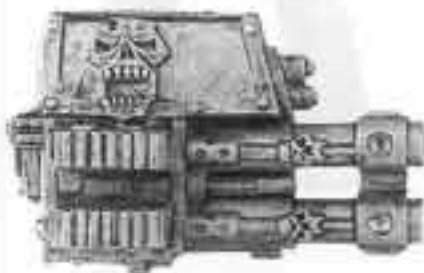

TWIN AUTOCANNON
00462/10