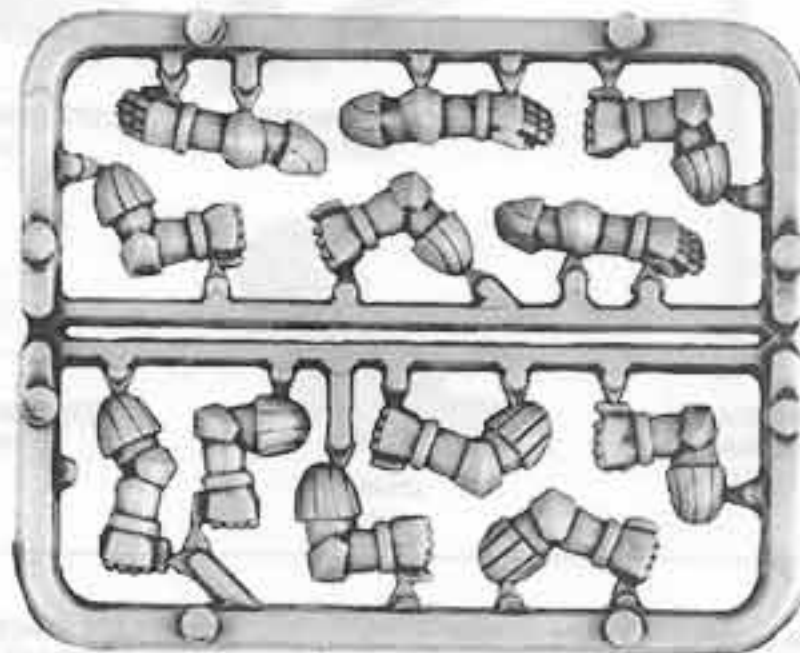

SPACE MARINE ARM SPRUE 101789

THESE MINIATURES ARE SUPPLIED WITH A PLASTIC SPACE MARINE ARM SPRUE A PLASTIC BACKPACK SPRUE AND A CLOSE COMBAT SPRUE