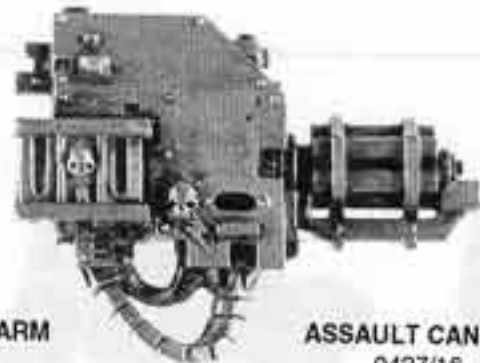

LIGHTNING CLAW ARM
0427/13

ASSAULT CANNON
0427/16