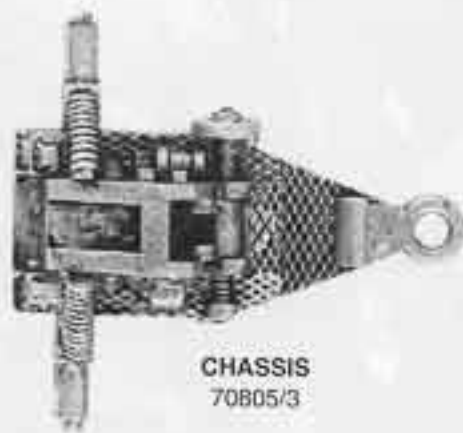

ORKS

SMASHA GUN

ADDAMSTRUM UDROKKS

KAGNYUAW

THE COMPLETE SMASHA GUN CONSISTS OF:

- 1 x SMASHA GUN TOP
- 1 x SMASHA GUN SUPPORT
- 1 x CHASSIS
- 2 x WHEEL
- 1 x GRETCHIN WITH HAMMER
- 1 x GRETCHIN WITH WRENCH