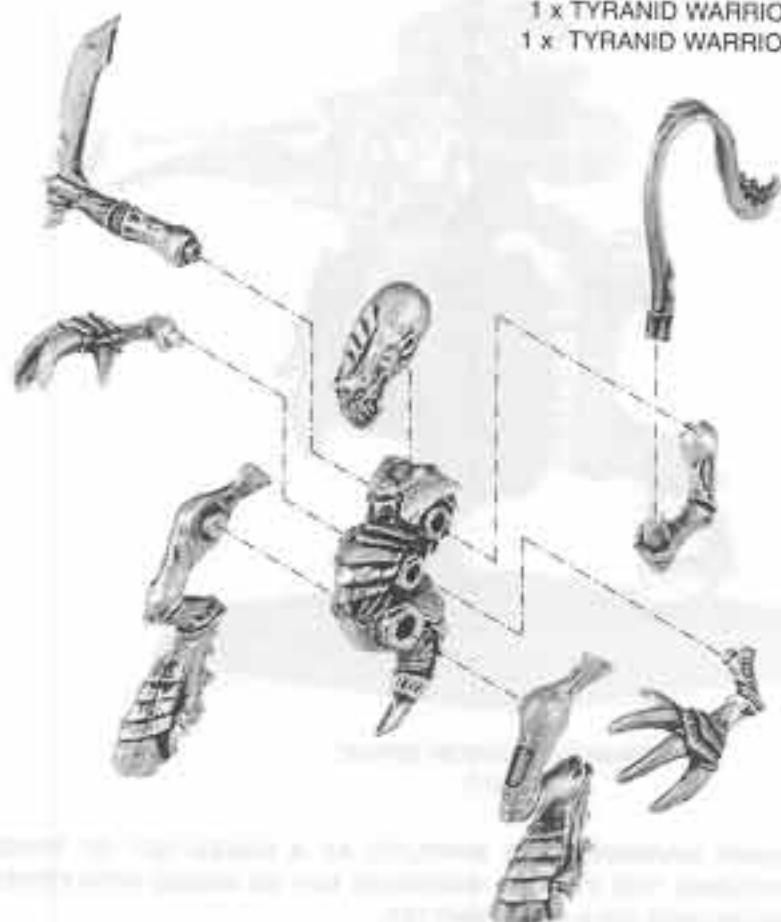

AN EXAMPLE OF A COMPLETED TYRANID WARRIOR WITH LASH WHIP AND BONESWORD