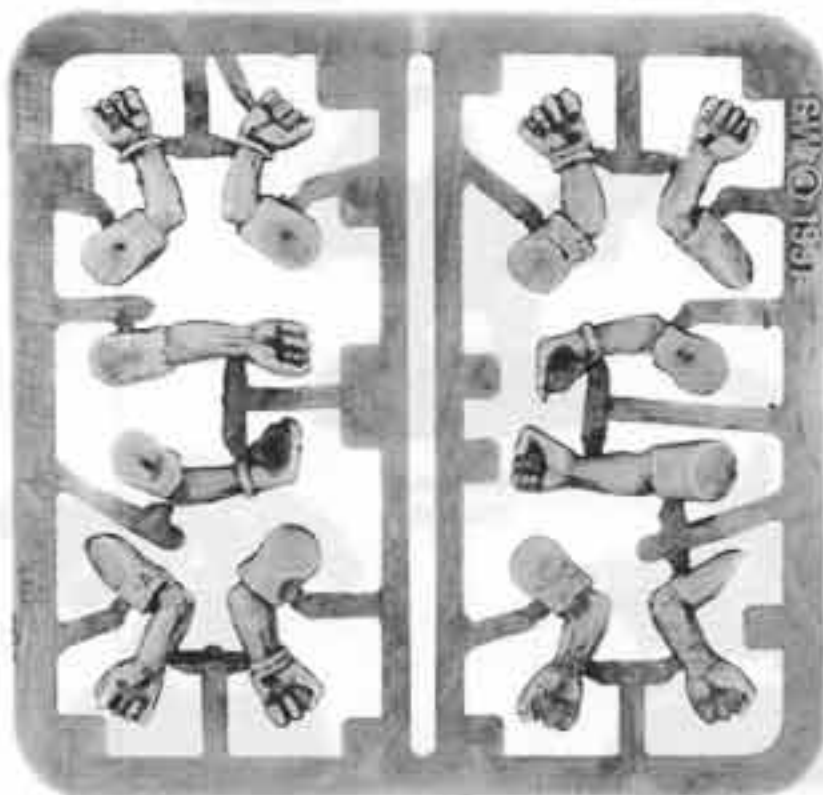

PLASTIC ORK ARMS SPRUE

ORK ARMS SPRUE 102531