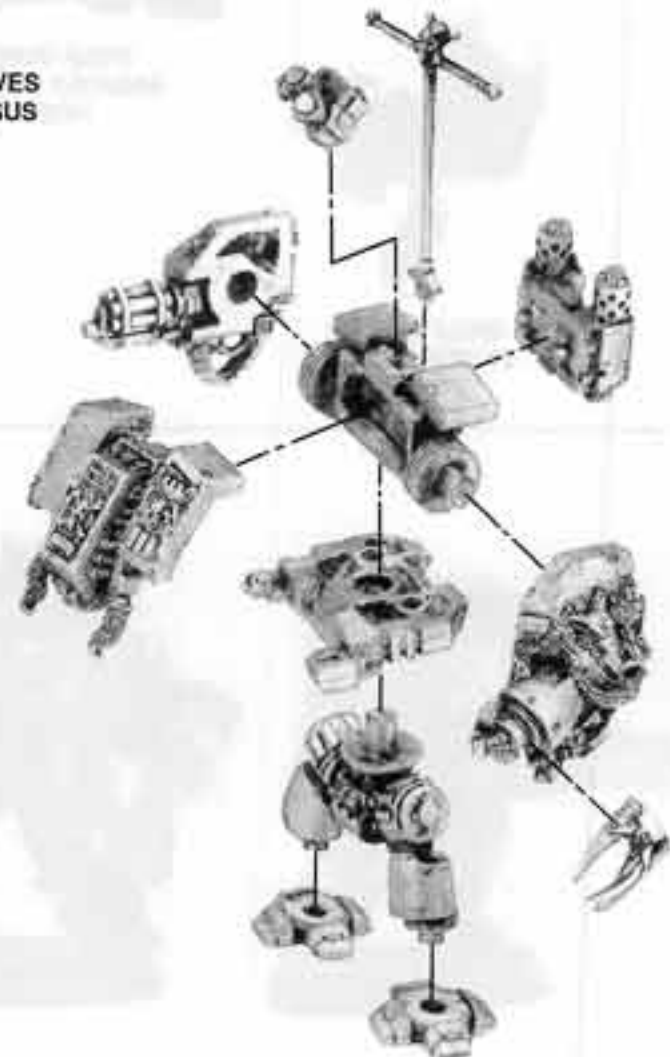

SPACE WOLVES
SARCOPHAGUS
0427/10

© Copyright Games Workshop Ltd. 1994. All rights reserved.