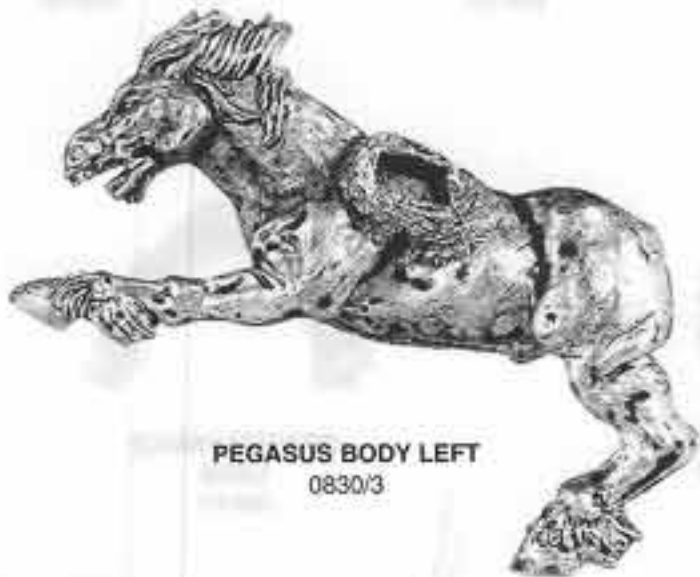

HIGH ELVES

HERO RIDING PEGASUS

DESIGNED BY JES GOODWIN

UPPER BODY
0830/1

LEGS
0830/2

PEGASUS BODY LEFT
0830/3

PEGASUS BODY RIGHT
0830/4

A COMPLETED HERO ON PEGASUS