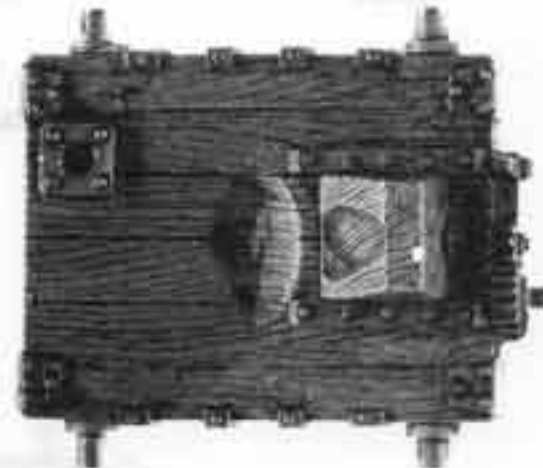

CANNON BASE
0834/6