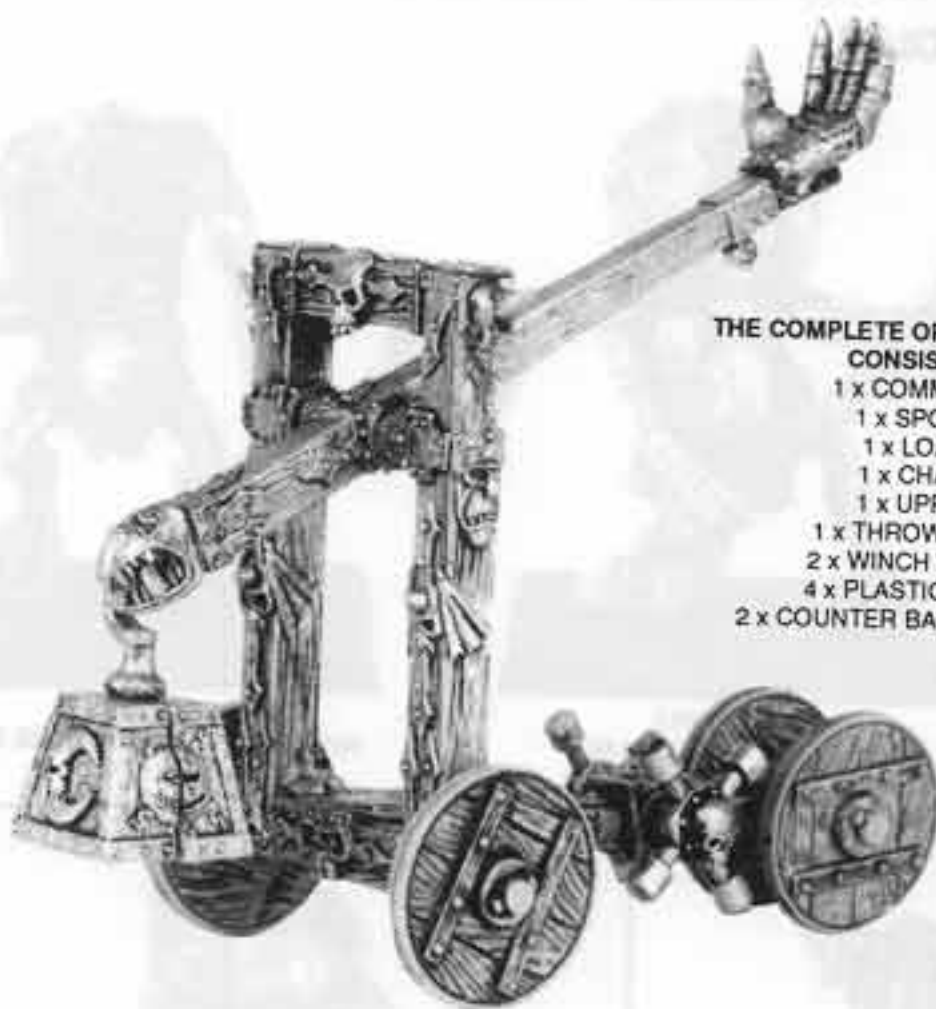

EXAMPLE OF A COMPLETED ORC ROCK LOBBER

**THE COMPLETE ORC ROCK LOBBER
CONSISTS OF:**
1 x COMMANDER
1 x SPOTTER
1 x LOADER
1 x CHASSIS
1 x UPRIGHT
1 x THROWING ARM
2 x WINCH HANDLES
4 x PLASTIC WHEELS
2 x COUNTER BALANCE HALVES