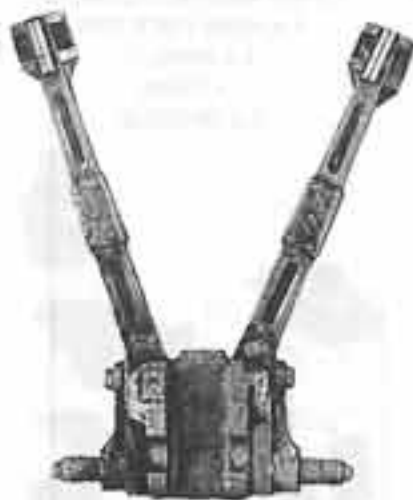

A COMPLETED LASCANNON

A COMPLETED
MORDIAN IRON GUARD
LASCANNON CONSISTS OF:
1 x IRON GUARD
LASCANNON OPERATOR
1 x IRON GUARD
LASCANNON LOADER
1 x LASCANNON
1 x LASCANNON SHIELD
1 x LASCANNON STAND
2 x WHEELS