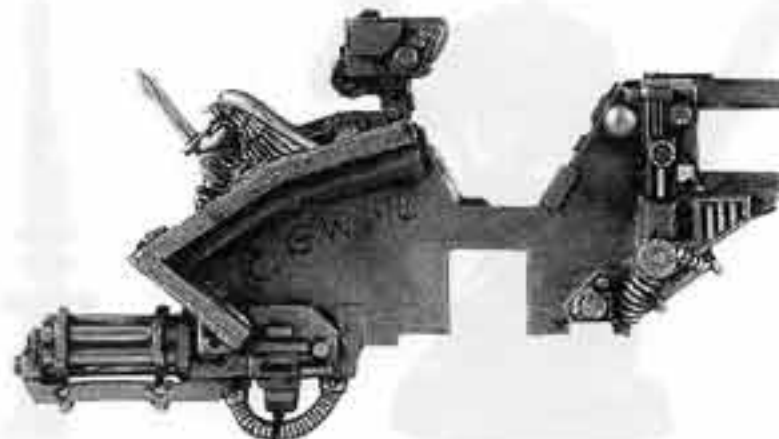

RAVENWING CHASSIS
0457/17