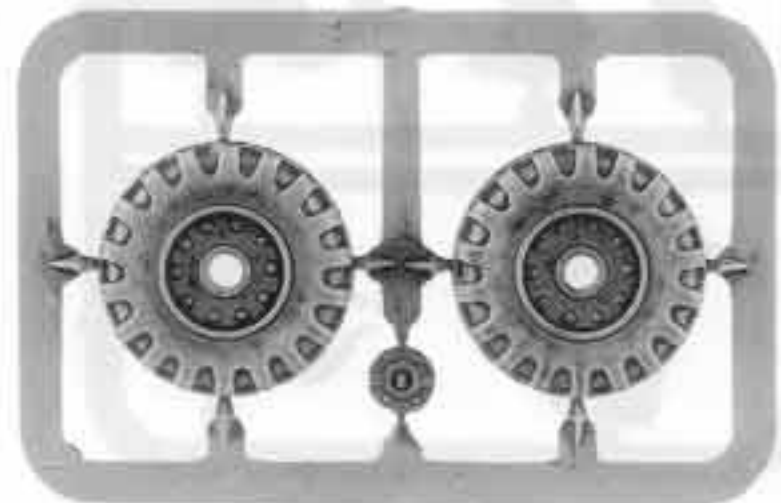

A COMPLETED CHAOS SPACE MARINE BIKE

LEFT SIDE SCYTHES
10466/5

RIGHT SIDE SCYTHES
10466/4

SPACE MARINE BIKE SPRUE (SHOWN AT 50% OF ACTUAL SIZE)
102807

SMALL WHEEL SPRUE
102791

CITADEL
MINIATURES

CITADEL
MINIATURES