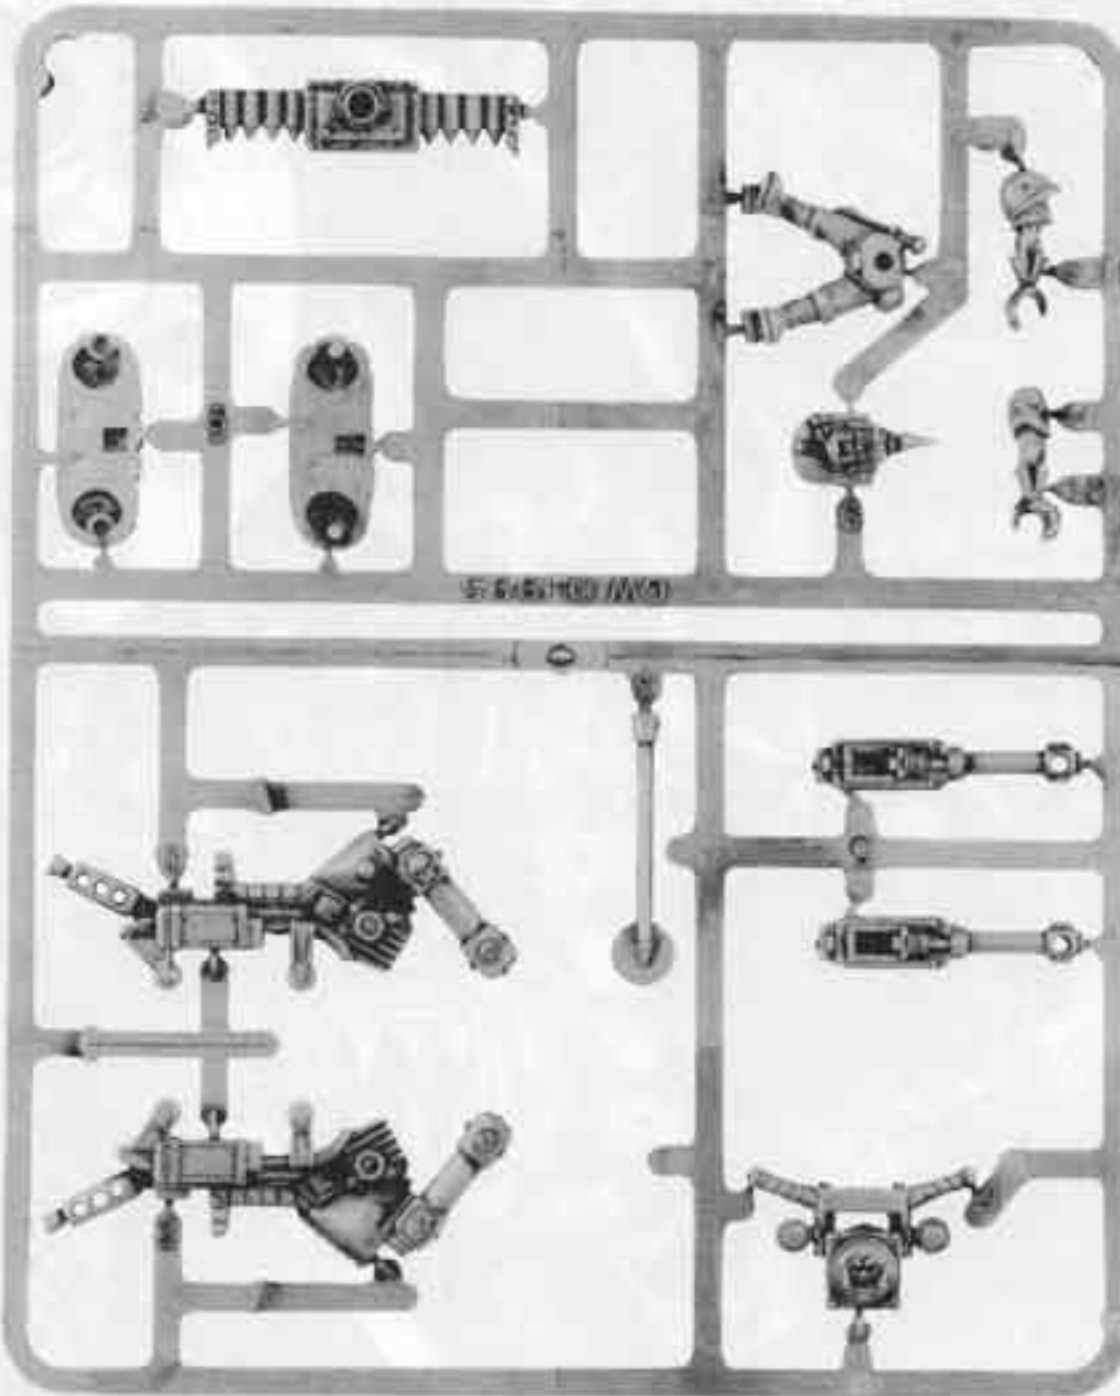

ORKS

ORK WARBIKE

A COMPLETED ORK WARBIKE

THE ORK WARBIKE MODEL KIT INCLUDES A CITADEL TRANSFER SHEET AND A COLOUR ADHESIVE BANNER

PLASTIC ORK WARBIKE SPRUE
(SHOWN AT 65% OF ACTUAL SIZE)
00801

PLASTIC ORK WHEEL SPRUE
(SHOWN AT ACTUAL SIZE)
102791