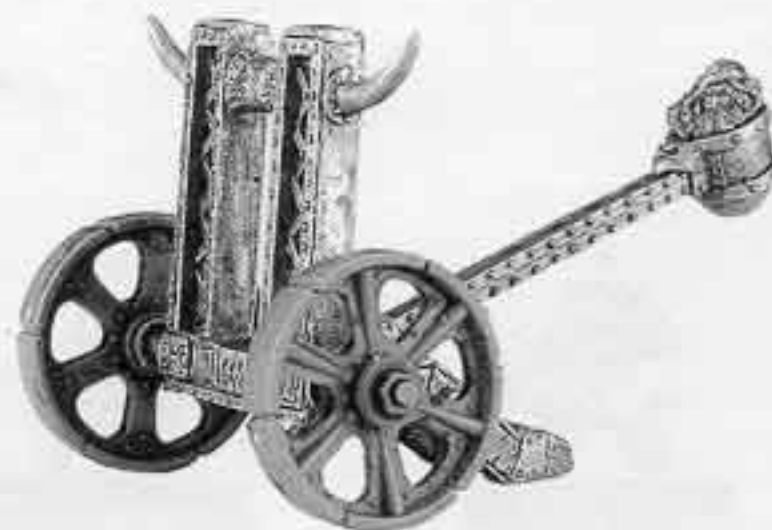

A COMPLETED SQUIG KATAPULT