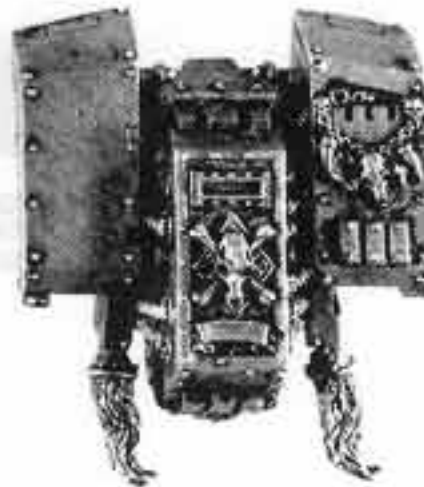

SPACE WOLVES
SARCOPHAGUS
0427/10