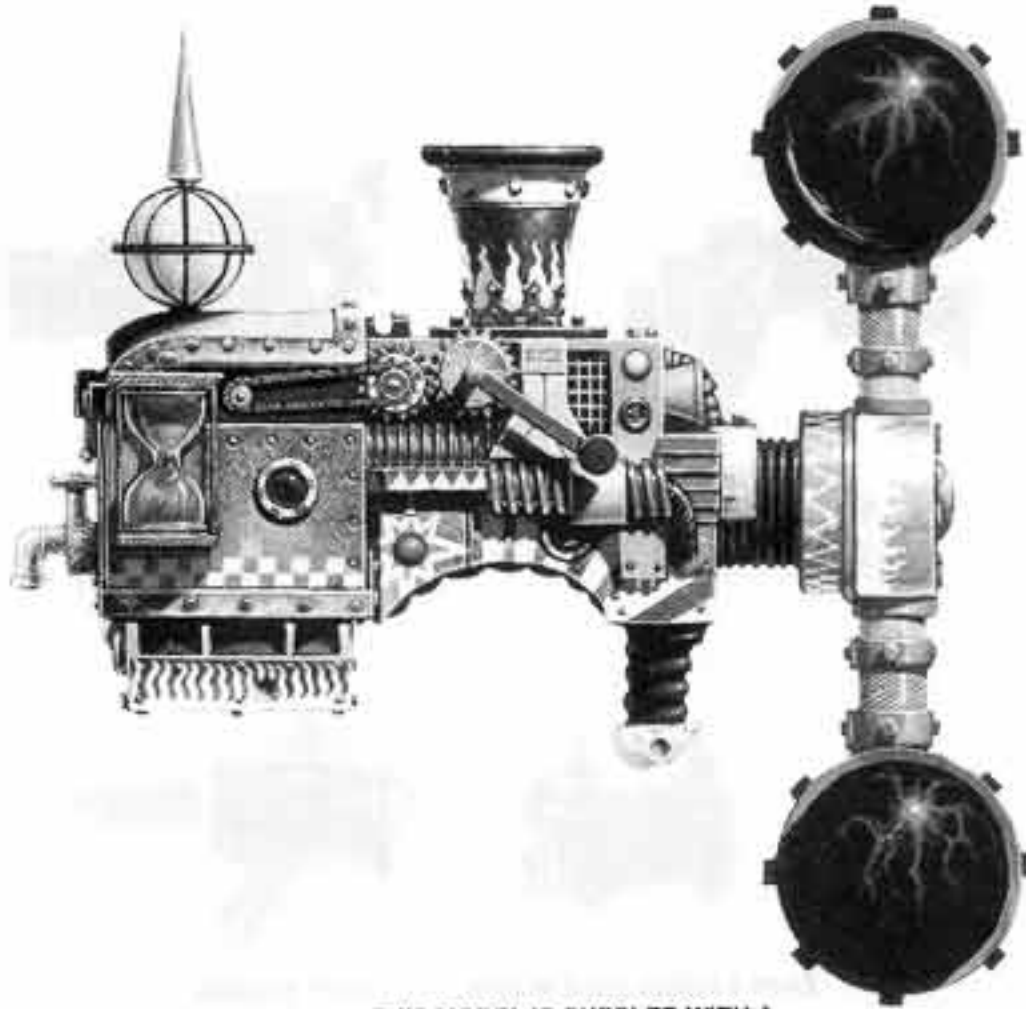

ORK INVENTIONS

AN EXAMPLE OF THE COMPLETED SHOKK ATTACK GUN