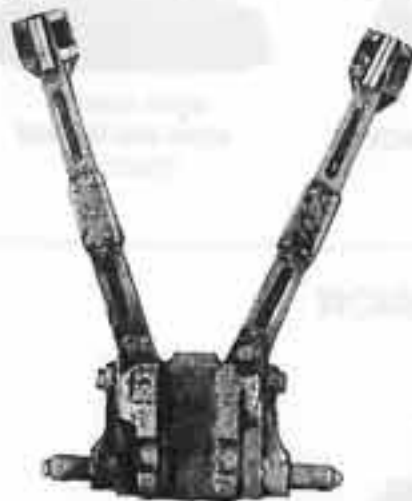

LASCANNON STAND
0445/11