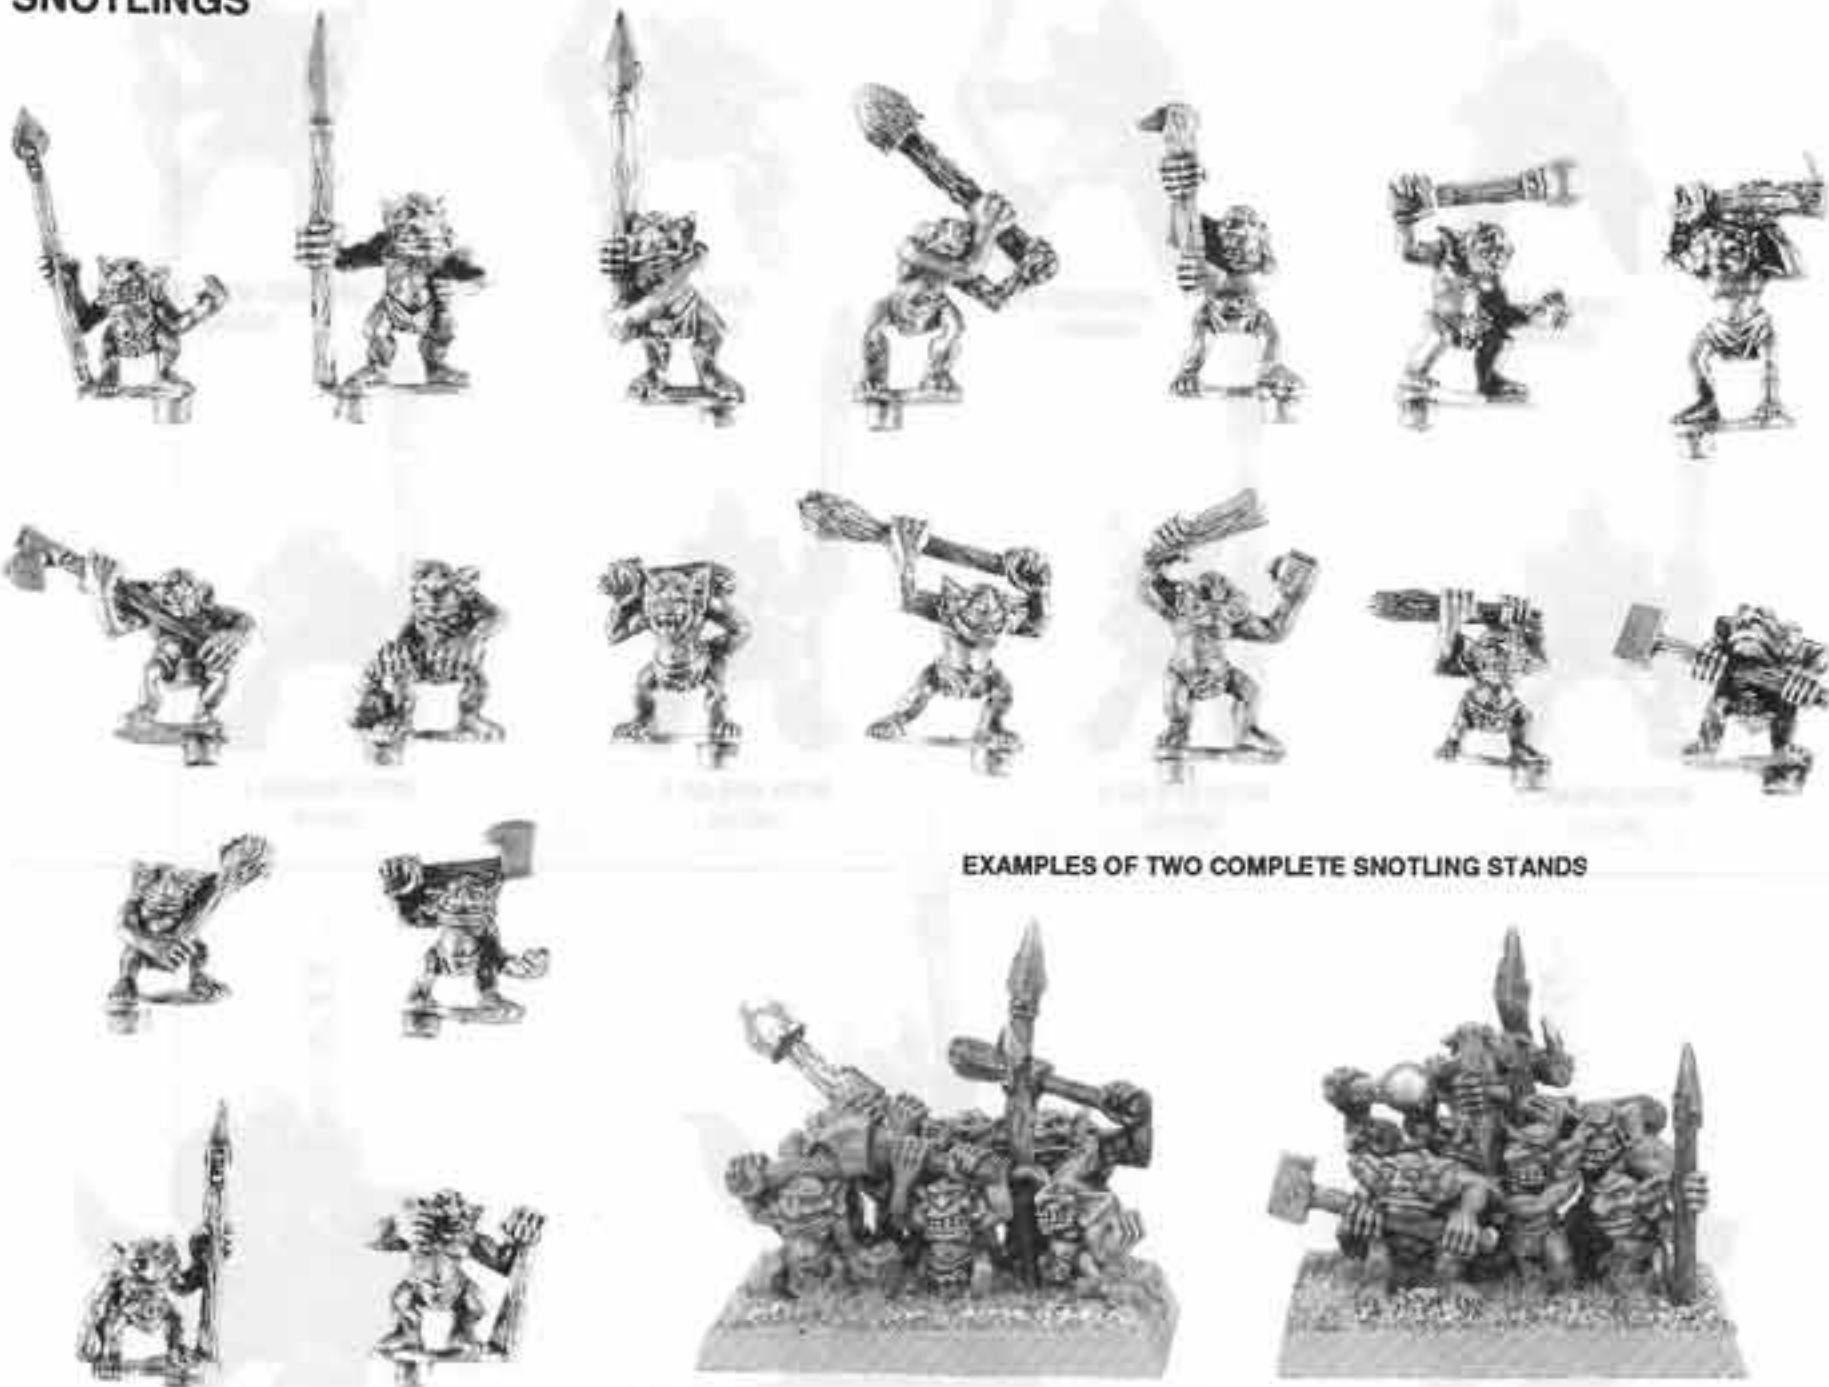

Designed by Trish Morrison

SNOTLINGS

EXAMPLES OF TWO COMPLETE SNOTLING STANDS

MARAUDER SNOTLINGS ARE SUPPLIED IN PACKS OF NINE MINIATURES.

EACH PACK CONTAINS A RANDOM SELECTION OF MINIATURES AND WE TRY TO ENSURE THAT THERE ARE NO DUPLICATES IN EACH PACK.