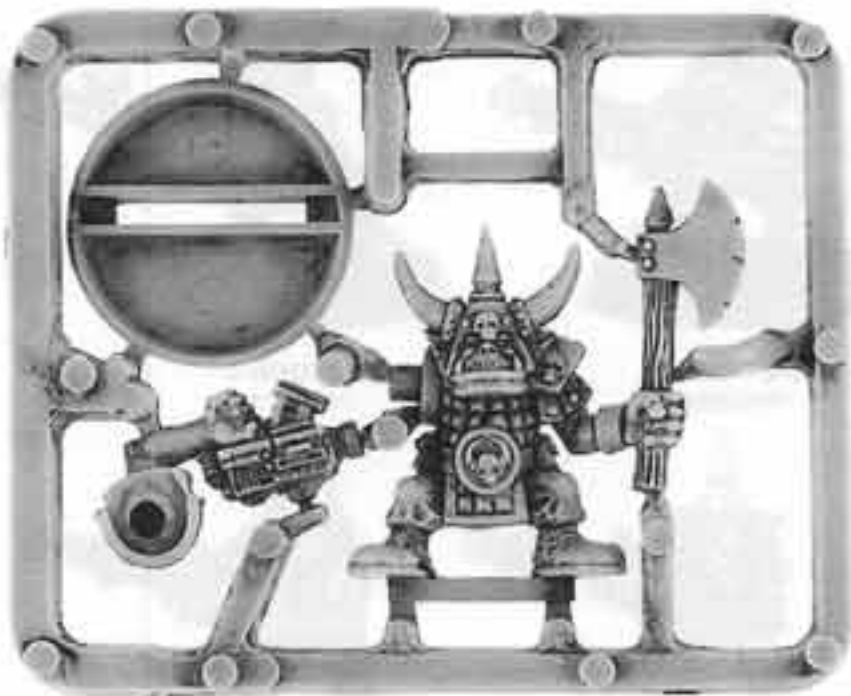

PLASTICS

PLASTIC ORK SPRUE

ORK SPRUE 107245