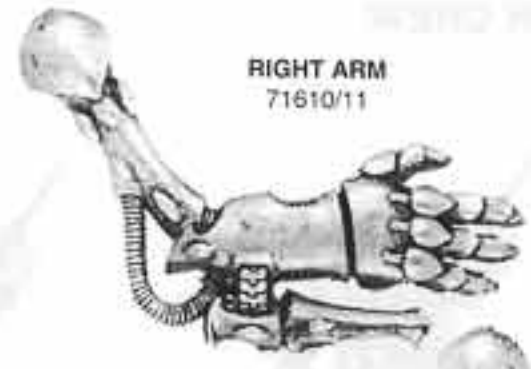

THE COMPLETED ELDAR DREADNOUGHT CONSISTS OF:

- 1 x HEAD
- 1 x POWER PLANT
- 1 x TORSO
- 1 x LEFT LEG
- 1 x RIGHT LEG
- 1 x LEFT ARM
- 1 x RIGHT ARM
- 1 x WEAPON

RIGHT ARM
71610/11

LEFT ARM
71610/12

D - CANNON
71610/10