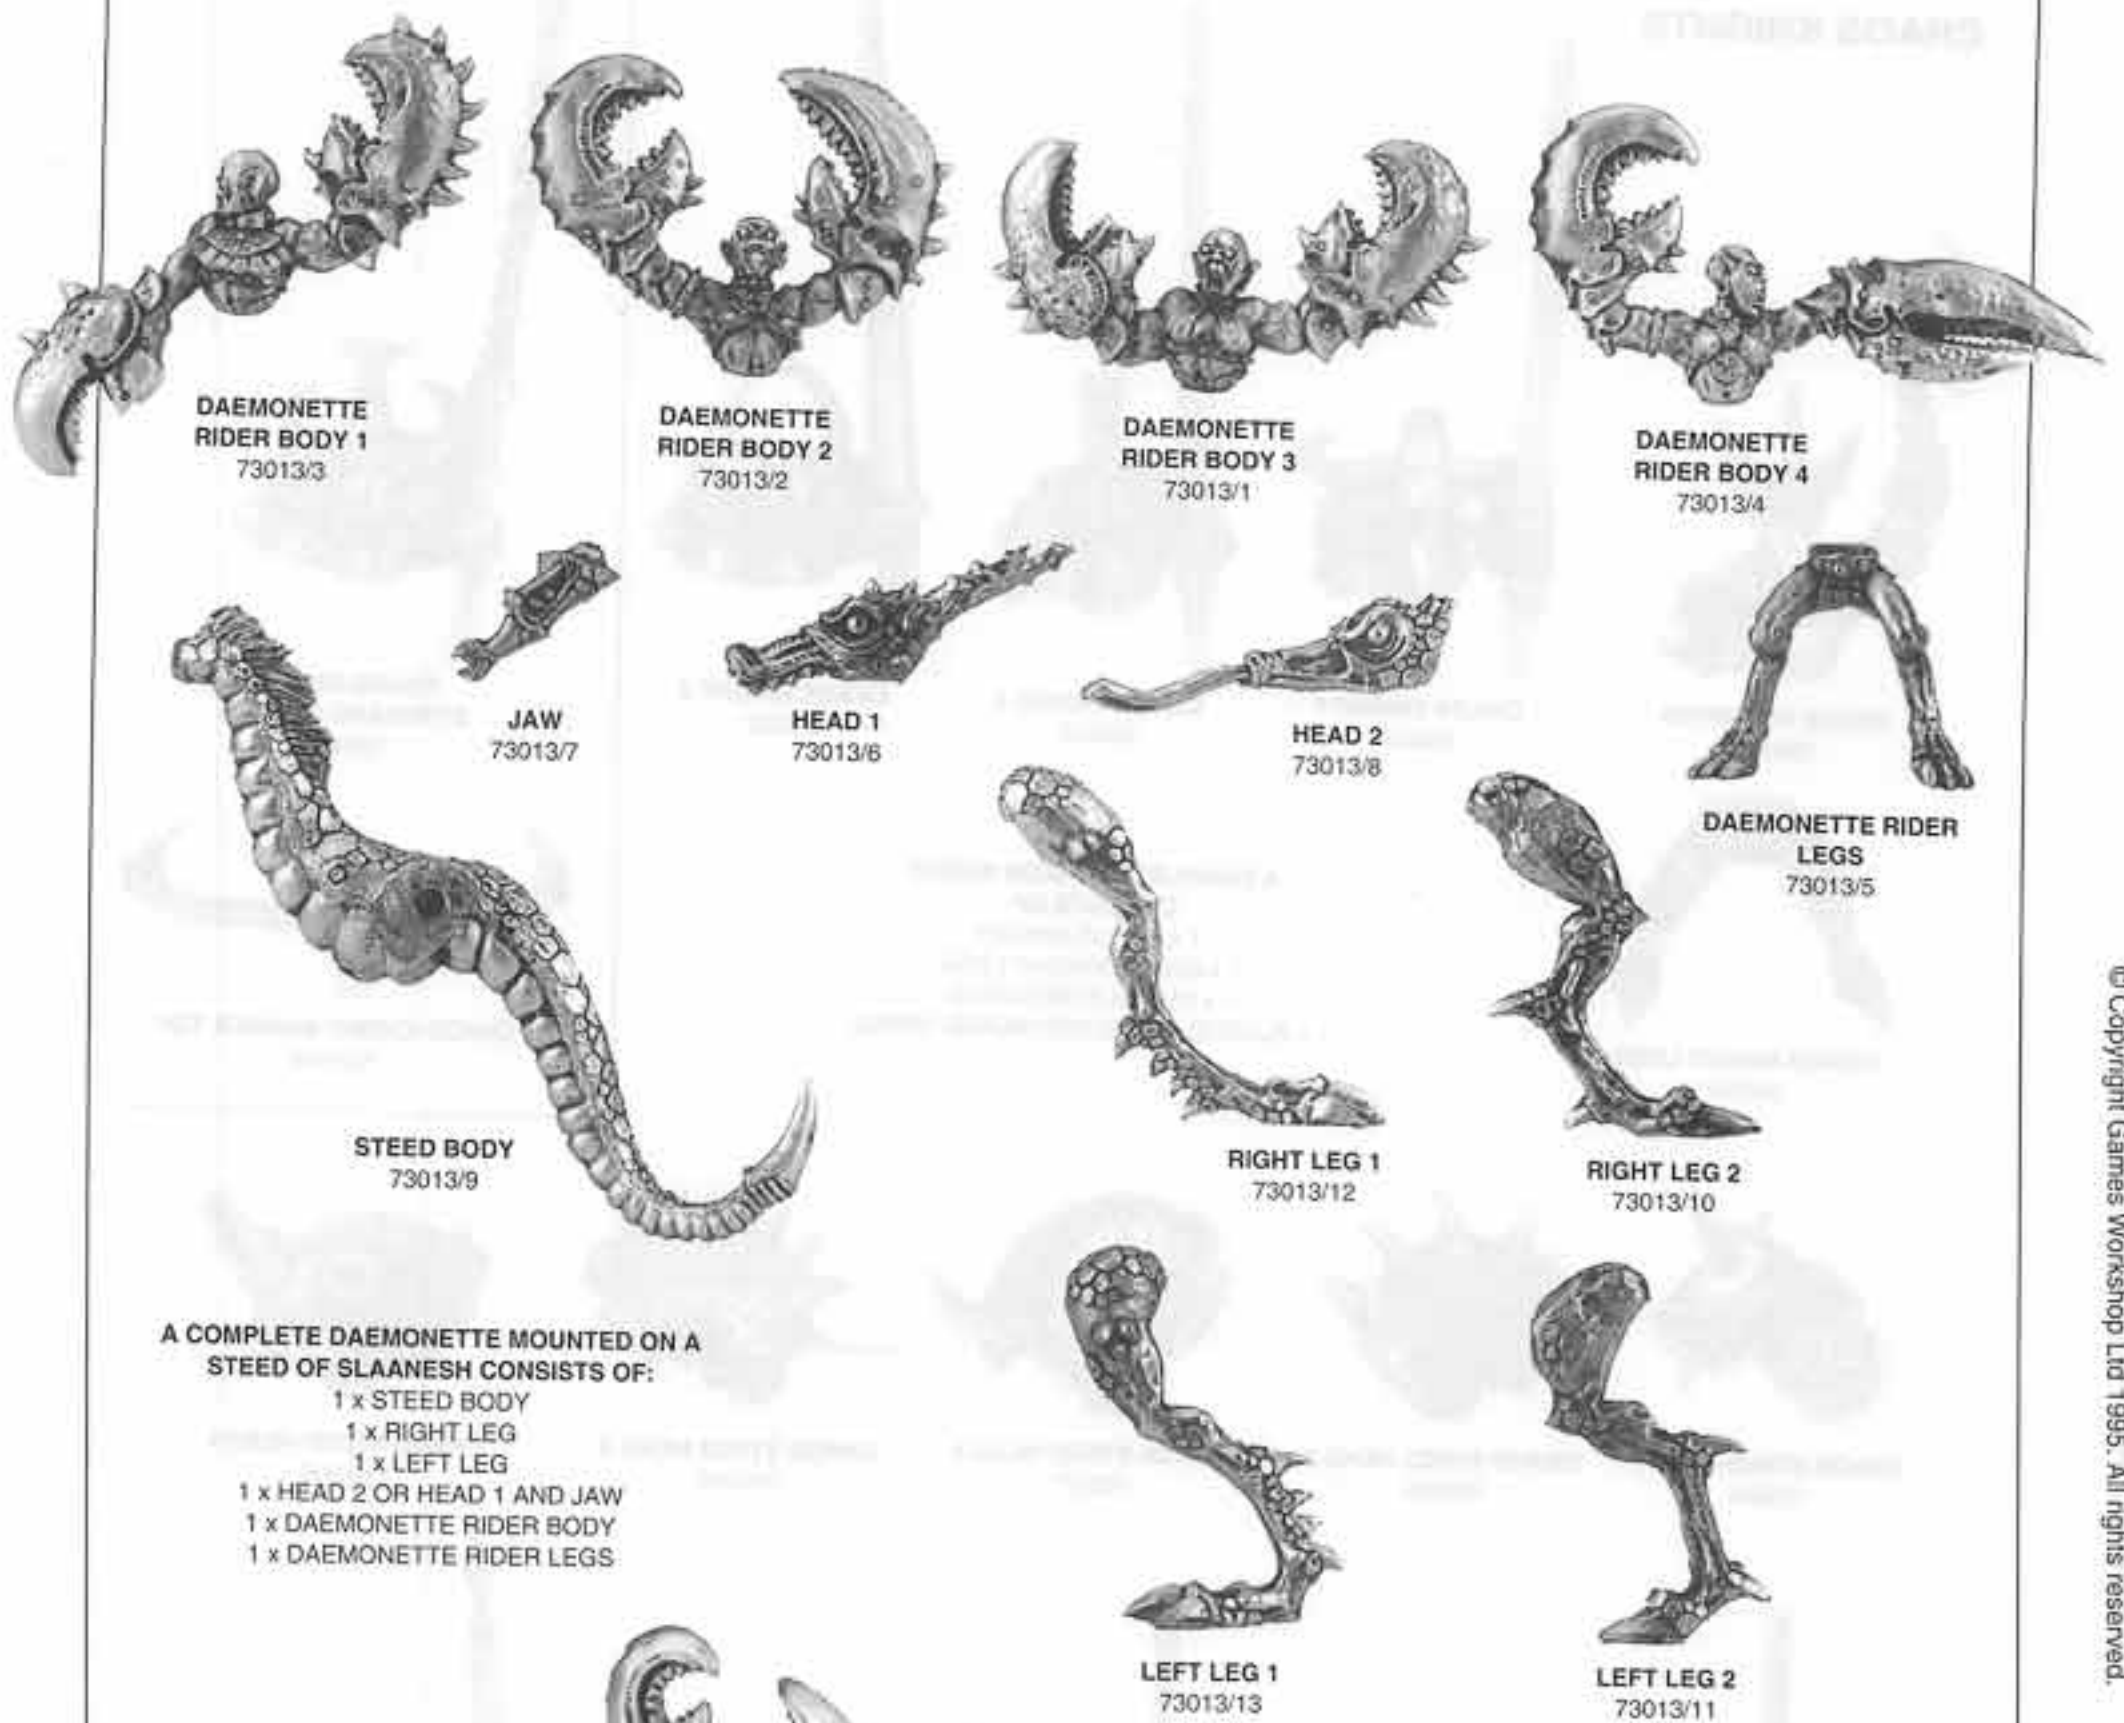

CHAOS

A COMPLETE DAEMONETTE MOUNTED ON A STEED OF SLAANESH CONSISTS OF:

- 1 x STEED BODY
- 1 x RIGHT LEG
- 1 x LEFT LEG
- 1 x HEAD 2 OR HEAD 1 AND JAW
- 1 x DAEMONETTE RIDER BODY
- 1 x DAEMONETTE RIDER LEGS