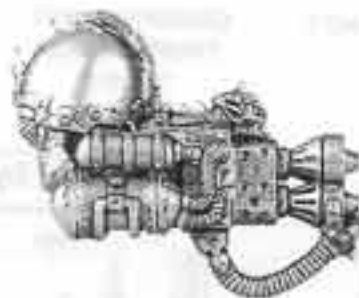

HEAVY FLAMER
70312/22