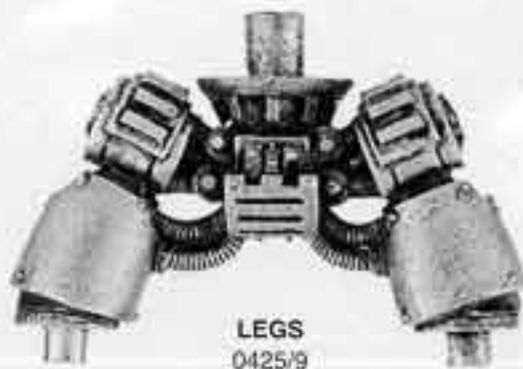

LEGS
0425/9