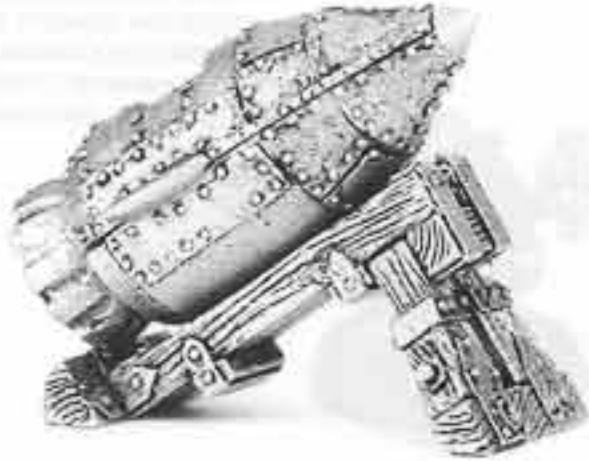

ORKS

PULSA ROKKIT

EXAMPLE OF COMPLETED PULSA ROKKIT