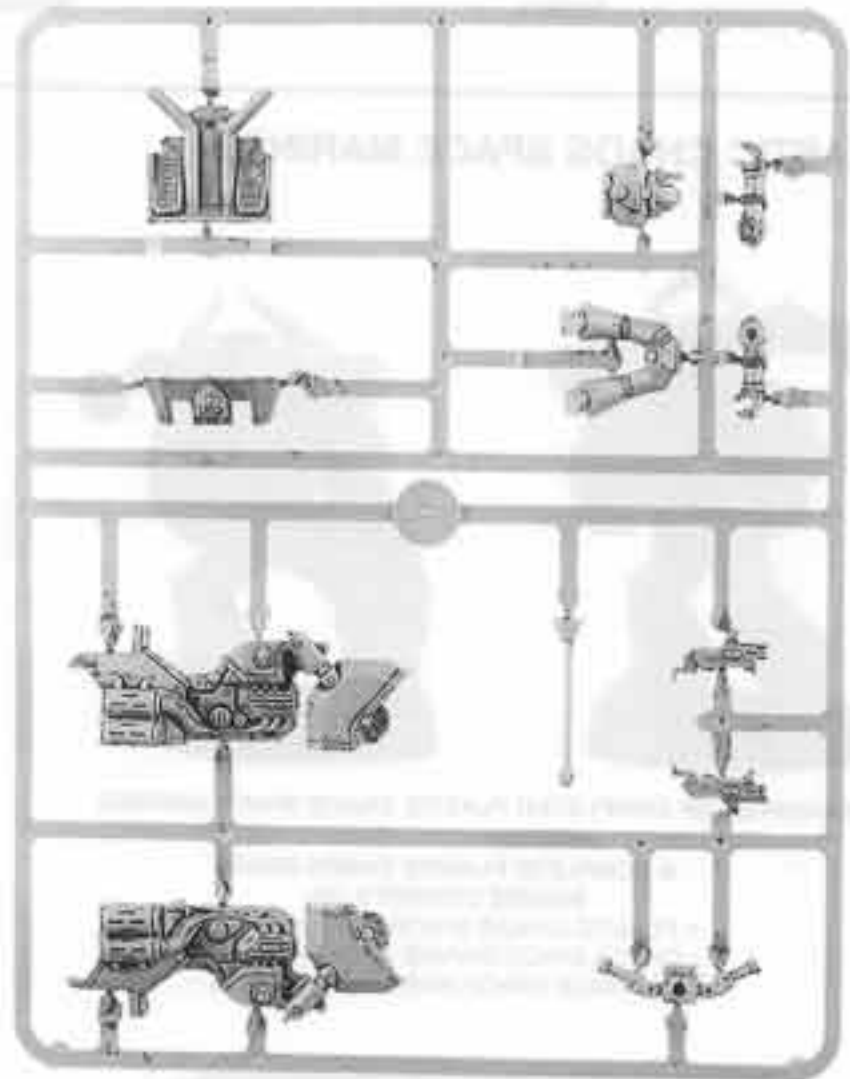

SPACE MARINE BIKE SPRUE (SHOWN AT 50% OF ACTUAL SIZE)
102807