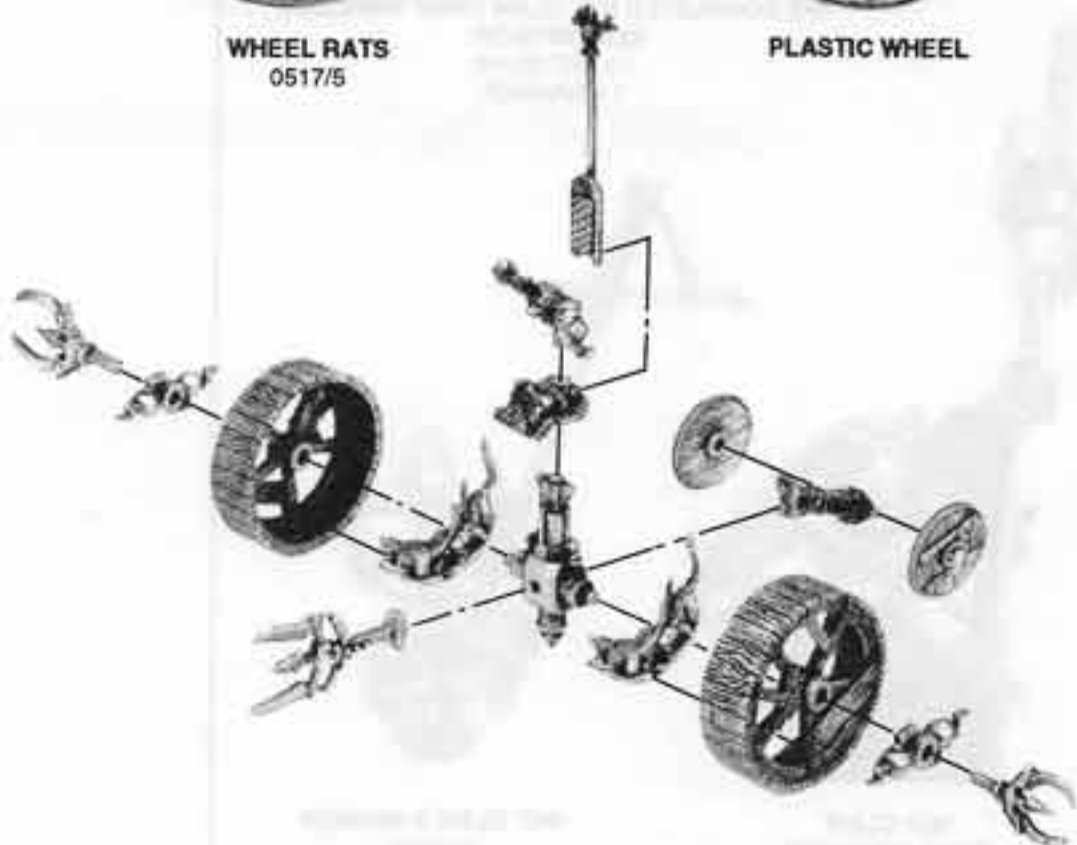

© Copyright Games Workshop Ltd 1993. All rights reserved.

CITADEL
MINIATURE