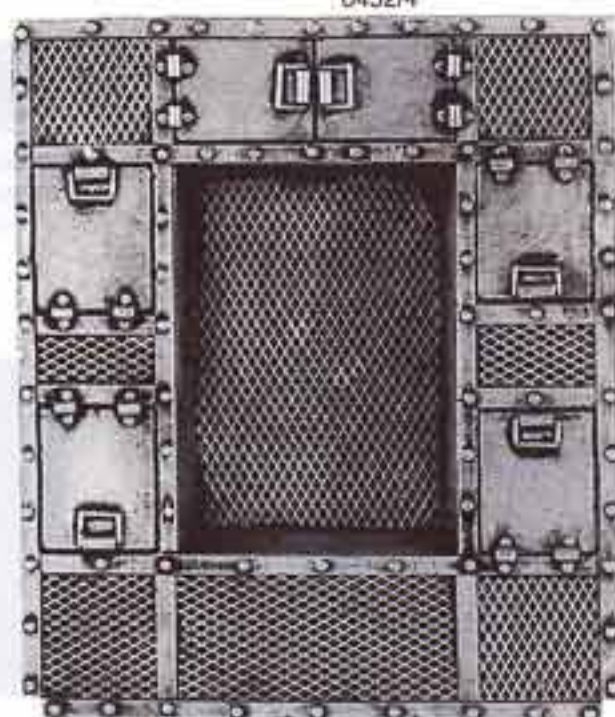

MORTAR CREWMAN
0452/9

BACKPACK
0452/8

MORTAR GUNNER
0452/7

GRIFFON PLATFORM
0452/1

Designed by Norman Swales, crew designed by Michael Perry

IMPERIAL GUARD

IMPERIAL HELLHOUND

HOBBY MODEL