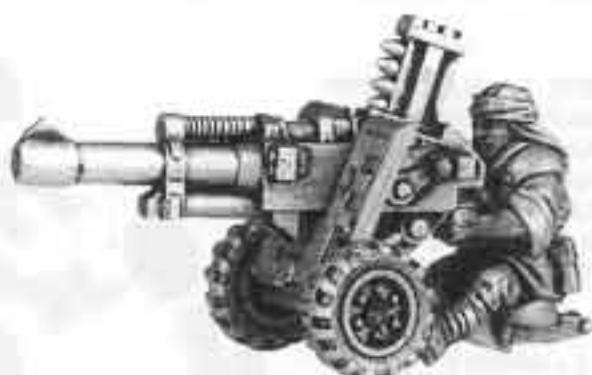

SHIELD
0443/10

DESERT RAIDER
GUNNER LEGS
0446/9

TRAIL
0443/11

WHEEL
0443/13

A COMPLETED TALLARN DESERT RAIDER AUTOCANNON

A COMPLETE
TALLARN DESERT RAIDER
AUTOCANNON CONSISTS OF:
1 x DESERT RAIDER LOADER
1 x DESERT RAIDER GUNNER BODY
1 x DESERT RAIDER AUTOCANNON
GUNNER LEGS
1 x AUTOCANNON
1 x TRAIL
1 x SHIELD
2 x WHEELS