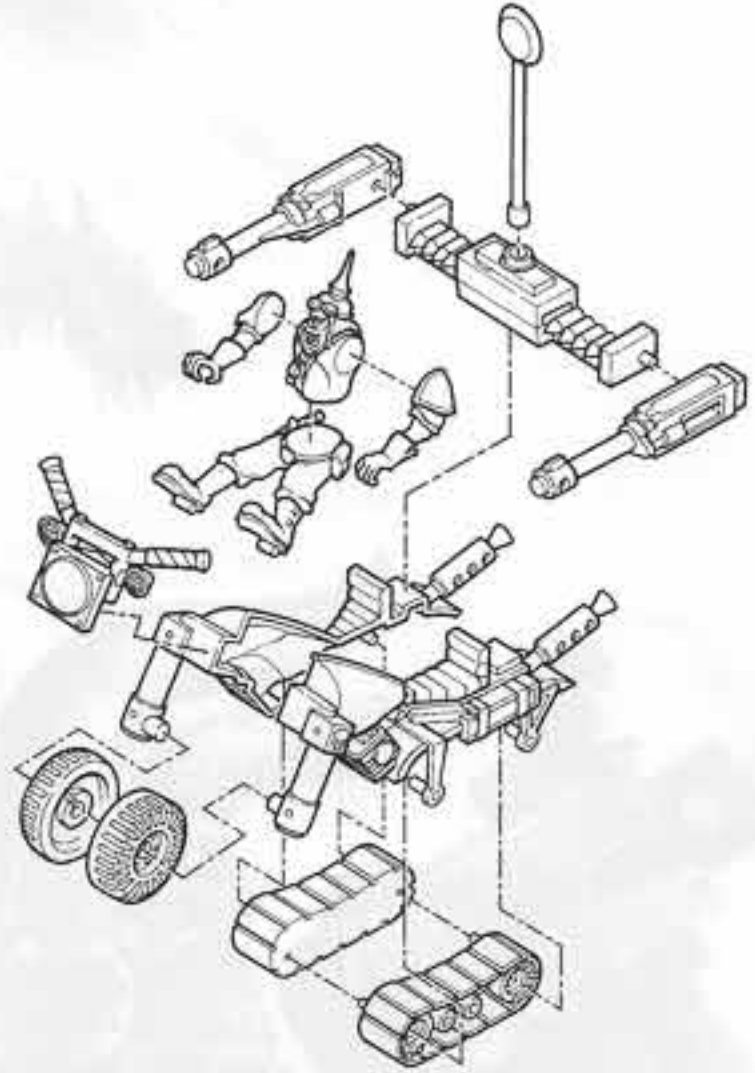

ORKS

ORK WARBIKE

A COMPLETED ORK WARBIKE

THE ORK WARBIKE MODEL KIT INCLUDES A CITADEL TRANSFER SHEET AND A COLOUR ADHESIVE BANNER

PLASTIC ORK WARBIKE SPRUE
(SHOWN AT 65% OF ACTUAL SIZE)
00801

PLASTIC ORK WHEEL SPRUE
(SHOWN AT ACTUAL SIZE)
102791