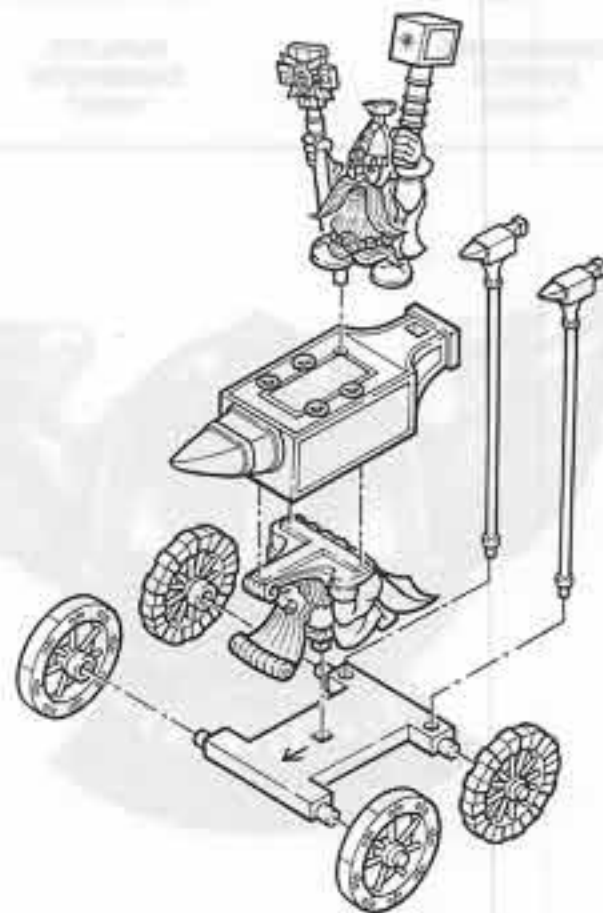

EXAMPLE OF COMPLETED DWARF RUNESMITH AND THE ANVIL OF DOOM

BANNER POLE
0836/6

ANVIL OF DOOM
0836/3

ANVIL BASE
0836/4

ANVIL PEDESTAL
0836/5

PLASTIC SPOKED WHEELS
100557

RUNEPRIEST
0836/2

GUARDIAN
0836/1