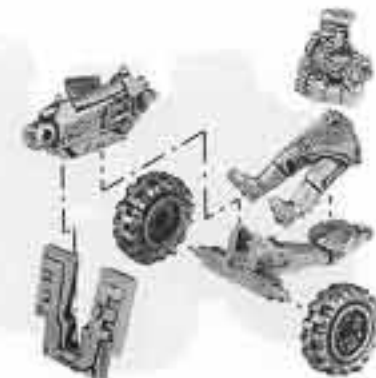

Designed by Michael Perry, heavy weapons designed by Norman Swales