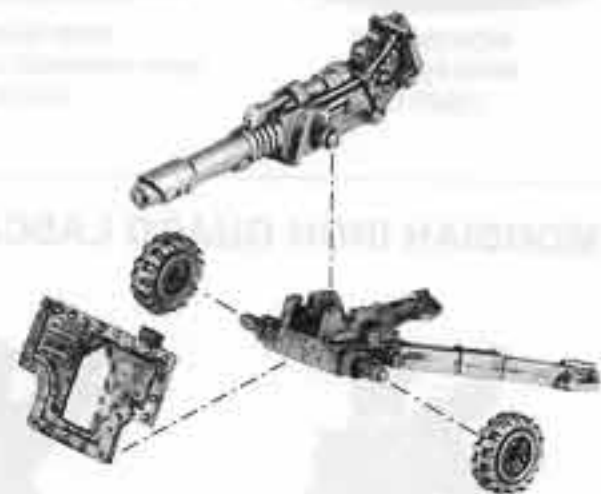

IMPERIAL GUARD

ICE WARRIORS OF VALHALLA

ICE WARRIORS LASCANNON

A COMPLETED LASCANNON
CONSISTS OF:
1 x LASCANNON
1 x LASCANNON SHIELD
1 x LASCANNON STAND
2 x WHEELS
1 x ICE WARRIOR OPERATOR
1 x ICE WARRIOR LOADER

ICE WARRIORS HEAVY BOLTER

A COMPLETED ICE
WARRIORS OF VALHALLA
HEAVY BOLTER
CONSISTS OF:
1 x ICE WARRIOR GUNNER
BODY
1 x ICE WARRIOR GUNNER
LEGS
1 x ICE WARRIOR LOADER
1 x HEAVY BOLTER
1 x SHIELD
1 x TRAIL
2 x WHEELS

Designed by Alan Perry, Lascannon and heavy weapons designed by Norman Swales

Miniatures supplied unpainted. **WARNING:** This product contains lead which may be harmful if chewed or swallowed. Citadel Miniatures are not recommended for children under 14 years of age. © Copyright Games Workshop Ltd 1995. All rights reserved.