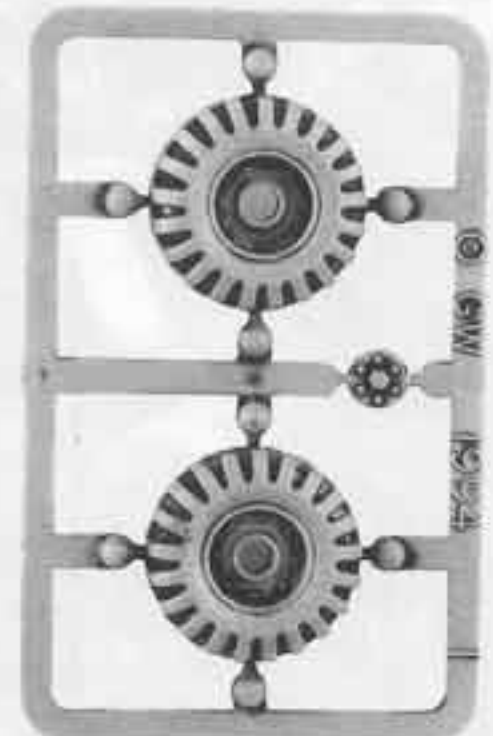

ORKS

ORK WARBIKE

A COMPLETED ORK WARBIKE

THE ORK WARBIKE MODEL KIT INCLUDES A CITADEL TRANSFER SHEET AND A COLOUR ADHESIVE BANNER

PLASTIC ORK WARBIKE SPRUE
(SHOWN AT 65% OF ACTUAL SIZE)
00801

PLASTIC ORK WHEEL SPRUE
(SHOWN AT ACTUAL SIZE)
102791