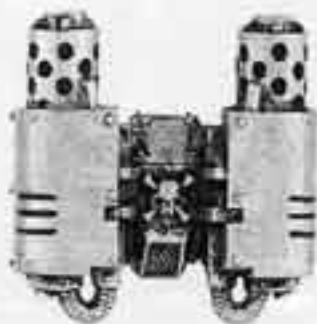

POWER PLANT
0425/4