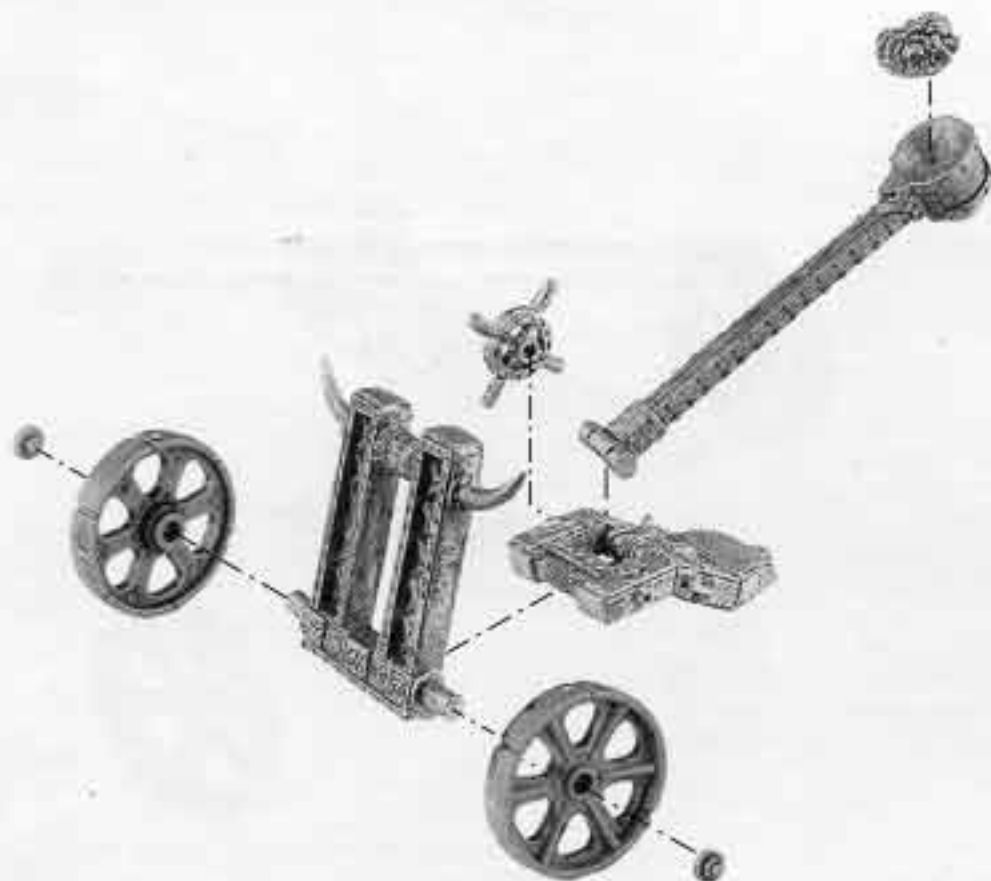

A COMPLETED SQUIG KATAPULT