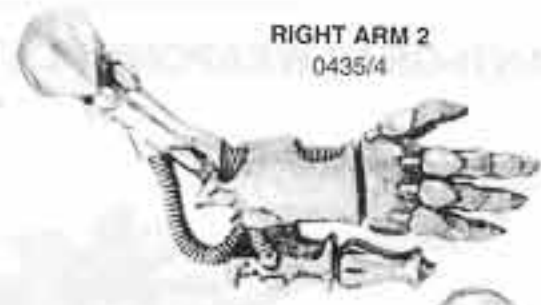

LEFT ARM 2
0435/5