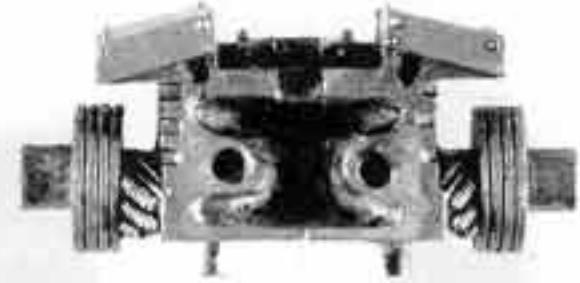

SPACE WOLVES DREADNOUGHT

BJORN THE FELL-HANDED

THE COMPLETE
BJORN THE FELL-HANDED
CONSISTS OF:
1 x SARCOPHAGUS
1 x REAR BODY
1 x LOWER BODY
1 x LEGS
2 x FOOT
1 x POWER PLANT
1 x ASSAULT CANNON
1 x LIGHTNING CLAW ARM
1 x LIGHTNING CLAW
1 x AUTO LAUNCHER
1 x BANNER POLE 2