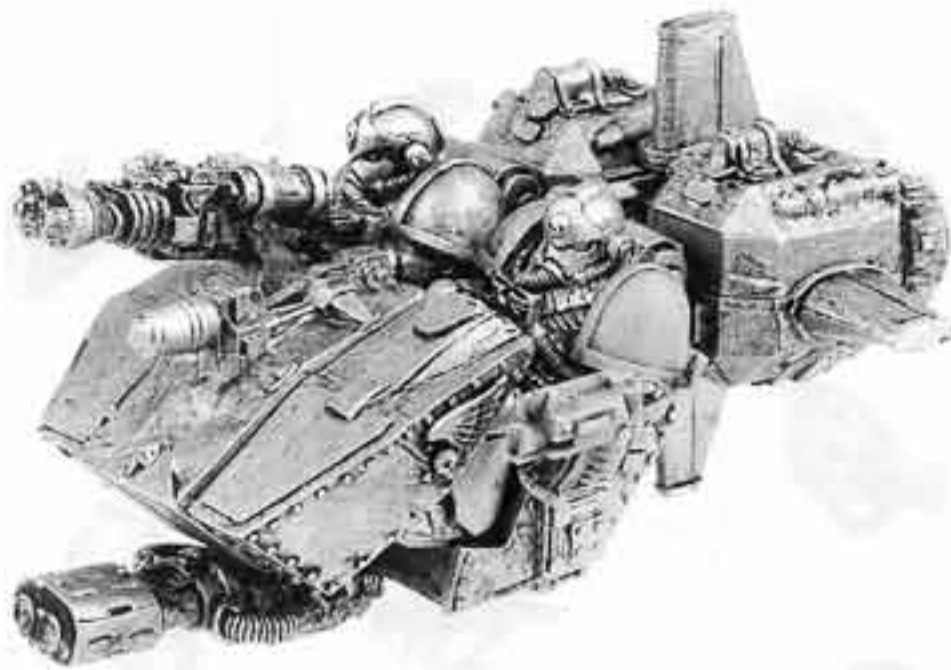

SPACE MARINES®

SPACE MARINE LAND SPEEDER

EXAMPLE OF A COMPLETED SPACE MARINE LAND SPEEDER

- THE COMPLETED
SPACE MARINE LAND SPEEDER
CONSISTS OF**
- 1 x SPACE MARINE PILOT
 - 1 x SPACE MARINE GUNNER
 - 1 x HEAVY FLAMER
 - 1 x MULTIMELTA
 - 1 x LAND SPEEDER CHASSIS
 - 1 x LAND SPEEDER FOOT REST
 - 1 x STABILISER FIN
 - 1 x LEFT FAIRING
 - 1 x RIGHT FAIRING
 - 2 x ENGINE NOZZLES
 - 2 x LAND SPEEDER SEATS
 - 2 x LAND SPEEDER BACK RESTS
 - 1 x PLASTIC CHARACTER ARM SPRUE
 - 1 x ENGINE POD TOP
 - 1 x ENGINE POD BOTTOM
 - 1 x PLASTIC FLYING BASE