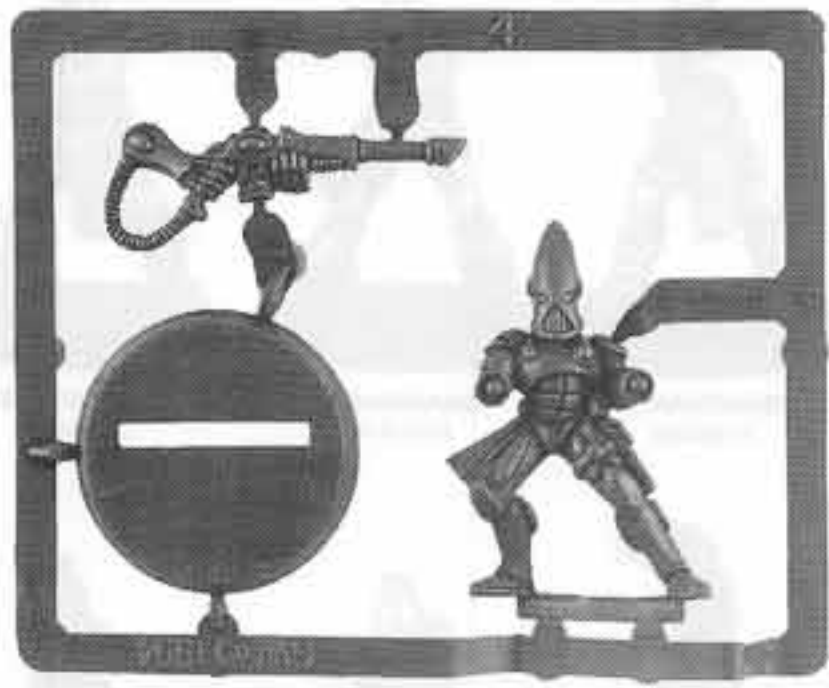

SMALL WHEEL SPRUE
102791

SPACE MARINE BIKE SPRUE (SHOWN AT 80% OF ACTUAL SIZE)
102807

ELDAR[®]

PLASTIC ELDAR GUARDIAN

PLASTIC ELDAR GUARDIAN SPRUE
102782

COMPLETED PLASTIC ELDAR GUARDIAN

Designed by Jes Goodwin