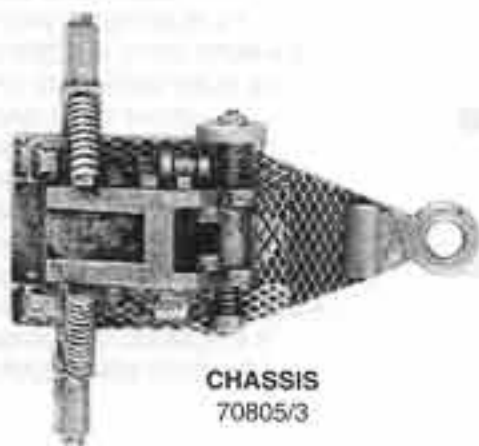

CHASSIS
70805/3