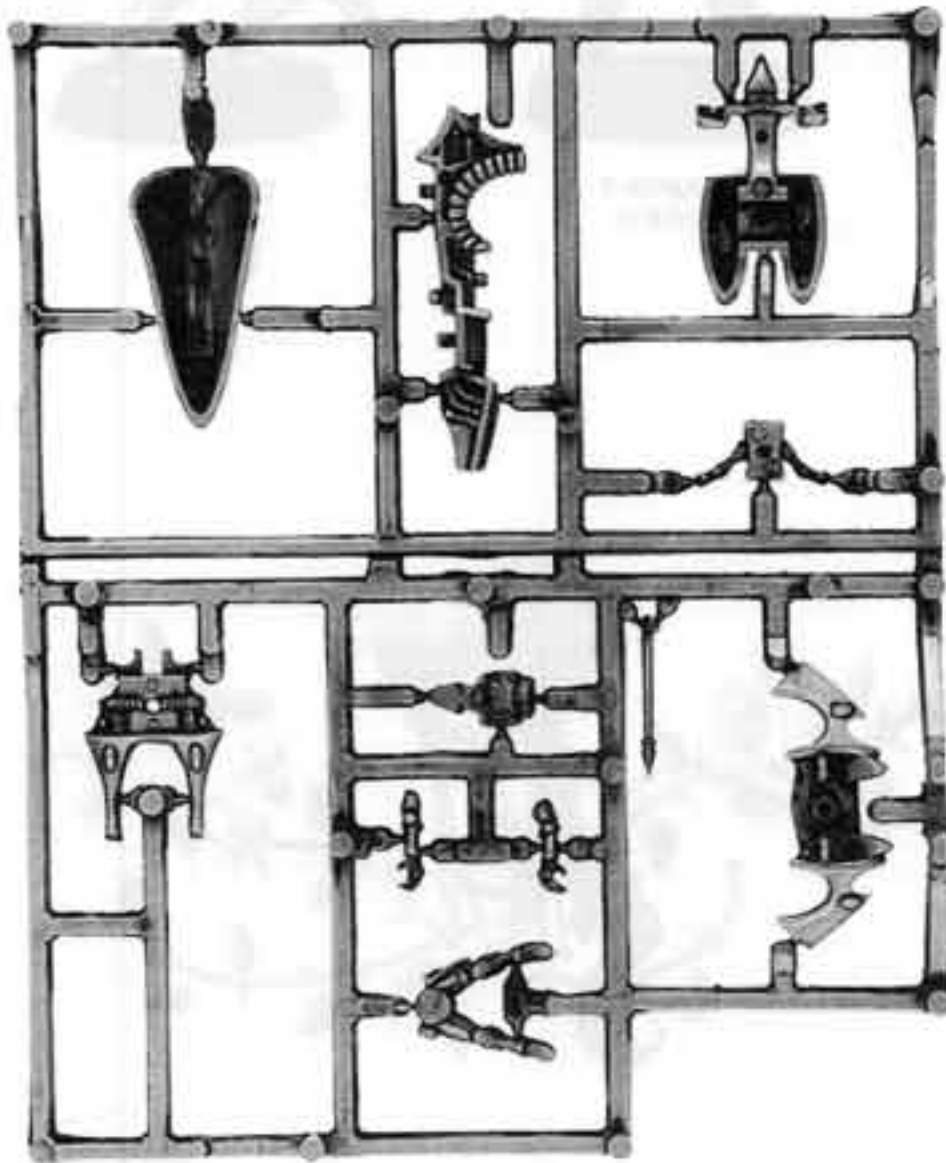

ELDAR JETBIKE SPRUE
102784 (SHOWN AT 50% OF ACTUAL SIZE)

ELDAR JETBIKE

A COMPLETE ELDAR JETBIKE CONSISTS OF:
1 x PLASTIC ELDAR JETBIKE SPRUE
1 x PLASTIC FLYING BASE
1 x PLASTIC ELDAR WEAPON SPRUE