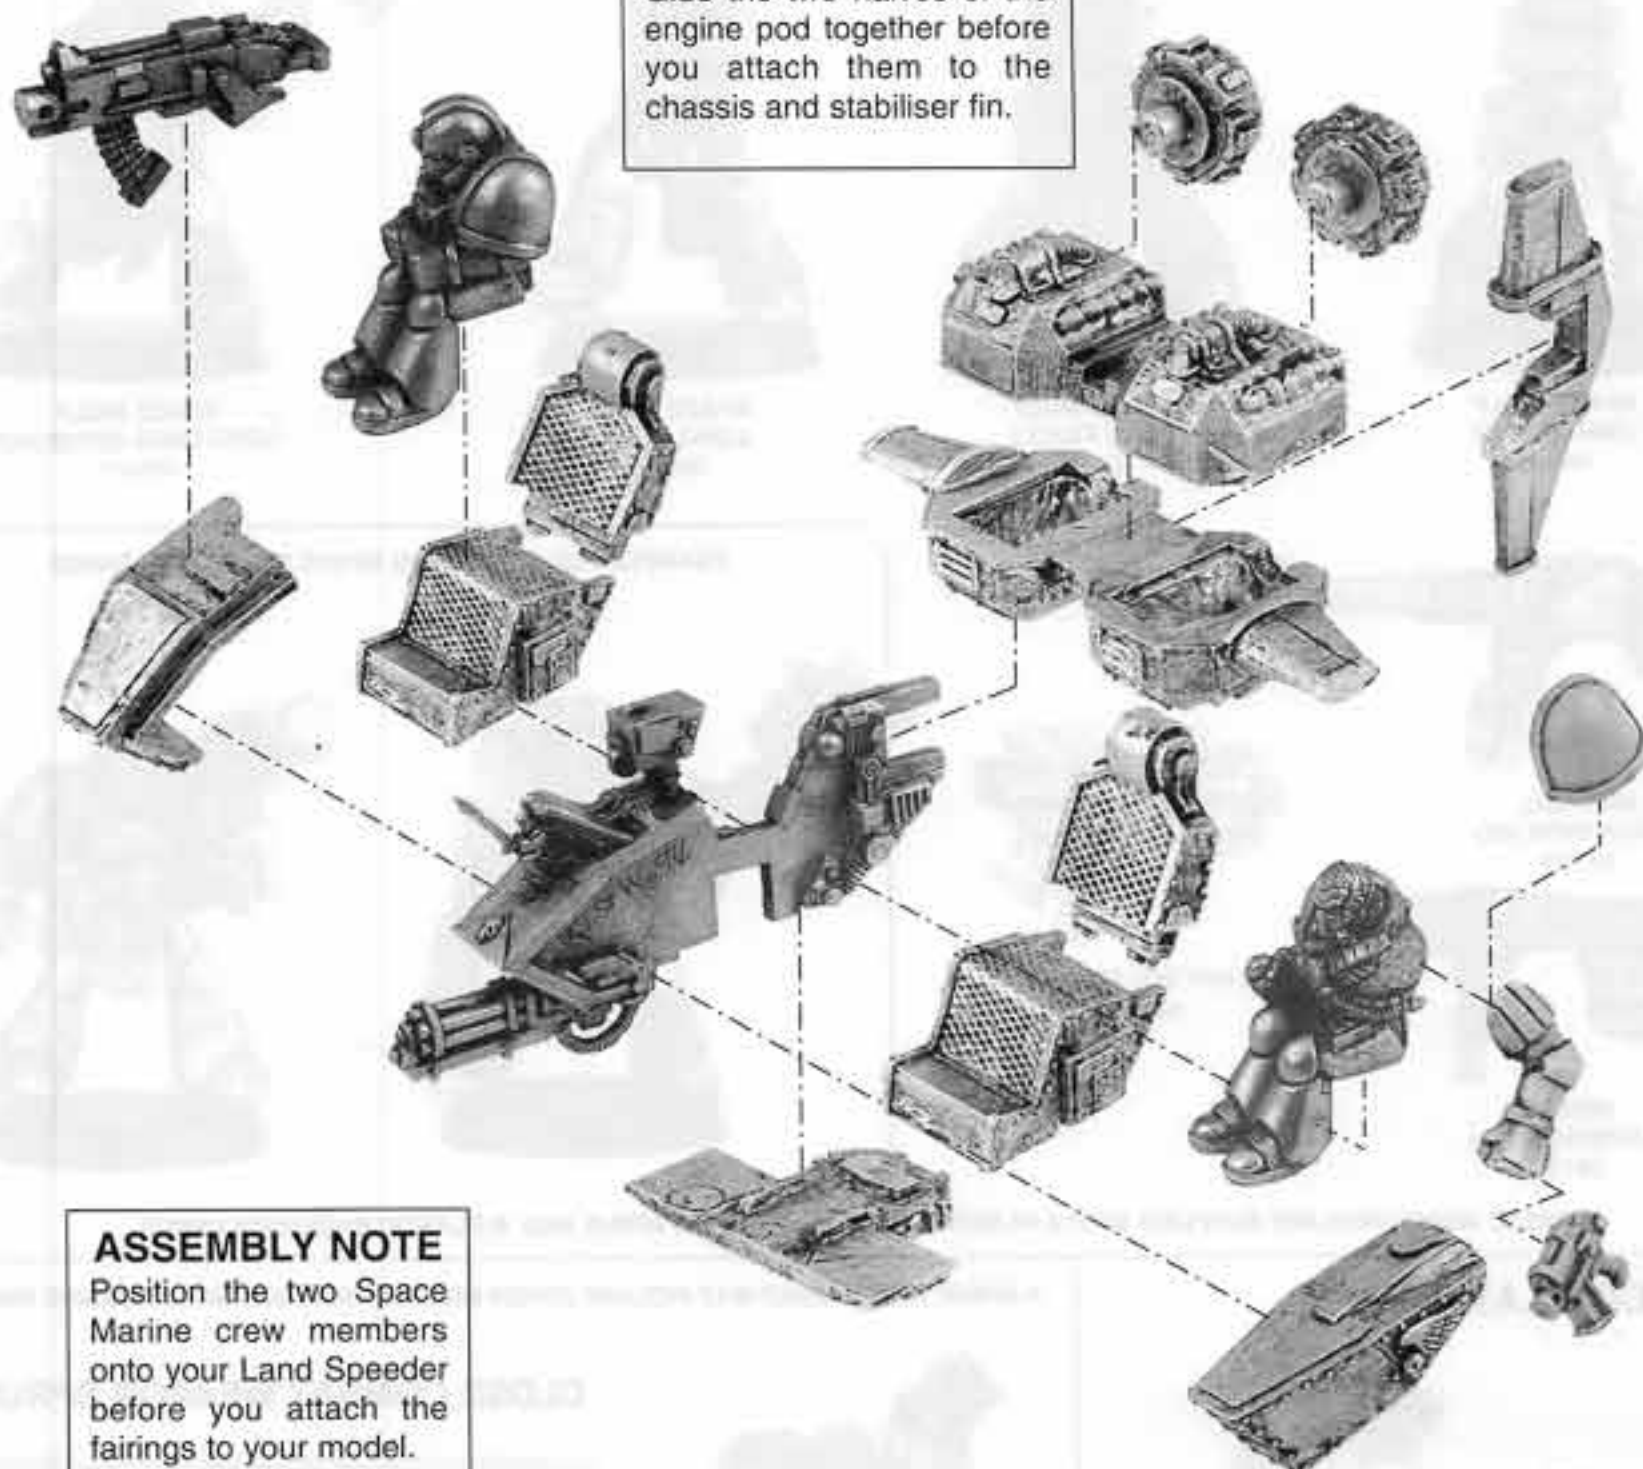

Glue the two halves of the engine pod together before you attach them to the chassis and stabiliser fin.

ASSEMBLY NOTE

Position the two Space Marine crew members onto your Land Speeder before you attach the fairings to your model.