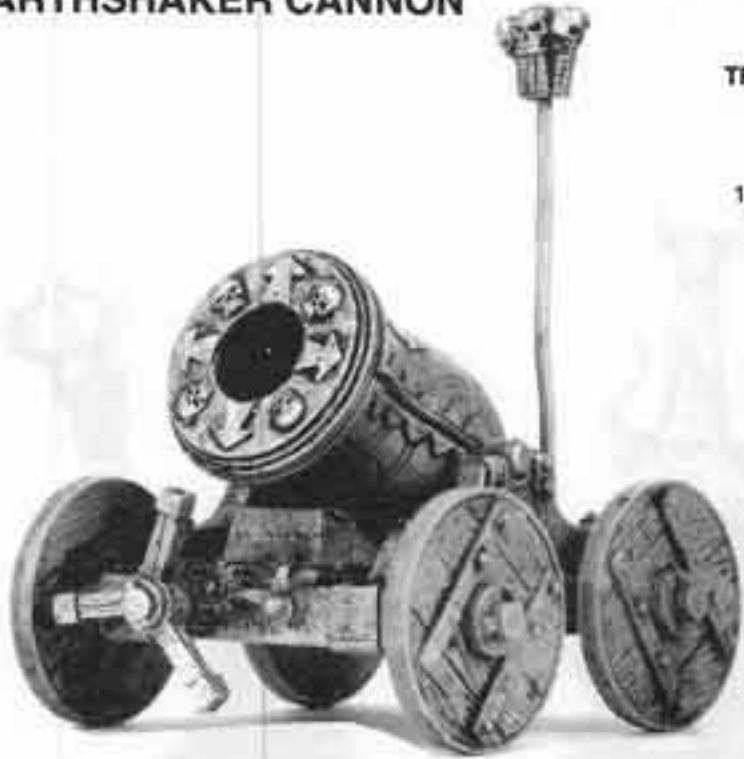

EXAMPLE OF COMPLETED CHAOS DWARF EARTHSHAKER

CHAOS DWARF

EARTHSHAKER CANNON

CHAOS DWARF HEROES

1. **THE COMPLETE EARTHSHAKER CANNON CONSISTS OF:**
2. 3 x CREW
   - 1 x CANNON SHELL
   - 1 x CANNON SHELL PLATFORM
   - 1 x CANNON UPPER
   - 1 x CANNON LOWER
   - 1 x CANNON RIM
   - 1 x BANNER POLE
   - 1 x CANNON CRANK
   - 1 x CANNON BASE
   - 2 x CANNON SUPPORT
   - 4 x PLASTIC SOLID WHEEL