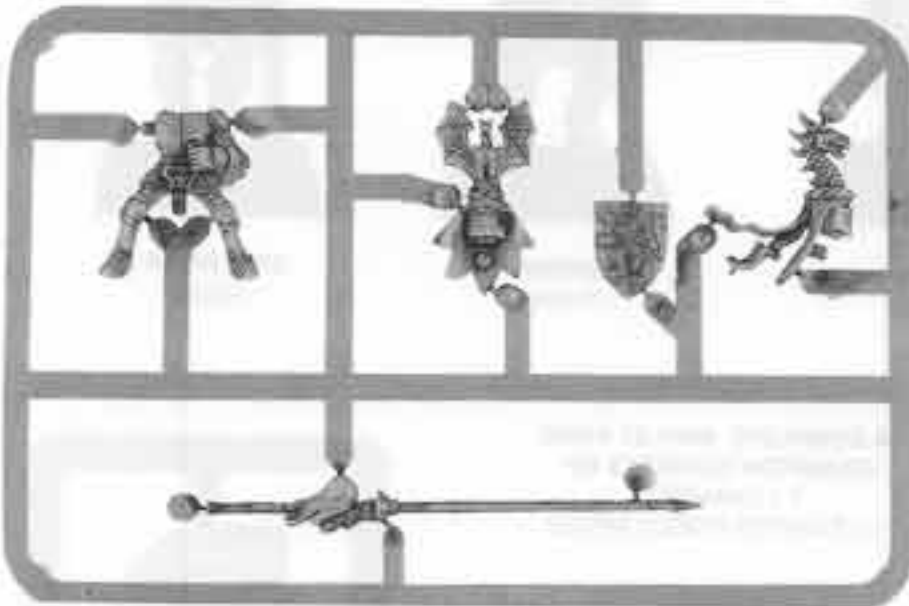

CITADEL
MINIATURES

BRETONNIA

KNIGHTS OF THE REALM

A COMPLETE KNIGHT OF THE REALM CONSISTS OF:
 1 x PLASTIC KNIGHT OF THE REALM SPRUE
 1 x BRETONNIAN HORSE BODY SPRUE
 1 x BRETONNIAN HORSE HEAD SPRUE

EXAMPLES OF COMPLETED PLASTIC KNIGHTS OF THE REALM