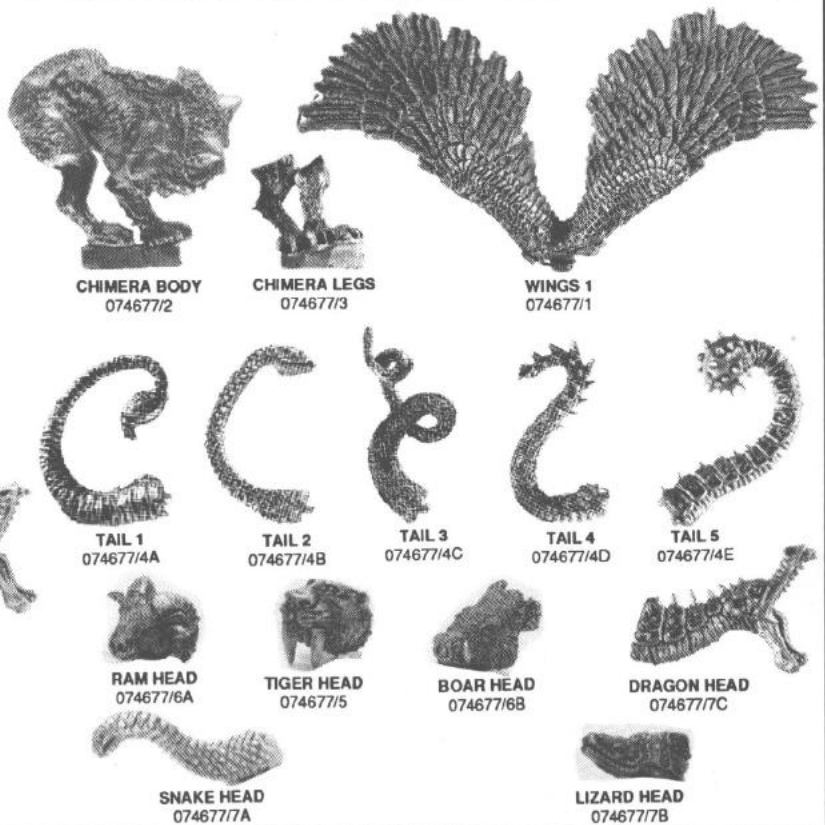

Designed by the Citadel Design Team

CHIMERA BODY
074677/2

CHIMERA LEGS
074677/3

WINGS 1
074677/1

TAIL 1
074677/4A

TAIL 2
074677/4B

TAIL 3
074677/4C

TAIL 4
074677/4D

TAIL 5
074677/4E

RAM HEAD
074677/6A

TIGER HEAD
074677/5

BOAR HEAD
074677/6B

DRAGON HEAD
074677/7C

SNAKE HEAD
074677/7A

LIZARD HEAD
074677/7B