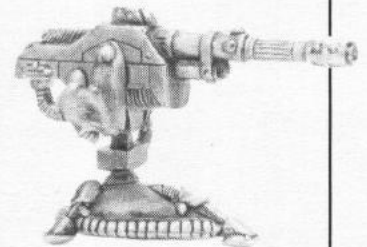

THESE ARE ALL EXAMPLES OF THE COMPLETE ELDAR HEAVY WEAPONS

EACH COMPLETE HEAVY WEAPON CONSISTS OF:
1 x TRIPOD OR 1 x FLOATING WEAPON PLATFORM
1 x WEAPON SHIELD OR 1 x WEAPON MOUNT
1 x HEAVY WEAPON
1 x SPOTTER
1 x GUNNER