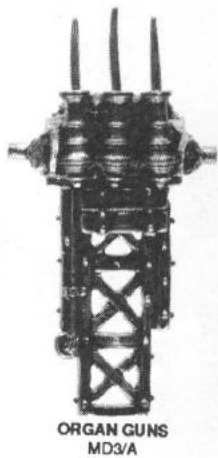

LEAD BELCHER

THE COMPLETE LEAD BELCHER CONSISTS OF:

1 x ORGAN GUNS	1 x SHIELD
4 x WHEEL SCYTHE	1 x HOWITZER
2 x WHEELS	1 x LOADER
2 x ORC CREWMEN	1 x RAMMER
1 x GUNNER	1 x GUTBAG

THE LEAD BELCHER BOX SET CONTAINS:
1 x COMPLETE LEAD BELCHER (INCLUDING CREW)