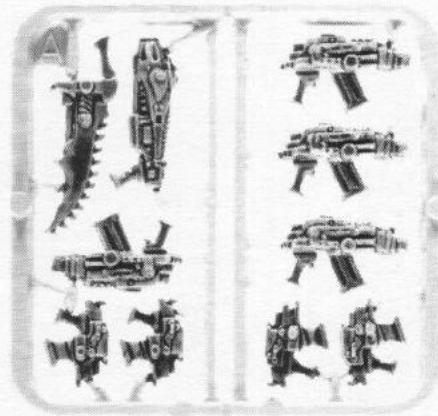

ORK WEAPONS SPRUE
(4 BOLTERS, 4 BOLT PISTOLS,
1 PLASMA PISTOL AND CHAIN SWORD)
102749