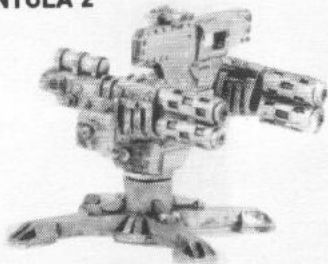

TARANTULA 2

TARANTULA STAND 2
072170/1