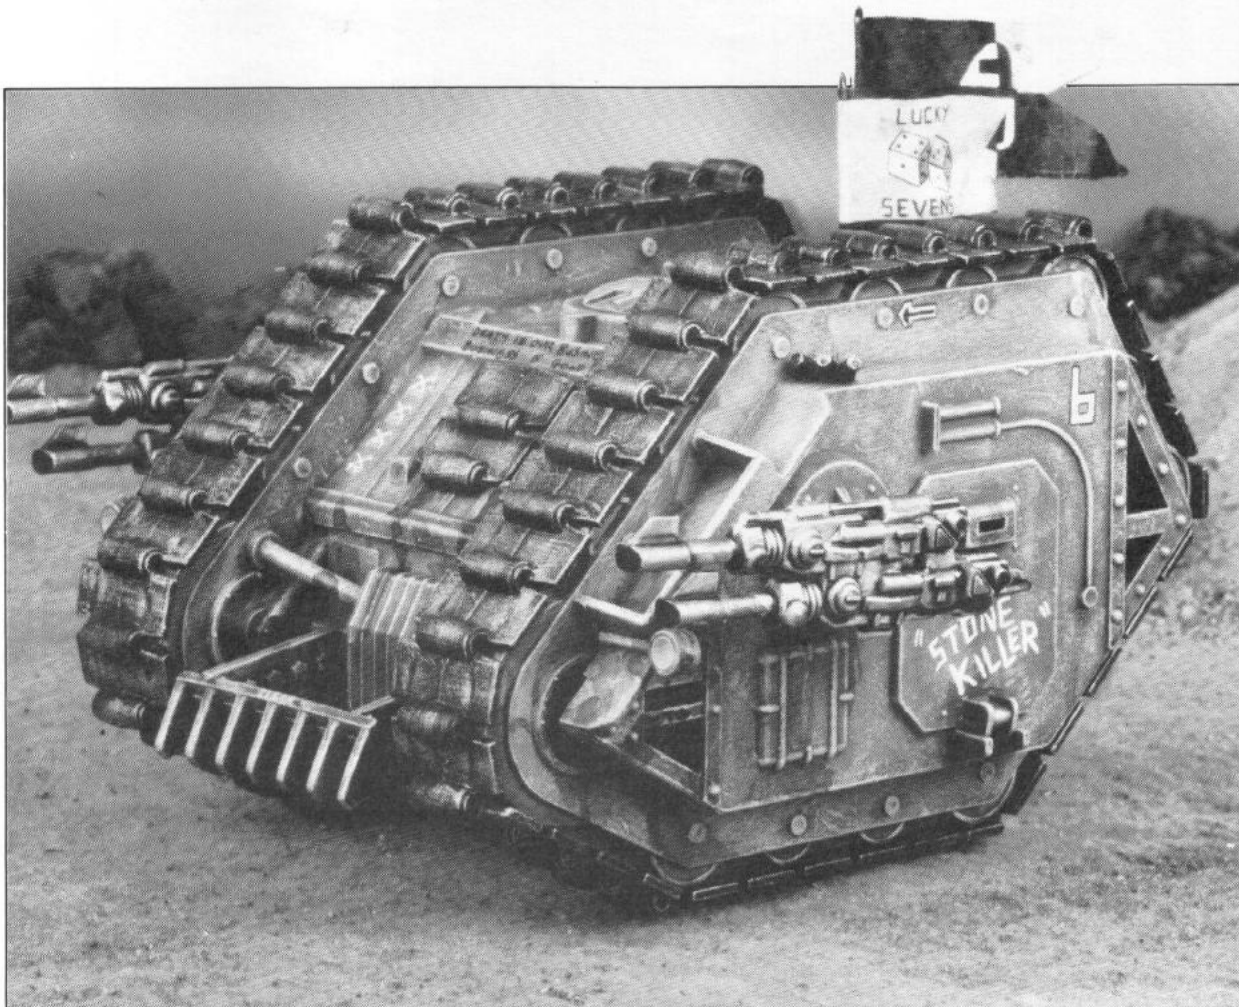

© Copyright Games Workshop Ltd. All rights reserved.

CITADEL
MINIATURES

LAND RAIDER

MODEL REQUIRES ASSEMBLY. BANNERS NOT INCLUDED

Bring the formidable firepower of the Imperial Main Battle Tank to your table top. With Citadel's plastic Land Raider kit you can assemble a highly detailed 41st Millennium tank, complete with two heavy bolters, dual mounted las-cannons and Imperial insignia decals. This model requires assembly. We recommend that you use Citadel polystyrene cement (see page 156).