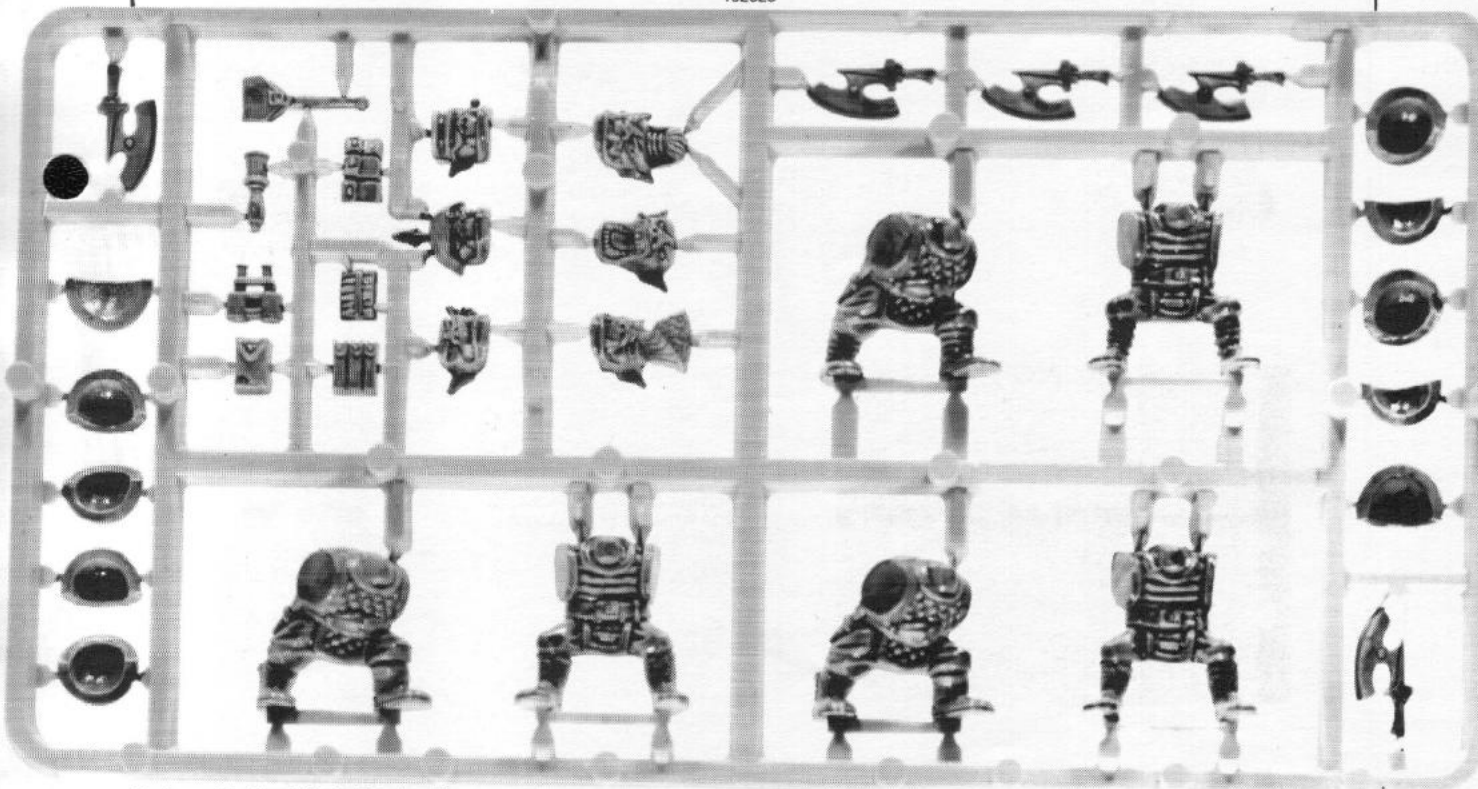

ORK BODY SPRUE
102529

Designed by the Citadel Design Team