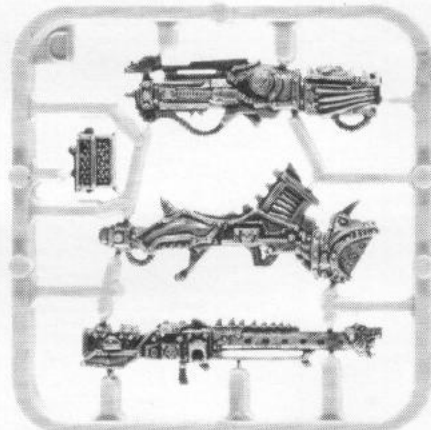

CITADEL
MINIATURES

PLASTICS

LIBRARIAN AND HYBRID SPRUE
(1 LIBRARIAN AND 2 HYBRIDS)
102407

GENESTEALER ARMS SPRUE
102776

CHAOS HEAVY WEAPONS SPRUE
(1 CONVERSION BEAMER, 1 MISSILE
LAUNCHER AND 1 AUTO CANNON)
102517