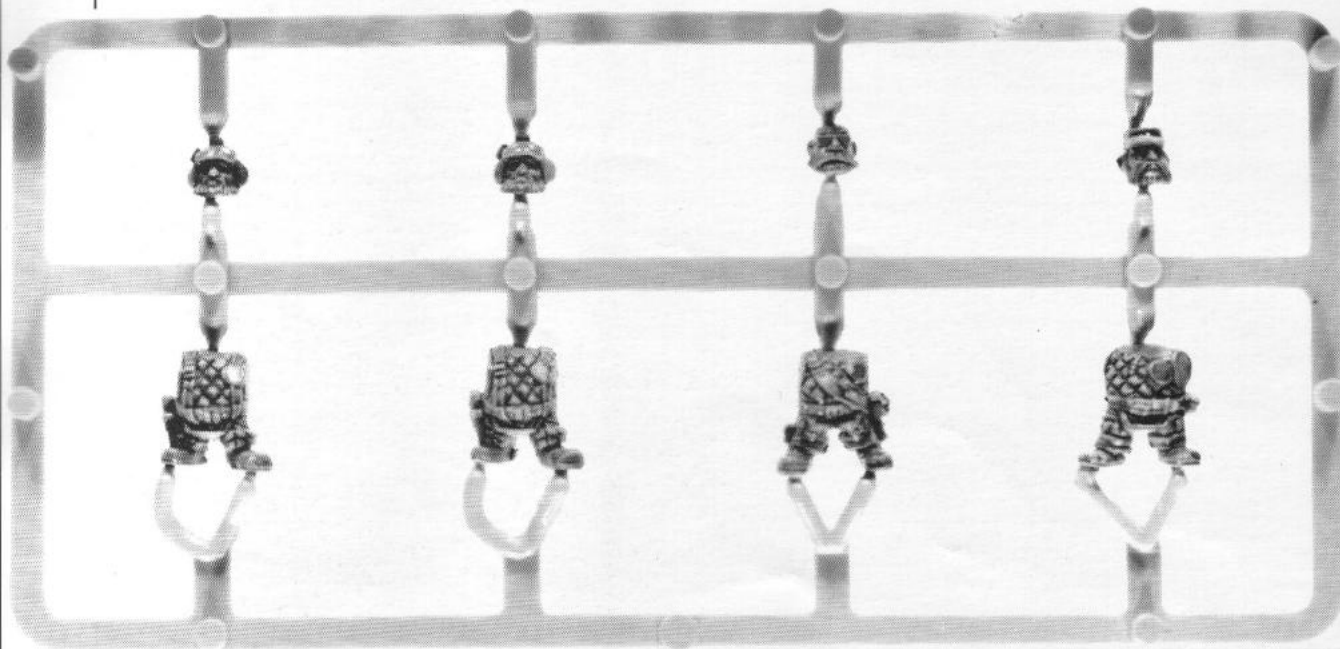

LAS GUNS AND HEAVY BOLTER SPRUE
131329

SQUAT HEAD AND BODY SPRUE
131304

SQUAT ARM SPRUE
1321317

Miniatures supplied unpainted. **WARNING:** This product contains lead which may be harmful if chewed or swallowed. Citadel Miniatures are not recommended for children under 14 years of age.
© Copyright Games Workshop Ltd. All rights reserved.

Designed by Alan and Michael Perry