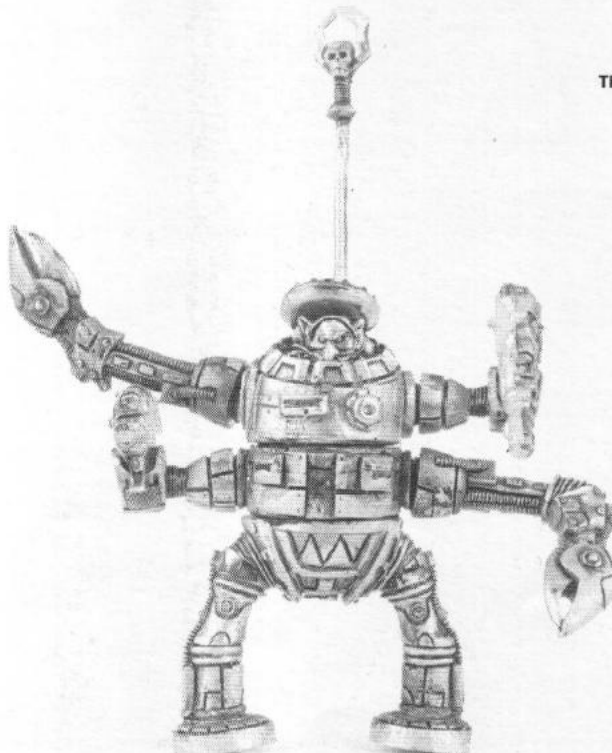

THE COMPLETE ORK DREADNOUGHT CONSISTS OF:

- 1 x UPPER TORSO SECTION
- 1 x MIDDLE TORSO SECTION
- 1 x LOWER TORSO SECTION
- 2 x POWER CLAW ARMS
- 1 x GRETCHIN PILOT
- 1 x BANNER POLE
- 2 x WEAPON MOUNTS
- 2 x WEAPONS
- 2 x LEGS
- 1 x HATCH

PLEASE STATE WHICH LEGS, WEAPONS
AND POWER CLAW ARMS WHEN YOU ORDER.

EXAMPLE OF THE COMPLETED ORK DREADNOUGHT

Miniatures supplied unpainted. WARNING. This product contains lead which may be harmful if chewed or swallowed. Citadel Miniatures are not recommended for children under 14 years of age. © Copyright Games Workshop Ltd. All rights reserved.

CITADEL
MINIATURES

Designed by Kev Adams