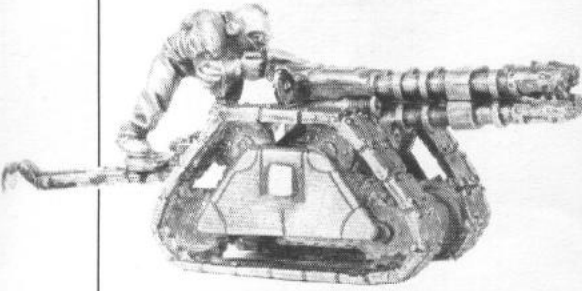

IMPERIAL ASSAULT WEAPONS

RAPIER 1

THIS COMPLETE RAPIER MODEL CONSISTS OF:
 2 x TRACK 1 1 x GUNNER 1
 1 x GUNNER 2 1 x RAPIER WEAPON 1
 1 x RAPIER WEAPON 2 1 x RAPIER CHASSIS 1
 1 x TOW HOOK

RAPIER WEAPON 1
072045/17