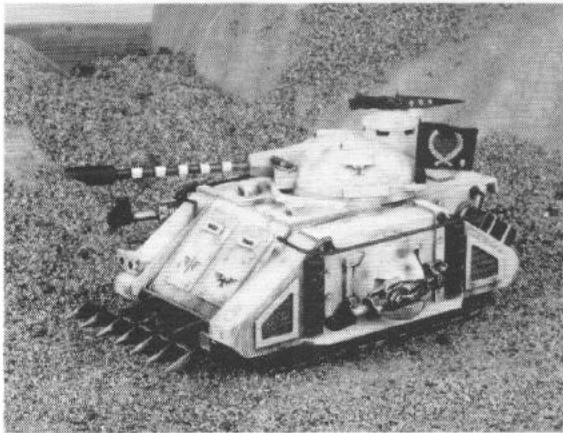

The Predator is the Imperium's assault tank, combining highly effective firepower with mobility. Designed around the standard Rhino APC chassis, the Predator is armed with a pair of las-cannons and a turret-mounted auto-cannon. It is widely used by both the Space Marines and the Imperial Guard as an assault vehicle, breaking through enemy lines at the head of the advancing troops or moving rapidly across the battlefield using its heavy firepower to stop the enemy dead.