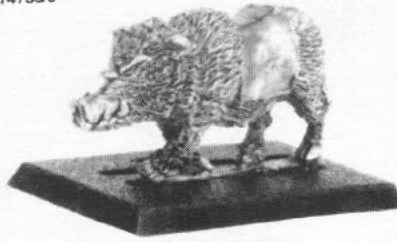

BOAR 10
074736/8