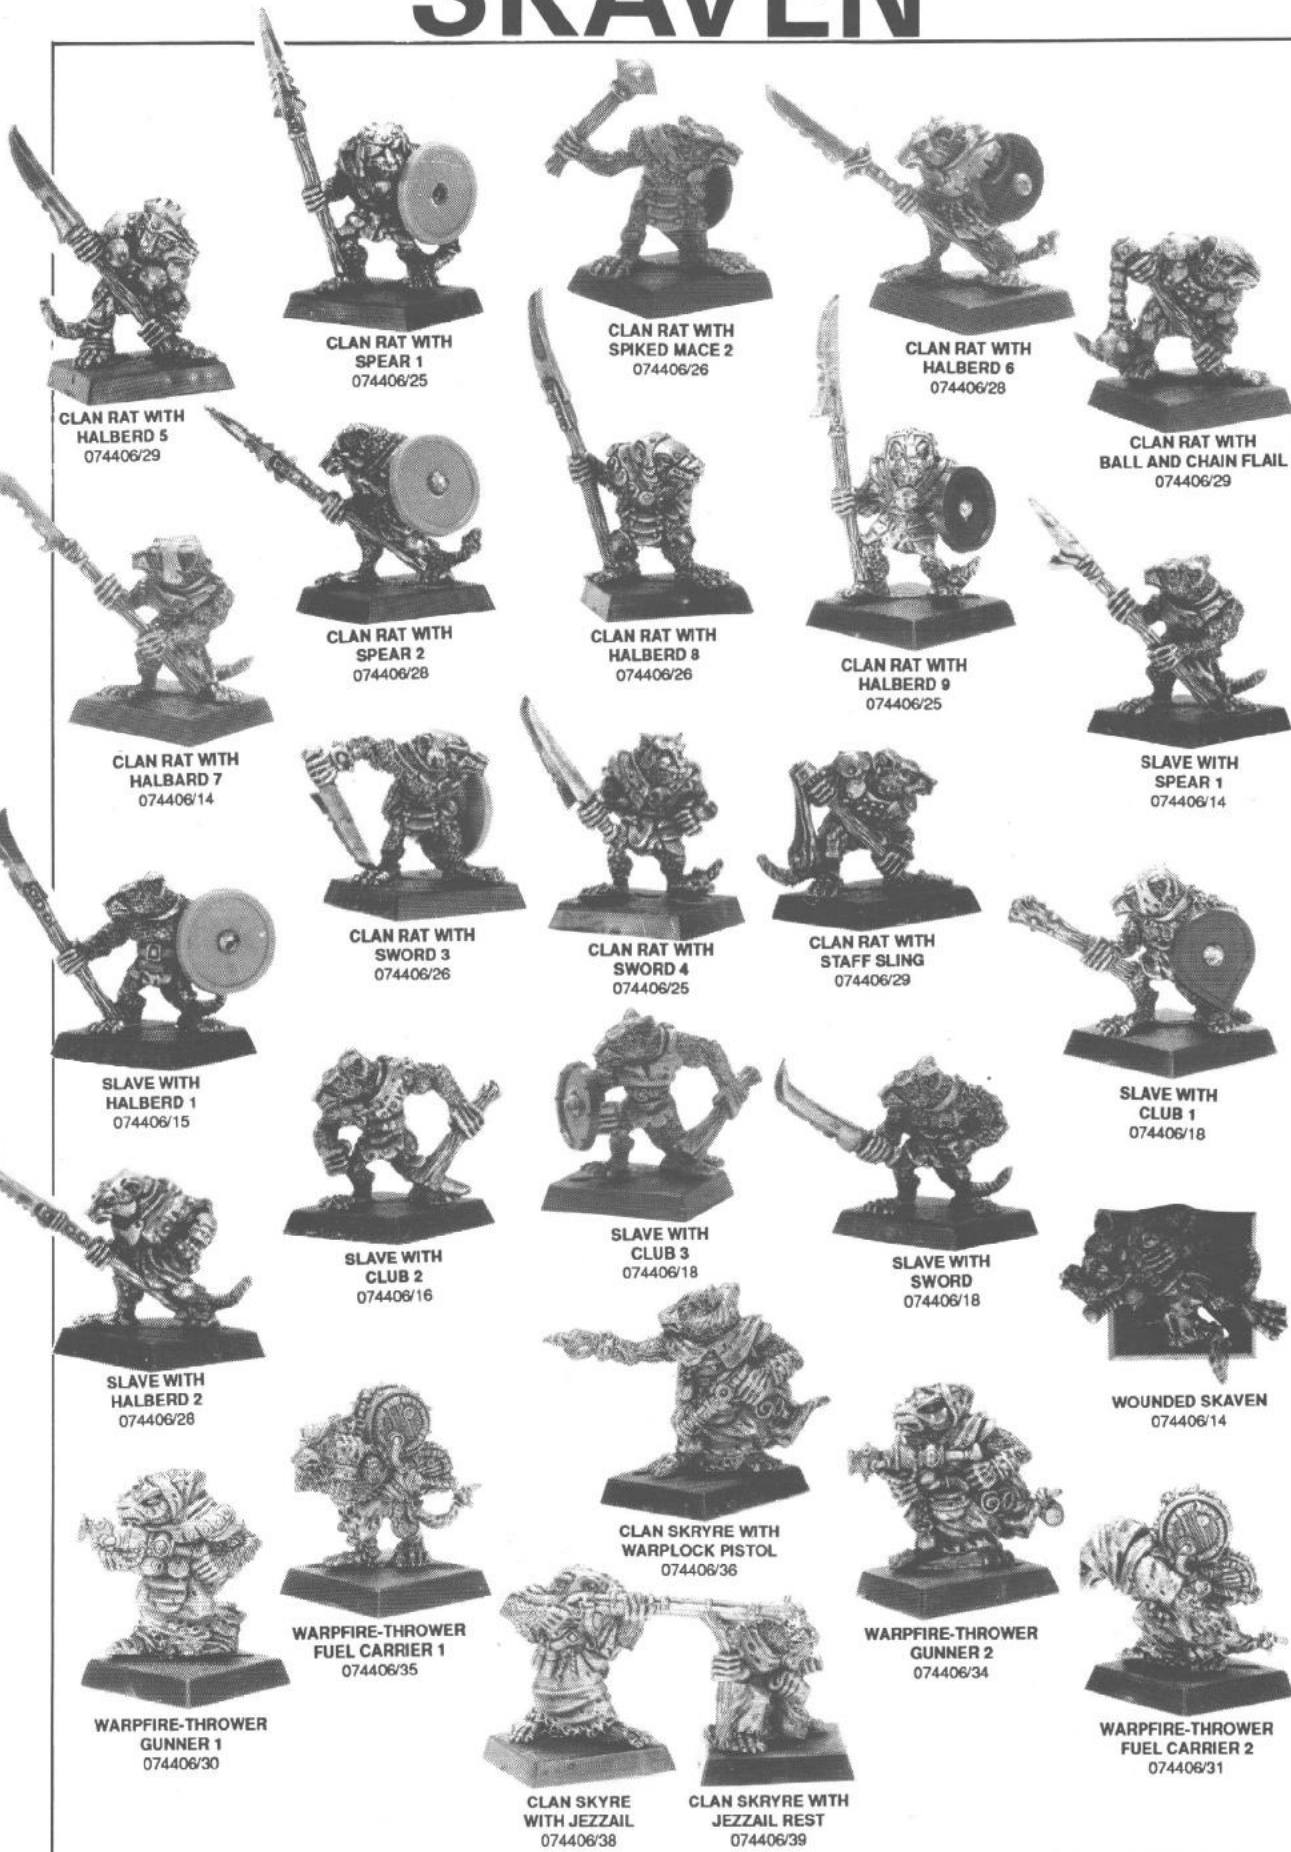

SKAVEN

CLAN RAT WITH HALBERD 5
074406/29

CLAN RAT WITH SPEAR 1
074406/25

CLAN RAT WITH SPIKED MACE 2
074406/26

CLAN RAT WITH HALBERD 6
074406/28

CLAN RAT WITH BALL AND CHAIN FLAIL
074406/29

CLAN RAT WITH SPEAR 2
074406/28

CLAN RAT WITH HALBERD 8
074406/26

CLAN RAT WITH HALBERD 9
074406/25

CLAN RAT WITH HALBERD 7
074406/14

CLAN RAT WITH SWORD 3
074406/26

CLAN RAT WITH SWORD 4
074406/25

CLAN RAT WITH STAFF SLING
074406/29

SLAVE WITH SPEAR 1
074406/14

SLAVE WITH HALBERD 1
074406/15

SLAVE WITH CLUB 2
074406/16

SLAVE WITH CLUB 3
074406/18

SLAVE WITH SWORD
074406/18

SLAVE WITH CLUB 1
074406/18

SLAVE WITH HALBERD 2
074406/28

WARPFIRE-THROWER FUEL CARRIER 1
074406/35

CLAN SKRYRE WITH WARPLOCK PISTOL
074406/36

WARPFIRE-THROWER GUNNER 2
074406/34

WOUNDED SKAVEN
074406/14

WARPFIRE-THROWER GUNNER 1
074406/30

CLAN SKRYRE WITH JEZZAIL
074406/38

CLAN SKRYRE WITH JEZZAIL REST
074406/39

WARPFIRE-THROWER FUEL CARRIER 2
074406/31

Minatures supplied unpainted. **WARNING:** This product contains lead which may be harmful if chewed or swallowed. Citadel Miniatures are not recommended for children under 14 years of age. © Copyright Games Workshop Ltd. All rights reserved.

CITADEL MINIATURES

THESE MODELS ARE SUPPLIED WITH A GOBLIN SHIELDS SPRUE AS STANDARD

Designed by Jes Goodwin