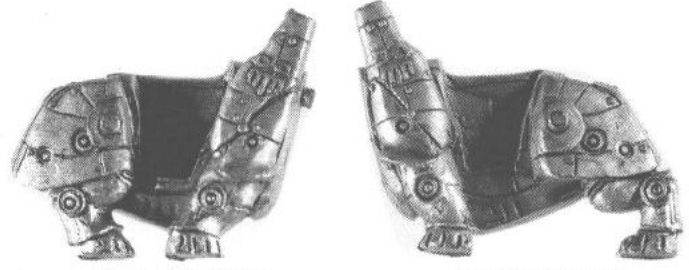

BOW AND QUIVER 073253/14
LANCE 073253/13
SWORD AND SCABBARD 073253/15

RIGHT JUGGERNAUT SIDE 073253/12
LEFT JUGGERNAUT SIDE 073253/11