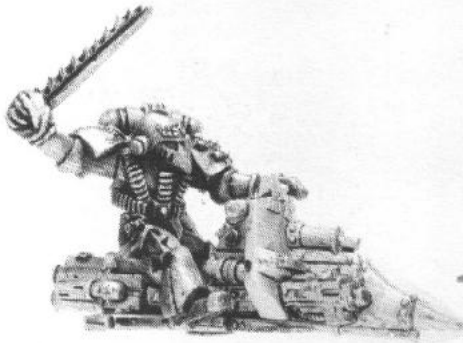

CITADEL
MINIATURES

MARINES ON BIKES

THE COMPLETE JET BIKE WITH SPACE MARINE RIDER CONSISTS OF:
 1 x JET BIKE FAIRING
 1 x STABILIZER FIN
 1 x RIDERS BODY

1 x JET ENGINE
 1 x RIDERS LEGS

PLEASE STATE WHICH RIDERS BODY AND LEGS YOU REQUIRE WHEN ORDERING