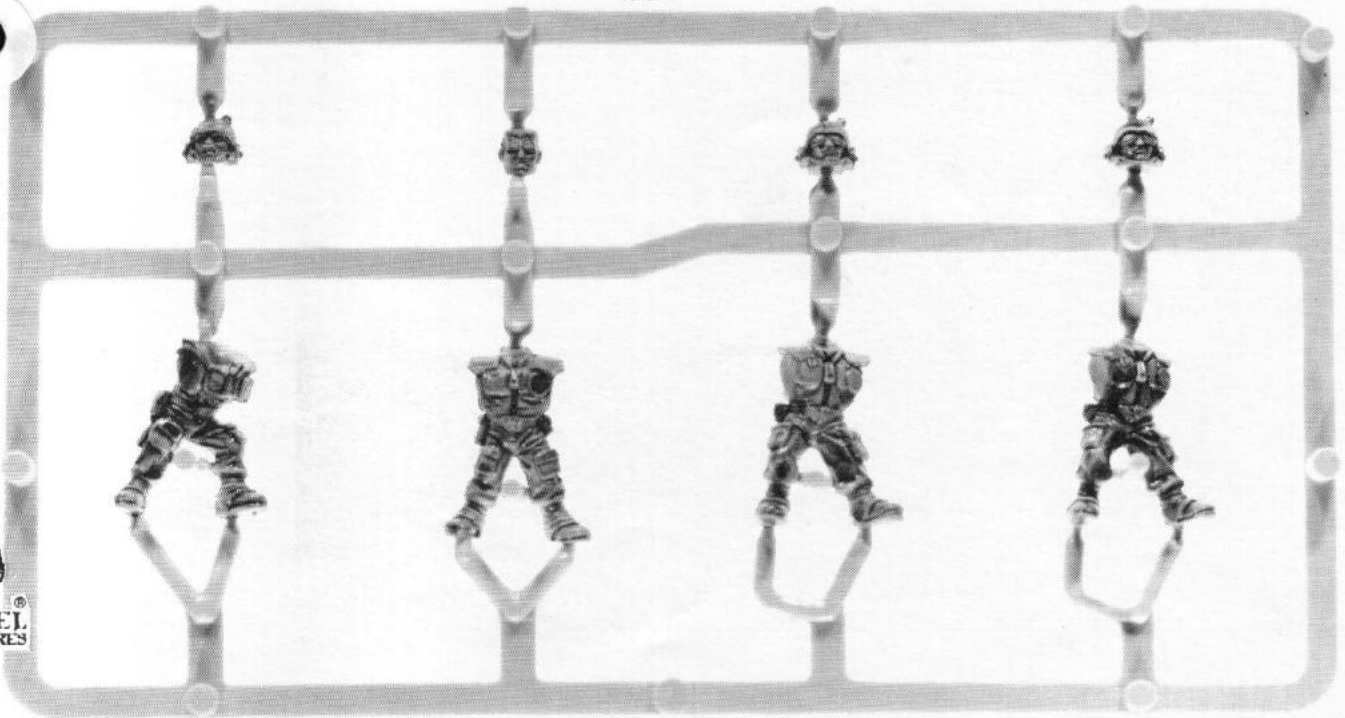

IMPERIAL GUARD HEAD AND BODY SPRUE
131245