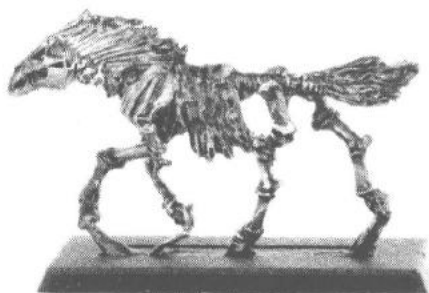

SKELETON WAR MACHINES

SKELETAL HORSE 1
MD8/M