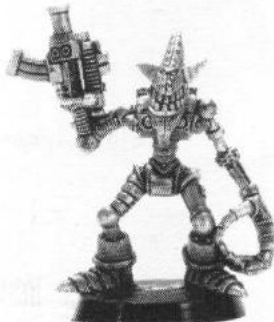

FIELD GENERATOR
070696/2

RUNTBOT

BODY
070671/1

THE COMPLETE RUNTBOT MODEL CONSISTS OF:
1 x BODY
2 x BOMB LOBBERS

BOMB LOBBER
070671/2

THIS IS THE ASSEMBLED MODEL

ROBOTZ

"ELDAR" TINBOY
070671/5