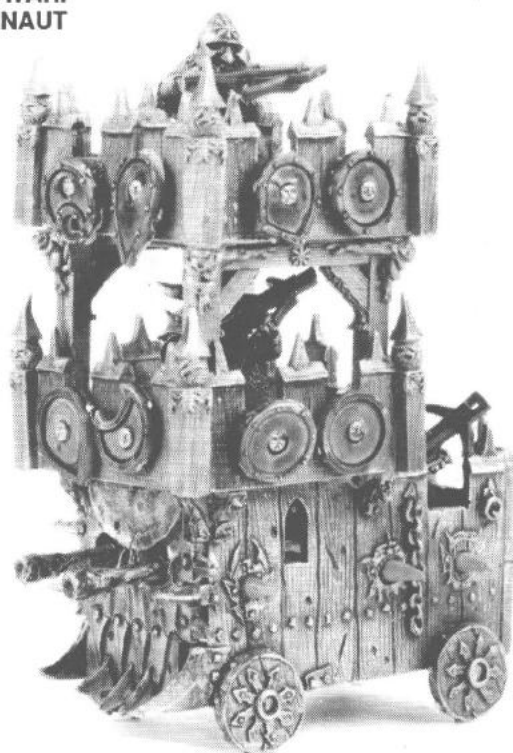

CHAOS DWARF WAR MACHINES

CHAOS DWARF JUGGERNAUT