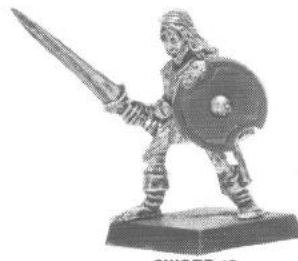

SWORD 10
074213/15