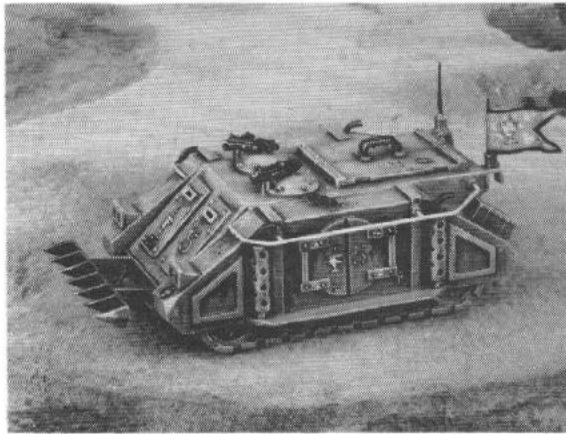

RHINO & PREDATOR

The Imperial warrior is part of the most potent fighting force of the 41st Millennium. That force must be ready to move at a moment's notice, to meet and defeat the enemies of Mankind throughout the galaxy. Their battlefield transport is the Rhino Armoured Personnel Carrier, a vehicle tough enough to take a full squad to the heart of the fighting whilst packing the considerable punch of twin Bolt Guns.