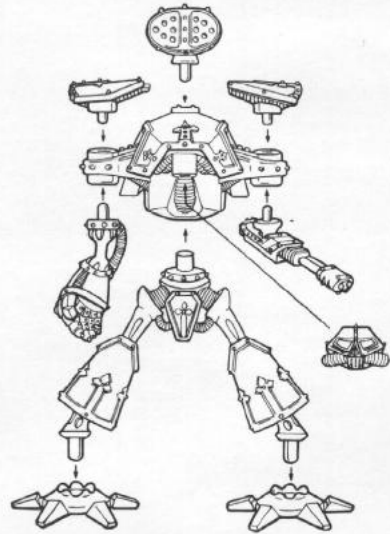

REAYER TITANS

EACH COMPLETE REAYER TITAN CONSISTS OF:
1 x CARAPACE   1 x LEGS
1 x HEAD   2 x FEET
2 x SHOULDER GUARDS   3 x WEAPONS
1 x DEVOTION SEALS
YOU MAY CHOOSE TO HAVE A BANNER
POLE INSTEAD OF ONE OF THE WEAPONS
PLEASE STATE WHICH ITEMS YOU
REQUIRE WHEN ORDERING