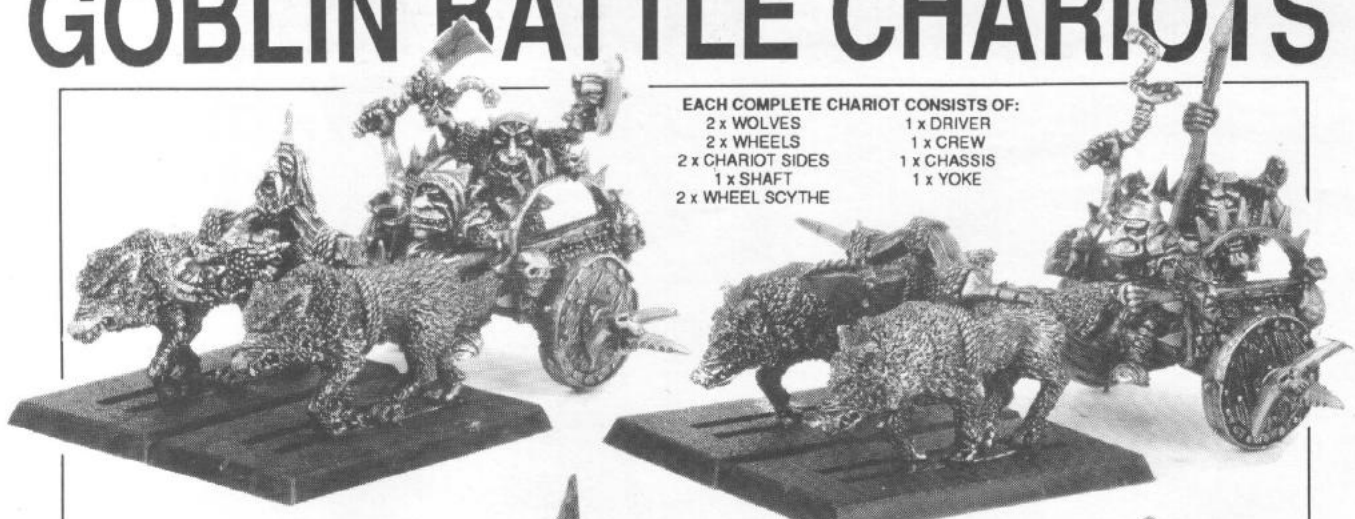

GOBLIN BATTLE CHARIOTS

EACH COMPLETE CHARIOT CONSISTS OF:
2 x WOLVES
2 x WHEELS
2 x CHARIOT SIDES
1 x SHAFT
2 x WHEEL SCYTHE
1 x DRIVER
1 x CREW
1 x CHASSIS
1 x YOKE

KLEAVER
MD6/G