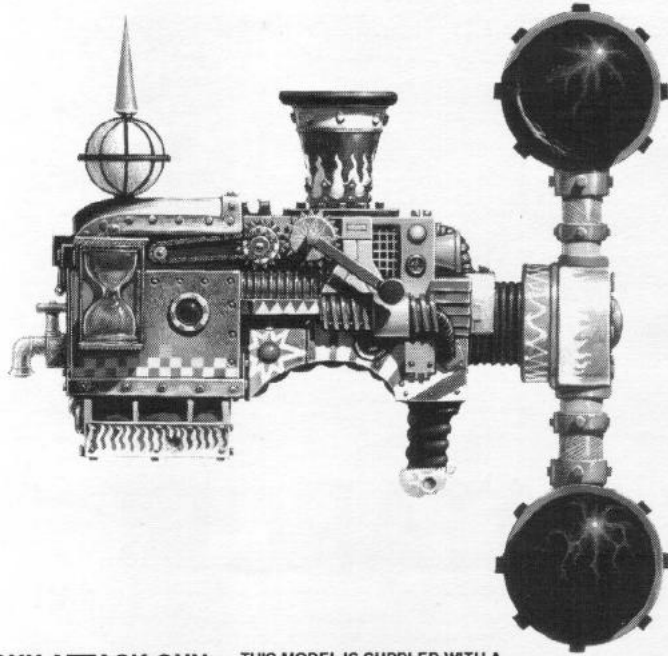

ORK INVENTIONS

AN EXAMPLE OF THE COMPLETED SHOKK ATTACK GUN