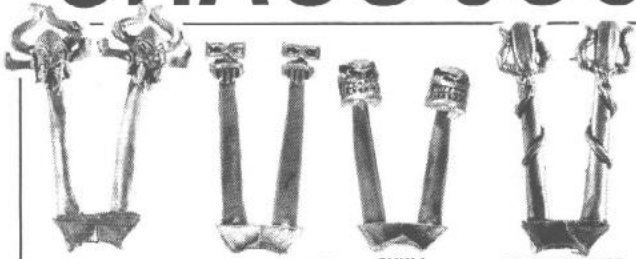

EACH COMPLETE FLESH HOUND
CONSISTS OF:
1 x HINDQUARTERS
1 x FOREQUARTERS
1 x HEAD
PLEASE STATE WHICH ITEMS YOU
REQUIRE WHEN ORDERING

CHAOS JUGGERNAUTS

BLOODTHIRSTER BANNER POLES 073253/21
KHORNE SYMBOL BANNER POLES 073253/28
SKULL BANNER POLES 073253/17
BLOODLETTER BANNER POLES 073253/24