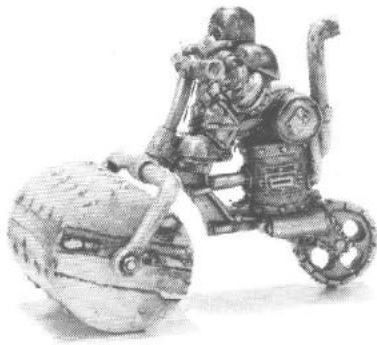

DWARF DEATH ROLLER

THE COMPLETE DWARF DEATH ROLLER CONSISTS OF:
1 x ROLLER HALF 1   1 x ROLLER HALF 2
1 x ENGINE
1 x DRIVER
1 x FRAME