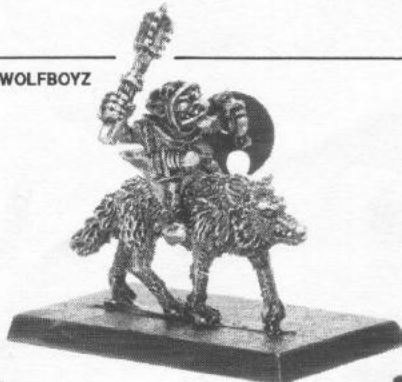

WOLF 4
074787/10

THESE ARE EXAMPLES OF COMPLETE GOBBO WULFBOYZ

Designed by Kev Adams with the Citadel Design Team

THESE MODELS ARE SUPPLIED WITH A GOBLIN SHIELDS SPRUE AS STANDARD

Miniatures supplied unpainted. **WARNING.** This product contains lead which may be harmful if chewed or swallowed. Citadel Miniatures are not recommended for children under 14 years of age. © Copyright Games Workshop Ltd. All rights reserved.