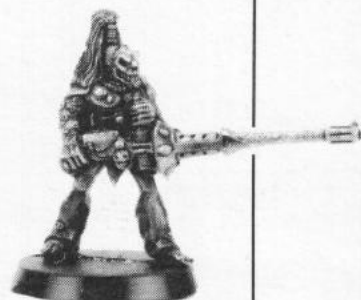

DEATH JESTER 1
RTB6/9