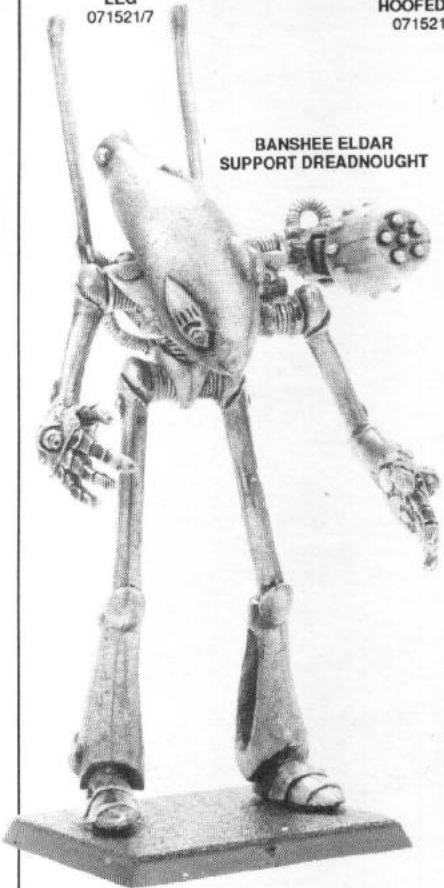

RIGHT CLOVEN HOOFED LEG
071521/13

TORSO
071521/1

LEFT DREADNOUGHT LEG
071521/8

LEFT CLOVEN HOOFED LEG
071521/14

BANSHEE ELДАР SUPPORT DREADNOUGHT

EACH ELДАР DREADNOUGHT CONSISTS OF:
 1 x TORSO
 1 x EXHAUST
 1 x LEFT ARM
 1 x LEFT LEG
 1 x DUEL MOUNT
 1 x CANOPY
 1 x RIGHT ARM
 1 x RIGHT LEG
 1 x WEAPON MOUNT
 1 x HEAVY WEAPON
PLEASE STATE WHICH ITEMS YOU REQUIRE