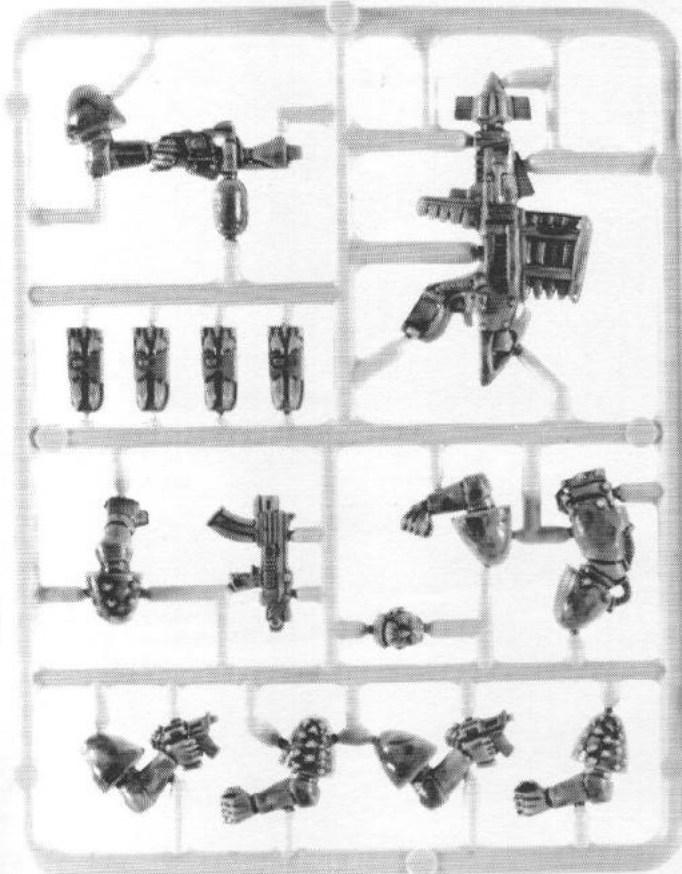

IMPERIAL SPACE MARINES

Miniatures supplied unpainted. WARNING. This product contains lead which may be harmful if chewed or swallowed. Citadel Miniatures are not recommended for children under 14 years of age. © Copyright Games Workshop Ltd. All rights reserved.

SPACE MARINE HEAVY WEAPONS SPRUE
RTB01/C