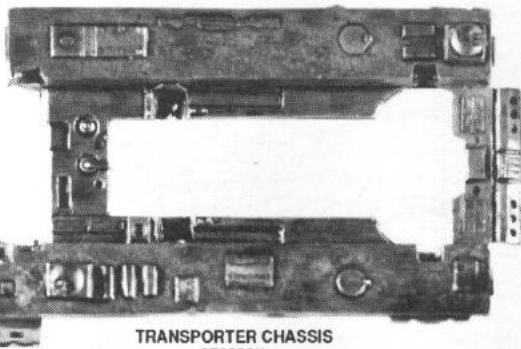

TRANSPORTER CHASSIS
076080/1