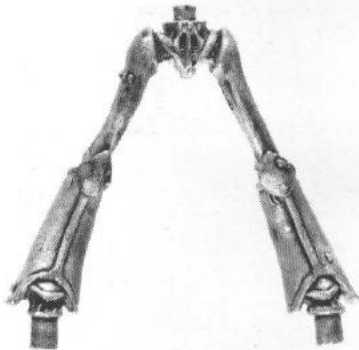

LEGS
076404/1