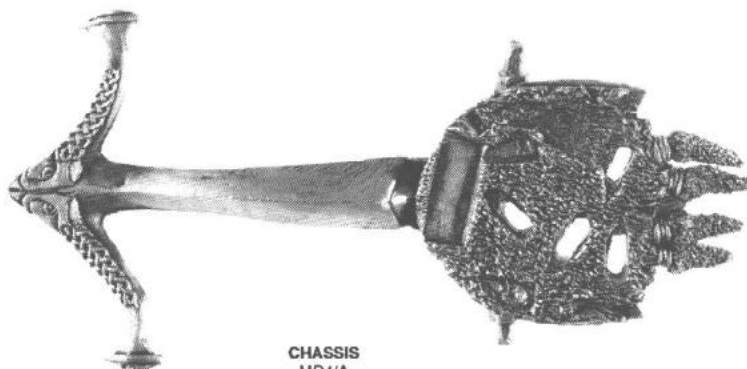

CHASSIS
MD4/A

Minatures supplied unpainted. WARNING. This product contains lead which may be harmful if chewed or swallowed. Citadel Miniatures are not recommended for children under 14 years of age. © Copyright Games Workshop Ltd. All rights reserved.

CITADEL
MINIATURES

Designed by Jes Goodwin with the Citadel Design Team