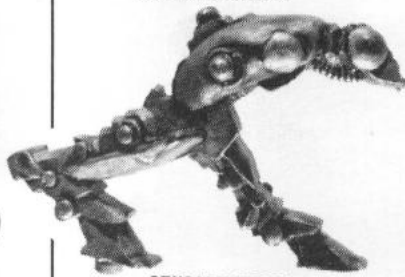

CRUSADER BODY
070184/34

ALL THE ARMS AND BACK MOUNTED WEAPONS
OF THESE MODELS ARE INTERCHANGEABLE