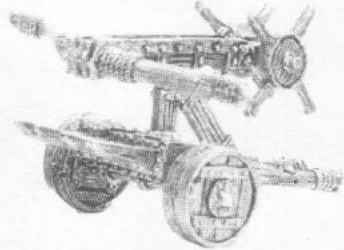

CITADEL MINIATURES

Designed by Kev Adams

THESE MODELS ARE SUPPLIED WITH AN ORC SHIELDS SPRUE AS STANDARD

ORC WAR MACHINES

SPEAR CHUKKA

COMMANDER WITH SWORD
074751/13

THE COMPLETE SPEAR CHUKKA

SPEAR LOADER
074751/12