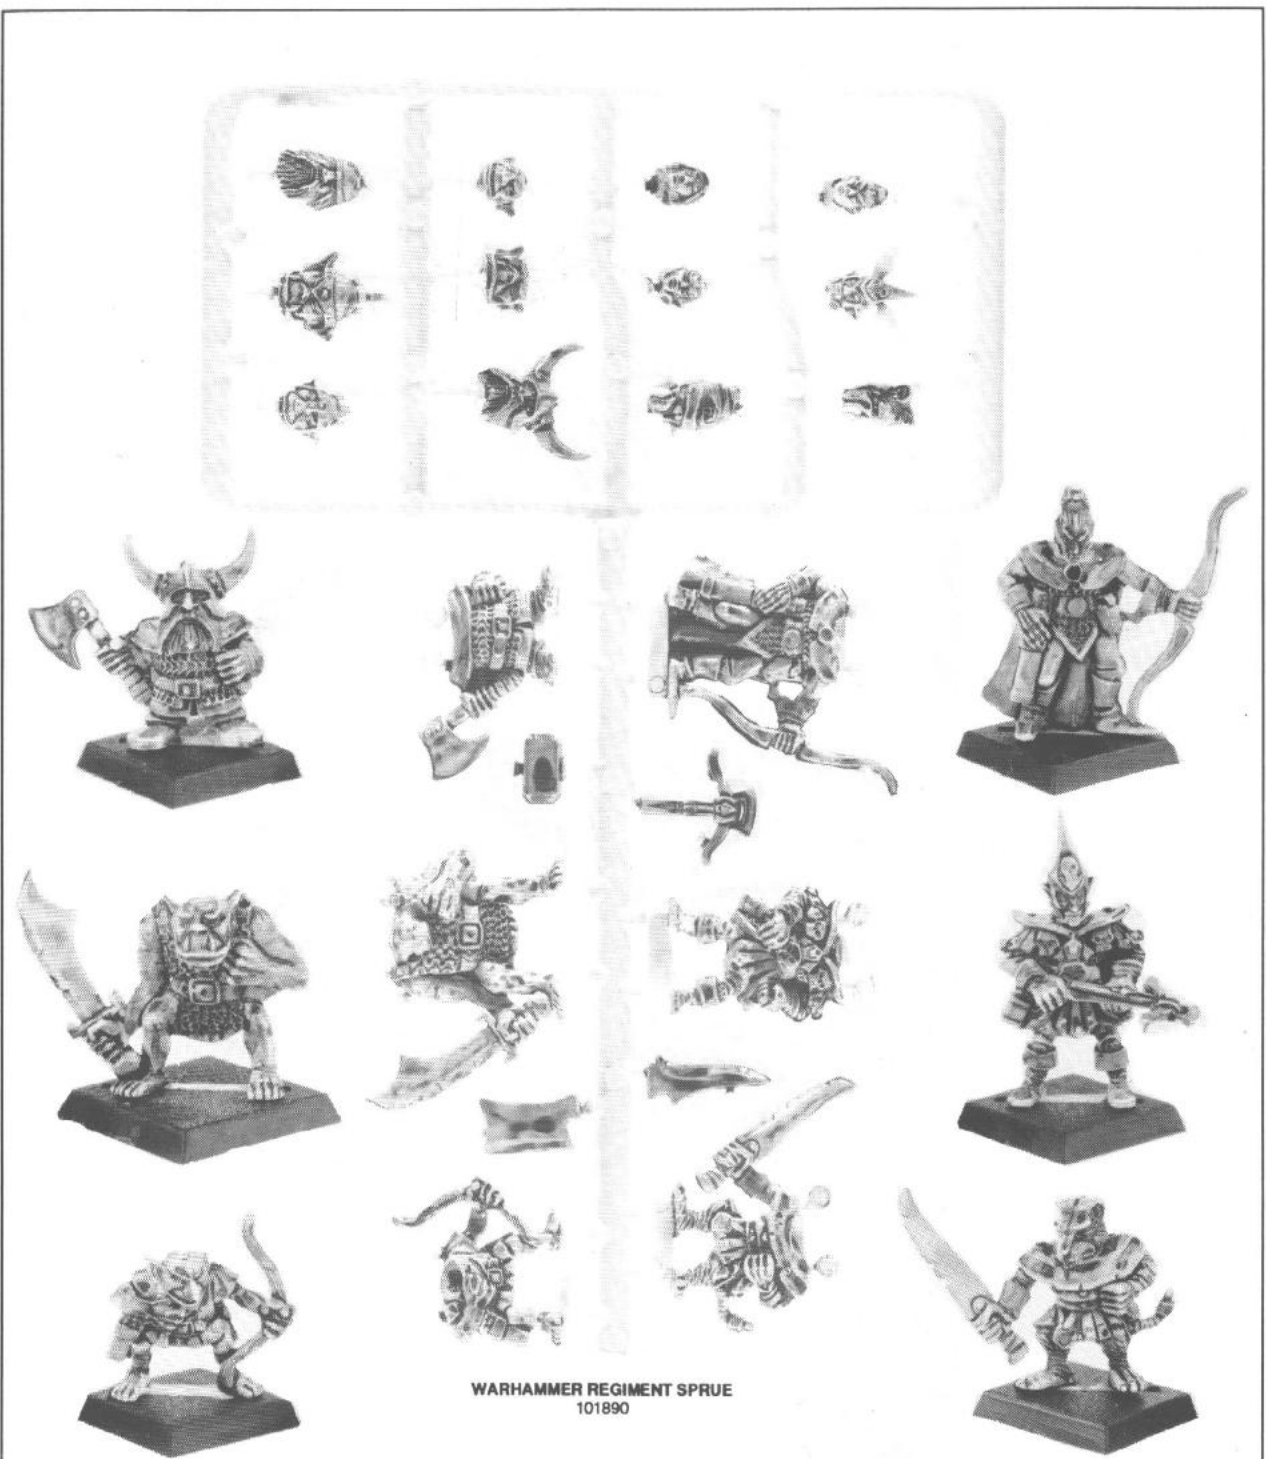

WARHAMMER REGIMENTS

WARHAMMER REGIMENT SPRUE
101890

Warhammer Fantasy Regiments contains each of the following races: Orcs, Dark Elves, Dwarfs, Goblins, Elves and Skaven. Complete with 60 bases, 50 regimental shields and optional heads for each miniature, plus optional weapons for Dwarfs, Orcs and Skaven.