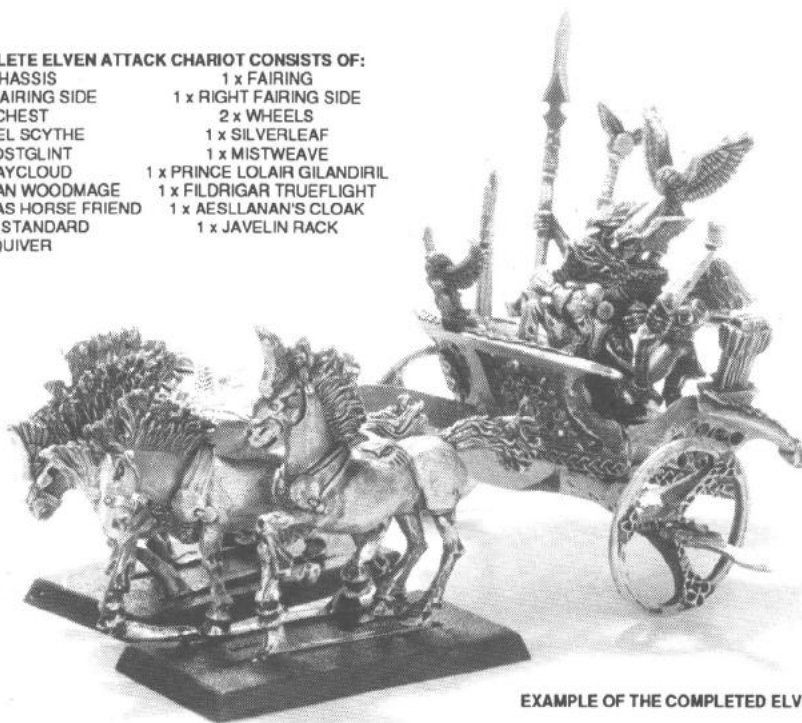

ELVEN ATTACK CHARIOT

1. THE COMPLETE ELVEN ATTACK CHARIOT CONSISTS OF:

1 x CHASSIS	1 x FAIRING
1 x LEFT FAIRING SIDE	1 x RIGHT FAIRING SIDE
1 x CHEST	2 x WHEELS
2 x WHEEL SCYTHE	1 x SILVERLEAF
1 x FROSTGLINT	1 x MISTWEAVE
1 x GRAYCLOUD	1 x PRINCE LOLAIR GILANDIRIL
1 x AESLLANAN WOODMAGE	1 x FILDRIGAR TRUEFLIGHT
1 x EPONANDILAS HORSE FRIEND	1 x AESLLANAN'S CLOAK
1 x WING STANDARD	1 x JAVELIN RACK
1 x QUIVER	

EXAMPLE OF THE COMPLETED ELVEN ATTACK CHARIOT