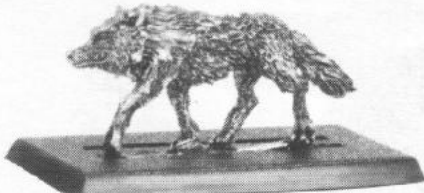

WOLF 4
074787/10

THESE ARE EXAMPLES OF COMPLETE GOBBO WULFBOYZ

Designed by Kev Adams with the Citadel Design Team

THESE MODELS ARE SUPPLIED WITH A GOBLIN SHIELDS SPRUE AS STANDARD

Miniatures supplied unpainted. **WARNING.** This product contains lead which may be harmful if chewed or swallowed. Citadel Miniatures are not recommended for children under 14 years of age. © Copyright Games Workshop Ltd. All rights reserved.