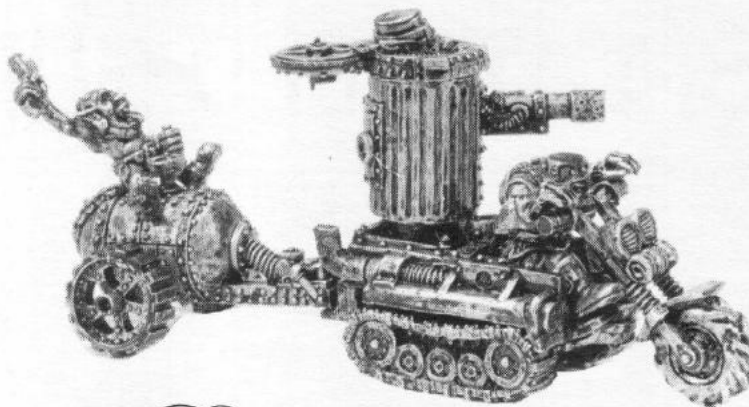

CONNECTING LINK
070546/20

TURRET
070546/16

DRIVER 2
070546/5

DRIVER 3
070546/21

OPEN HATCH WITH ORK GUNNER
070546/17

CLOSED HATCH
070546/18

PLATFORM
070546/19

DRIVER'S LEGS
070546/4