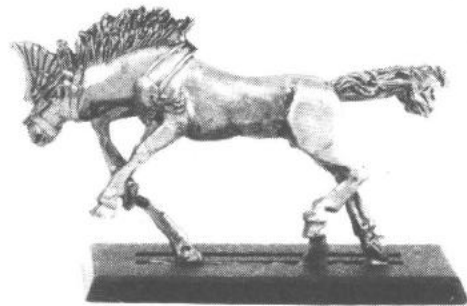

GRAYCLOUD
MD4/S