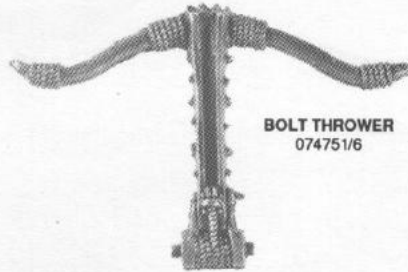

ORC CREWMAN 1
074751/22

SPIKED RAM
074751/9

WINDING HANDLE
074751/7

BOLT THROWER SUPPORT
074751/10

BOLT THROWER
074751/6

CHASSIS
074751/8

WHEEL MD5/L

THE COMPLETE SPEAR CHUKKA CONSISTS OF: