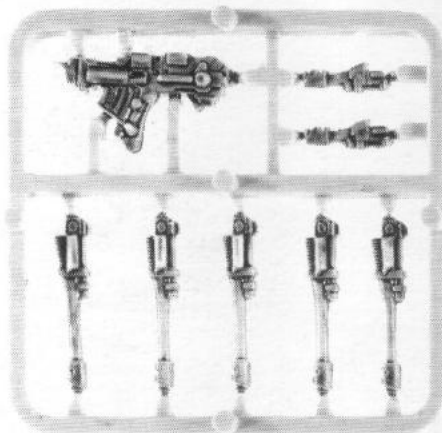

SPACE DWARFS

The Space Dwarfs boxed set contains enough plastic sprues to make 36 Space Dwarf Mercenary warriors. This plastic kit includes 9 Squat head and body sprues, 6 Las guns and Heavy bolter sprues, 8 Squat arms sprues and 36 round plastic bases

Miniatures supplied unpainted. **WARNING:** This product contains lead which may be harmful if chewed or swallowed. Citadel Miniatures are not recommended for children under 14 years of age.
© Copyright Games Workshop Ltd. All rights reserved.

Designed by Alan and Michael Perry