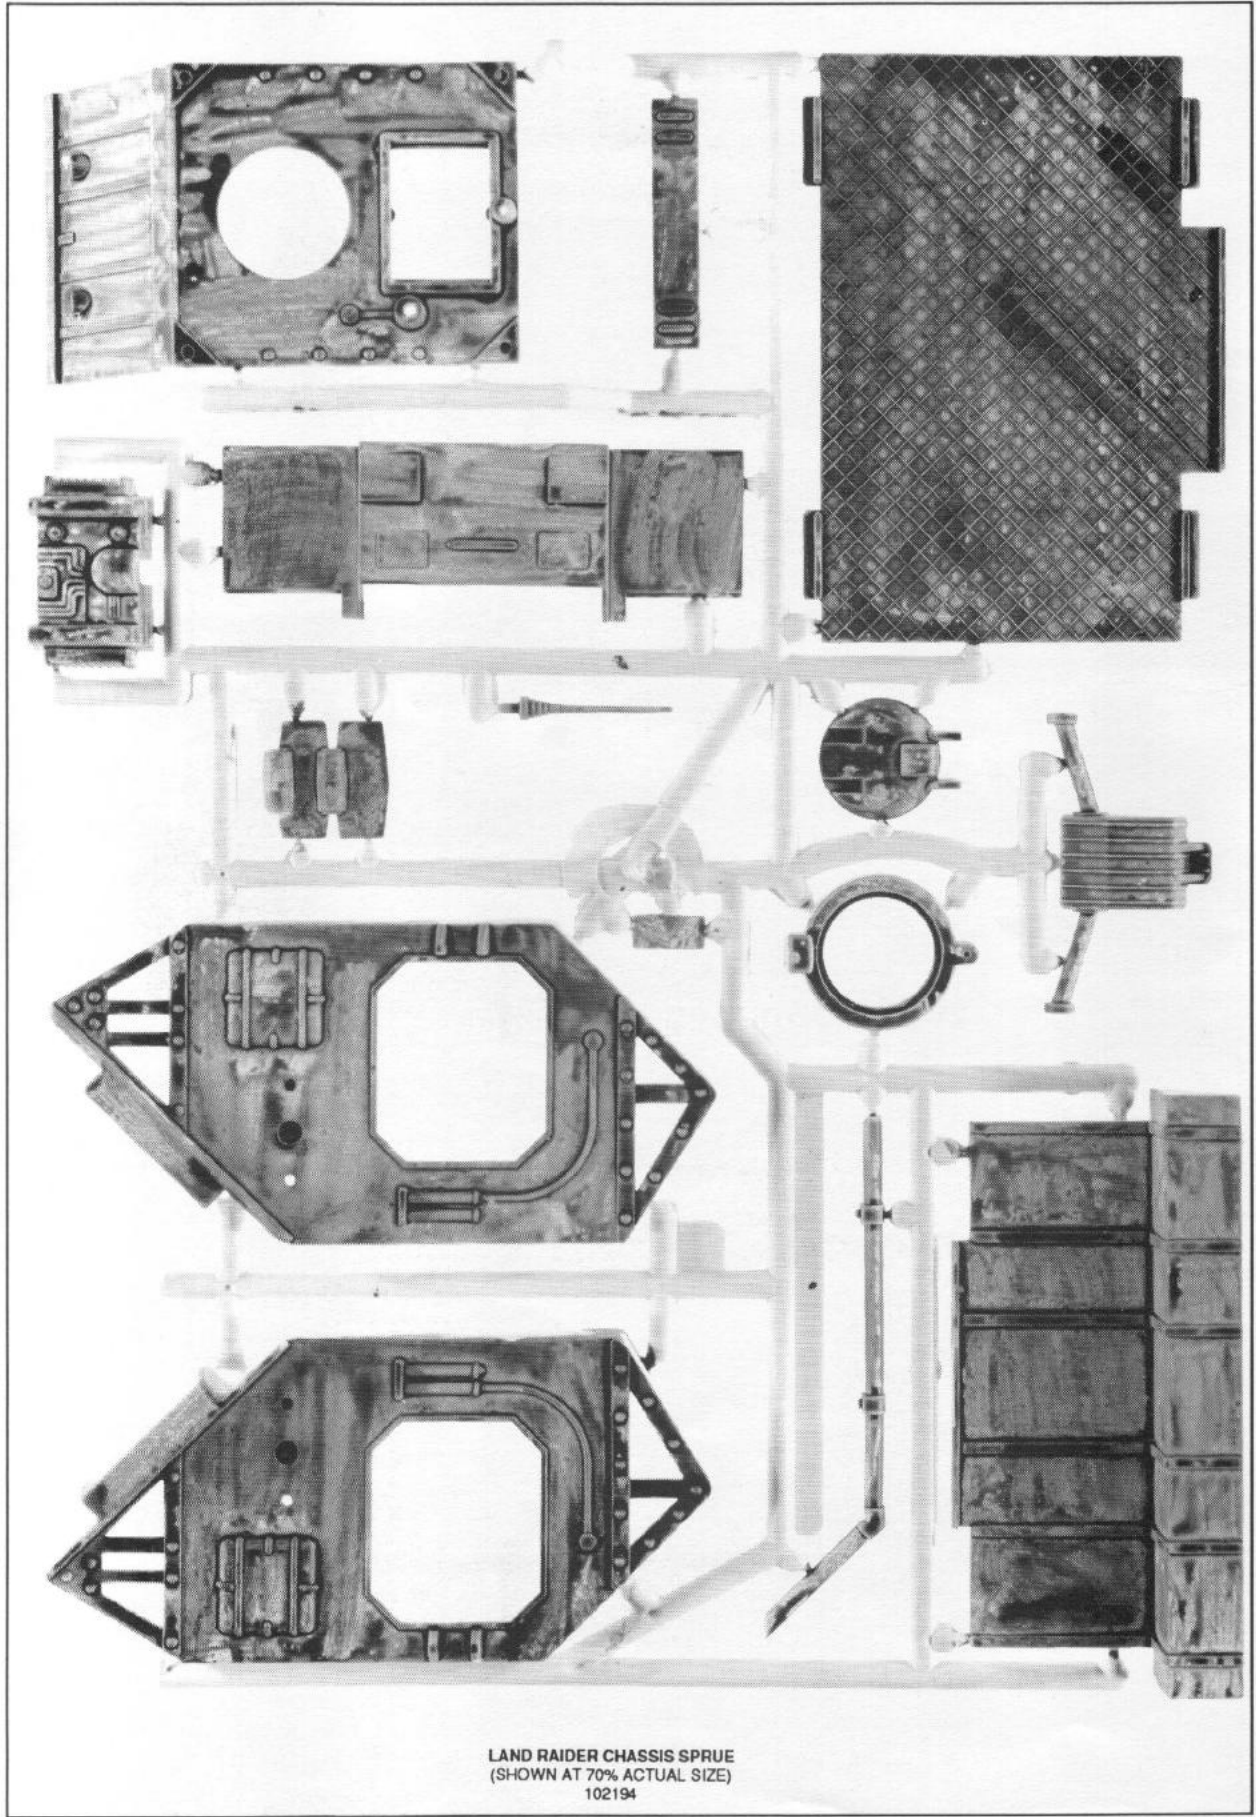

LAND RAIDER

LAND RAIDER CHASSIS SPRUE
(SHOWN AT 70% ACTUAL SIZE)
102194

Minatures supplied unpainted. **WARNING.** This product contains lead which may be harmful if chewed or swallowed. Citadel Minatures are not recommended for children under 14 years of age.
© Copyright Games Workshop Ltd. All rights reserved.