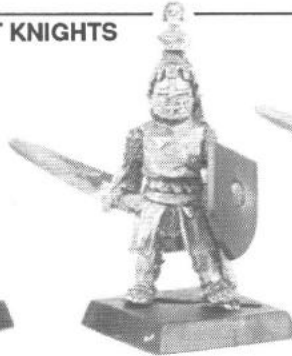

SWORD 1
074154/73A