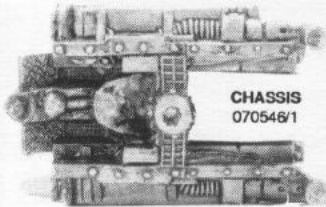

CHASSIS
070546/1