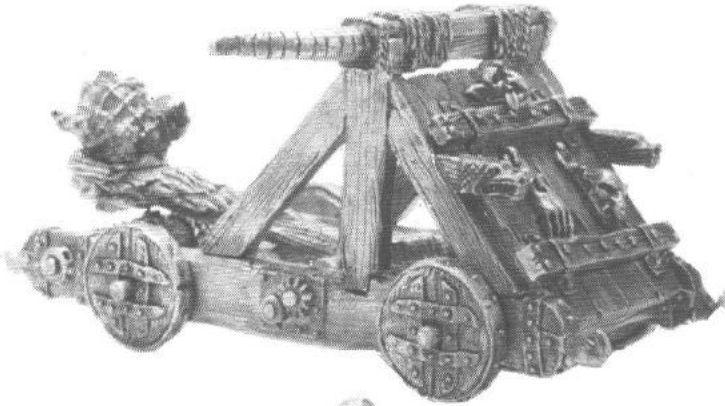

GOBLOBBER

THE COMPLETE
GOBLOBBER
CONSISTS OF:
1 x CHASSIS
1 x SHIELD
4 x WHEEL
2 x SUPPORT
1 x THROWING ARM
1 x NETTED GOBLIN
1 x COOK
1 x MEAT
1 x FIRE
1 x COMMANDER
1 x DWARF SITTING ON GOBLIN
1 x SPOTTER
1 x LOADER 1
1 x LOADER 2

COMMANDER
MD7/H