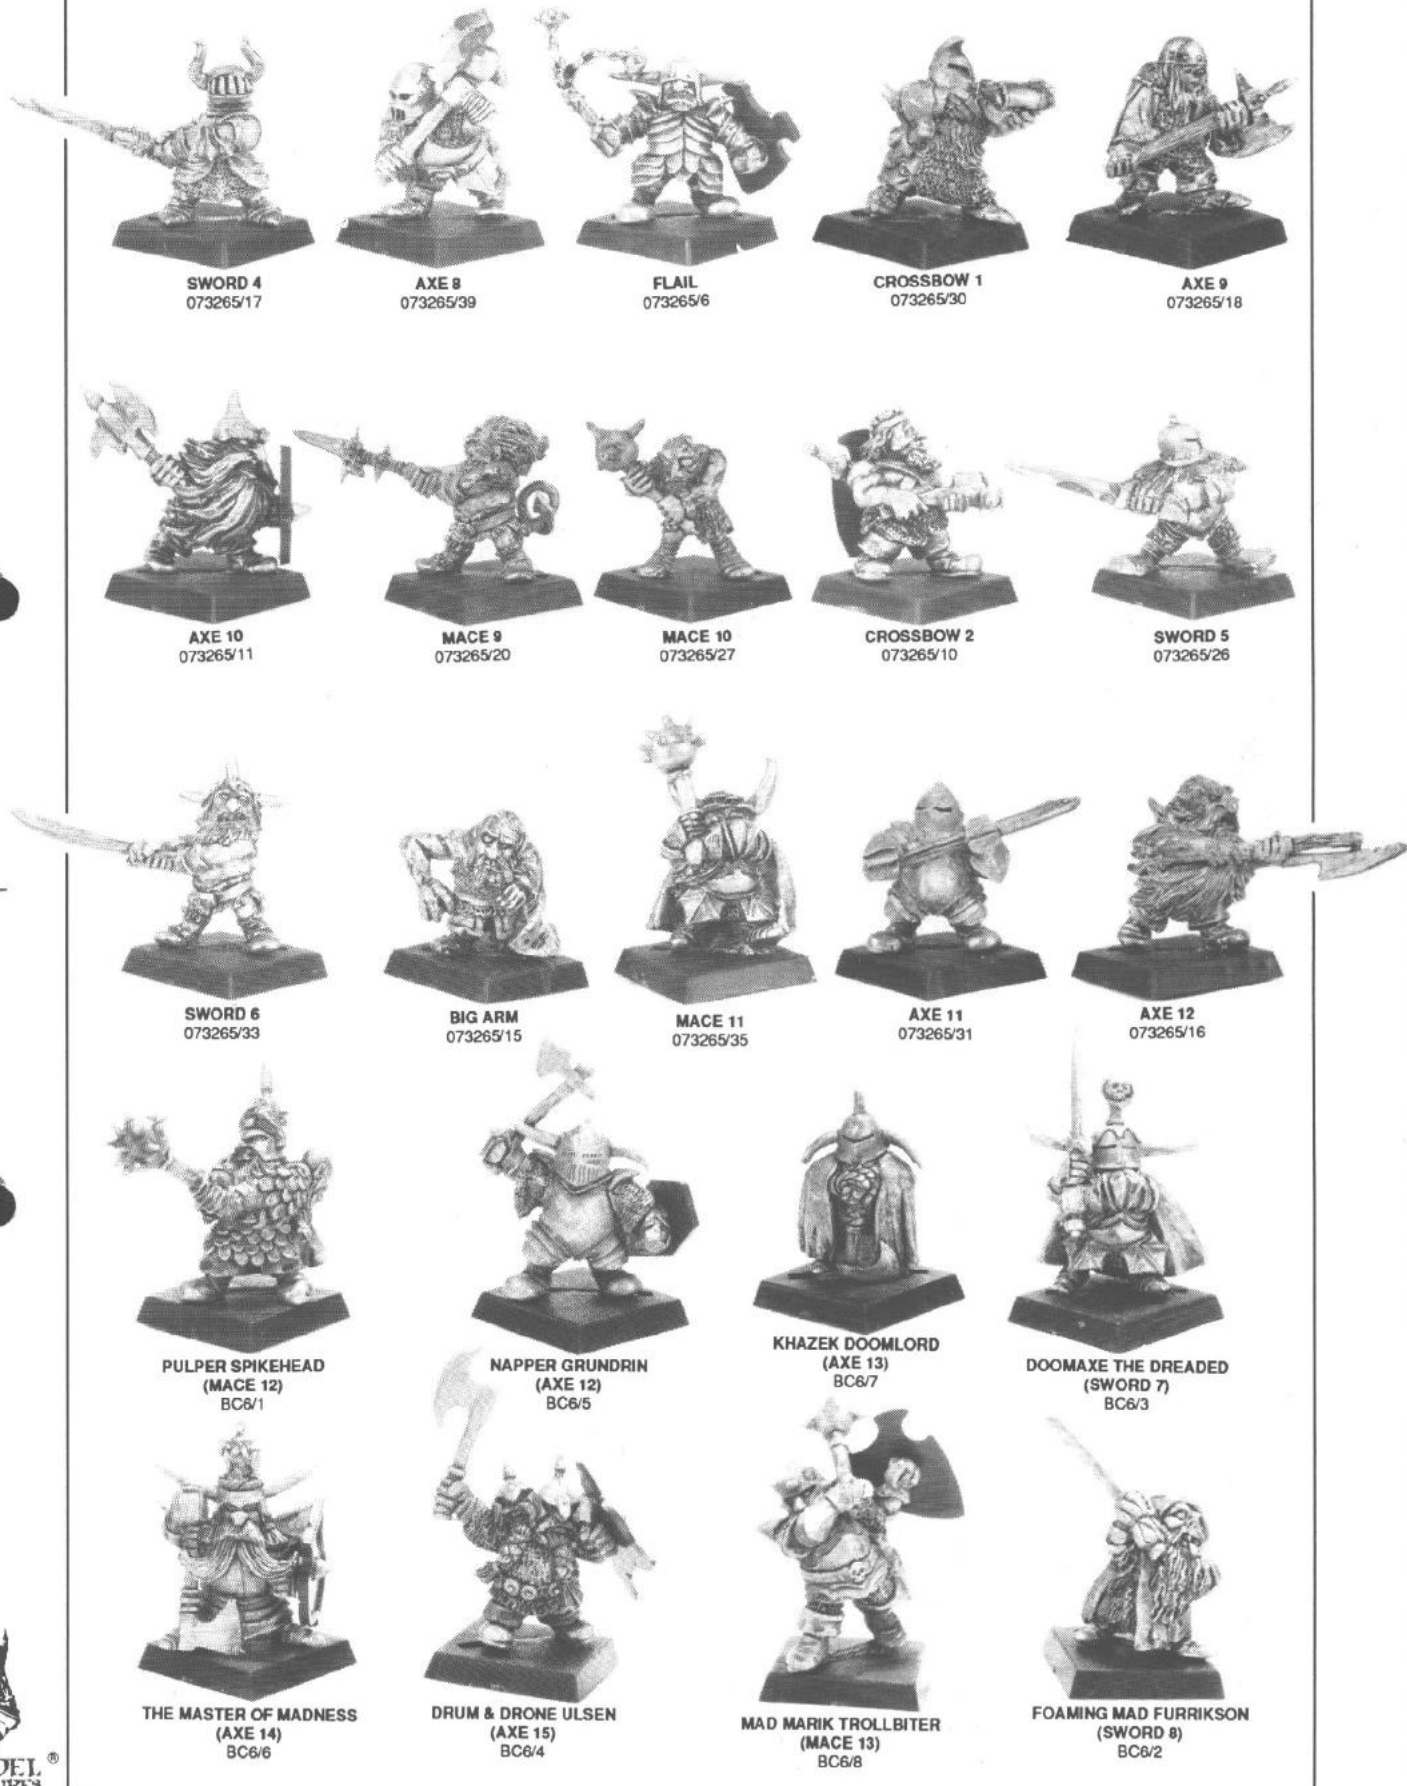

AXE 7
073265/1

MACE 8
073265/4

THESE MODELS ARE SUPPLIED WITH AN UNDEAD SHIELD SPRUE AS STANDARD

Designed by Alan and Michael Perry

CHAOS DWARFS

Miniatures supplied unpainted. **WARNING.** This product contains lead which may be harmful if chewed or swallowed. Citadel Miniatures are not recommended for children under 14 years of age. © Copyright Games Workshop Ltd. All rights reserved.