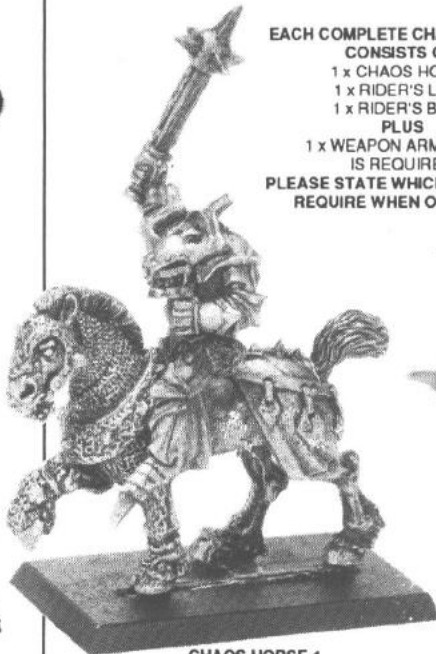

CHAOS HORSE 1
073253/40