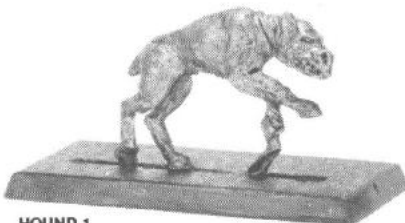

Designed by Alan and Michael Perry with Aly Morrison

CHAOS HOUNDS

UNDEAD
074252/48A

CHAOS WARRIOR
BEASTMASTER
073103/49

CHAOS DWARF
BEASTMASTER
073265/44

TWO HEADS
074252/52A

SPINES
074252/51A

SCORPION TAIL
074252/49A