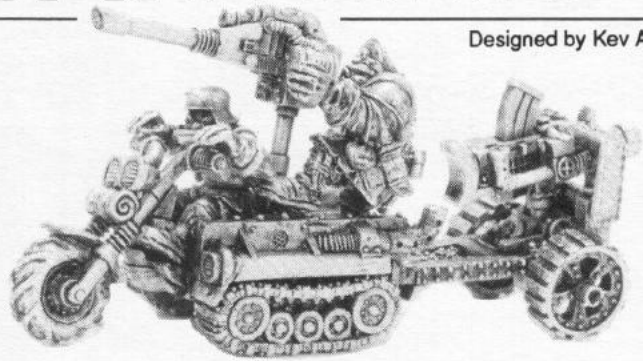

THE COMPLETE ORK WARTRAK

THE COMPLETE ORK WARTRAK CONSISTS OF:

- 1 x CHASSIS
- 1 x HANDLE BARS
- 2 x TRACKS
- 1 x DRIVER
- 1 x GUNNERS PLATFORM
- 1 x LAS-CANNON
- 1 x WARTRAK GUNNER
- 1 x COMPLETE HOP SPLAT FIELD GUN WITH CREW

PLEASE STATE WHICH DRIVER YOU REQUIRE WHEN YOU ORDER.