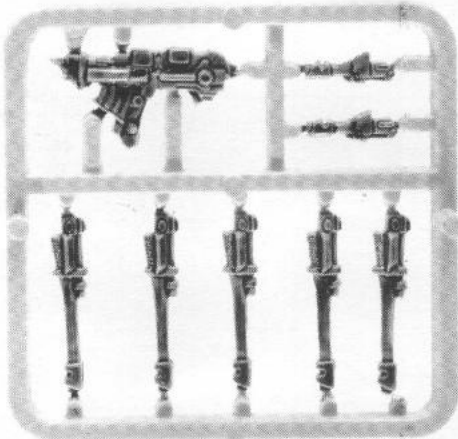

LAS GUNS AND HEAVY BOLTER SPRUE
(1 HEAVY BOLTER, 5 LAS GUNS, 2 LAS PISTOLS)
131329