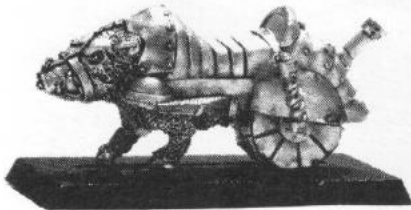

CITADEL
MINIATURES

Designed by Kev Adams

ORK CYBOAR

Designed by Colin Dixon

NOTE THAT THE ORK CYBOAR IS NOT SUPPLIED WITH A RIDER.
ANY OF THE PLASTIC ORKS FROM THE SPACE ORK BOX SET
WILL FIT ON THIS MODEL.