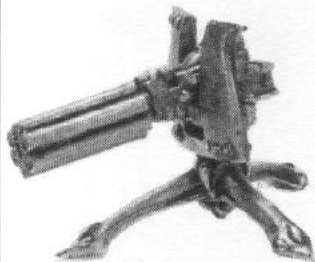

ELDAR HEAVY WEAPONS

THESE ARE ALL EXAMPLES OF THE COMPLETE ELDAR HEAVY WEAPONS

MISSILE LAUNCHER
071521/19

THESE ARE ALL EXAMPLES OF THE COMPLETE ELDAR HEAVY WEAPONS

EACH COMPLETE HEAVY WEAPON CONSISTS OF:
1 x TRIPOD OR 1 x FLOATING WEAPON PLATFORM
1 x WEAPON SHIELD OR 1 x WEAPON MOUNT
1 x HEAVY WEAPON
1 x SPOTTER
1 x GUNNER

PLEASE STATE WHICH ITEMS YOU REQUIRE

Designed by Jes Goodwin

Miniatures supplied unpainted. WARNING: This product contains lead which may be harmful if chewed or swallowed. Citadel Miniatures are not recommended for children under 14 years of age. © Copyright Games Workshop Ltd. All rights reserved.