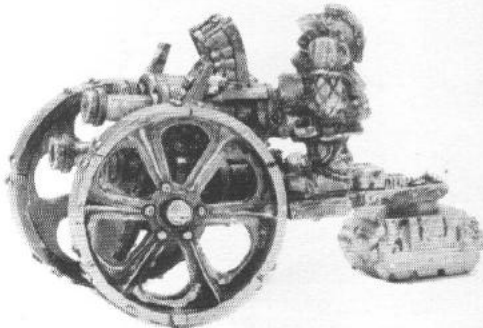

THUDD GUN

THIS COMPLETE THUDD GUN MODEL CONSISTS OF:
1 x THUDD GUN CHASSIS   2 x WHEEL
1 x THUDD GUN SHIELD   1 x RIGHT GUN
1 x SQUAT GUNNER 1   1 x LEFT GUN
1 x TRACTOR UNIT