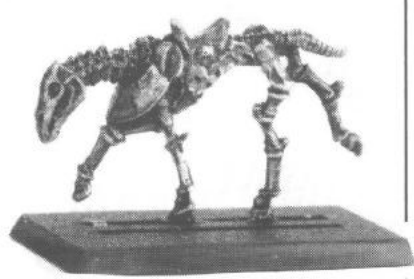

SKELETAL HORSE 1
074555/11