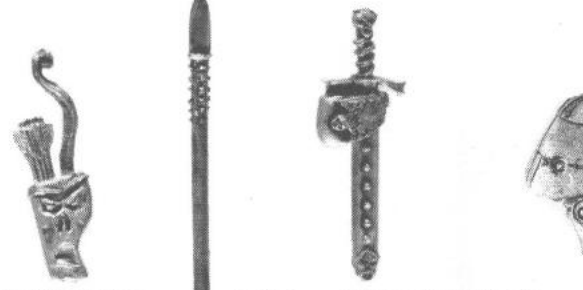

RIGHT JUGGERNAUT SIDE 073253/12
LEFT JUGGERNAUT SIDE 073253/11

BOW AND QUIVER 073253/14
LANCE 073253/13
SWORD AND SCABBARD 073253/15