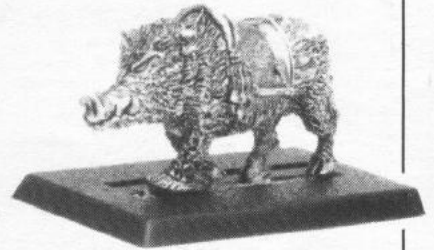

BOAR 8
074736/12