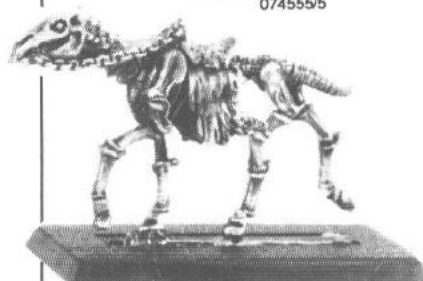

SKELETAL HORSE 2
074555/13