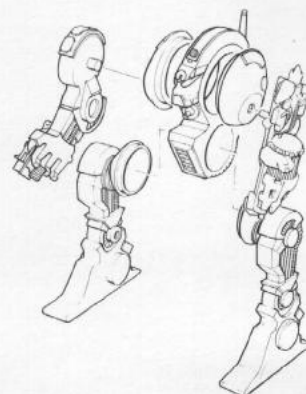

DEREDEO

THIS MODEL WILL REQUIRE ASSEMBLY
AS SHOWN IN THE EXAMPLE ABOVE

THE COMPLETE DREADNOUGHT CONSISTS OF:
1 x BODY   2 x ARMS OR WEAPONS
2 x LEGS   2 x SHOULDER WEAPON MOUNTS

ALL THE ARMS, LEGS, BODIES AND WEAPONS
OF THESE MODELS ARE INTERCHANGEABLE

Minatures supplied unpainted. WARNING: This product contains lead which may be harmful if chewed or swallowed. Citadel Miniatures are not recommended for children under 14 years of age. © Copyright Games Workshop Ltd. All rights reserved.

CITADEL
MINIATURES

Designed by the Citadel Design Team