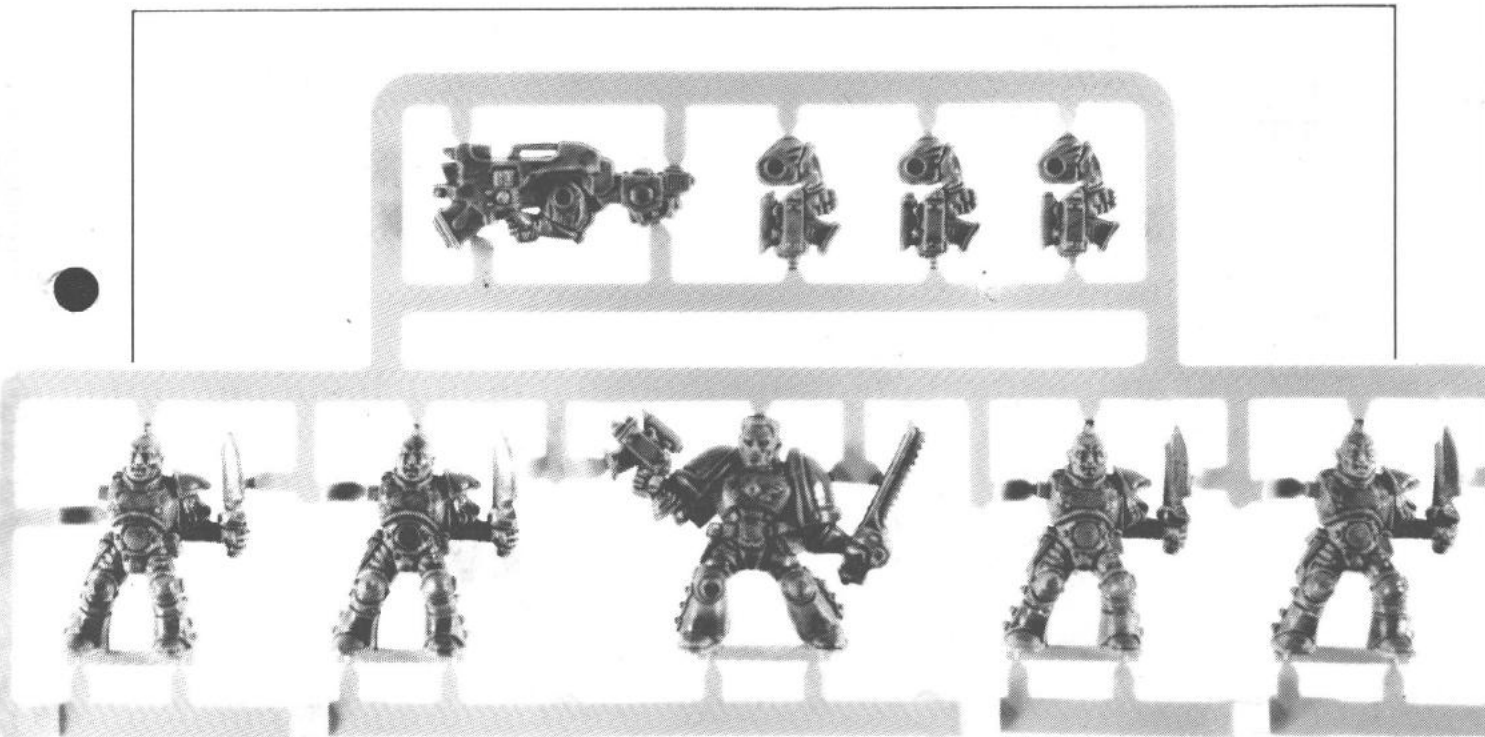

© Copyright Games Workshop Ltd. All rights reserved.

CITADEL
MINIATURES

ADVANCED HEROQUEST

ADVENTURERS SPRUE
(WARRIOR, DWARF, WIZARD AND ELF)
132414

ADVANCED SPACE CRUSADE

SPACE MARINE SCOUTS SPRUE
(1 SPACE MARINE SERGEANT AND 4 SPACE MARINE SCOUTS)
120000