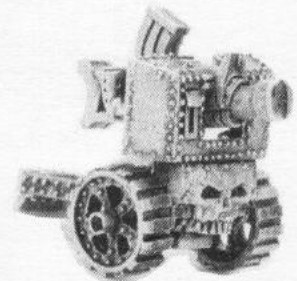

Designed by Kev Adams

HOPSPLAT GUN
070546/6

GUN SHIELD
070546/12

HOPSPLAT CHASSIS
070546/10

WHEEL
070546/11

THE COMPLETE HOP SPLAT FIELD GUN

MEKBOY WITH WHIP AND WRENCH
070546/8

GRETCHIN LOADER 1
070546/14