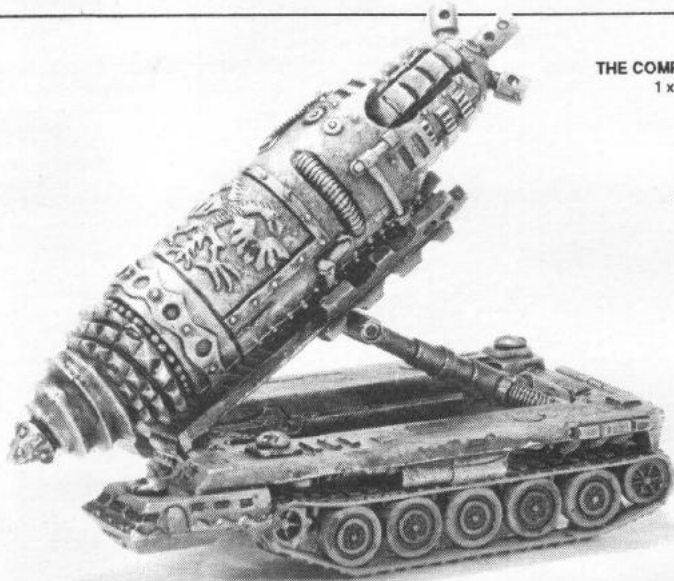

HELLBORE

THIS IS AN ASSEMBLED HELLBORE

1. THE COMPLETE HELLBORE CONSISTS OF:
2. 1 x TRANSPORTER CHASSIS
   - 1 x BORE HEAD
   - 1 x PROPULSION JET
   - 1 x BORE SIDE 1
   - 1 x BORE SIDE 2
   - 1 x LAUNCHING RAMP
   - 1 x HYDRAULIC PISTON
   - 1 x TRACK SPRUE

THIS MODEL WILL REQUIRE ASSEMBLY AS SHOWN IN THE EXAMPLE ON THE RIGHT