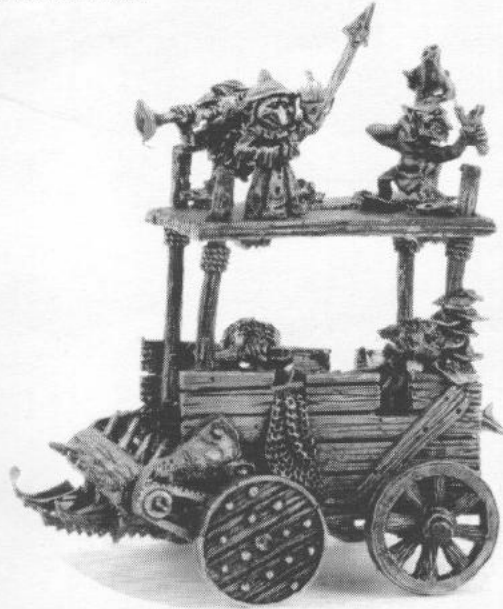

SNOTLING ATTACK CART

THIS COMPLETE SNOTLING ATTACK CART CONSISTS OF:

- 1 x ROOF
- 1 x CHASSIS
- 1 x RIGHT SIDE
- 1 x LEFT SIDE
- 1 x PUMP HANDLE
- 1 x PUMP BASE
- 2 x DRIVE
- 2 x WHEEL 1
- 2 x WHEEL 2
- 1 x SPIKY ROLLER
- 12 x RANDOM SNOTLINGS FROM THE OPPOSITE PAGE

THE ATTACK CART COMPLETE WITH SNOTLING CREW