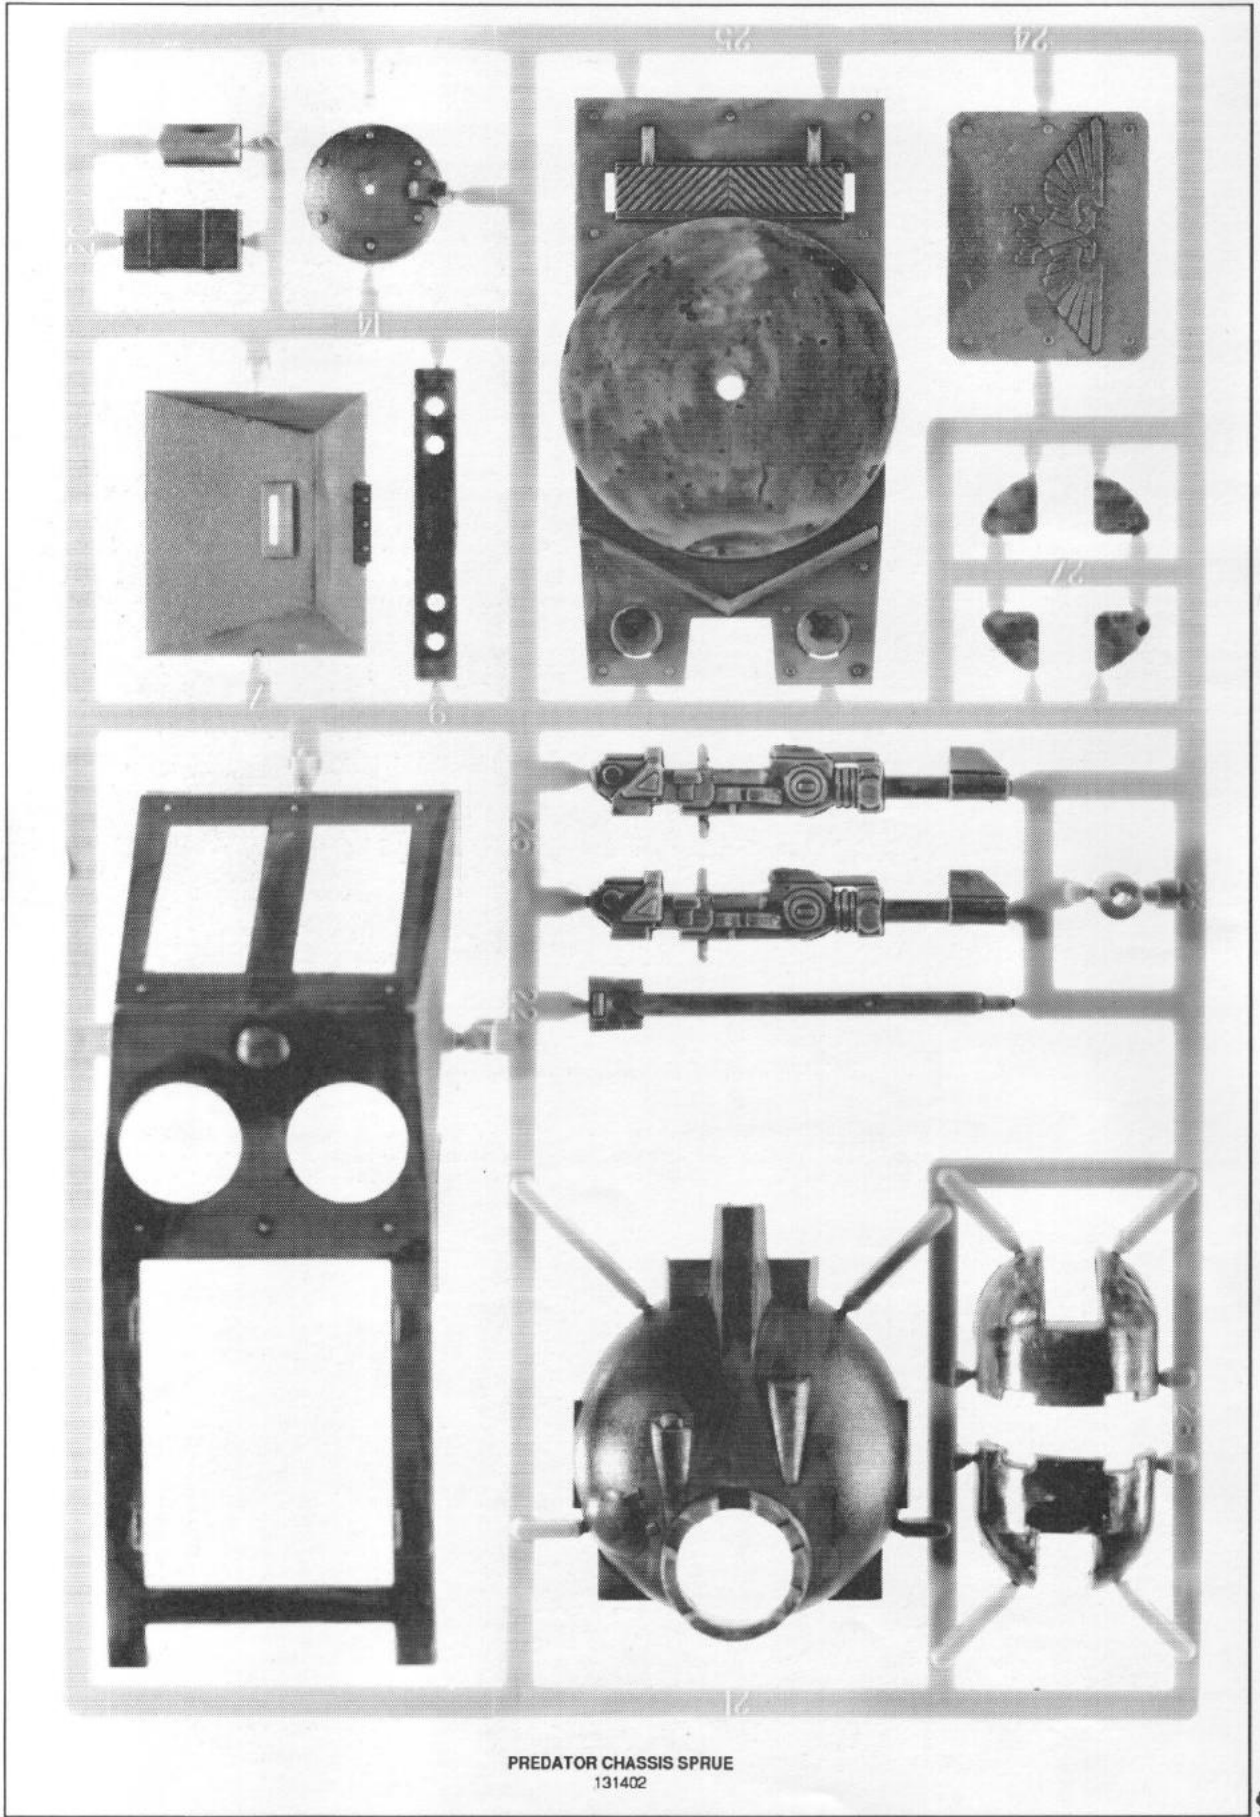

PREDATOR

PREDATOR CHASSIS SPRUE
131402

Minatures supplied unpainted. **WARNING.** This product contains lead which may be harmful if chewed or swallowed. Citadel Miniatures are not recommended for children under 14 years of age.

© Copyright Games Workshop Ltd. All rights reserved.

CITADEL
MINIATURES