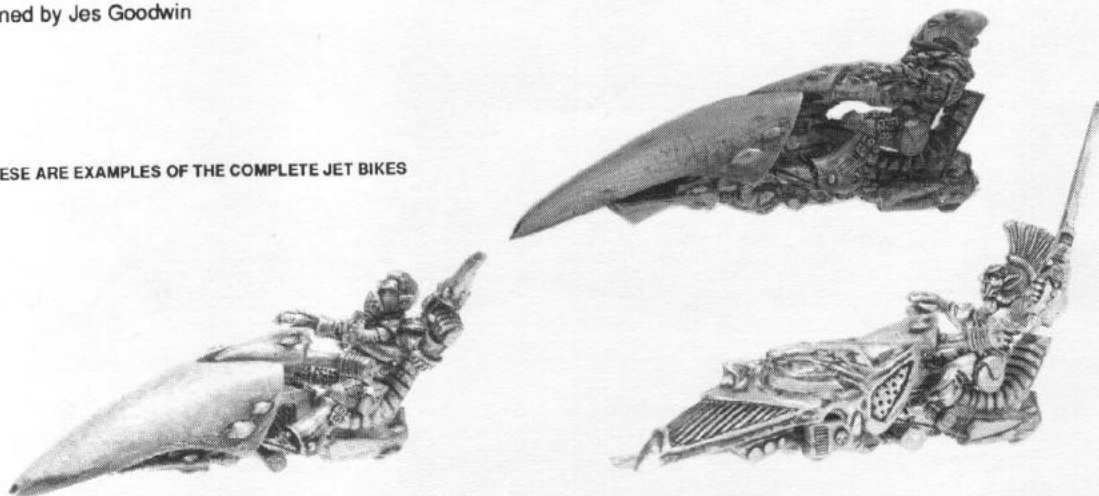

CITADEL
MINIATURES

Designed by Jes Goodwin

ELDAR JET CYCLES

Designed by Jes Goodwin

THESE ARE EXAMPLES OF THE COMPLETE JET BIKES

ELDAR RIDERS BODY
WITH SHURIKEN PISTOL
071533/7

HARLEQUIN RIDERS BODY
WITH POWER SWORD
071533/11