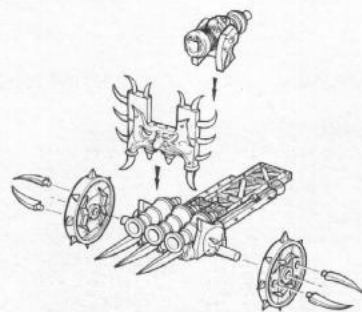

THIS MODEL REQUIRES ASSEMBLY
AS SHOWN ABOVE

THESE MODELS ARE SUPPLIED WITH AN ORC SHIELDS SPRUE AS STANDARD

Designed by Kev Adams

CITADEL
MINIATURES

Miniatures supplied unpainted. VA FINING. This product contains lead which may be harmful if chewed or swallowed. Citadel Miniatures are not recommended for children under 14 years of age.
© Copyright Games Workshop Ltd. All rights reserved.