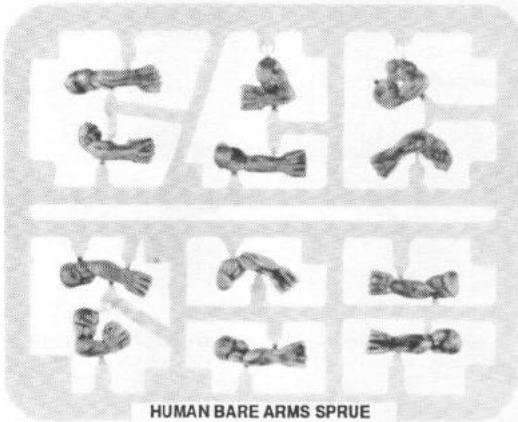

HUMAN BARE ARMS SPRUE
126031