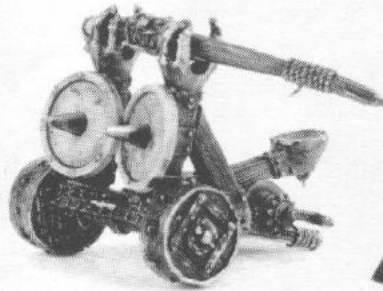

BOW SUPPORT
074751/18

THE COMPLETE ROCK CHUKKA