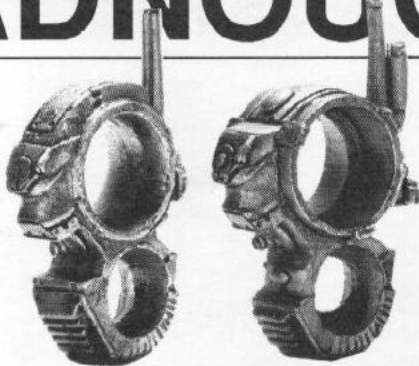

DREADNOUGHT
BODY
07184/2

WIDE DREADNOUGHT
BODY
070184/9