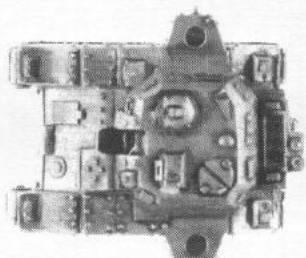

**SHADOWSWORD CHASSIS
076054/4**

THE COMPLETE LEMAN RUSS CONSISTS OF:

- 1 x LEMAN RUSS CHASSIS
- 1 x LEMAN RUSS TURRET