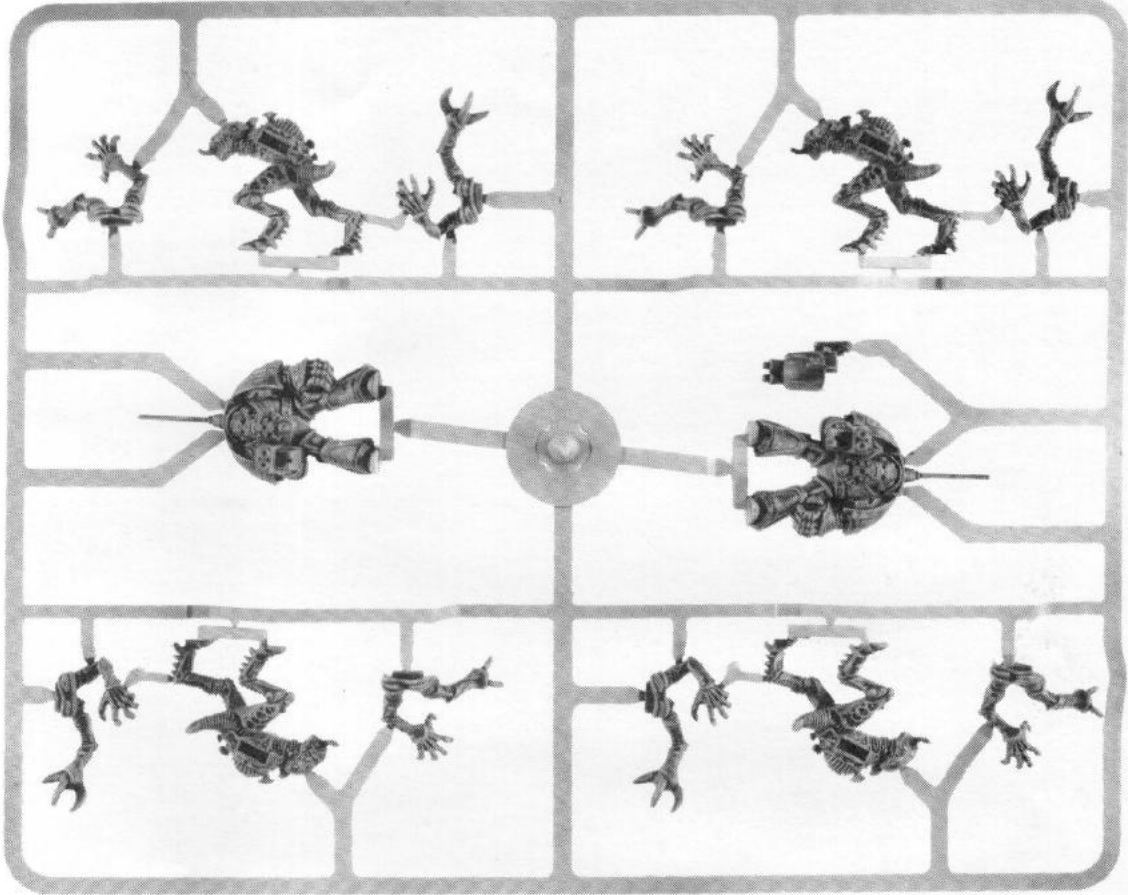

PLASTICS

GENESTEALER AND TERMINATOR SPRUE
131718