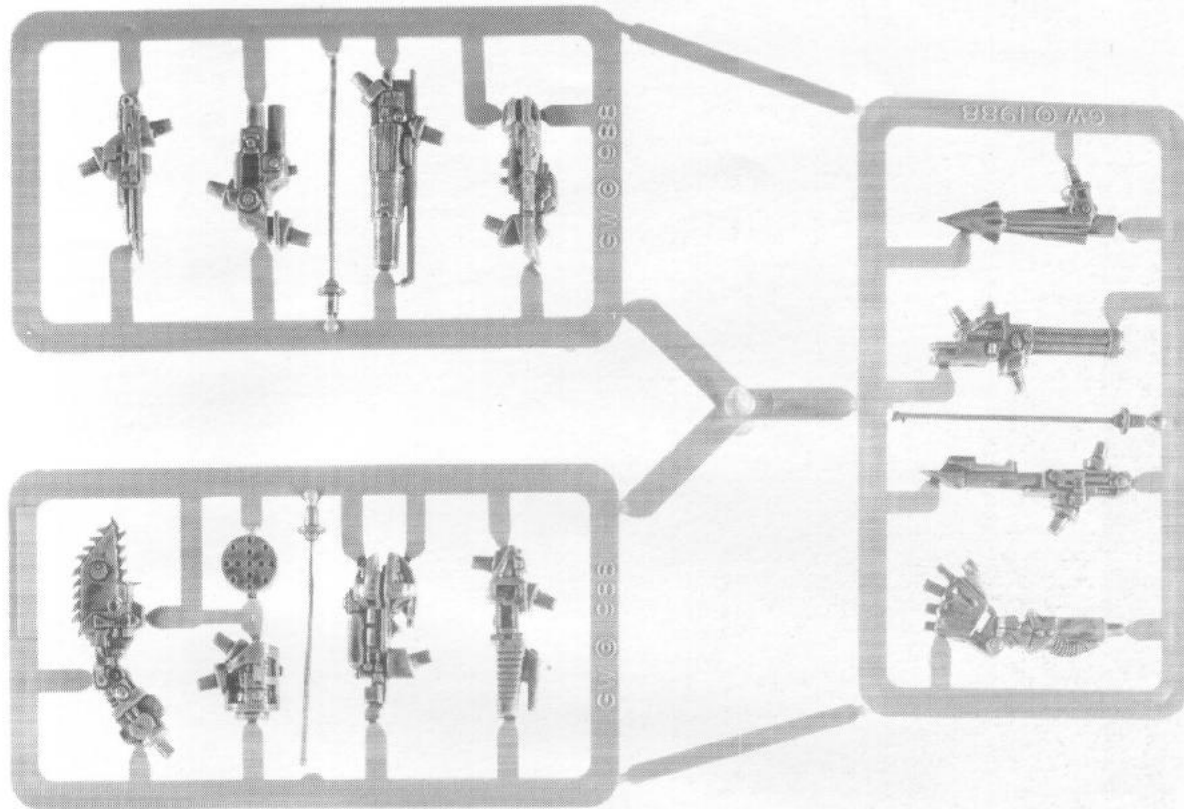

IMPERIAL BATTLE TITANS

Minatures supplied unpainted. **WARNING.** This product contains lead which may be harmful if chewed or swallowed. Citadel Miniatures are not recommended for children under 14 years of age.
© Copyright Games Workshop Ltd. All rights reserved.

TITAN WEAPONS SPRUE
(SHOWN AT 70% ACTUAL SIZE)
131206