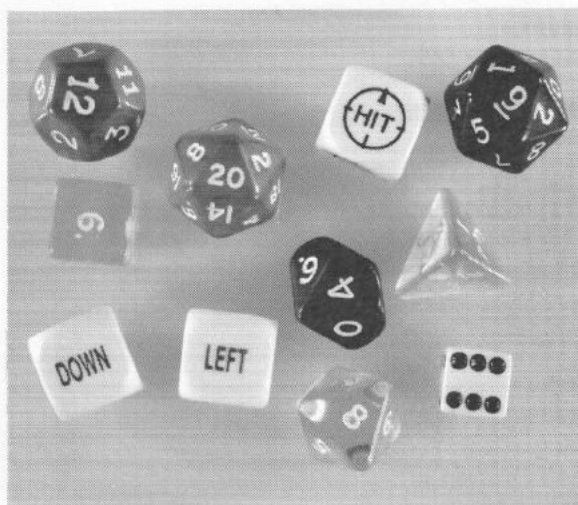

GAMES WORKSHOP DICE

Games Workshop's range of dice are ideal for all of our games and come in a variety of colours. You can choose from two styles of basic numbered dice – inked or gem, or special scatter dice.

Inked dice are made of traditional opaque plastic, and have inked numerals that make them easy to read in the heat of battle.

Gem dice are, as their name suggests, made from transparent, tinted plastic. Like inked dice, they have easy-to-read numerals.

Games Workshop scatter dice are from the new Space Marine game, and are specially designed to determine how grenades or missiles scatter when they miss.

Inked Dice
Inked D4
Inked D6
Inked D8
Inked D10
Inked D12
Inked D20 (0-9 twice)
Inked D20 (1-20)

Gem Dice
Gem D4
Gem D6
Gem D8
Gem D10
Gem D12
Gem D20 (0-9 twice)
Gem D20 (1-20)