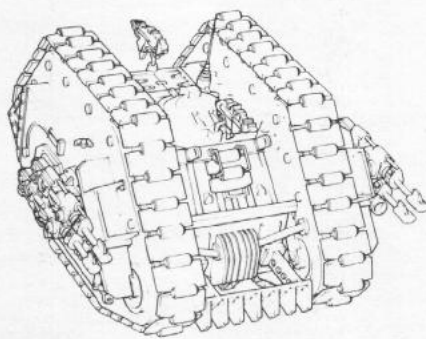

© Copyright Games Workshop Ltd. All rights reserved.

CITADEL
MINIATURES

LAND RAIDER

MODEL REQUIRES ASSEMBLY. BANNERS NOT INCLUDED

Bring the formidable firepower of the Imperial Main Battle Tank to your table top. With Citadel's plastic Land Raider kit you can assemble a highly detailed 41st Millennium tank, complete with two heavy bolters, dual mounted las-cannons and Imperial insignia decals. This model requires assembly. We recommend that you use Citadel polystyrene cement (see page 156).