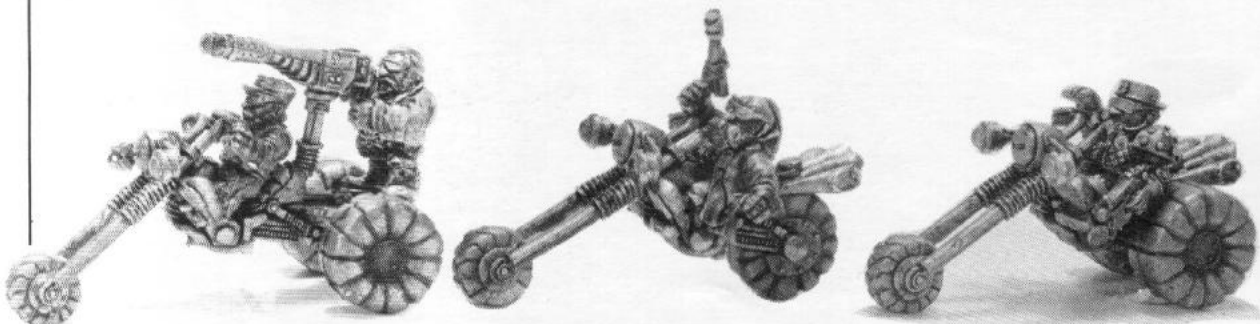

- 1 x COMPLETE BIKE WITH SQUAT RIDER
- 1 x SIDE CAR WHEEL
- 1 x LIVING ANCESTOR
- 1 x SIDE CAR

THE COMPLETE TRIKE WITH SQUAT RIDER CONSISTS OF:

- 1 x BOLTERS OR HEADLIGHTS
 - 1 x BIKE CHASSIS
 - 1 x FRONT WHEEL
 - 1 x SQUAT RIDER
 - 2 x TRIKE WHEELS
- PLEASE STATE WHICH ITEMS YOU REQUIRE