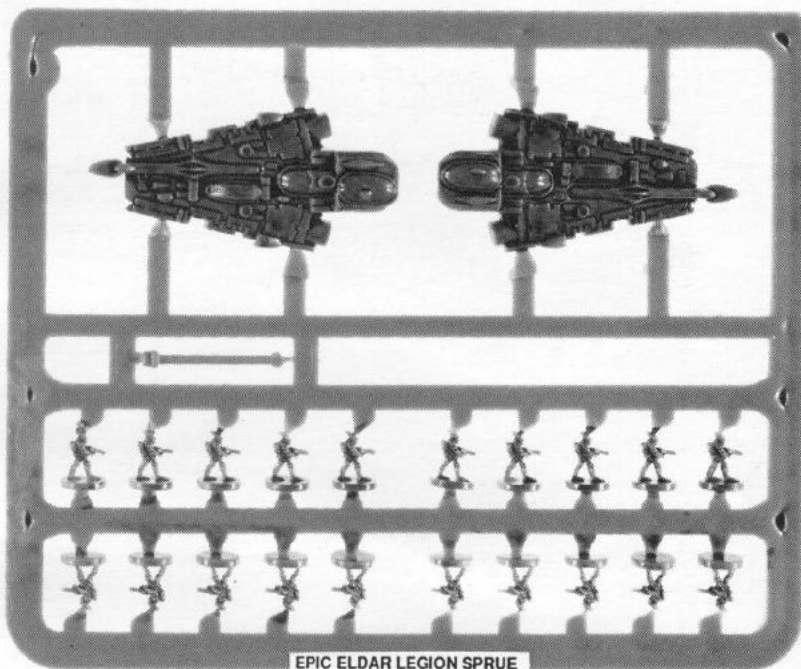

EPIC ELДАР LEGION SPRUE
132342

EPIC ELДАР WAR HOST

This box set contains 10 of the highly detailed sprues as shown on the right

EPIC ELДАР WAR HOST SPRUES
Each sprue contains the following:
2 Harlequins, 2 Striking scorpions, 2 Wraithguard,
1 Warlock, 1 Assault jet bike, 5 Guardians, 2 Scouts,
2 Swooping hawks, 1 Guardian artillery crew,
1 Grav-mount vibro-cannon, 2 Exarchs, 1 Howling
banehee, 2 Guardians with heavy weapons,
3 Jetbikes, 2 Fire dragons, 2 Dark reapers,
2 Dire avengers, 1 Guardian standard bearer
and 1 Grav-mount artillery