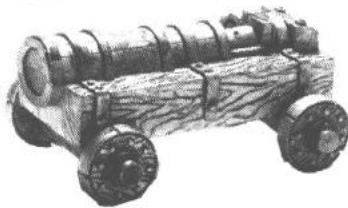

BREACH LOADING BOMBARD

BOMBARD CHASSIS 2
074178/15