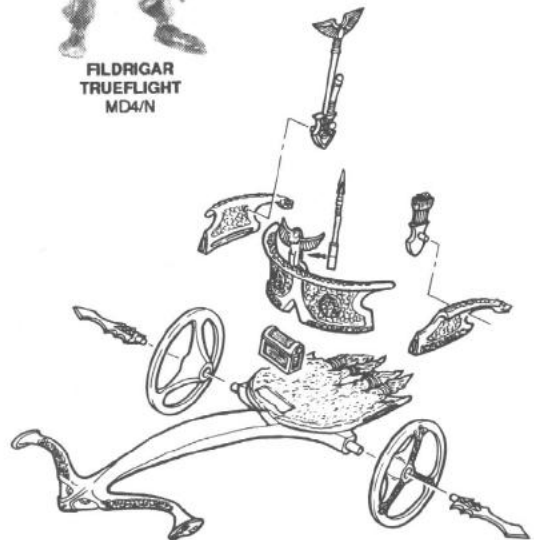

AESLLANAN
WOODMAGE
MD4/L

FILDRIGGAR
TRUEFLIGHT
MD4/N

EPONANDILAS
HORSE FRIEND
MD4/M

AESLLANAN'S
CLOAK
MD4/K

Miniatures supplied unpainted. **WARNING.** This product contains lead which may be harmful if chewed or swallowed. Citadel Miniatures are not recommended for children under 14 years of age.
 © Copyright Games Workshop Ltd. All rights reserved.