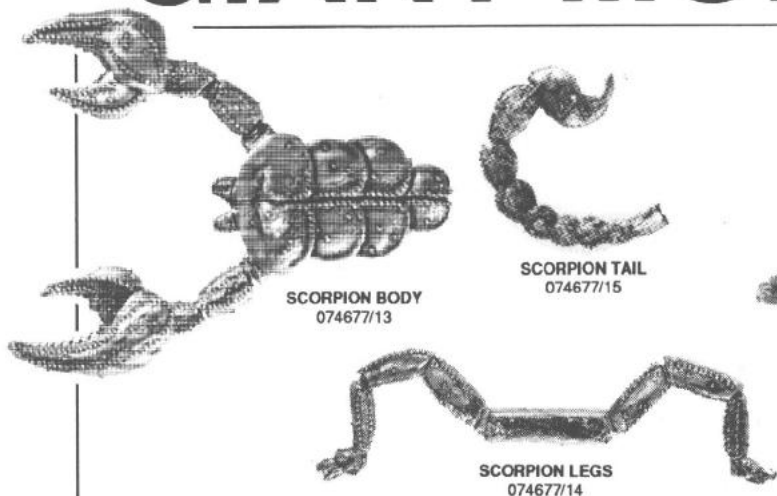

GIANT MONSTERS

Miniatures supplied unpainted. WARNING: This product contains lead which may be harmful if chewed or swallowed. Citadel Miniatures are not recommended for children under 14 years of age. © Copyright Games Workshop Ltd. All rights reserved.

Designed by Trish Morrison