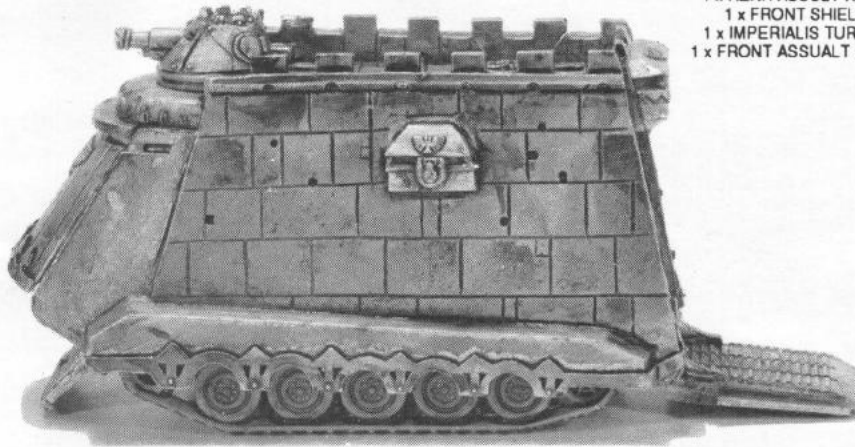

THIS IS AN ASSEMBLED
CAPITOL IMPERIALIS

THIS MODEL WILL REQUIRE
ASSEMBLY AS SHOWN IN THE
EXAMPLE ON THE RIGHT

TRACKS SPRUE
(SHOWN AT 50%)
102543

IMPERIALIS RIGHT SIDE
076080/9

IMPERIALIS LEFT SIDE
076080/8