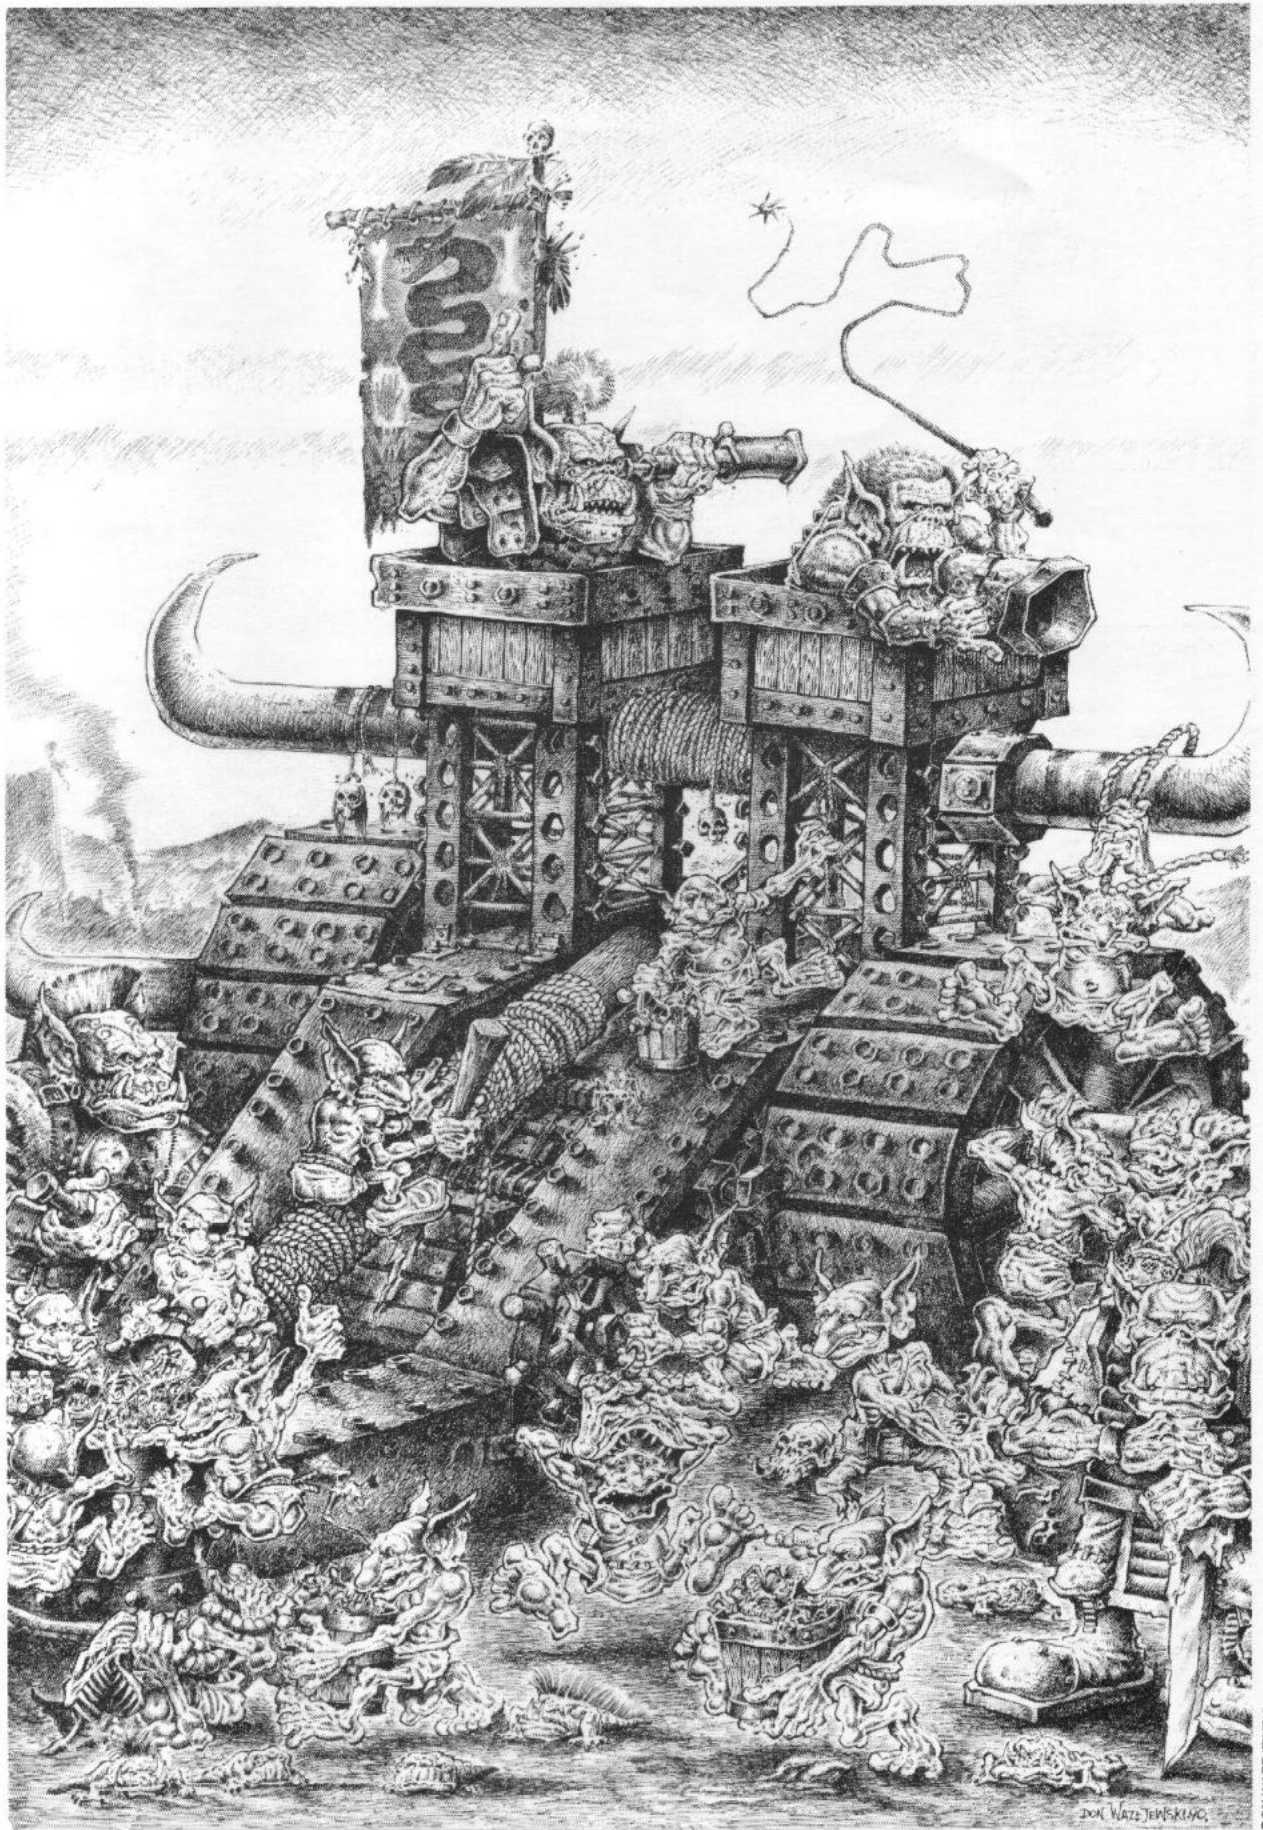

DON WAZEJEVSKI

DON WAZEJEVSKI