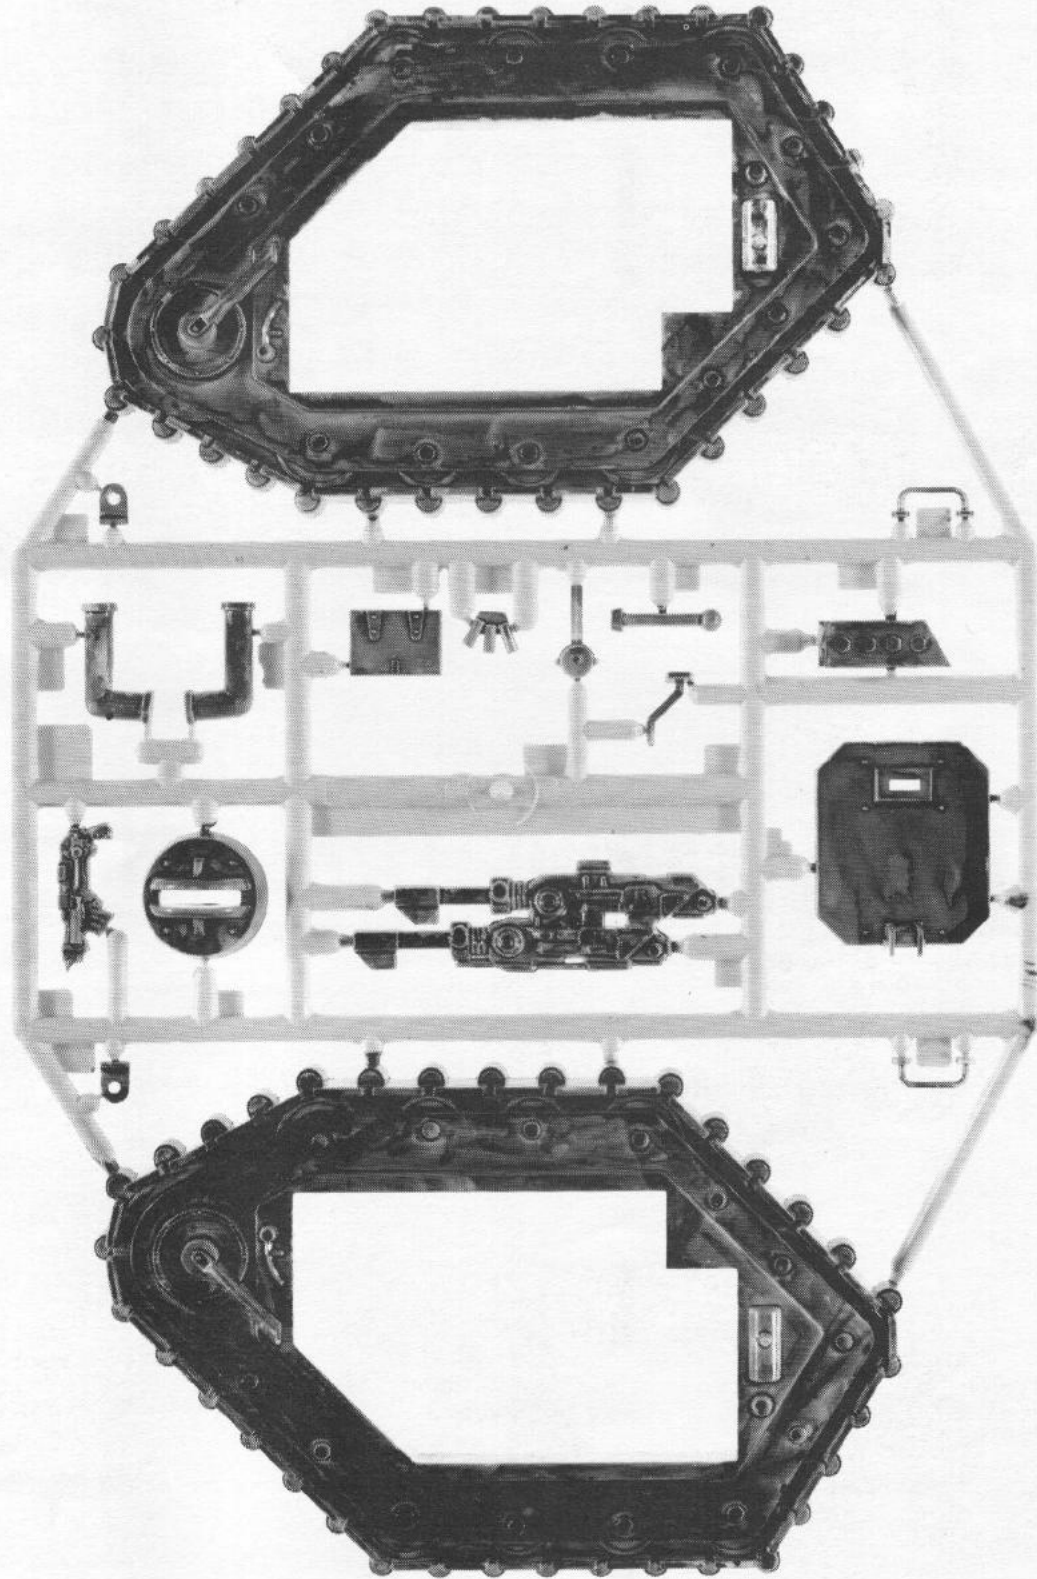

LAND RAIDER

LAND RAIDER TRACK SPRUE
(SHOWN AT 70% ACTUAL SIZE)
102181

Miniatures supplied unpainted. **WARNING.** This product contains lead which may be harmful if chewed or swallowed. Citadel Miniatures are not recommended for children under 14 years of age.

© Copyright Games Workshop Ltd. All rights reserved.

CITADEL
MINIATURES®