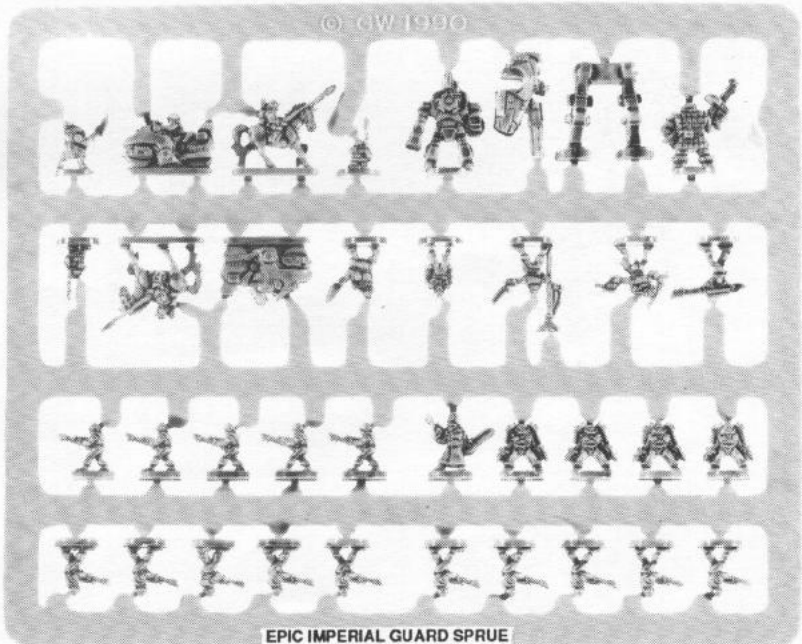

EPIC IMPERIAL GUARD SPRUE
125972

ROBOTS

DREADNOUGHTS

Designed by

Alan Perry

CITADEL
MINIATURES

Miniatures supplied unpainted. WARNING: This product contains lead which may be harmful if chewed or swallowed. Citadel Miniatures are not recommended for children under 14 years of age.

© Copyright Games Workshop Ltd. All rights reserved.