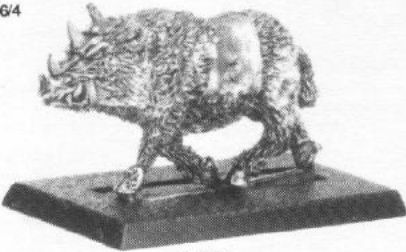

BOAR 9
074736/10