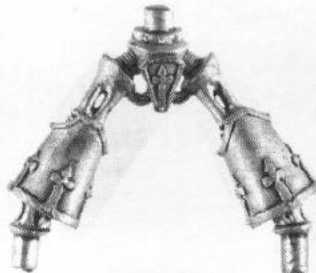

LEGS
076015/9