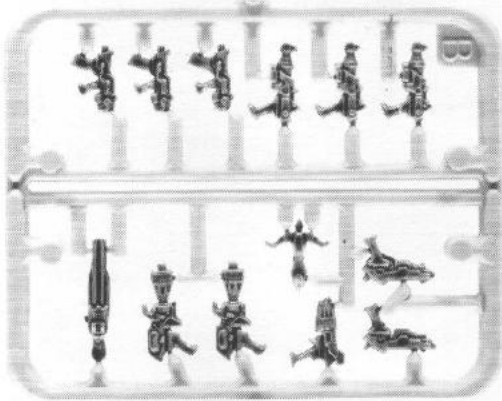

PLASTICS

HAND WEAPONS SPRUE
(3 AUTO PISTOLS, 3 BOLT PISTOLS, 2 HAND FLAMERS,
2 STUB GUNS, 1 HAND CROSSBOW, 1SAWN OFF
SHOTGUN AND 1 PLASMA PISTOL)
102764