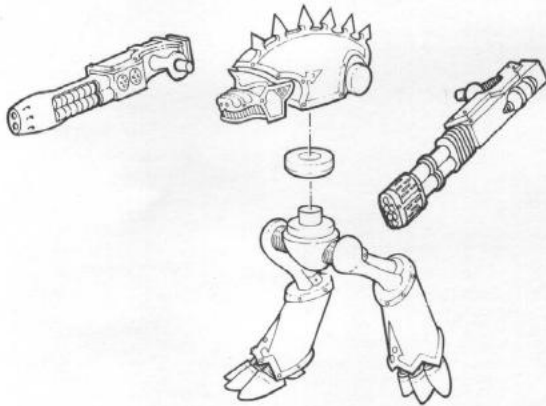

HEAD AND TORSO
076015/2

CONNECTING RING
076015/3

LEGS
076015/1

EACH COMPLETE WAR HOUND CONSISTS OF:
1 x LEGS
1 x HEAD AND TORSO
1 x CONNECTING RING
2 x WEAPONS
PLEASE STATE WHICH WEAPONS YOU REQUIRE WHEN ORDERING.