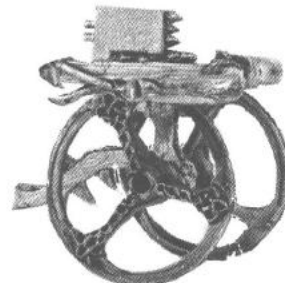

BOW
074252/44