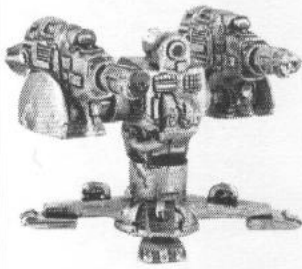

IMPERIAL ASSAULT WEAPONS

TARANTULA 1

GUNNER 3
RTB3/N