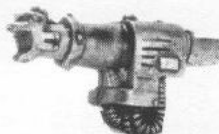

DEATHSTRIKE CANNON
076027/32