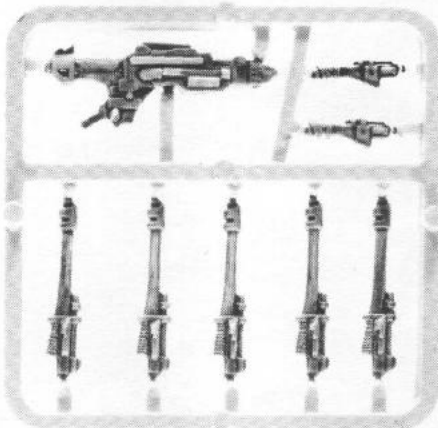

LAS GUNS AND LAS CANNON SPRUE
(1 LAS CANNON, 5 LAS GUNS, 2 LAS PISTOLS)
131280