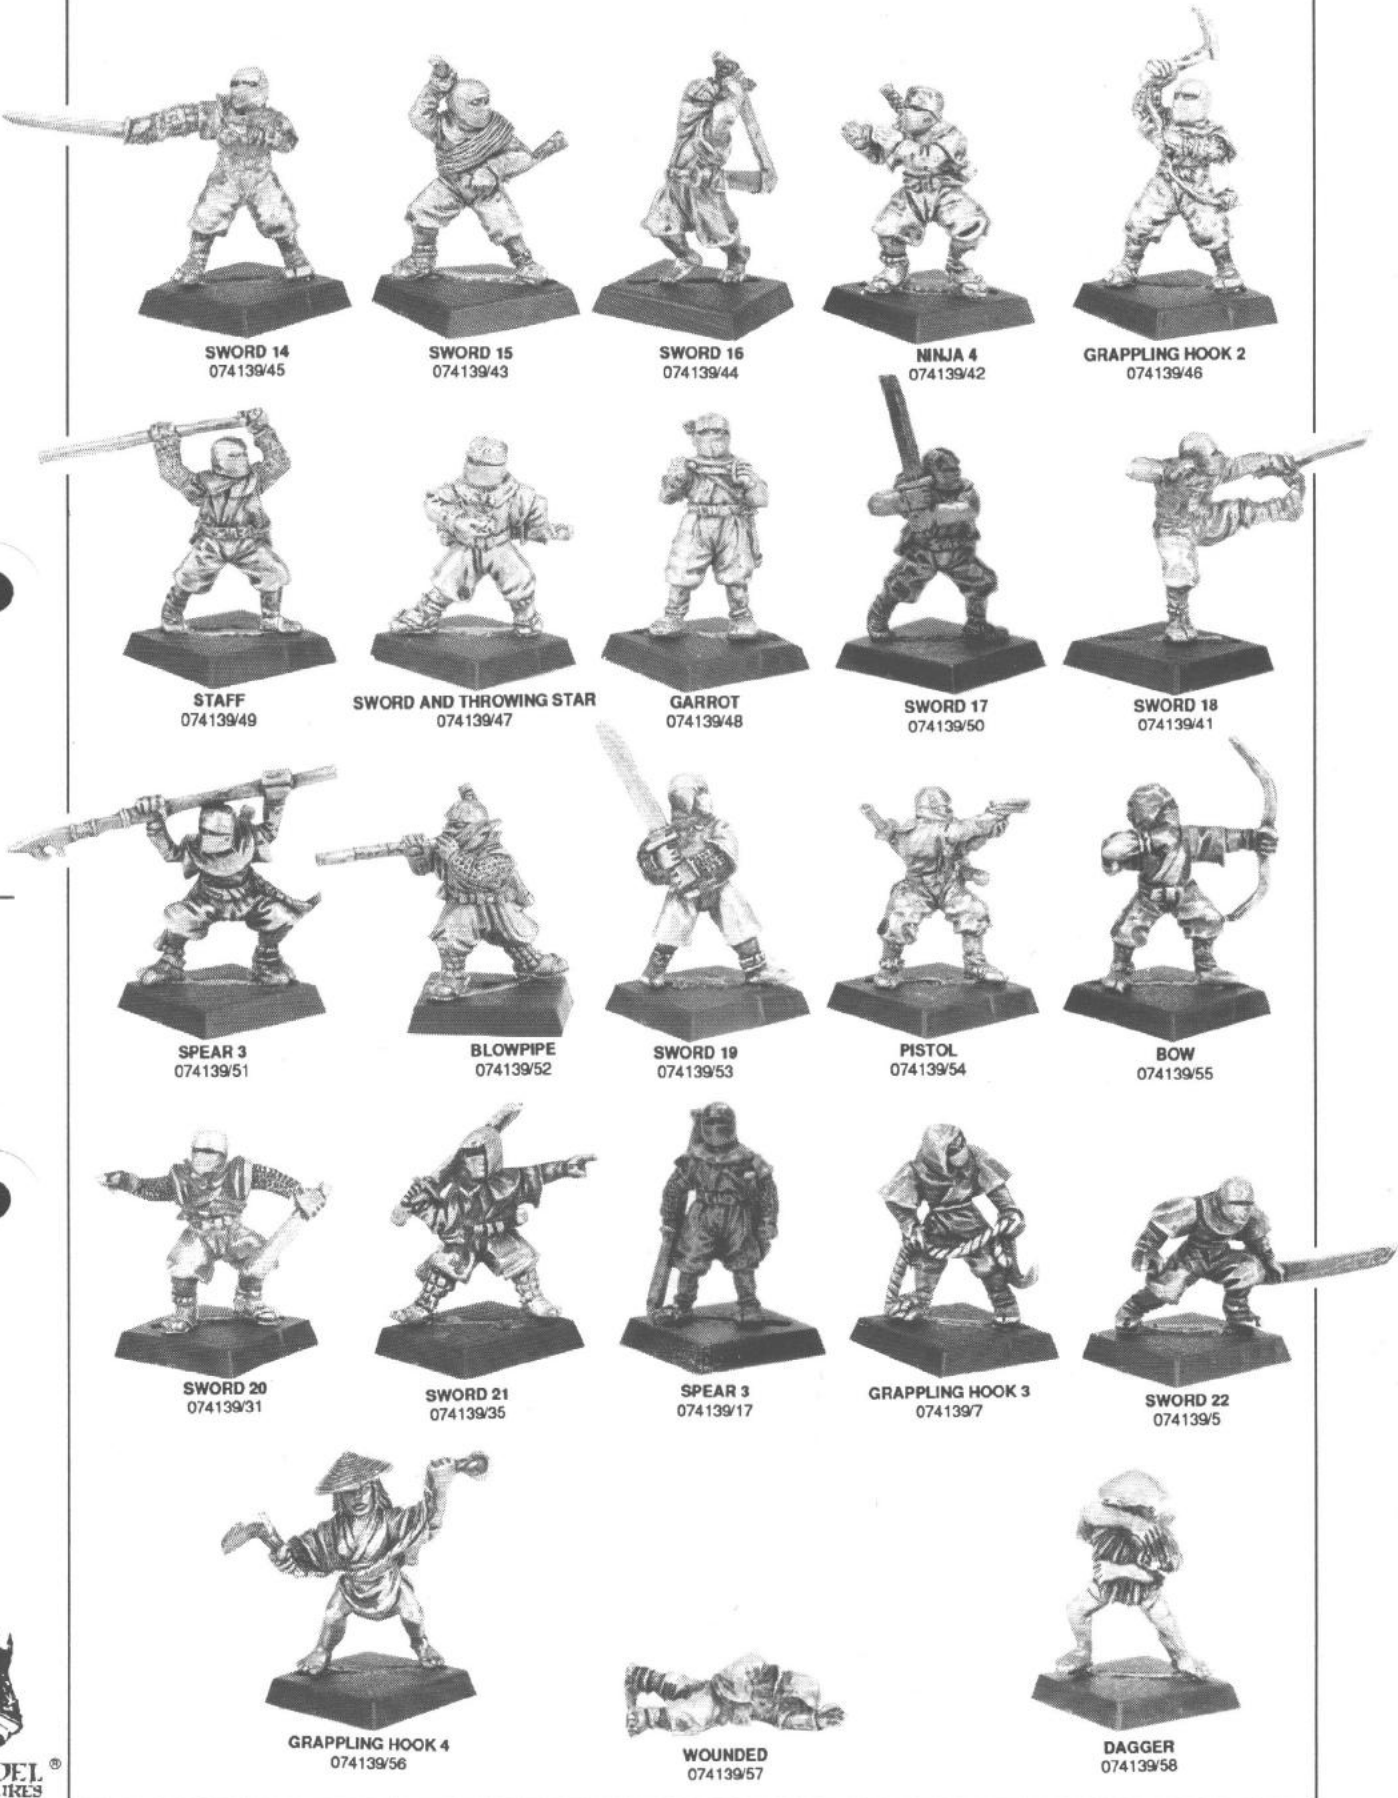

Designed by Alan and Michael Perry with Aly Morrison

NINJA ASSASSINS

SWORD 14
074139/45

SWORD 15
074139/43

SWORD 16
074139/44

NINJA 4
074139/42

GRAPPLING HOOK 2
074139/46

STAFF
074139/49