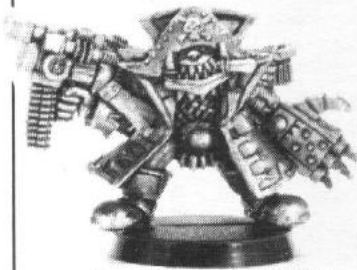

ORK FREEBOOTERZ

FLASH GIT NOB WITH POWER CLAW AND KUSTOM WEAPON*
070561/14