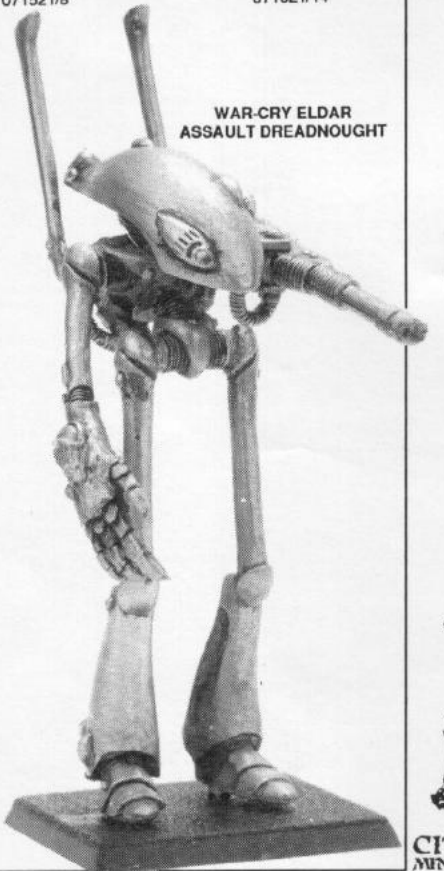

RIGHT CLOVEN HOOFED LEG
071521/13

TORSO
071521/1

LEFT DREADNOUGHT LEG
071521/8

LEFT CLOVEN HOOFED LEG
071521/14

BANSHEE ELДАР SUPPORT DREADNOUGHT

EACH ELДАР DREADNOUGHT CONSISTS OF:
 1 x TORSO
 1 x EXHAUST
 1 x LEFT ARM
 1 x LEFT LEG
 1 x DUEL MOUNT
 1 x CANOPY
 1 x RIGHT ARM
 1 x RIGHT LEG
 1 x WEAPON MOUNT
 1 x HEAVY WEAPON
PLEASE STATE WHICH ITEMS YOU REQUIRE