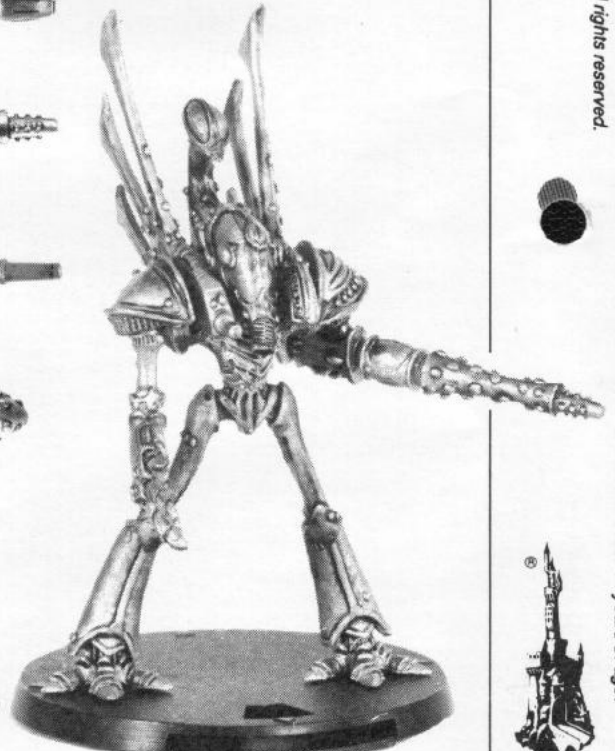

EXAMPLE OF THE COMPLETE ELDAR TITAN

Miniatures supplied unpainted. **WARNING:** This product contains lead which may be harmful if chewed or swallowed. Citadel Miniatures are not recommended for children under 14 years of age. © Copyright Games Workshop Ltd. All rights reserved.

CITADEL
MINIATURES

Designed by Jes Goodwin