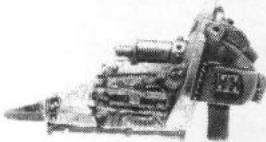

CITADEL
MINIATURES

Designed by the Citadel Design Team

IMPERIAL GUARD ON BIKES

EXAMPLES OF THE COMPLETE JET BIKE MODELS

JET BIKE FAIRING WITH TWIN BOLTER MOUNTS
072060/17

JET ENGINE
072060/18

STABILIZER FIN
072060/19