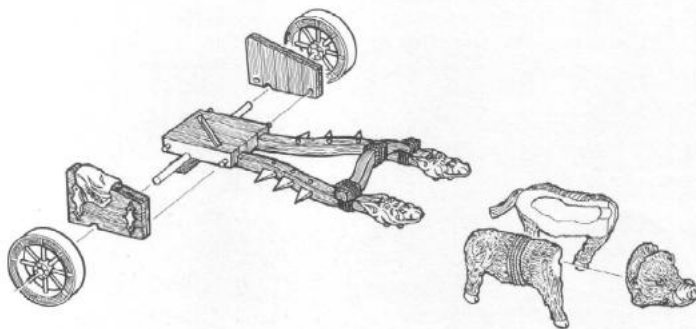

BOAR LEFT SIDE
MD1/F

BOAR RIGHT SIDE
MD1/G

THE MODEL REQUIRES ASSEMBLY
AS SHOWN ABOVE

THE GOBLIN KING'S CHARIOT BOX SET CONTAINS:
1 x COMPLETE GOBLIN KING'S CHARIOT

Miniatures supplied unpainted. WARNING. This product contains lead which may be harmful if chewed or swallowed. Citadel Miniatures are not recommended for children under 14 years of age.