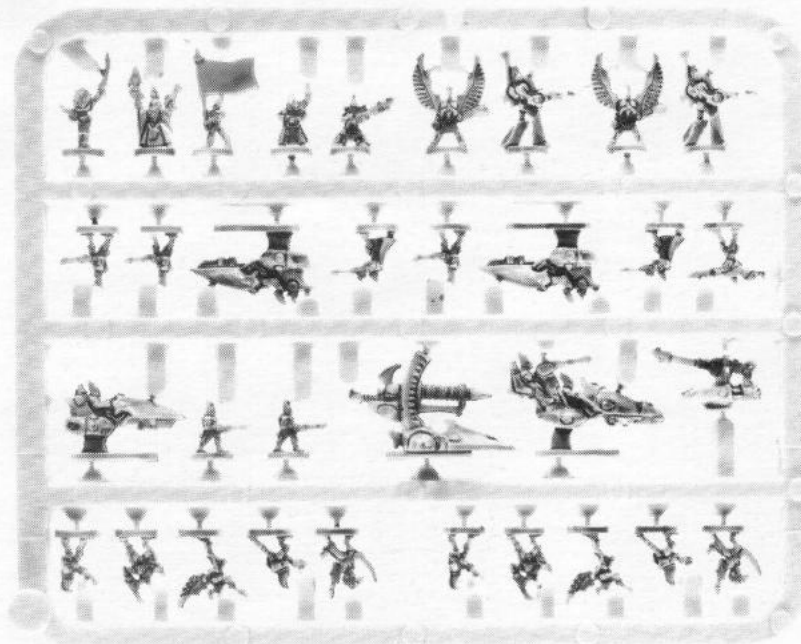

EPIC ELДАР LEGION SPRUE
132342

EPIC ELДАР WAR HOST

This box set contains 10 of the highly detailed sprues as shown on the right

EPIC ELДАР WAR HOST SPRUES
Each sprue contains the following:
2 Harlequins, 2 Striking scorpions, 2 Wraithguard,
1 Warlock, 1 Assault jet bike, 5 Guardians, 2 Scouts,
2 Swooping hawks, 1 Guardian artillery crew,
1 Grav-mount vibro-cannon, 2 Exarchs, 1 Howling
banehee, 2 Guardians with heavy weapons,
3 Jetbikes, 2 Fire dragons, 2 Dark reapers,
2 Dire avengers, 1 Guardian standard bearer
and 1 Grav-mount artillery