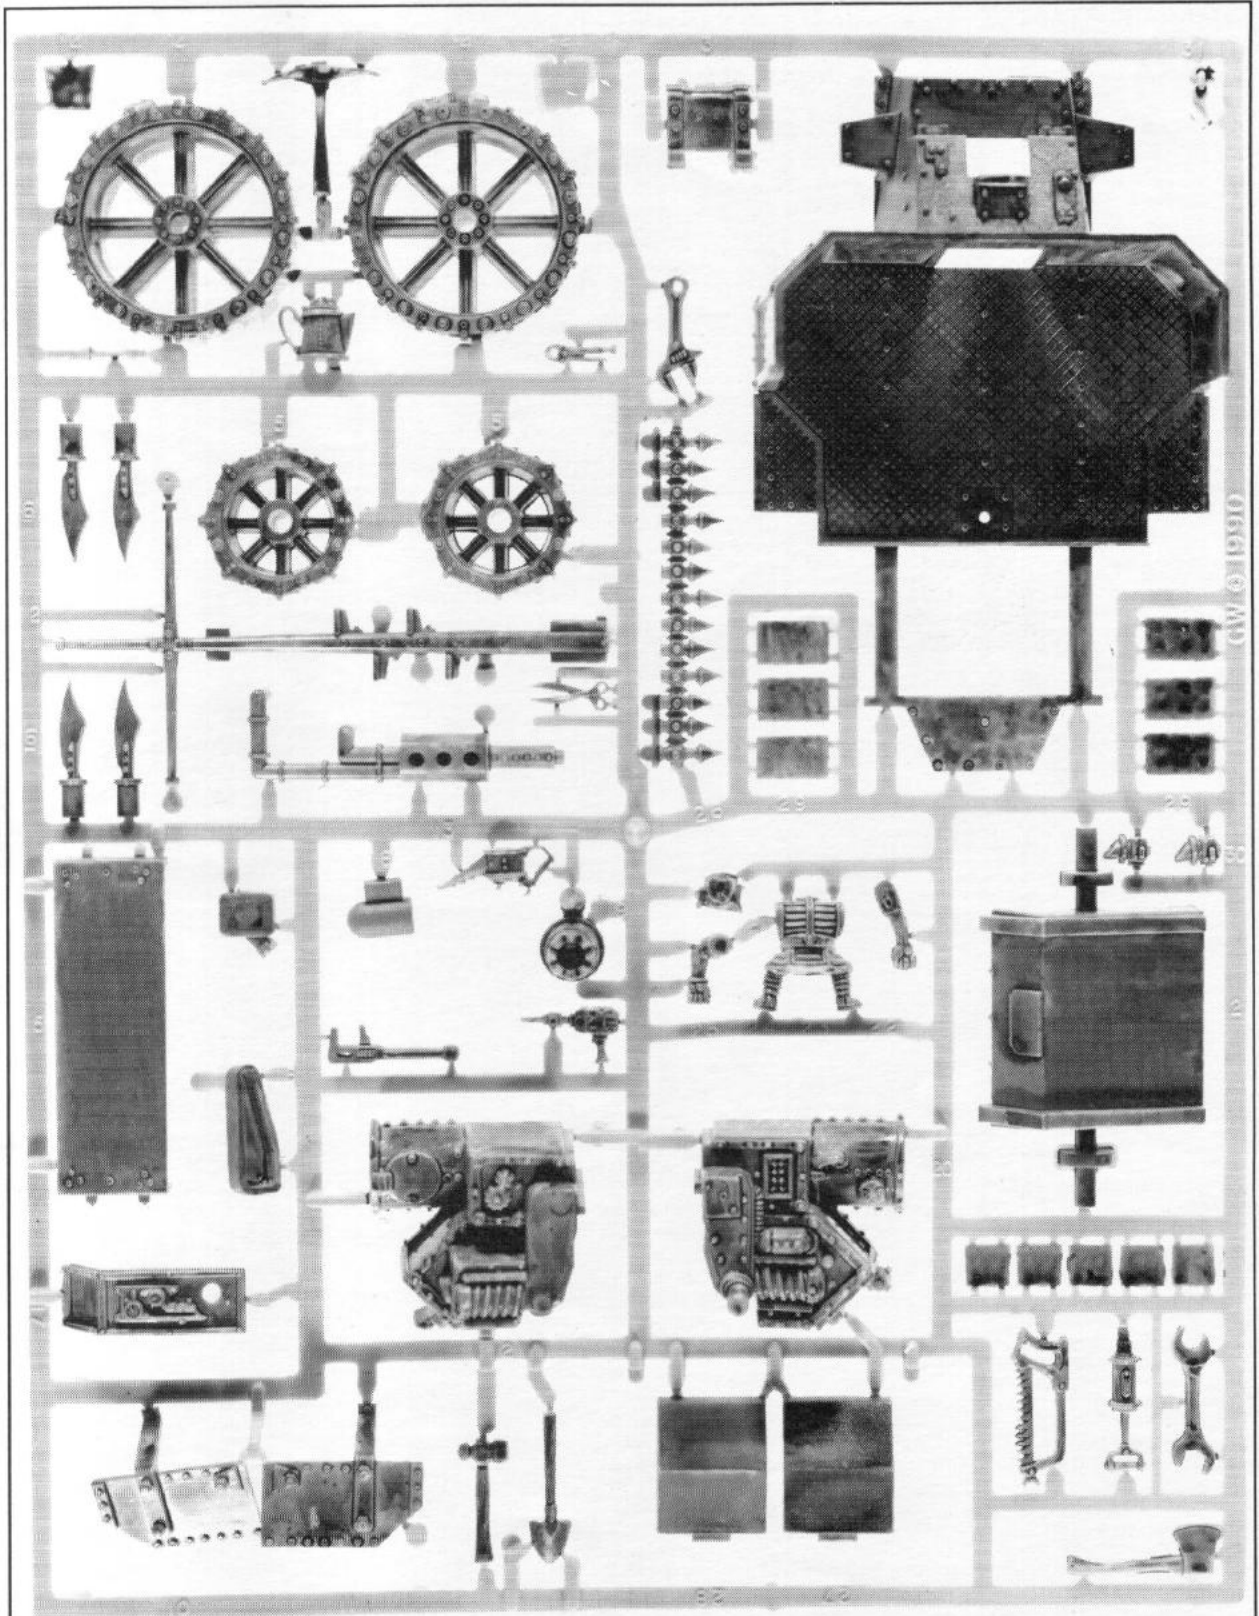

ORK BATTLEWAGON

BATTLEWAGON SPRUE
(SHOWN AT 70% ACTUAL SIZE)
101520

Minatures supplied unpainted. WARNING. This product contains lead which may be harmful if chewed or swallowed. Citadel Miniatures are not recommended for children under 14 years of age.
© Copyright Games Workshop Ltd. All rights reserved.