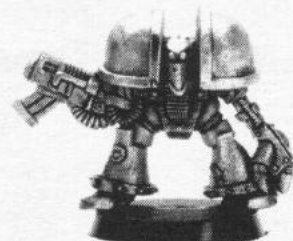

"MARINE" TINBOY
070671/4

Miniatures supplied unpainted. WARNING. This product contains lead which may be harmful if chewed or swallowed. Citadel Miniatures are not recommended for children under 14 years of age.
© Copyright Games Workshop Ltd. All rights reserved.

CITADEL
MINIATURES

Designed by Kev Adams