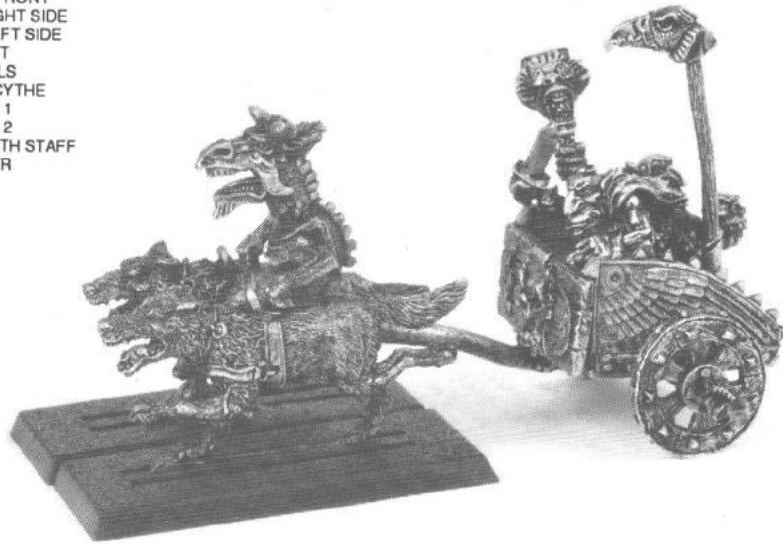

GOBLIN CHARIOT

THE COMPLETE GOBLIN CHARIOT CONSISTS OF:

- 1 x CHASSIS
- 1 x YOKE
- 1 x BANNER POLE
- 1 x CHARIOT FRONT
- 1 x CHARIOT RIGHT SIDE
- 1 x CHARIOT LEFT SIDE
- 1 x SHAFT
- 2 x WHEELS
- 2 x WHEEL SCYTHE
- 1 x WOLF 1
- 1 x WOLF 2
- 1 x CHAMPION WITH STAFF
- 1 x DRIVER

Miniatures supplied unpainted. WARNING: This product contains lead which may be harmful if chewed or swallowed. Citadel Miniatures are not recommended for children under 14 years of age. © Copyright Games Workshop Ltd. All rights reserved.

Designed by the Citadel Design Team