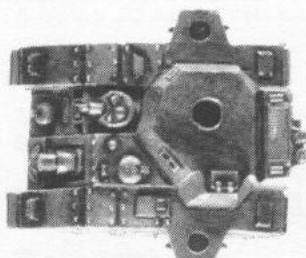

CITADEL
MINIATURES

Designed by Jes Goodwin

IMPERIAL TANKS & WAR MACHINES

THE COMPLETE BANEBLADE CONSISTS OF:

- 1 x BANE BLADE CHASSIS
- 1 x BANEBLADE TURRET
- 1 x SPONSON TURRETS 1

**BANEBLADE
SUPER HEAVY BATTLETANK**