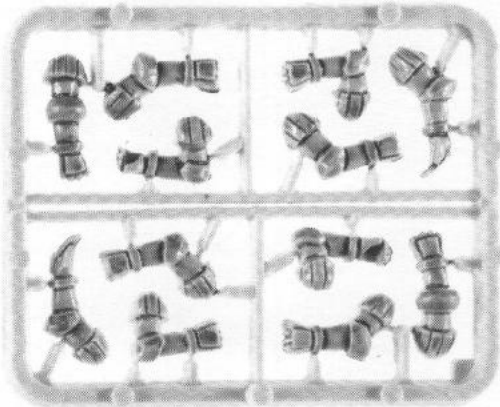

PLASTICS

SPACE MARINE ARM SPRUE
103004