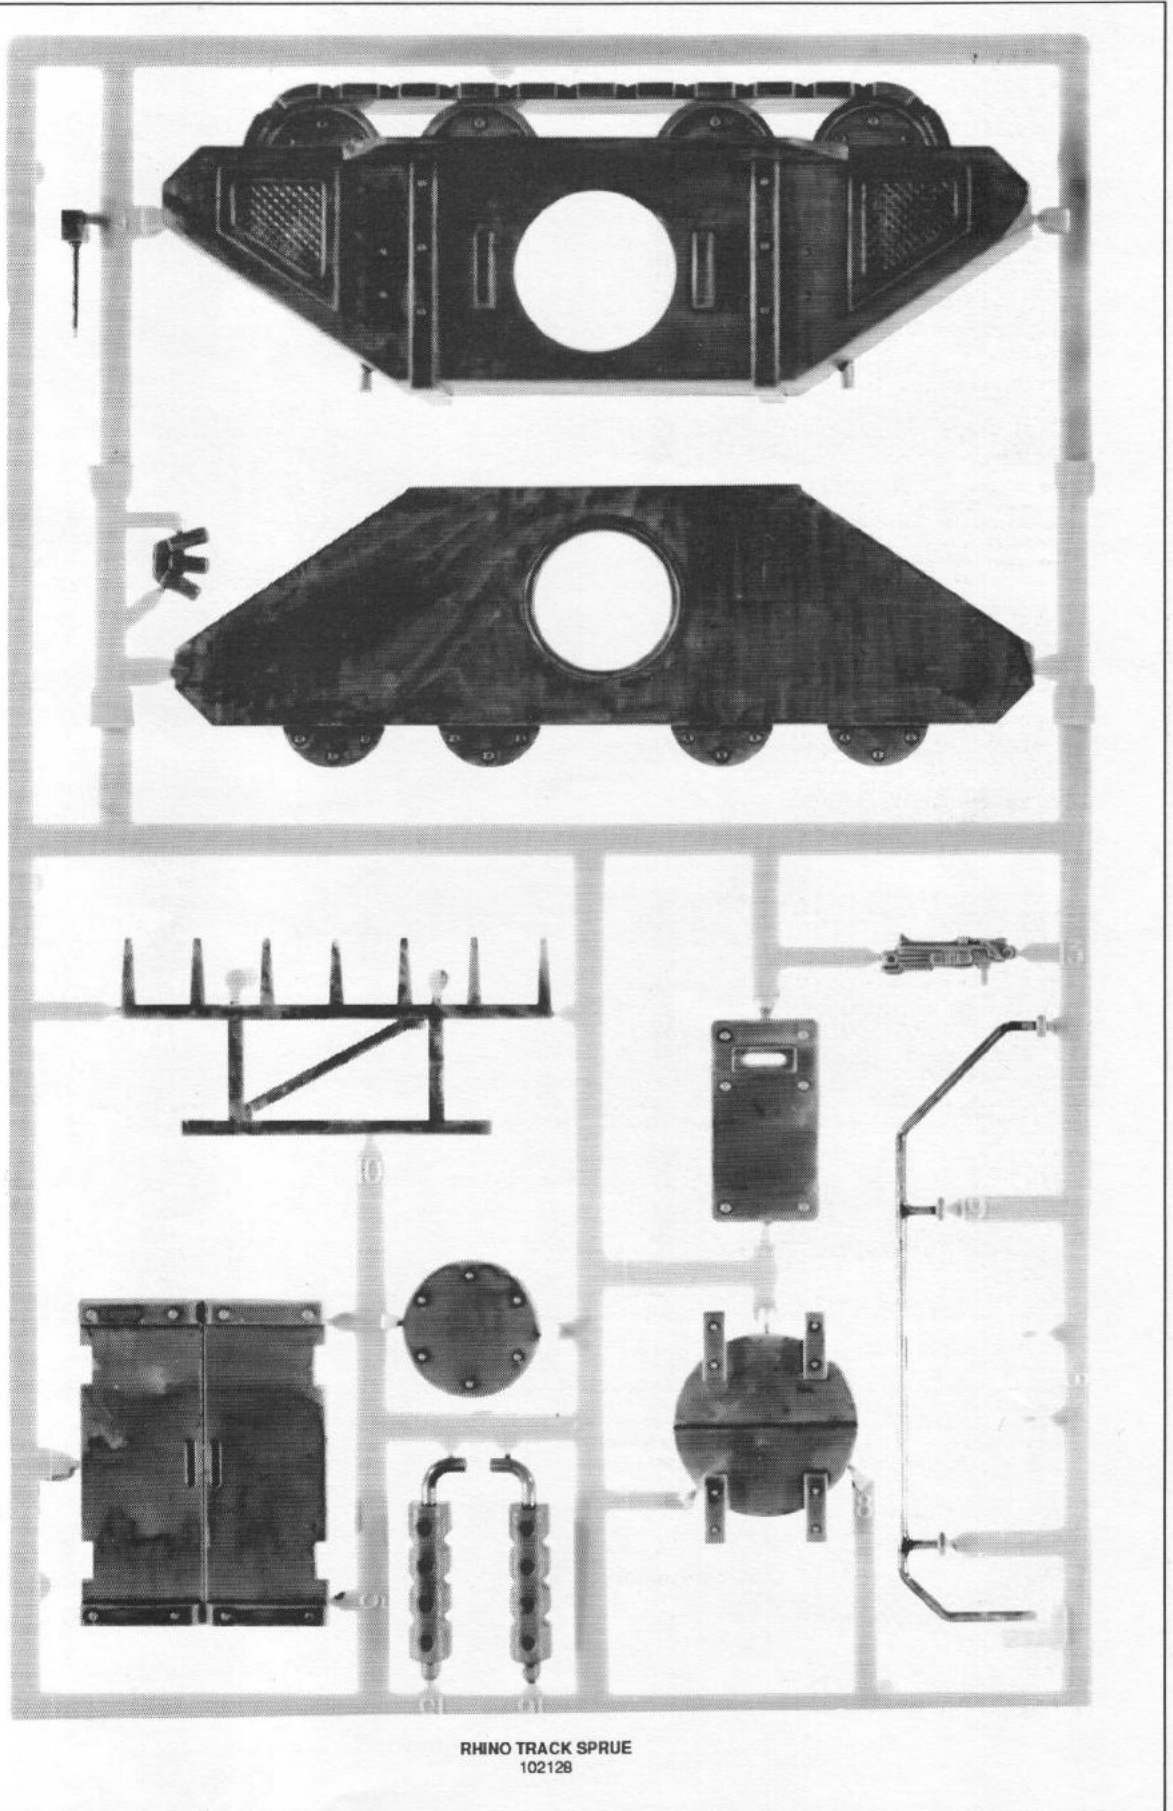

RHINO

RHINO TRACK SPRUE
102128

Miniatures supplied unpainted. **WARNING.** This product contains lead which may be harmful if chewed or swallowed. Citadel Miniatures are not recommended for children under 14 years of age.
© Copyright Games Workshop Ltd. All rights reserved.