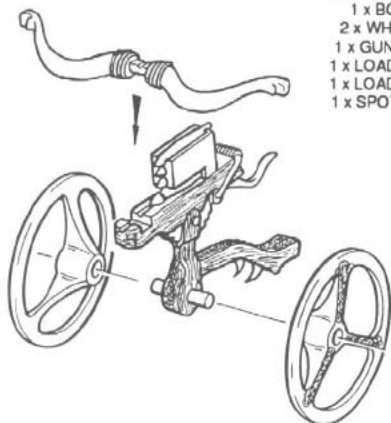

DARK ELVES

REPEATING BOLT THROWER

THE COMPLETE REPEATING BOLT THROWER CONSISTS OF:

- 1 x CHASSIS
- 1 x BOW
- 2 x WHEEL
- 1 x GUNNER
- 1 x LOADER 1
- 1 x LOADER 2
- 1 x SPOTTER