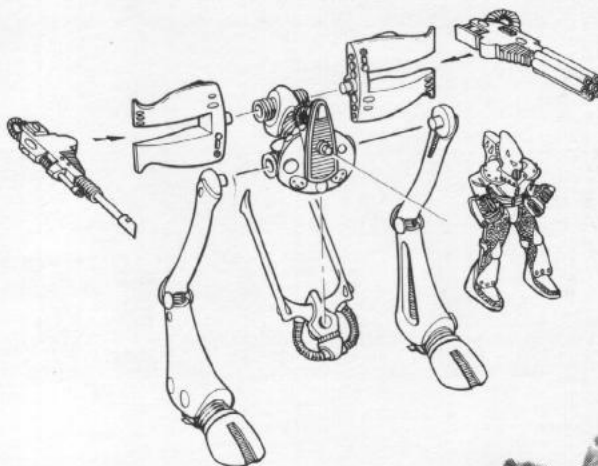

ELDAR DREADNOUGHTS

EACH ELDAR SPIRIT WARRIOR CONSISTS OF:
1 x TORSO   1 x SPIRIT WARRIOR HEAD
1 x LEFT ARM   OR   1 x RIGHT ARM
1 x EXHAUST1   1 x RIGHT LEG
1 x LEFT LEG   1 x WEAPON MOUNT
1 x HEAVY WEAPON   1 x GHOST WARRIOR
PLEASE STATE WHICH ITEMS YOU REQUIRE

EACH ELDAR WAR WALKER CONSISTS OF:
1 x TORSO   1 x WAR WALKER PILOT
1 x EXHAUST   1 x RIGHT LEG
1 x LEFT LEG   2 x WEAPON SHIELD
2 x HEAVY WEAPON
PLEASE STATE WHICH ITEMS YOU REQUIRE

Designed by Jes Goodwin

© Copyright Games Workshop Ltd. All rights reserved. Citadel Miniatures are not recommended for children under 14 years of age. Miniatures supplied unpainted. WARNING: This product contains lead which may be harmful if chewed or swallowed.