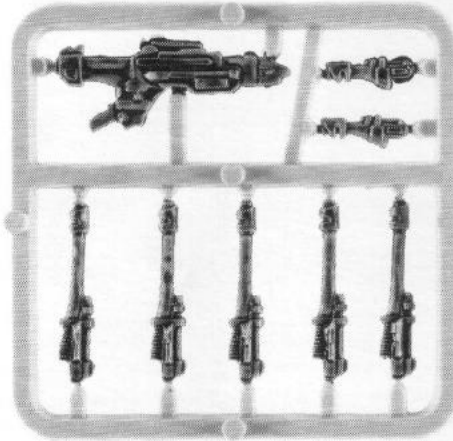

LAS GUN AND LAS CANNON SPRUE
131260