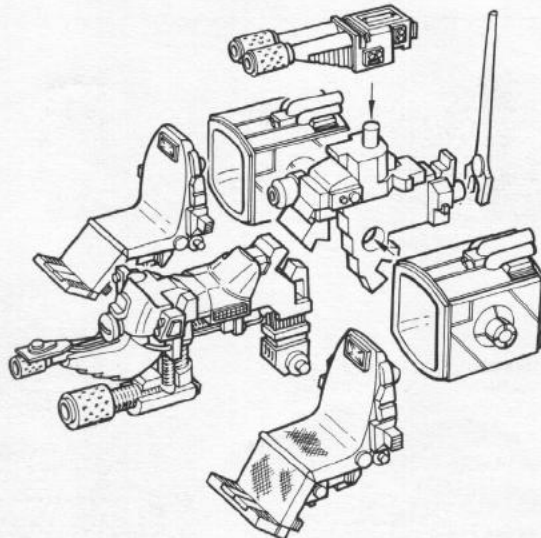

Miniatures supplied unpainted. WARNING. This product contains lead which may be harmful if chewed or swallowed. Citadel Miniatures are not recommended for children under 14 years of age. © Copyright Games Workshop Ltd. All rights reserved.

Designed by Michael Perry