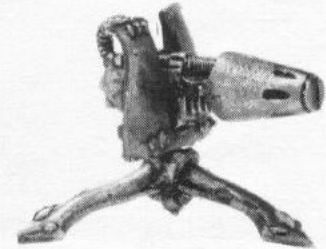

THESE ARE ALL EXAMPLES OF THE COMPLETE ELDAR HEAVY WEAPONS

EACH COMPLETE HEAVY WEAPON CONSISTS OF:
1 x TRIPOD OR 1 x FLOATING WEAPON PLATFORM
1 x WEAPON SHIELD OR 1 x WEAPON MOUNT
1 x HEAVY WEAPON
1 x SPOTTER
1 x GUNNER