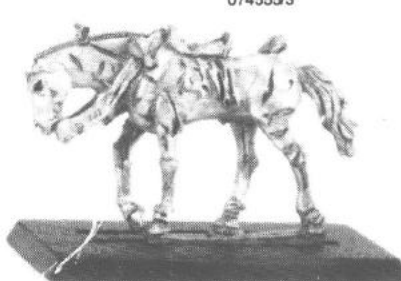

ROTTING FLESH HORSE 3
074555/9