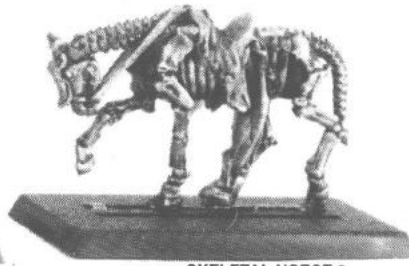

SKELETAL HORSE 3
074555/16