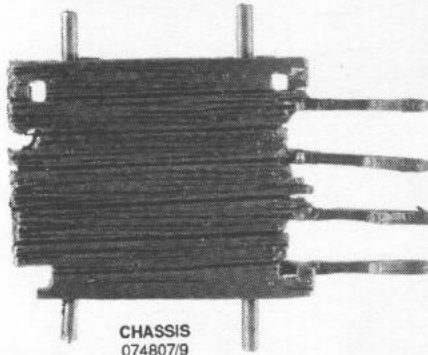

CHASSIS
074807/9