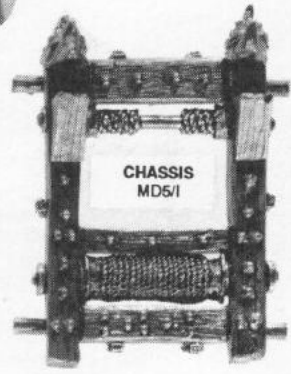

CHASSIS MD5/I