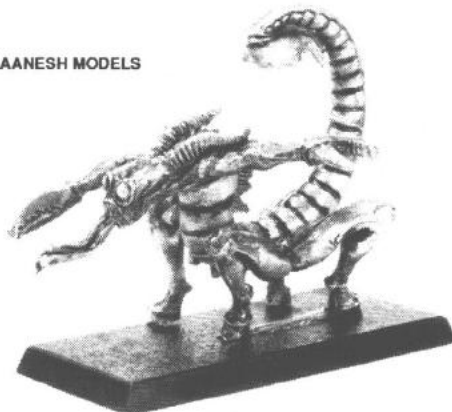

EACH COMPLETE FIEND OF
SLAANESH CONSISTS OF:
1 x TORSO
1 x TAIL
2 x LEGS
PLEASE STATE WHICH ITEMS YOU
REQUIRE WHEN ORDERING

Miniatures supplied unpainted. WARNING. This product contains lead which may be harmful if chewed or swallowed. Citadel Miniatures are not recommended for children under 14 years of age. © Copyright Games Workshop Ltd. All rights reserved.

CITADEL
MINIATURES

Designed by Michael Perry