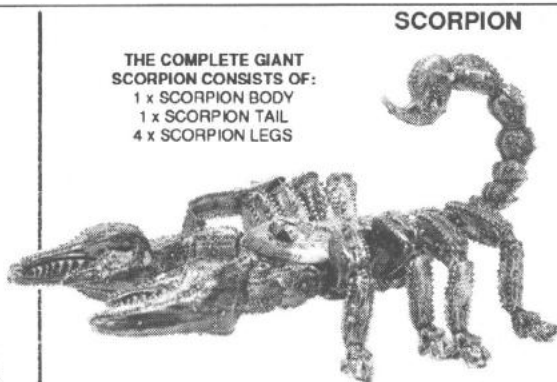

GIANT MONSTERS

Miniatures supplied unpainted. WARNING: This product contains lead which may be harmful if chewed or swallowed. Citadel Miniatures are not recommended for children under 14 years of age. © Copyright Games Workshop Ltd. All rights reserved.

Designed by Trish Morrison