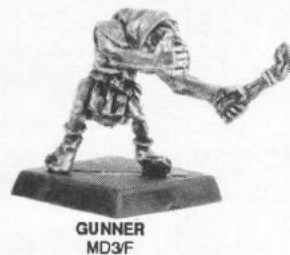

LEAD BELCHER

THE COMPLETE LEAD BELCHER CONSISTS OF:

1 x ORGAN GUNS	1 x SHIELD
4 x WHEEL SCYTHE	1 x HOWITZER
2 x WHEELS	1 x LOADER
2 x ORC CREWMEN	1 x RAMMER
1 x GUNNER	1 x GUTBAG

THE LEAD BELCHER BOX SET CONTAINS:
1 x COMPLETE LEAD BELCHER (INCLUDING CREW)