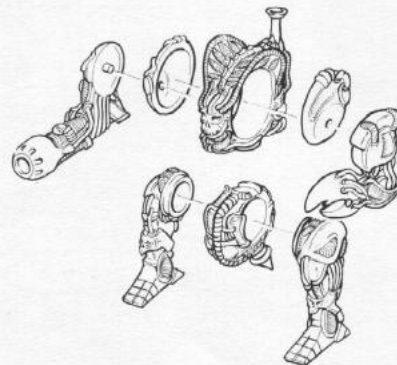

THE COMPLETE CHAOS DREADNOUGHT CONSISTS OF:

- 1 x UPPER TORSO
- 1 x LOWER TORSO
- 1 x RIGHT ARM WITH PLASMA GUN
- 1 x LEFT ARM WITH POWER CLAW
- 2 x SHOULDER JOINTS
- 1 x RIGHT LEG
- 1 x LEFT LEG

Minatures supplied unpainted. WARNING: This product contains lead which may be harmful if chewed or swallowed. Citadel Miniatures are not recommended for children under 14 years of age. © Copyright Games Workshop Ltd. All rights reserved.

**CITADEL
MINIATURES**