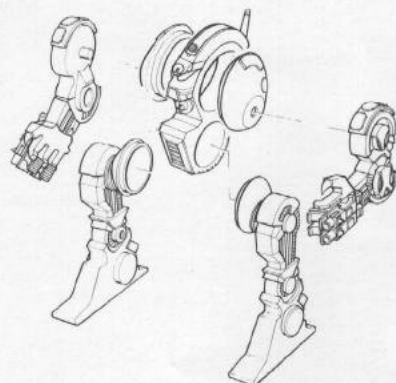

CONTEMPTOR

THIS MODEL WILL REQUIRE ASSEMBLY
AS SHOWN IN THE EXAMPLE ABOVE