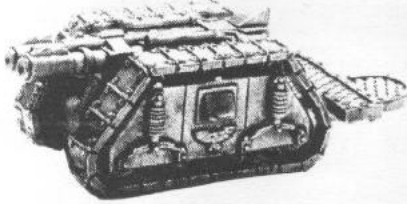

GUNNER 1
(THIS GUNNER FITS BOTH RAPIERS)
072045/20

RAPIER WEAPON 2
072045/15

TOW HOOK
072045/19

RAPIER CHASSIS 1
072045/16

TRACK 1
072045/14

RAPIER 2

THIS COMPLETE RAPIER MODEL CONSISTS OF:
 2 x TRACK 2 1 x GUNNER 1
 1 x GUNNER 2 1 x RAPIER CHASSIS 2
 1 x RAPIER WEAPON 3