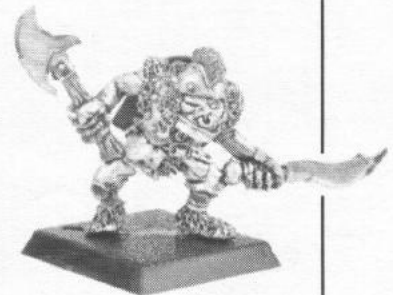

MACE AND SWORD 2
074709/37B

AXE AND SWORD 2
074709/39B

AXE AND SWORD 3
074709/37C

TWO SWORDS 4
074709/40C

AXE AND SWORD 3
074709/39C

Miniatures supplied unpainted. **WARNING.** This product contains lead which may be harmful if chewed or swallowed. Citadel Miniatures are not recommended for children under 14 years of age.
© Copyright Games Workshop Ltd. All rights reserved.