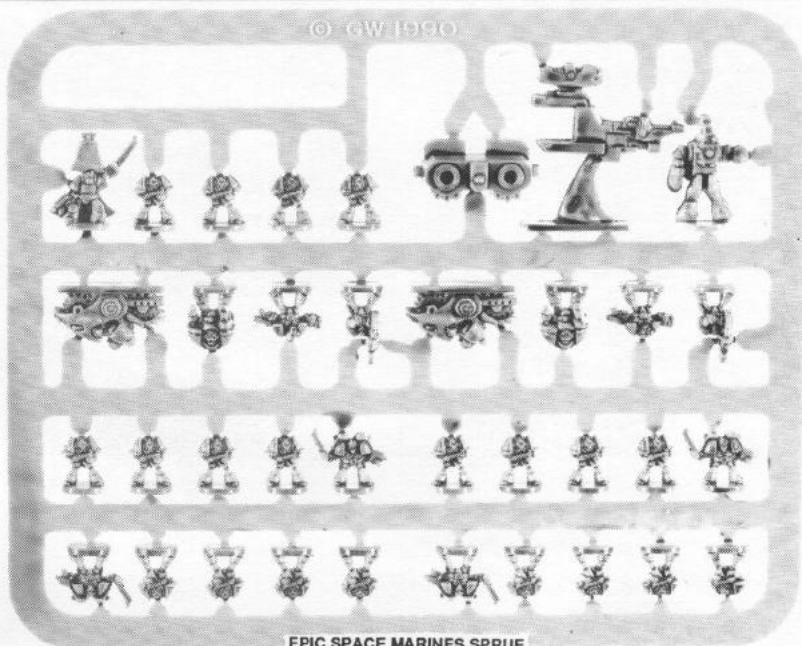

CITADEL
MINIATURES

Designed by Jes Goodwin

EPIC IMPERIAL

EPIC SPACE MARINES
This box set contains 10 of the highly detailed plastic sprues as shown on the right

EPIC SPACE MARINE SPRUES
Each sprue contains the following:
1 Robot, 2 Marine captains, 2 Marines with heavy weapons, 1 Marine commander, 20 Marines in mark 7 armour, 2 Marines in terminator armour, 4 Marines with jump packs, 2 Marine Bikers, 1 Landapeeder.