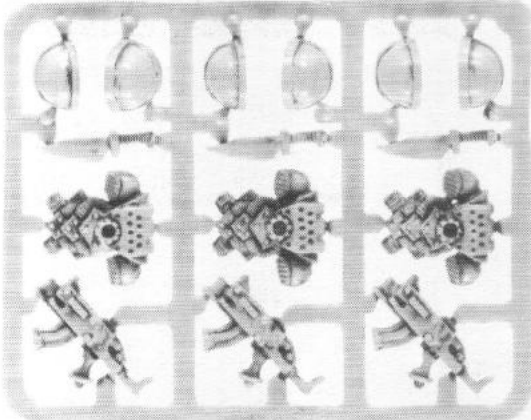

SPACE MARINE BOLTER AND BACK PACK SPRUE
101532

SPACE MARINE ARM SPRUE
103004

Space Marines are the ultimate warriors of the 41st Millennium and devoted servants of the Emperor. The Space Marines of the Strike Force are equipped with Mark 7 power armour - also known as *Armorum Impetor* or *Eagle* armour. The Space Marine Strike Force boxed set contains 15 superbly modelled metal miniatures (3 complete combat squads) with 5 Space Marine bolter and back pack sprues and 3 Space Marine arm sprues.