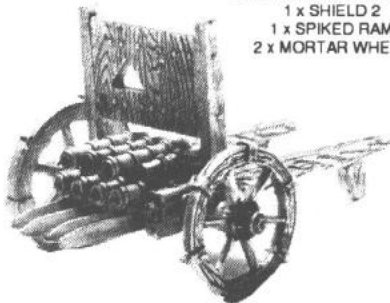

ORGAN GUN CHASSIS
074178/6

Miniatures supplied unpainted. **WARNING:** This product contains lead which may be harmful if chewed or swallowed. Citadel Miniatures are not recommended for children under 14 years of age. © Copyright Games Workshop Ltd. All rights reserved.

CITADEL
MINIATURES