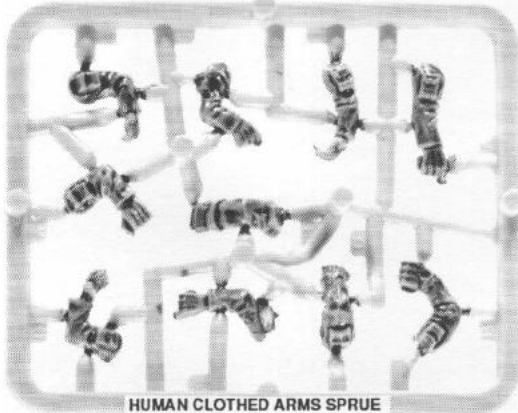

HUMAN CLOTHED ARMS SPRUE
131258