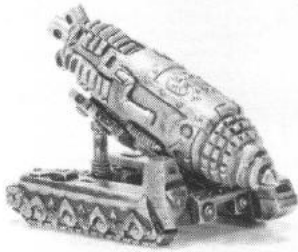

**CITADEL
MINIATURES**

Designed by the Citadel Design Team with Colin Dixon

IMPERIAL TANKS & WAR MACHINES

IMPERIAL MOLE

THE COMPLETE IMPERIAL MOLE CONSISTS OF:
 1 x IMPERIAL MOLE TRANSPORTER
 1 x MOLE
 1 x HYDRAULIC PISTON
 1 x LIFTING PLATFORM