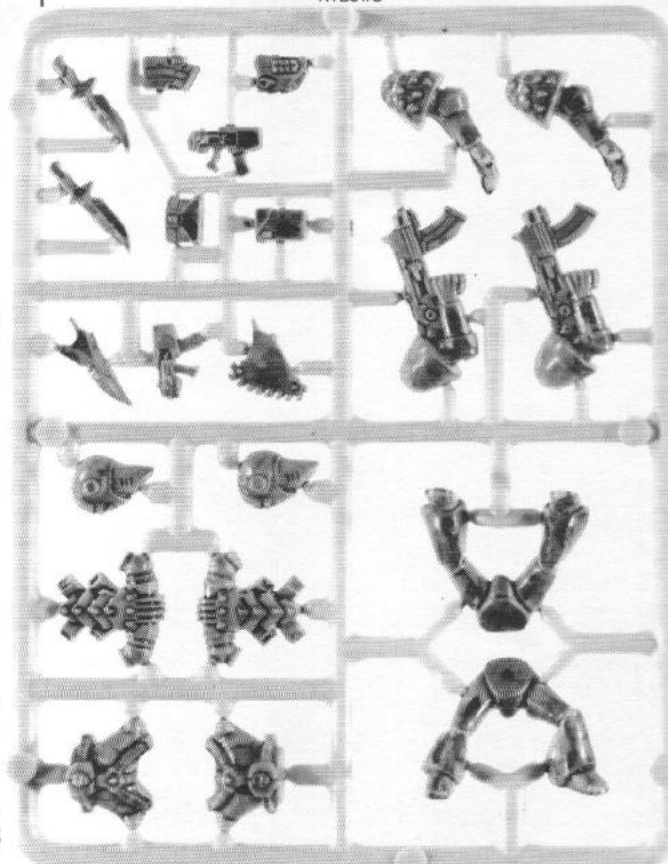

SPACE MARINE HEAVY WEAPONS SPRUE
RTB01/C

EXAMPLE IMPERIAL SPACE MARINES

This box set contains 17 sprues of highly detailed hard styrene plastic components, with enough pieces to construct 30 Space Marine miniatures equipped with Mark 6 armour. These include heavy weapon operatives with missile launchers and flamer, as well as personality models. Each box set contains 9 Space Marines with bolters sprue, 6 Space Marines with close combat sprues and 2 Space Marine heavy weapon sprue