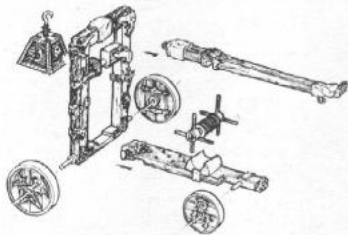

WHEEL 1
MD2/E

WHEEL 2
MD2/D

COUNTER
BALANCE
MD2/J

THE MODEL REQUIRES ASSEMBLY
AS SHOWN ABOVE

THE SKULL CRUSHER BOX SET CONTAINS:
1 x COMPLETE SKULL CRUSHER (INCLUDING CREW)

Miniatures supplied unpainted. WARNING: This product contains lead which may be harmful if chewed or swallowed. Citadel Miniatures are not recommended for children under 14 years of age. © Copyright Games Workshop Ltd. All rights reserved.