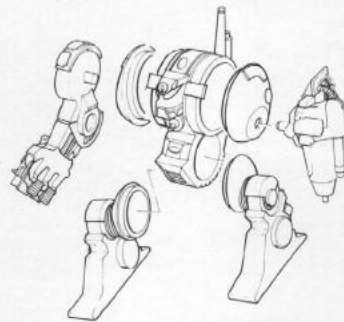

FURIBUNDUS

THIS MODEL WILL REQUIRE ASSEMBLY
AS SHOWN IN THE EXAMPLE ABOVE