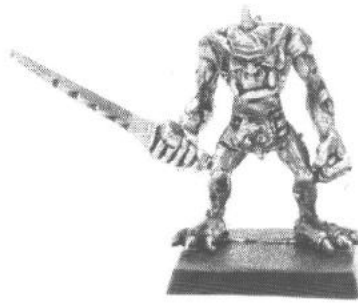

PLAGUESCUM
073226/2