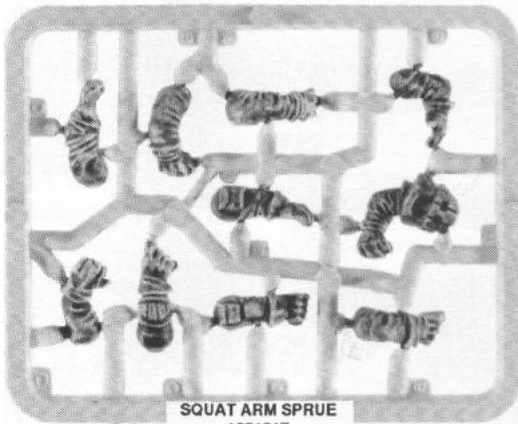

SQUAT ARM SPRUE
1321317