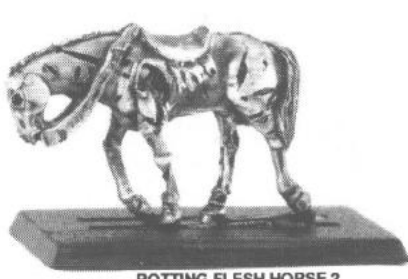

ROTTING FLESH HORSE 2
074555/3