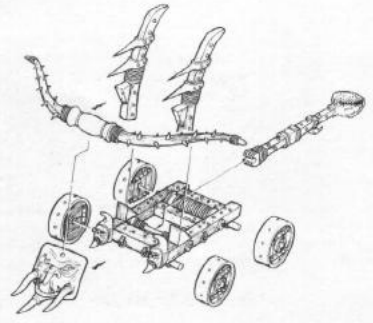

THROWING ARM MD5/K

BOW MD5/H

SUPPORT MD5/J

THE MAN-MANGLER BOX SET CONTAINS:
1 x COMPLETE MAN-MANGLER (INCLUDING CREW)

CARVED FACE MD5/G

THIS MODEL REQUIRES ASSEMBLY AS SHOWN ABOVE

Miniatures supplied unpainted. WARNING: This product contains lead which may be harmful if chewed or swallowed. Citadel Miniatures are not recommended for children under 14 years of age. © Copyright Games Workshop Ltd. All rights reserved.