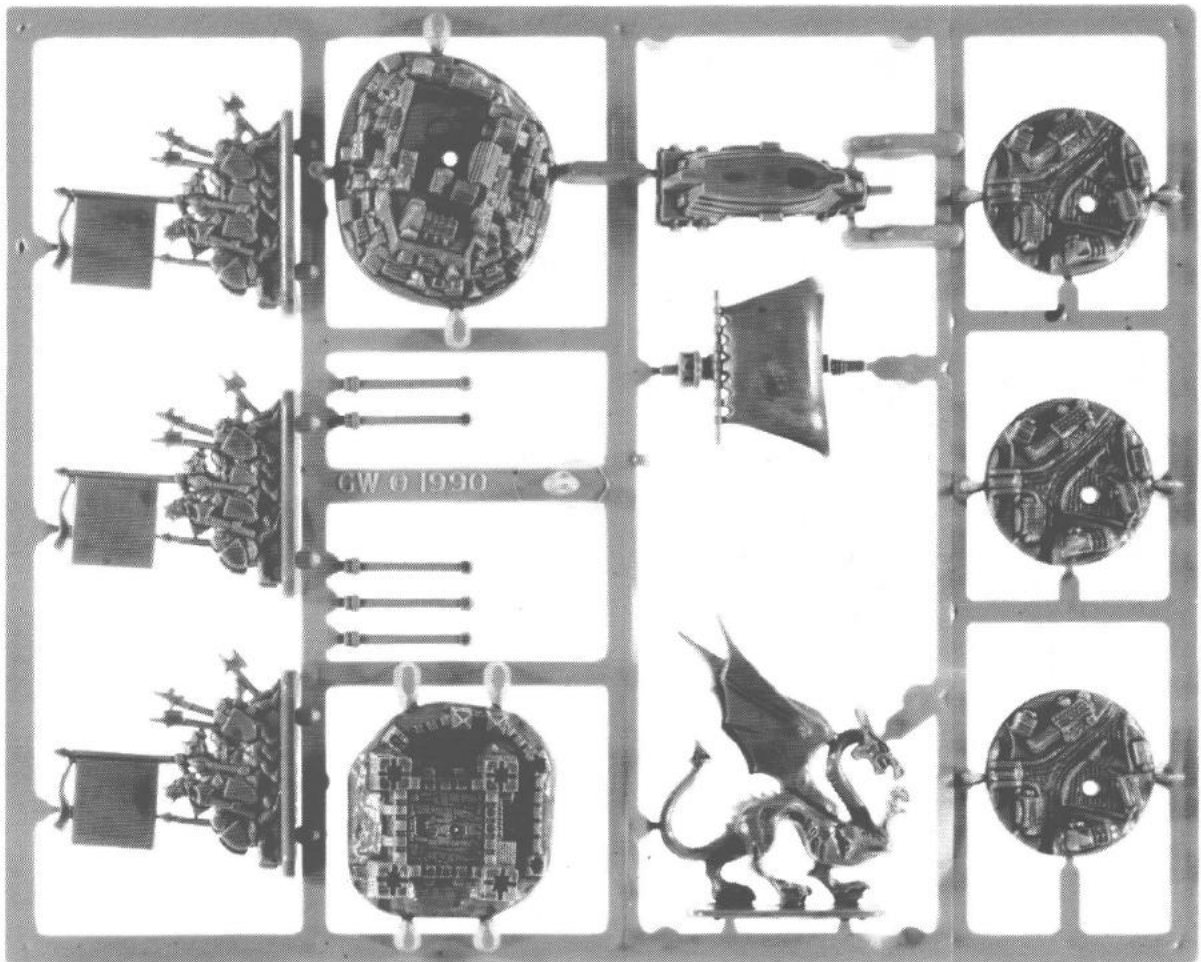

MIGHTY EMPIRES SPRUE
127016

Miniatures supplied unpainted. WARNING: This product contains lead which may be harmful if chewed or swallowed. Citadel Miniatures are not recommended for children under 14 years of age.
© Copyright Games Workshop Ltd. All rights reserved.