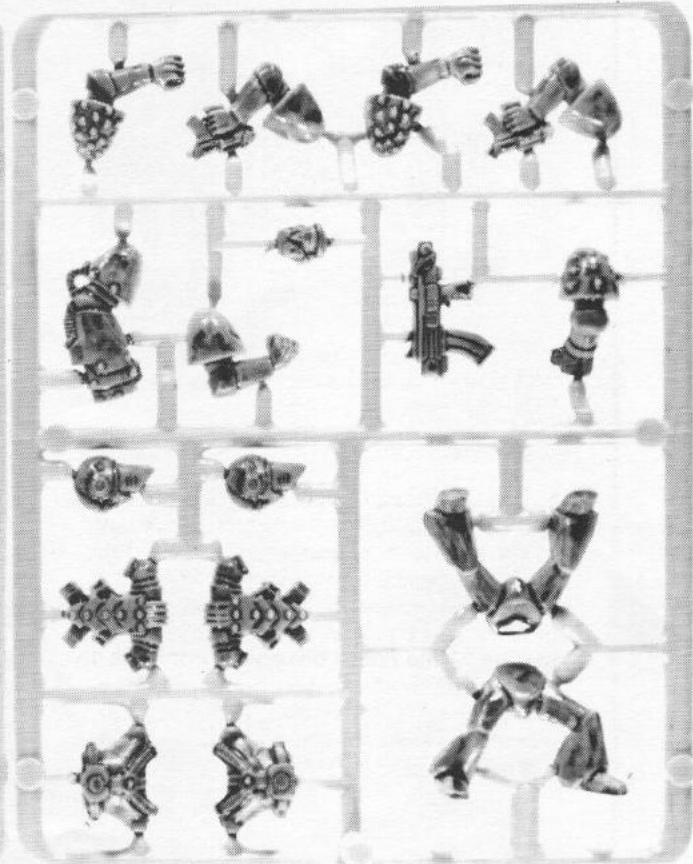

SPACE MARINE CLOSE COMBAT WEAPONS SPRUE
RTB01/B

Designed by the Citadel Design Team