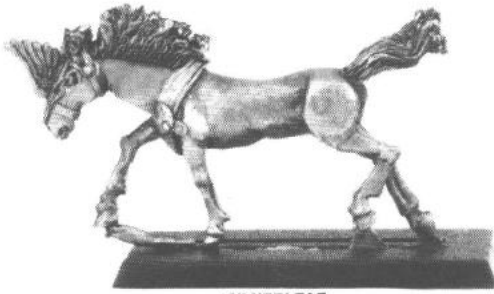

ELVEN ATTACK CHARIOT

SILVERLEAF
MD4/R