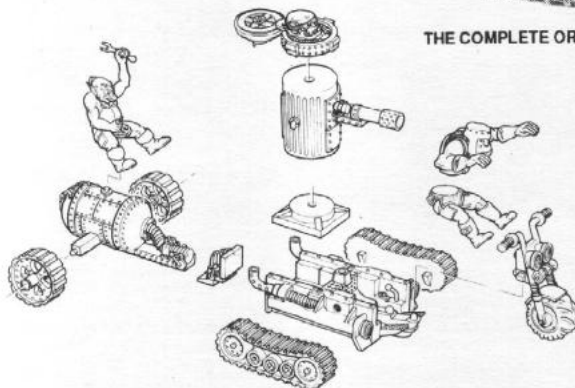

THE COMPLETE ORK SCORCHER

SNOTLING PUMPER
070546/22

THE COMPLETE ORK SCORCHER CONSISTS OF:

- 1 x CHASSIS
 - 1 x HANDLE BARS
 - 2 x TRACKS
 - 1 x DRIVER
 - 1 x DRIVER'S LEGS
 - 1 x SNOTLING PUMPER
 - 1 x FUEL TANK
 - 1 x AXLE
 - 2 x WHEELS
 - 1 x CONNECTING LINK
 - 1 x OPEN HATCH WITH ORK GUNNER
 - 1 x CLOSED HATCH
 - 1 x TURRET
 - 1 x PLATFORM
- PLEASE STATE WHICH DRIVER YOU REQUIRE WHEN ORDERING.**