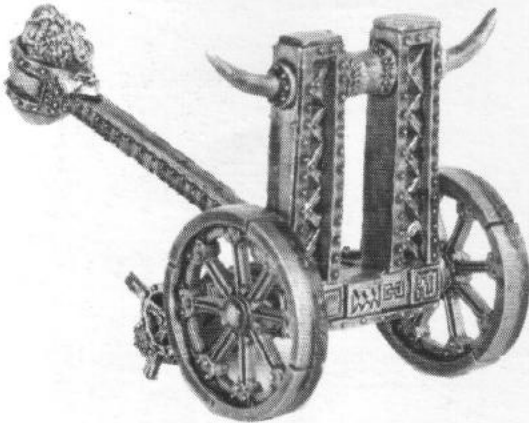

ORK CYBOAR
070598/7

AN EXAMPLE OF A PLASTIC SPACE ORK
RIDING THE ORK CYBOAR

SQUIG KATAPULT

Designed by Kev Adams

THIS MODEL IS SUPPLIED WITH A
ORK ARMS SPRUE AS STANDARD

THE COMPLETED KATAPULT

RUNTHERD WITH WHIP
070703/6