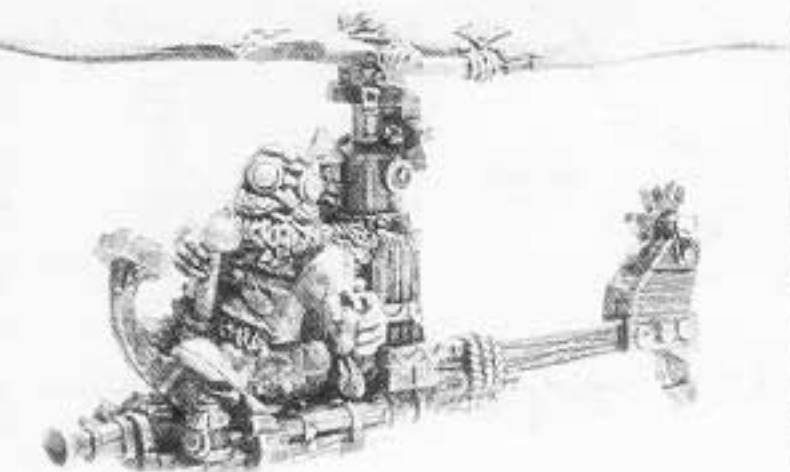

THE COMPLETE GYROCOPTER CONSISTS OF:

- 1 x PROPELLER
- 1 x ENGINE
- 1 x CANNON
- 1 x TAIL
- 1 x PILOT

PROPELLER
074362/17

ENGINE
074362/15

PILOT
074362/14

CANNON
074362/13

TAIL
074362/16

Designed by the Citadel Design Team