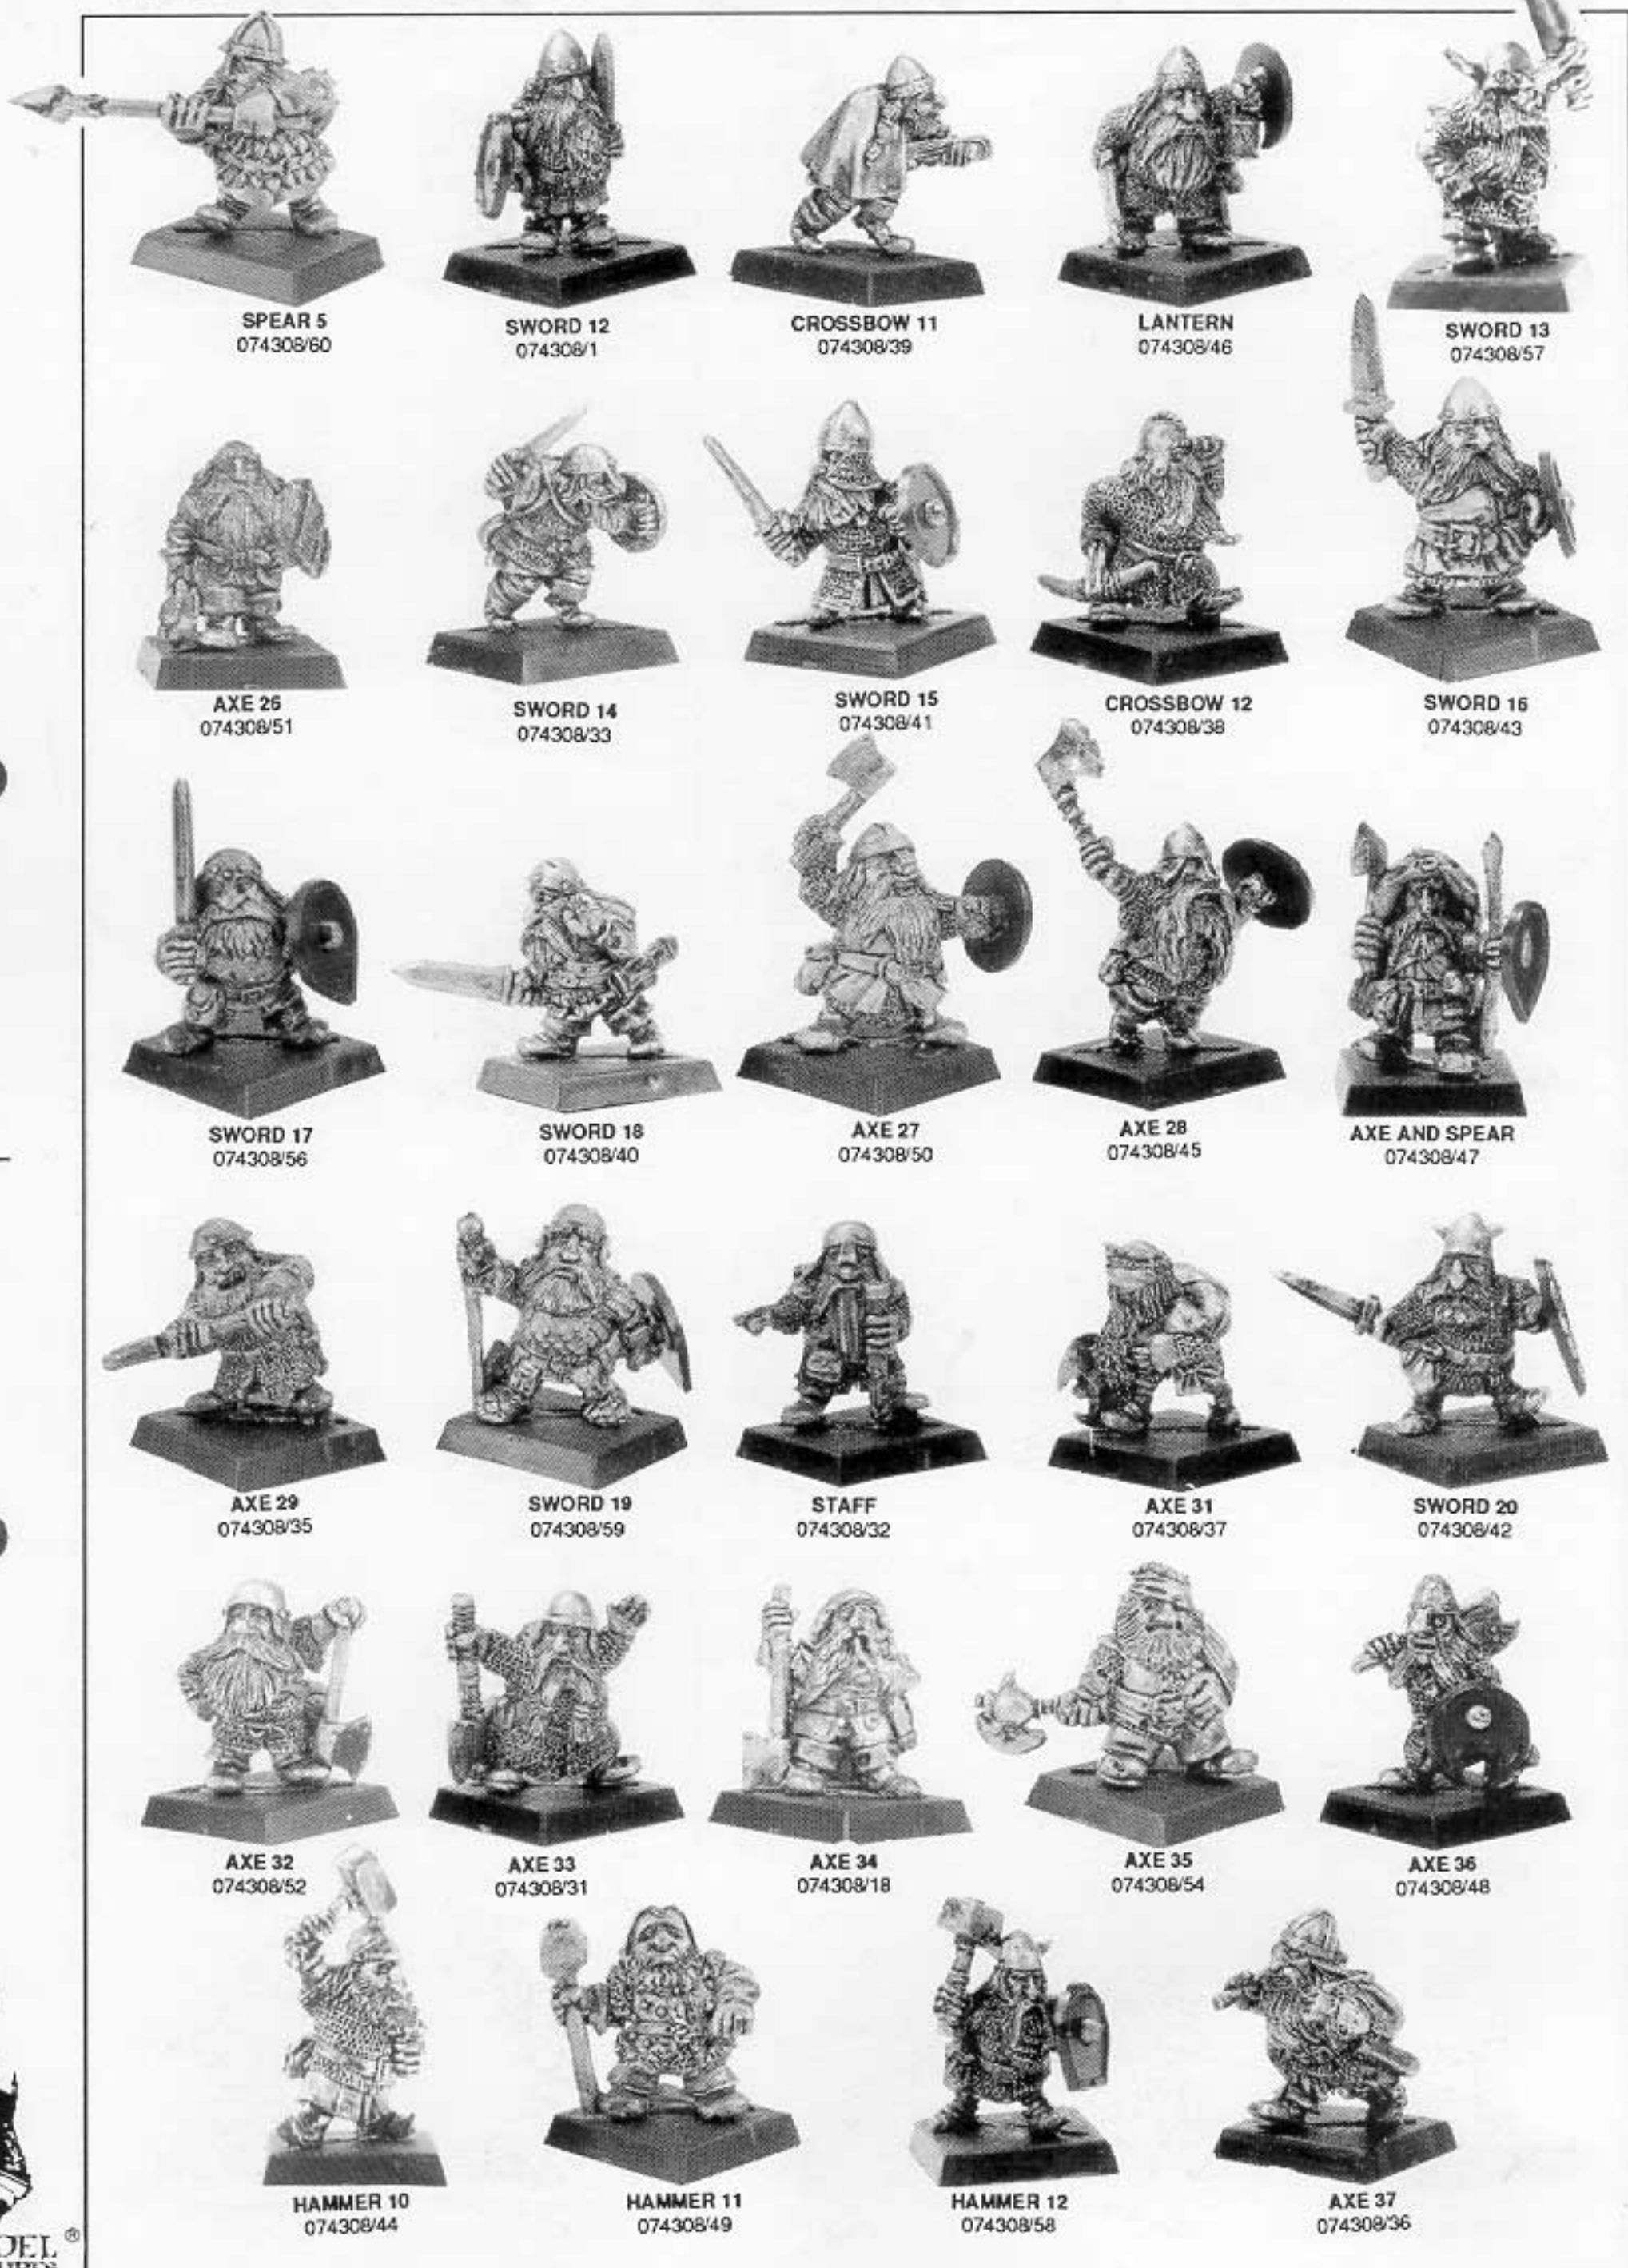

Designed by Alan and Michael Perry

THESE MODELS ARE SUPPLIED WITH A DWARF SHIELDS SPRUE AS STANDARD

IMPERIAL DWARFS

© Copyright Games Workshop Ltd. All rights reserved. This product contains lead which may be harmful if chewed or swallowed. Citadel Miniatures are not recommended for children under 14 years of age.