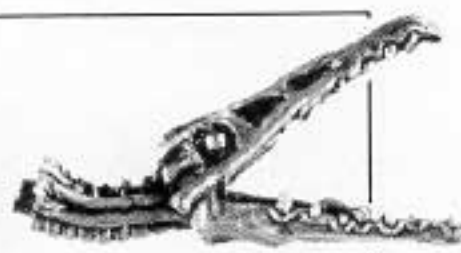

SKELETAL HEAD 2
073214/1C