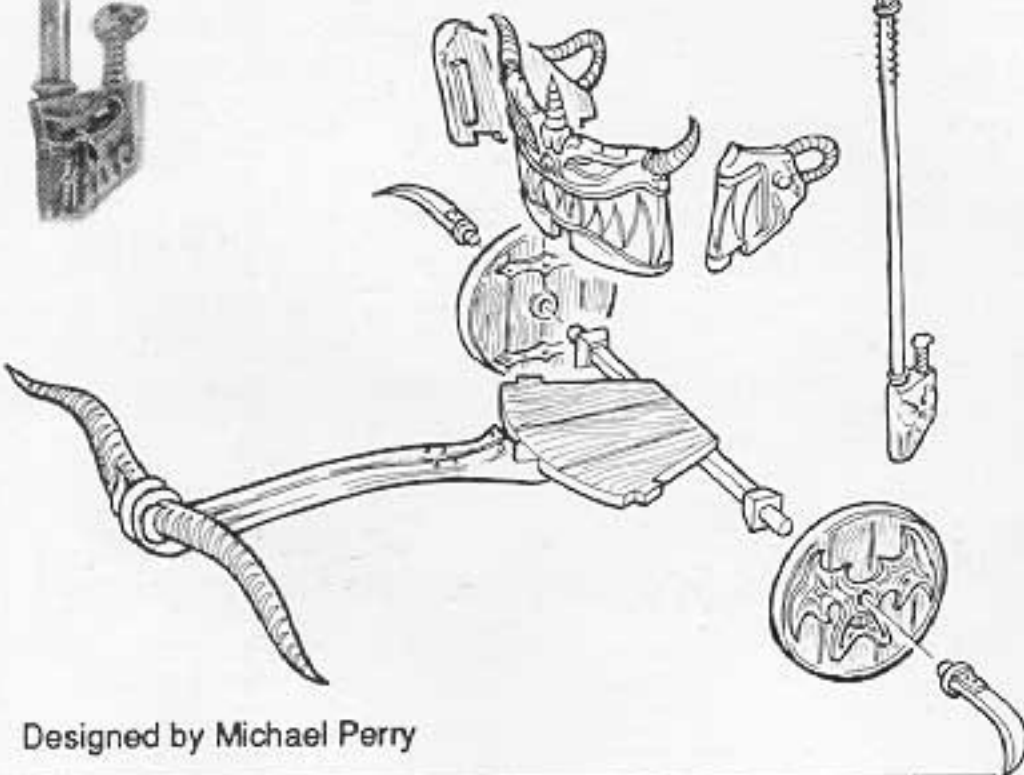

LANCE
073253/13

THE COMPLETE CHAOS CHARIOT CONSISTS OF:

- 1 x FAIRING
- 1 x RIGHT FAIRING SIDE
- 1 x LEFT FAIRING SIDE
- 2 x WHEEL
- 2 x WHEEL SCYTHE
- 1 x LANCE
- 1 x CHASSIS
- 1 x DRIVER WITH WHIP
- 1 x CHAOS WARRIOR
- 1 x WEAPON ARM

PLEASE STATE WHICH WEAPON ARM YOU REQUIRE WHEN ORDERING

Designed by Michael Perry

© Copyright Games Workshop Ltd. All rights reserved.