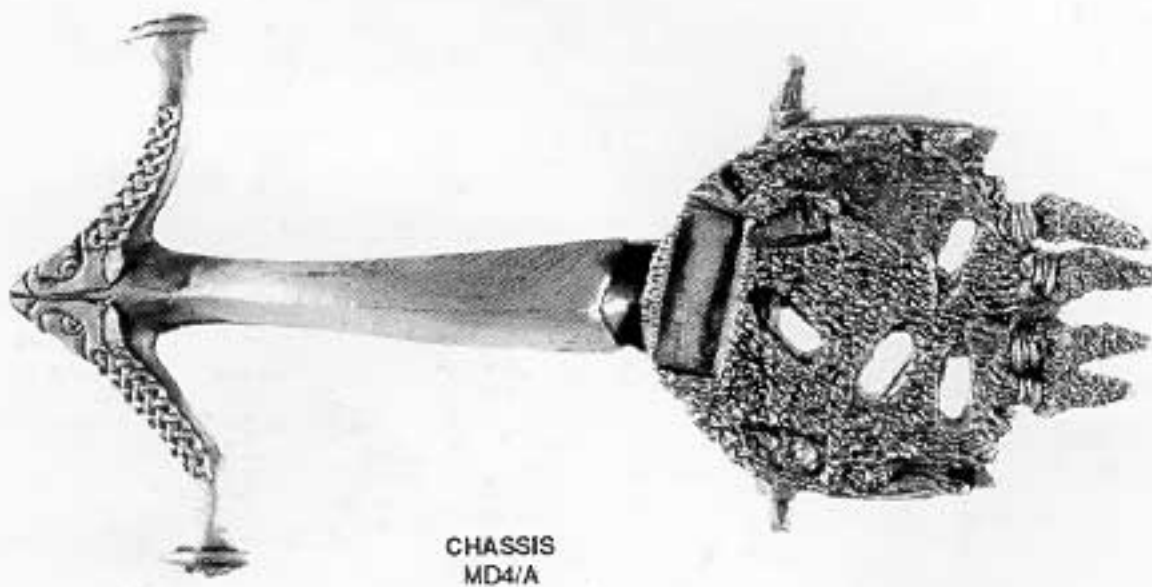

Minatures supplied unpainted. WAFFNING. This product contains lead which may be harmful if chewed or swallowed. Citadel minatures are not recommended for children under 14 years of age.
© Copyright Games Workshop Ltd. All rights reserved.

Designed by Jes Goodwin with the Citadel Design Team