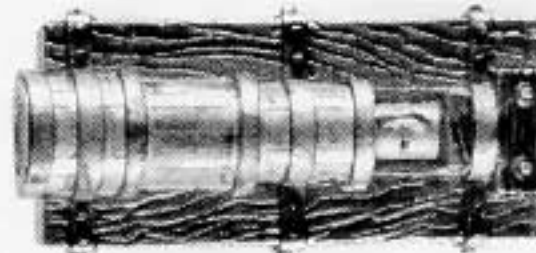

CANNON CHASSIS
074362/18

THE COMPLETE BREACH LOADING BOMBARD CONSISTS OF:
1 x BOMBARD CHASSIS 2
4 x BOMBARD WHEELS
2 x AXLE

BOMBARD CHASSIS 2
074178/15