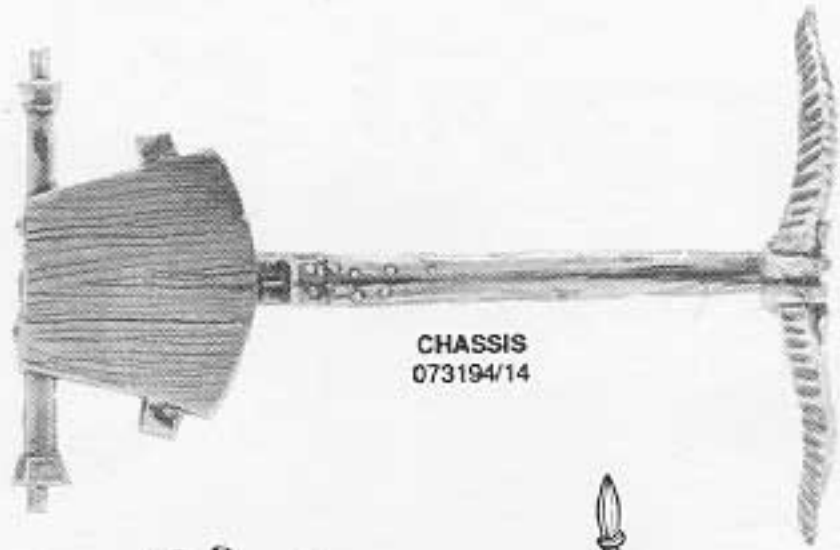

CHASSIS
073194/14