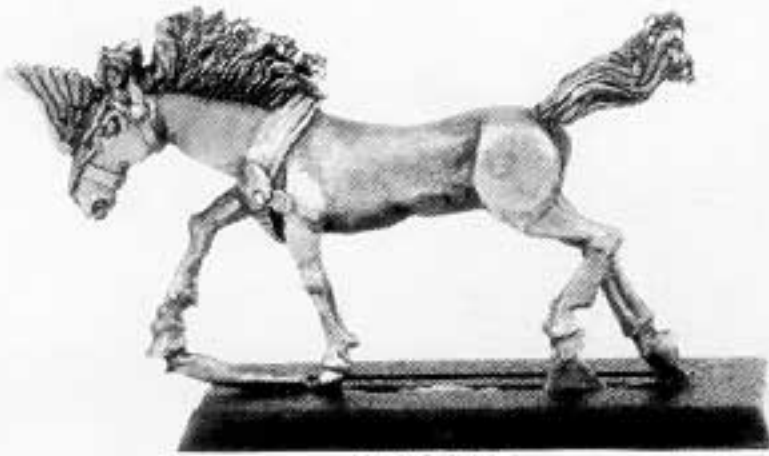

ELVEN ATTACK CHARIOT

SILVERLEAF
MD4/R