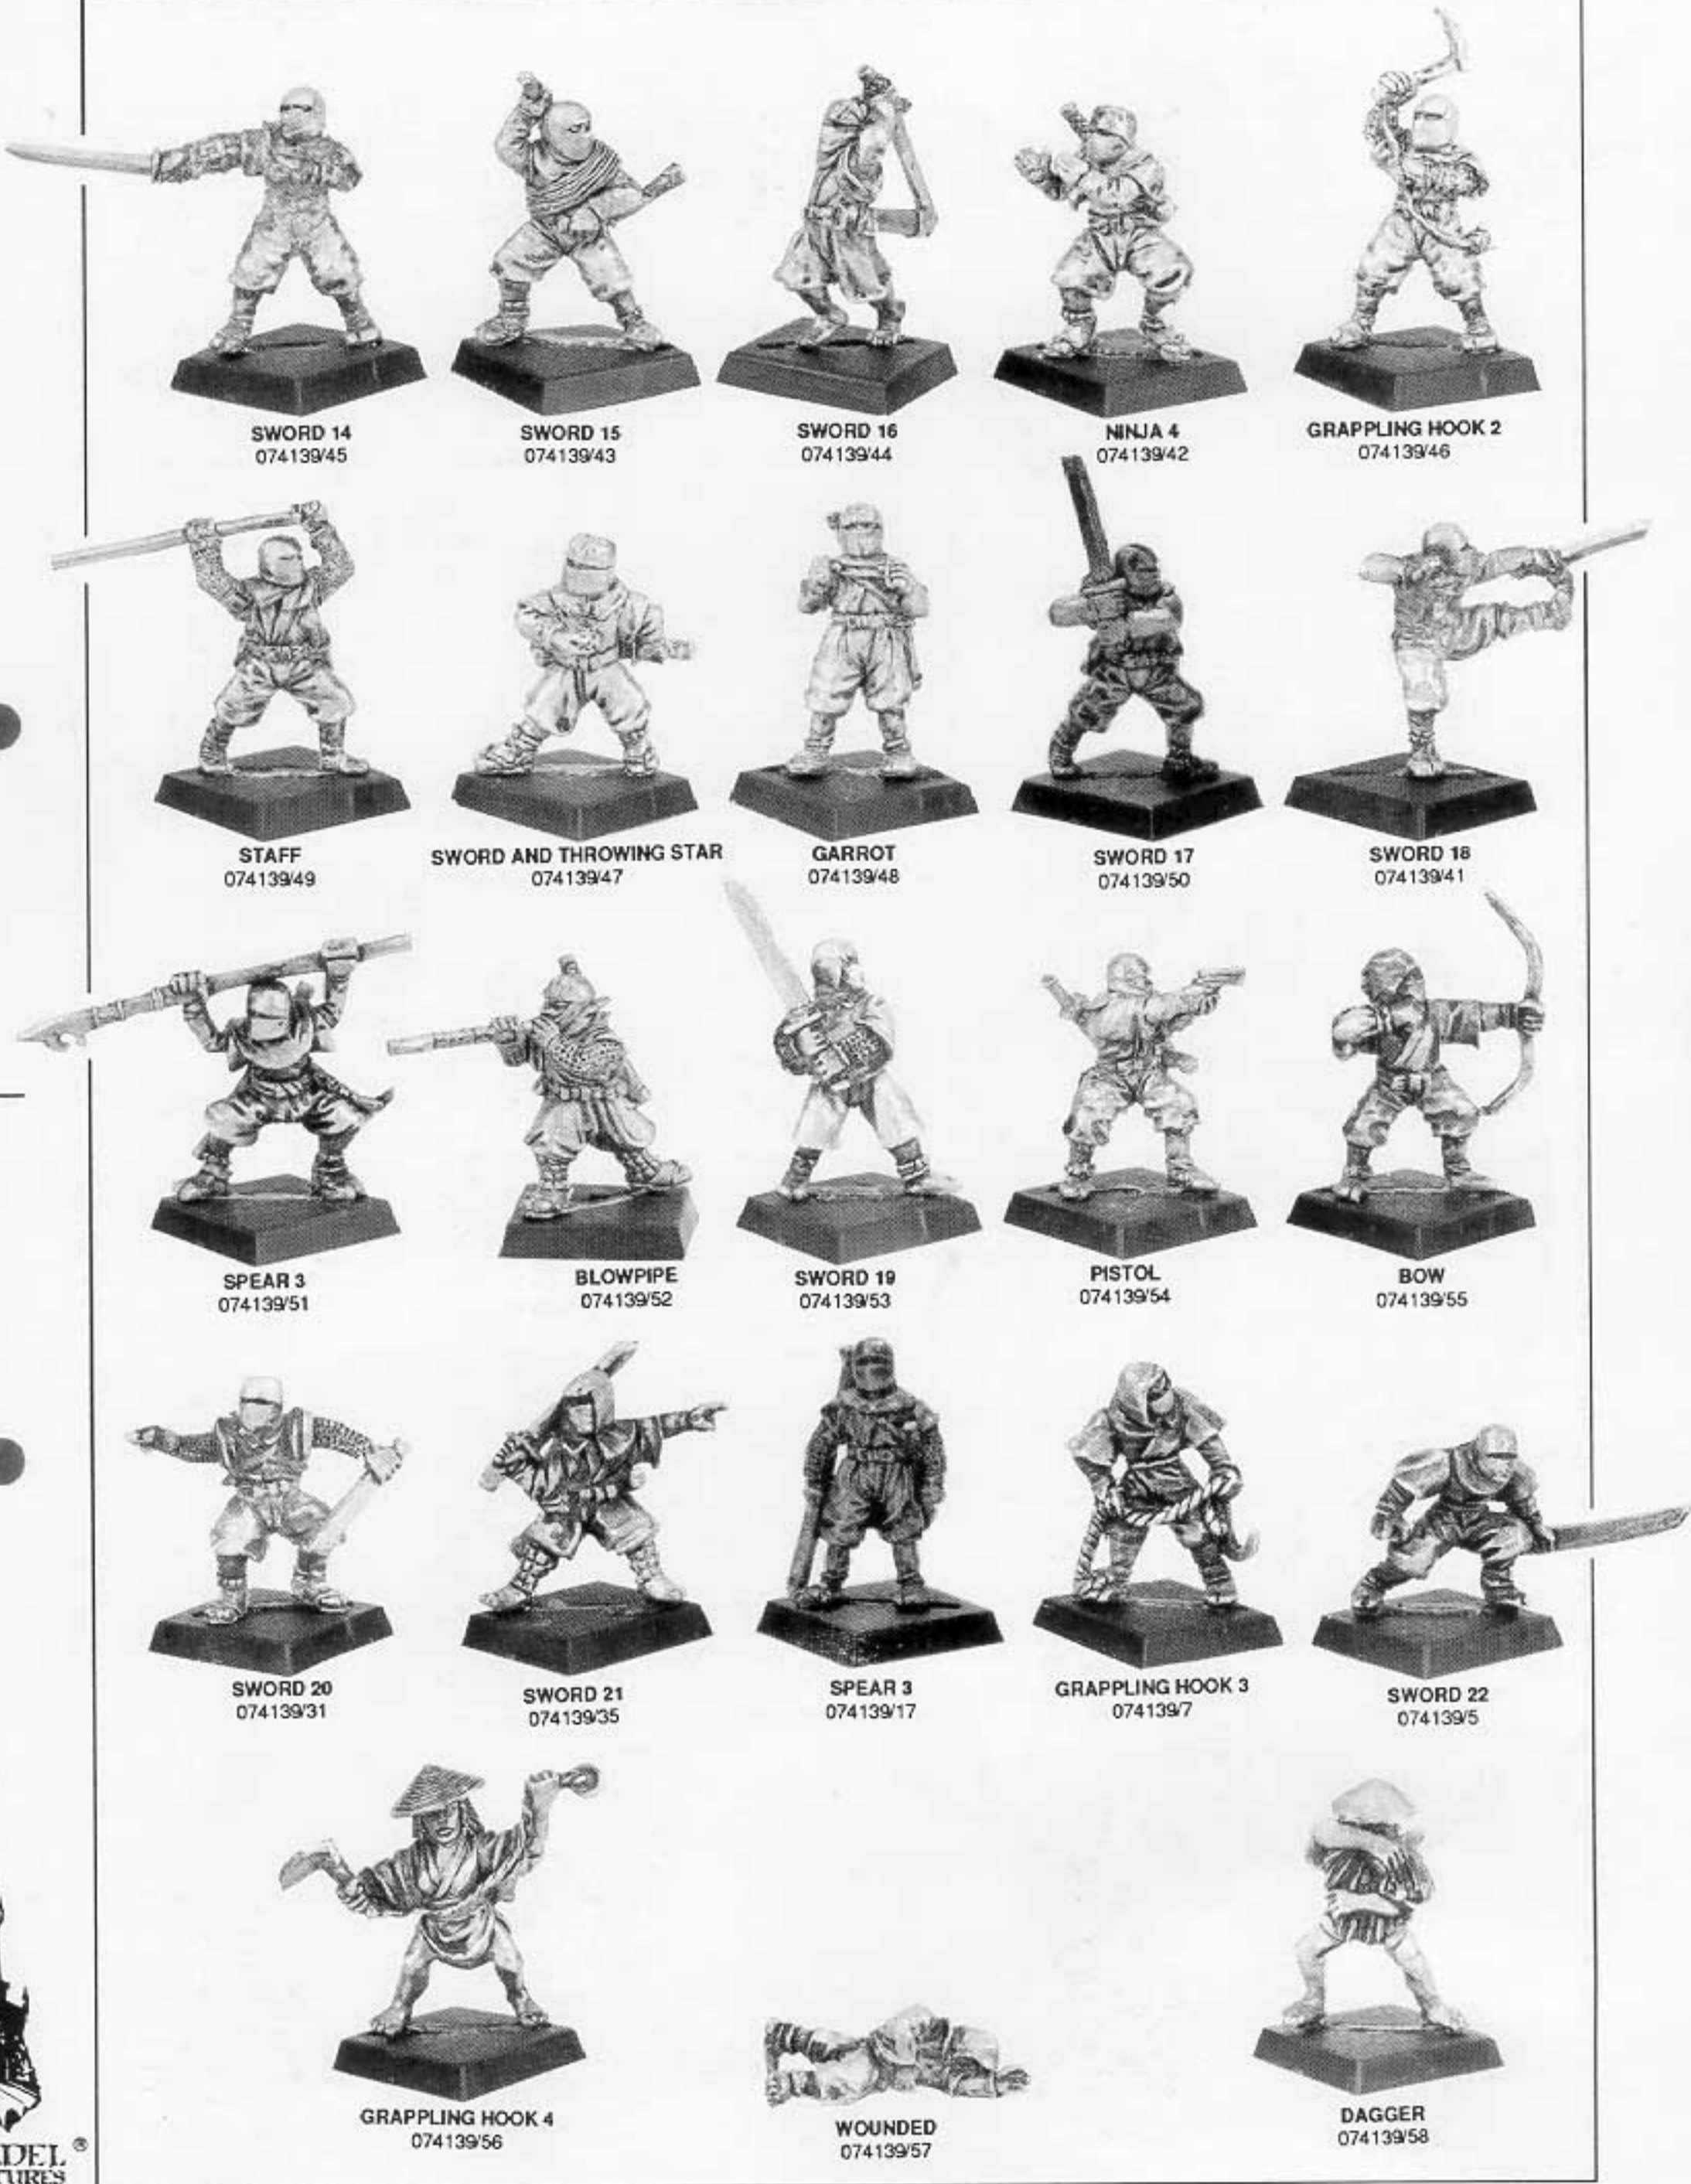

NINJA ASSASSINS

Miniatures supplied unpainted. WARNING: This product contains lead which may be harmful if chewed or swallowed. Citadel Miniatures are not recommended for children under 14. © Copyright Games Workshop Ltd. All rights reserved.

Designed by Alan and Michael Perry with Aly Morrison