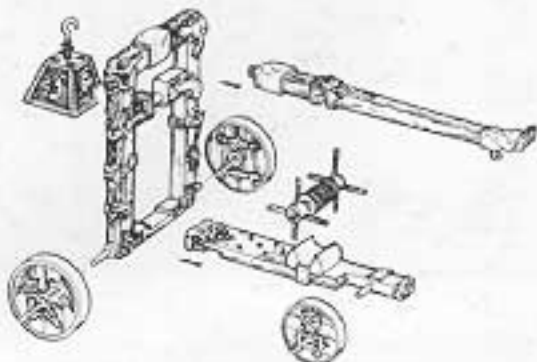

THE MODEL REQUIRES ASSEMBLY
AS SHOWN ABOVE