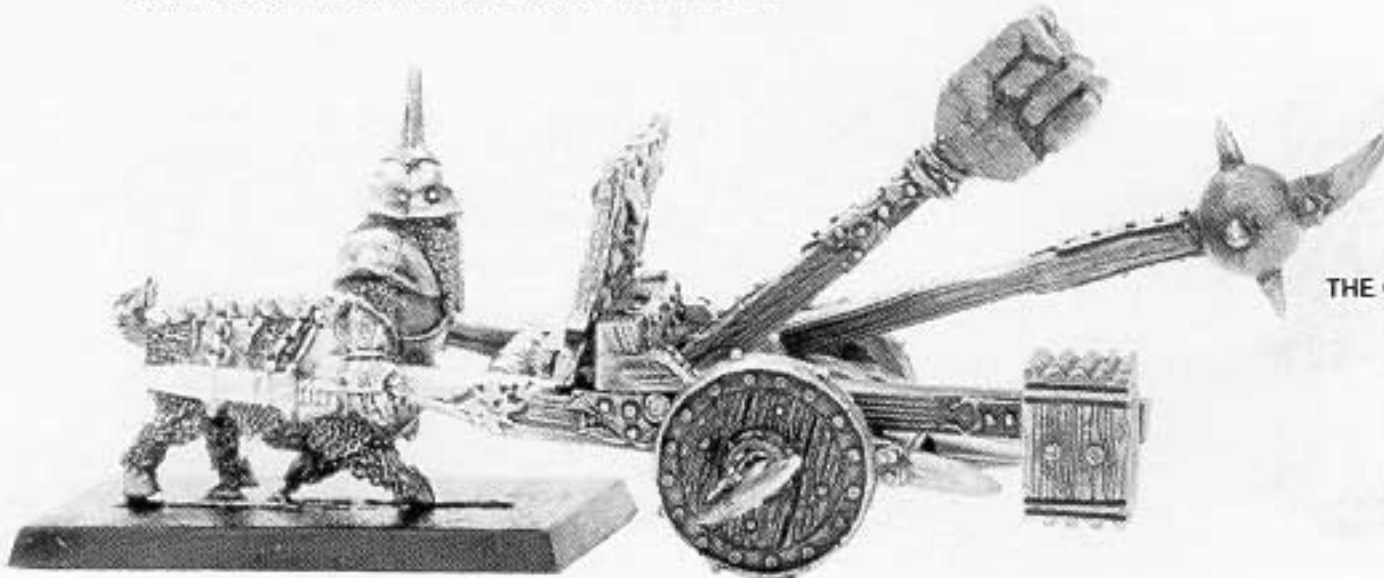

EXAMPLE OF THE COMPLETED TENDERISER MODEL

THE COMPLETE TENDERISER CONSISTS OF:

- 1 x TENDERISER FRAME
- 1 x RATCHETED AXLE
- 1 x PAVAISE SHIELD
- 2 x WHEELS
- 2 x WHEEL SCYTHES
- 1 x WOODEN BAR
- 1 x GIANT SPIKED MACE
- 1 x POUNDING FIST
- 1 x TENDERISING HAMMER
- 1 x BOAR CENTAUR LEGS
- 1 x BOAR CENTAUR BODY 1

Designed by Michael Perry

Miniatures supplied unpainted. **WARNING.** This product contains lead which may be harmful if chewed or swallowed. Citadel Miniatures are not recommended for children under 14 years of age.
© Copyright Games Workshop Ltd. All rights reserved.

CITADEL
MINIATURES