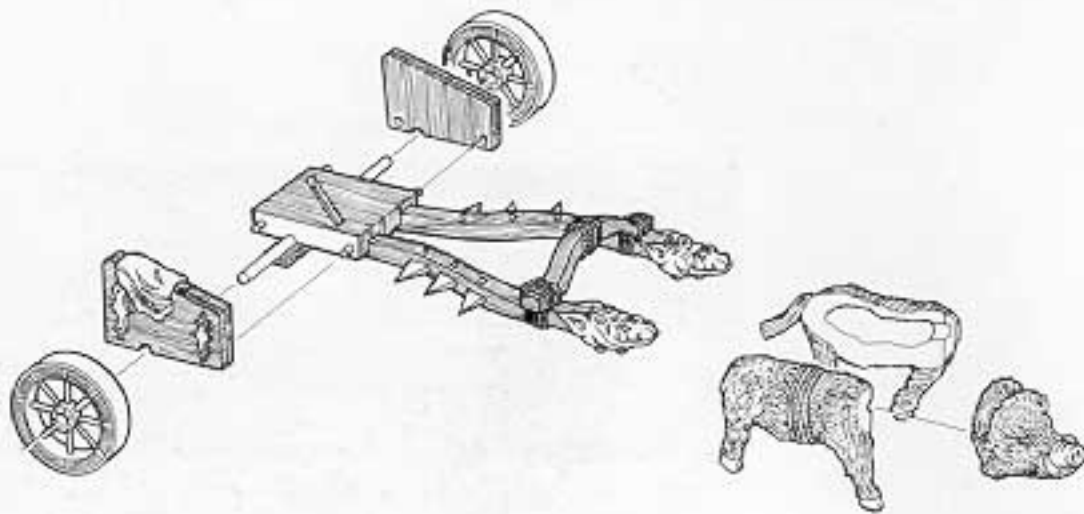

THE MODEL REQUIRES ASSEMBLY
AS SHOWN ABOVE