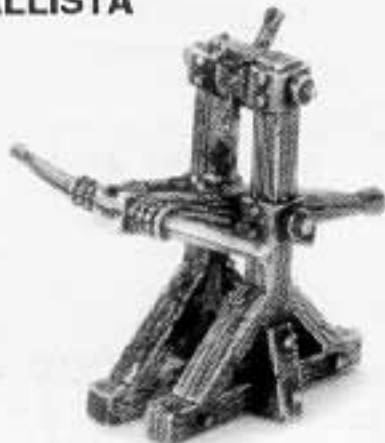

SWIVEL GUN
074178/22

SWIVEL GUN SUPPORT
074178/23

BALLISTA

THE COMPLETE BALLISTA CONSISTS OF:

- 1 x CROSSBOW
- 2 x CROSSBOW SUPPORTS
- 1 x WINDING HANDLE

CROSSBOW
074178/24

WINDING HANDLE
074178/26

CROSSBOW SUPPORT
074178/25