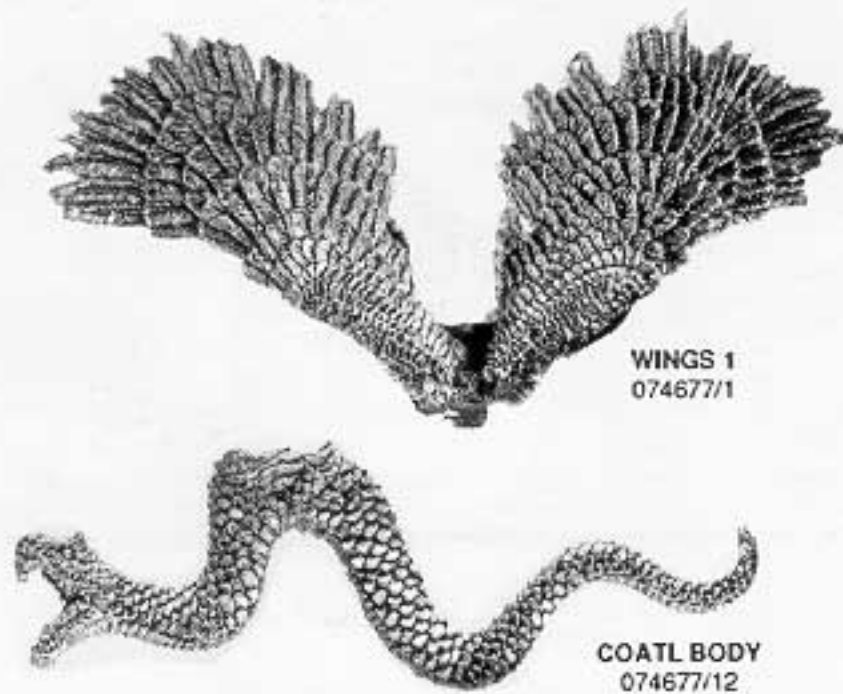

© Copyright Games Workshop Ltd. All rights reserved.

CITADEL
MINIATURES

GIANT MONSTERS

SCORPION

THE COMPLETE GIANT SCORPION CONSISTS OF:
1 x SCORPION BODY
1 x SCORPION TAIL
4 x SCORPION LEGS

Designed by Trish Morrison