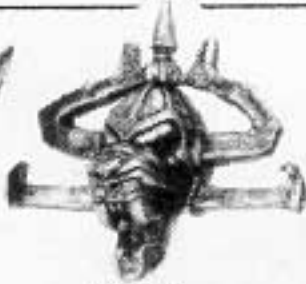

Designed by Alan and Michael Perry with Aly Morrison

BLOOD THIRSTER

GREATER DAEMON OF KHORNE

HEAD 1
073214/19

HEAD 2
073214/54

HEAD 3
073214/55

HEAD 4
073214/56

HEAD 5
073214/12