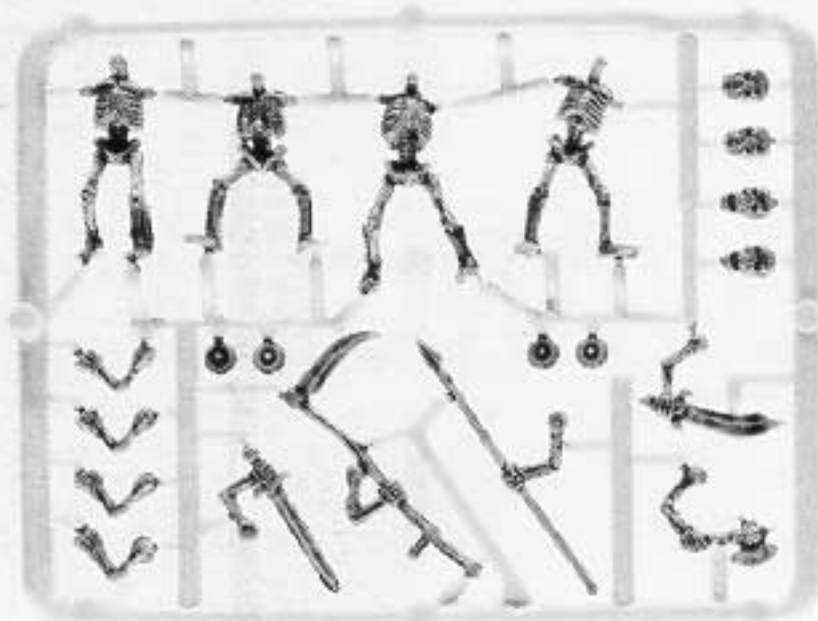

SKELETON BODIES AND WEAPONS SPRUE
101462