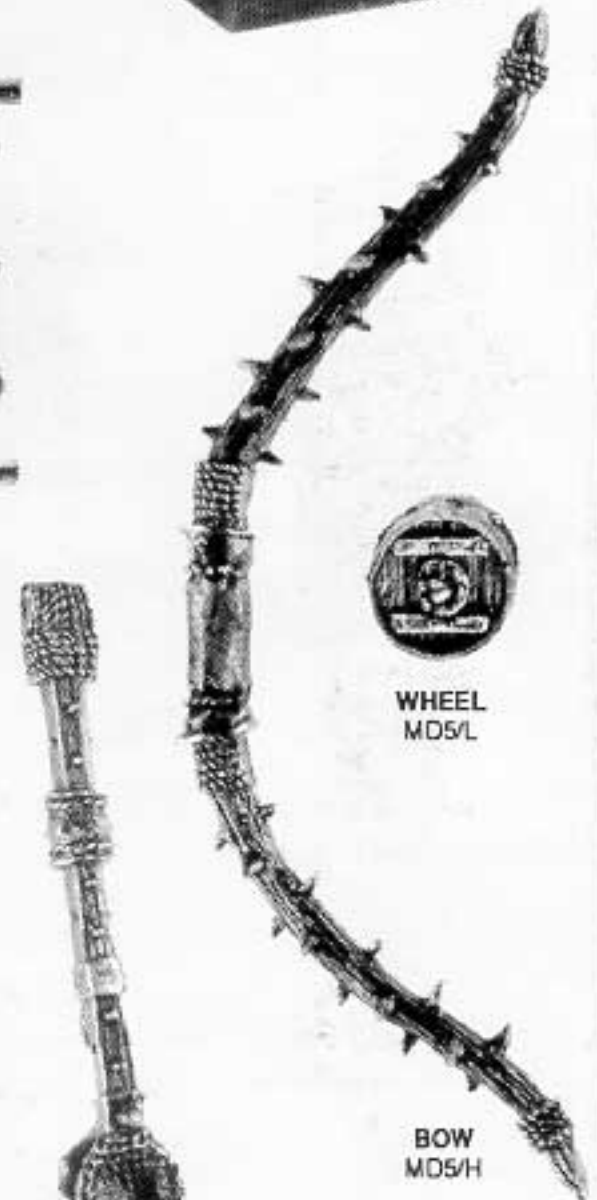

MAN-MANGLER

THE COMPLETE
MAN-MANGLER
CONSISTS OF:
1 x CHASSIS
4 x WHEELS
2 x SUPPORTS
1 x THROWING ARM
1 x BOW
1 x CARVED FACE
1 x BRUGLOD
1 x WINDER
1 x LOADER 1
1 x LOADER 2
1 x ORC CREWMAN
1 x SPOTTER

BOW
MD5/H

THE MAN-MANGLER BOX SET CONTAINS:
1 x COMPLETE MAN-MANGLER (INCLUDING CREW)

THIS MODEL REQUIRES ASSEMBLY
AS SHOWN ABOVE

© Copyright Games Workshop Ltd. All rights reserved.

CITADEL
MINIATURES

Designed by Kev Adams

THESE MODELS ARE SUPPLIED WITH AN ORC SHIELDS SPRUE AS STANDARD