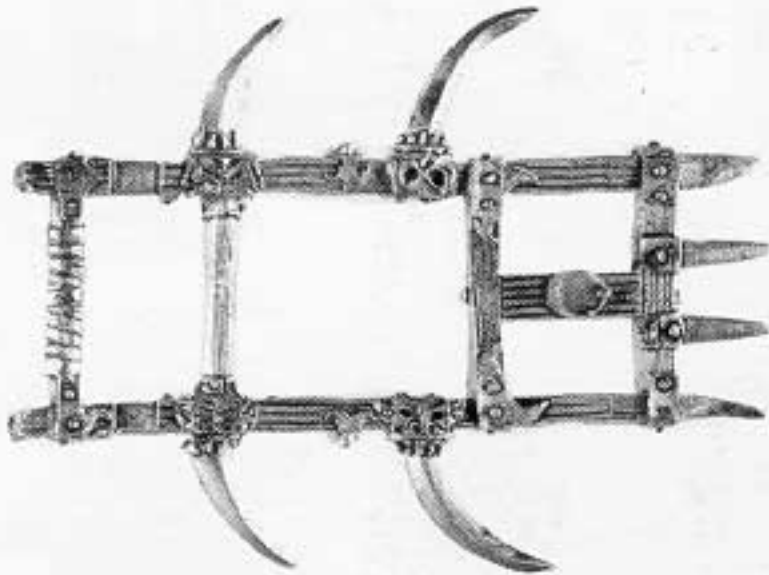

BOAR CENTAUR BODY 2
073194/26

WHIRLWIND
FRAME
073194/22

PAVISE SHIELD
073194/24

WHEEL
MD6/1

WHEEL SCYTHE
073194/19

EXAMPLE OF THE COMPLETED WHIRLWIND MODEL

THE COMPLETE WHIRLWIND CONSISTS OF:

- 1 x WHIRLWIND FRAME
- 1 x AXLE
- 1 x PAVISE SHIELD
- 2 x WHEELS
- 2 x WHEEL SCYTHES
- 1 x COG
- 3 x SLICING BLADES
- 3 x MORNING STARS
- 1 x BOAR CENTAUR LEGS
- 1 x BOAR CENTAUR BODY 2