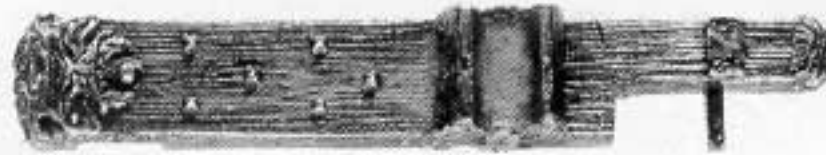

CHASSIS
MD2/C