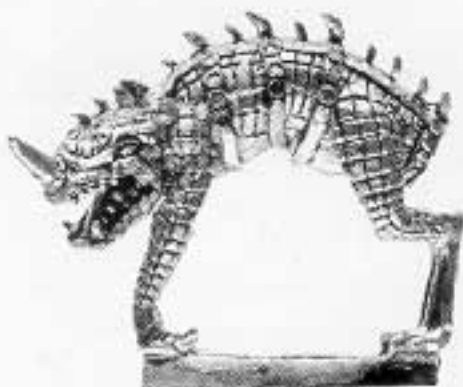

LEFT SIDE 4
074252/55