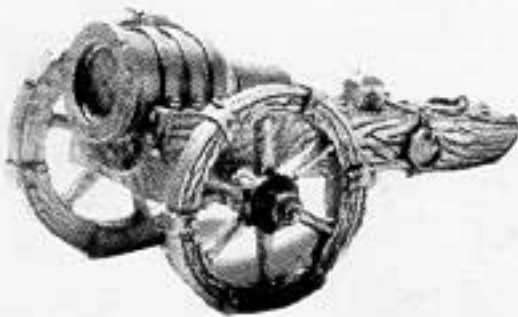

WAR MACHINES

BOMBARD

THE COMPLETE BOMBARD CONSISTS OF:
1 x BOMBARD CHASSIS
1 x BOMBARD BARREL

CANNON

THE COMPLETE CANNON CONSISTS OF:
1 x CANNON CHASSIS
2 x CANNON WHEELS

BREACH LOADING BOMBARD

THE COMPLETE BREACH LOADING BOMBARD CONSISTS OF:
1 x BOMBARD CHASSIS 2
4 x BOMBARD WHEELS
2 x AXLE

MORTOR

THE COMPLETE MORTAR CONSISTS OF:
1 x MORTAR CHASSIS
2 x MORTAR WHEEL

ORGAN GUN

THE COMPLETE ORGAN GUN CONSISTS OF:
1 x ORGAN GUN CHASSIS
1 x SHIELD 1
1 x SPIKED RAM
2 x MORTAR WHEEL

OR
1 x ORGAN GUN CHASSIS
1 x ORGAN GUN BARRELS
1 x SHIELD 2
1 x SPIKED RAM
2 x MORTAR WHEEL