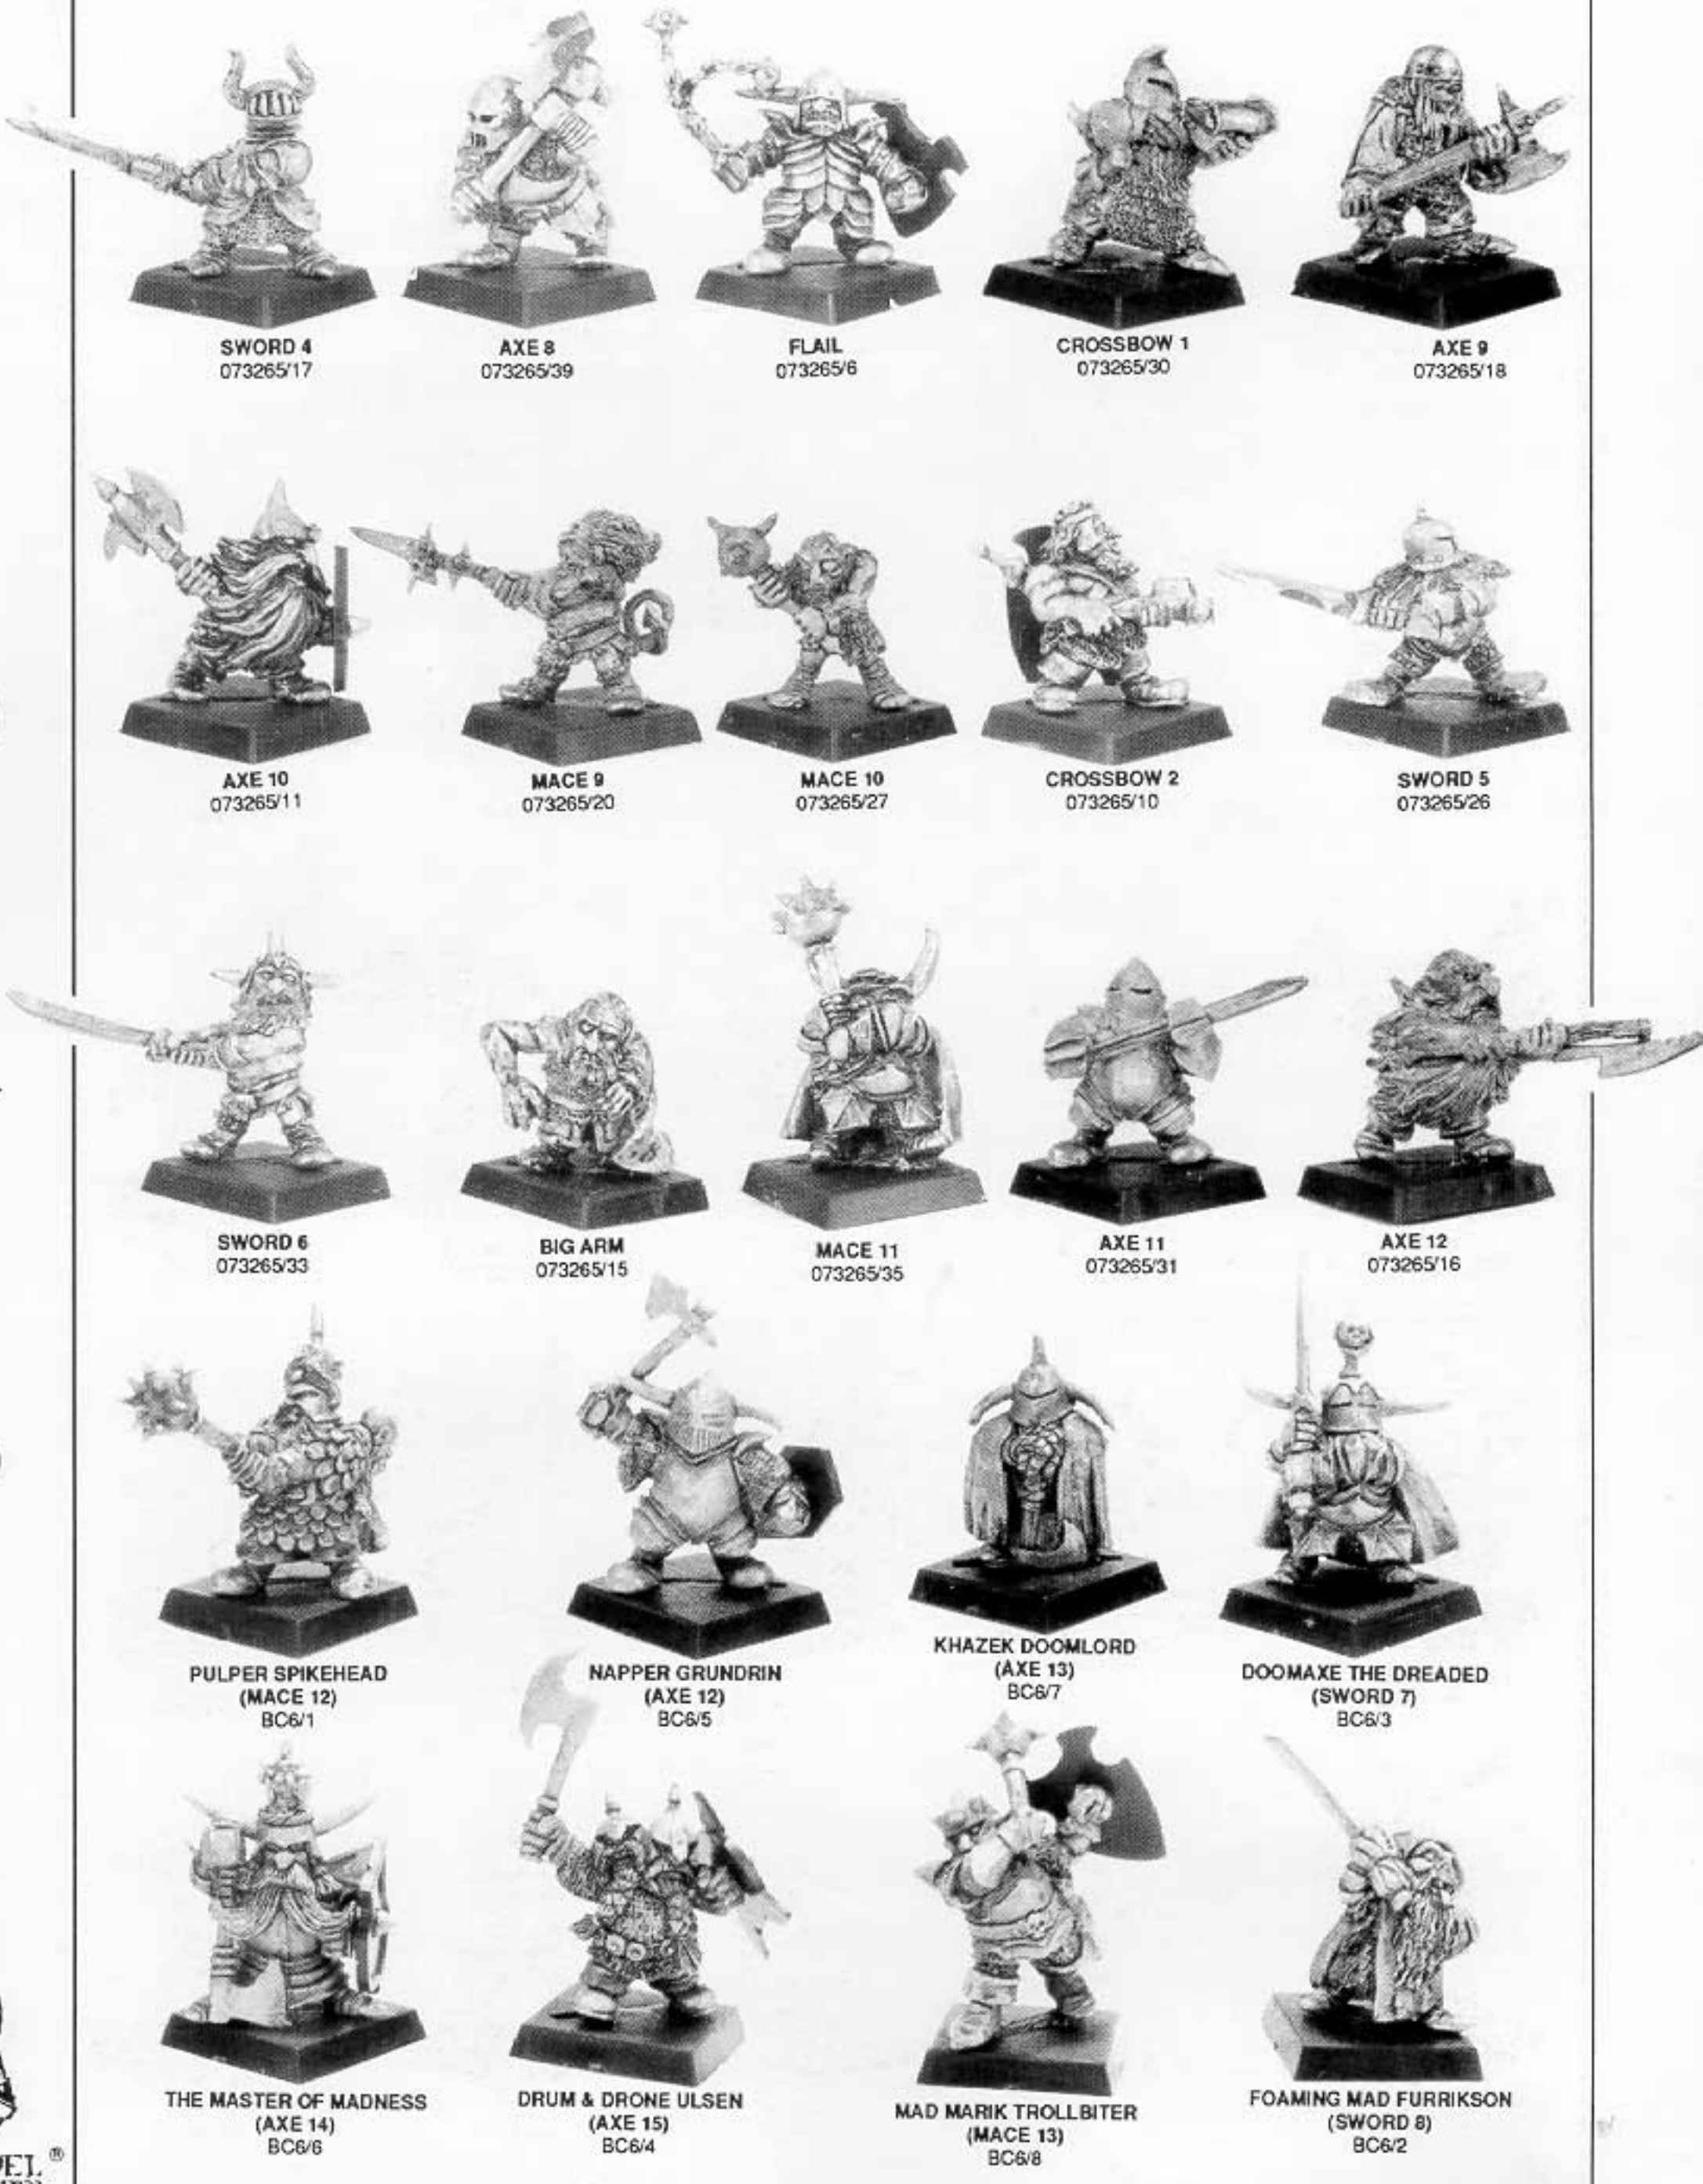

CHAOS DWARFS

SWORD 4
073265/17

AXE 8
073265/39

FLAIL
073265/6

CROSSBOW 1
073265/30

AXE 9
073265/18

AXE 10
073265/11

MACE 9
073265/20

MACE 10
073265/27

CROSSBOW 2
073265/10

SWORD 5
073265/26

SWORD 6
073265/33

BIG ARM
073265/15

MACE 11
073265/35

AXE 11
073265/31

AXE 12
073265/16

PULPER SPIKEHEAD
(MACE 12)
BC6/1

NAPPER GRUNDRIN
(AXE 12)
BC6/5

KHAZEK DOOMLORD
(AXE 13)
BC6/7

DOOMAXE THE DREADED
(SWORD 7)
BC6/3

THE MASTER OF MADNESS
(AXE 14)
BC6/6

DRUM & DRONE ULSEN
(AXE 15)
BC6/4

MAD MARIK TROLLBITER
(MACE 13)
BC6/8

FOAMING MAD FURRIKSON
(SWORD 8)
BC6/2

© Copyright Games Workshop Ltd. All rights reserved.

CITADEL
MINIATURES

Designed by Michael and Alan Perry

THESE MODELS ARE SUPPLIED WITH AN UNDEAD SHIELD SPRUE AS STANDARD