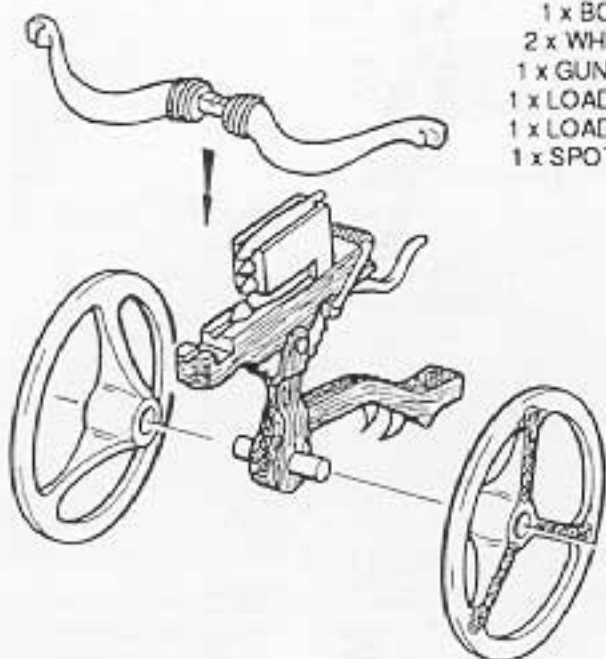

THESE MODELS ARE SUPPLIED WITH AN ELF SHIELDS SPRUE AS STANDARD

Designed by the Citadel Design Team

DARK ELVES

REPEATING BOLT THROWER

THE COMPLETE REPEATING
BOLT THROWER CONSISTS OF:

- 1 x CHASSIS
- 1 x BOW
- 2 x WHEEL
- 1 x GUNNER
- 1 x LOADER 1
- 1 x LOADER 2
- 1 x SPOTTER