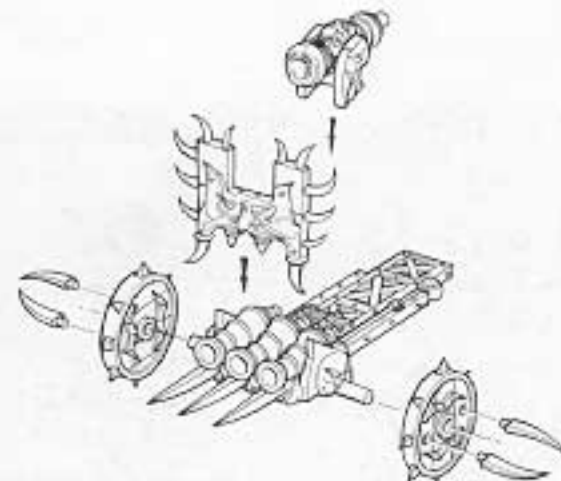

WHEEL
MD3/C

ORC CREWMAN 2
MD3/K

GUTBUG
MD3/I

THE LEAD BELCHER BOX SET CONTAINS:
1 x COMPLETE LEAD BELCHER (INCLUDING CREW)

THIS MODEL REQUIRES ASSEMBLY
AS SHOWN ABOVE

© Copyright Games Workshop Ltd. All rights reserved.