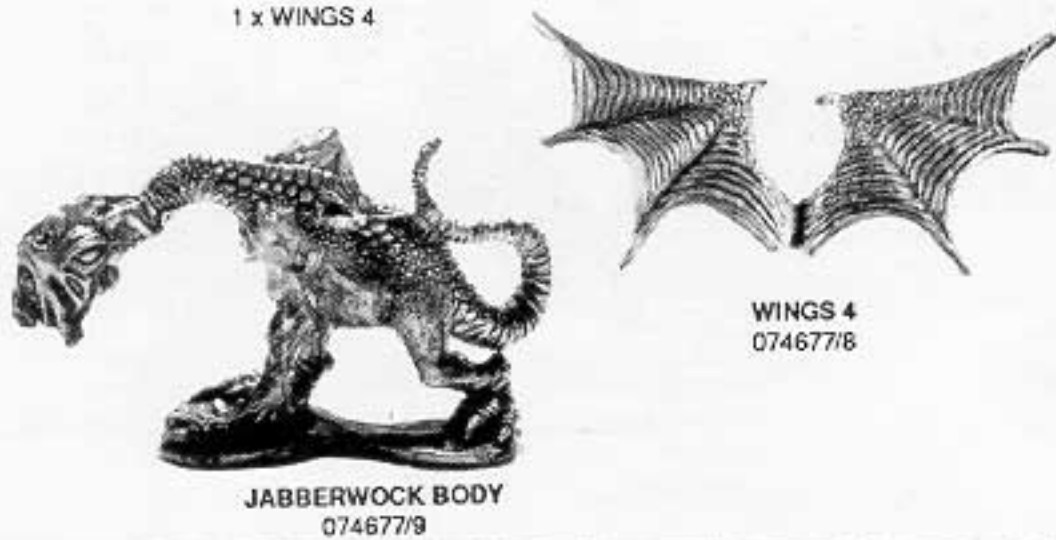

GIANT MONSTERS

SCORPION

THE COMPLETE GIANT SCORPION CONSISTS OF:
1 x SCORPION BODY
1 x SCORPION TAIL
4 x SCORPION LEGS

Designed by Trish Morrison

THE COMPLETE COATL CONSISTS OF:
1 x COATL BODY
1 x WINGS 1

COATL

Designed by the Citadel Design Team

THE COMPLETE JABBERWOCK CONSISTS OF:
1 x JABBERWOCK BODY
1 x WINGS 4

JABBERWOCK

Designed by the Citadel Design Team

THE COMPLETE SPIDER CONSISTS OF:
1 x SPIDER BODY
4 x SPIDER LEGS

SPIDER

Designed by Trish Morrison

© Copyright Games Workshop Ltd. All rights reserved.

CITADEL
MINIATURES