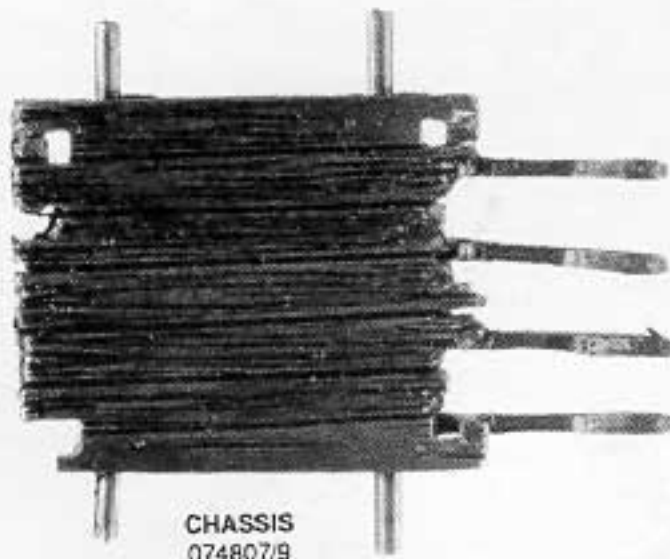

CHASSIS
074807/9