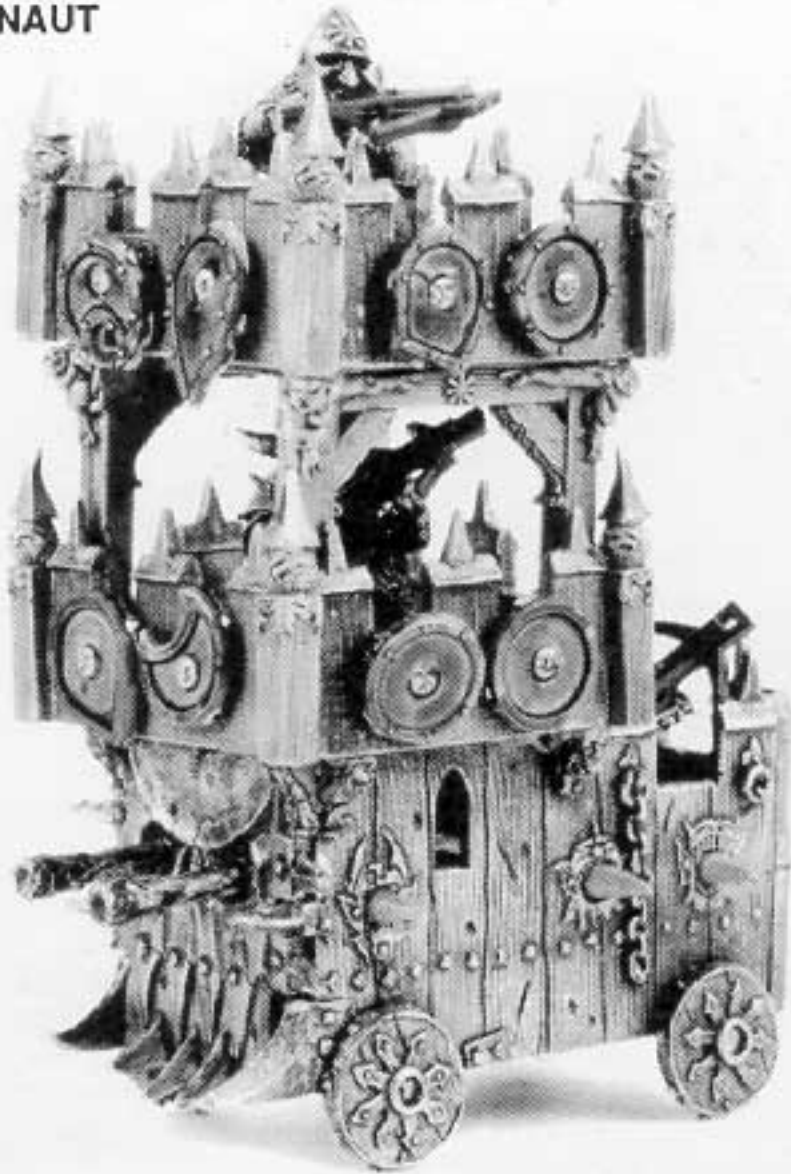

CHAOS DWARF WAR MACHINES

CHAOS DWARF JUGGERNAUT