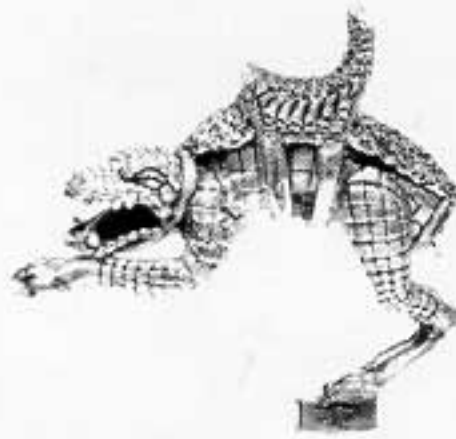

LEFT SIDE WITH SADDLE 2
074252/30B