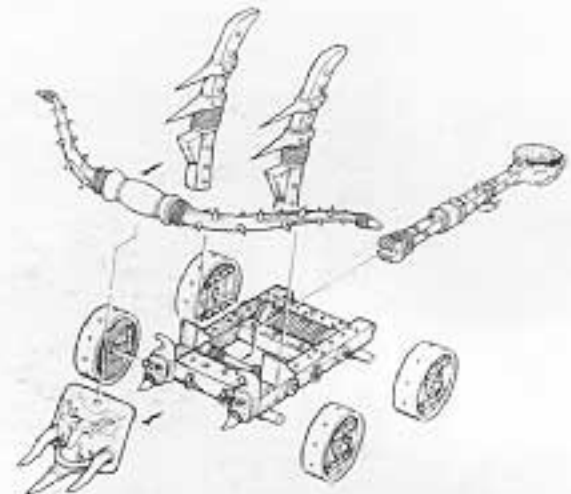

LOADER 2
MD5/E

SUPPORT
MD5/J

THROWING ARM
MD5/K

THE MAN-MANGLER BOX SET CONTAINS:
1 x COMPLETE MAN-MANGLER (INCLUDING CREW)

CARVED FACE
MD5/G

THIS MODEL REQUIRES ASSEMBLY
AS SHOWN ABOVE

© Copyright Games Workshop Ltd. All rights reserved.