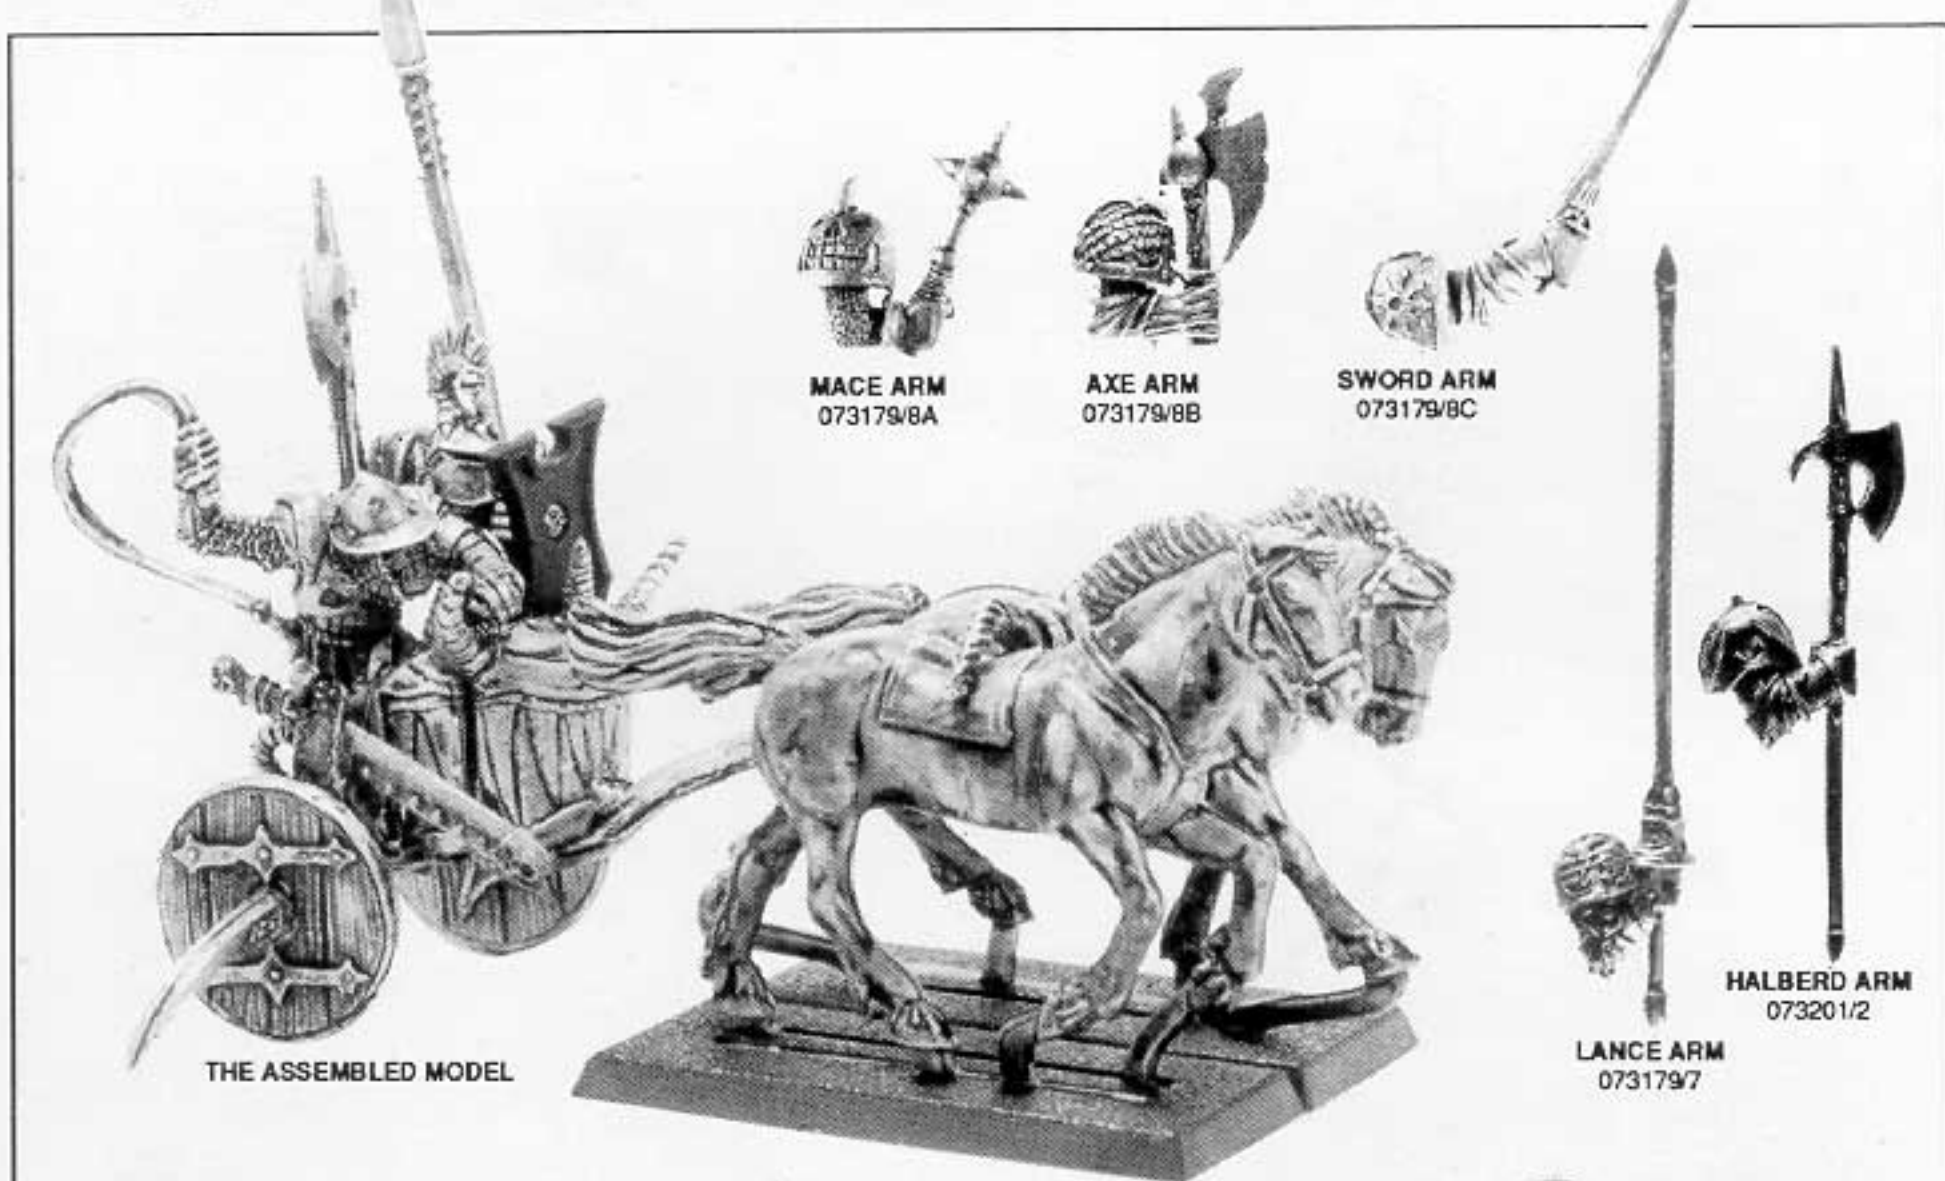

HALBERD ARM
073201/2

CHAOS CHARIOT

THE ASSEMBLED MODEL