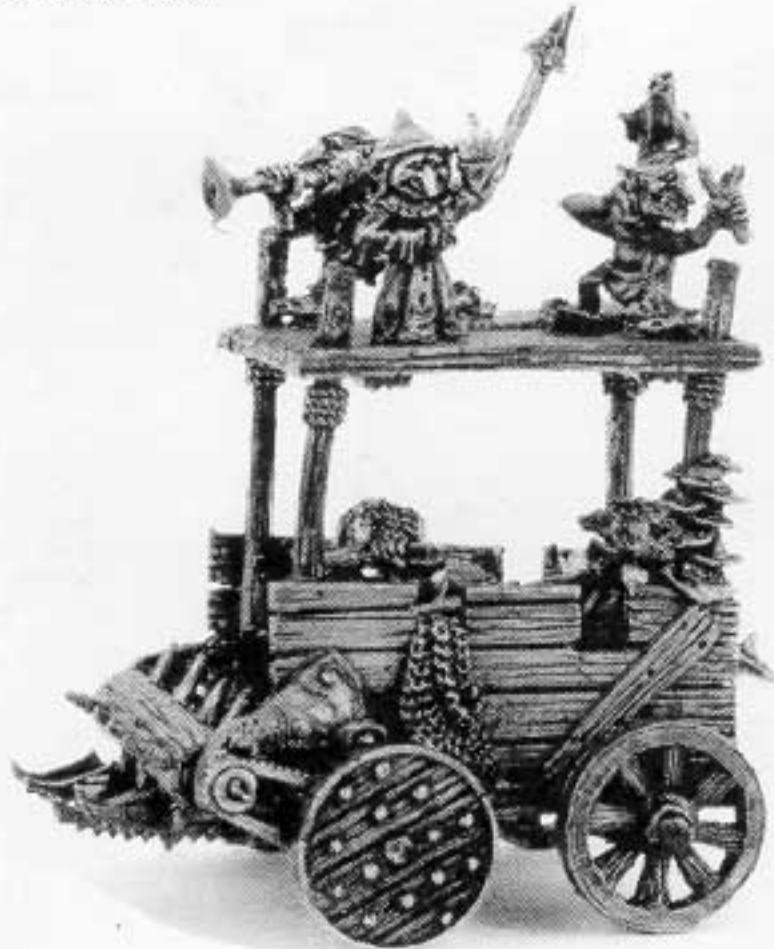

SNOTLING ATTACK CART

THIS COMPLETE SNOTLING ATTACK CART CONSISTS OF:

1 x ROOF	1 x CHASSIS
1 x RIGHT SIDE	1 x LEFT SIDE
1 x PUMP HANDLE	1 x PUMP BASE
2 x DRIVE	2 x WHEEL 1
2 x WHEEL 2	1 x SPIKY ROLLER
12 x RANDOM SNOTLINGS FROM THE OPPOSITE PAGE	

THE ATTACK CART COMPLETE WITH SNOTLING CREW