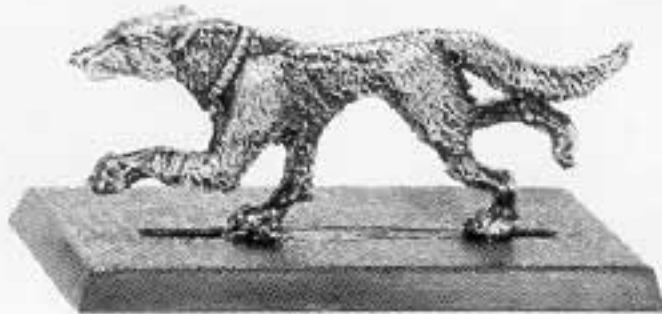

WARHOUND
074249/15