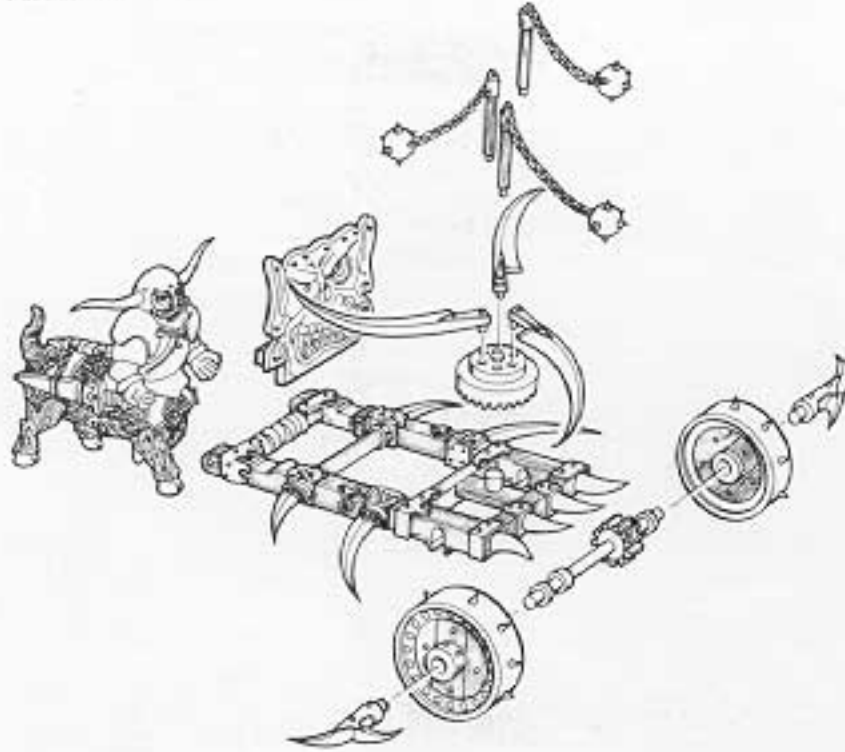

CHAOS DWARF WAR MACHINES

WHIRLWIND