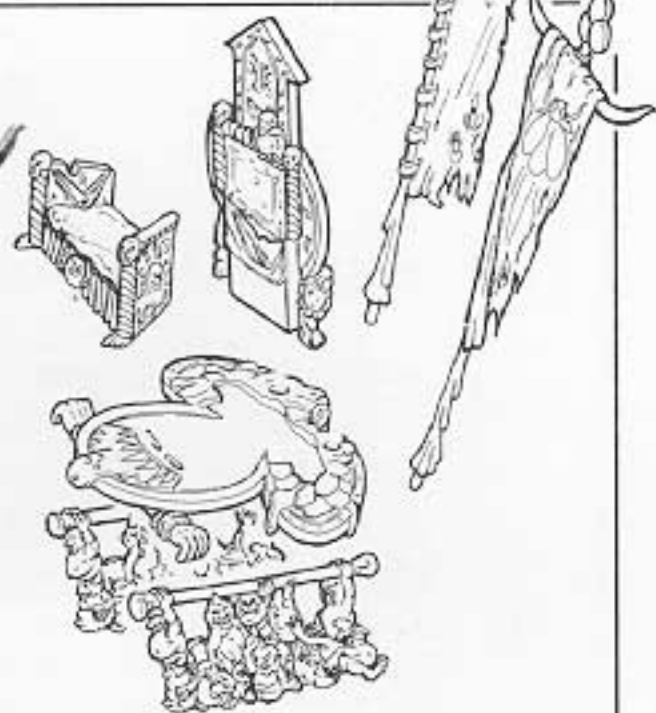

PALANQUIN OF NURGLE

CHAOS CHAMPION WITH
SWORD AND WHIP
073194/7

CHAOS CHAMPION
WITH SCEPTRE
073194/9

BANNER 1
073194/6

BANNER 2
073194/5

THE COMPLETE PALANQUIN
OF NURGLE CONSISTS OF:
2 x NURGLING BEARERS
1 x THRONE BACK
1 x THRONE SEAT
1 x PALANQUIN PLATFORM
1 x BANNER 1
1 x BANNER 2
1 x RIDER