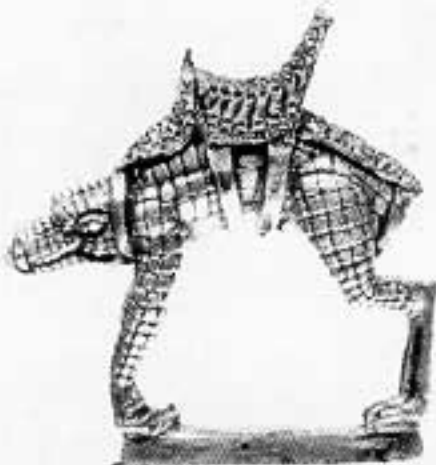

LEFT SIDE WITH SADDLE 1
074252/30A