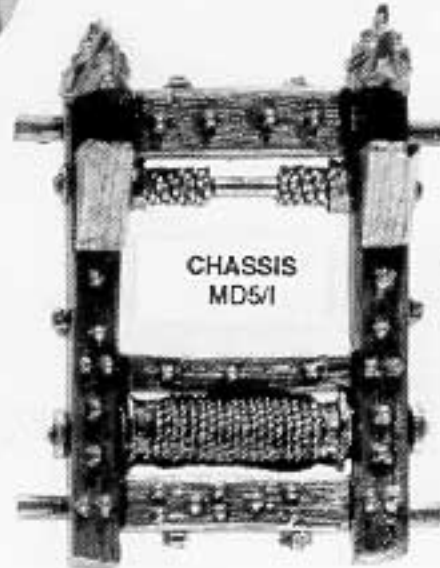

CHASSIS
MD5/I