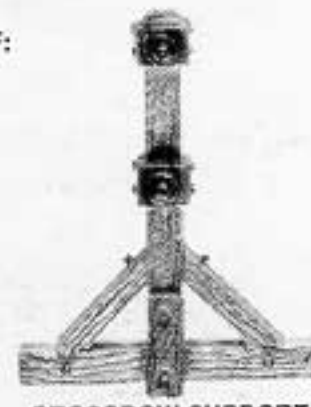

SWIVEL GUN
074178/22

SWIVEL GUN SUPPORT
074178/23

BALLISTA

THE COMPLETE BALLISTA CONSISTS OF:

- 1 x CROSSBOW
- 2 x CROSSBOW SUPPORTS
- 1 x WINDING HANDLE

CROSSBOW
074178/24

WINDING HANDLE
074178/26

CROSSBOW SUPPORT
074178/25