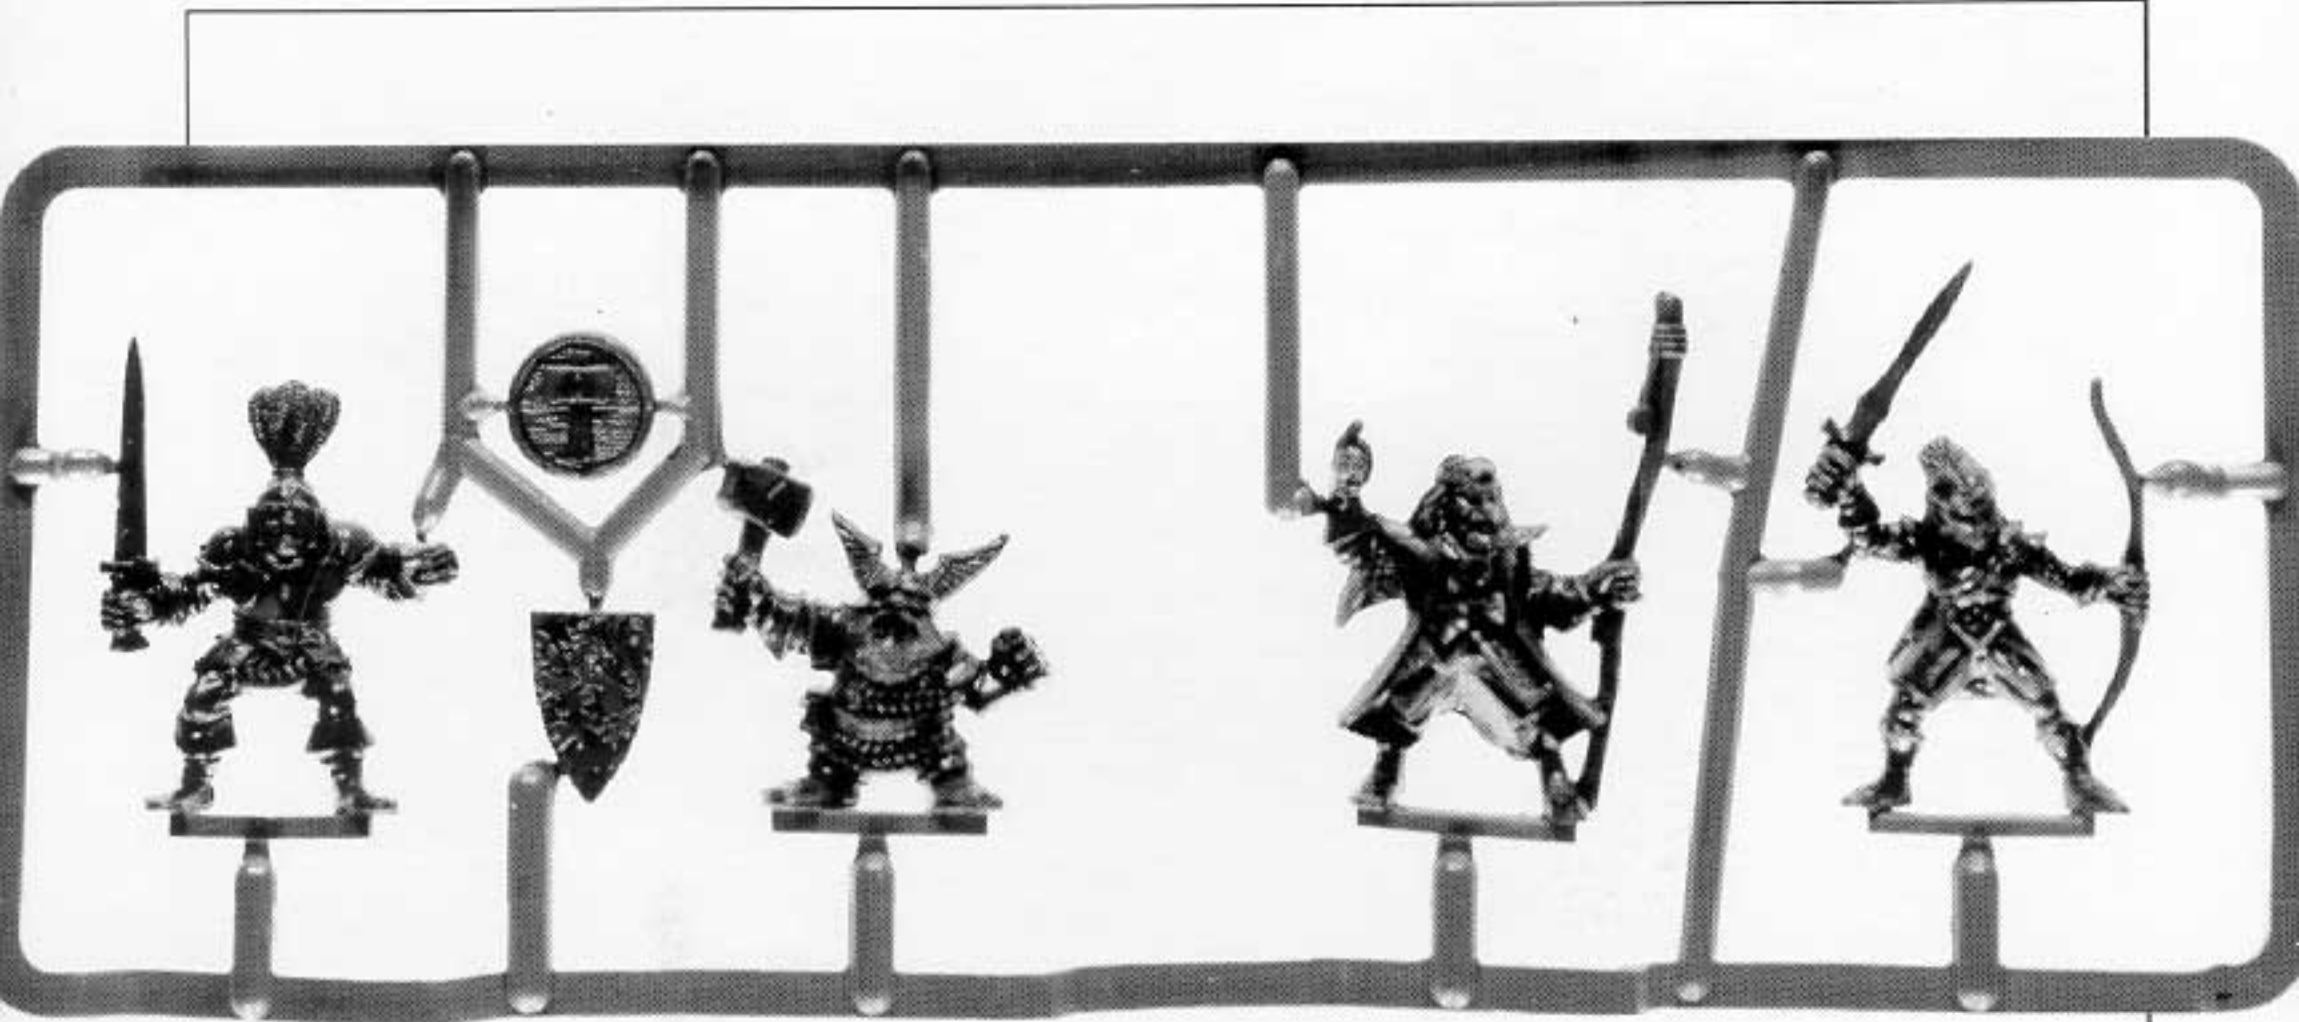

ADVANCED HEROQUEST

ADVENTURERS SPRUE
(WARRIOR, DWARF, WIZARD AND ELF)
132414