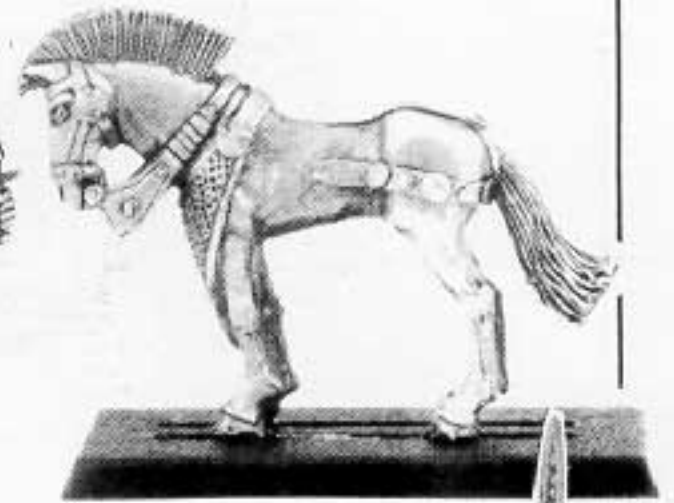

CHAMPIONS HORSE
074249/7

EXTRAS