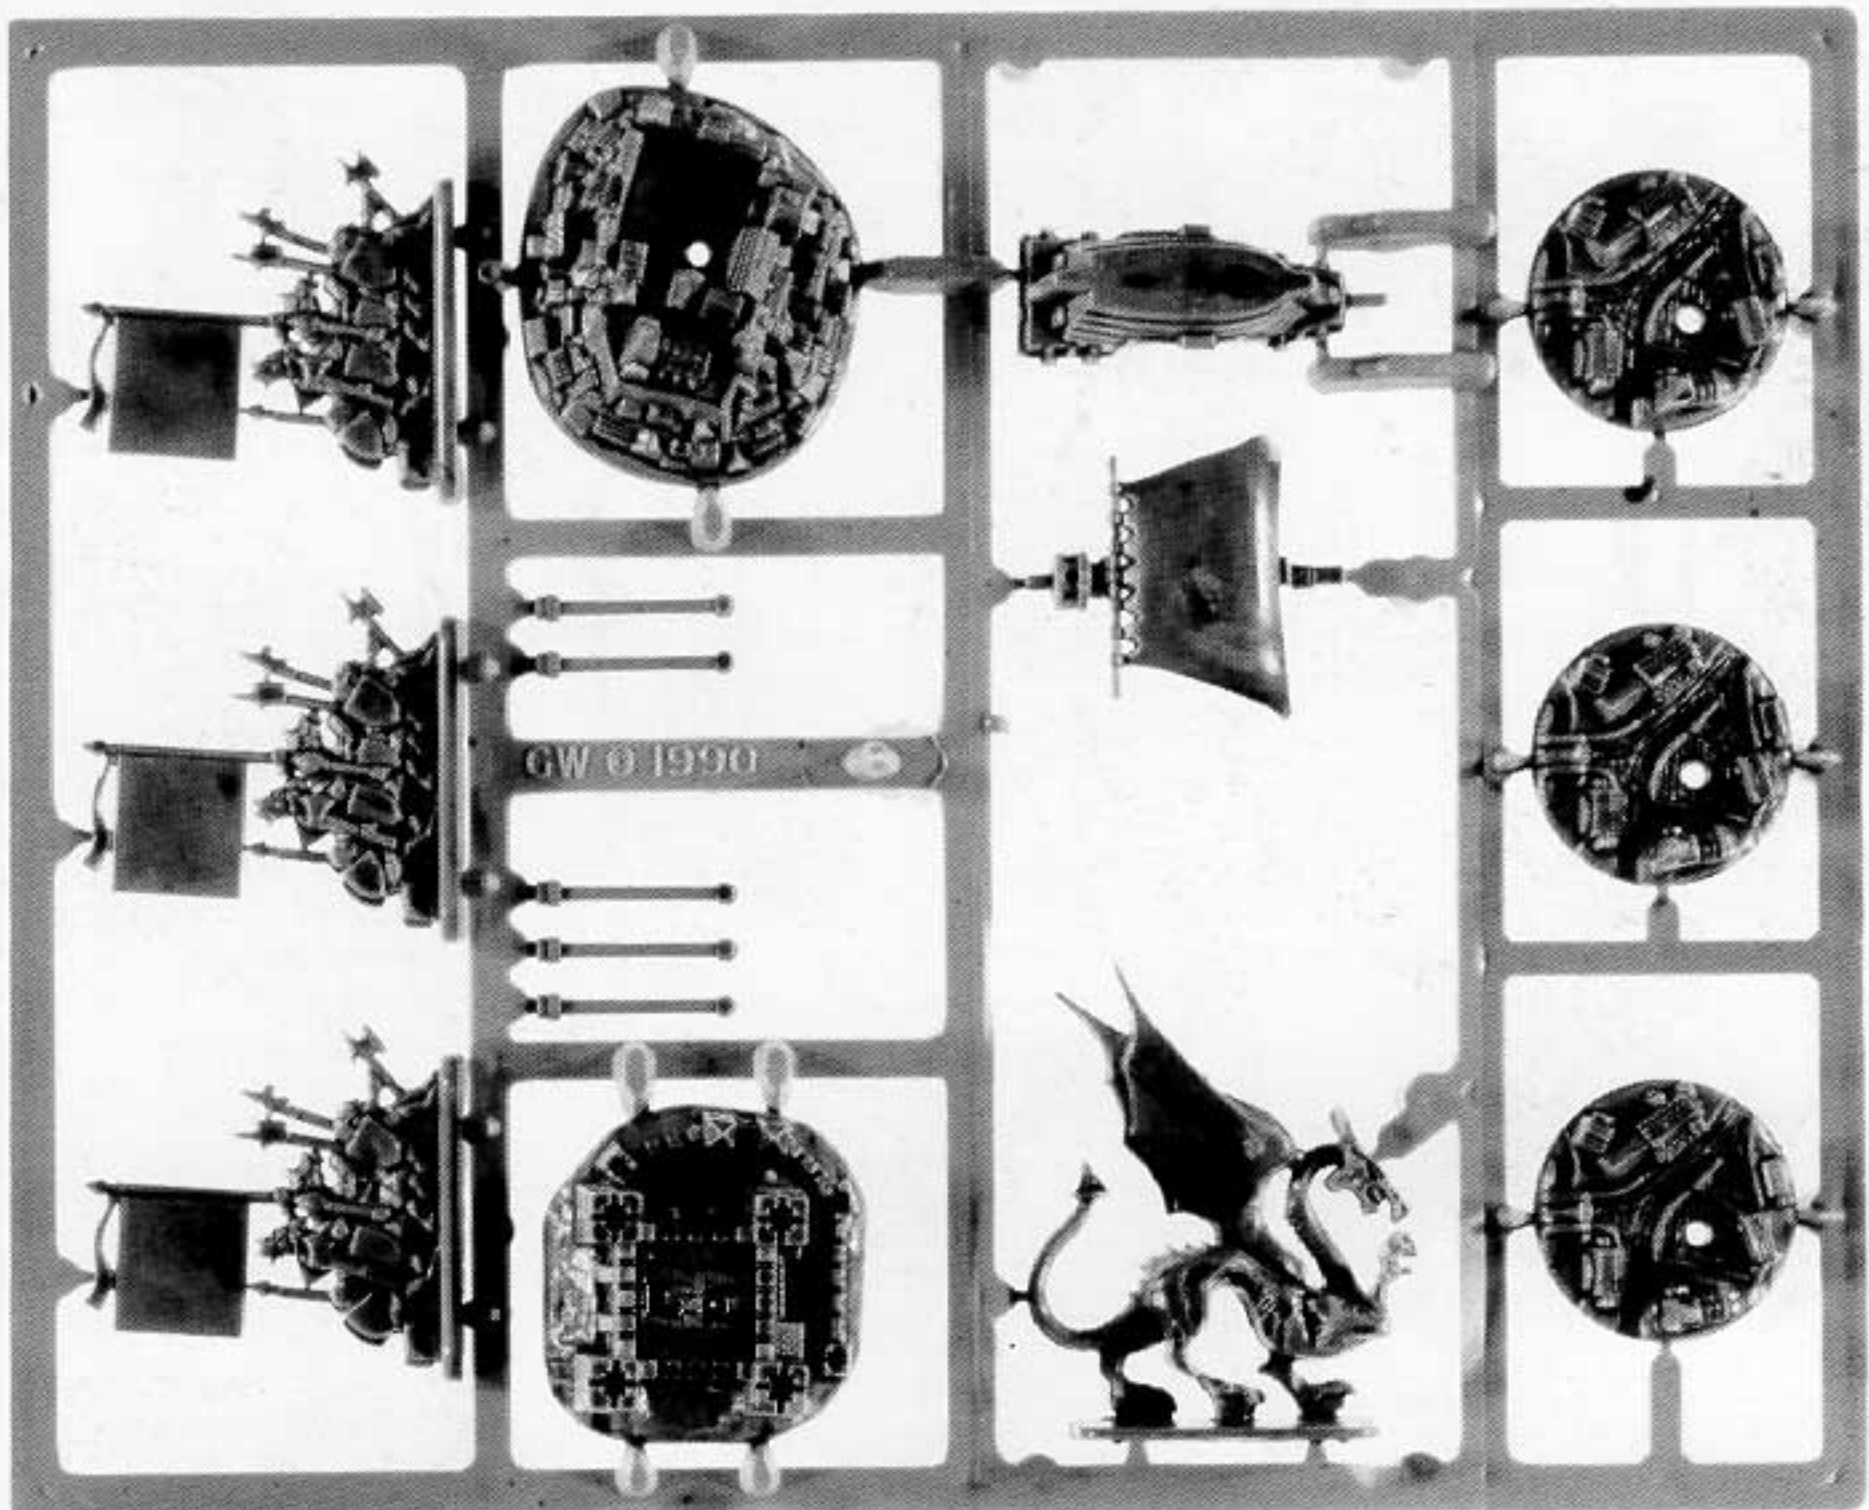

MIGHTY EMPIRES SPRUE
127016

Miniatures supplied unpainted. WARNING. This product contains lead which may be harmful if chewed or swallowed. Citadel Miniatures are not recommended for children under 14 years of age.
© Copyright Games Workshop Ltd. All rights reserved.

Designed by the Citadel Design Team