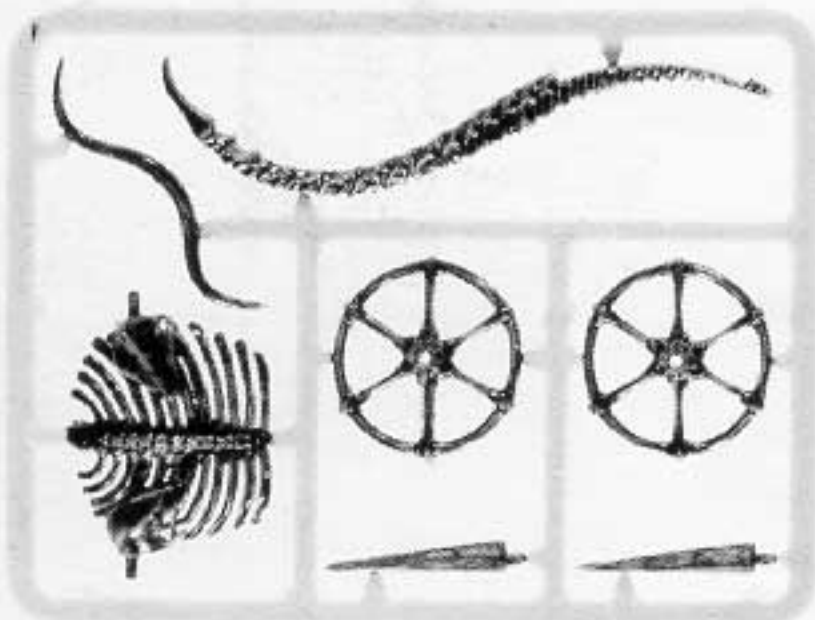

SKELETON BODIES AND WEAPONS SPRUE
101462

SKELETON HORSES
129843

SKELETON CHARIOT
131769

ALL SPRUES SHOWN AT 50% ACTUAL SIZE

MINIATURES SUPPLIED UNPAINTED. WARNING: THIS PRODUCT CONTAINS LEAD WHICH MAY BE HARMFUL IF CHEWED OR SWALLOWED. CITADEL MINIATURES IS A REGISTERED TRADEMARK OF CITADEL GAMES LTD. © 1987 CITADEL GAMES LTD. ALL RIGHTS RESERVED.