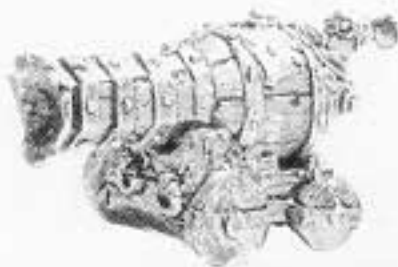

DWARF WAR MACHINES

FLAME CANNON

Designed by Alan Perry

FLAME CANNON (074362/7)
TROLLEY (074362/6)