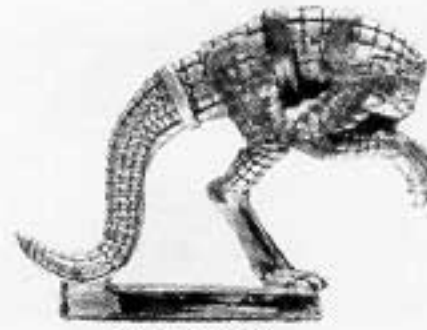

RIGHT SIDE 2
074252/31B