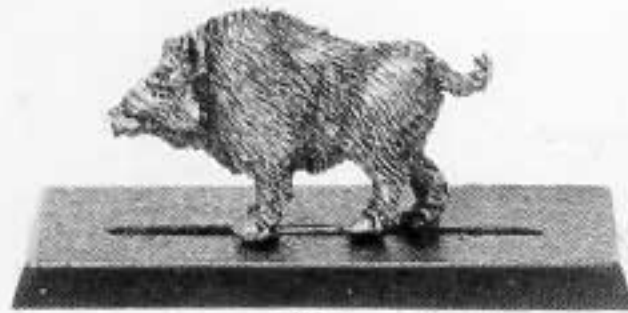

BOAR
074249/13