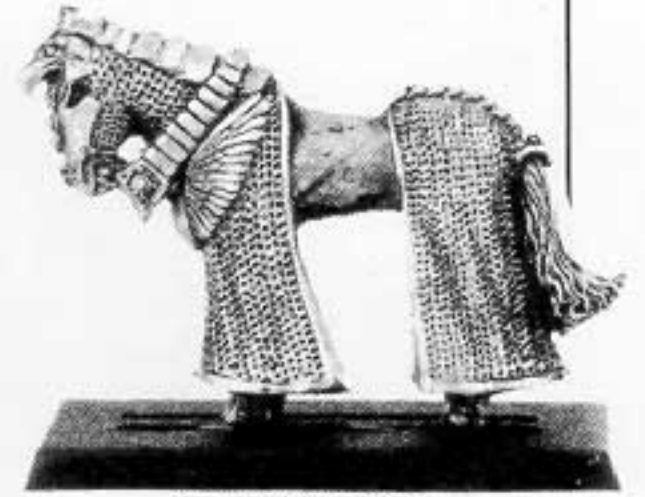

GENERALS HORSE
074249/5