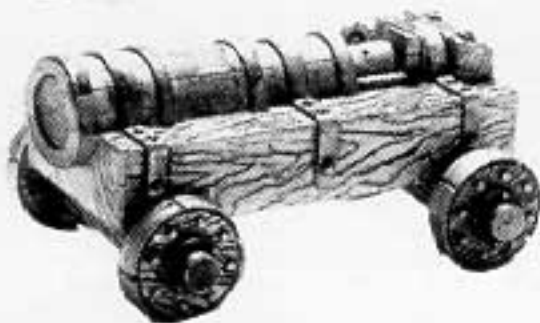

BREACH LOADING BOMBARD