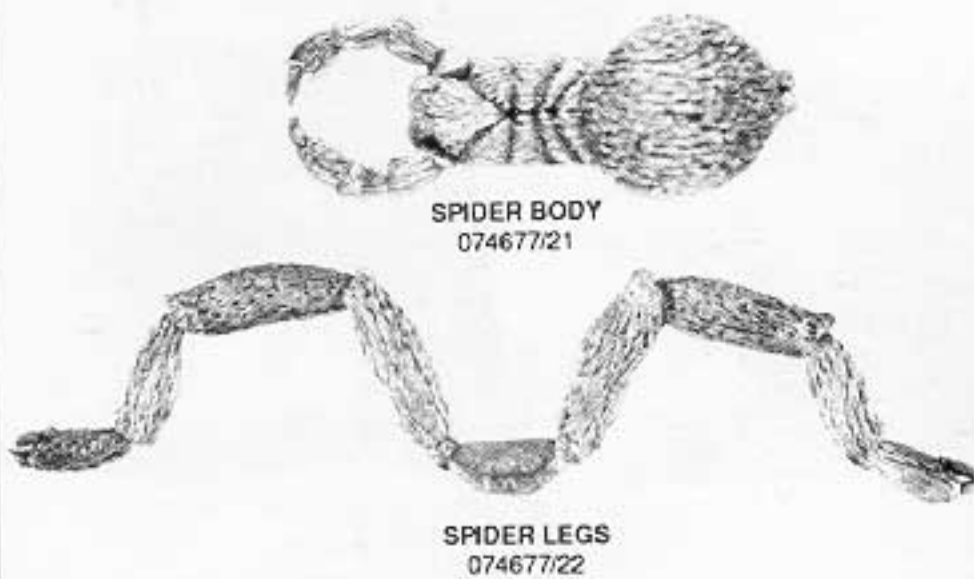

THE COMPLETE COATL CONSISTS OF:
1 x COATL BODY
1 x WINGS 1

COATL

Designed by the Citadel Design Team

THE COMPLETE JABBERWOCK CONSISTS OF:
1 x JABBERWOCK BODY
1 x WINGS 4

JABBERWOCK

Designed by the Citadel Design Team