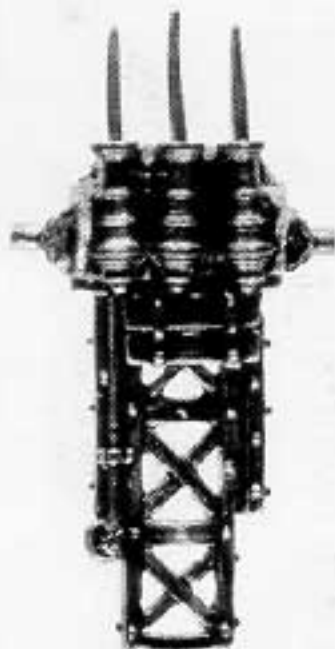

CITADEL
MINIATURES

Designed by Kev Adams

THESE MODELS ARE SUPPLIED WITH A GOBLIN SHIELDS SPRUE AS STANDARD

LEAD BELCHER

THE COMPLETE LEAD BELCHER CONSISTS OF:

- | | |
|------------------|--------------|
| 1 x ORGAN GUNS | 1 x SHIELD |
| 4 x WHEEL SCYTHE | 1 x HOWITZER |
| 2 x WHEELS | 1 x LOADER |
| 2 x ORC CREWMEN | 1 x RAMMER |
| 1 x GUNNER | 1 x GUTBAG |