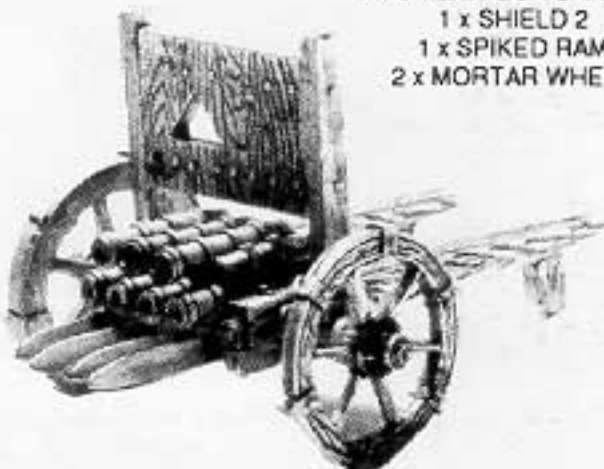

ORGAN GUN CHASSIS
074178/6