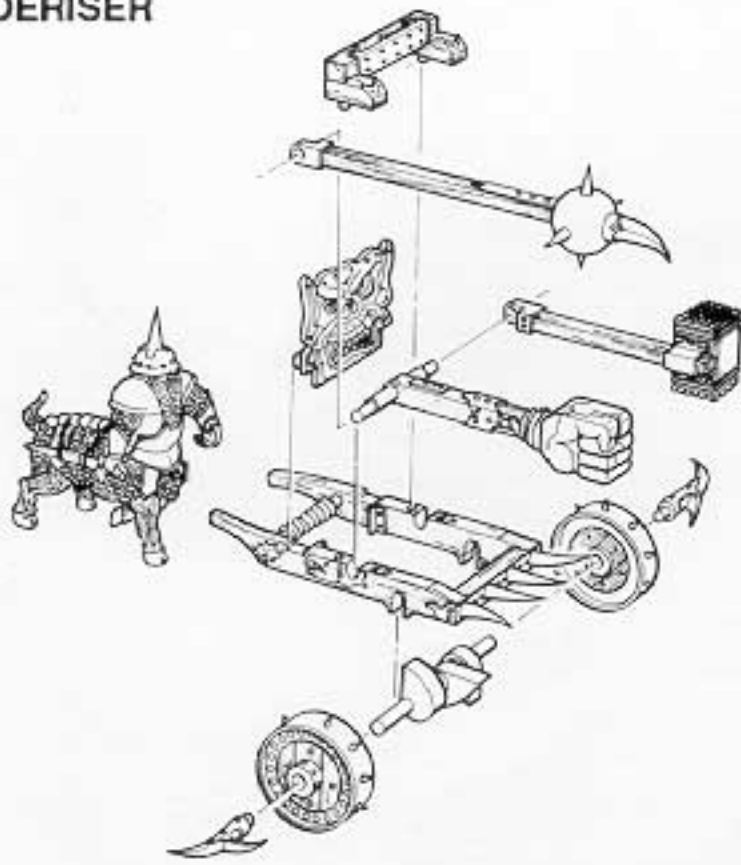

CHAOS DWARF WAR MACHINES

TENDERISER