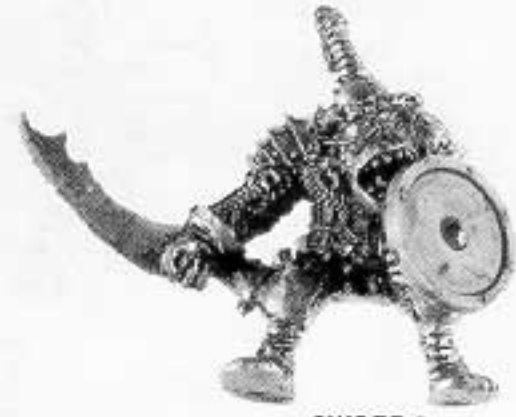

SWORD 3
074736/1B