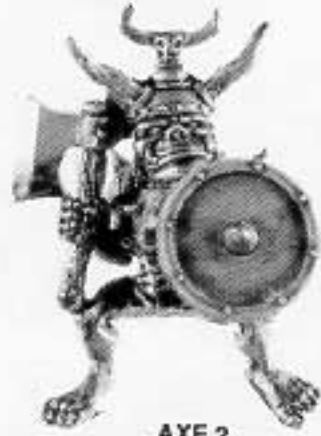

AXE 2
074736/9