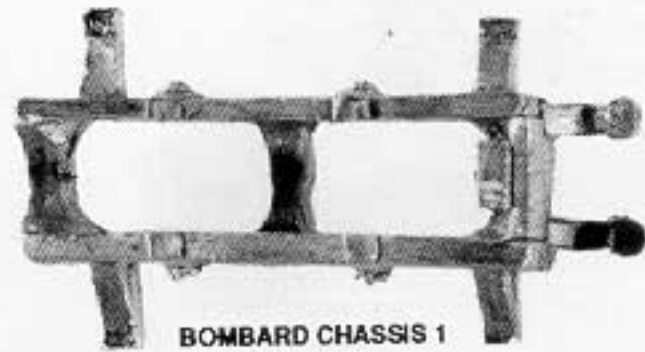

BOMBARD CHASSIS 1
074362/20