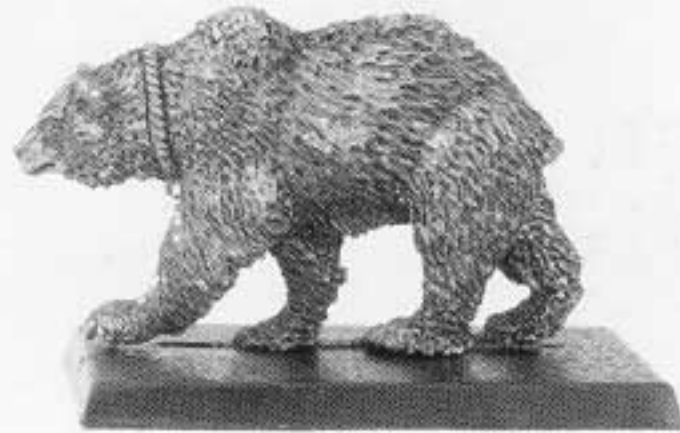

BEAR
074249/9