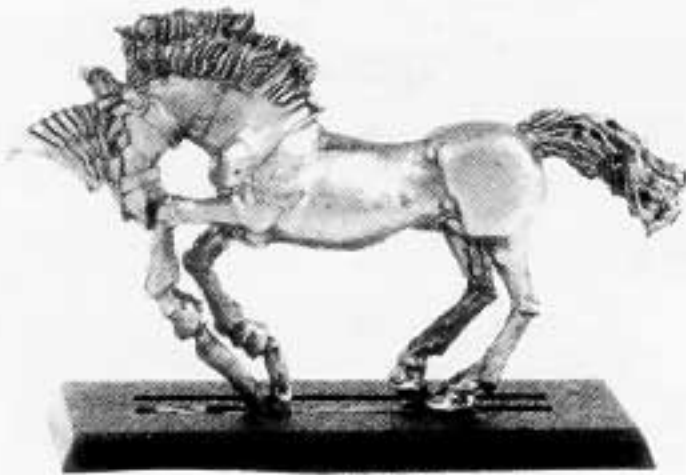

MISTWEAVE
MD4/P