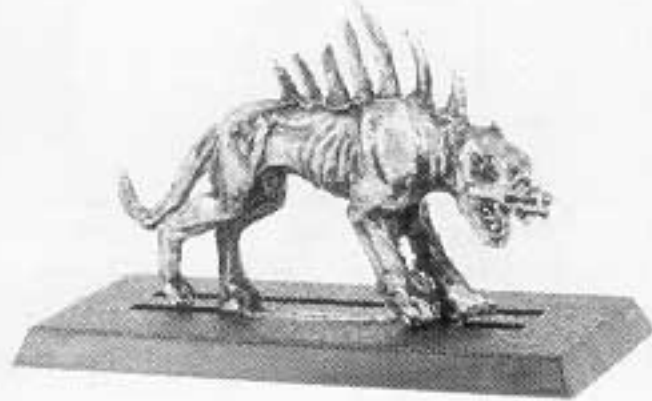

CITADEL
MINIATURES

Designed by Alan and Michael Perry with Aly Morrison

CHAOS HOUNDS

UNDEAD
074252/48A

CHAOS WARRIOR
BEASTMASTER
073103/49

CHAOS DWARF
BEASTMASTER
073265/44

TWO HEADS
074252/52A

SPINES
074252/51A