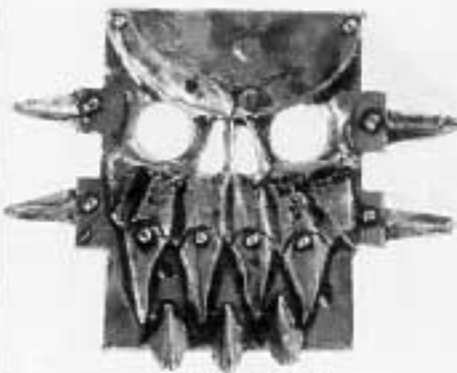

CHASSIS FRONT
073181/3