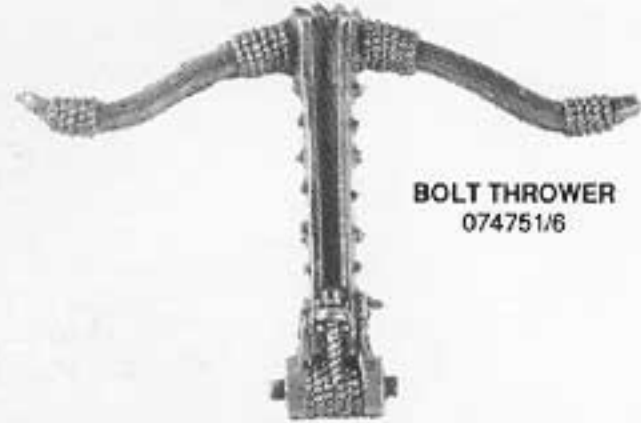

ORC CREWMAN 1
074751/22

SPIKED RAM
074751/9

WINDING HANDLE
074751/7

BOLT THROWER SUPPORT
074751/10

BOLT THROWER
074751/6

CHASSIS
074751/8

WHEEL
MD5/L

THE COMPLETE SPEAR CHUKKA CONSISTS OF: