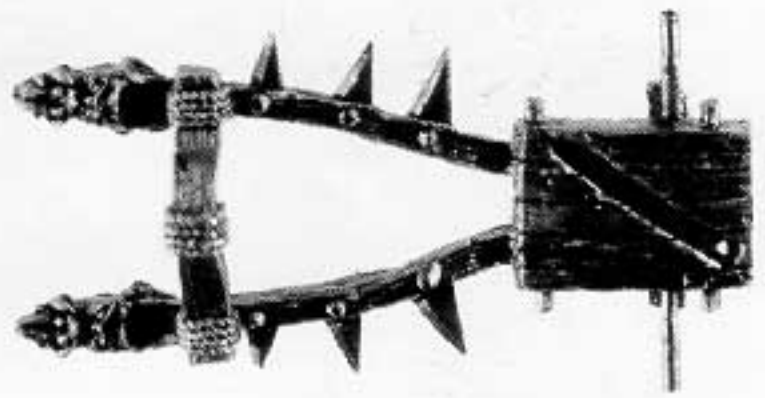

CHASSIS
MD6/H