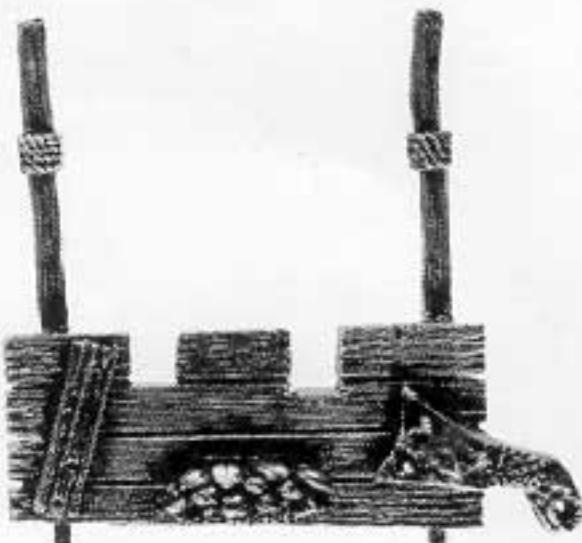

THE ATTACK CART COMPLETE WITH SNOTLING CREW

ROOF
074807/3

CHASSIS
074807/9

PUMP HANDLE
074807/8

PUMP BASE
074807/6

DRIVE BELT
074807/7

RIGHT SIDE
074807/2

LEFT SIDE
074807/1