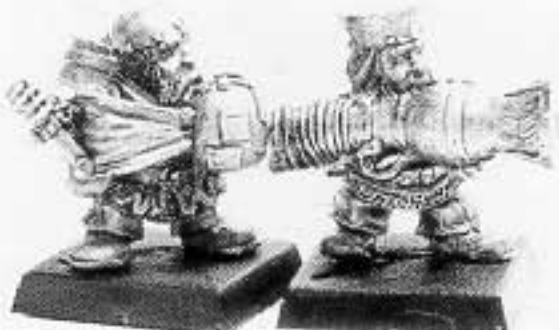

FIRE THROWER

Designed by Alan Perry