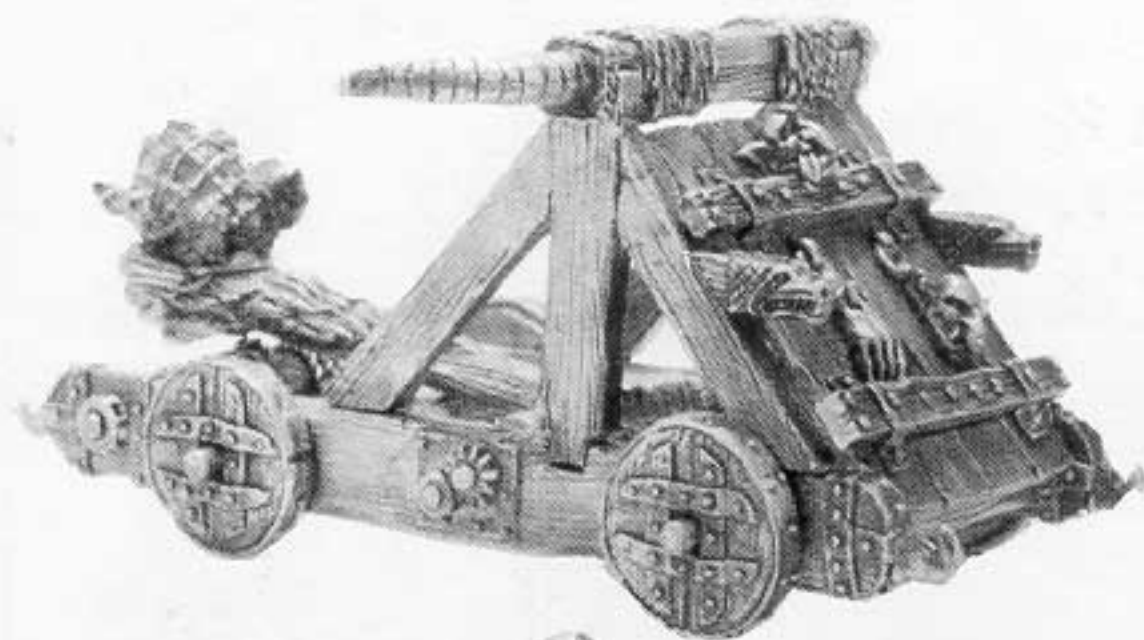

CITADEL
MINIATURES

Designed by Alan and Michael Perry with Trish Morrison

GOBLOBBER

THE COMPLETE
GOBLOBBER
CONSISTS OF:
1 x CHASSIS
1 x SHIELD
4 x WHEEL
2 x SUPPORT
1 x THROWING ARM
1 x NETTED GOBLIN
1 x COOK
1 x MEAT
1 x FIRE
1 x COMMANDER
1 x DWARF SITTING ON GOBLIN
1 x SPOTTER
1 x LOADER 1
1 x LOADER 2