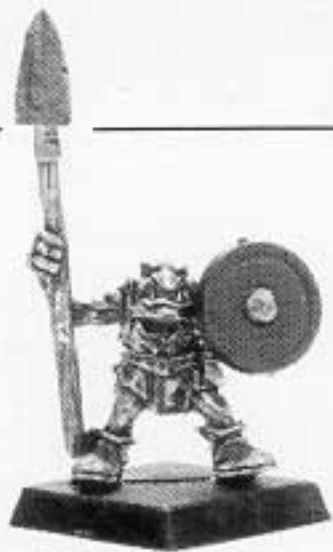

STANDARD BEARERS

BANNER POLE 1
074763/63A

BANNER POLE 2
074763/63B

BANNER POLE 3
074763/63C

THESE MODELS ARE SUPPLIED WITH A GOBLIN SHIELDS SPRUE AS STANDARD

Designed by Kev Adams

GOBBOS

SPEAR 1
074763/26