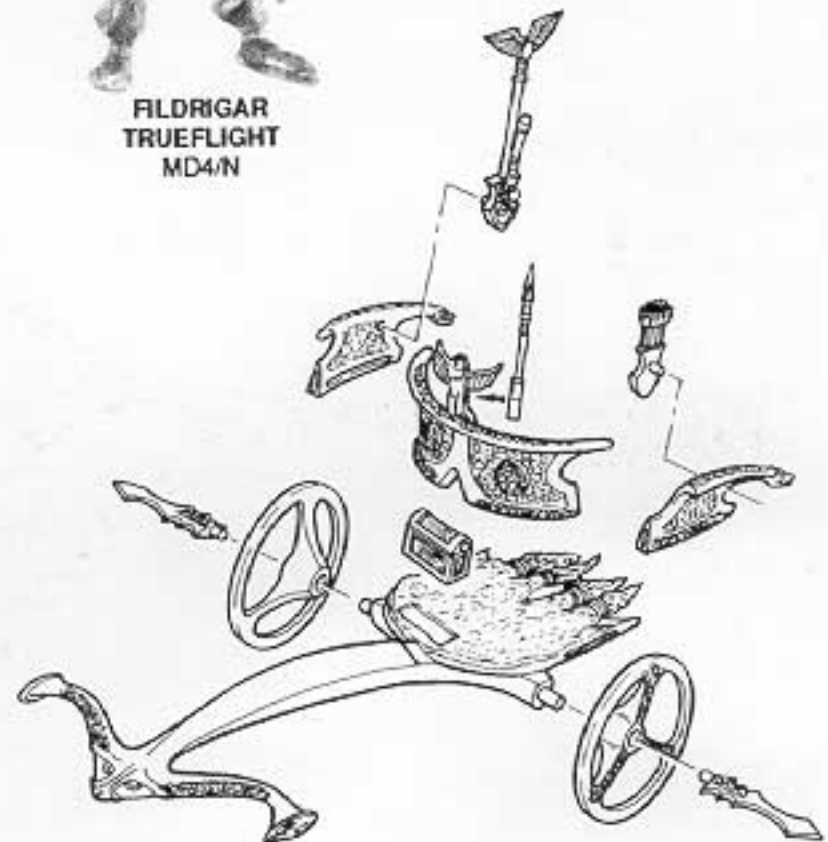

FLDRIGAR
TRUEFLIGHT
MD4/N

EPONANDILAS
HORSE FRIEND
MD4/M

AESLLANAN'S
CLOAK
MD4/K

Miniatures supplied unpainted. WARNING. This product contains lead which may be harmful if chewed or swallowed. Citadel Miniatures are not recommended for children under 14 years of age. © Copyright Games Workshop Ltd. All rights reserved.