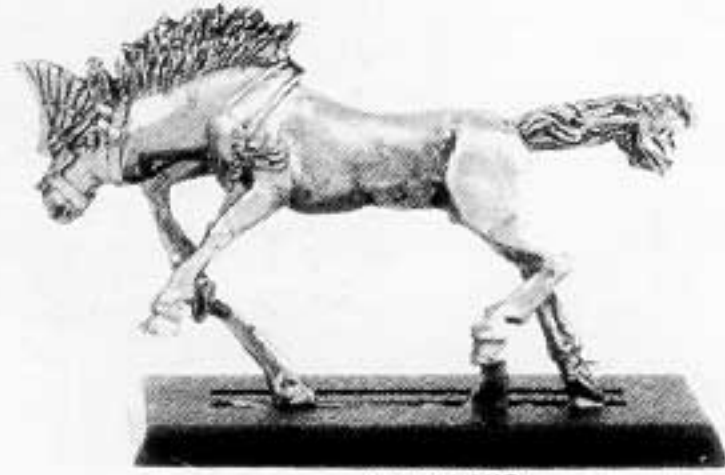

GRAYCLOUD
MD4/S