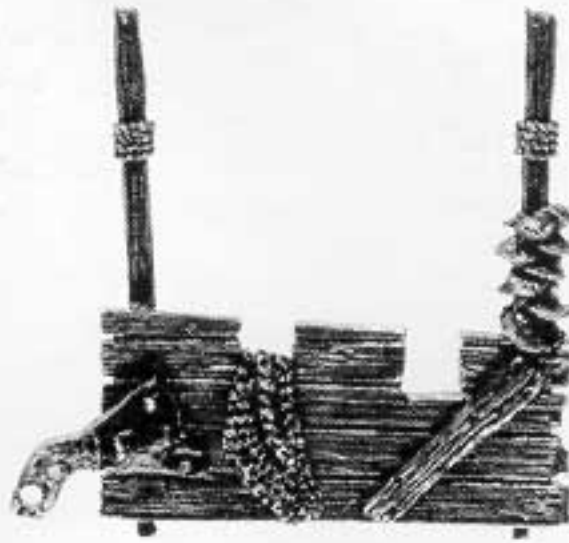

LEFT SIDE
074807/1

MINIATURES SUPPLIED UNPAINTED. PAINTING: THIS PRODUCT CONTAINS TOXIC MATERIALS WHICH MAY BE HARMFUL IF MISUSED OR SWALLOWED. CITADEL MINIATURES ARE NOT RESPONSIBLE FOR DAMAGE TO YOUR FIGURES OR TABLE. © Copyright Games Workshop Ltd. All rights reserved.

CITADEL MINIATURES

Designed by Kev Adams