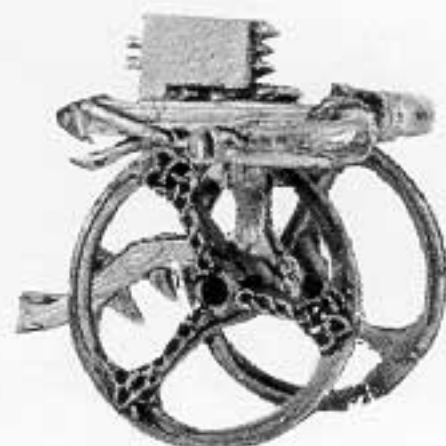

BOW
074252/44