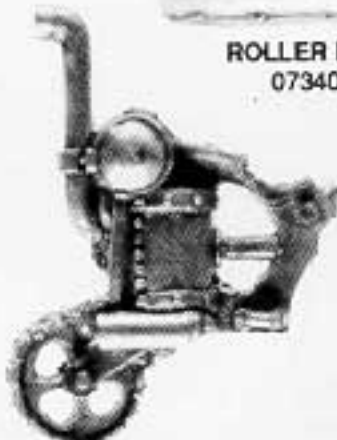

ENGINE
073407/4