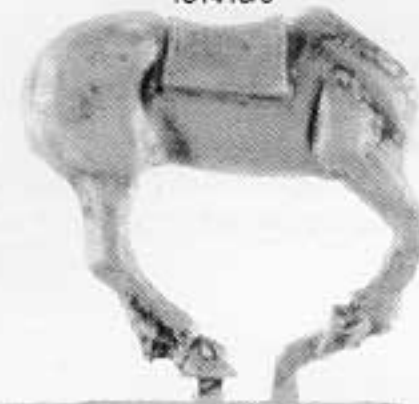

LARGE HORSE RIGHT SIDE 2
131415/6

© Copyright Games Workshop Ltd. All rights reserved.

CITADEL
MINIATURES