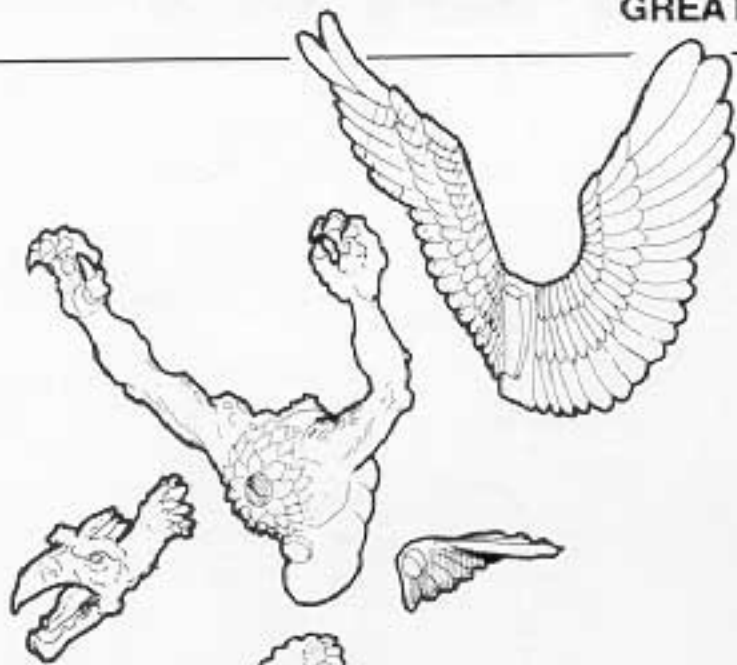

HORNS 4
073214/44B

HORNS 5
073214/38

EXAMPLES OF THE COMPLETED GREATER DEMON OF NURGLE

© Copyright Games Workshop Ltd. All rights reserved.

CITADEL
MINIATURES

Designed by Aly Morrison

LORD OF CHANGE

GREATER DAEMON OF TZEENTCH