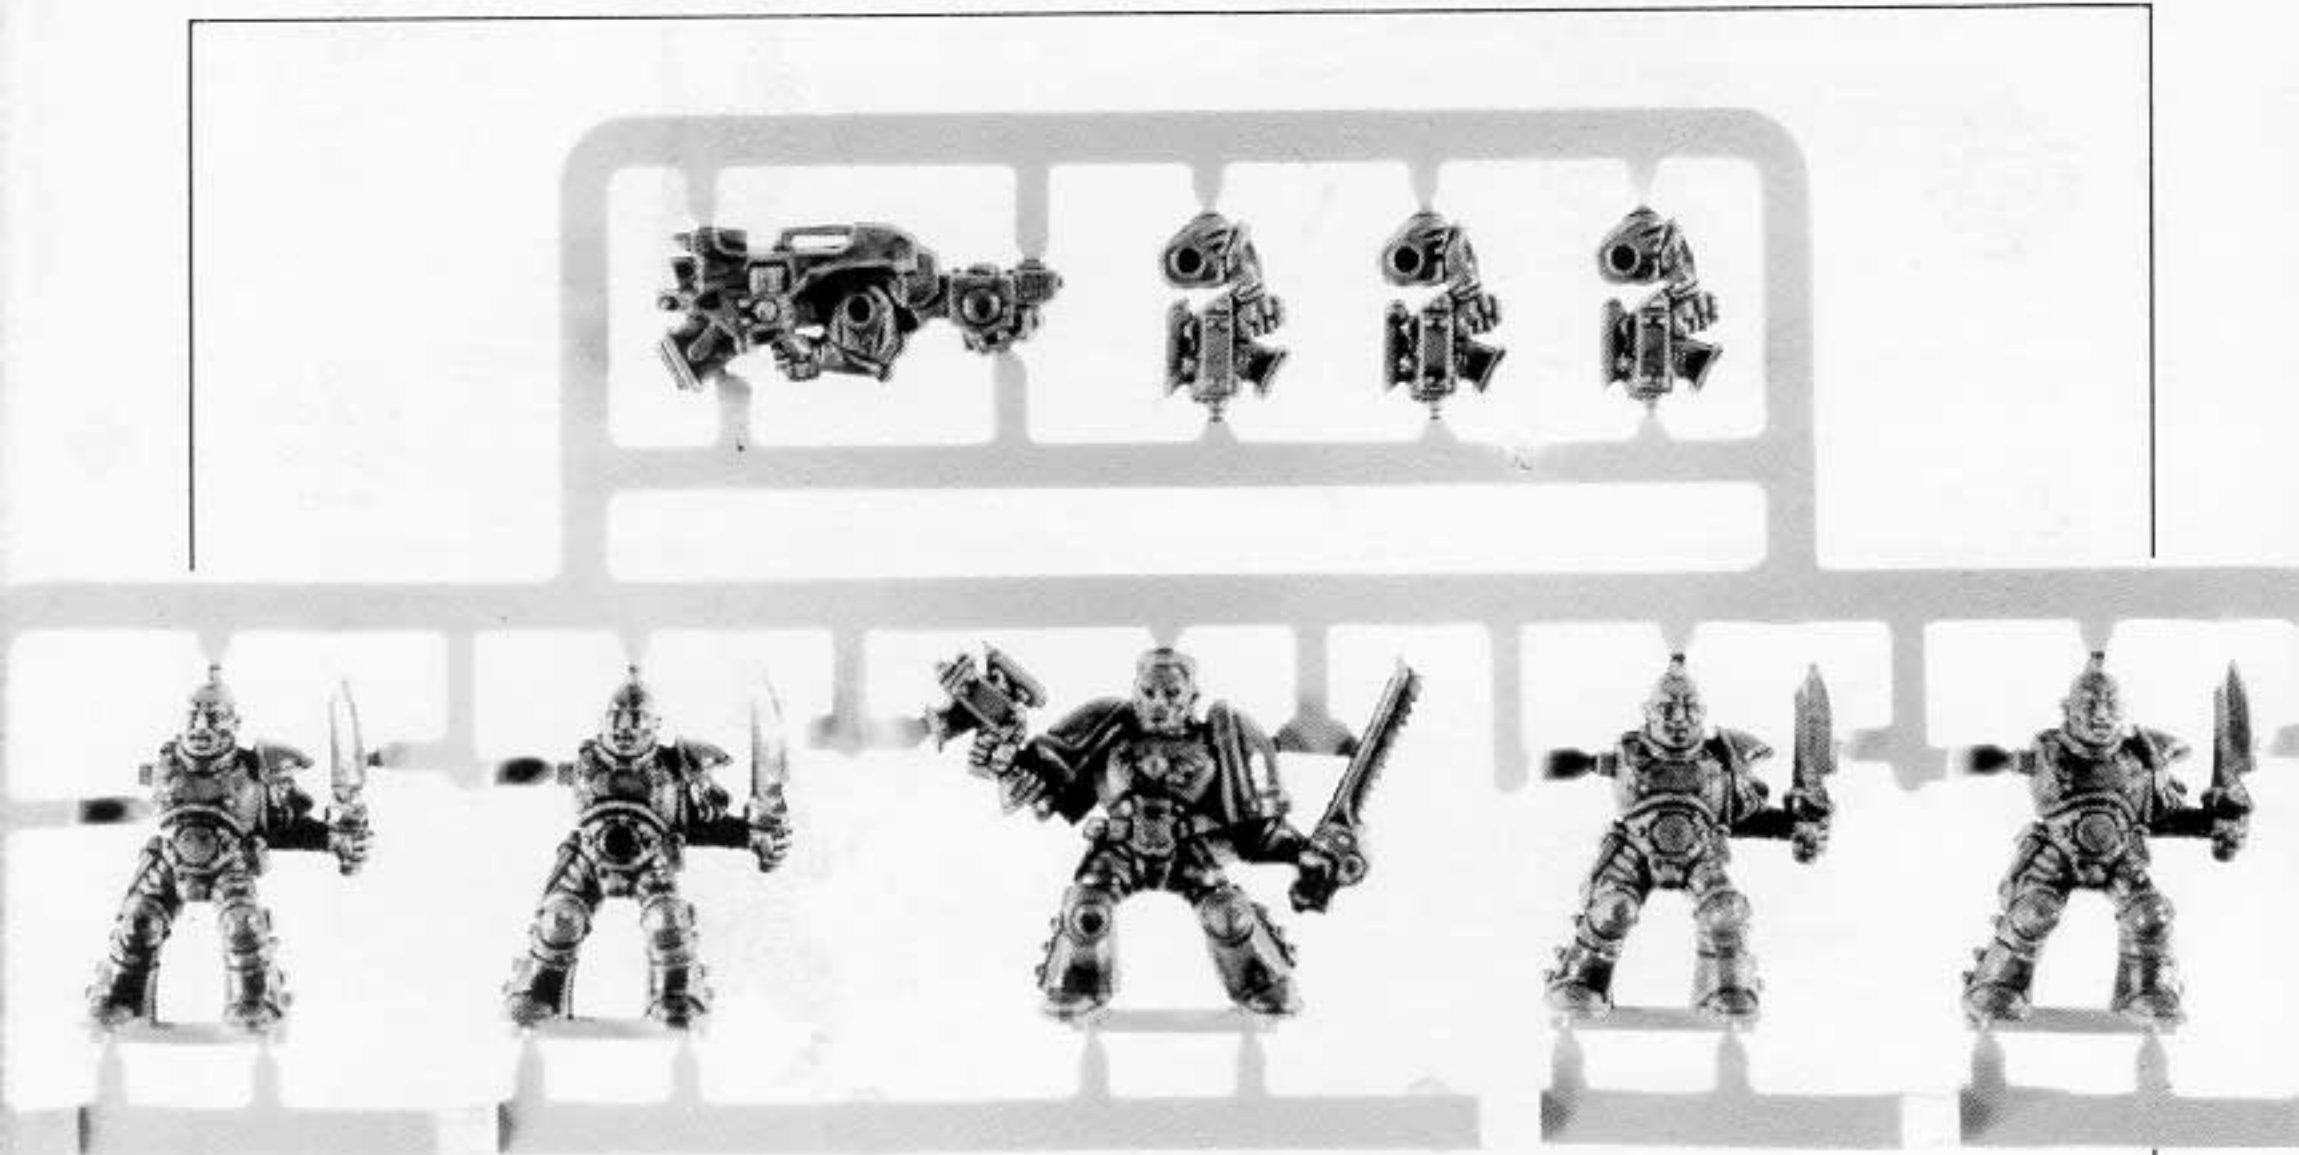

ADVANCED SPACE CRUSADE

SPACE MARINE SCOUTS SPRUE
(1 SPACE MARINE SERGEANT AND 4 SPACE MARINE SCOUTS)
120000