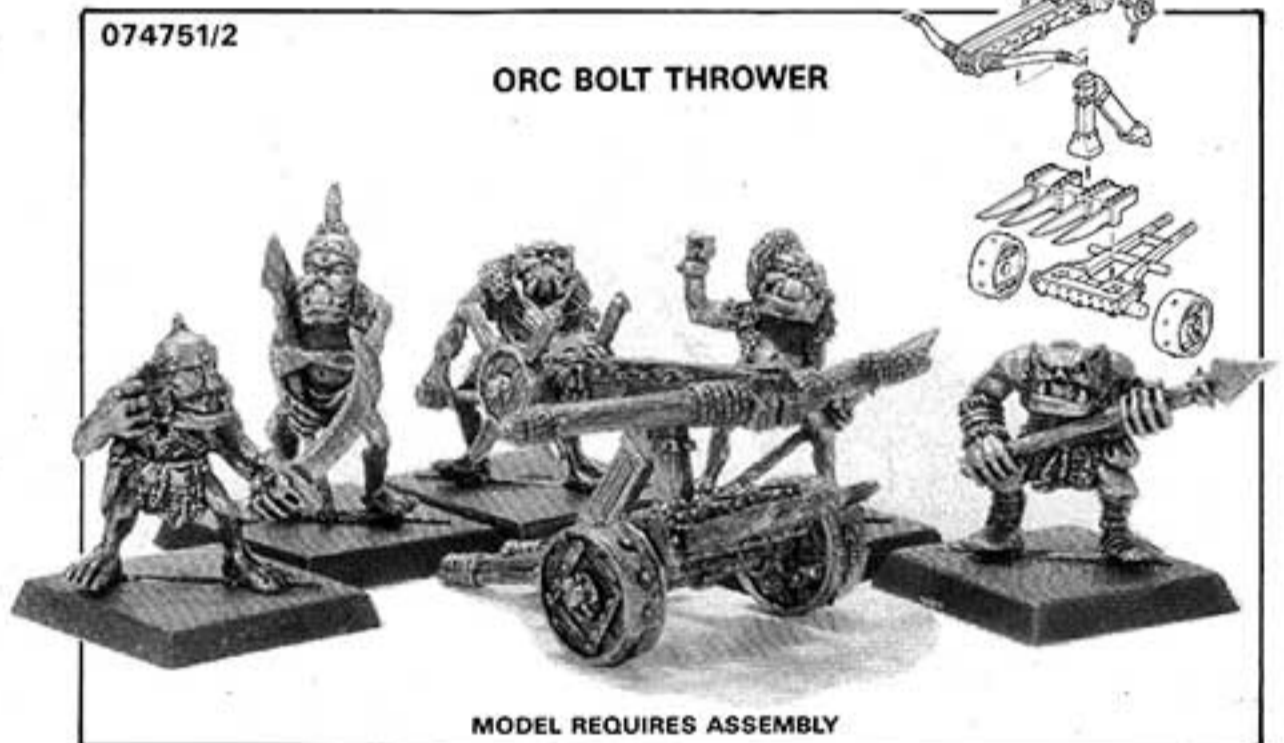

074751

ORC CHUKKAS AND DOG CART

EACH TRADE SLEEVE CONTAINS 1 EACH OF 3 DIFFERENT BLISTERS

DESIGNED BY KEV ADAMS
& TRISH MORRISON

Copyright © 1989 Games Workshop Ltd. All rights reserved.

Figures supplied unpainted. **WARNING!** This product contains lead which may be harmful if chewed or swallowed. Citadel Miniatures are not recommended for children under 12 years of age.

CITADEL
MINIATURES