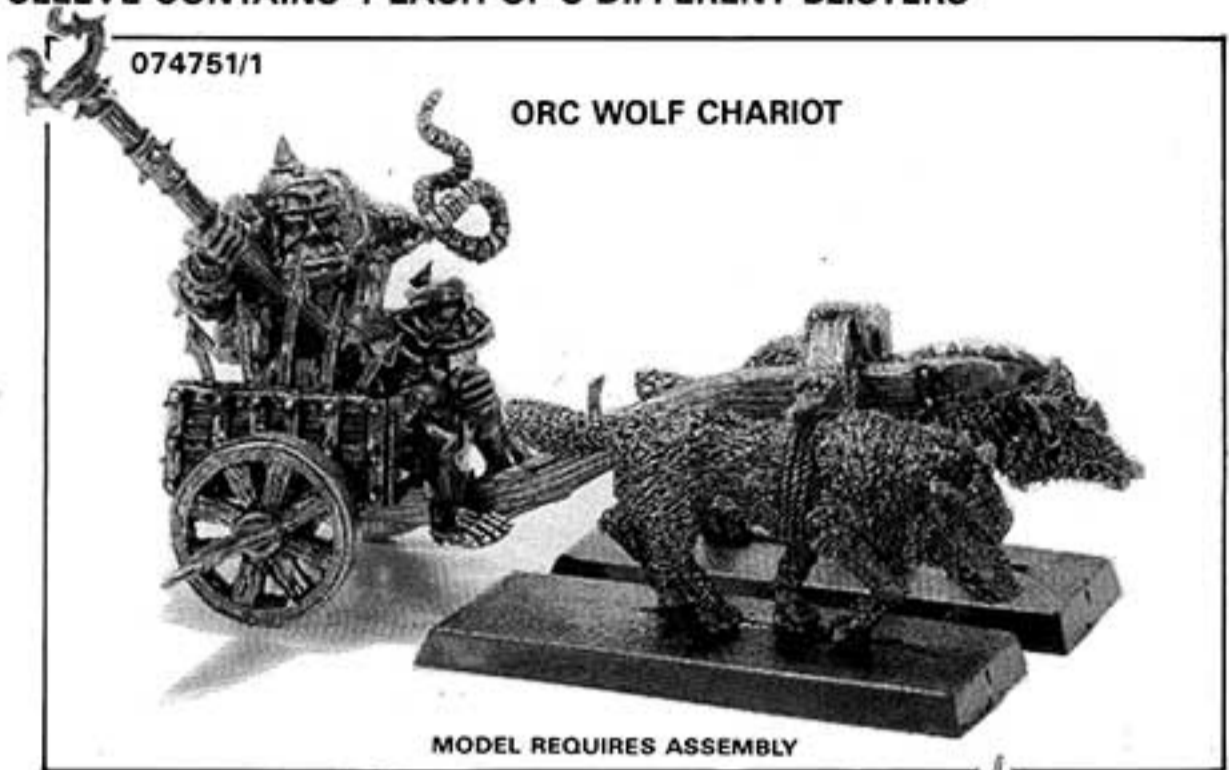

074751

ORC CHUKKAS AND DOG CART

EACH TRADE SLEEVE CONTAINS 1 EACH OF 3 DIFFERENT BLISTERS

DESIGNED BY KEV ADAMS
& TRISH MORRISON

Copyright © 1989 Games Workshop Ltd. All rights reserved.

Figures supplied unpainted. **WARNING!** This product contains lead which may be harmful if chewed or swallowed. Citadel Miniatures are not recommended for children under 12 years of age.

CITADEL
MINIATURES