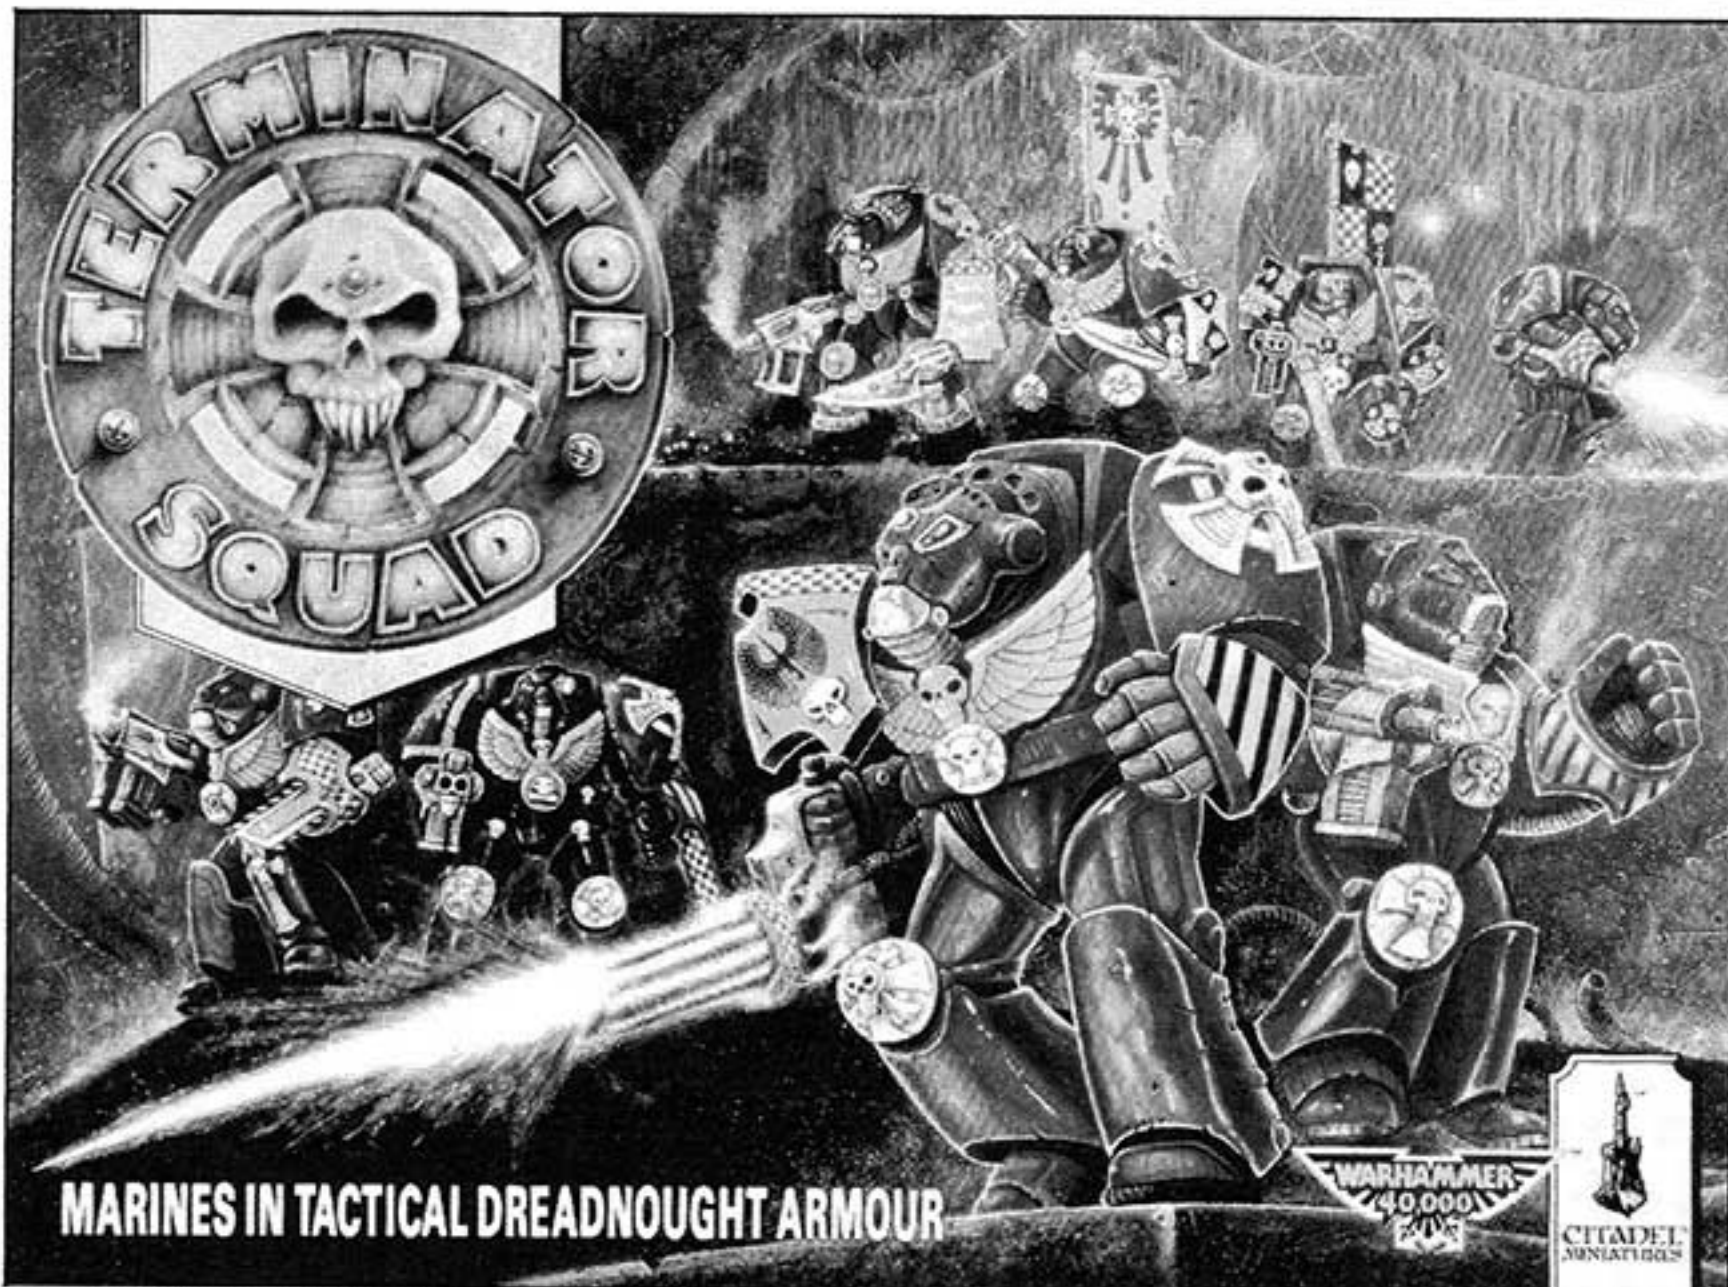

CITADEL
MINIATURES

RTB09

TERMINATOR SQUAD

BOXED SET OF 8 METAL MINIATURES

SUPPLIED WITH INTERCHANGEABLE ARMS & WEAPONS

For more information on our products visit our website at www.gamesworkshop.com. Citadel Miniatures are not recommended for children under 12 years of age.