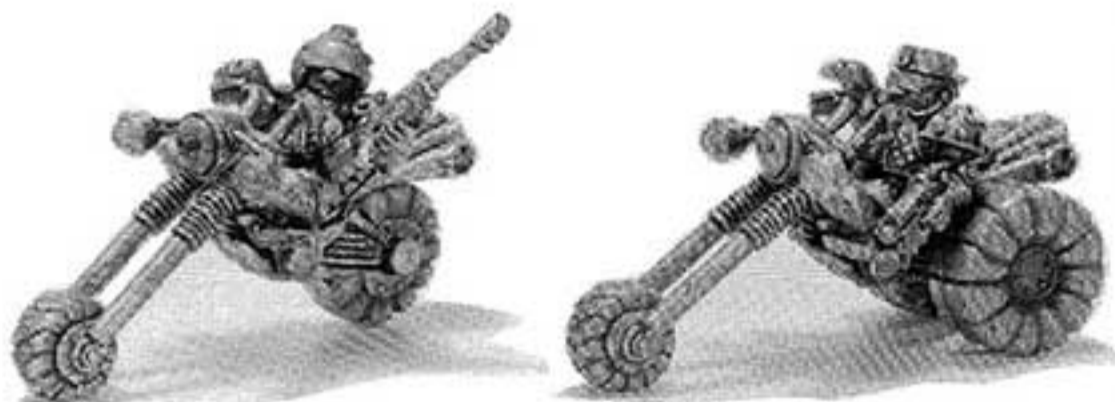

071034

SQUATS ON MOTORBIKES

EACH TRADE SLEEVE CONTAINS 2 EACH OF 6 DIFFERENT BLISTERS

071034/1

BIKES & TRIKES

BIKER

BIKER

SUPPLIED WITH PLASTIC ARMS & WEAPONS
MODELS REQUIRE ASSEMBLY

071034/2

BIKES & TRIKES