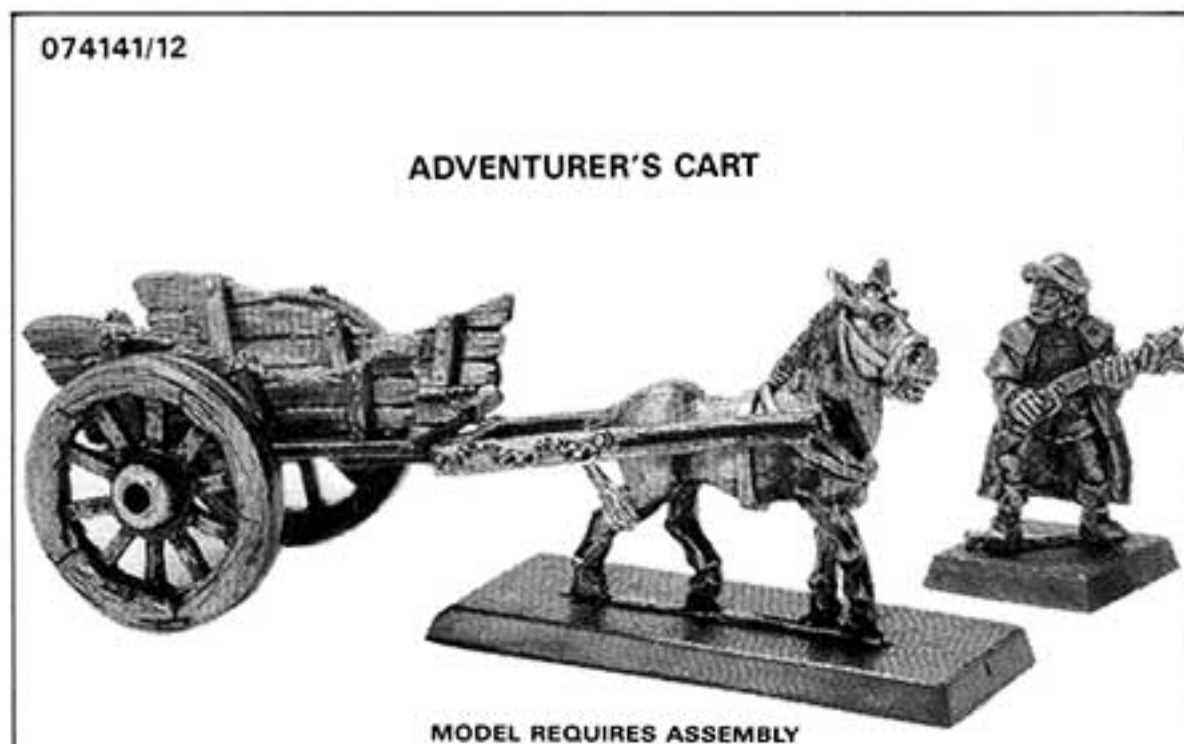

074141 FANTASY ADVENTURERS

EACH TRADE SLEEVE CONTAINS 12 DIFFERENT BLISTERS

DESIGNED BY JES GOODWIN, ALY & TRISH MORRISON & BOB NAISMITH

Copyright © 1989 Games Workshop Ltd. All rights reserved.

Figures supplied unpainted. **WARNING!** This product contains lead which may be harmful if chewed or swallowed. Citadel Miniatures are not recommended for children under 12 years of age.