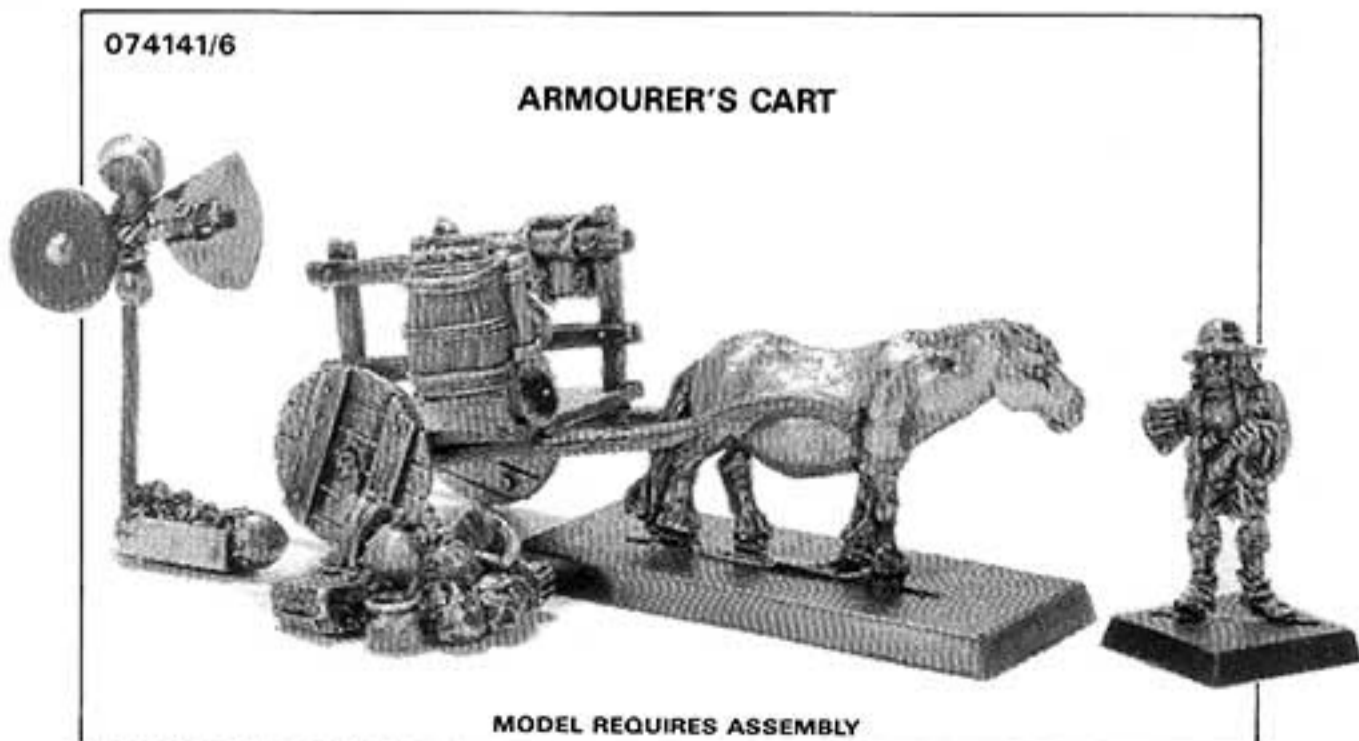

074141 FANTASY ADVENTURERS

EACH TRADE SLEEVE CONTAINS 12 DIFFERENT BLISTERS

DESIGNED BY JES GOODWIN, ALY
& TRISH MORRISON & BOB
NAISMITH

Copyright © 1989 Games Workshop Ltd. All rights reserved.

Figures supplied unpainted. **WARNING!** This product contains lead which may be harmful if chewed or swallowed. Citadel Miniatures are not recommended for children under 12 years of age.

CITADEL
MINIATURES