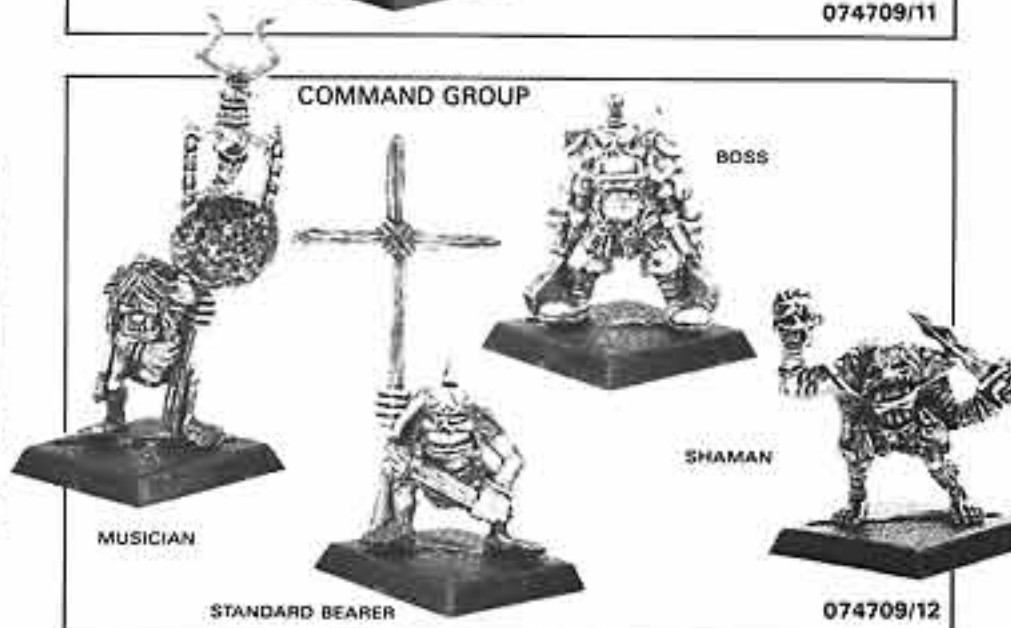

074709

ORC BOYZ

EACH TRADE SLEEVE CONTAINS 12 DIFFERENT BLISTERS

074709/10

074709/11

074709/12

Figures supplied unpainted. **WARNING!** This product contains lead which may be harmful if chewed or swallowed. Citadel Miniatures is not recommended for children under 12 years of age.

CITADEL
MINIATURES

074712

ORC BOYZ

EACH TRADE SLEEVE CONTAINS 2 EACH OF 6 DIFFERENT BLISTERS

Figures supplied unpainted. **WARNING!** This product is not a toy and may be harmful if chewed or swallowed. Citadel Miniatures are recommended for children under 12 years of age.